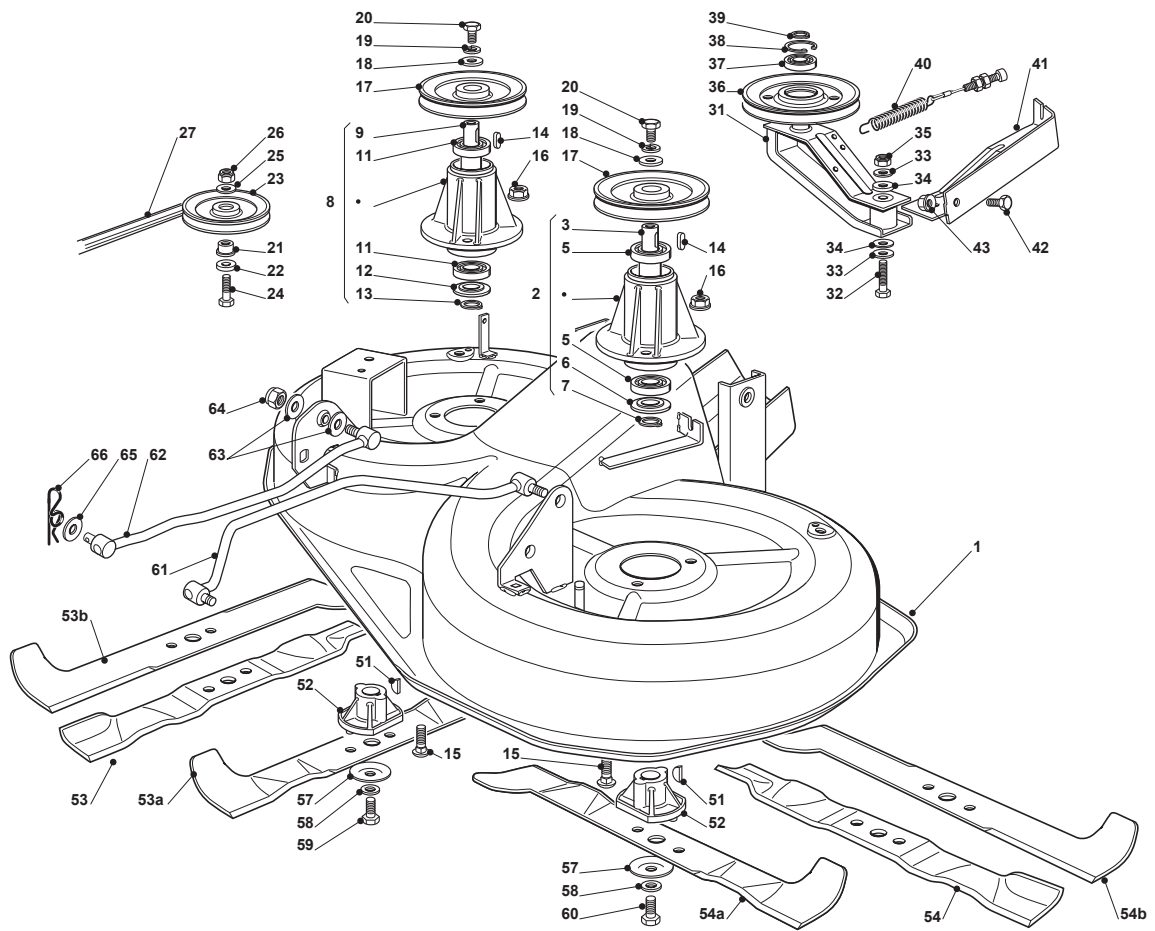

Fig.	Quantity	Part No	Description	Notes
1	1	382564075/0	Cutting Plate Black	Black
1	1	382564116/0	Cutting Plate Grey	Grey
1	1	382564091/0	Cutting Plate Red	Red
1	1	382564112/0	Cutting Plate Yellow	Yellow
2	1	382207202/0	Left Flange Ass.Y	
3	1	125020802/0	Shaft	
5	2	119216047/0	Bearing	
6	1	325160501/0	Dust Cover Disc	
7	1	112609260/0	Seeger	
8	1	382207203/0	Right Flange Assy	
9	1	125020803/0	Secondary Blade Shaft	
11	2	119216047/0	Bearing	
12	1	325160501/0	Dust Cover Disc	
13	1	112609260/0	Seeger	
14	2	112139480/0	Feather	
15	6	112818700/0	Screw	
16	6	112154210/0	Nut	
17	2	125601563/0	Pulley	
18	2	125670007/0	Washer	
19	2	112583500/0	Grower	
20	2	112793102/0	Screw	
21	1	125160079/0	Spacer	
22	1	125670007/0	Washer	
23	1	325601599/0	Pulley	
24	1	112691115/0	Screw	
25	1	112523060/0	Washer	
26	1	112155000/0	Nut	
27	1	135065701/0	Belt	
31	1	382318141/2	Lever	
32	1	112691700/0	Screw	
33	2	112523070/0	Washer	
34	2	322672152/0	Antifriction Washer	
35	1	112155000/0	Nut	
36	1	125601564/1	Pulley	
37	1	119216048/0	Bearing	
38	1	112610800/0	Seeger	
39	1	112609200/0	Seeger	
40	1	382004618/0	Wire	
41	1	382774215/3	Clamp	
42	1	112792611/0	Screw	
43	1	112293201/0	Nut	
51	2	112139100/0	Feather, Crankshaft Ø 22,2	
52	2	125463200/0	Blade Hub	
53	1	182004354/0	Right Blade, Winged	53a
53	1	182004345/1	Right Blade, Winged	53b
53	1	182004352/0	Right Mulching Blade	
54	1	182004353/0	Left Blade Mulching, Winged	54a
54	1	182004344/1	Left Blade, Winged	54b
54	1	181004346/3	Blade	
57	2	122160400/0	Elastic Disc	
58	2	112523080/0	Washer	