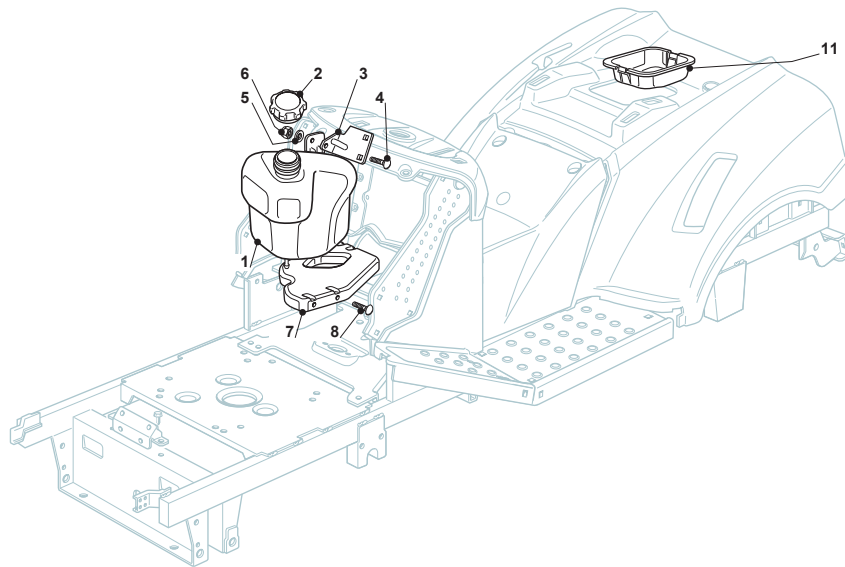

Ride-on 90 - 92 Tank - 5,5 Lt

Issue 10 - 2015

Fig.	Quantity	Part No	Description	Notes
1	1	325735128/0	Tank	
2	1	125795000/1	Fuel Cap	
3	2	112815210/0	Screw	
4	2	325160039/0	Spacer	
5	2	112154510/0	Nut	
11	1	325207176/0	Basin	