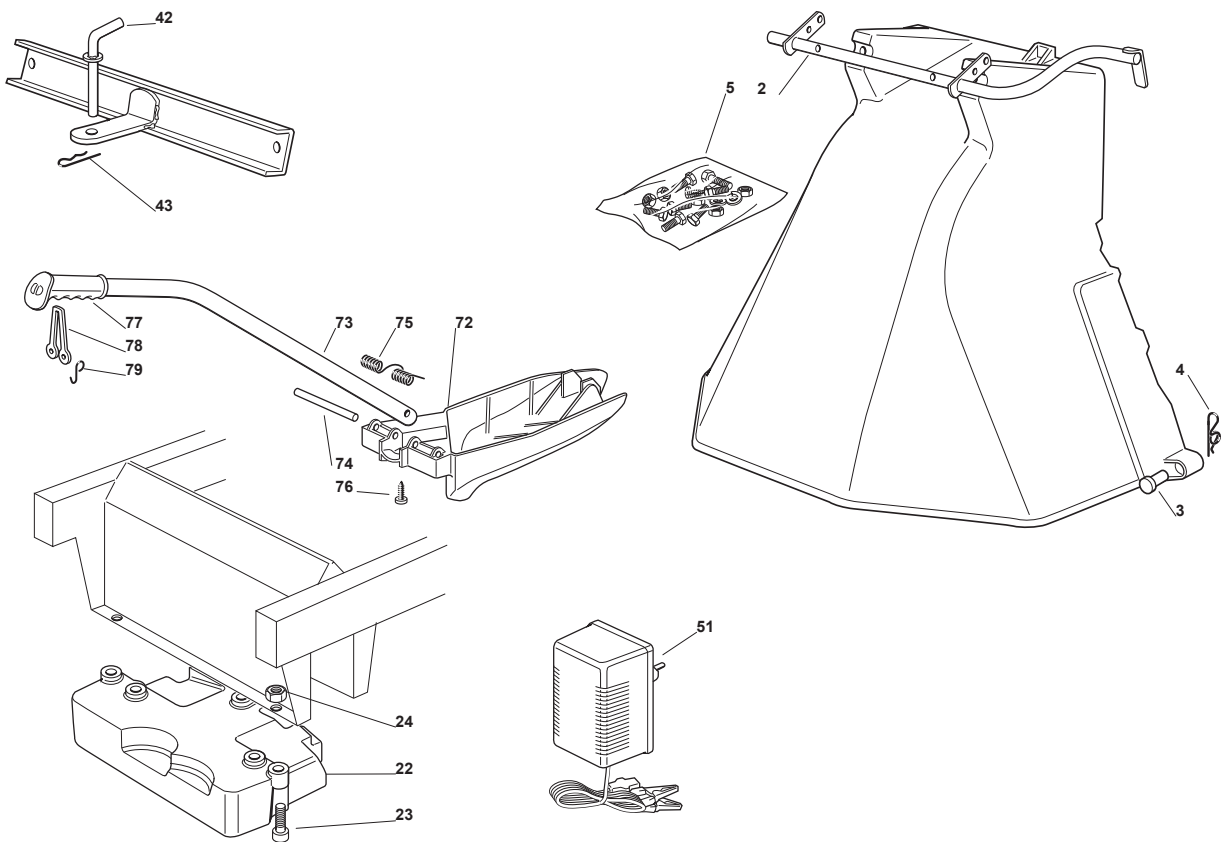

Fig.	Quantity	Part No	Description	Notes
2	1	382869035/0	Stone Guard Tube	
3	2	125510022/0	Pin	
4	2	124487998/0	Cotter Pin	
5	1	382180062/0	Outfit, Screws	
22	1	125519997/1	Front Weight Tc	
23	3	112760520/0	Screw	
24	3	112155000/0	Nut	
42	1	125510021/1	Hitch Pin	
43	1	124487999/0	Spring Pin	
51	1	182180050/0	Battery Charger	CE plugg
51	1	182180052/0	Battery Charger	UK plugg
72	1	325140093/0	Deflector	
73	1	325394007/0	Handle	
74	1	125510077/0	Pin	
75	1	125430245/0	Spring	
76	1	112735410/0	Screw	
77	1	325280000/1	Handgrip	
78	1	125840011/1	Tie Rod	
79	2	125253004/0	Mulch.Kit Fixing Hook	