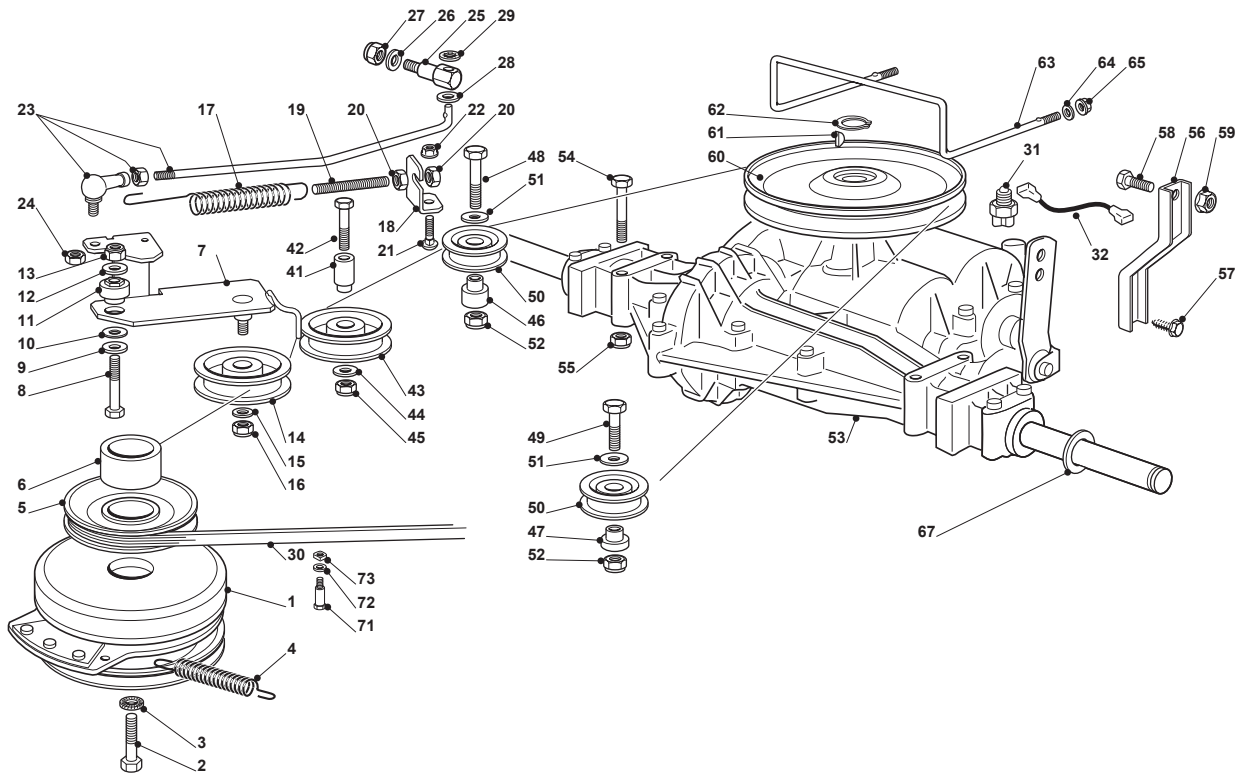

Fig.	Quantity	Part No	Description	Notes
1	2	118375051/1	Fair Led	
2	1	138780531/0	Fuel Tube	
3	1	125598060/0	Oil Discharge Extension	
4	1	118401001/1	Oil Seal	
5	1	118737849/0	Plug	
6	1	118738256/0	Left Exhaust Connection	
7	1	118738257/0	Right Exhaust Connection	
8	3	112360425/0	Nut	
9	3	112793102/0	Screw	
10	2	112540260/0	Grower	
11	1	182750003/0	Muffler Assy	
12	2	112280100/0	Nut	
13	1	382598065/0	Muffler Protection	
14	2	112792611/0	Screw	
15	2	112583500/0	Grower	
16	4	112540070/0	Washer	
17	4	112735821/0	Screw	
18	1	112792611/0	Screw	
19	1	112521350/0	Washer	
20	1	125430252/0	Spring	
21	3	112540260/0	Grower	
22	3	112793102/0	Screw	
23	1	112540260/0	Grower	
24	1	182000201/2	Accelerator	
25	2	125943012/0	Screw	
26	1	325592000/0	Knob	
27	1	112726388/0	Screw	
28	1	112290800/0	Nut	