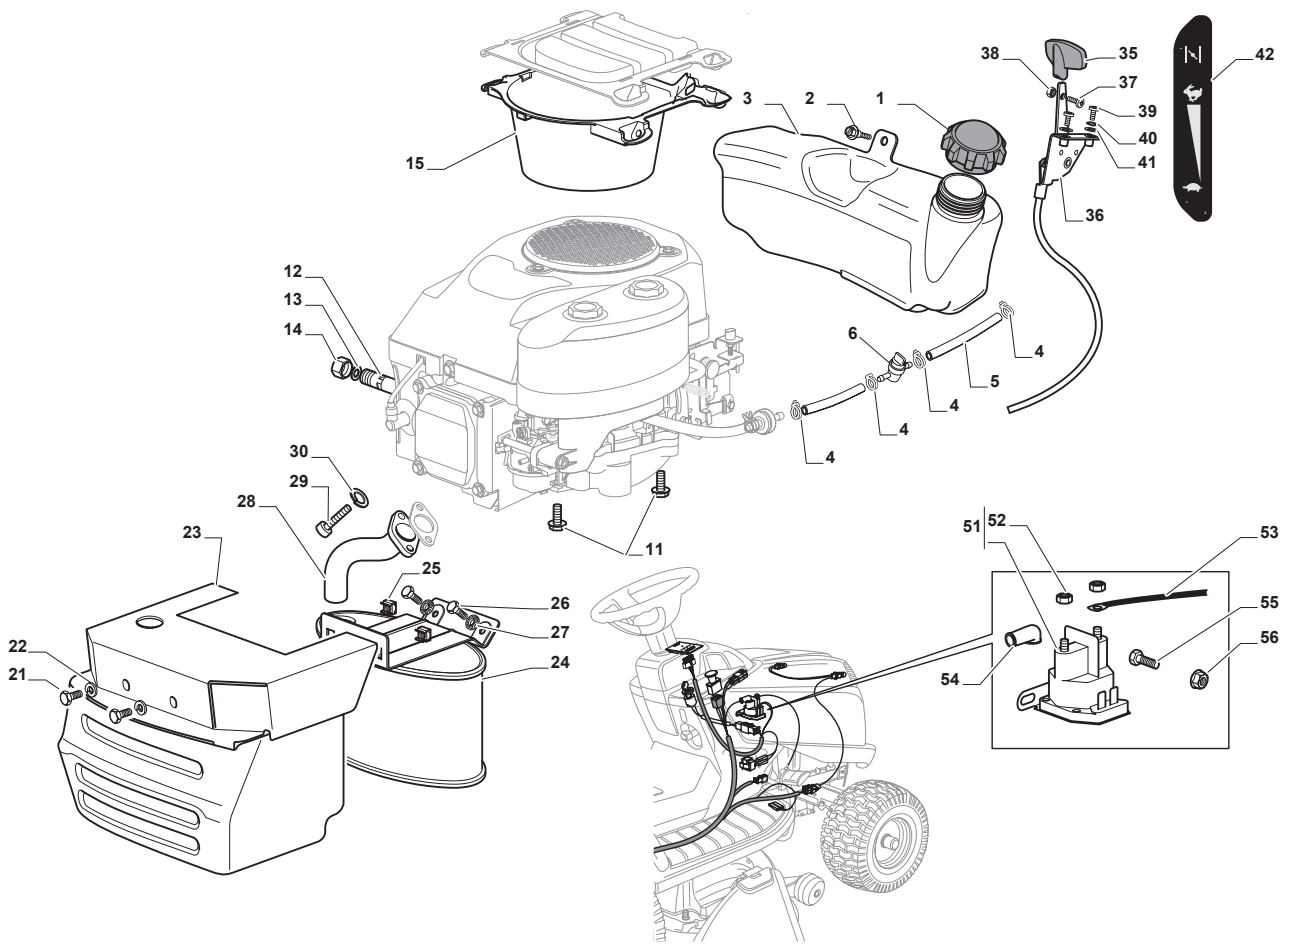

Fig.	Q.ty	Part No	Description	Notes
6	1	118562996/0	Shut out valve	
1	1	125795001/1	Cap	
2	4	125943006/0	Screw	
3	1	325735126/0	Fuel Tank	
4	4	118375051/1	Fair Led	
5	1	325869057/0	Connecting Tube	
11	4	112735108/1	Screw	
12	1	127598060/0	Oil Discharge Extension	
13	1	118401001/1	Oil Seal	
14	1	118737849/0	Plug	
15	1	325108044/1	Conveyor	
21	2	112792611/0	Screw	
22	2	112540260/0	Grower	
23	1	382598045/0	Muffler Protection	
24	1	182750010/0	Muffler	
25	2	112360425/0	Nut	
26	2	112792611/0	Screw	
27	2	112540260/0	Grower	
28	1	118738231/1	Exhaust Tube	
29	2	112737450/0	Screw	
30	2	112540260/0	Grower	
35	1	325394531/0	Knob	
36	1	182000215/0	Accelerator	
37	1	112726389/0	Screw	
38	1	112290800/0	Nut	
39	2	112726389/0	Screw	
40	2	112540020/0	Washer	
41	2	112521310/0	Washer	
42	1	114363697/0	Label	
51	1	118736111/0	Starter Relay	
52	2	112360352/0	Nut	
53	1	125065002/0	Cable	
54	1	118564864/1	Protection	
55	1	112790781/0	Screw	
56	2	112154510/0	Nut	