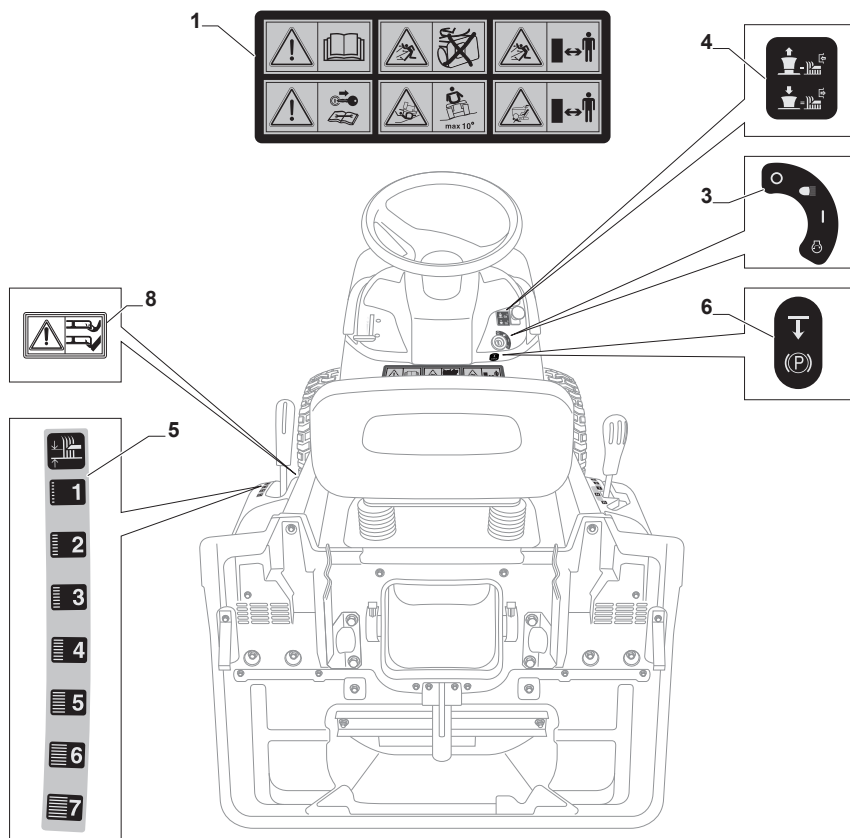

Fig.	Q.ty	Part No	Description	Notes
1	1	182040200/0	Cables Ass.Y	for Honda Engine
1	1	182040199/0	Cables Ass.Y	for B&S and GGP Engine
2	1	382722444/0	Electronic Card	
3	3	112735101/0	Screw	
4	1	118450075/1	Starting Switch	
5	1	325600090/0	Card Protection	
6	1	118210023/0	Starting Key	
7	1	118120002/1	Battery	
8	1	125430265/0	Spring	
9	1	118400863/0	Screwed Ring	
15	2	133215000/0	Cover	
16	1	133340040/0	Fuse 10 A	
16	1	133340036/0	Fuse 25 A	
17	2	133500007/0	Fuse Carrier	
18	1	118450074/0	Clutch Switch	
19	3	119410613/0	Microswitch	
20	1	182040191/0	Cables Ass.Y	for LED Models
20	1	182040186/0	Cable	for LAMP Models
21	2	118459100/0	Lamp For Lights	
22	1	119410605/1	Microswitch	
25	1	182180091/0	Battery Charger	UK Plugg
25	1	182180090/0	Battery Charger	CE Plugg