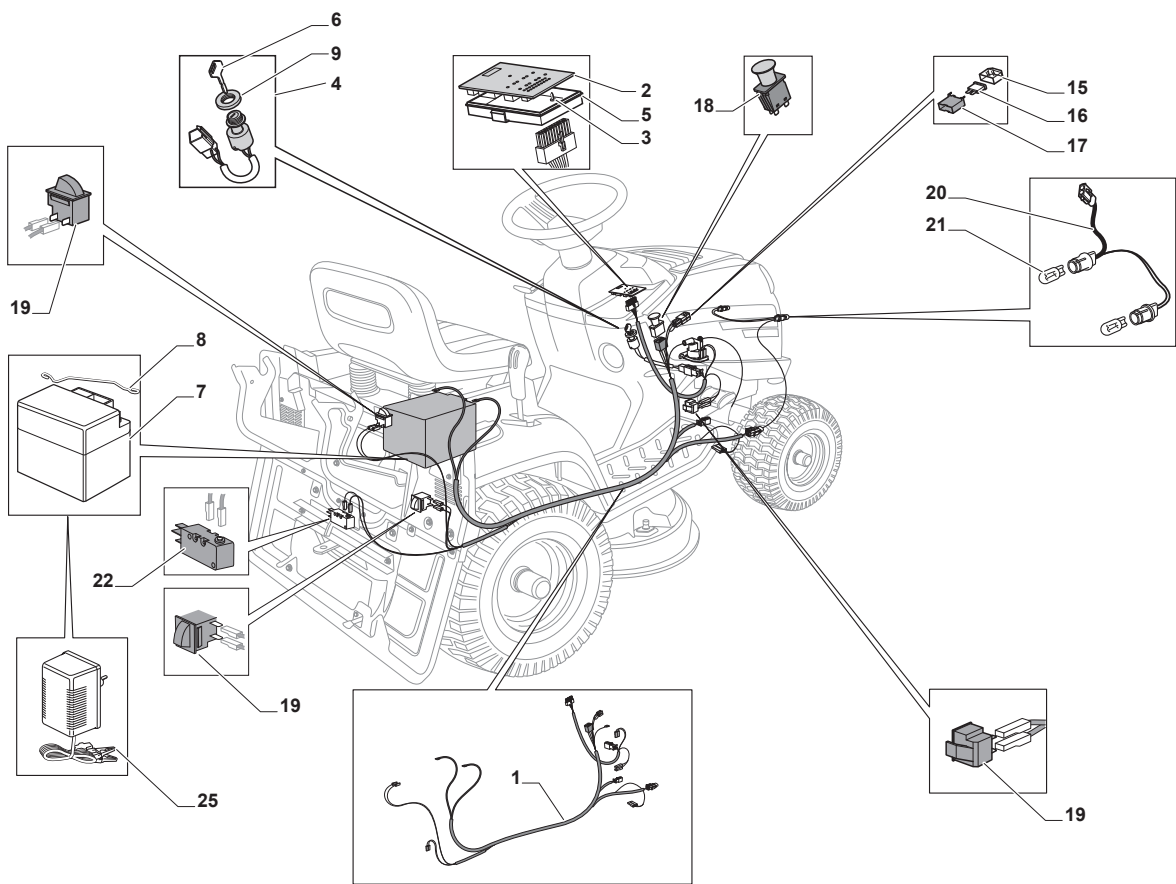

Fig.	Q.ty	Part No	Description	Notes
1	1	182040200/0	Cables Ass.Y	for Honda Engine
1	1	182040199/0	Cables Ass.Y	for B&S and GGP Engine
2	1	382722444/0	Electronic Card	
3	3	112735101/0	Screw	
4	1	118450075/1	Starting Switch	
5	1	325600090/0	Card Protection	
6	1	118210023/0	Starting Key	
7	1	118120002/1	Battery	
8	1	125430265/0	Spring	
9	1	118400863/0	Screwed Ring	
15	2	133215000/0	Cover	
16	1	133340040/0	Fuse 10 A	
16	1	133340036/0	Fuse 25 A	
17	2	133500007/0	Fuse Carrier	
18	1	118450074/0	Clutch Switch	
19	3	119410613/0	Microswitch	
20	1	182040191/0	Cables Ass.Y	for LED Models
20	1	182040186/0	Cable	for LAMP Models
21	2	118459100/0	Lamp For Lights	
22	1	119410605/1	Microswitch	
25	1	182180091/0	Battery Charger	UK Plugg
25	1	182180090/0	Battery Charger	CE Plugg