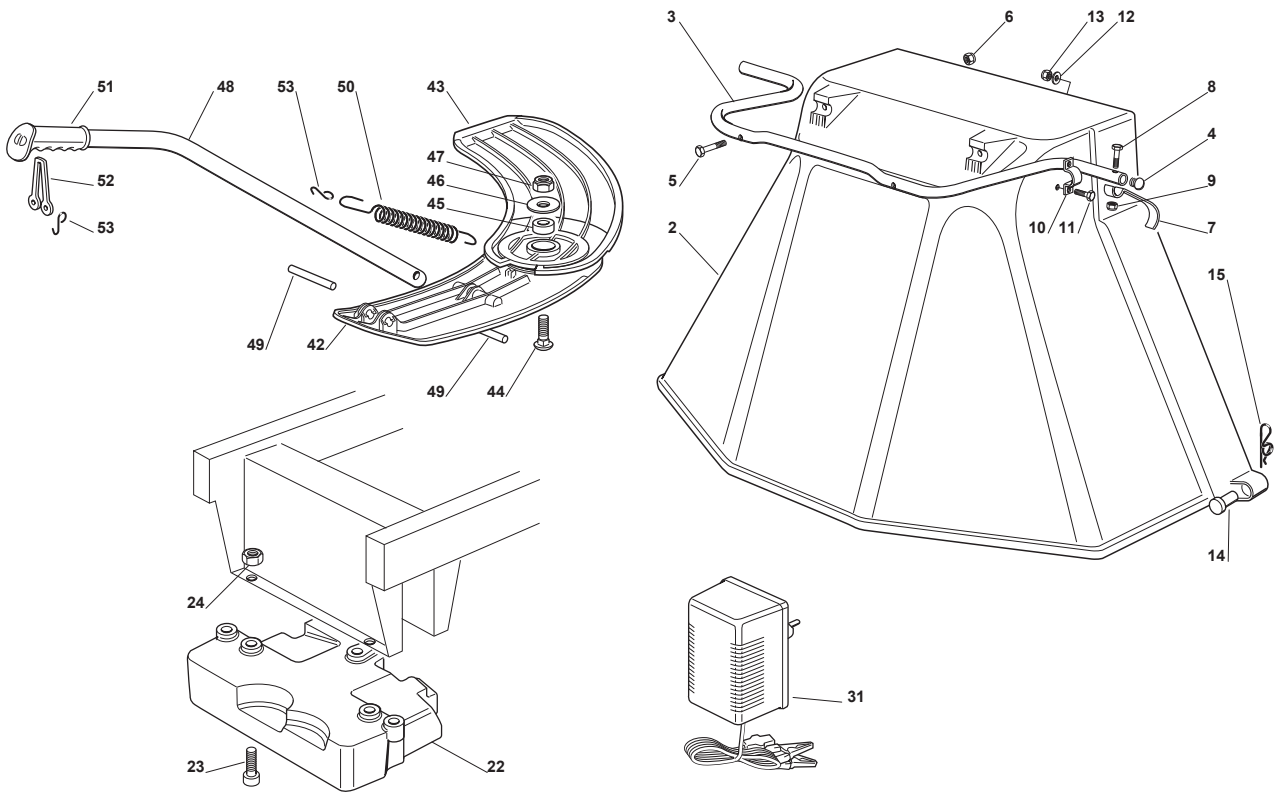

Fig.	Quantity	Part No	Description	Notes
2	1	484598062/0	Ejection Guard	
3	1	327869053/0	Support	
4	2	118566113/0	Cap	
5	2	112674701/0	Screw	
6	2	112154510/0	Nut	
7	1	325547053/0	Plate	
8	1	112791500/0	Screw	
9	1	112154510/0	Nut	
10	2	325547049/0	Plate	
11	4	112788910/0	Screw	
12	4	112523020/0	Washer	
13	4	112154320/0	Nut	
14	2	125510022/0	Pin	
15	2	124487998/0	Cotter Pin	
22	1	125519997/1	Front Weight Tc	
23	3	112760520/0	Screw	
24	3	112155000/0	Nut	
31	1	182180090/0	Battery Charger	
31	1	182180091/0	Battery Charger	
42	1	327140055/0	Deflector, Rear	
43	1	327140054/0	Deflector, Front	
44	1	112818700/0	Screw	
45	1	127047013/1	Bushing	
46	1	322672152/0	Antifriction Washer	
47	1	112155000/0	Nut	
48	1	327394003/2	Handle	
49	2	127510116/0	Pin	
50	1	125430229/1	Brake Spring	
51	1	325280000/1	Handgrip	
52	1	125840011/1	Tie Rod	
53	3	125253004/0	Mulch.Kit Fixing Hook	