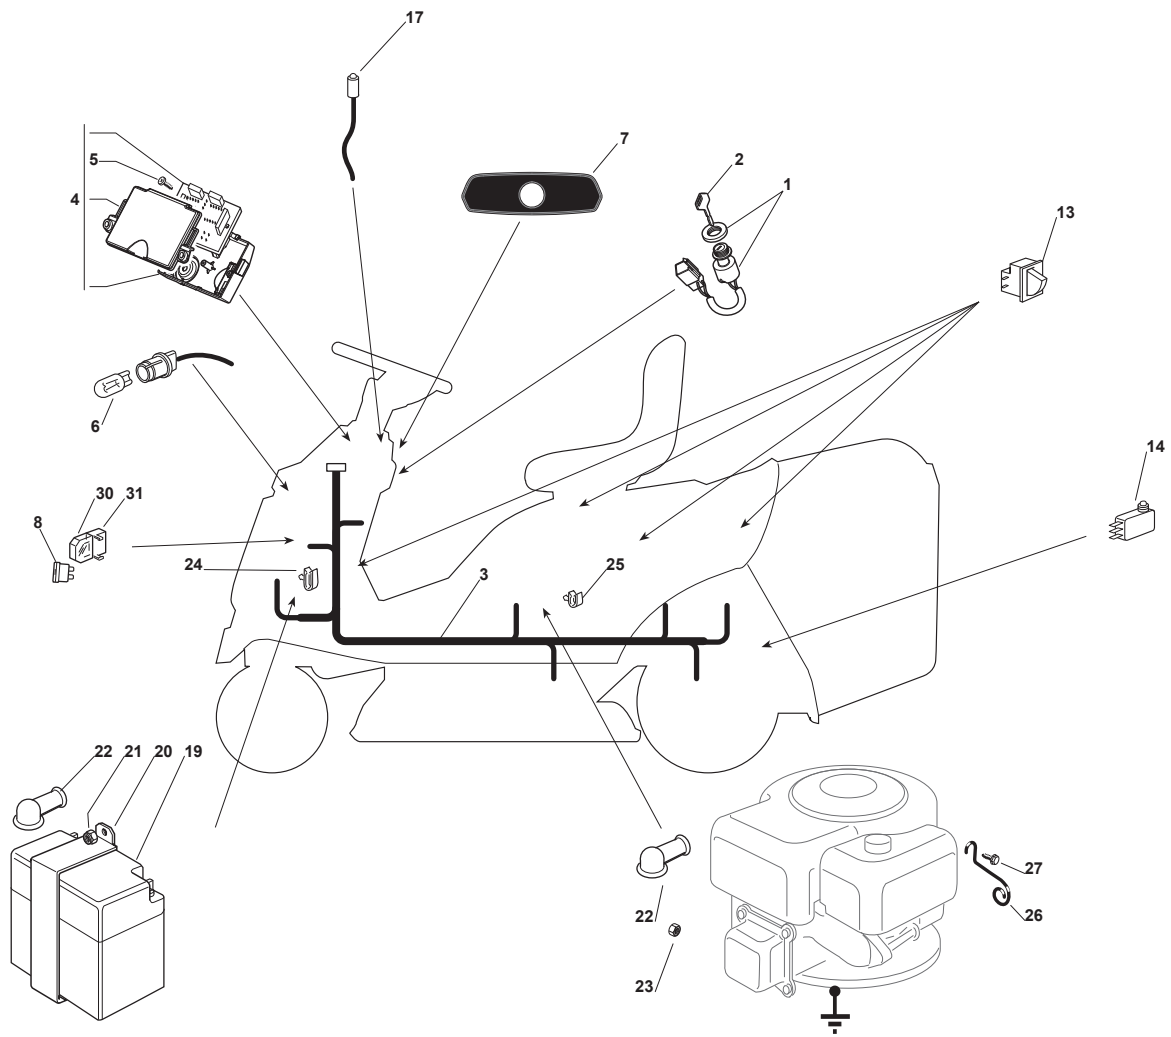

F 72 FL HYDRO

Ride-on 72 Cutting Plate

Issue 8 - 2015

Fig.	Quantity	Part No	Description	Notes
1	1	384564118/0	Cutting Plate Grey	
46	1	327543057/0	Deck Profile, Grey	

Fig.	Quantity	Part No	Description	Notes
1	1	384801103/0	Lower Frame	
2	1	384801105/1	Black Upper Grass.Frame	
3	1	184106069/0	Grasscatcher	
4	1	327010205/0	Right Angular Support	
5	1	327010207/0	Left Angular Support	
6	1	384869051/0	Rod	
7	1	384650100/0	Stiffening	
8	4	112729601/1	Screw	
9	4	112792099/0	Screw	
10	4	112582101/0	Grower	
11	4	112292100/0	Nut	
12	2	112674701/0	Screw	
13	2	112521331/0	Washer	
14	2	112154510/0	Nut	
18	1	384180180/0	Outfit, Screws	
31	1	125600041/0	Grassc.Full Micro Protection	
32	1	125600042/0	Grasscatcher Micro Prot Cover	
33	1	125318124/0	Full Grassc. Microswtich Cover	
34	1	112400030/0	Pin	
35	1	112728510/0	Screw	
36	1	125600047/0	Grassc.Full Micro Protection	
37	1	125600048/0	Empty Micro Grassc.Protection Cover	
38	2	112728450/0	Screw	