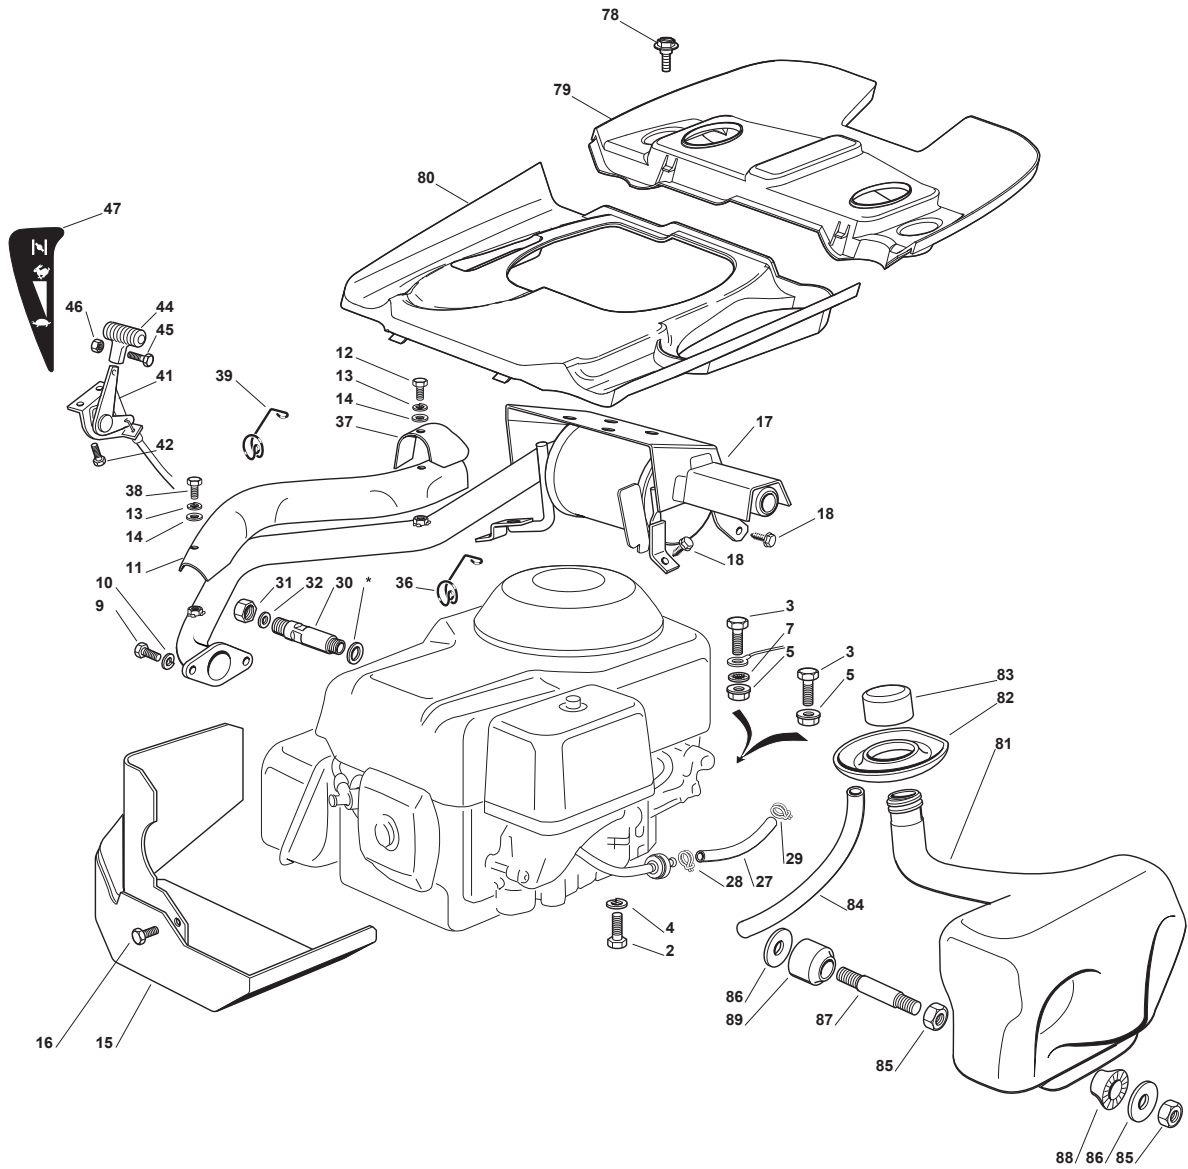

Fig.	Quantity	Part No	Description	Notes
1	1	118562996/0	Shut out valve	
2	2	325869035/1	Connecting Tube	
3	4	118375051/1	Fair Led	
5	4	112735108/1	Screw	
10	1	125430239/1	Spring	
11	1	118738240/0	Exhaust Connection	
12	2	112737450/0	Screw	
13	2	112583500/0	Grower	
14	1	118716133/0	Muffler	
15	2	112815210/0	Screw	
16	2	112292102/0	Nut	
17	1	384598093/0	Muffler Protection	
19	2	112729601/1	Screw	
21	1	118718000/0	Oil Emptying Syringe	
31	1	118736110/0	Starter Relay	
32	2	112735110/0	Screw	
33	2	112360352/0	Nut	
34	1	127065050/0	Cable	
41	1	184000250/1	Accelerator	
42	2	125943012/0	Screw	
44	1	125394501/0	Knob	
45	1	112726389/0	Screw	
46	1	112290800/0	Nut	
47	1	114357425/1	Label	
78	2	125943010/0	Screw	
79	1	327110515/0	Black Seat Switch Cover	
80	1	327110505/0	Engine Cover	
81	1	384783049/0	Support	
82	3	112154510/0	Nut	
83	1	327733007/0	Fuel Tank	
84	3	112791400/0	Screw	
86	1	327600061/2	Guard	
87	1	125795000/1	Fuel Cap	
88	1	325869014/1	Fuel Tube	
85	3	112523020/0	Washer	