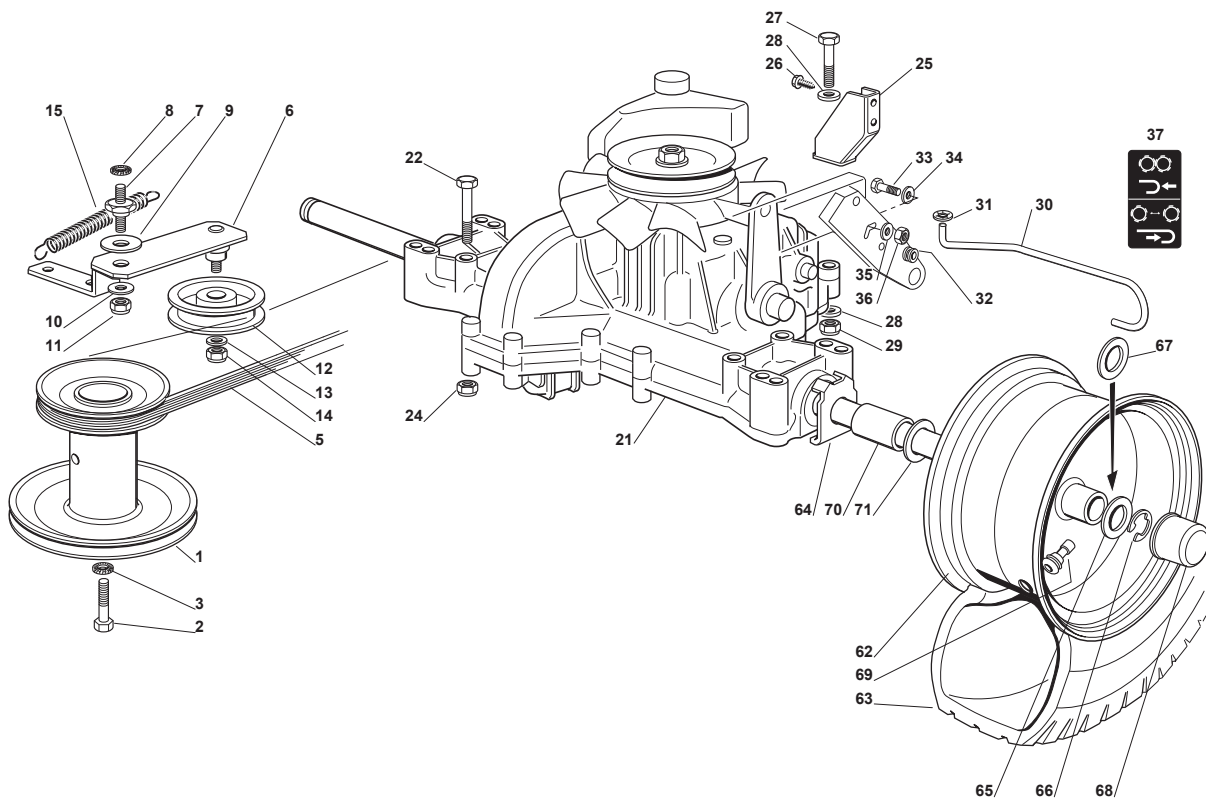

Fig.	Quantity	Part No	Description	Notes
2	2	112735802/0	Screw	
3	2	112691100/0	Screw	
4	2	112583500/0	Grower	
5	2	112154210/0	Nut	
7	1	112540260/0	Grower	
9	2	112793102/0	Screw	
10	2	112583500/0	Grower	
11	1	327600063/0	Tube Protection	
12	1	112790500/0	Screw	
13	2	112582100/0	Grower	
15	1	384598055/0	Yellow Guard	
16	1	112735599/0	Screw	
17	1	384750057/0	Muffler	
18	4	112735120/0	Screw	
27	1	325869035/1	Connecting Tube	
28	1	118375051/1	Fair Led	
29	1	118375053/0	Jeppe Pipe Clamp 8002014	
30	1	127598061/1	Oil Discharge Extension	
31	1	118737849/0	Plug	
32	1	118401001/1	Oil Seal	
36	1	127430561/0	Spring	
37	1	327600121/0	Exhaust Pipe Addition Protection	
38	1	112790500/0	Screw	
39	1	127430582/0	Spring	
41	1	184000251/1	Accelerator	
42	2	125943012/0	Screw	
44	1	125394501/0	Knob	
45	1	112726389/0	Screw	
46	1	112290800/0	Nut	
47	1	114357425/1	Label	
78	2	125943010/0	Screw	
79	1	327110515/0	Black Seat Switch Cover	
80	1	327110505/0	Engine Cover	
81	1	127733001/3	Fuel Tank	
82	1	327600061/2	Guard	
83	1	125795000/1	Fuel Cap	
84	1	325869014/1	Fuel Tube	
85	4	112293200/0	Nut	
86	4	112523070/0	Washer	
87	2	127510098/0	Pin	
88	2	112712000/0	Grommet	
89	2	112712001/0	Grommet	
14	2	112523020/0	Washer	