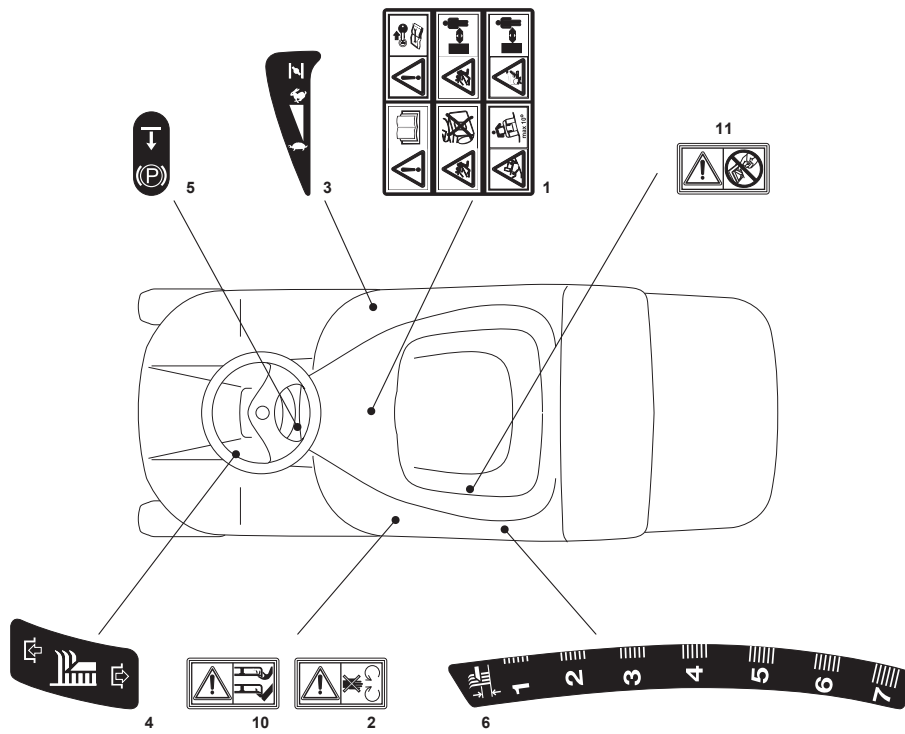

F 72 FL HYDRO

Ride-on 72 Labels

Issue 8 - 2015

Fig.	Quantity	Part No	Description	Notes
1	1	114357428/1	Label	
2	1	114357519/2	Label	
3	1	114357425/1	Label	
4	1	114357431/0	Label	
5	1	114357526/1	Label	
6	1	114357427/0	Label	
10	2	114356699/1	Label	
11	1	114360118/0	Label