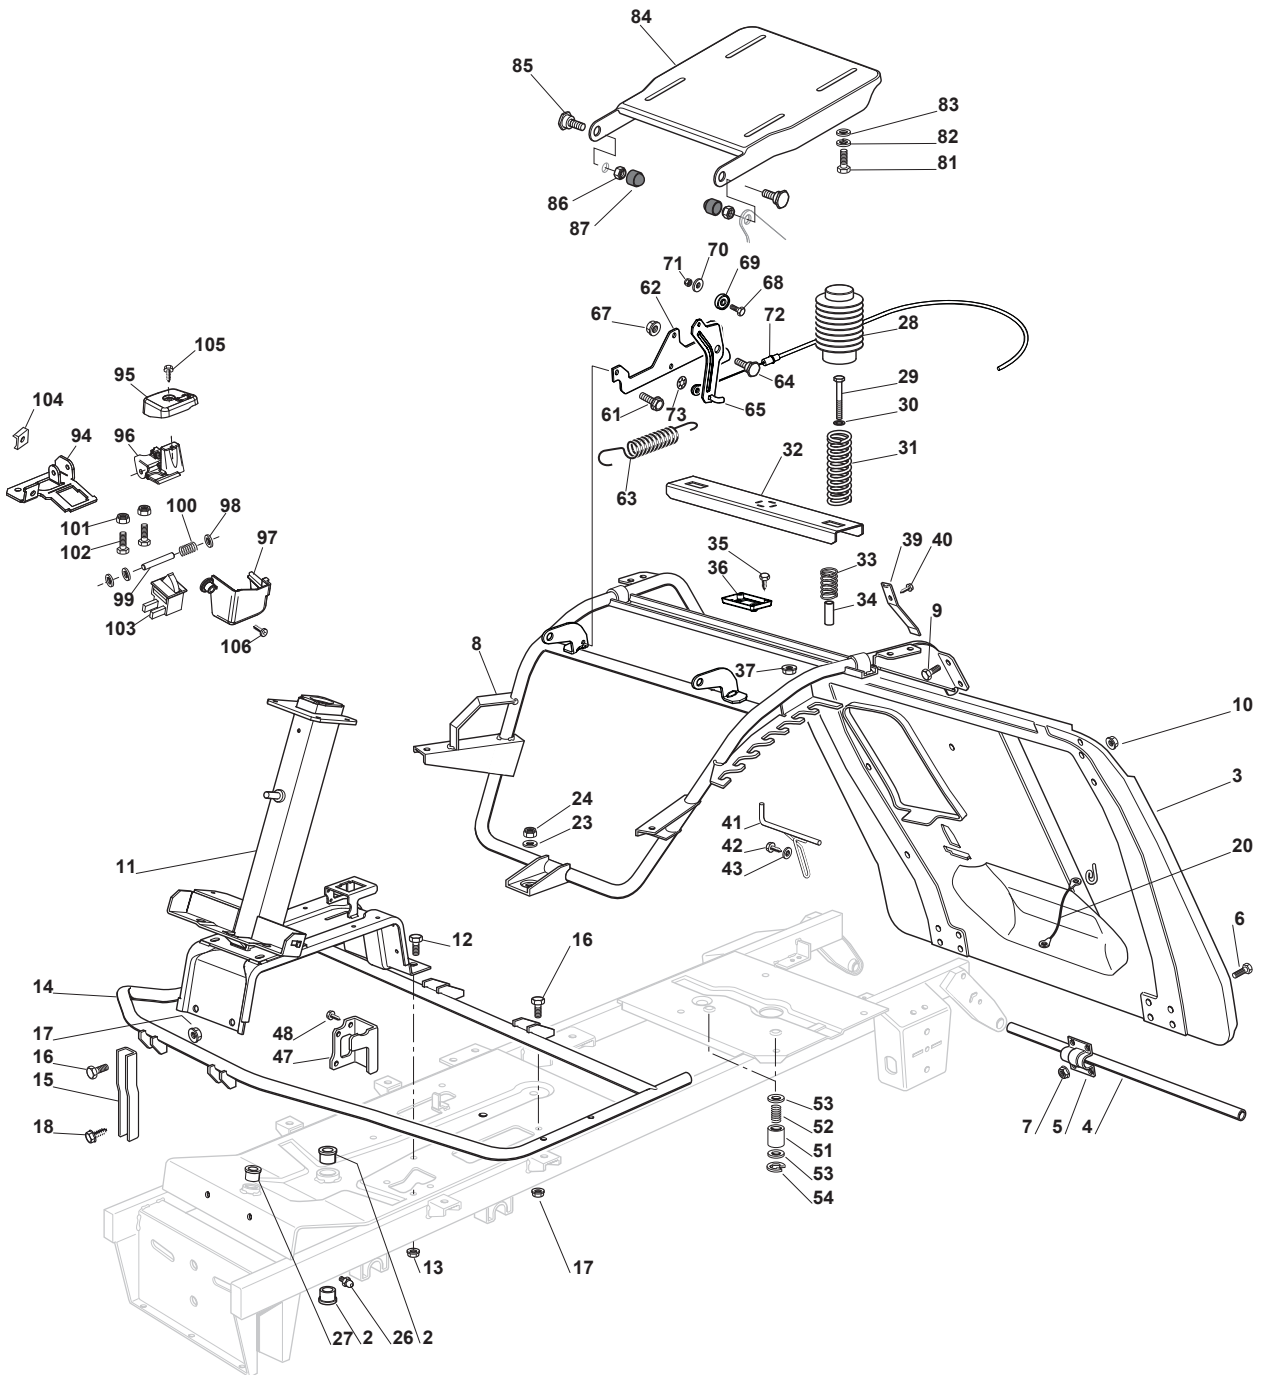

Fig.	Quantity	Part No	Description	Notes
70	1	112521330/0	Washer	
71	1	112154510/0	Nut	
72	1	384004608/0	Cable	
73	1	112604899/0	Crown Fastener	
81	4	112793101/0	Screw	
82	4	112583500/0	Grower	
83	4	112523060/0	Washer	
84	1	382547061/0	Plate	
85	2	122524970/2	Fulcrum Pin	
86	2	112155010/0	Nut	
87	2	118203854/0	Screw	
94	1	327773091/0	Bracket	
95	1	327110564/0	Cover	
96	1	327787113/0	Support	
97	1	327600182/0	Guard	
98	2	112604896/0	Crown Fastener	
99	1	122517866/0	Pin	
100	1	127430601/0	Spring	
101	2	112791200/1	Screw	
102	2	112292102/0	Nut	
103	1	119410613/0	Microswitch	
104	1	112437503/0	Plate	
105	1	112728686/0	Screw	
106	1	112789008/0	Screw	