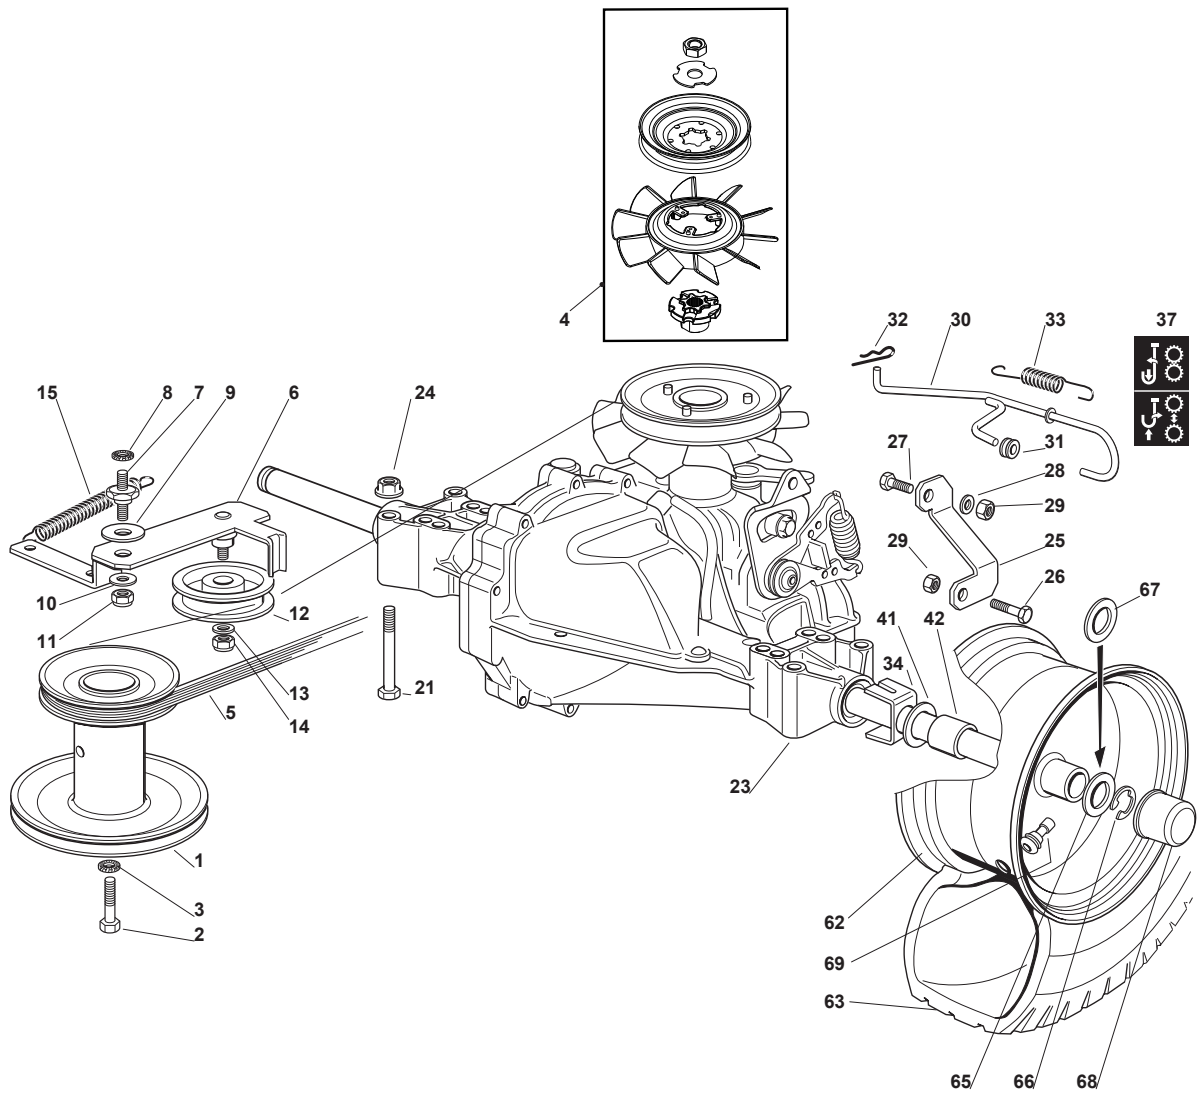

Fig.	Quantity	Part No	Description	Notes
1	1	127604005/0	Pulley	
2	1	112737310/0	Screw	
3	1	112543000/0	Washer	
5	1	135061404/0	Trapezoidal Belt	
6	1	384317081/0	Lever	
7	1	127510096/0	Fulcrum Pin	
8	1	112540260/0	Grower	
9	1	322672151/0	Antifriction Washer	
10	1	325670011/0	Antifriction Washer	
11	1	112155010/0	Nut	
12	1	125601554/0	Pulley	
13	1	112523060/0	Washer	
14	1	112155000/0	Nut	
15	1	122446402/0	Spring	
21	1	118400965/0	Hydro Transaxle Group Tufftorq	
22	4	112691800/0	Screw	
24	4	112154210/0	Nut	
25	1	384783019/0	Support	
26	1	112735121/0	Screw	
27	1	112691200/0	Screw	
28	1	112521350/0	Washer	
29	1	112155000/0	Nut	
30	1	127034069/0	Rod	
31	1	112000930/0	Benzing Ring	
32	1	118564512/0	Fairlead	
33	1	112793301/0	Screw	
34	1	112523060/0	Washer	
35	1	112521350/0	Washer	
36	1	112155000/0	Nut	
37	1	114358513/0	Label	
62	2	184044013/0	Rimm	
63	2	127590051/0	Tyre	
64	2	325670025/0	Washer	
65	2	125670005/1	Washer	
66	2	112001010/0	Benzing Ring	
67	4	125670006/0	Washer	
68	2	122110230/0	Hub Cover	
69	2	125950000/0	Valve	
70	2	125160031/0	Spacer	
71	2	125670005/1	Washer	

Fig.	Quantity	Part No	Description	Notes
1	1	384001025/0	Lifting Axle	
2	2	327546015/1	Plate	
3	4	112731350/0	Screw	
4	1	124487997/0	Cotter Pin	
5	1	325670008/1	Washer	
6	1	112156602/0	Nut	
7	2	325670008/1	Washer	
8	1	384001005/2	Lifting Axle	
9	2	327546015/1	Plate	
10	4	112731350/0	Screw	
11	1	125510007/2	Pin	
12	2	325670008/1	Washer	
13	1	112156602/0	Nut	
14	1	125840003/2	Tie Rod	
15	1	112295200/0	Nut	
16	1	112156602/0	Nut	
17	2	322672150/0	Antifriction Washer	
18	1	124487997/0	Cotter Pin	
19	1	184002051/0	Connecting Rod	
20	1	125510040/1	Pin	
21	1	112293200/0	Nut	
22	1	112155000/0	Nut	
23	1	112436050/0	Plate	
24	2	325670011/0	Antifriction Washer	
25	2	325670011/0	Antifriction Washer	
26	1	112155000/0	Nut	
27	1	384317065/1	Lever	
28	1	125394510/0	Knob	
29	1	112674700/0	Screw	
30	1	112154510/0	Nut	
31	1	127430555/0	Spring	
32	1	127510114/0	Pin	