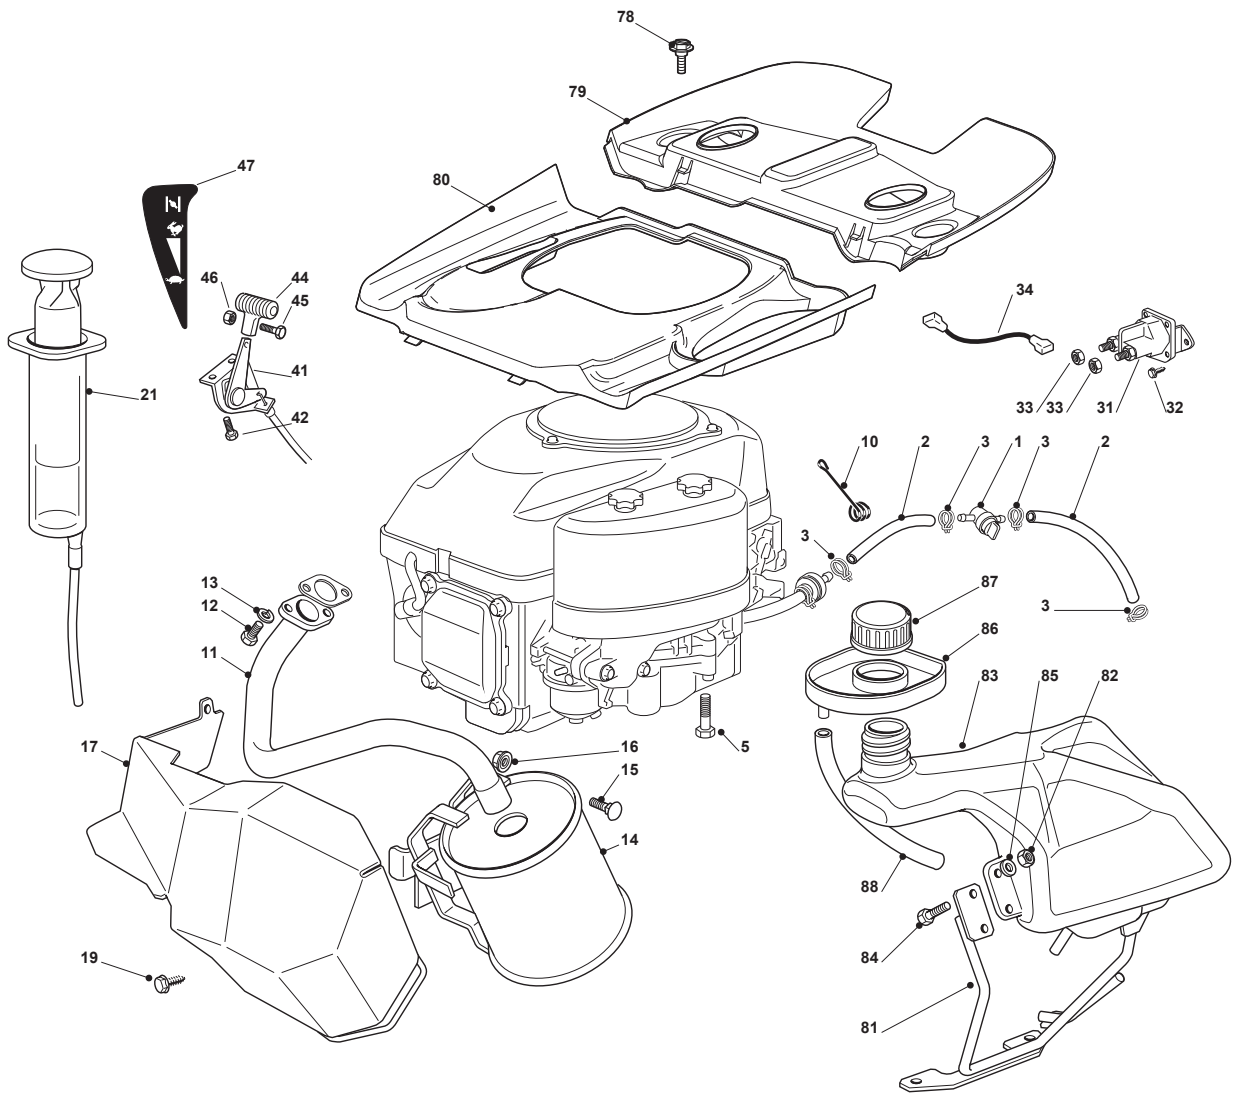

Fig.	Quantity	Part No	Description	Notes
1	1	118562996/0	Shut out valve	
2	2	325869035/1	Connecting Tube	
3	4	118375051/1	Fair Led	
5	3	112691100/0	Screw	
6	3	112154210/0	Nut	
7	1	112691115/0	Screw	
8	1	112540260/0	Grower	
9	1	112154210/0	Nut	
10	1	125430239/1	Spring	
11	1	118738225/0	Exhaust Connecting Pipe F72 B&S 13	
12	2	112737450/0	Screw	
13	2	112583500/0	Grower	
14	1	182750006/2	Muffler	
15	2	112793102/0	Screw	
16	2	112154210/0	Nut	
17	1	384598081/0	Muffler Protection	
18	1	327600137/0	Protection	
19	3	112729601/1	Screw	
20	3	112437504/0	Plate	
21	1	118718000/0	Oil Emptying Syringe	
31	1	118736110/0	Starter Relay	
32	2	112735110/0	Screw	
33	2	112360352/0	Nut	
34	1	127065050/0	Cable	
41	1	184000250/1	Accelerator	
42	2	125943012/0	Screw	
44	1	125394501/0	Knob	
45	1	112726389/0	Screw	
46	1	112290800/0	Nut	
47	1	114357425/1	Label	
78	2	125943010/0	Screw	
79	1	327110515/0	Black Seat Switch Cover	
80	1	327110506/0	Engine Cover	
81	1	327787062/0	Support	
82	3	112735410/0	Screw	
83	1	127733003/1	Fuel Tank	
84	2	112735410/0	Screw	
85	2	112523040/0	Washer	
86	1	327600061/2	Guard	
87	1	125795000/1	Fuel Cap	
88	1	325869014/1	Fuel Tube	
89	1	327787063/0	Support	
90	1	127510118/0	Pin	
91	2	112293201/0	Nut	