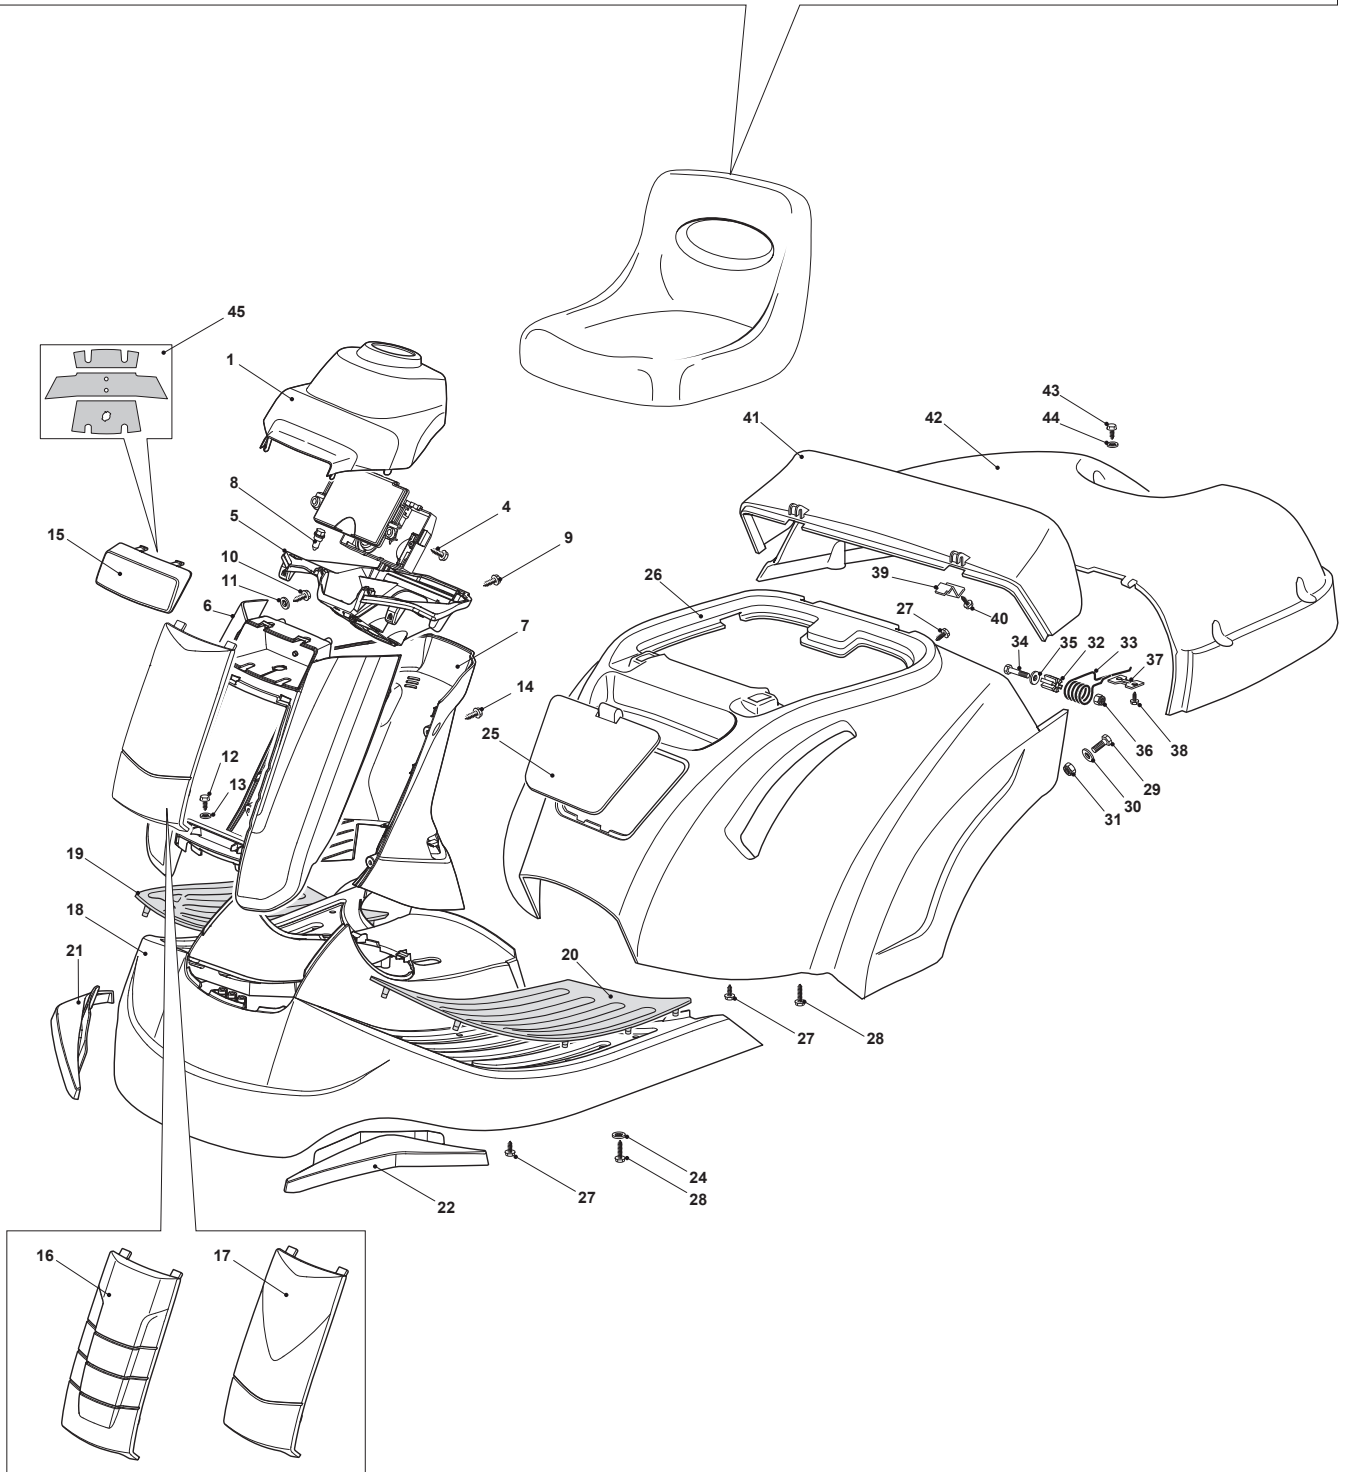

Fig.	Quantity	Part No	Description	Notes
70	1	112521330/0	Washer	
71	1	112154510/0	Nut	
72	1	384004608/0	Cable	
73	1	112604899/0	Crown Fastener	
81	4	112793101/0	Screw	
82	4	112583500/0	Grower	
83	4	112523060/0	Washer	
84	1	382547061/0	Plate	
85	2	122524970/2	Fulcrum Pin	
86	2	112155010/0	Nut	
87	2	118203854/0	Screw	
94	1	327773091/0	Bracket	
95	1	327110564/0	Cover	
96	1	327787113/0	Support	
97	1	327600182/0	Guard	
98	2	112604896/0	Crown Fastener	
99	1	122517866/0	Pin	
100	1	127430601/0	Spring	
101	2	112791200/1	Screw	
102	2	112292102/0	Nut	
103	1	119410613/0	Microswitch	
104	1	112437503/0	Plate	
105	1	112728686/0	Screw	
106	1	112789008/0	Screw	