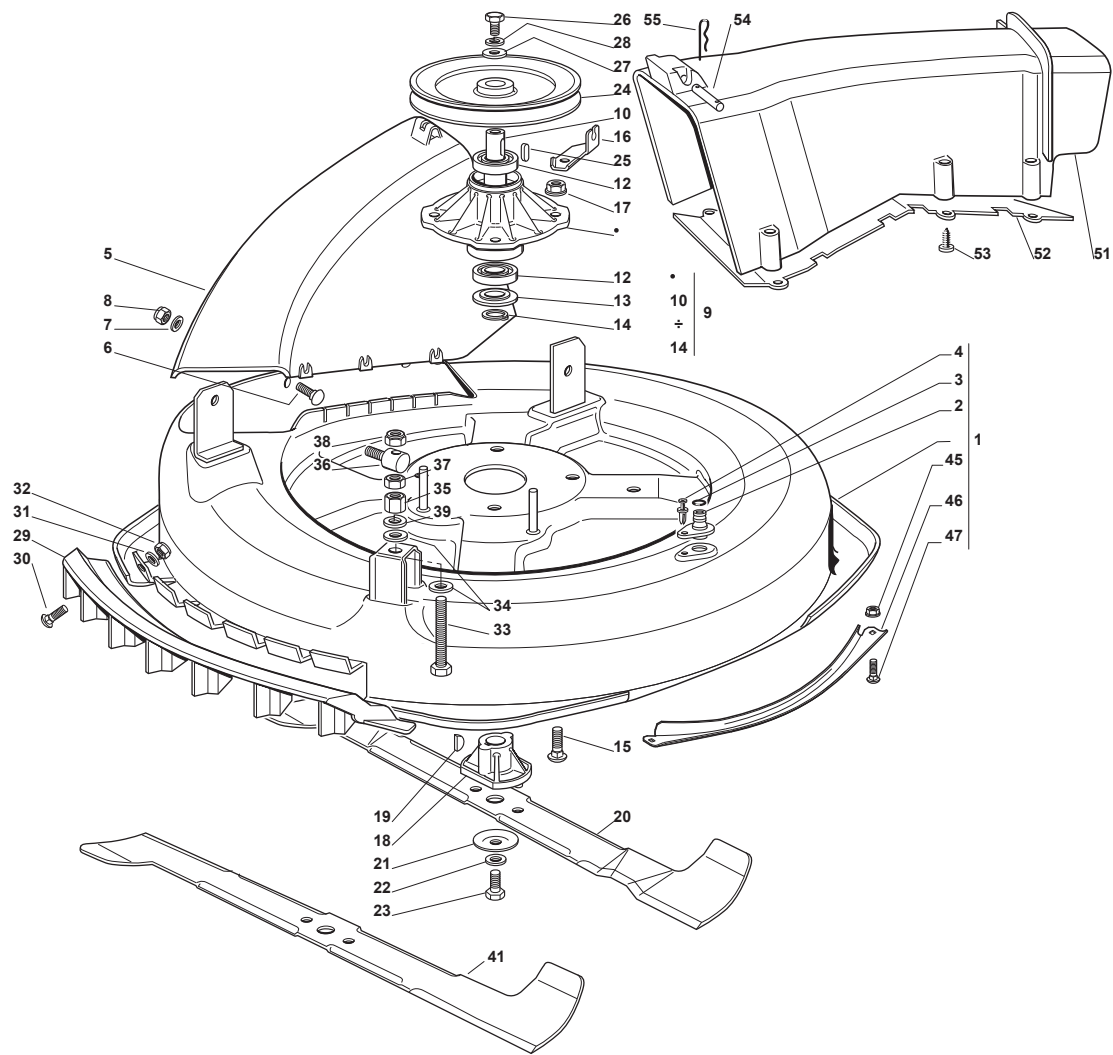

F 72 FL HYDRO

Ride-on 72 Blades Engagement

Issue 8 - 2015

Fig.	Quantity	Part No	Description	Notes
85	1	112155010/0	Nut	
86	1	112521350/0	Washer	
87	1	127430566/0	Spring	
88	1	127160057/0	Spacer	

Fig.	Quantity	Part No	Description	Notes
1	1	384564111/0	Cutting Plate Black	
1	1	384564112/0	Cutting Plate Red	
1	1	384564113/0	Cutting Plate Yellow	
2	1	125033060/0	Washing Cutting Deck Connection	
3	1	119035000/0	Or Ring	
4	1	112500030/0	Rivet	
5	1	327045000/1	Conveyor Inlet	
6	6	112815210/0	Screw	
7	6	112523040/0	Washer	
8	6	112154510/0	Nut	
9	1	384207250/0	Flange Assy	
10	1	127023000/0	Shaft	
12	2	119216047/0	Bearing	
13	1	325160501/0	Dust Cover Disc	
14	1	112609260/0	Seeger	
15	4	112818700/0	Screw	
16	1	327787067/0	Support	
17	4	112154210/0	Nut	
18	1	125463200/0	Blade Hub	
19	1	112139100/0	Feather, Crankshaft Ø 22,2	
20	1	184109503/0	Blade Winged	
21	1	122160400/0	Elastic Disc	
22	1	112523080/0	Washer	
23	1	112735694/0	Screw	
24	1	127604009/0	Pulley	
25	1	112139480/0	Feather	
26	1	112793102/0	Screw	
27	1	125670007/0	Washer	
28	1	112583500/0	Grower	
29	1	127488000/0	Air Intake Grill	
30	4	112815200/0	Screw	
31	4	112521340/0	Washer	
32	4	112154510/0	Nut	
33	1	112794970/0	Screw	
34	2	112523080/0	Washer	
35	1	112154250/0	Nut	
36	1	125510007/2	Pin	
37	1	112295200/0	Nut	
38	1	112156602/0	Nut	
39	1	112585100/0	Washer	
41	1	184109502/0	Winged Blade	
45	4	112154510/0	Nut	
46	2	327543009/0	Deck Profile,Black	
46	2	327543011/0	Deck Profile,Red	
46	2	327543013/0	Deck Profile,Yellow	
47	4	112815210/0	Screw	
51	1	127107501/0	Conveyor	
52	1	327140051/1	Deflector	
53	8	112735403/0	Screw	
54	1	127510097/1	Pin	
55	2	124487997/0	Cotter Pin	