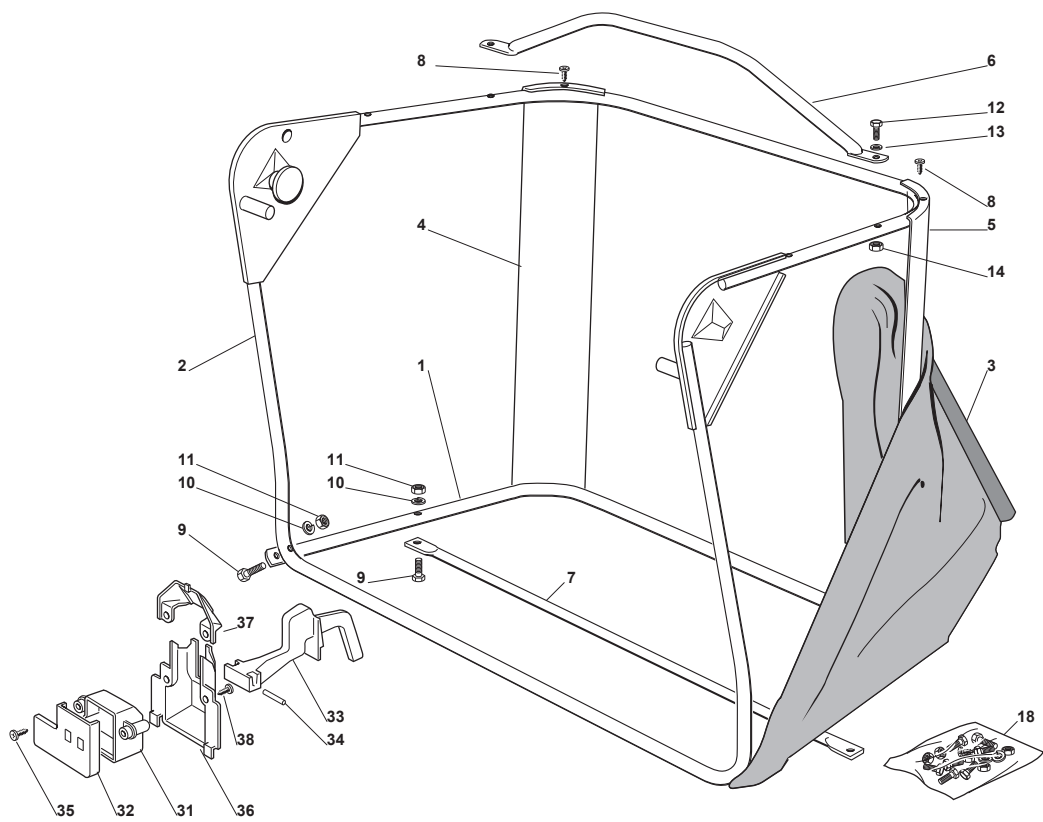

F 72 FL HYDRO

Ride-on 72 Cutting Plate

Issue 8 - 2015

Fig.	Quantity	Part No	Description	Notes
1	1	384564118/0	Cutting Plate Grey	
46	1	327543057/0	Deck Profile, Grey	

Fig.	Quantity	Part No	Description	Notes
1	1	384801103/0	Lower Frame	
2	1	384801105/1	Black Upper Grass.Frame	
3	1	184106069/0	Grasscatcher	
4	1	327010205/0	Right Angular Support	
5	1	327010207/0	Left Angular Support	
6	1	384869051/0	Rod	
7	1	384650100/0	Stiffening	
8	4	112729601/1	Screw	
9	4	112792099/0	Screw	
10	4	112582101/0	Grower	
11	4	112292100/0	Nut	
12	2	112674701/0	Screw	
13	2	112521331/0	Washer	
14	2	112154510/0	Nut	
18	1	384180180/0	Outfit, Screws	
31	1	125600041/0	Grassc.Full Micro Protection	
32	1	125600042/0	Grasscatcher Micro Prot Cover	
33	1	125318124/0	Full Grassc. Microswtich Cover	
34	1	112400030/0	Pin	
35	1	112728510/0	Screw	
36	1	125600047/0	Grassc.Full Micro Protection	
37	1	125600048/0	Empty Micro Grassc.Protection Cover	
38	2	112728450/0	Screw	