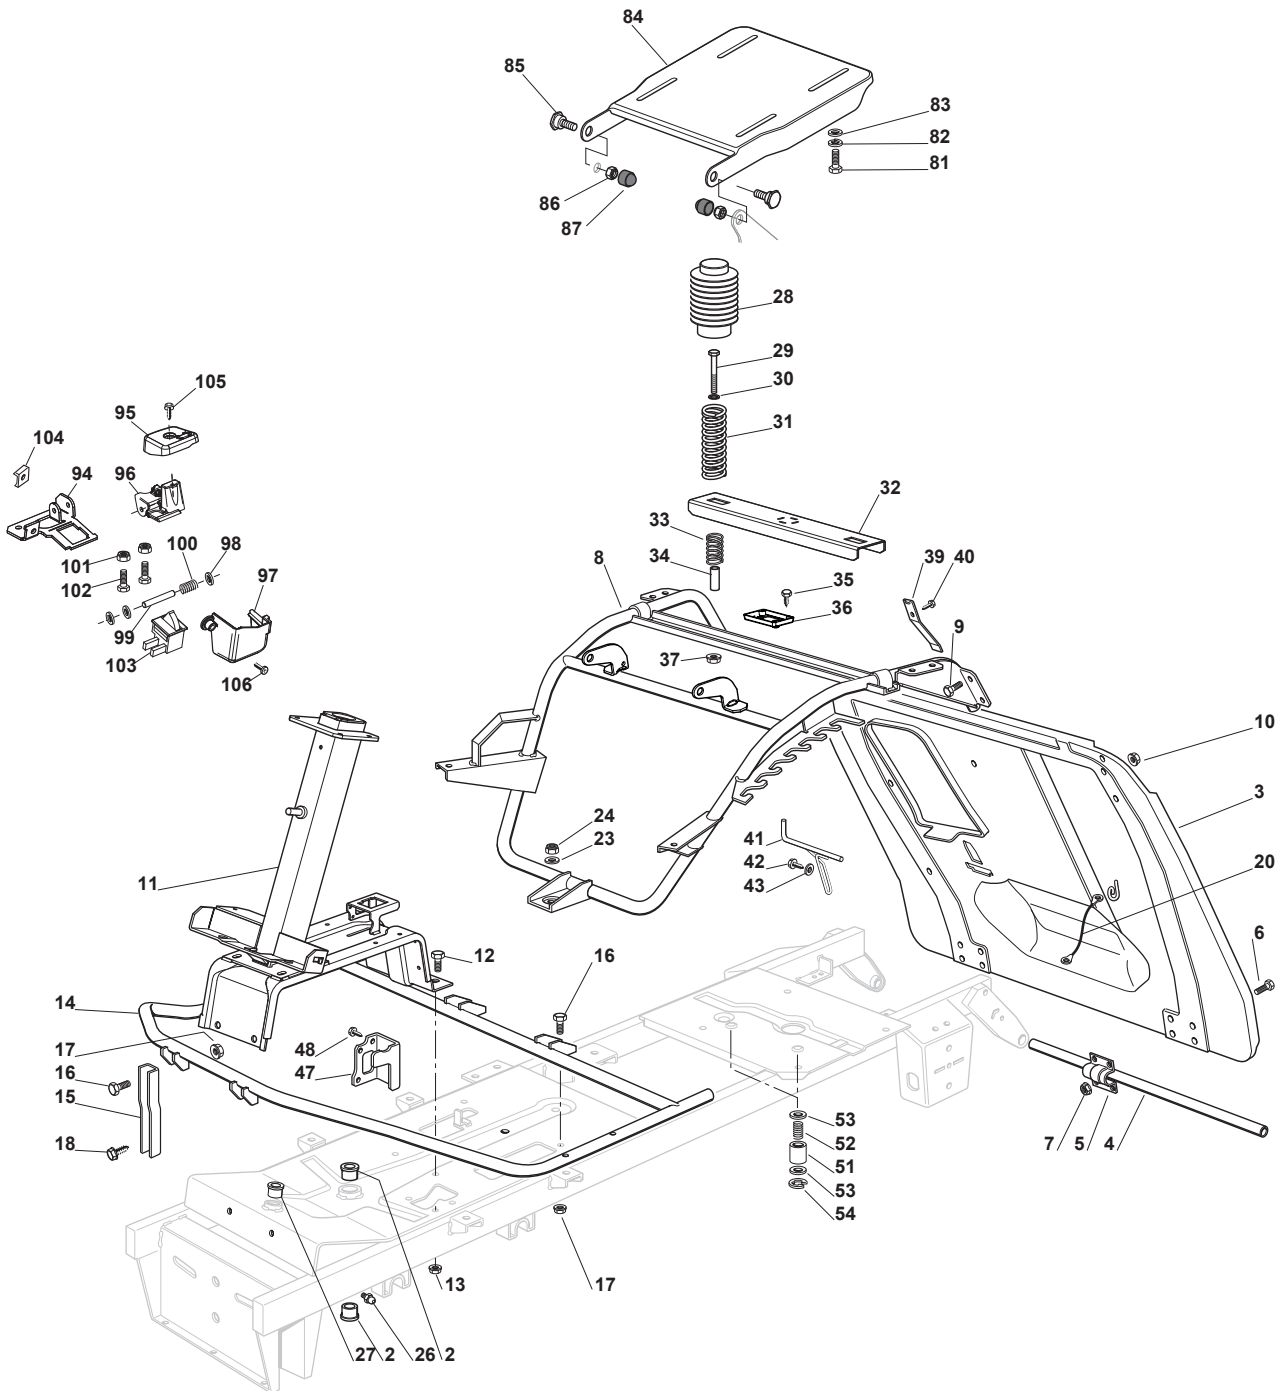

THIS INFORMATION IS NOT INTENDED FOR SALE OR RESALE, AND THIS NOTICE MUST REMAIN ON ALL COPIES.

Fig.	Quantity	Part No	Description	Notes
2	2	125034002/1	Bushing	
3	1	384545057/3	Rear Plate	
4	1	127037000/1	Rear Plate Fulcrum	
5	2	325547012/1	Plate	
6	8	112791213/1	Screw	
7	8	112292102/0	Nut	
8	1	384801149/0	Chassis	
9	4	112792611/0	Screw	
10	4	112293201/0	Nut	
11	1	382785243/0	Steering Column Support	
12	4	112792611/0	Screw	
13	4	112293201/0	Nut	
14	1	384801107/2	Footboard Support	
15	2	327787025/0	Support	
16	4	112792611/0	Screw	
17	4	112293201/0	Nut	
18	2	112735120/0	Screw	
20	1	384040300/0	Rear Plate	
23	1	112523060/0	Washer	
24	1	112155000/0	Nut	
26	1	112379511/0	Grease Dispenser	
27	1	125034001/0	Brass	
28	2	325122003/0	Hood	
29	2	112691400/0	Screw	
30	2	112521350/0	Washer	
31	2	127430602/0	Spring	
32	1	327543047/0	Plate	
33	2	125430263/0	Spring	
34	2	125160048/0	Spacer	
35	2	112728686/0	Screw	
36	1	325785379/1	Support	
37	2	112293201/0	Nut	
39	1	127430600/0	Spring	
40	1	112735110/0	Screw	
41	1	127294001/0	Rear Conveyor Guide	
42	1	112735120/0	Screw	
43	1	112523040/0	Washer	
47	1	327772095/0	Micro Handbrake Stirrup Support	
48	2	112735105/0	Screw	
51	2	127047012/0	Fast Release Bush Rider	
52	2	127430577/0	Spring	
53	4	325670008/1	Washer	
54	2	112000955/0	Benzing Ring	
81	4	112793101/0	Screw	
82	4	112583500/0	Grower	
83	4	112523060/0	Washer	
84	1	382547061/0	Plate	
85	2	122524970/2	Fulcrum Pin	
86	2	112155010/0	Nut	
87	2	118203854/0	Screw	
94	1	327773091/0	Bracket	

Fig.	Quantity	Part No	Description	Notes
95	1	327110564/0	Cover	
96	1	327787113/0	Support	
97	1	327600182/0	Guard	
98	2	112604896/0	Crown Fastener	
99	1	122517866/0	Pin	
100	1	127430601/0	Spring	
101	2	112791200/1	Screw	
102	2	112292102/0	Nut	
103	1	119410613/0	Microswitch	
104	1	112437503/0	Plate	
105	1	112728686/0	Screw	
106	1	112789008/0	Screw	