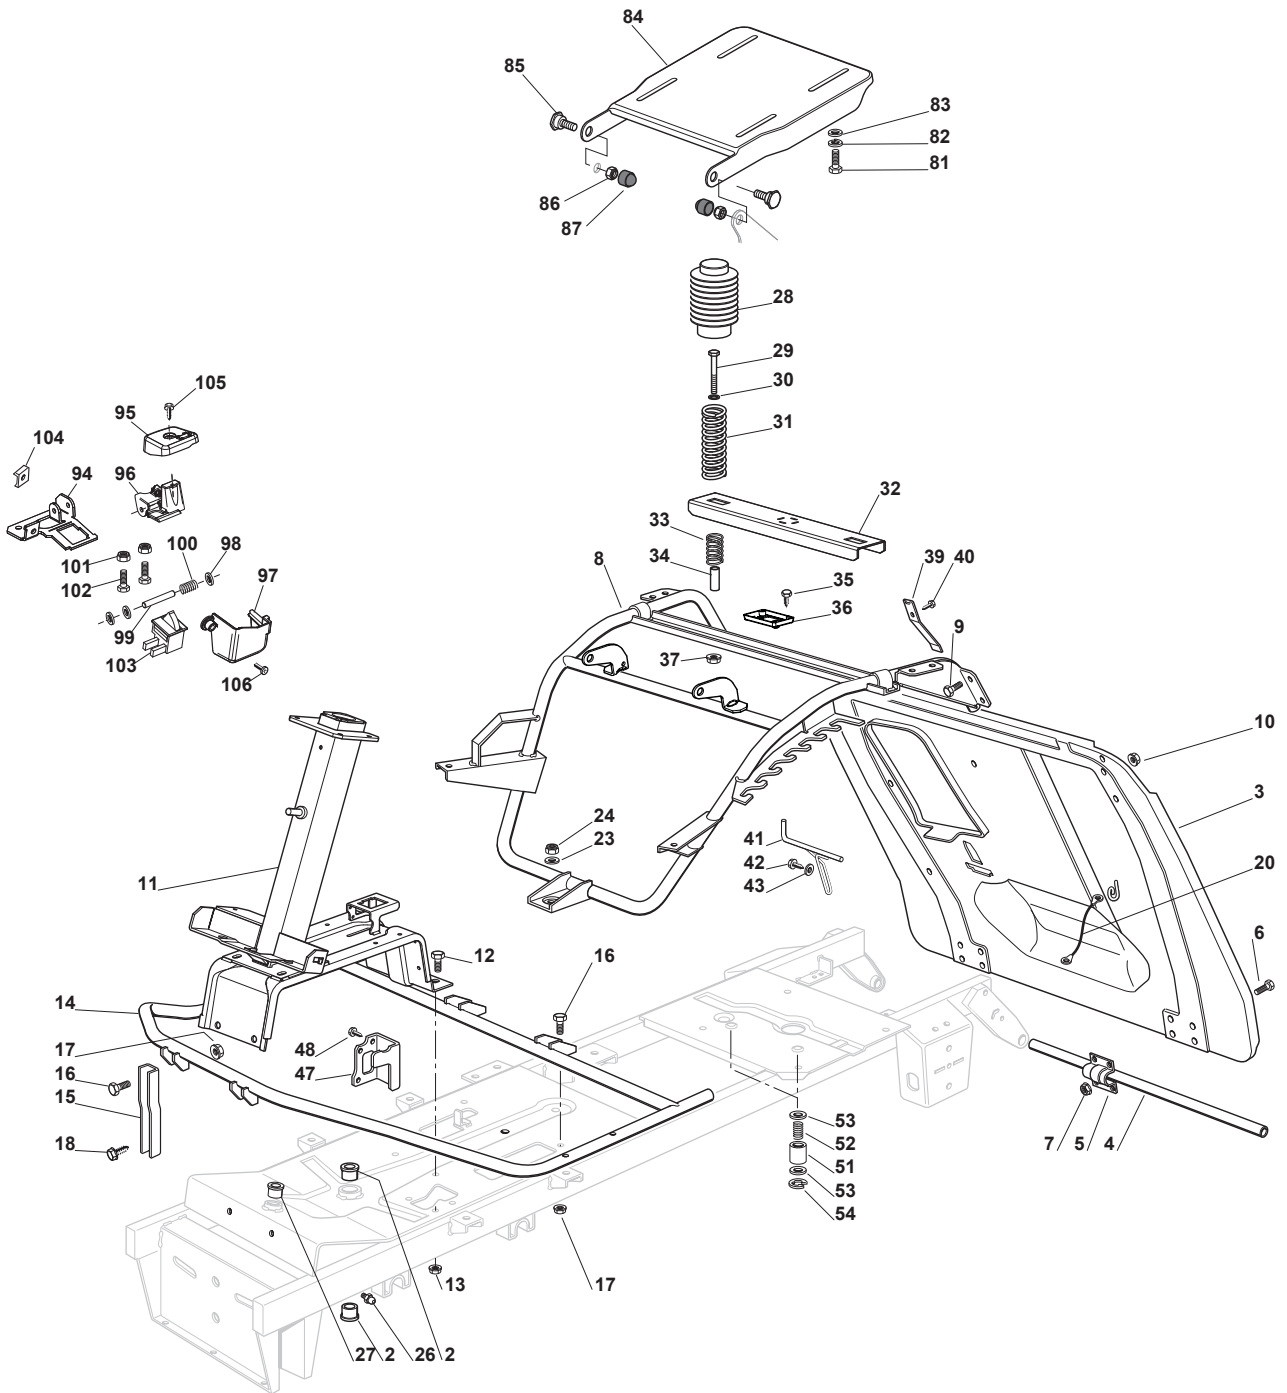

THIS INFORMATION IS NOT INTENDED FOR SALE OR RESALE, AND THIS NOTICE MUST REMAIN ON ALL COPIES.

Fig.	Quantity	Part No	Description	Notes
2	2	125034002/1	Bushing	
3	1	384545057/3	Rear Plate	
4	1	127037000/1	Rear Plate Fulcrum	
5	2	325547012/1	Plate	
6	8	112791213/1	Screw	
7	8	112292102/0	Nut	
8	1	384801149/0	Chassis	
9	4	112792611/0	Screw	
10	4	112293201/0	Nut	
11	1	382785243/0	Steering Column Support	
12	4	112792611/0	Screw	
13	4	112293201/0	Nut	
14	1	384801107/2	Footboard Support	
15	2	327787025/0	Support	
16	4	112792611/0	Screw	
17	4	112293201/0	Nut	
18	2	112735120/0	Screw	
20	1	384040300/0	Rear Plate	
23	1	112523060/0	Washer	
24	1	112155000/0	Nut	
26	1	112379511/0	Grease Dispenser	
27	1	125034001/0	Brass	
28	2	325122003/0	Hood	
29	2	112691400/0	Screw	
30	2	112521350/0	Washer	
31	2	127430602/0	Spring	
32	1	327543047/0	Plate	
33	2	125430263/0	Spring	
34	2	125160048/0	Spacer	
35	2	112728686/0	Screw	
36	1	325785379/1	Support	
37	2	112293201/0	Nut	
39	1	127430600/0	Spring	
40	1	112735110/0	Screw	
41	1	127294001/0	Rear Conveyor Guide	
42	1	112735120/0	Screw	
43	1	112523040/0	Washer	
47	1	327772095/0	Micro Handbrake Stirrup Support	
48	2	112735105/0	Screw	
51	2	127047012/0	Fast Release Bush Rider	
52	2	127430577/0	Spring	
53	4	325670008/1	Washer	
54	2	112000955/0	Benzing Ring	
81	4	112793101/0	Screw	
82	4	112583500/0	Grower	
83	4	112523060/0	Washer	
84	1	382547061/0	Plate	
85	2	122524970/2	Fulcrum Pin	
86	2	112155010/0	Nut	
87	2	118203854/0	Screw	
94	1	327773091/0	Bracket	

Fig.	Quantity	Part No	Description	Notes
95	1	327110564/0	Cover	
96	1	327787113/0	Support	
97	1	327600182/0	Guard	
98	2	112604896/0	Crown Fastener	
99	1	122517866/0	Pin	
100	1	127430601/0	Spring	
101	2	112791200/1	Screw	
102	2	112292102/0	Nut	
103	1	119410613/0	Microswitch	
104	1	112437503/0	Plate	
105	1	112728686/0	Screw	
106	1	112789008/0	Screw	