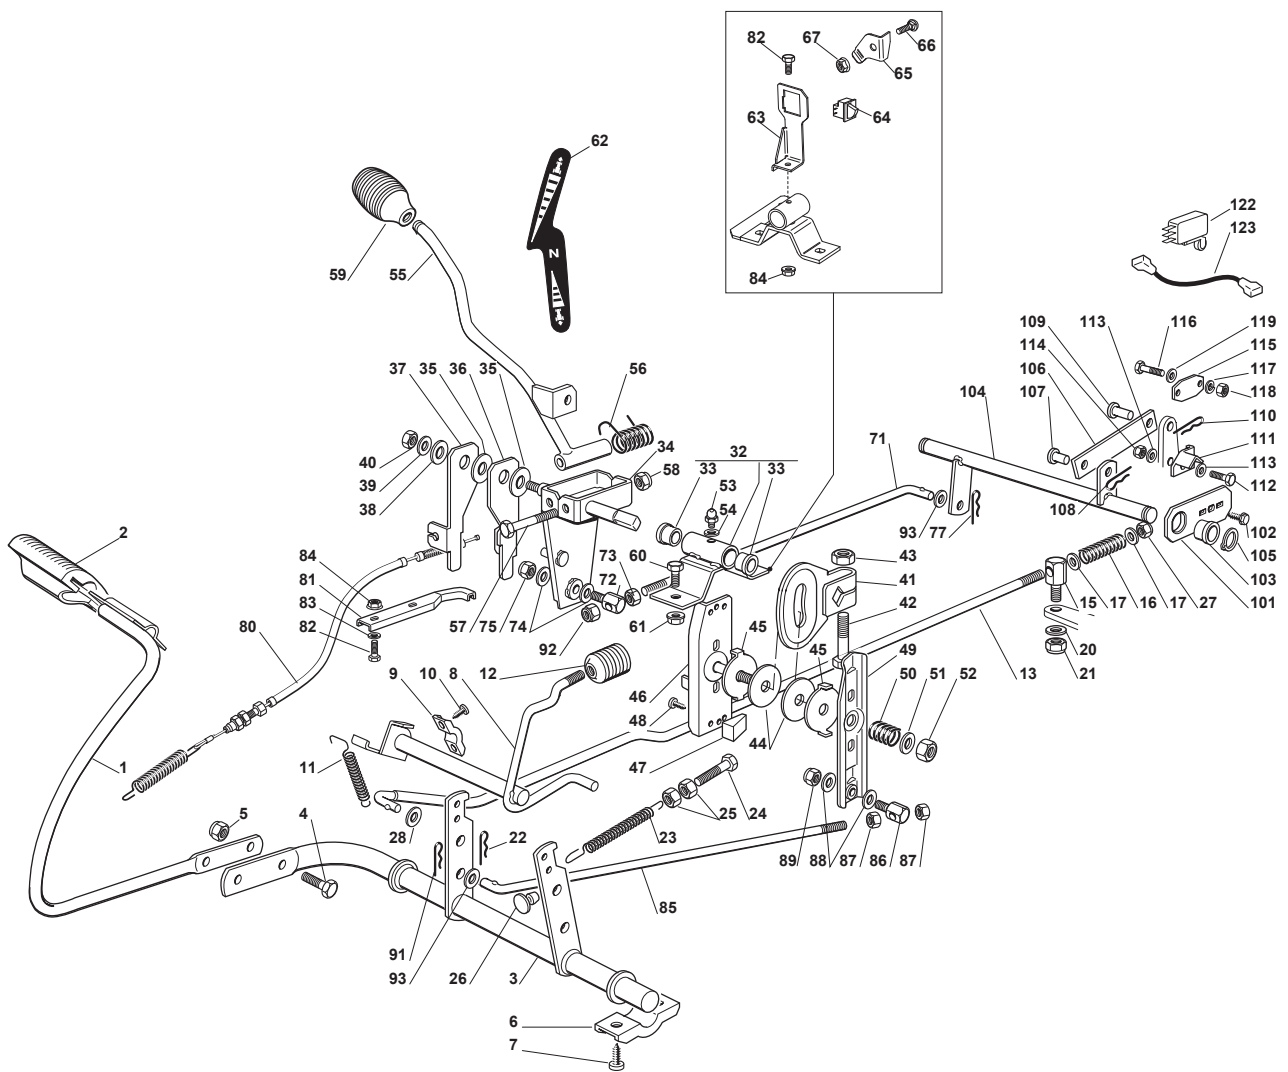

Fig.	Quantity	Part No	Description	Notes
70	1	112521330/0	Washer	
71	1	112154510/0	Nut	
72	1	384004608/0	Cable	
73	1	112604899/0	Crown Fastener	
81	4	112793101/0	Screw	
82	4	112583500/0	Grower	
83	4	112523060/0	Washer	
84	1	382547061/0	Plate	
85	2	122524970/2	Fulcrum Pin	
86	2	112155010/0	Nut	
87	2	118203854/0	Screw	
94	1	327773091/0	Bracket	
95	1	327110564/0	Cover	
96	1	327787113/0	Support	
97	1	327600182/0	Guard	
98	2	112604896/0	Crown Fastener	
99	1	122517866/0	Pin	
100	1	127430601/0	Spring	
101	2	112791200/1	Screw	
102	2	112292102/0	Nut	
103	1	119410613/0	Microswitch	
104	1	112437503/0	Plate	
105	1	112728686/0	Screw	
106	1	112789008/0	Screw	

Fig.	Quantity	Part No	Description	Notes
1	1	384503001/0	Pedal	
2	1	125110267/0	Clamp Cover	
3	1	384001015/1	Axle	
4	2	112793301/0	Screw	
5	2	112155000/0	Nut	
6	2	327546015/2	Plate	
7	4	112731350/0	Screw	
8	1	384001011/2	Axle	
9	2	325547049/0	Plate	
10	4	112731601/0	Screw	
11	1	127430552/0	Spring	
12	1	127395050/1	Knob	
13	1	127034070/0	Rod	
15	1	125510067/1	Pin	
16	1	125430236/0	Spring	
17	2	112521360/0	Washer	
20	1	112523050/0	Washer	
21	1	112155000/0	Nut	
22	1	124487997/0	Cotter Pin	
23	1	125430210/1	Brake Spring	
24	1	122943005/0	Screw	
25	2	112293200/0	Nut	
26	1	127275000/0	Grommet	
27	1	112156602/0	Nut	
28	1	325670011/0	Antifriction Washer	
32	1	384773568/1	Lever	
33	2	127045080/0	Bushing	
34	1	384773561/0	Lever	
35	2	322672151/0	Antifriction Washer	
36	1	327772101/0	Clamp	
37	1	327772103/0	Clamp	
38	1	322672152/0	Antifriction Washer	
39	1	112523060/0	Washer	
40	1	112155010/0	Nut	
41	1	327734055/0	Sector	
42	1	112794900/0	Screw	
43	1	112155020/0	Nut	
44	2	127158000/0	Plate	
45	2	327670053/0	Washer	
46	1	384773565/0	Clamp	
47	2	127063020/0	Cam	
48	2	112735110/0	Screw	
49	1	384773563/0	Lever	
50	1	127430560/0	Clutch Spring	
51	1	325670008/1	Washer	
52	1	112155020/0	Nut	
53	1	112379511/0	Grease Dispenser	
54	1	112521331/0	Washer	
55	1	384317101/0	Lever, Speed Drive Control	
56	1	125430226/0	Spring	
57	1	112692050/0	Screw	