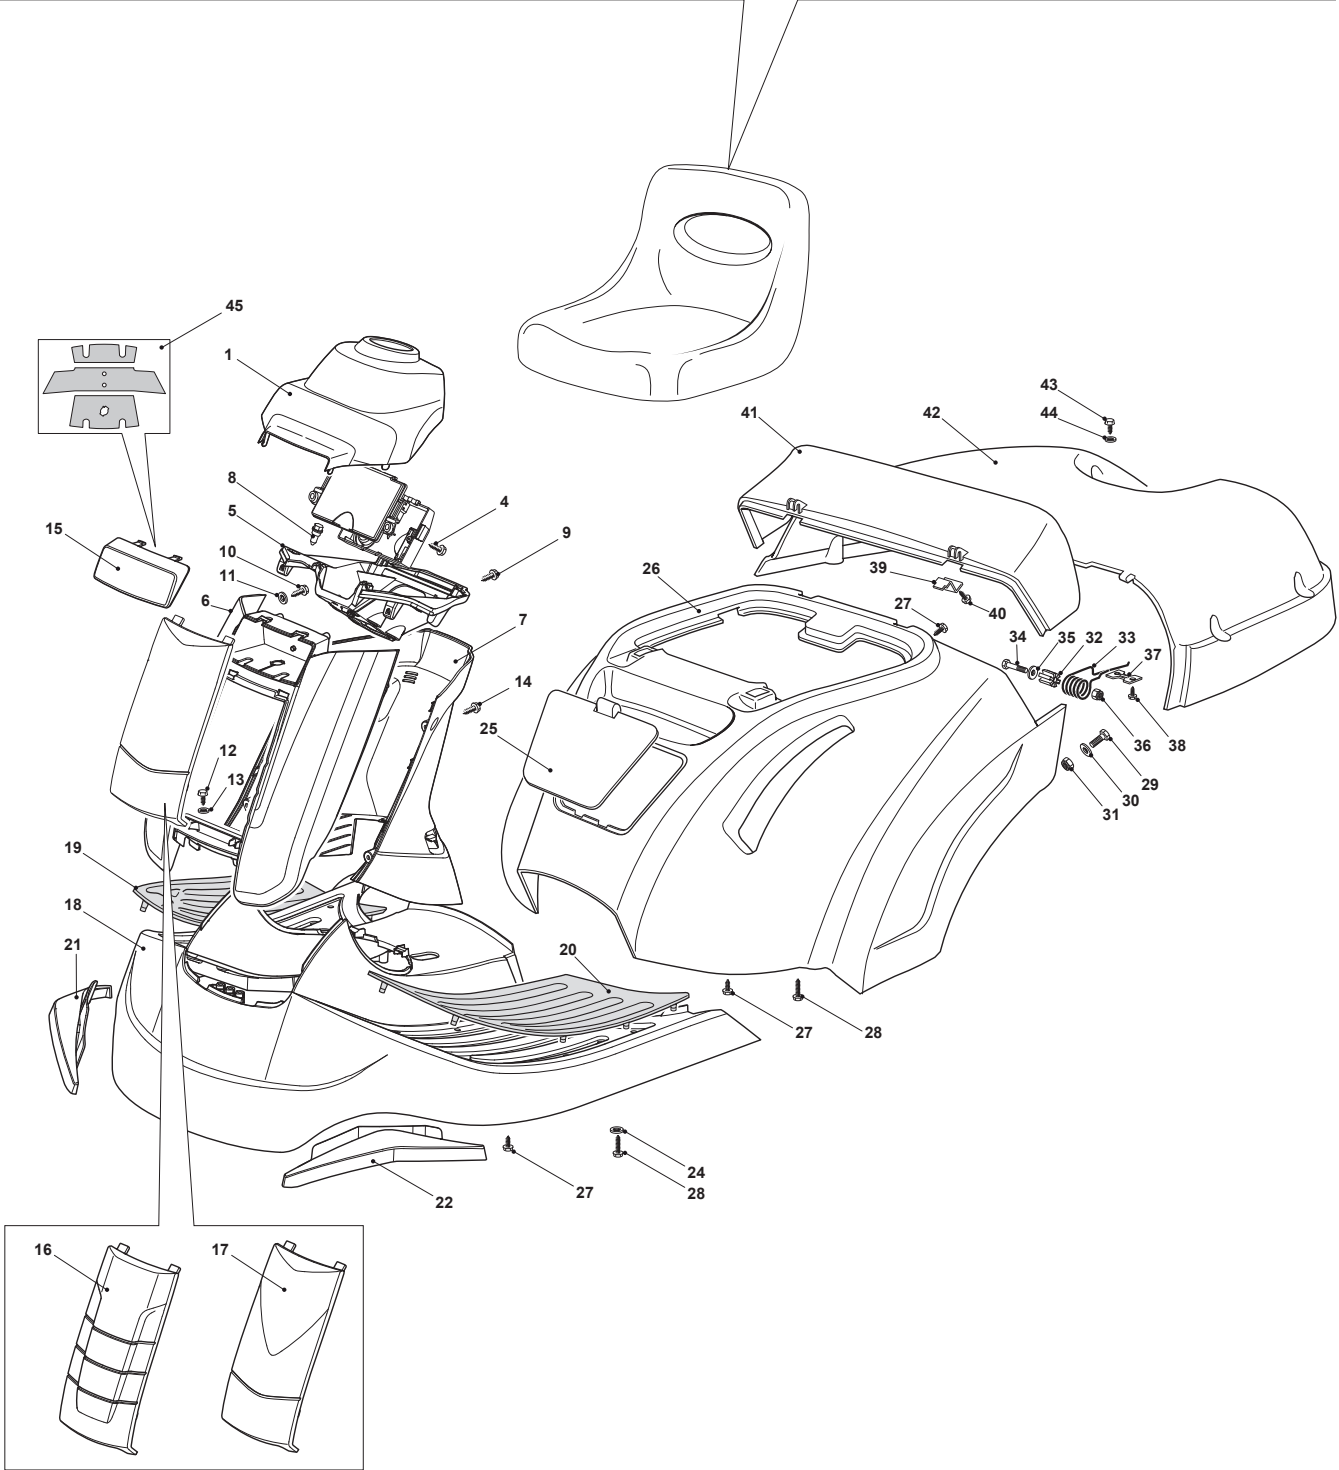

Fig.	Quantity	Part No	Description	Notes
29	2	112791213/1	Screw	
30	2	112523040/0	Washer	
31	2	112154510/0	Nut	
32	2	127047003/0	Bushing	
33	2	127430551/1	Spring	
34	2	112691200/0	Screw	
35	2	112523070/0	Washer	
36	2	112155000/0	Nut	
37	2	327546001/0	Plate	
38	4	112735406/0	Screw	
39	2	327546003/0	Plate	
40	2	112735406/0	Screw	
41	1	327110302/2	Red Fixed Grass-Catcher Cover	
41	1	127110360/0	Yellow Fixed Grass-catcher Cover	
41	1	327110470/0	White Grass-Catcher Cover	
41	1	327110461/0	Grass-Catcher Cover, Fixed Green	
41	1	327110353/1	Grass-Catcher Cover, Fixed Red	
42	1	327110303/1	Grass-Catcher Cover, Mobile Red	
42	1	327110354/1	Grass-Catcher Cover, Mobile Orange	
42	1	327110471/0	Grass-Catcher Cover, Mobile White	
42	1	327110462/0	Grass-Catcher Cover, Mobile Green	
42	1	127110361/0	Grass-Catcher Cover, Mobile Yellow	
43	4	112729601/1	Screw	
44	4	112523020/0	Washer	
45	1	114366202/0	Light Label	
61	1	125722463/0	Seat	
62	1	125722453/1	Seat	
63	1	125722471/0	Seat	
64	1	125722456/0	Seat	
65	1	125722470/0	Seat	
66	1	125722477/0	Seat