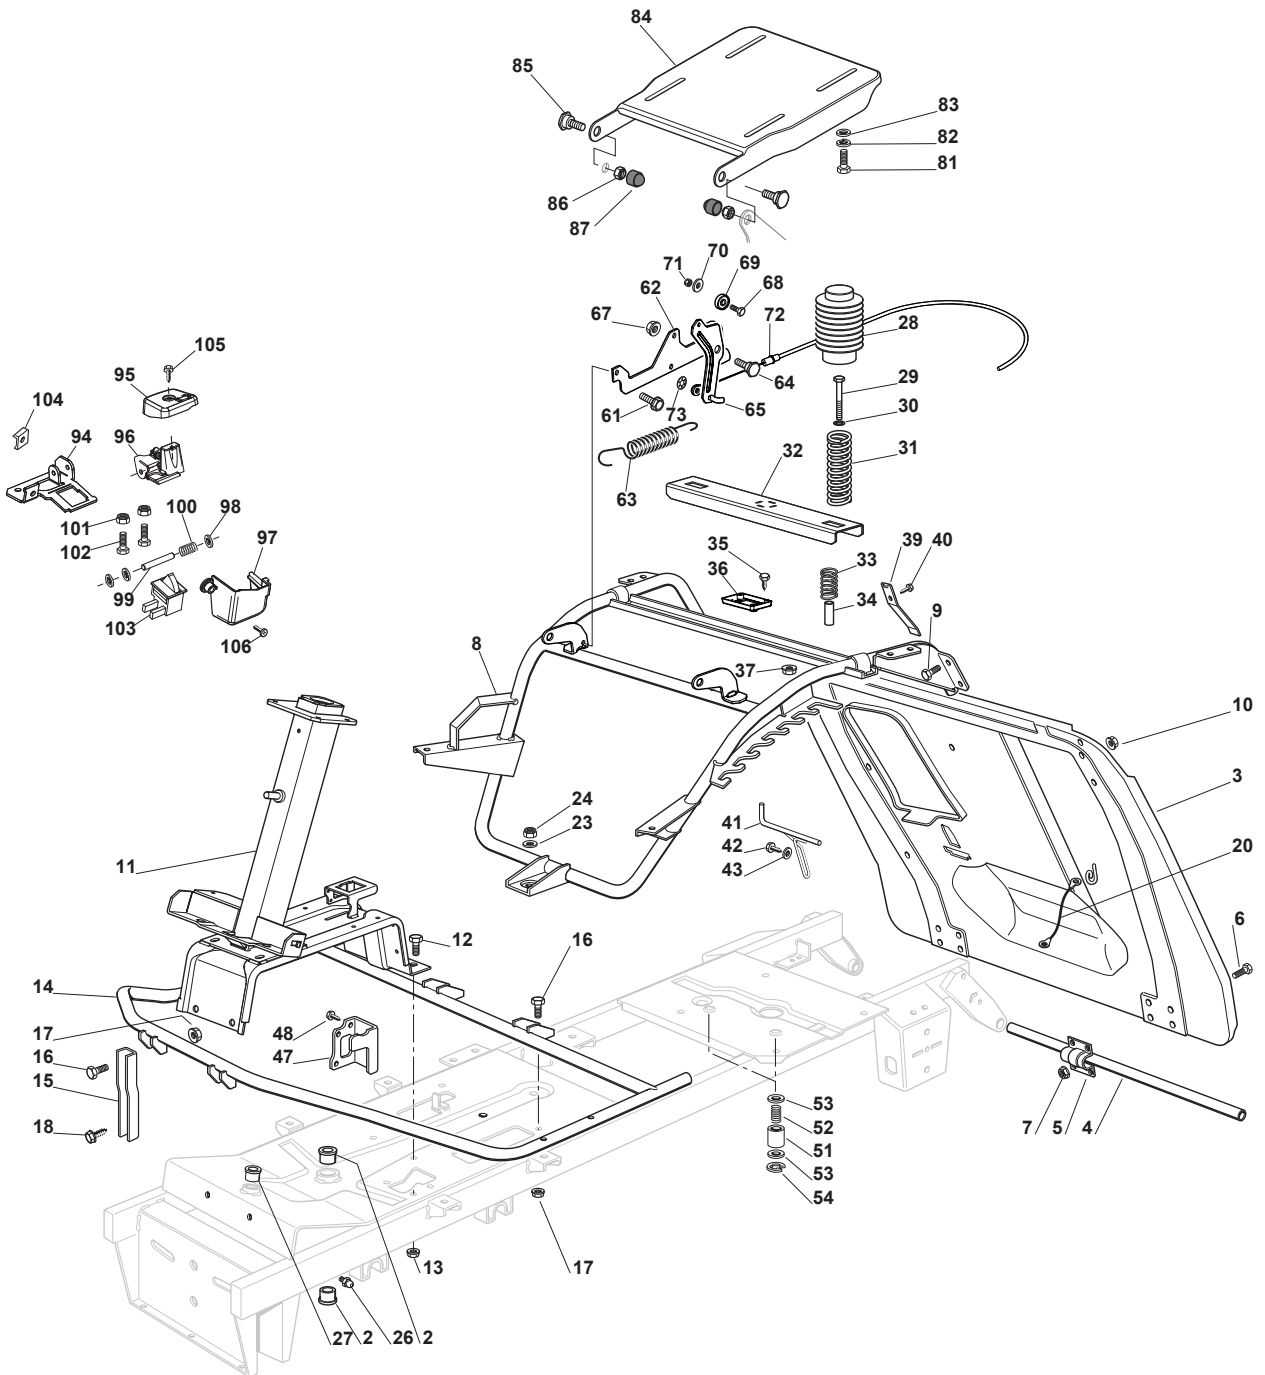

Fig.	Quantity	Part No	Description	Notes
95	1	327110564/0	Cover	
96	1	327787113/0	Support	
97	1	327600182/0	Guard	
98	2	112604896/0	Crown Fastener	
99	1	122517866/0	Pin	
100	1	127430601/0	Spring	
101	2	112791200/1	Screw	
102	2	112292102/0	Nut	
103	1	119410613/0	Microswitch	
104	1	112437503/0	Plate	
105	1	112728686/0	Screw	
106	1	112789008/0	Screw	

Fig.	Quantity	Part No	Description	Notes
70	1	112521330/0	Washer	
71	1	112154510/0	Nut	
72	1	384004608/0	Cable	
73	1	112604899/0	Crown Fastener	
81	4	112793101/0	Screw	
82	4	112583500/0	Grower	
83	4	112523060/0	Washer	
84	1	382547061/0	Plate	
85	2	122524970/2	Fulcrum Pin	
86	2	112155010/0	Nut	
87	2	118203854/0	Screw	
94	1	327773091/0	Bracket	
95	1	327110564/0	Cover	
96	1	327787113/0	Support	
97	1	327600182/0	Guard	
98	2	112604896/0	Crown Fastener	
99	1	122517866/0	Pin	
100	1	127430601/0	Spring	
101	2	112791200/1	Screw	
102	2	112292102/0	Nut	
103	1	119410613/0	Microswitch	
104	1	112437503/0	Plate	
105	1	112728686/0	Screw	
106	1	112789008/0	Screw	