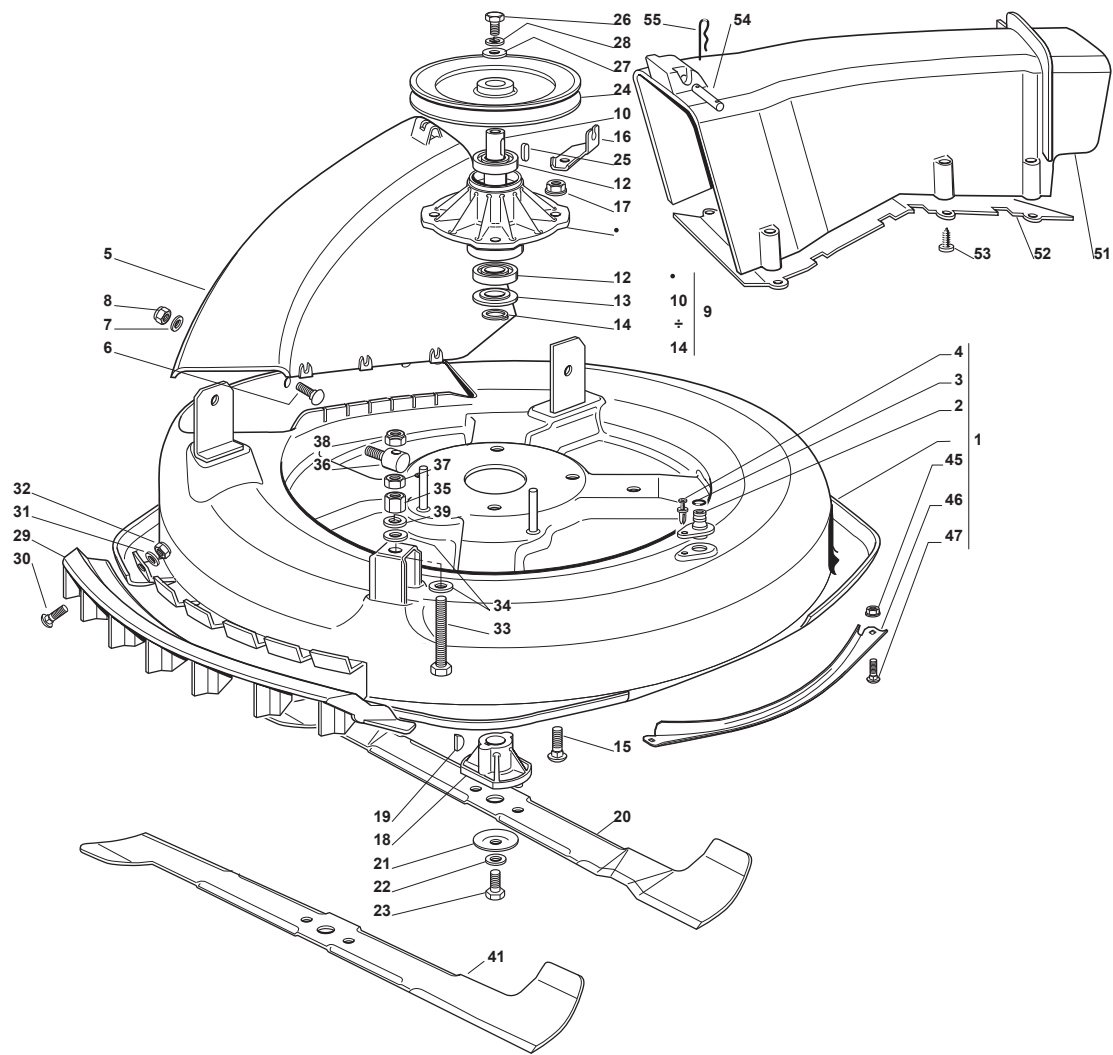

F 72 FL HYDRO

Ride-on 72 Blades Engagement

Issue 8 - 2015

Fig.	Quantity	Part No	Description	Notes
85	1	112155010/0	Nut	
86	1	112521350/0	Washer	
87	1	127430566/0	Spring	
88	1	127160057/0	Spacer	

Fig.	Quantity	Part No	Description	Notes
1	1	384564111/0	Cutting Plate Black	
1	1	384564112/0	Cutting Plate Red	
1	1	384564113/0	Cutting Plate Yellow	
2	1	125033060/0	Washing Cutting Deck Connection	
3	1	119035000/0	Or Ring	
4	1	112500030/0	Rivet	
5	1	327045000/1	Conveyor Inlet	
6	6	112815210/0	Screw	
7	6	112523040/0	Washer	
8	6	112154510/0	Nut	
9	1	384207250/0	Flange Assy	
10	1	127023000/0	Shaft	
12	2	119216047/0	Bearing	
13	1	325160501/0	Dust Cover Disc	
14	1	112609260/0	Seeger	
15	4	112818700/0	Screw	
16	1	327787067/0	Support	
17	4	112154210/0	Nut	
18	1	125463200/0	Blade Hub	
19	1	112139100/0	Feather, Crankshaft Ø 22,2	
20	1	184109503/0	Blade Winged	
21	1	122160400/0	Elastic Disc	
22	1	112523080/0	Washer	
23	1	112735694/0	Screw	
24	1	127604009/0	Pulley	
25	1	112139480/0	Feather	
26	1	112793102/0	Screw	
27	1	125670007/0	Washer	
28	1	112583500/0	Grower	
29	1	127488000/0	Air Intake Grill	
30	4	112815200/0	Screw	
31	4	112521340/0	Washer	
32	4	112154510/0	Nut	
33	1	112794970/0	Screw	
34	2	112523080/0	Washer	
35	1	112154250/0	Nut	
36	1	125510007/2	Pin	
37	1	112295200/0	Nut	
38	1	112156602/0	Nut	
39	1	112585100/0	Washer	
41	1	184109502/0	Winged Blade	
45	4	112154510/0	Nut	
46	2	327543009/0	Deck Profile,Black	
46	2	327543011/0	Deck Profile,Red	
46	2	327543013/0	Deck Profile,Yellow	
47	4	112815210/0	Screw	
51	1	127107501/0	Conveyor	
52	1	327140051/1	Deflector	
53	8	112735403/0	Screw	
54	1	127510097/1	Pin	
55	2	124487997/0	Cotter Pin	