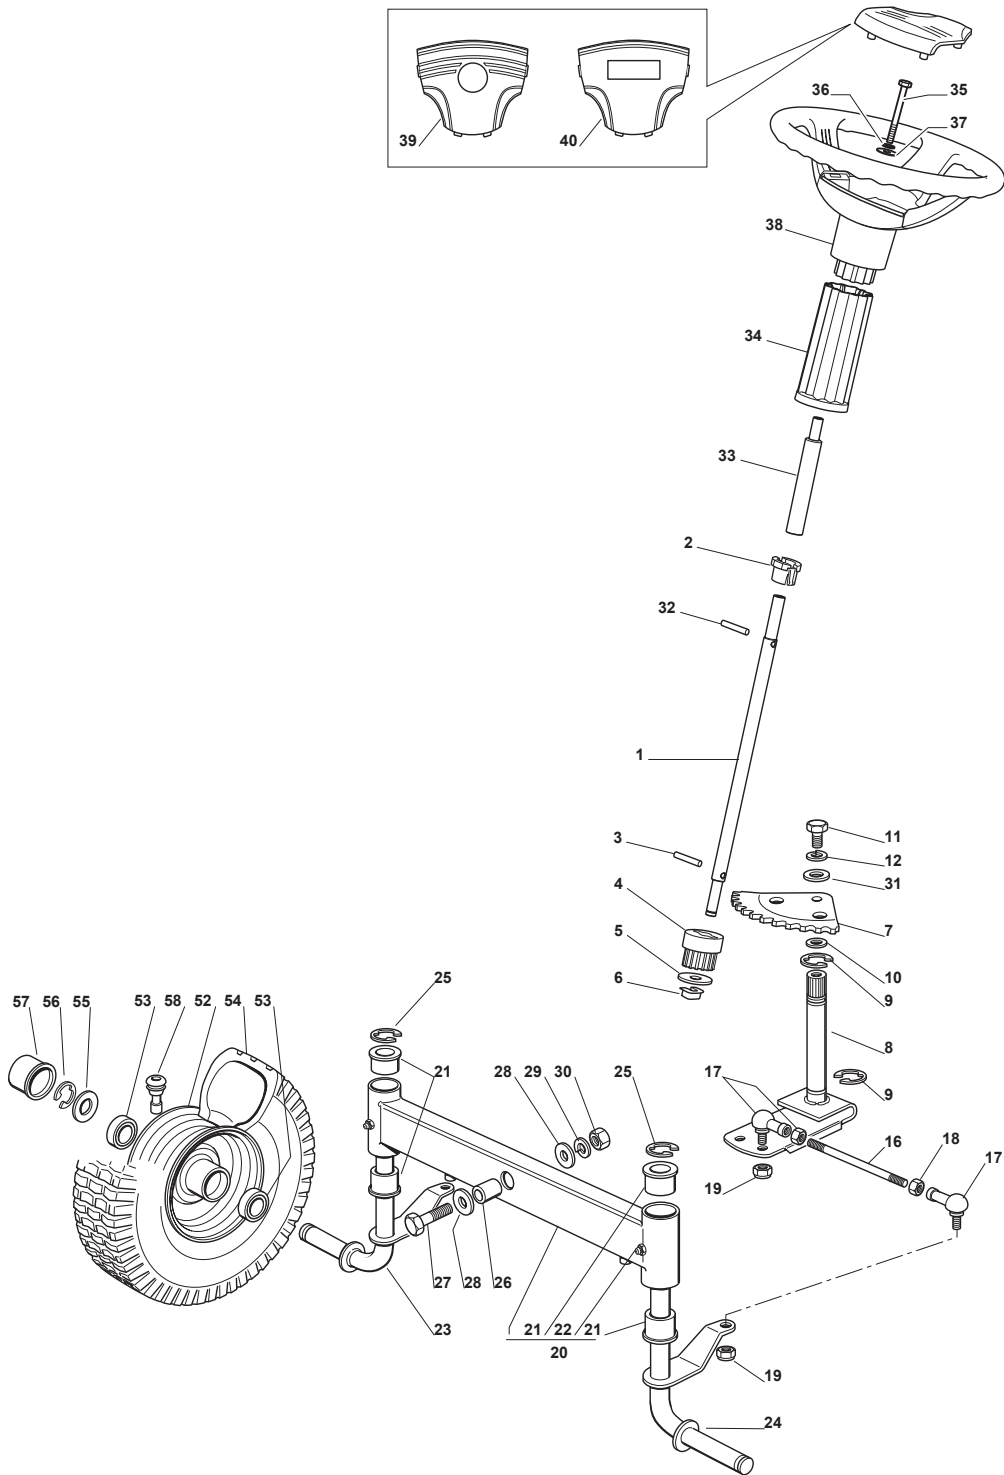

Fig.	Quantity	Part No	Description	Notes
1	1	127520053/0	Steering Column	
2	1	325038004/0	Bushing	
3	1	112622650/0	Dowel pin	
4	1	127570050/0	Pinion	
5	1	112521370/0	Washer	
6	1	112436030/0	Plate	
7	1	384735551/0	Steering Sector	
8	1	384000501/0	Shaft	
9	2	112001000/0	Benzing Ring	
10	2	112520031/0	Washer	
11	1	112793102/0	Screw	
12	1	112583500/0	Grower	
16	2	127840050/0	Tie Rod	
17	4	122746609/0	Joint	
18	2	112295201/0	Nut	
19	4	112156602/0	Nut	
20	1	184034057/0	Complete Forecarriage Equalizer Ass.Y	
21	4	125034002/1	Bushing	
22	2	112379511/0	Grease Dispenser	
23	1	384230401/0	Right Stub Axle	
24	1	384230403/0	Left Stub Axle	
25	2	112001000/0	Benzing Ring	
26	1	125160016/0	Spacer	
27	1	112692695/0	Screw	
28	2	112523100/0	Washer	
29	1	112587100/0	Grower	
30	1	112295300/0	Nut	
31	1	112521350/0	Washer	
32	1	112620300/0	Spring	
33	1	127160060/0	Extension column	
34	1	325785419/0	Steering Wheel Support	
35	1	127840055/0	Tie Rod	
36	1	112540260/0	Grower	
37	1	112523070/0	Washer	
38	1	325961220/0	Steering Wheel	
39	1	325580503/0	Steering Plate Cover	
40	1	325580504/0	Steering Plate Cover	
52	2	184044007/0	Rimm	
53	4	125122200/2	Bearing	
54	2	127590050/0	Tyre	
55	2	125670005/1	Washer	
56	2	112001000/0	Benzing Ring	
57	2	122110230/0	Hub Cover	
58	2	125950000/0	Valve