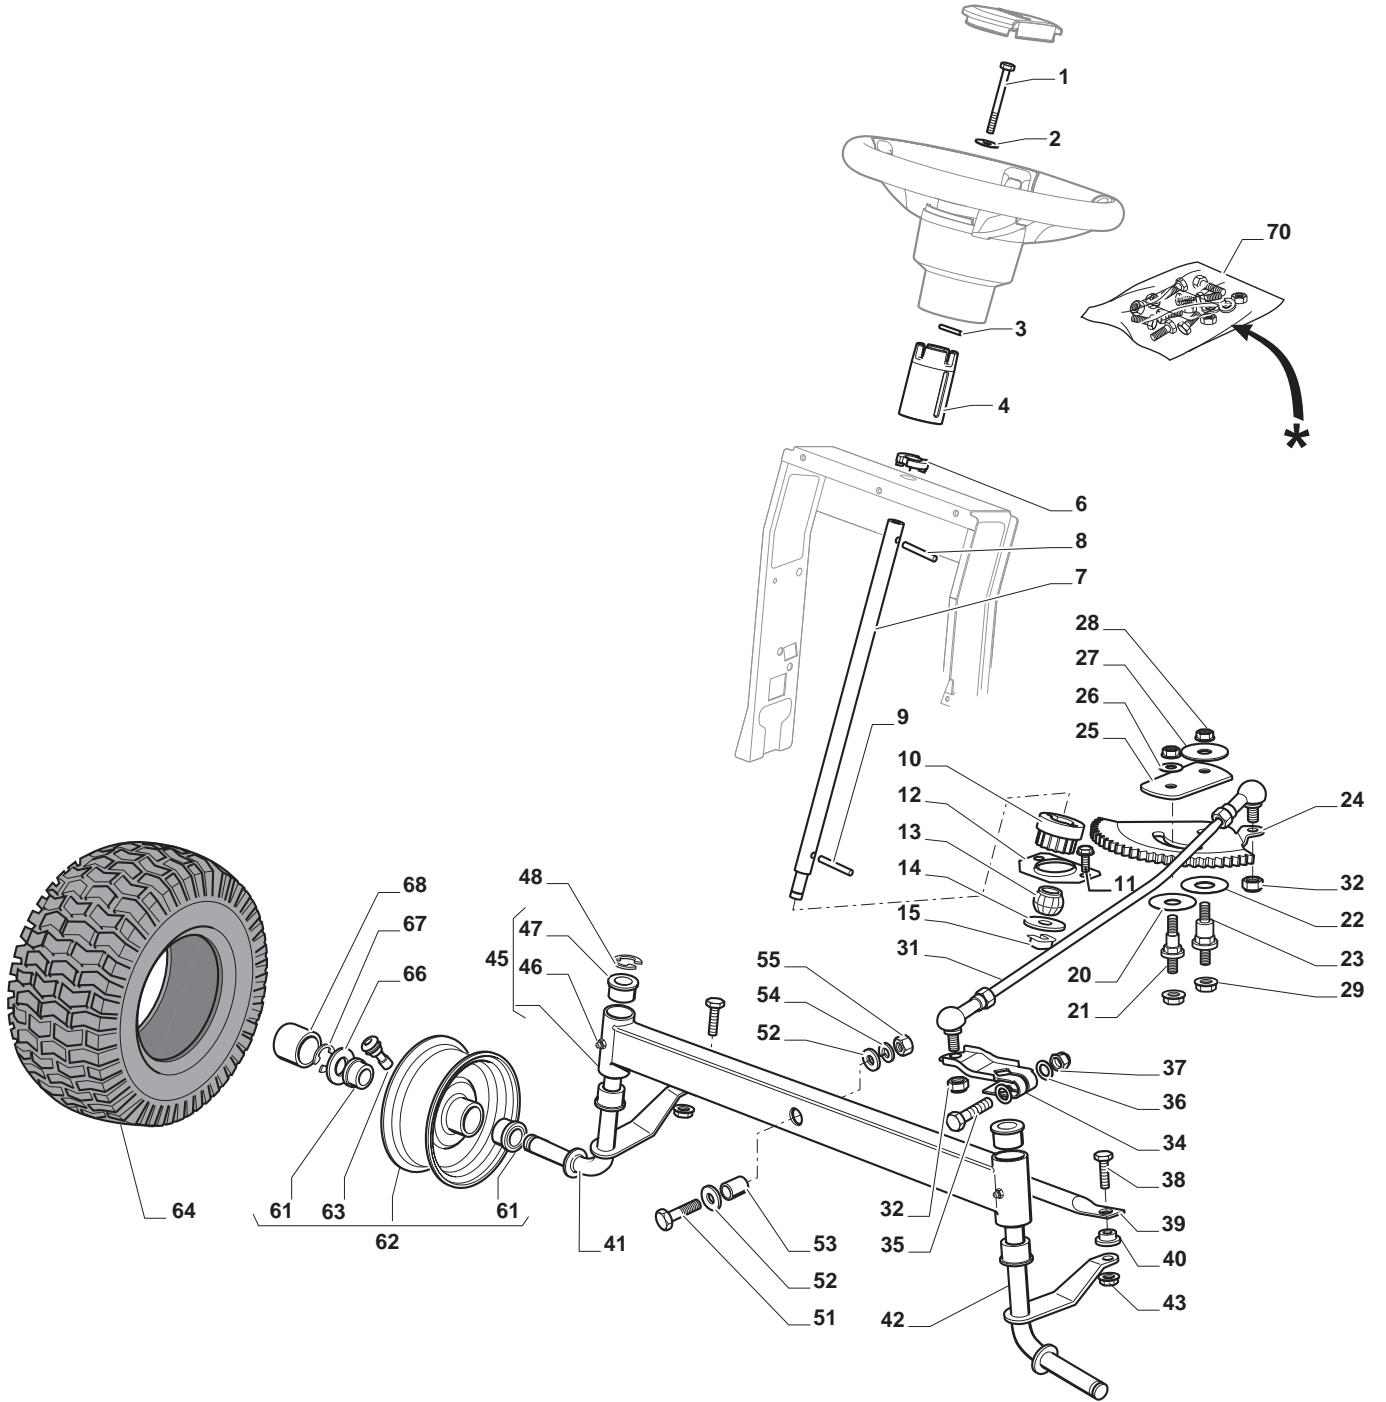

Steering							for STIGA models
POS	CODE	Q.TY	DESCRIPTION	DESCRIZIONE	DESCRIPTION	BESCHREIBUNG	NOTES
1	112692050/0	1	Screw	Vite	Vis	Schraube	
2	112540260/0	1	Washer	Rondella	Rondelle	Scheibe	
3	112523070/0	1	Pin	Spina	Ressort	Stift	
4	382785266/0	1	Support	Supporto	Support	Halter	
6	325038008/0	1	Bushing	Boccola	Douille	Büchse	
7	125520007/0	1	Steering Column	Piantone Sterzo	Tube De Direction	Lenkungsaeule	
8	112620300/0	1	Pin	Spina	Ressort	Stift	
9	112622650/0	1	Pin	Spina	Goupille	Stift	
10	125570003/0	1	Pinion	Pignone	Pignon	Ritzel	
11	127943051/0	2	Screw	Vite	Vis	Schraube	
12	325785213/1	1	Support	Supporto	Support	Halter	
13	325743000/0	1	Joint Tc/Junior	Snodo	Joint	Gelenk	
14	112521370/0	1	Washer	Rondella	Rondelle	Scheibe	
15	112436030/0	1	Plate	Piastrina	Plaque	Plattechen	
20	322672151/0	1	Antifriction Washer	Rondella Antifrizione	Rondelle Antifriccion	Anti Friktionswäscher	
21	125510104/0	1	Pin	Perno	Pivot	Bolzen	
22	125670023/0	1	Washer	Rondella	Rondelle	Scheibe	
23	125510109/0	1	Pin	Perno	Pivot	Bolzen	
24	325735519/0	1	Steering Shaft	Settore Sterzo	Secteur Direction	Lenkkranz	
25	325547233/0	1	Plate	Piastrina	Plaque	Plättchen	
26	112369500/0	1	Elastic Washer	Disco Elastico	Disque Elastique	Federscheibe	
27	122160400/0	1	Elastic Washer	Disco Elastico	Disque Elastique	Federscheibe	
28	112155010/0	2	Nut	Dado	Écrou	Mutter	
29	112155010/0	2	Nut	Dado	Écrou	Mutter	
31	382000566/2	1	Rod	Asta	Tige	Stange	
32	112156602/0	2	Nut	Dado	Écrou	Mutter	
34	325318243/0	1	Lever	Leva	Levier	Hebel	
35	112692390/0	1	Screw	Vite	Vis	Schraube	
36	112521360/0	2	Washer	Rondella	Rondelle	Scheibe	
37	112156602/0	1	Nut	Dado	Écrou	Mutter	
38	125510103/0	2	Pin	Perno	Pivot	Bolzen	
39	325840029/0	1	Tie Rod	Tirante	Tirant	Spannstange	
40	325038007/0	2	Bushing	Boccola	Douille	Büchse	
41	382230369/0	1	Right Stub Axle	Fusello Destro	Fuseau Droit	Rechter Achsschenkel	13"
41	382230373/0	1	Right Stub Axle	Fusello Destro	Fuseau Droit	Rechter Achsschenkel	15"
42	382230371/0	1	Left Stub Axle	Fusello Sinistro	Fuseau Gauche	Linker Achsschenkel	13"
42	382230375/0	1	Left Stub Axle	Fusello Sinistro	Fuseau Gauche	Linker Achsschenkel	15"
43	112155000/0	2	Nut	Dado	Écrou	Mutter	
45	382034030/0	1	Equalizer W/ Bush And Lubricator	Bilanciere Con Boccola Ed Ingrassatore	Balancier Avec Douille Et Graisseur	Kipphebel Mit Büchse Und Fettbüchse	
46	112379511/0	2	Grease Dispenser	Ingrassatore	Graisseur	Fettbüchse	
47	125034002/1	4	Bush	Boccola	Douille	Büchse	
48	112001010/0	1	Benzing Ring	Anello Benzing	Anneau Benzing	Ring Benzing	
51	112692695/0	1	Screw	Vite	Vis	Schraube	
52	112523100/0	2	Washer	Rondella	Rondelle	Scheibe	
53	125160016/0	1	Equalizer Spacer	Distanziale	Entretoise	Entfernungsstück	
54	112587100/0	1	Grower	Grower	Grower	Grower	
55	112295300/0	1	Nut	Dado	Ecrou	Mutter	
61	125122200/2	4	Bearing	Cuscinetto	Roulement	Lager	
62	182000598/0	2	Rimm	Cerchio Ruota	Bandage Roue	Vorderrad Felger	
63	125950000/0	2	Valve	Valvola	Soupape	Ventil	
64	125590014/0	2	Tyre	Pneumatico	Pneu	Reifen	13"
64	127590066/0	2	Tyre	Pneumatico	Pneu	Reifen	15"
66	125670005/1	2	Washer	Rosetta	Rondelle	Scheibe	
67	112001010/0	2	Benzing Ring	Anello Benzing	Anneau Benzing	Ring Benzing	
68	322110239/0	2	Hub Cover	Coprimozzo	Couvre-Moyeu Noir	Nabedeckel	Stiga Style
70	382180124/0	1	Screw	Vite	Vis	Schraube