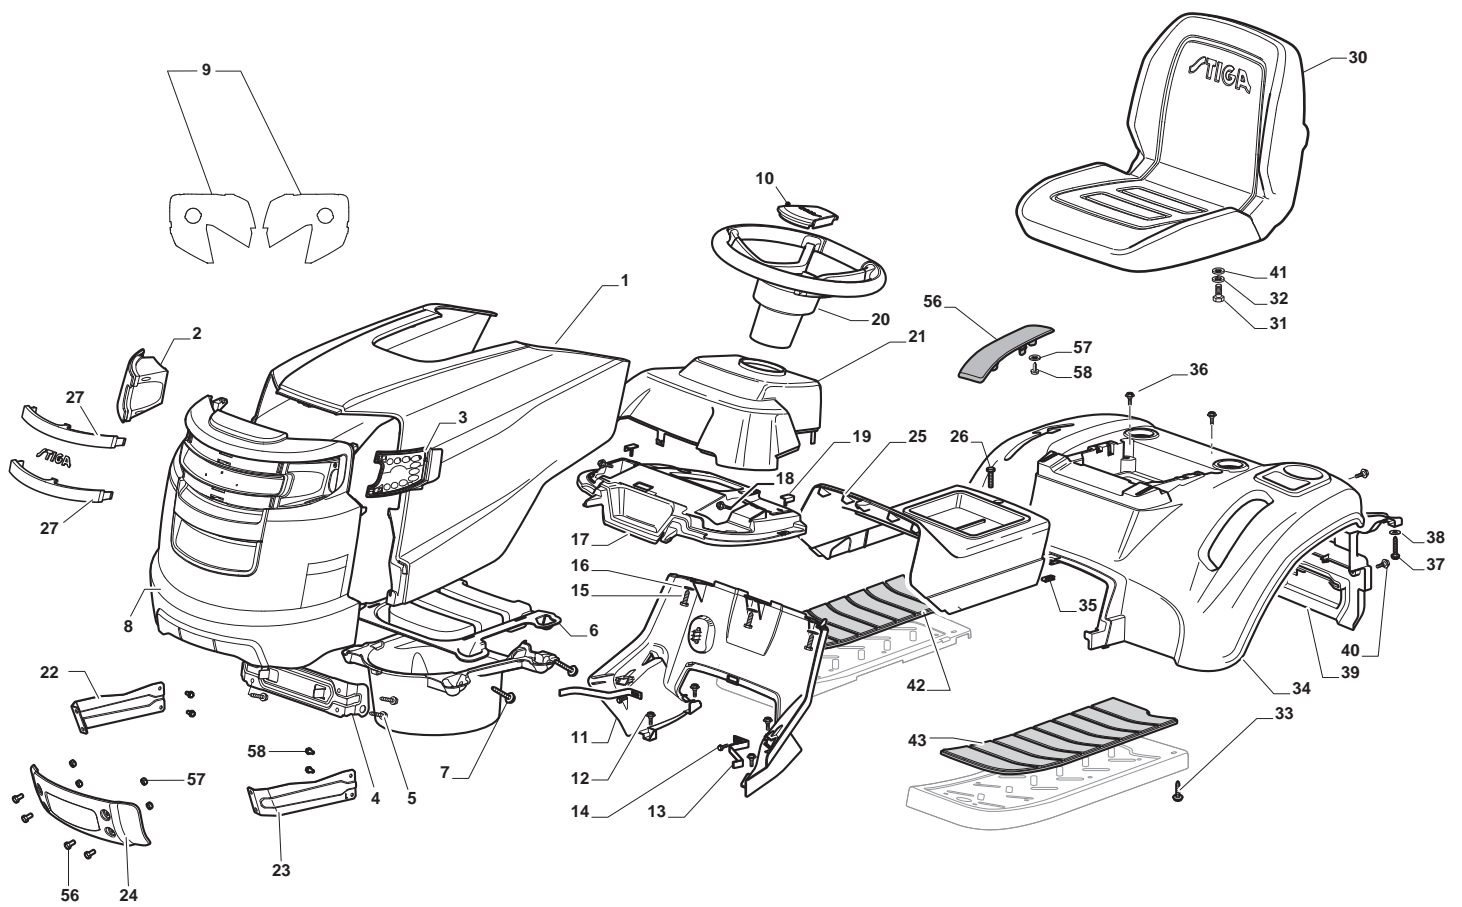

Body							for STIGA models
POS	CODE	Q.TY	DESCRIPTION	DESCRIZIONE	DESCRIPTION	BESCHREIBUNG	NOTES
1	325076912/0	1	Engine Hood Yellow	Cofano Giallo	Capot Jaune	Haubesatz Gelb	
2	382185502/0	1	Right Led Light	Fanale Led Destro	Right Led Light	Right Led Light	
3	382185503/0	1	Left Led Light	Fanale Led Sinistro	Left Led Light	Left Led Light	
4	325785365/0	1	Engine Hood Support	Supporto Cofano	Support Capot	Haubesatzhalter	
5	112735403/0	4	Screw	Vite	Vis	Schraube	
6	325108044/1	1	Conveyor	Convogliatore	Convoyeur	Konveyor	
7	112728692/0	4	Screw	Vite	Vis	Schraube	
8	325076954/0	1	Frontal Hood	Frontale Cofano	Frontal Hood	Frontal Hood	
9	114363452/0	2	Label	Etichetta	Etiquette	Aufkleber	
10	325580508/0	1	Steering Plate	Placca Volante	Plaque Volant	Lenkradplatte	
11	325785298/0	1	Dashboard Support	Supporto Cruscotto	Support Tableau Comm.	Konsolehalter	
12	125943010/0	4	Screw	Vite	Vis	Schraube	
13	325270325/0	2	Guide	Guida	Guide	Führung	
14	112735599/0	2	Screw	Vite	Vis	Schraube	
15	112735406/0	3	Screw	Vite	Vis	Schraube	
16	112523040/0	3	Washer	Rondella	Rondelle	Scheibe	
17	325120209/0	1	Dashboard	Cruscotto	Console	Konsole	
18	125943010/0	2	Screw	Vite	Vis	Schraube	
19	325260003/0	2	Grommet	Gommino	Caoutchouc	Gummi	
20	325961221/1	1	Steering Wheel	Volante	Volant	Lenkrad	
21	325120203/0	1	Cover	Coperchio	Couvercle	Deckel	
22	382785255/0	1	Right Support	Supporto Destro	Support Droit	Halter, Rechter	
23	382785257/0	1	Left Support	Supporto Sinistro	Support Gauche	Halter, Linke	
24	382263501/0	1	Bumper	Paraurti	Bumper	Stoßfänger	
25	325110463/0	1	Cover Grey	Copertura Grigio	Couvre Gris	Kappe Grau	
26	125943010/0	1	Screw	Vite	Vis	Schraube	
27	325076955/0	2	Frontal Moulding	Modanatura Frontale	Frontal Moulding	Frontal Moulding	
30	125722477/0	1	Seat	Sedile	Siege	Sitz	
31	112792611/0	4	Screw	Vite	Vis	Schraube	
32	112540260/0	4	Grower	Grower	Grower	Federring	
33	112735406/0	4	Screw	Vite	Vis	Schraube	
34	325110399/0	1	Yellow Wheels Cover	Copertura Ruote Giallo	Couvre Roues Jaune	Radenkappe Gelb	
35	112437506/0	1	Plate	Piastrina	Plaquette	Plättchen	
36	125943010/0	2	Screw	Vite	Vis	Schraube	
37	112735406/0	2	Screw	Vite	Vis	Schraube	
38	112523040/0	2	Washer	Rondella	Rondelle	Scheibe	
39	325547208/2	1	Rear Plate	Piastrina Posteriore	Plaquette	Platte	
40	125943010/0	2	Screw	Vite	Vis	Schraube	
41	112523060/0	4	Washer	Rondella	Rondelle	Scheibe	
42	325110384/0	1	Right Footboard Cover	Copripedana Destra	Couvre Marchepied Droit	Rechte Fussbrettdeckel	
43	325110385/0	1	Left Footboard Cover	Copripedana Sinistra	Couvre Marchepied Gauche	Linke Fussbrettdeckel	
55	325207191/0	1	Plate	Piastrina	Plaquette	Plättchen	
56	112792611/0	4	Screw	Vite	Vis	Schraube	
57	112155000/0	4	Nut	Dado	Ecrou	Mutter	
58	112735599/0	4	Screw	Vite	Vis	Schraube