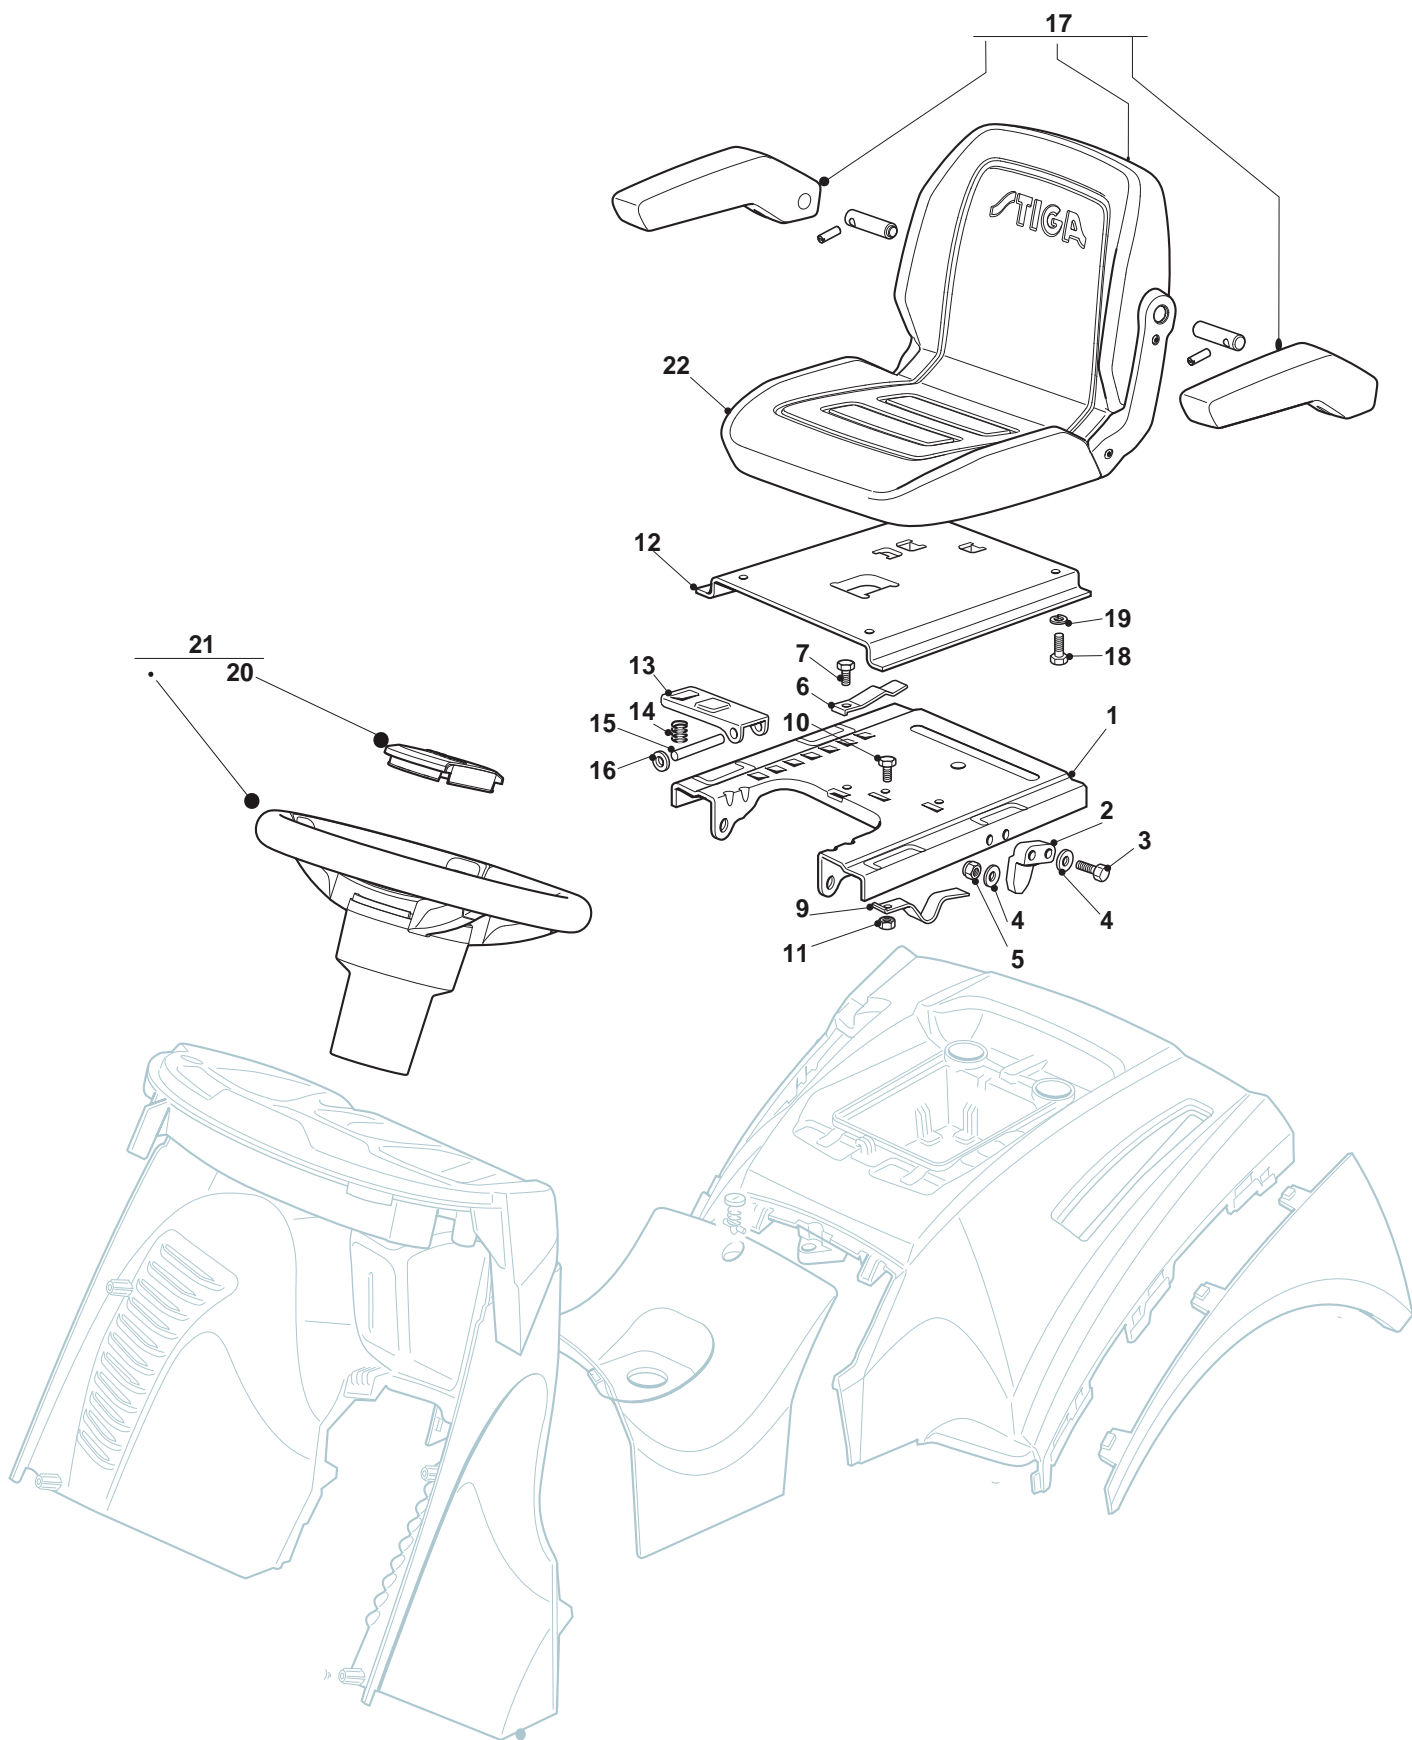

Seat & Steering Wheel

POS	CODE	Q.TY	DESCRIPTION	DESCRIZIONE	DESCRIPTION	BESCHREIBUNG	NOTES
1	325785149/2	1	Fixed Seat Support	Supporto Sedile Fisso	Support Siege Fixe	Fest Sitzhalter	
2	325060049/0	1	Seat Switch Cam	Camma Azionamento	Came Interrupteur Siege	Nocken	
3	112815050/0	2	Screw	Vite	Vis	Schraube	
4	112521320/0	4	Washer	Rosetta	Rondelle	Scheibe	
5	112372550/0	2	Nut	Dado	Ecrou	Mutter	
6	125430203/1	1	Spring	Molla Arresto	Ressort D'Arret	Rastfeder	
7	112731580/0	1	Screw	Vite	Vis	Schraube	
9	125430223/2	1	Spring	Molla	Ressort	Feder	
10	112789000/0	1	Screw	Vite	Vis	Schraube	
11	112154330/0	1	Low Nut	Dado	Écrou	Mutter	
12	325785147/2	1	Seat Support	Supporto Sedile	Support Siege	Sitzhalter	
13	325318109/1	1	Stop Lever	Leva Arresto	Levier D'Arret	Abstellhebel	
14	125430202/1	1	Spring	Molla	Ressort	Feder	
15	125510000/0	1	Pin	Perno	Pivot	Bolzen	
16	112604897/0	2	Elastic Washer	Disco Elastico	Disque Elastique	Federscheibe	
17	382735810/0	1	Seat Assy	Ass. Sedile	Ens. Siege	Sitz Kit	
18	112793102/0	4	Screw	Vite	Vis	Schraube	
19	112583500/0	4	Grower	Grower	Grower	Grower	
20	325580508/0	1	Steering Plate	Placca Volante	Plaque Volant	Lenkradplatte	
21	325961222/1	1	Steering Wheel	Volante	Volant	Lenkrad	
22	125722479/0	1	Seat	Sedile	Siege	Sitz