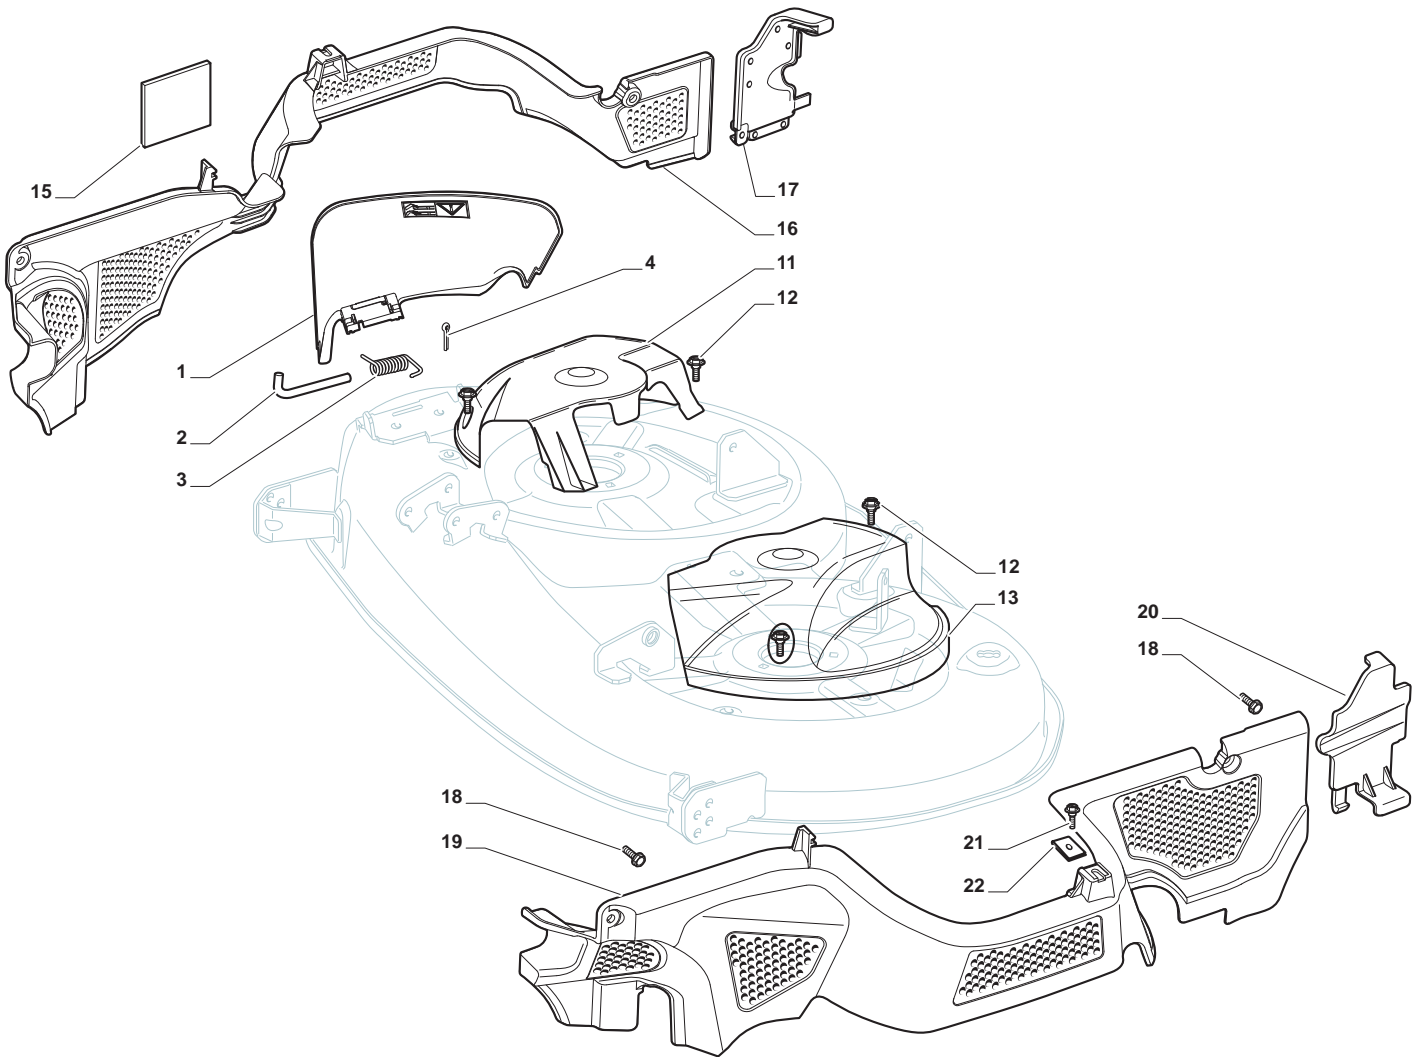

Guards (Cemagref)

Cemagref

POS	CODE	Q.TY	DESCRIPTION	DESCRIZIONE	DESCRIPTION	BESCHREIBUNG	NOTES
1	325600087/0	1	Exit Protection	Protezione Uscita	Protection En Sortie	Auswurfschutz	
2	125510073/0	1	Fulcrum Pin	Perno Fulcro	Pivot	Gelenkpunkt	
3	125430242/1	1	Spring	Molla	Ressort	Feder	
4	112141418/0	1	Cotter Pin	Copiglia	Goupille	Split	
11	325600088/0	1	Case	Carter	Carter	Blech	
12	125943010/0	4	Screw	Vite	Vis	Schraube	
13	325600089/0	1	Case	Carter	Carter	Blech	
15	325600084/0	1	Guard	Guard	Guard	Guard	
16	325060154/0	1	Case	Carter	Carter	Blech	
17	325600082/0	1	Guard	Guard	Guard	Guard	
18	125943011/0	4	Screw	Vite	Vis	Schraube	
19	325060155/0	1	Case	Carter	Carter	Blech	
20	325600083/0	1	Guard	Guard	Guard	Guard	
21	127943051/0	2	Screw	Vite	Vis	Schraube	
22	112437506/0	2	Plate	Plate	Plate	Plate