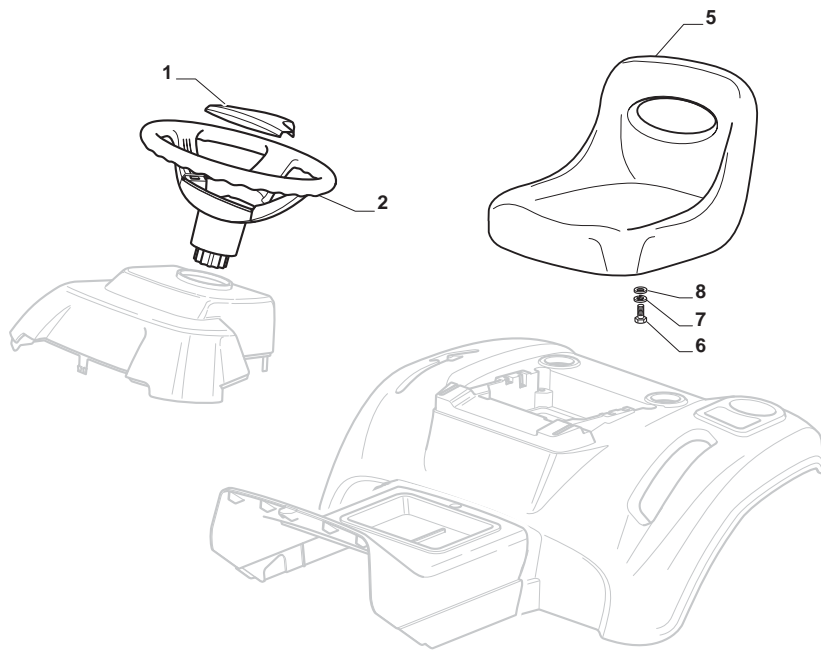

Seat & Steering Wheel							
POS	CODE	Q.TY	DESCRIPTION	DESCRIZIONE	DESCRIPTION	BESCHREIBUNG	NOTES
1	325580503/0	1	Round Steering Plate	Placca Volante Tonda	Plaque Volant	Lenkradplatte rund	
1	325580504/0	1	Rectangular Steering Plate	Placca Volante Rettangolare	Plaque Volant Rectangulaire	Lenkradplatte Rechteckig	
2	325961219/0	1	Steering Wheel	Volante	Volant	Lenkrad	
5	125722453/1	1	Seat	Sedile	Siege	Sitz	
6	112792611/0	4	Screw	Vite	Vis	Schraube	
7	112540260/0	4	Grower	Grower	Grower	Federring	
8	112523060/0	4	Washer	Rosetta	Rondelle	Scheibe