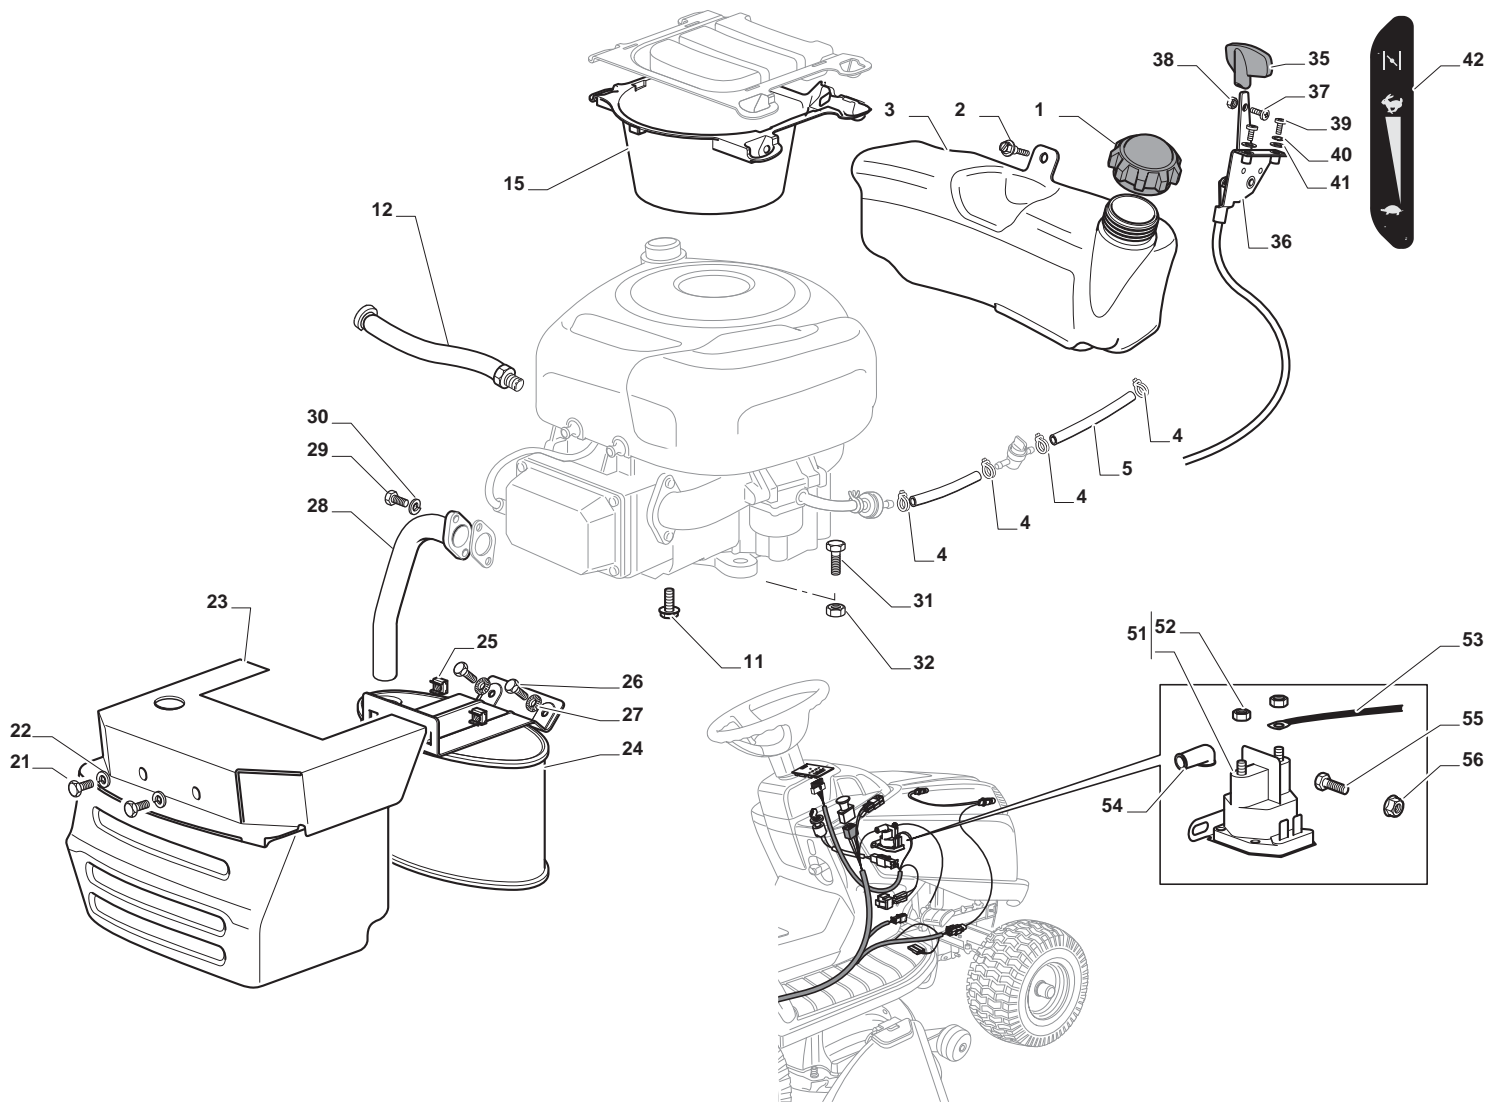

Engine B&S 13,5 hp							
POS	CODE	Q.TY	DESCRIPTION	DESCRIZIONE	DESCRIPTION	BESCHREIBUNG	NOTES
1	125795001/1	1	Fuel Cap	Fuel Cap	Fuel Cap	Fuel Cap	
2	125943010/0	4	Screw	Vite	Schraube	Vis	
3	325735126/0	1	Tank	Tank	Tank	Tank	
4	118375051/1	4	Fair Led	Fascetta	Kabelbefestigung	Fixation De Cable	
5	325869057/0	1	Connecting Tube	Tube Collegamento	Verbindungsrohr	Tube De Connexion	
11	112735108/1	3	Screw	Vite	Schraube	Vis	
12	1134-5827-01	1	Oil Drain Assy	Oil Drain Assy	Oil Drain Assy	Oil Drain Assy	
15	325108044/1	1	Conveyor	Convogliatore	Konveyor	Convoyeur	
21	112792611/0	2	Screw	Vite	Schraube	Vis	
22	112540260/0	2	Grower	Grower	Federring	Grower	
23	382598047/0	1	Muffler Protection	Muffler Protection	Muffler Protection	Muffler Protection	
24	182750010/0	1	Muffler	Muffler	Muffler	Muffler	
25	112360425/0	2	Nut	Dado	Nuss	Ecrou	
26	112792611/0	2	Screw	Vite	Schraube	Vis	
27	112540260/0	2	Grower	Grower	Federring	Grower	
28	118738224/0	1	Exhaust Conn. Tube	Exhaust Conn. Tube	Exhaust Conn. Tube	Exhaust Conn. Tube	
29	112737450/0	2	Screw	Vite	Schraube	Vis	
30	112540260/0	2	Grower	Grower	Federring	Grower	
31	112691115/0	1	Screw	Vite	Schraube	Vis	
32	112154210/0	3	Nut	Dado	Nuss	Ecrou	
35	325394531/0	1	Knob	Knob	Knob	Knob	
36	182000216/0	1	Accelerator	Acceleratore	Commande d'accélération	Gashebelgestange	
37	112726389/0	1	Screw	Vite	Schraube	Vis	
38	112290800/0	1	Nut	Dado	Nuss	Ecrou	
39	112726389/0	2	Screw	Vite	Schraube	Vis	
40	112540020/0	2	Washer	Rondella	Scheibe	Rondelle	
41	112521310/0	2	Washer	Rondella	Scheibe	Rondelle	
42	114363697/0	1	Label	Label	Label	Label	
51	118736111/0	1	Starter Relay	Relé Avviamento	Anlassrelais	Relais D'Allumage	
52	112360352/0	2	Nut	Dado	Nuss	Ecrou	
53	125065002/0	1	Cable	Cavo	Kabel	Cable	
54	118564864/1	1	Protection	Protezione	Schutz	Protection	
55	112790781/0	1	Screw	Vite	Schraube	Vis	
56	112154510/0	2	Nut	Dado	Nuss	Ecrou