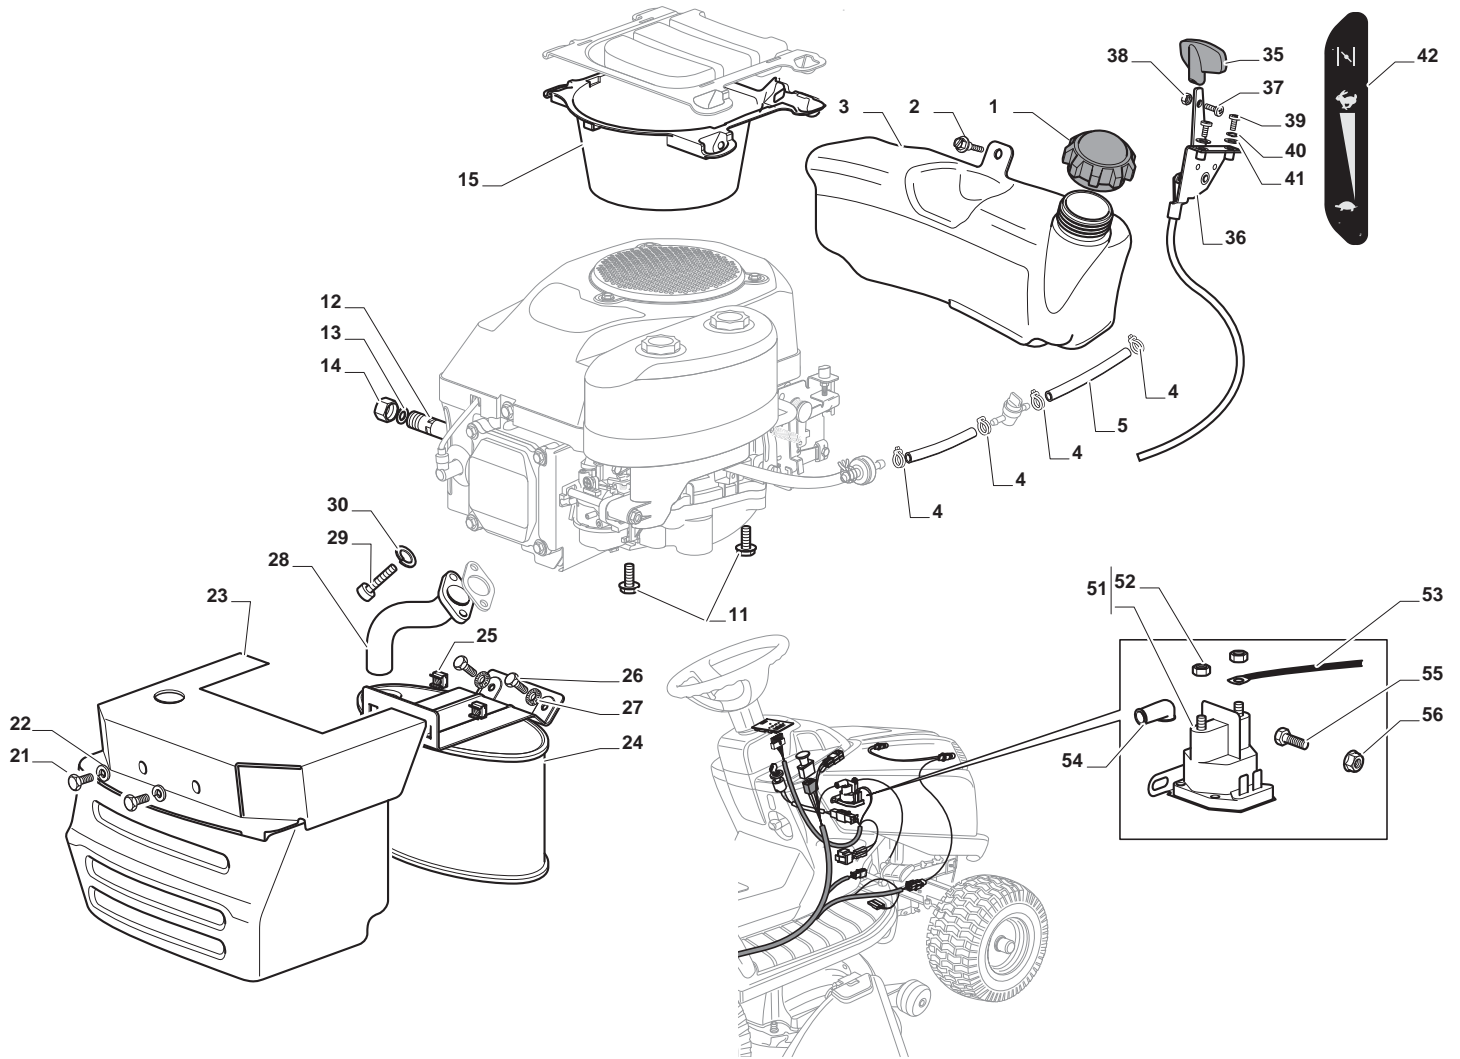

Engine GGP							
POS	CODE	Q.TY	DESCRIPTION	DESCRIZIONE	DESCRIPTION	BESCHREIBUNG	NOTES
1	125795001/1	1	Fuel Cap	Fuel Cap	Fuel Cap	Fuel Cap	
2	125943010/0	4	Screw	Vite	Schraube	Vis	
3	325735126/0	1	Tank	Tank	Tank	Tank	
4	118375051/1	4	Fair Led	Fascetta	Kabelbefestigung	Fixation De Cable	
5	325869057/0	1	Connecting Tube	Tube Collegamento	Verbindungsrohr	Tube De Connexion	
11	112735108/1	4	Screw	Vite	Schraube	Vis	
12	127598060/0	1	Oil Discharge Extension	Oil Discharge Extension	Oil Discharge Extension	Oil Discharge Extension	
13	118401001/1	1	Oil Seal	Oil Seal	Oil Seal	Oil Seal	
14	118737849/0	1	Plug	Plug	Plug	Plug	
15	325108044/1	1	Conveyor	Convogliatore	Konveyor	Convoyeur	
21	112792611/0	2	Screw	Vite	Schraube	Vis	
22	112540260/0	2	Grower	Grower	Federring	Grower	
23	382598045/0	1	Muffler Protection	Muffler Protection	Muffler Protection	Muffler Protection	
24	182750010/0	1	Muffler	Muffler	Muffler	Muffler	
25	112360425/0	2	Nut	Dado	Nuss	Ecrou	
26	112792611/0	2	Screw	Vite	Schraube	Vis	
27	112540260/0	2	Grower	Grower	Federring	Grower	
28	118738231/1	1	Exhaust Tube	Tubo Scarico	Abgasunrohr	Tube Echappement	
29	112737450/0	2	Screw	Vite	Schraube	Vis	
30	112540260/0	2	Grower	Grower	Federring	Grower	
35	325394531/0	1	Knob	Knob	Knob	Knob	
36	182000215/0	1	Accelerator	Acceleratore	Commande d'accélération	Gashebelgestange	
37	112726389/0	1	Screw	Vite	Schraube	Vis	
38	112290800/0	1	Nut	Dado	Nuss	Ecrou	
39	112726389/0	2	Screw	Vite	Schraube	Vis	
40	112540020/0	2	Washer	Rondella	Scheibe	Rondelle	
41	112521310/0	2	Washer	Rondella	Scheibe	Rondelle	
42	114363697/0	1	Label	Label	Label	Label	
51	118736111/0	1	Starter Relay	Relé Avviamento	Anlassrelais	Relais D'Allumage	
52	112360352/0	2	Nut	Dado	Nuss	Ecrou	
53	125065002/0	1	Cable	Cavo	Kabel	Cable	
54	118564864/1	1	Protection	Protezione	Schutz	Protection	
55	112790781/0	1	Screw	Vite	Schraube	Vis	
56	112154510/0	2	Nut	Dado	Nuss	Ecrou