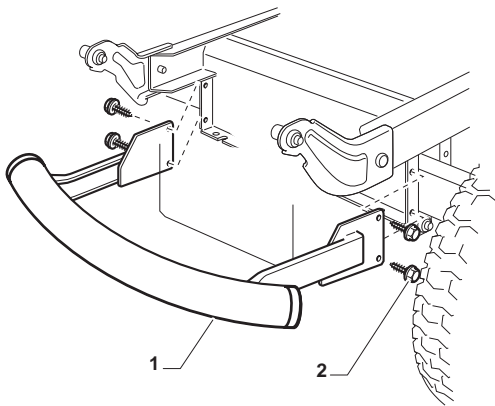

Optionals On Request							
POS	CODE	Q.TY	DESCRIPTION	DESCRIZIONE	DESCRIPTION	BESCHREIBUNG	NOTES
1	382869038/0	1	Muffler Protection	Protezione Silenziatore	Protection Silencieux	Auspuffschutz	
2	125943008/0	4	Screw	Vite	Vis	Schraube	
5	382650211/0	2	Stiffening	Rinforzo	Renforcement	Verstaerkung	
6	382033111/0	1	Rod	Asta	Tige	Stange	
7	112155000/0	2	Nut	Dado	Ecrou	Mutter	
8	125510021/1	1	Hitch Pin	Perno	Pivot	Bolzen	
9	124487999/0	1	Spring Pin	Coppiglia	Goupille	Split	
11	325140101/0	1	Deflector	Deflettore	Deflecteur	Abweiser	
12	125510111/0	1	Pin	Perno	Pivot	Bolzen	
13	124487998/0	1	Cotter Pin	Coppiglia	Goupille	Split