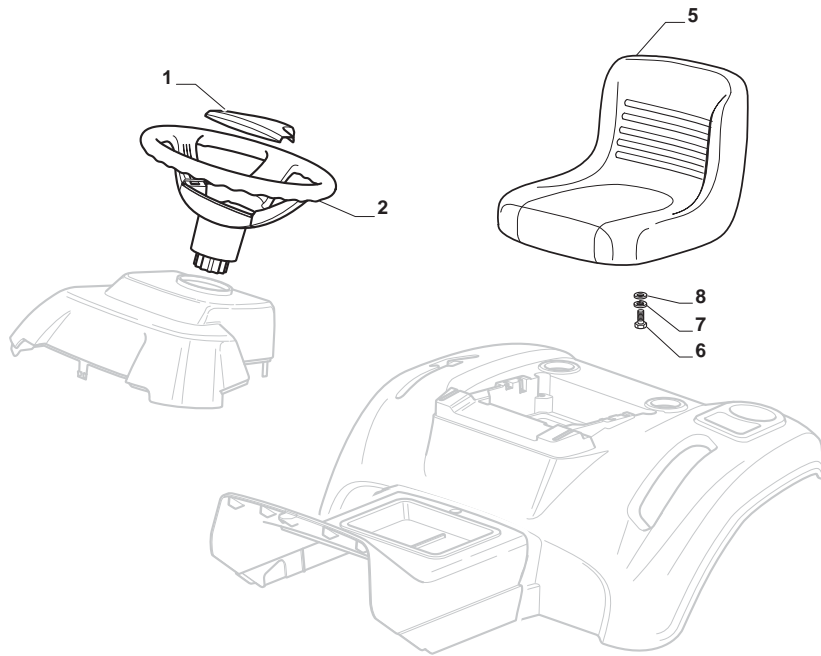

Seat & Steering Wheel							
POS	CODE	Q.TY	DESCRIPTION	DESCRIZIONE	DESCRIPTION	BESCHREIBUNG	NOTES
1	325580503/0	1	Round Steering Plate	Placca Volante Tonda	Plaque Volant	Lenkradplatte rund	
1	325580504/0	1	Rectangular Steering Plate	Placca Volante Rettangolare	Plaque Volant Rectangulaire	Lenkradplatte Rechteckig	
2	325961219/0	1	Steering Wheel	Volante	Volant	Lenkrad	
5	125722471/0	1	Seat	Sedile	Siege	Sitz	
6	112792611/0	4	Screw	Vite	Vis	Schraube	
7	112540260/0	4	Grower	Grower	Grower	Federring	
8	112523060/0	4	Washer	Rosetta	Rondelle	Scheibe