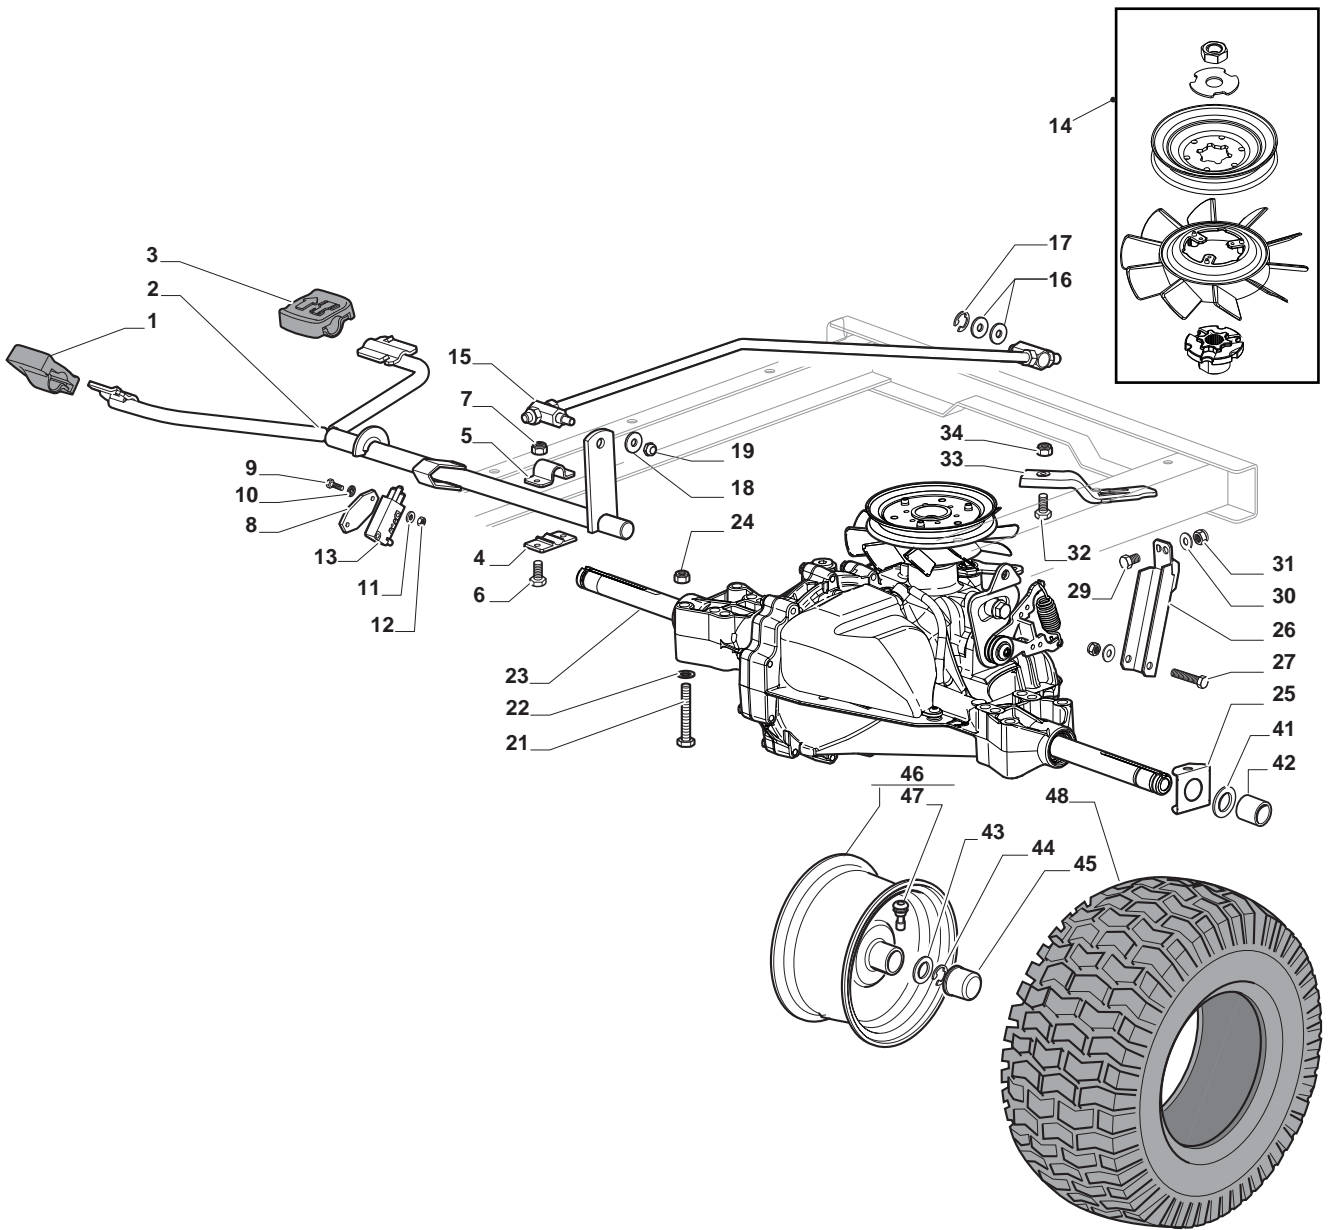

Transmission HYDRO-GEAR							
POS	CODE	Q.TY	DESCRIPTION	DESCRIZIONE	DESCRIPTION	BESCHREIBUNG	NOTES
1	325110274/0	1	Clamp Cover Front	Coprstaffa Anteriore	Couvre Etrier Avant	Bridedeckel Vorde	
2	382000574/1	1	Drive Pedal	Pedale Avanzamento	Pedale Transmission	Getriebepedal	
3	325110331/0	1	Clamp Cover Rear	Coprstaffa Posteriore	Couvre Etrier Arriere	Bridedeckel Hinter	
4	325785350/0	2	Support	Supporto	Support	Halter	
5	325547231/0	2	Plate	Piastra	Plaque	Platte	
6	112735599/0	4	Screw	Vite	Vis	Schraube	
7	112154510/0	4	Nut	Dado	Ecrou	Mutter	
8	327546019/0	1	Switch Fixing Plate	Piastrina	Plaquette	Plättchen	
9	112735602/0	2	Screw	Vite	Vis	Schraube	
10	112540020/0	2	Washer	Rosetta	Rondelle	Scheibe	
11	112581100/0	2	Grower	Grower	Grower	Federring	
12	112290791/0	2	Hexagonal Nut	Micro Interruttore	Ecrou	Mutter	
13	119410609/0	1	Micro Switch	Micro Interruttore	Microinterrupteur	Mikroschalter	
14	118802723/0	1	Fan Kit	Kit Ventola	Fan Kit	Fan Kit	
15	382000573/1	1	Rod	Asta	Tige	Stange	
16	325670011/0	2	Antifriction Washer	Rondella Antifrizione	Rondelle Antifriction	Anti Friktionswäscher	
17	112000940/0	1	Benzing Ring	Anello Benzing	Anneau Benzing	Ring Benzing	
18	112523040/0	1	Washer	Rosetta	Rondelle	Scheibe	
19	112154510/0	1	Nut	Dado	Ecrou	Mutter	
21	112691600/0	4	Screw	Vite	Vis	Schraube	
22	112521350/0	4	Washer	Rosetta	Rondelle	Scheibe	
23	118400919/2	1	Rear Axle	Asse Posteriore	Axe Arriere	Hinterachse	
24	112155000/0	4	Nut	Dado	Ecrou	Mutter	
25	325670026/0	2	Washer	Rosetta	Rondelle	Scheibe	
26	325785349/1	1	Support	Supporto	Support	Halter	
27	112691700/0	1	Screw	Vite	Vis	Schraube	
29	112792611/0	1	Screw	Vite	Vis	Schraube	
30	112523060/0	2	Washer	Rosetta	Rondelle	Scheibe	
31	112155000/0	2	Nut	Dado	Ecrou	Mutter	
32	112791213/1	1	Screw	Vite	Vis	Schraube	
33	325318251/0	1	Lever	Leva	Levier	Hebel	
34	112154510/0	1	Nut	Dado	Ecrou	Mutter	
41	125670005/1	2	Washer	Rosetta	Rondelle	Scheibe	
42	125160055/0	2	Spacer	Distanziale	Entretoise	Distanzring	
43	125670005/1	6	Washer	Rosetta	Rondelle	Scheibe	
44	112001010/0	2	Benzing Ring	Anello Benzing	Anneau Benzing	Ring Benzing	
45	322110233/0	2	Hub Cover	Coprizzo	Couvre-Moyeu	Radkappe	
46	382000597/0	2	Rimm	Cerchio Ruota	Bandage Roue	Vorderrad Felger	
47	125950000/0	2	Valve	Valvola	Vanne	Ventil	
48	125590015/0	2	Tyre	Pneumatico	Pneu	Reifen