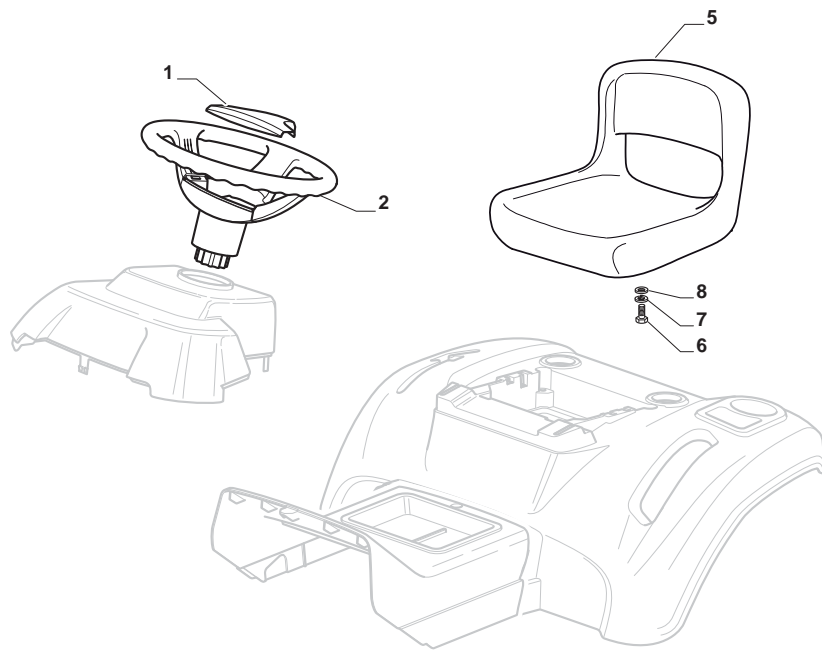

Seat & Steering Wheel							
POS	CODE	Q.TY	DESCRIPTION	DESCRIZIONE	DESCRIPTION	BESCHREIBUNG	NOTES
1	325580504/0	1	Steering Plate	Placca Volante	Plaque Volant	Lenkradplatte	
2	325961219/0	1	Steering Wheel	Volante	Volant	Lenkrad	
5	125722456/0	1	Seat	Sedile	Siege	Sitz	
6	112792611/0	4	Screw	Vite	Vis	Schraube	
7	112540260/0	4	Grower	Grower	Grower	Federring	
8	112523060/0	4	Washer	Rondella	Rondelle	Scheibe