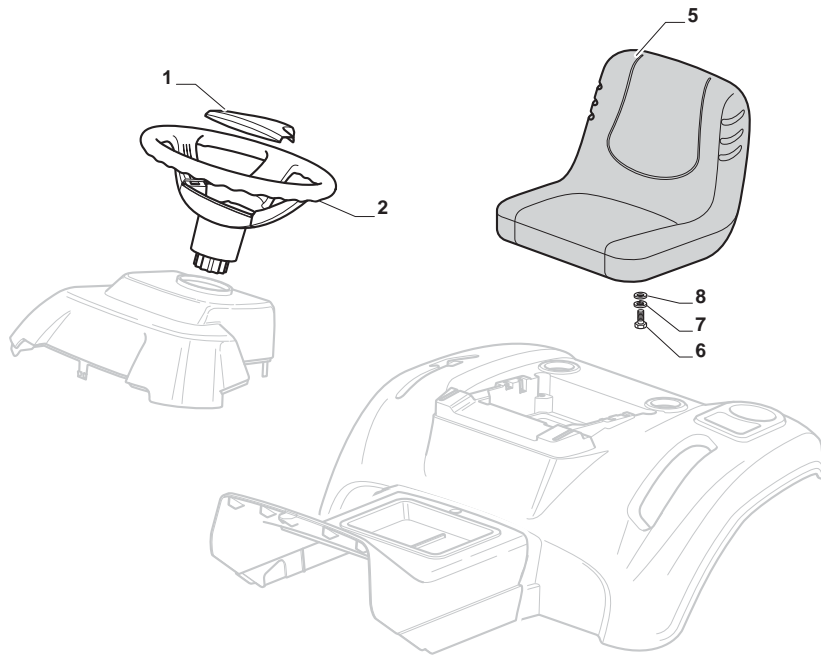

Seat & Steering Wheel							
POS	CODE	Q.TY	DESCRIPTION	DESCRIZIONE	DESCRIPTION	BESCHREIBUNG	NOTES
1	325580503/0	1	Round Steering Plate	Placca Volante Tonda	Plaque Volant	Lenkradplatte rund	
1	325580504/0	1	Rectangular Steering Plate	Placca Volante Rettangolare	Plaque Volant rectangulaire	Lenkradplatte rechteckig	
2	325961219/0	1	Steering Wheel	Volante	Volant	Lenkrad	
5	125722463/0	1	Seat	Sedile	Siege	Sitz	
6	112792611/0	4	Screw	Vite	Vis	Schraube	
7	112540260/0	4	Grower	Grower	Grower	Federring	
8	112523060/0	4	Washer	Rosetta	Rondelle	Scheibe