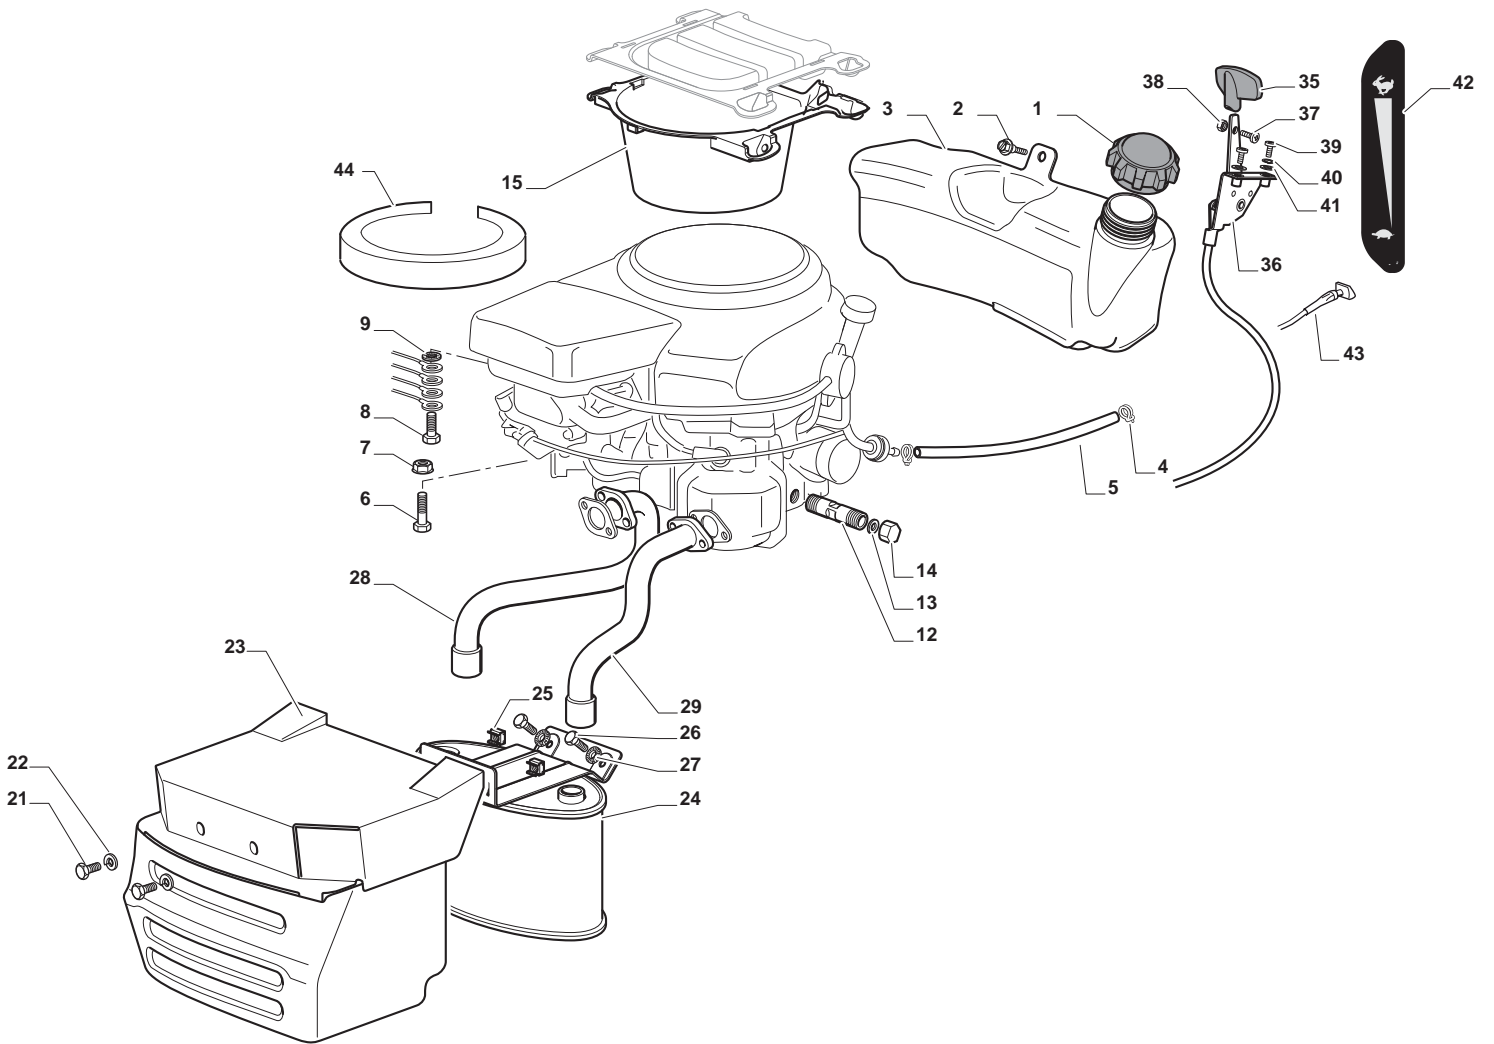

Engine Honda GCV 530							
POS	CODE	Q.TY	DESCRIPTION	DESCRIZIONE	DESCRIPTION	BESCHREIBUNG	NOTES
1	125795001/1	1	Fuel Cap	Fuel Cap	Fuel Cap	Fuel Cap	
2	125943010/0	4	Screw	Vite	Schraube	Vis	
3	325735126/0	1	Tank	Tank	Tank	Tank	
4	118375051/1	2	Fair Led	Fascetta	Kabelbefestigung	Fixation De Cable	
5	325869057/0	1	Connecting Tube	Tube Collegamento	Verbindungsrohr	Tube De Connexion	
6	112691115/0	4	Screw	Vite	Schraube	Vis	
7	112154210/0	4	Nut	Dado	Nuss	Ecrou	
8	112735599/0	1	Screw	Vite	Schraube	Vis	
9	112540260/0	1	Grower	Grower	Federring	Grower	
12	125598052/0	1	Oil Discharge Extention	Prolunga Scarico Olio	Öl Abfluss	Rallonge Decharge ment Huile	
13	118401001/1	1	Oil Seal	Oil Seal	Oil Seal	Oil Seal	
14	118737849/0	1	Plug	Plug	Plug	Plug	
15	325108045/1	1	Conveyor	Convogliatore	Konveyor	Convoyeur	
21	112792611/0	2	Screw	Vite	Schraube	Vis	
22	112540260/0	2	Grower	Grower	Federring	Grower	
23	382598049/0	1	Muffler Protection	Muffler Protection	Muffler Protection	Muffler Protection	
24	182750003/0	1	Muffler Assy	Muffler Assy	Muffler Assy	Muffler Assy	
25	112360425/0	2	Nut	Dado	Nuss	Ecrou	
26	112792611/0	2	Screw	Vite	Schraube	Vis	
27	112540260/0	2	Grower	Grower	Federring	Grower	
28	118738221/0	1	Exhaust Tube Right	Tube Scarico Destro	Abgasungrohr, Rechte	Tube Echappement Droit	
29	118738222/0	1	Right Exhaust Connection	Raccordo Scarico Destro	Auspuffanschluss, Rechte	Connexion Echappement Droite	
35	325394531/0	1	Knob	Knob	Knob	Knob	
36	182000217/0	1	Accelerator	Acceleratore	Commande d'accélération	Gashebelgestange	
37	112726389/0	1	Screw	Vite	Schraube	Vis	
38	112290800/0	1	Nut	Dado	Nuss	Ecrou	
39	112726389/0	2	Screw	Vite	Schraube	Vis	
40	112540020/0	2	Washer	Rondella	Scheibe	Rondelle	
41	112521310/0	2	Washer	Rondella	Scheibe	Rondelle	
42	114364617/0	1	Label	Label	Label	Label	
43	125090006/0	1	Choke Control	Choke Control	Choke Control	Choke Control	
44	125730023/0	1	Intake Separator	Intake Separator	Intake Separator	Intake Separator