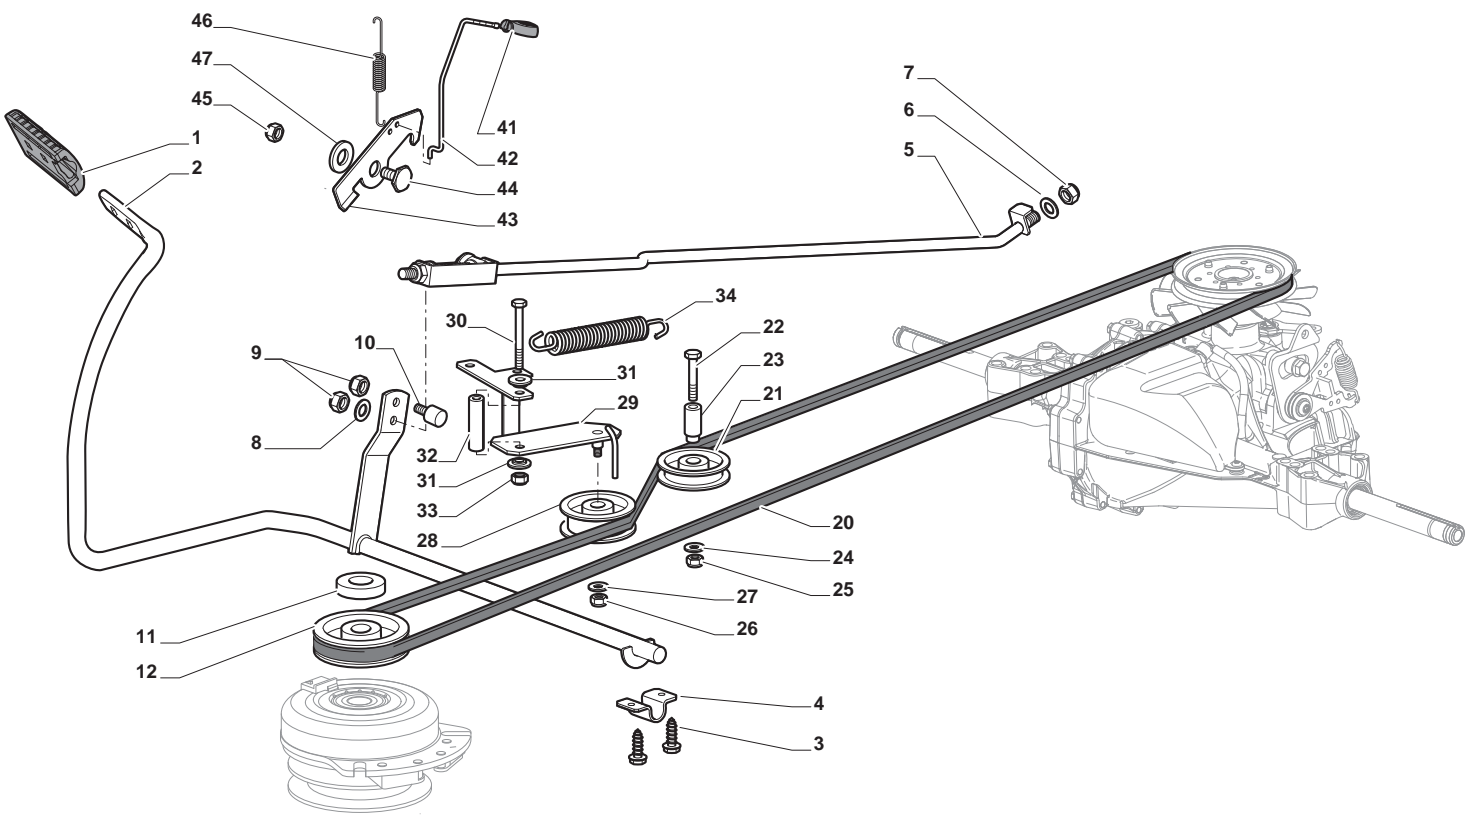

Brake And Gearbox Controls HYDRO-GEAR							
POS	CODE	Q.TY	DESCRIPTION	DESCRIZIONE	DESCRIPTION	BESCHREIBUNG	NOTES
1	325110409/0	1	Clamp Cover	Coprstaffa	Couvre Etrier	Bridedeckel	
2	382000575/0	1	Pedal	Pedale	Pedal	Pedal	
3	112735599/0	4	Screw	Vite	Vis	Schraube	
4	325547231/0	2	Plate	Piastra	Plaque	Platte	
5	382000576/0	1	Rod	Asta	Tige	Stange	
6	112521360/0	1	Washer	Rosetta	Rondelle	Scheibe	
7	112156602/0	1	Nut	Dado	Ecrou	Mutter	
8	325670011/0	1	Antifriction Washer	Rondella Antifrizione	Rondelle Antifriction	Anti Friktionswäscher	
9	112155000/0	2	Nut	Dado	Ecrou	Mutter	
10	125510116/0	1	Pin	Perno	Pivot	Bolzen	
11	125160021/0	1	Spacer	Distanziale	Entretoise	Distanzring	
12	125601577/0	1	Belt	Puleggia	Poulie	Riemenscheibe	
20	135062003/1	1	Belt	Cinghia	Courroie	Riemen	
21	125601555/0	1	Pulley	Puleggia	Poulie	Riemenscheibe	
22	112691400/0	1	Screw	Vite	Vis	Schraube	
23	125160051/0	1	Spacer	Distanziale	Entretoise	Distanzring	
24	112523060/0	1	Washer	Rosetta	Rondelle	Scheibe	
25	112155000/0	1	Nut	Dado	Ecrou	Mutter	
26	112155000/0	1	Nut	Dado	Ecrou	Mutter	
27	112523060/0	1	Washer	Rosetta	Rondelle	Scheibe	
28	125601554/0	1	Pulley	Puleggia	Poulie	Riemenscheibe	
29	382318245/1	1	Lever	Leva	Levier	Hebel	
30	112691600/0	1	Screw	Vite	Vis	Schraube	
31	125038002/1	2	Bush	Bussola	Douille	Büchse	
32	125160027/0	1	Spacer	Distanziale	Entretoise	Distanzring	
33	112155000/0	1	Nut	Dado	Ecrou	Mutter	
34	125430262/0	1	Spring	Molla	Ressort	Feder	
41	325394534/0	1	Knob	Manopola	Poignee	Knopf	
42	125033083/0	1	Rod	Asta	Tige	Stange	
43	325253011/1	1	Hook	Gancio	Accrochage	Haken	
44	122524970/2	1	Fulcrum Pin	Perno Fulcro	Pivot	Gelenkpunkt	
45	112155000/0	1	Nut	Dado	Ecrou	Mutter	
46	125430213/0	1	Spring	Molla	Ressort	Feder	
47	112523060/0	1	Washer	Rosetta	Rondelle	Scheibe	
42	125033083/0	1	Rod	Asta	Tige	Stange	
43	325253011/1	1	Hook	Gancio	Accrochage	Haken	
44	122524970/2	1	Fulcrum Pin	Perno Fulcro	Pivot	Gelenkpunkt	
45	112155000/0	1	Nut	Dado	Ecrou	Mutter	
46	125430213/0	1	Spring	Molla	Ressort	Feder	
47	112523060/0	1	Washer	Rosetta	Rondelle	Scheibe