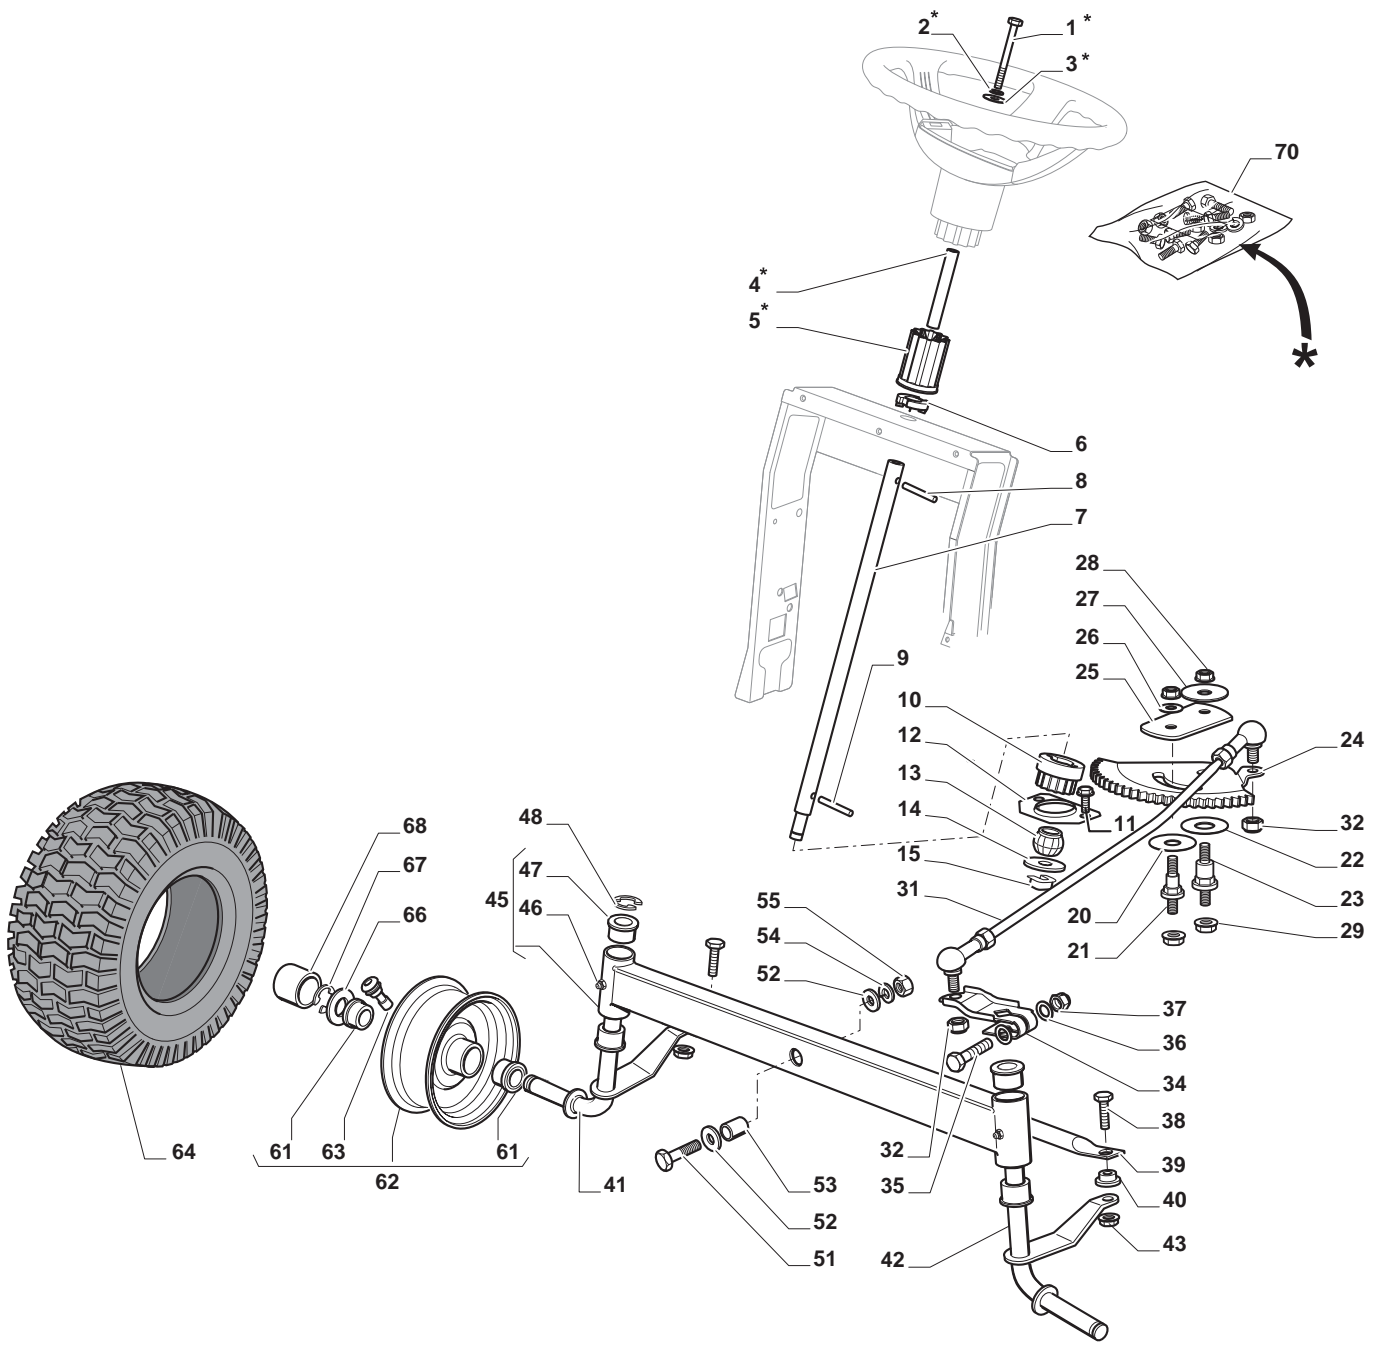

Steering							
POS	CODE	Q.TY	DESCRIPTION	DESCRIZIONE	DESCRIPTION	BESCHREIBUNG	NOTES
1	112692050/0	1	Screw	Vite	Vis	Schraube	
2	112540260/0	1	Grower	Grower	Grower	Federring	
3	112523070/0	1	Washer	Rosetta	Rondelle	Scheibe	
4	125160047/0	1	Spacer	Distanziale	Entretoise	Distanzring	
5	325785318/0	1	Support	Supporto	Support	Halter	
6	325038008/0	1	Bushing	Bushing	Bushing	Bushing	
7	125520007/0	1	Steering Column	Piantone Sterzo	Tube De Direction	Lenkungsaeule	
8	112620300/0	1	Pin	Perno	Pivot	Bolzen	
9	112622650/0	1	Pin	Perno	Pivot	Bolzen	
10	125570003/0	1	Pinion	Pignone	Pignon	Ritzel	
11	127943051/0	2	Screw	Vite	Vis	Schraube	
12	325785213/1	1	Support	Supporto	Support	Halter	
13	325743000/0	1	Joint Tc/Junior	Snodo	Joint	Gelenk	
14	112521370/0	1	Washer	Rosetta	Rondelle	Scheibe	
15	112436030/0	1	Plate	Piastra	Plaque	Platte	
20	322672151/0	1	Antifriction Washer	Rondella Antifrizione	Rondelle Antifriction	Anti Friktionswäscher	
21	125510104/0	1	Pin	Perno	Pivot	Bolzen	
22	125670023/0	1	Washer	Rosetta	Rondelle	Scheibe	
23	125510109/0	1	Pin	Perno	Pivot	Bolzen	
24	325735519/0	1	Steering Shaft	Settore Sterzo	Secteur Direction	Lenkkranz	
25	325547233/0	1	Plate	Piastra	Plaque	Platte	
26	112369500/0	1	Elastic Washer	Disco Elastico	Disque Elastique	Federscheibe	
27	122160400/0	1	Elastic Washer	Disco Elastico	Disque Elastique	Federscheibe	
28	112155010/0	2	Self-Locking Nut	Dado Autobloccante	Écrou auto-bloquant	Selbstsichernde Mutter	
29	112155010/0	2	Self-Locking Nut	Dado Autobloccante	Écrou auto-bloquant	Selbstsichernde Mutter	
31	382000566/2	1	Steering Rod	Asta Comando Sterzo	Levier Barre De Direction	Lenkungsstab	
32	112156602/0	2	Nut	Dado	Ecrou	Mutter	
34	325318243/0	1	Lever	Leva	Levier	Hebel	
35	112692390/0	1	Screw	Vite	Vis	Schraube	
36	112521360/0	2	Washer	Rosetta	Rondelle	Scheibe	
37	112156602/0	1	Nut	Dado	Ecrou	Mutter	
38	125510103/0	2	Pin	Perno	Pivot	Bolzen	
39	325840029/0	1	Tie Rod	Tirante	Tirant	Spannstange	
40	325038007/0	2	Bushing	Bussola	Douille	Büchse	
41	382230369/0	1	Right Stub Axle	Fusello Destro	Fuseau Droit	Rechter Achsschenkel	13"
41	382230373/0	1	Right Stub Axle	Fusello Destro	Fuseau Droit	Rechter Achsschenkel	15"
42	382230371/0	1	Left Stub Axle	Fusello Sinistro	Fuseau Gauche	Linker Achsschenkel	13"
42	382230375/0	1	Left Stub Axle	Fusello Sinistro	Fuseau Gauche	Linker Achsschenkel	15"
43	112155000/0	2	Nut	Dado	Ecrou	Mutter	
45	382034030/0	1	Equalizer With Bush And Lubricator	Bilanciere Con Boccola Ed Ingrassatore	Balancier Avec Douille Et Graisseur	Kipphebel Mit Büchse Und Fettbüchse	
46	112379511/0	2	Grease Dispenser	Ingrassatore	Graisseur	Fettbüchse	
47	125034002/1	4	Bush	Bussola	Douille	Büchse	
48	112001010/0	1	Benzing Ring	Anello Benzing	Anneau Benzing	Ring Benzing	
51	112692695/0	1	Screw	Vite	Vis	Schraube	
52	112523100/0	2	Washer	Rosetta	Rondelle	Scheibe	
53	125160016/0	1	Equalizer Spacer	Distanziale	Entretoise	Distanzring	
54	112587100/0	1	Grower	Grower	Grower	Federring	
55	112295300/0	1	Hexagonal Nut	Dado	Ecrou	Mutter	
61	125122200/2	4	Bearing	Cuscinetto	Roul. À Billes	Kugellager	
62	182000598/0	2	Rimm	Cerchio Ruota	Bandage Roue	Vorderrad Felger	
63	125950000/0	2	Valve	Valvola	Vanne	Ventil	
64	125590014/0	2	Tyre	Pneumatico	Pneu	Reifen	13"
64	127590066/0	2	Tyre	Pneumatico	Pneu	Reifen	15"
66	125670005/1	2	Washer	Rosetta	Rondelle	Scheibe	
67	112001010/0	2	Benzing Ring	Anello Benzing	Anneau Benzing	Ring Benzing	
68	322110233/0	2	Hub Cap Grey	Coprizzo Grigio	Couvre-Moyeu Gris	Radkappe Grau	
70	382180124/0	1	Screw	Vite	Vis	Schraube