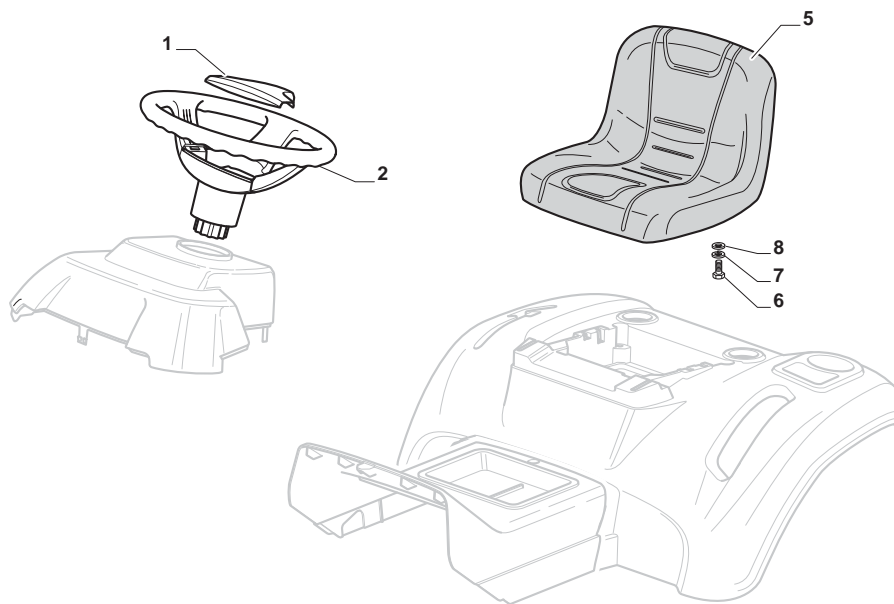

Seat & Steering Wheel							
POS	CODE	Q.TY	DESCRIPTION	DESCRIZIONE	DESCRIPTION	BESCHREIBUNG	NOTES
1	325580503/0	1	Round Steering Plate	Placca Volante Tonda	Plaque Volant	Lenkradplatte rund	
1	325580504/0	1	Rectangular Steering Plate	Placca Volante Rettangolare	Plaque Volant Rectangulaire	Lenkradplatte Rechteckig	
2	325961219/0	1	Steering Wheel	Volante	Volant	Lenkrad	
5	125722472/0	1	Seat	Sedile	Siege	Sitz	
6	112792611/0	4	Screw	Vite	Vis	Schraube	
7	112540260/0	4	Grower	Grower	Grower	Federring	
8	112523060/0	4	Washer	Rosetta	Rondelle	Scheibe