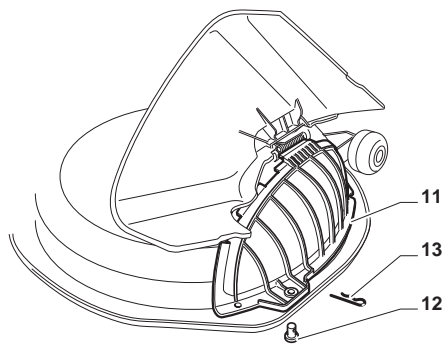

Optionals On Request							
POS	CODE	Q.TY	DESCRIPTION	DESCRIZIONE	DESCRIPTION	BESCHREIBUNG	NOTES
1	382869038/0	1	Muffler Protection	Protezione Silenziatore	Protection Silencieux	Auspuffschutz	
2	125943008/0	4	Screw	Vite	Vis	Schraube	
5	382650211/0	2	Stiffening	Rinforzo	Renforcement	Verstaerkung	
6	382033111/0	1	Rod	Asta	Tige	Stange	
7	112155000/0	2	Nut	Dado	Ecrou	Mutter	
8	125510021/1	1	Hitch Pin	Perno	Pivot	Bolzen	
9	124487999/0	1	Spring Pin	Coppiglia	Goupille	Split	
11	325140101/0	1	Deflector	Deflettore	Deflecteur	Abweiser	
12	125510111/0	1	Pin	Perno	Pivot	Bolzen	
13	124487998/0	1	Cotter Pin	Coppiglia	Goupille	Split