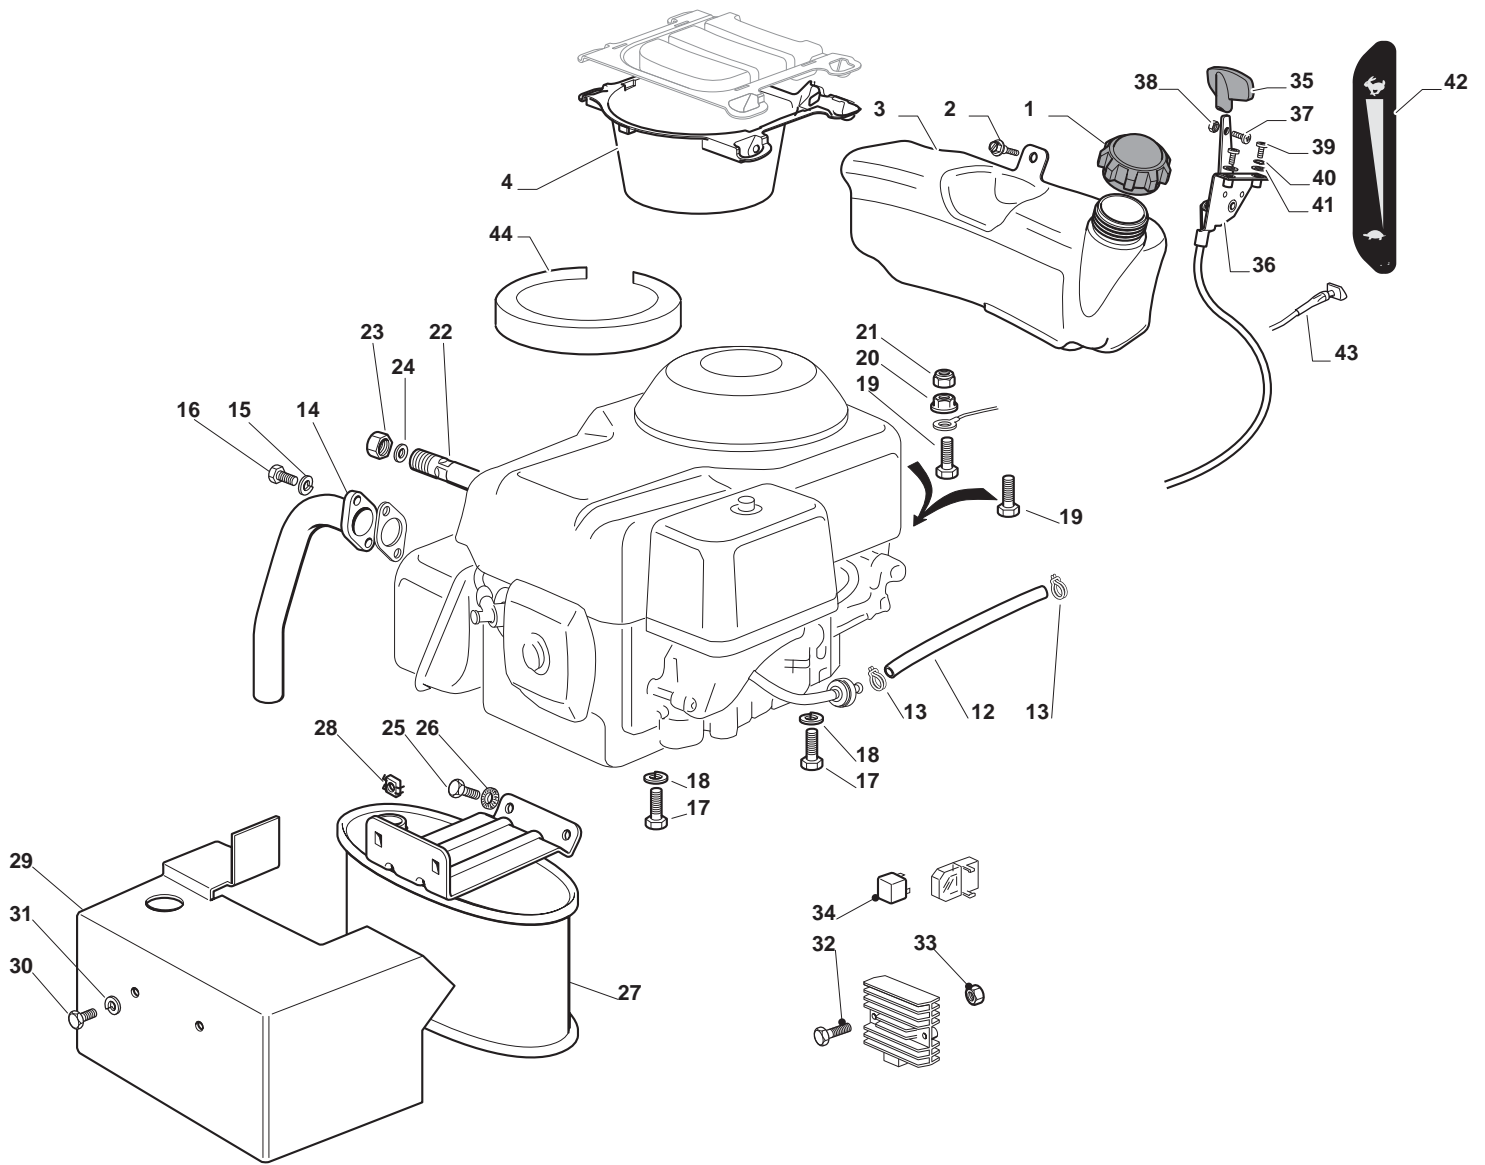

Engine Honda GCV 390							
POS	CODE	Q.TY	DESCRIPTION	DESCRIZIONE	DESCRIPTION	BESCHREIBUNG	NOTES
1	125795001/1	1	Fuel Cap	Fuel Cap	Fuel Cap	Fuel Cap	
2	125943010/0	4	Screw	Vite	Schraube	Vis	
3	325735126/0	1	Tank	Tank	Tank	Tank	
4	325108044/1	1	Conveyor	Convogliatore	Konveyor	Convoyeur	
12	325869057/0	1	Connecting Tube	Tube Collegamento	Verbindungsrohr	Tube De Connexion	
13	118375051/1	2	Fair Led	Fascetta	Kabelbefestigung	Fixation De Cable	
14	112583500/0	1	Grower	Grower	Federring	Grower	
15	112583500/0	2	Grower	Grower	Federring	Grower	
16	112793102/0	2	Screw	Vite	Schraube	Vis	
17	112735802/0	2	Screw	Vite	Schraube	Vis	
18	112583500/0	2	Grower	Grower	Federring	Grower	
19	112691100/0	2	Screw	Vite	Schraube	Vis	
20	112154210/0	2	Nut	Dado	Nuss	Ecrou	
21	112155000/0	1	Nut	Dado	Nuss	Ecrou	
22	127598060/0	1	Oil Discharge Extension	Oil Discharge Extension	Oil Discharge Extension	Oil Discharge Extension	
23	118737849/0	1	Plug	Plug	Plug	Plug	
24	118401001/1	1	Oil Seal	Oil Seal	Oil Seal	Oil Seal	
25	112792611/0	2	Screw	Vite	Schraube	Vis	
26	112540260/0	2	Grower	Grower	Federring	Grower	
27	182750010/0	1	Muffler	Muffler	Muffler	Muffler	
28	112360425/0	2	Nut	Dado	Nuss	Ecrou	
29	382598003/1	1	Muffler Protection	Muffler Protection	Muffler Protection	Muffler Protection	
30	125943012/0	2	Screw	Vite	Schraube	Vis	
31	112583500/0	2	Grower	Grower	Federring	Grower	
32	112791213/1	2	Screw	Vite	Schraube	Vis	
33	112154510/0	2	Nut	Dado	Nuss	Ecrou	
34	133567000/0	1	Relay	Relay	Relay	Relay	
35	325394531/0	1	Knob	Knob	Knob	Knob	
36	184000251/1	1	Accelerator	Acceleratore	Commande d'accélération	Gashebelgestange	
37	112726389/0	1	Screw	Vite	Schraube	Vis	
38	112290800/0	1	Nut	Dado	Nuss	Ecrou	
39	112726389/0	2	Screw	Vite	Schraube	Vis	
40	112540020/0	2	Washer	Rondella	Scheibe	Rondelle	
41	112521310/0	2	Washer	Rondella	Scheibe	Rondelle	
42	114363697/0	1	Label	Label	Label	Label	
43	125090006/0	1	Choke Control	Choke Control	Choke Control	Choke Control	
44	125730023/0	1	Intake Separator	Intake Separator	Intake Separator	Intake Separator