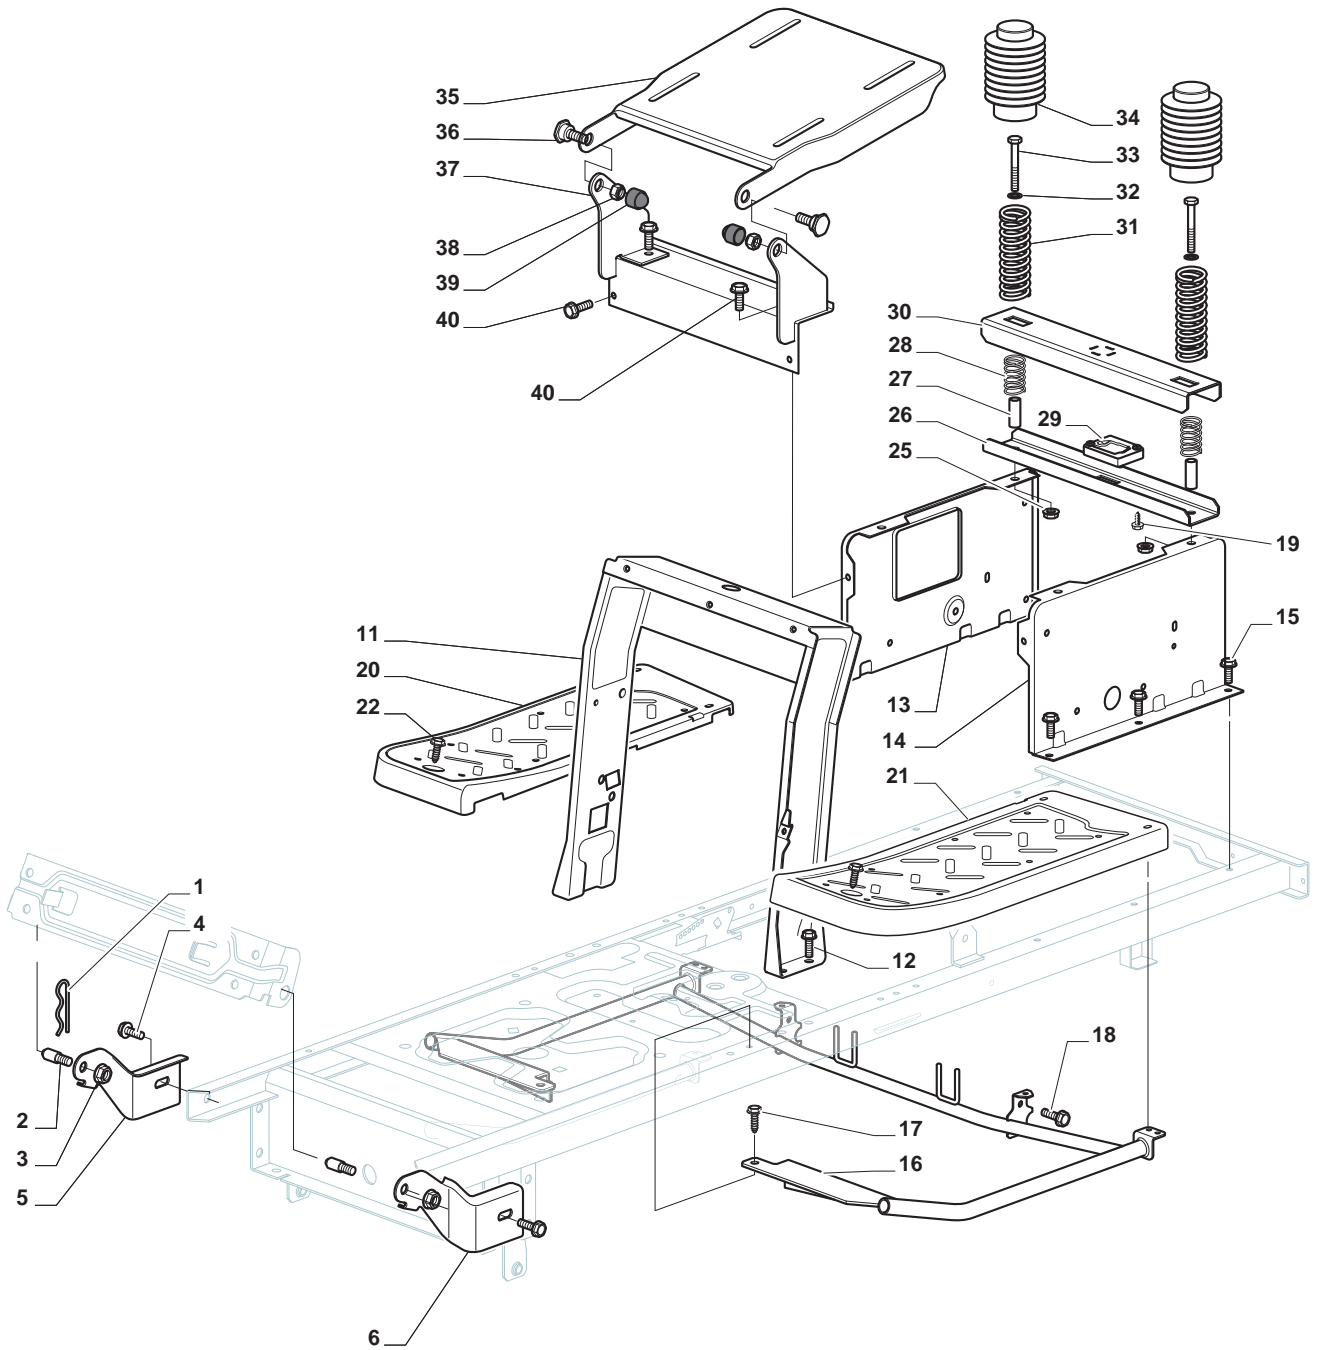

Chassis							
POS	CODE	Q.TY	DESCRIPTION	DESCRIZIONE	DESCRIPTION	BESCHREIBUNG	NOTES
1	124487998/0	1	Cotter Pin	Copiglia	Goupille	Split	
2	125510079/1	2	Pin	Perno	Pivot	Bolzen	
3	112154210/0	2	Nut	Dado	Ecrou	Nuss	
4	112735599/0	2	Screw	Vite	Vis	Schraube	
5	325547225/0	1	Right Plate	Piastrina Destra	Plaqueette Droit	Rechte Plättchen	
6	325547227/0	1	Left Plate	Piastrina Sinistra	Plaqueette Gauche	Linke Platte	
11	382785169/1	1	Steering Column Support	Supporto Piantone	Support Tube De Direction	Lenkungsaeulehalter	
12	125943009/0	4	Screw	Vite	Vis	Schraube	
13	325785331/1	1	Right Seat Support	Supporto Sedile Destro	Support Siege Droit	Rechte Sitzhalter	
14	325785333/1	1	Left Seat Support	Supporto Sedile Sinistro	Support Siege Gauche	Linke Sitzhalter	
15	125943009/0	6	Screw	Vite	Vis	Schraube	
16	382785179/0	1	Footboard Support	Supporto Pedana	Marchepied Support	Fussbretthalter	
17	125943009/0	2	Screw	Vite	Vis	Schraube	
18	125943009/0	2	Screw	Vite	Vis	Schraube	
19	112728686/0	2	Screw	Vite	Vis	Schraube	
20	325500041/1	1	Right Footboard	Pedana Destra	Marchepied Droit	Rechte Fussbrett	
21	325500043/1	1	Left Footboard	Pedana Sinistra	Marchepied Gauche	Linke Fussbrett	
22	112735599/0	2	Screw	Vite	Vis	Schraube	
25	112293201/0	2	Nut	Dado	Ecrou	Nuss	
26	325820109/1	1	Seat Support	Supporto Sedile	Support Siege	Sitzhalter	
27	125160048/0	2	Spacer	Distanziale	Entretoise	Distanzring	
28	125430263/0	2	Spring	Molla	Ressort	Feder	
29	325785379/0	1	Support	Supporto	Support	Halter	
30	325820111/1	1	Support	Supporto	Support	Halter	
31	125430264/0	2	Spring	Molla	Ressort	Feder	
32	112521350/0	2	Washer	Rondella	Rondelle	Scheibe	
33	112691400/0	2	Screw	Vite	Vis	Schraube	
34	325122002/0	2	Hood	Cuffia	Protecteur	Schutzkasten	
35	382547061/0	1	Plate	Plate	Plate	Plate	
36	122524970/2	2	Fulcrum Pin	Perno Fulcro	Pivot	Gelenkpunkt	
37	382820151/0	1	Seat Support	Supporto Sedile	Support Siege	Sitzhalter	
38	112155010/0	2	Nut	Dado	Ecrou	Nuss	
39	118203854/0	2	Screw	Vite	Vis	Schraube	
40	125943009/0	4	Screw	Vite	Vis	Schraube