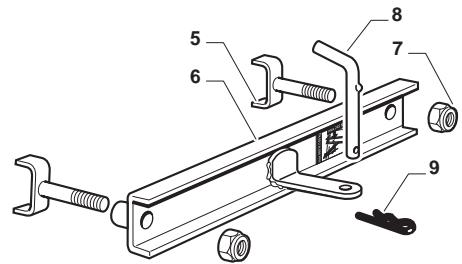

Optionals On Request							
POS	CODE	Q.TY	DESCRIPTION	DESCRIZIONE	DESCRIPTION	BESCHREIBUNG	NOTES
1	382869038/0	1	Muffler Protection	Protezione Silenziatore	Protection Silencieux	Auspuffschutz	
2	125943008/0	4	Screw	Vite	Vis	Schraube	
5	382650211/0	2	Stiffening	Rinforzo	Renforcement	Verstaerkung	
6	382033111/0	1	Rod	Asta	Tige	Stange	
7	112155000/0	2	Nut	Dado	Ecrou	Mutter	
8	125510021/1	1	Hitch Pin	Perno	Pivot	Bolzen	
9	124487999/0	1	Spring Pin	Coppiglia	Goupille	Split	
11	325140101/0	1	Deflector	Deflettore	Deflecteur	Abweiser	
12	125510111/0	1	Pin	Perno	Pivot	Bolzen	
13	124487998/0	1	Cotter Pin	Coppiglia	Goupille	Split