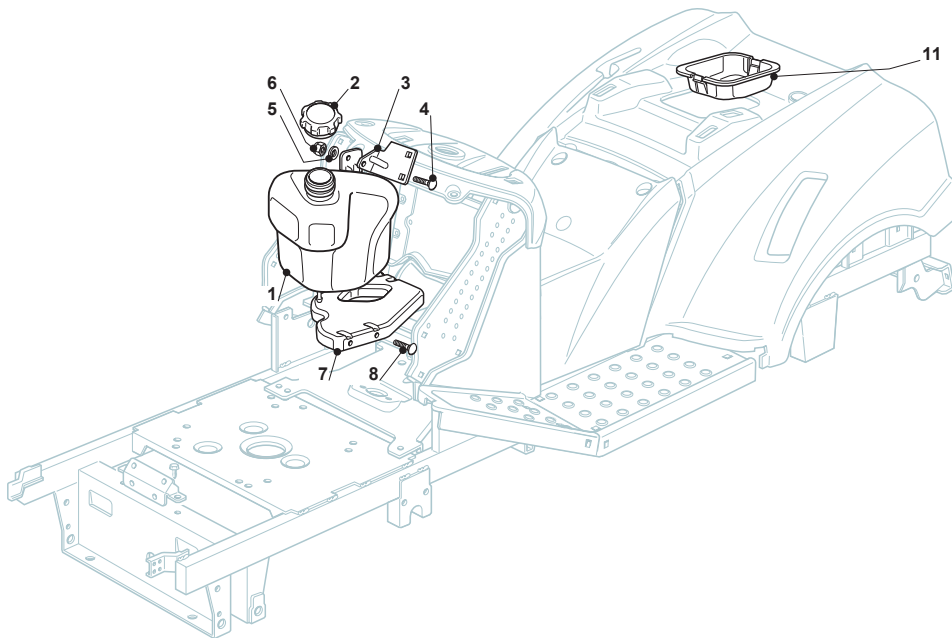

Tank 4,5 Lt							
POS	CODE	Q.TY	DESCRIPTION	DESCRIZIONE	DESCRIPTION	BESCHREIBUNG	NOTES
1	325735124/0	1	Tank	Serbatoio	Réservoir à carburant	Treibstofftank	
2	125795001/1	1	Fuel Cap	Tappo Miscela	Bouhcon Mélange	Deckel Treibstoff	
3	325785291/0	1	Support	Supporto	Support	Halter	
4	112789195/0	1	Screw	Vite	Vis	Schraube	
5	112581500/0	1	Grower	Grower	Grower	Federring	
6	112437503/0	1	Plate	Piastra	Plaque	Platte	
7	325785289/0	1	Support	Supporto	Support	Halter	
8	112735403/0	4	Screw	Vite	Vis	Schraube	
11	325207176/0	1	Basin	Vaschetta	Cuvette	Wanne