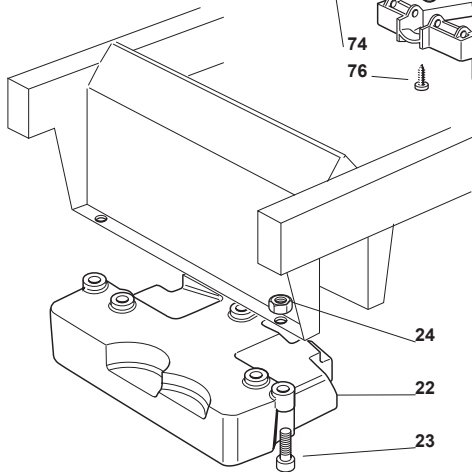

Optionals On Request							
POS	CODE	Q.TY	DESCRIPTION	DESCRIZIONE	DESCRIPTION	BESCHREIBUNG	NOTES
2	382869035/0	1	Support	Supporto	Support	Halter	
3	125510022/0	2	Pin	Perno	Pivot	Bolzen	
4	124487998/0	2	Cotter Pin	Coppiglia	Goupille	Split	
5	382180062/0	1	Screw	Vite	Vis	Schraube	
22	125519997/1	1	Front Weight	Peso	Poids	Gewicht	
23	112760520/0	3	Screw	Vite	Vis	Schraube	
24	112155000/0	3	Nut	Dado	Ecrou	Mutter	
42	382735502/0	1	Bracket	Staffa	Etrier	Bride	
43	325774213/0	1	Bracket	Staffa	Etrier	Bride	
44	382033117/0	1	Rod	Asta	Tige	Stange	
45	125510021/1	1	Hitch Pin	Perno	Pivot	Bolzen	
46	124487999/0	2	Spring Pin	Coppiglia	Goupille	Split	
51	182180090/0	1	Battery Charger	Carica Batteria	Chargeur De Batterie	Batterieladegerät	EU plug
51	182180091/0	1	Battery Charger (Uk)	Carica Batterie (Uk)	Chargeur Batteries (Uk)	Batterieladegerät (Uk)	UK plug
72	325140097/0	1	Deflector	Deflettore	Deflecteur	Abweiser	
73	325394005/0	1	Handle	Corrimano	Main-Courante	Handlauf	
74	125510077/0	1	Pin	Perno	Pivot	Bolzen	
75	125430245/0	1	Spring	Molla	Ressort	Feder	
76	112735405/0	1	Screw	Vite	Vis	Schraube	
77	325280000/1	1	Handgrip	Impugnatura	Poignée	Handgriff	
78	125840011/1	1	Tie Rod	Tirante	Tirant	Spannstange	
79	125253004/0	2	Mulch.Kit Fixing Hook	Gancio Fissaggio Kit Mulching	Crochet Fixage Kit Mulching	MulchingHaken