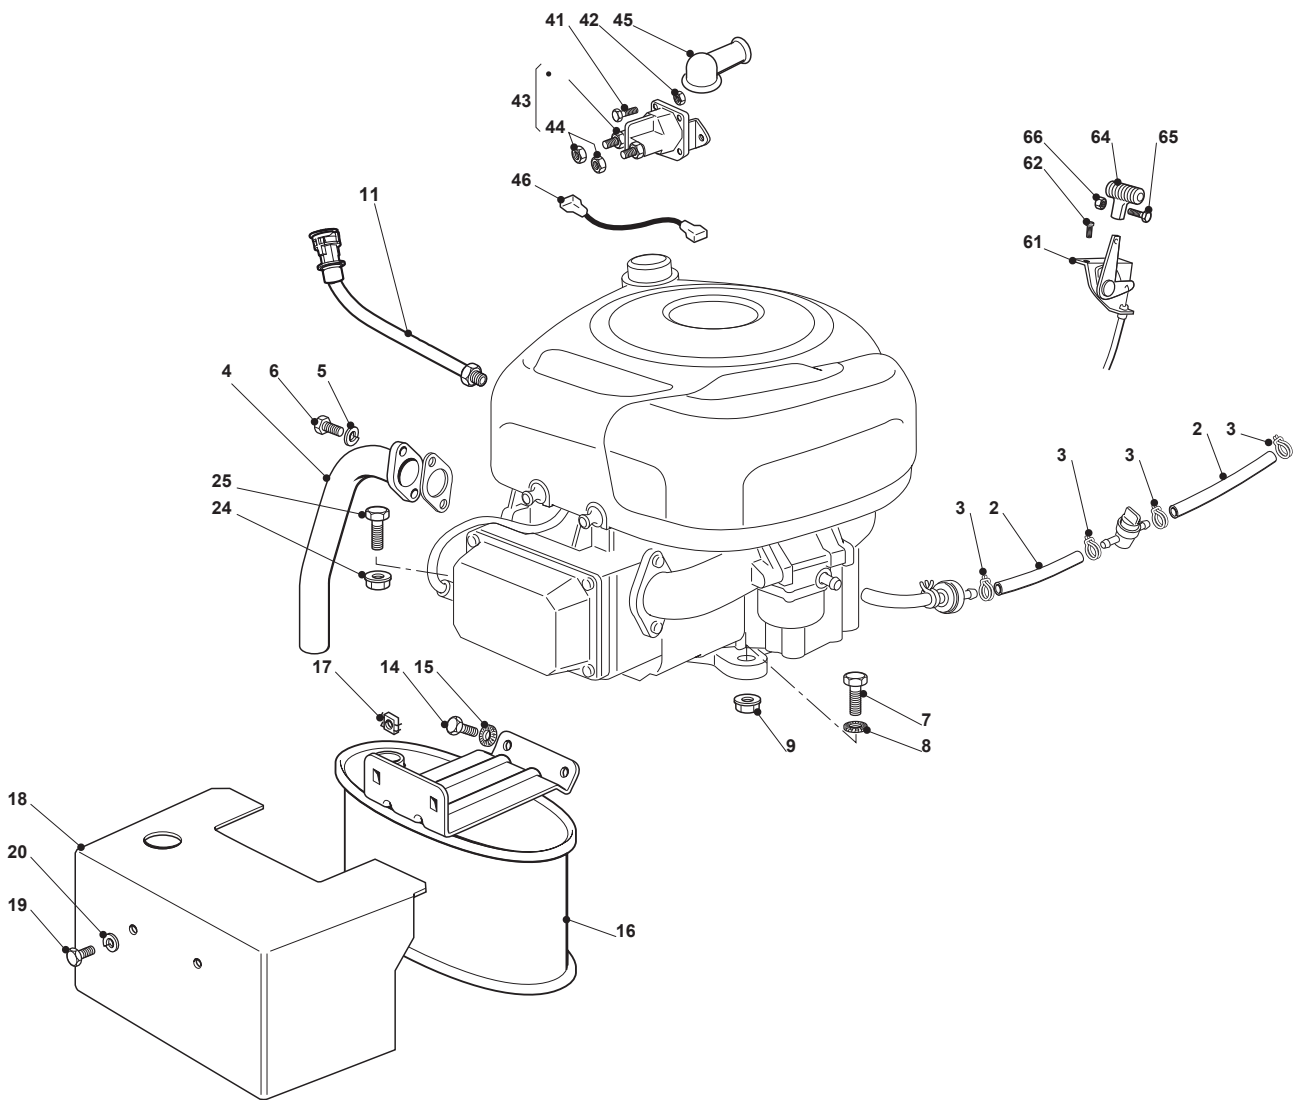

Engine B&S 15,5-16,5

POS	CODE	Q.TY	DESCRIPTION	DESCRIZIONE	DESCRIPTION	BESCHREIBUNG	NOTES
2	325869057/0	1	Connecting Tube	Tubo Collegamento	Tube De Connexion	Verbindungsrohr	
3	118375051/1	2	Fair Led	Fascetta	Collier	Rohrschelle	
4	118738206/0	1	Discharged Connect.Tube	Discharged Connect.Tube	Discharged Connect.Tube	Discharged Connect.Tube	
5	112583500/0	2	Grower	Grower	Grower	Federring	
6	112735530/0	2	Screw	Vite	Vis	Schraube	
7	112691115/0	1	Screw	Vite	Vis	Schraube	
8	112540260/0	1	Grower	Grower	Grower	Federring	
9	112154210/0	1	Self-Locking Nut	Dado Autobloccante	Écrou auto-bloquant	Selbstsichernde Mutter	
11	1134-5827-01	1	Oil Drain Assy	Oil Drain Assy	Oil Drain Assy	Oil Drain Assy	
14	112793102/0	2	Screw	Vite	Vis	Schraube	
15	112540260/0	2	Grower	Grower	Grower	Federring	
16	182750010/0	1	Muffler	Silenziatore	Silencieux	Set Schalldämpfer	
17	112360425/0	2	Nut	Dado	Ecrou	Mutter	
18	382598009/2	1	Muffler Protection	Protezione Silenziatore	Protection Silencieux	Auspuffschutz	
19	112792611/0	2	Screw	Vite	Vis	Schraube	
20	112583500/0	2	Grower	Grower	Grower	Federring	
24	112154210/0	3	Self-Locking Nut	Dado Autobloccante	Écrou auto-bloquant	Selbstsichernde Mutter	
25	112691100/0	3	Screw	Vite	Vis	Schraube	
41	112791213/1	2	Screw	Vite	Vis	Schraube	
42	112292102/0	2	Nut	Dado	Ecrou	Mutter	
43	118736110/0	1	Starter Relay	Relé Avviamento	Relais D'Allumage	Anlassrelais	
44	112360352/0	2	Nut	Dado	Ecrou	Mutter	
45	118564861/1	1	Protection	Protezione	Protection	Schutz	
46	125065017/0	1	Cable	Cable	Cable	Cable	
61	182000200/1	1	Throttle Cable	Cavo Acceleratore	Câble Accélérateur	Gashebel Kabel	
62	125943012/0	2	Screw	Vite	Vis	Schraube	
64	325592000/0	1	Knob	Manopola	Poignee	Knopf	
65	112726388/0	1	Screw	Vite	Vis	Schraube	
66	112290800/0	1	Hexagonal Nut	Dado	Ecrou	Mutter