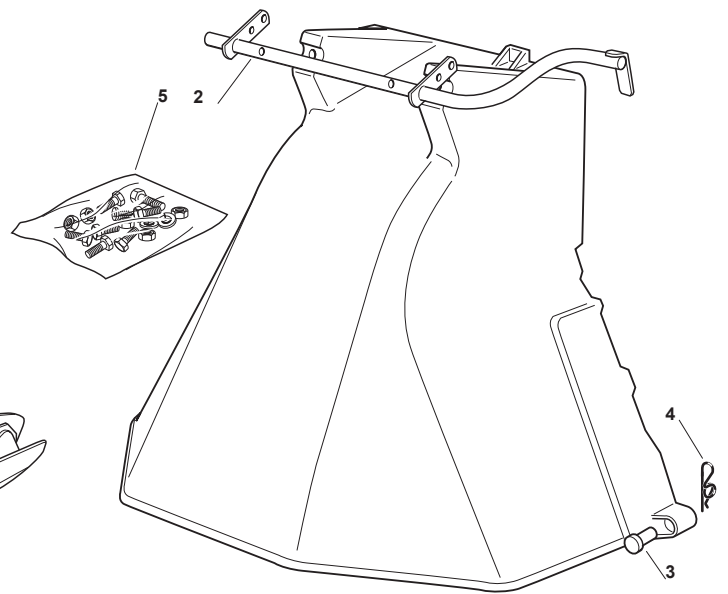

Optionals On Request							
POS	CODE	Q.TY	DESCRIPTION	DESCRIZIONE	DESCRIPTION	BESCHREIBUNG	NOTES
2	382869035/0	1	Support	Supporto	Support	Halter	
3	125510022/0	2	Pin	Perno	Pivot	Bolzen	
4	124487998/0	2	Cotter Pin	Coppiglia	Goupille	Split	
5	382180062/0	1	Screw	Vite	Vis	Schraube	
22	125519997/1	1	Front Weight	Peso	Poids	Gewicht	
23	112760520/0	3	Screw	Vite	Vis	Schraube	
24	112155000/0	3	Nut	Dado	Ecrou	Mutter	
42	382735502/0	1	Bracket	Staffa	Etrier	Bride	
43	325774213/0	1	Bracket	Staffa	Etrier	Bride	
44	382033117/0	1	Rod	Asta	Tige	Stange	
45	125510021/1	1	Hitch Pin	Perno	Pivot	Bolzen	
46	124487999/0	2	Spring Pin	Coppiglia	Goupille	Split	
51	182180090/0	1	Battery Charger	Carica Batteria	Chargeur De Batterie	Batterieladegerät	EU plug
51	182180091/0	1	Battery Charger (Uk)	Carica Batterie (Uk)	Chargeur Batteries (Uk)	Batterieladegerät (Uk)	UK plug
72	325140097/0	1	Deflector	Deflettore	Deflecteur	Abweiser	
73	325394005/0	1	Handle	Corrimano	Main-Courante	Handlauf	
74	125510077/0	1	Pin	Perno	Pivot	Bolzen	
75	125430245/0	1	Spring	Molla	Ressort	Feder	
76	112735405/0	1	Screw	Vite	Vis	Schraube	
77	325280000/1	1	Handgrip	Impugnatura	Poignée	Handgriff	
78	125840011/1	1	Tie Rod	Tirante	Tirant	Spannstange	
79	125253004/0	2	Mulch.Kit Fixing Hook	Gancio Fissaggio Kit Mulching	Crochet Fixage Kit Mulching	MulchingHaken