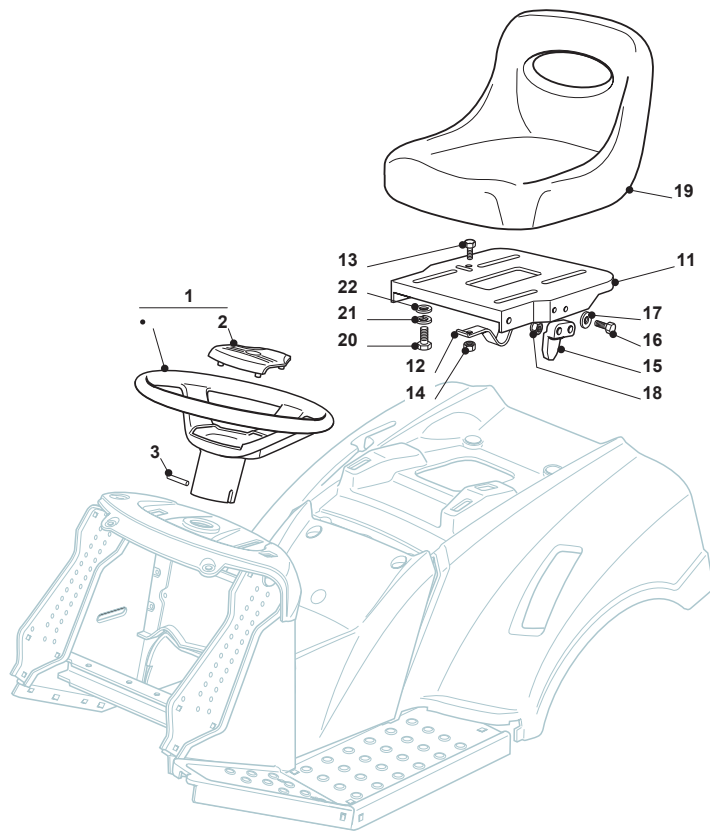

Seat & Steering Wheel							
POS	CODE	Q.TY	DESCRIPTION	DESCRIZIONE	DESCRIPTION	BESCHREIBUNG	NOTES
1	125961212/0	1	Steering Wheel	Volante	Volant	Lenkrad	
2	325580500/0	1	Cap	Tappo	Bouchon	Stopfen	
3	112620299/0	1	Elastic Pin	Spina Elastica	Goupille	Stift	
11	325547033/1	1	Seat Plate	Seat Plate	Seat Plate	Seat Plate	
12	125430223/2	1	Spring	Molla	Ressort	Feder	
13	112789000/0	1	Screw	Vite	Vis	Schraube	
14	112154330/0	1	Low Self-Locking Nut	Dado Autobloccante	Écrou auto-bloquant	Selbstsichernde Mutter	
15	327063021/1	1	Cam	Cam	Cam	Cam	
16	112789100/0	2	Screw	Vite	Vis	Schraube	
17	112523020/0	2	Washer	Rondella	Rondelle	Scheibe	
18	112154330/0	2	Low Self-Locking Nut	Dado Autobloccante	Écrou auto-bloquant	Selbstsichernde Mutter	
19	125722453/1	1	Seat	Sedile	Siege	Sitz	
20	112793101/0	4	Screw	Vite	Vis	Schraube	
21	112583500/0	4	Grower	Grower	Grower	Federring	
22	112523060/0	4	Washer	Rondella	Rondelle	Scheibe