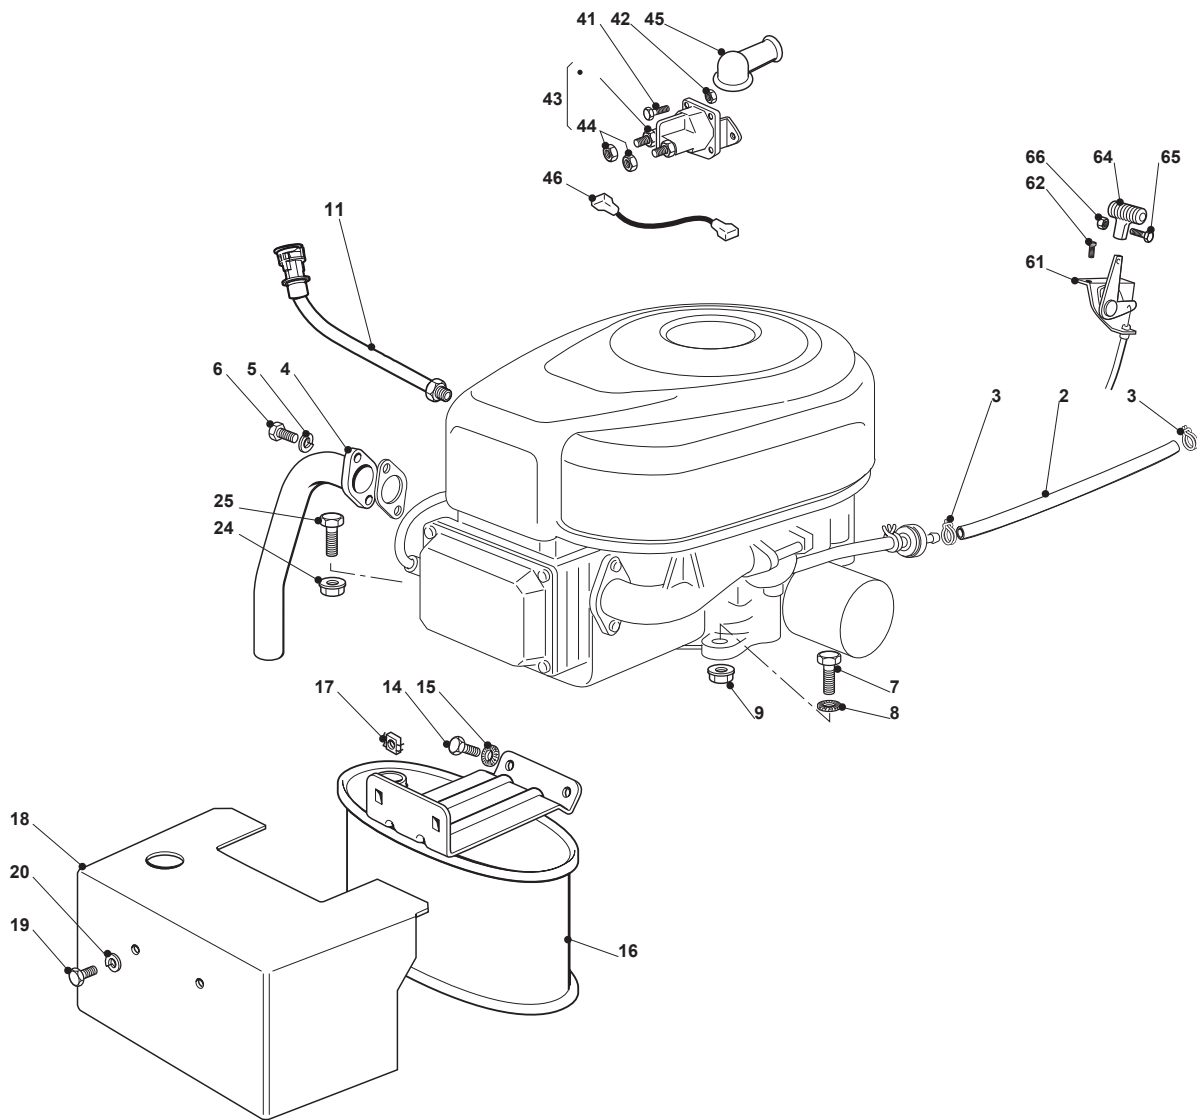

Engine B&S 11,5-12,5-13,5

POS	CODE	Q.TY	DESCRIPTION	DESCRIZIONE	DESCRIPTION	BESCHREIBUNG	NOTES
2	325869057/0	1	Connecting Tube	Tubo Collegamento	Tube De Connexion	Verbindungsrohr	
3	118375051/1	4	Fair Led	Fascetta	Fixation De Cable	Kabelbefestigung	
4	118738224/0	1	Exhaust Conn. Tube	Exhaust Conn. Tube	Exhaust Conn. Tube	Exhaust Conn. Tube	
5	112583500/0	2	Grower	Grower	Grower	Federring	
6	112735530/0	2	Screw	Vite	Vis	Schraube	
7	112691115/0	1	Screw	Vite	Vis	Schraube	
8	112540260/0	1	Grower	Grower	Grower	Federring	
9	112154210/0	1	Nut	Dado	Ecrou	Nuss	
11	1134-5827-01	1	Oil Drain Assy	Oil Drain Assy	Oil Drain Assy	Oil Drain Assy	
14	112793102/0	2	Screw	Vite	Vis	Schraube	
15	112540260/0	2	Grower	Grower	Grower	Federring	
16	182750010/0	1	Muffler	Silenziatore	Silencieux	Schalldämpfer	
17	112360425/0	2	Nut	Dado	Ecrou	Nuss	
18	382598009/2	1	Muffler Protection	Protezione Silenziatore	Protection Silencieux	Auspuffschutz	
19	112792611/0	2	Screw	Vite	Vis	Schraube	
20	112583500/0	2	Grower	Grower	Grower	Federring	
24	112154210/0	3	Nut	Dado	Ecrou	Nuss	
25	112691100/0	3	Screw	Vite	Vis	Schraube	
41	112791213/1	2	Screw	Vite	Vis	Schraube	
42	112292102/0	2	Nut	Dado	Ecrou	Nuss	
43	118736110/0	1	Starter Relay	Relé Avviamento	Relais D'Allumage	Anlassrelais	
44	112360352/0	2	Nut	Dado	Ecrou	Nuss	
45	118564861/1	1	Protection	Protezione	Protection	Schutz	
46	125065017/0	1	Cable	Cavo	Cable	Kabel	
61	182000200/1	1	Throttle Cable	Cavo Acceleratore	Câble Accélérateur	Gashebel Kabel	
62	125943012/0	2	Screw	Vite	Vis	Schraube	
64	325592000/0	1	Knob	Knob	Knob	Knob	
65	112726388/0	1	Screw	Vite	Vis	Schraube	
66	112290800/0	1	Nut	Dado	Ecrou	Nuss