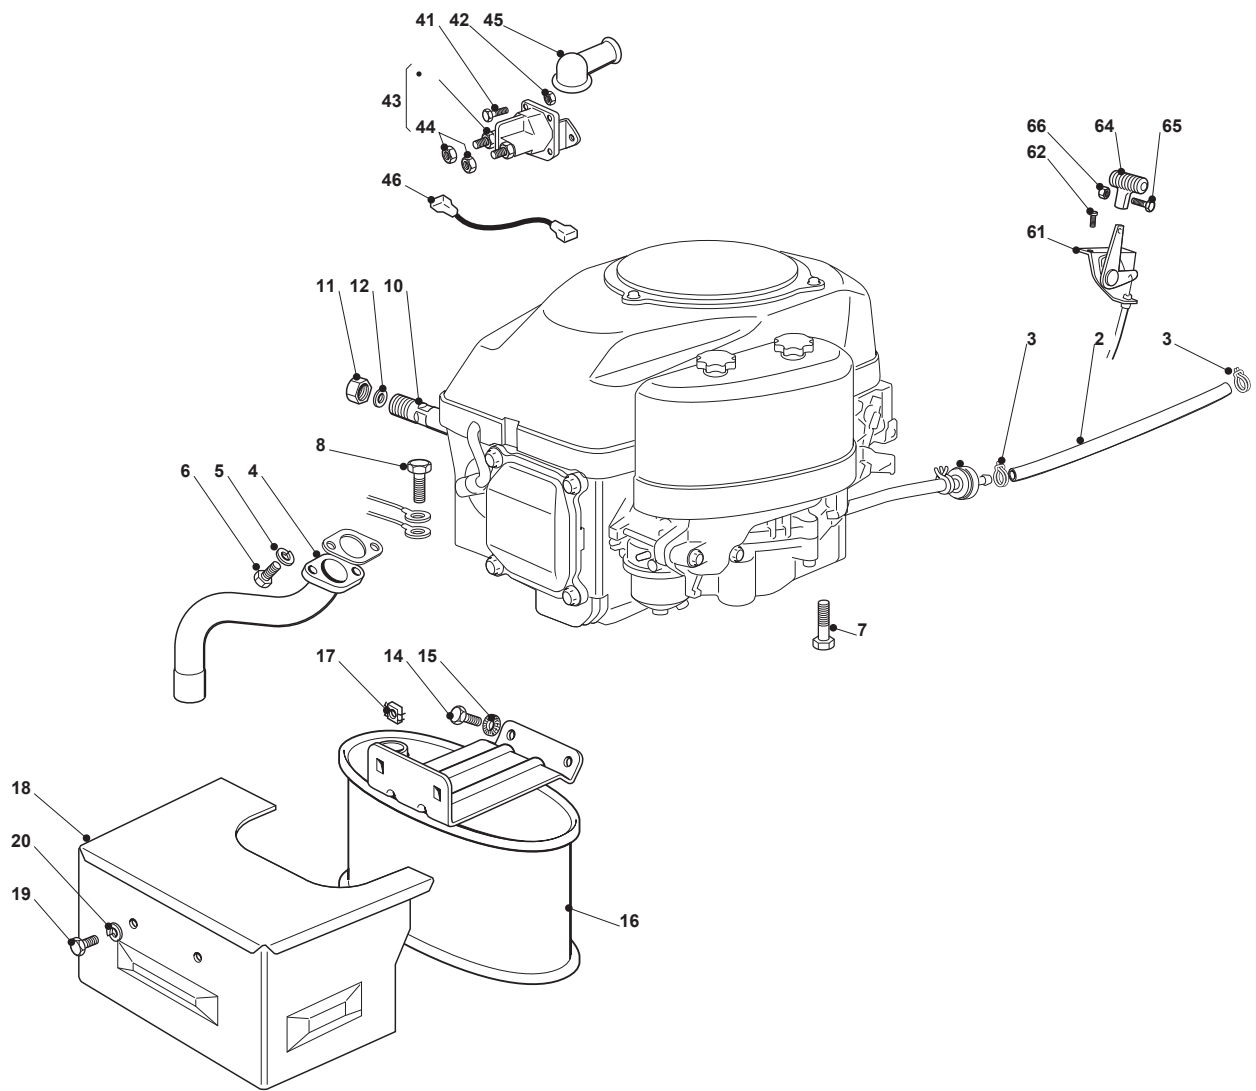

Engine GGP

POS	CODE	Q.TY	DESCRIPTION	DESCRIZIONE	DESCRIPTION	BESCHREIBUNG	NOTES
2	325869057/0	1	Connecting Tube	Tubo Collegamento	Tube De Connexion	Verbindungsrohr	
3	118375051/1	4	Fair Led	Fascetta	Collier	Rohrschelle	
4	118738231/1	1	Exhaust Tube	Tubo Scarico	Tube Echappement	Abgasungrohr	
5	112583500/0	2	Grower	Grower	Grower	Federring	
6	112737450/0	2	Screw	Vite	Vis	Schraube	
7	112735108/1	4	Screw	Vite	Vis	Schraube	
8	112735599/0	1	Screw	Vite	Vis	Schraube	
10	127598060/0	1	Oil Discharge Extension	Oil Discharge Extension	Oil Discharge Extension	Oil Discharge Extension	
11	118737849/0	1	Plug	Tappo	Bouchon	Stopfen	
12	118401001/1	1	Oil Seal	Anello Di Tenuta	Anneau De Tenue	Dichtring	
14	112793102/0	2	Screw	Vite	Vis	Schraube	
15	112540260/0	2	Grower	Grower	Grower	Federring	
16	182750010/0	1	Muffler	Silenziatore	Silencieux	Set Schalldämpfer	
17	112360425/0	2	Nut	Dado	Ecrou	Mutter	
18	382598039/0	1	Guard	Protezione	Protection	Schutz	
19	112792611/0	2	Screw	Vite	Vis	Schraube	
20	112583500/0	2	Grower	Grower	Grower	Federring	
41	112791213/1	2	Screw	Vite	Vis	Schraube	
42	112292102/0	2	Nut	Dado	Ecrou	Mutter	
43	118736110/0	1	Starter Relay	Relé Avviamento	Relais D'Allumage	Anlassrelais	
44	112360352/0	2	Nut	Dado	Ecrou	Mutter	
45	118564861/1	1	Protection	Protezione	Protection	Schutz	
46	125065017/0	1	Cable	Cable	Cable	Cable	
61	182000212/0	1	Accelerator	Acceleratore	Accelérateur	Gas Zug	
62	125943012/0	2	Screw	Vite	Vis	Schraube	
64	325592000/0	1	Knob	Manopola	Poignee	Knopf	
65	112726388/0	1	Screw	Vite	Vis	Schraube	
66	112290800/0	1	Hexagonal Nut	Dado	Ecrou	Mutter