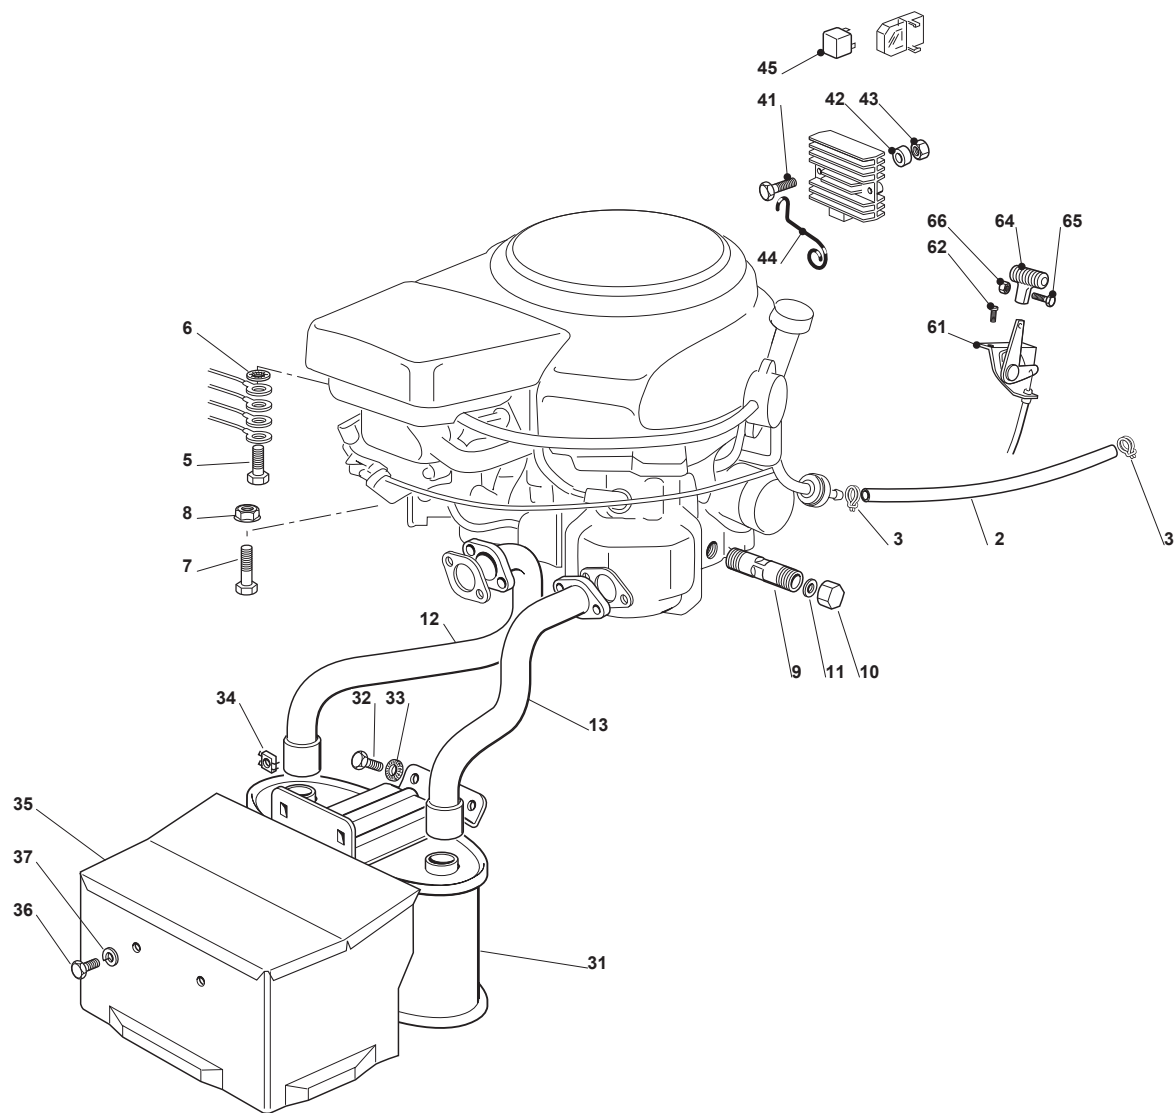

Engine Honda GXV 530							
POS	CODE	Q.TY	DESCRIPTION	DESCRIZIONE	DESCRIPTION	BESCHREIBUNG	NOTES
2	325869057/0	1	Connecting Tube	Tubo Collegamento	Tube De Connexion	Verbindungsrohr	
3	118375051/1	2	Fair Led	Fascetta	Collier	Rohrschelle	
5	112735599/0	1	Screw	Vite	Vis	Schraube	
6	112540260/0	1	Grower	Grower	Grower	Federring	
7	112691115/0	4	Screw	Vite	Vis	Schraube	
8	112154210/0	4	Self-Locking Nut	Dado Autobloccante	Écrou auto-bloquant	Selbstsichernde Mutter	
9	125598052/0	1	Oil Discharge Extention	Prolunga Scarico Olio	Rallonge Dechargement Huile	Öl Abfluss	
10	118737849/0	1	Plug	Tappo	Bouchon	Stopfen	
11	118401001/1	1	Oil Seal	Anello Di Tenuta	Anneau De Tenue	Dichtring	
12	118738221/0	1	Exhaust Tube Right	Tubo Scarico Destro	Tube Echappement Droit	Abgasungrohr, Rechte	
13	118738222/0	1	Right Exhaust Connection	Raccordo Scarico Destro	Connexion Echappement Droite	Auspuffanschluss, Rechte	
31	182750003/0	1	Muffler Assy	Ass. Silenziatore	Silencieux	Set Schalldämpfer	
32	112793102/0	2	Screw	Vite	Vis	Schraube	
33	112540260/0	2	Grower	Grower	Grower	Federring	
34	112360425/0	2	Nut	Dado	Écrou	Mutter	
35	382598005/2	1	Muffler Protection	Protezione Silenziatore	Protection Silencieux	Auspuffschutz	
36	112792611/0	2	Screw	Vite	Vis	Schraube	
37	112583500/0	2	Grower	Grower	Grower	Federring	
41	112815221/0	2	Screw	Vite	Vis	Schraube	
42	122170950/0	2	Spacer	Distanziale	Entretoise	Distanzring	
43	112292102/0	2	Nut	Dado	Écrou	Mutter	
44	127430561/0	1	Spring	Molla	Ressort	Feder	
45	133567000/0	1	Relay	Relay	Relay	Relay	
61	182000201/2	1	Throttle Cable	Cavo Acceleratore	Câble Accélérateur	Gashebel Kabel	
62	125943012/0	2	Screw	Vite	Vis	Schraube	
64	325592000/0	1	Knob	Manopola	Poignee	Knopf	
65	112726388/0	1	Screw	Vite	Vis	Schraube	
66	112290800/0	1	Hexagonal Nut	Dado	Écrou	Mutter