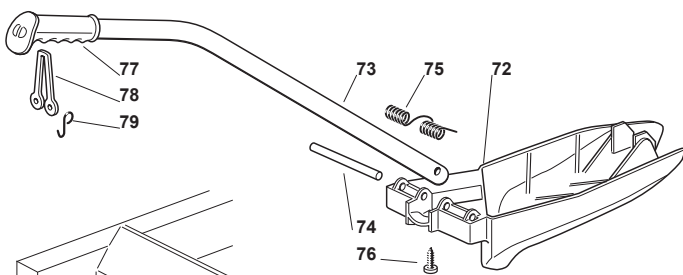

Optionals On Request							
POS	CODE	Q.TY	DESCRIPTION	DESCRIZIONE	DESCRIPTION	BESCHREIBUNG	NOTES
2	382869035/0	1	Support	Supporto	Support	Halter	
3	125510022/0	2	Pin	Perno	Pivot	Bolzen	
4	124487998/0	2	Cotter Pin	Coppiglia	Goupille	Split	
5	382180062/0	1	Screw	Vite	Vis	Schraube	
22	125519997/1	1	Front Weight	Peso	Poids	Gewicht	
23	112760520/0	3	Screw	Vite	Vis	Schraube	
24	112155000/0	3	Nut	Dado	Ecrou	Mutter	
42	382735502/0	1	Bracket	Staffa	Etrier	Bride	
43	325774213/0	1	Bracket	Staffa	Etrier	Bride	
44	382033117/0	1	Rod	Asta	Tige	Stange	
45	125510021/1	1	Hitch Pin	Perno	Pivot	Bolzen	
46	124487999/0	2	Spring Pin	Coppiglia	Goupille	Split	
51	182180090/0	1	Battery Charger	Carica Batteria	Chargeur De Batterie	Batterieladegerät	EU plug
51	182180091/0	1	Battery Charger (Uk)	Carica Batterie (Uk)	Chargeur Batteries (Uk)	Batterieladegerät (Uk)	UK plug
72	325140097/0	1	Deflector	Deflettore	Deflecteur	Abweiser	
73	325394005/0	1	Handle	Corrimano	Main-Courante	Handlauf	
74	125510077/0	1	Pin	Perno	Pivot	Bolzen	
75	125430245/0	1	Spring	Molla	Ressort	Feder	
76	112735405/0	1	Screw	Vite	Vis	Schraube	
77	325280000/1	1	Handgrip	Impugnatura	Poignée	Handgriff	
78	125840011/1	1	Tie Rod	Tirante	Tirant	Spannstange	
79	125253004/0	2	Mulch.Kit Fixing Hook	Gancio Fissaggio Kit Mulching	Crochet Fixage Kit Mulching	MulchingHaken