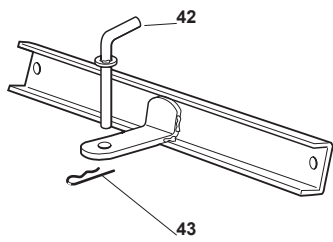

Optionals On Request							
POS	CODE	Q.TY	DESCRIPTION	DESCRIZIONE	DESCRIPTION	BESCHREIBUNG	NOTES
2	382869035/0	1	Support	Supporto	Support	Halter	
3	125510022/0	2	Pin	Perno	Pivot	Bolzen	
4	124487998/0	2	Cotter Pin	Coppiglia	Goupille	Split	
5	382180062/0	1	Screw	Vite	Vis	Schraube	
22	125519997/1	1	Front Weight	Peso	Poids	Gewicht	
23	112760520/0	3	Screw	Vite	Vis	Schraube	
24	112155000/0	3	Nut	Dado	Ecrou	Mutter	
42	382735502/0	1	Bracket	Staffa	Etrier	Bride	
43	325774213/0	1	Bracket	Staffa	Etrier	Bride	
44	382033117/0	1	Rod	Asta	Tige	Stange	
45	125510021/1	1	Hitch Pin	Perno	Pivot	Bolzen	
46	124487999/0	2	Spring Pin	Coppiglia	Goupille	Split	
51	182180090/0	1	Battery Charger	Carica Batteria	Chargeur De Batterie	Batterieladegerät	EU plug
51	182180091/0	1	Battery Charger (Uk)	Carica Batterie (Uk)	Chargeur Batteries (Uk)	Batterieladegerät (Uk)	UK plug
72	325140097/0	1	Deflector	Deflettore	Deflecteur	Abweiser	
73	325394005/0	1	Handle	Corrimano	Main-Courante	Handlauf	
74	125510077/0	1	Pin	Perno	Pivot	Bolzen	
75	125430245/0	1	Spring	Molla	Ressort	Feder	
76	112735405/0	1	Screw	Vite	Vis	Schraube	
77	325280000/1	1	Handgrip	Impugnatura	Poignée	Handgriff	
78	125840011/1	1	Tie Rod	Tirante	Tirant	Spannstange	
79	125253004/0	2	Mulch.Kit Fixing Hook	Gancio Fissaggio Kit Mulching	Crochet Fixage Kit Mulching	MulchingHaken