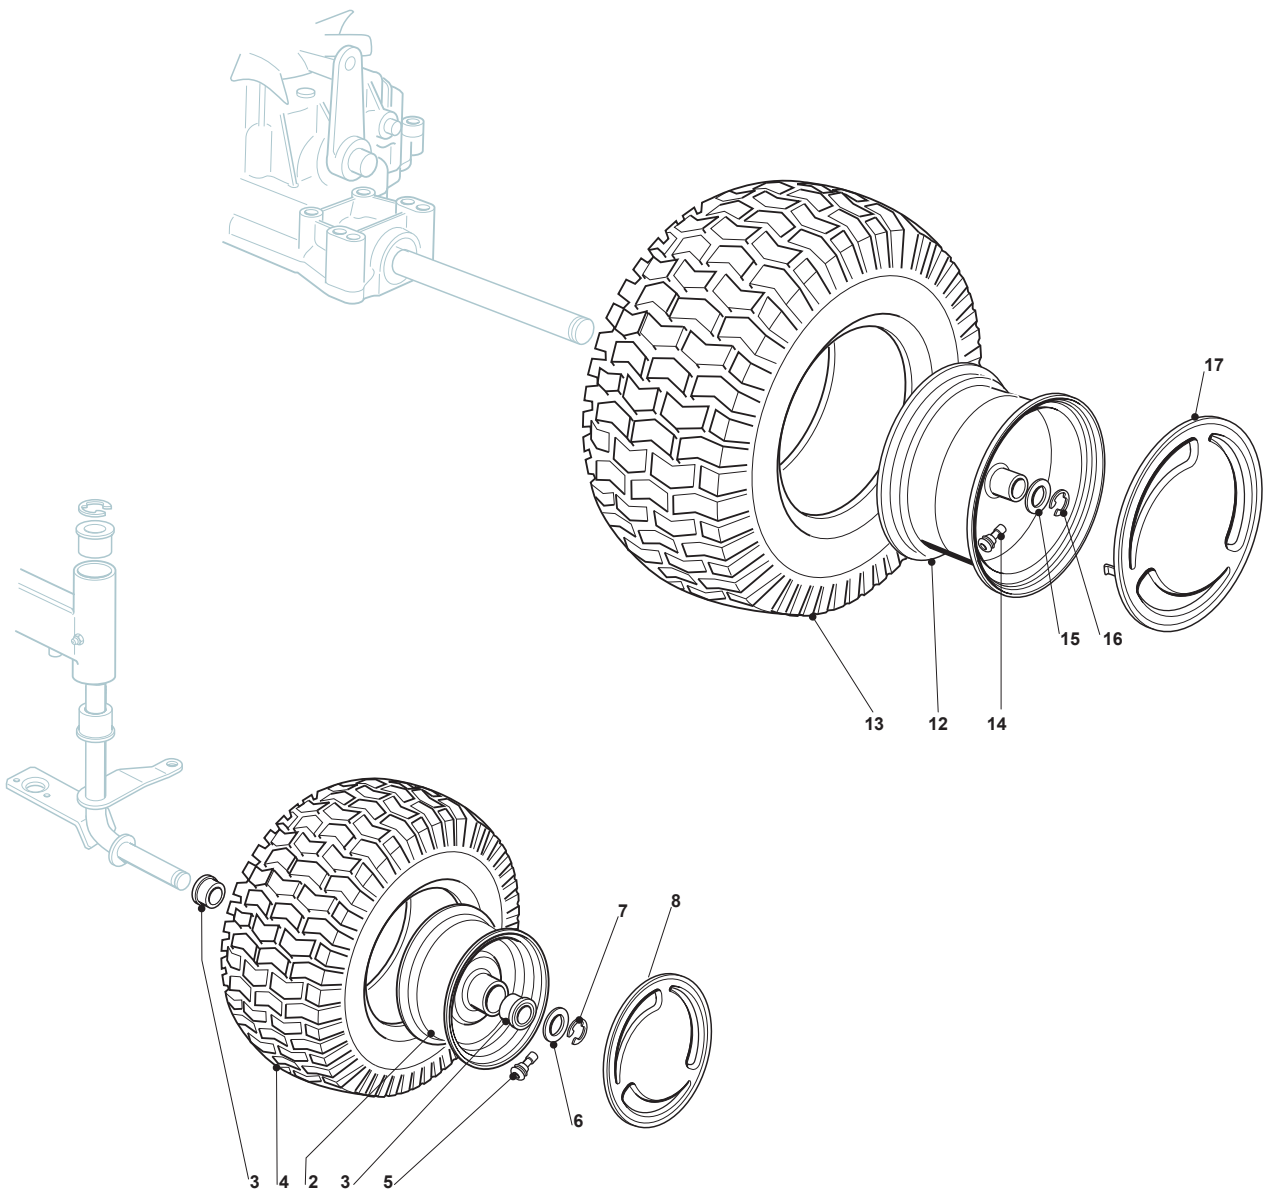

Wheels							
POS	CODE	Q.TY	DESCRIPTION	DESCRIZIONE	DESCRIPTION	BESCHREIBUNG	NOTES
2	182000598/0	2	Rimm	Cerchio Ruota	Bandage Roue	Vorderrad Felger	
3	125122200/2	4	Bearing	Bearing	Bearing	Bearing	
4	125590014/0	2	Tyre	Pneumatico	Pneu	Reifen	13"
4	127590066/0	2	Tyre	Pneumatico	Pneu	Reifen	15"
5	125950000/0	2	Valve	Valve	Valve	Valve	
6	125670005/1	2	Washer	Rondella	Rondelle	Scheibe	
7	112001000/0	2	Benzing Ring	Anello Benzing	Anneau Benzing	Ring Benzing	
8	122110230/0	2	Hub Cover	Coprinozzo	Couvre Moyeu	Nabendeckel	
12	182000599/0	2	Rimm	Cerchio Ruota	Bandage Roue	Vorderrad Felger	
13	125590015/0	2	Tyre	Pneumatico	Pneu	Reifen	
14	125950000/0	2	Valve	Valve	Valve	Valve	
15	125670005/1	2	Washer	Rondella	Rondelle	Scheibe	
16	112001010/0	2	Benzing Ring	Anello Benzing	Anneau Benzing	Ring Benzing	
17	122110230/0	2	Hub Cover	Coprinozzo	Couvre Moyeu	Nabendeckel