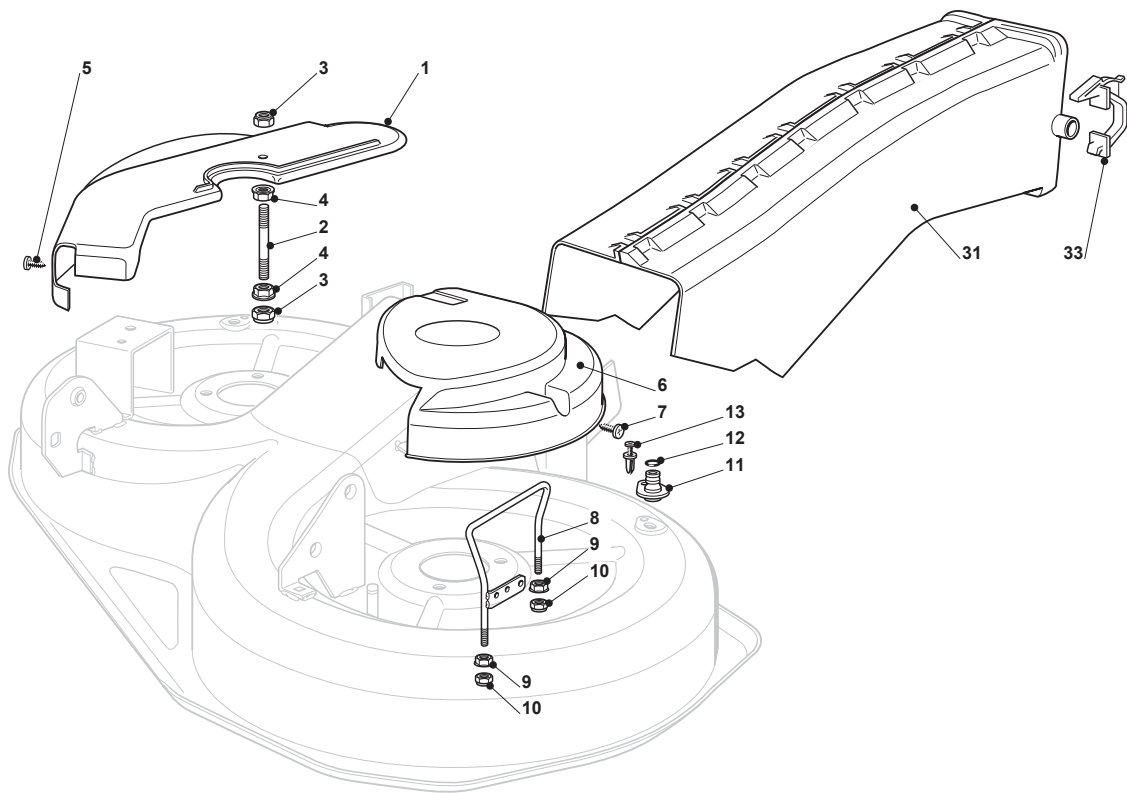

Guards							
POS	CODE	Q.TY	DESCRIPTION	DESCRIZIONE	DESCRIPTION	BESCHREIBUNG	NOTES
1	125060102/0	1	Right Belt Protection Carter	Carter Protezione Cinghia Dx	Carter Protection Courroie Droit	Schutz Rechte, Riemen	Grey
1	325060111/0	1	Right Belt Protection Carter	Carter Protezione Cinghia Dx	Carter Protection Courroie Droit	Schutz Rechte, Riemen	Black
2	125580007/0	1	Belt Guide	Belt Guide	Belt Guide	Belt Guide	
3	112155000/0	2	Nut	Dado	Ecrou	Nuss	
4	112293201/0	2	Nut	Dado	Ecrou	Nuss	
5	112735110/0	2	Screw	Vite	Vis	Schraube	
6	125060103/0	1	Left Belt Protection Carter	Carter Protezione Cinghia Sx	Carter Protection Courroie Gauche	Schutz Linke, Riemen	Grey
6	325060112/0	1	Left Belt Protection Carter	Carter Protezione Cinghia Sx	Carter Protection Courroie Gauche	Schutz Linke, Riemen	Black
7	112735110/0	2	Screw	Vite	Vis	Schraube	
8	382270301/0	1	Belt Guide	Belt Guide	Belt Guide	Belt Guide	
9	112293201/0	2	Nut	Dado	Ecrou	Nuss	
10	112155000/0	2	Nut	Dado	Ecrou	Nuss	
11	125033060/0	2	Washing Cutting Deck Connection	Attacco Lavaggio Piatto	Attaque Lavage Plateau De Coupe	Wasseranschluß Mähwerk	
12	119035000/0	2	O Ring	O Ring	O Ring	O Ring	
13	112500030/0	2	Rivet	Rivetto	Rivet	Niet	
31	382108008/1	1	Conveyor	Convogliatore	Convoyeur	Konveyor	
33	325774373/0	2	Clamp	Staffa	Etrier	Bride