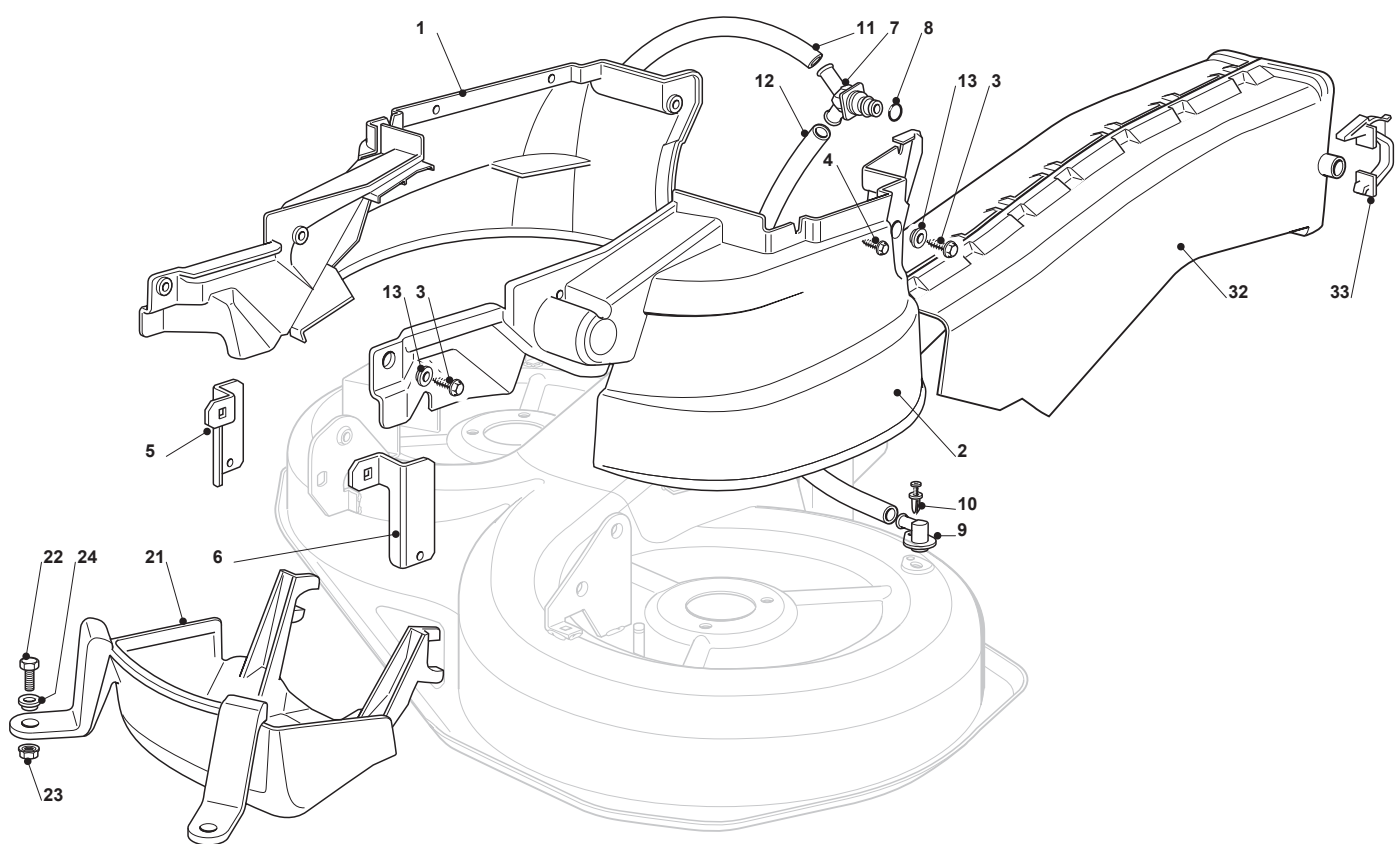

Guards (Cemagref)							
POS	CODE	Q.TY	DESCRIPTION	DESCRIZIONE	DESCRIPTION	BESCHREIBUNG	NOTES
1	325060121/0	1	Case	Carter	Carter	Blech	
2	325060122/0	1	Case	Carter	Carter	Blech	
3	112735122/0	6	Screw	Vite	Vis	Schraube	
4	112728535/0	4	Screw	Vite	Vis	Schraube	
5	325774381/0	1	Bracket	Bracket	Bracket	Bracket	
6	325774383/0	1	Bracket	Bracket	Bracket	Bracket	
7	325033066/0	1	Water Hose Connection	Water Hose Connection	Water Hose Connection	Water Hose Connection	
8	119035000/0	1	O Ring	O Ring	O Ring	O Ring	
9	325033065/0	2	Water Hose Connection	Water Hose Connection	Water Hose Connection	Water Hose Connection	
10	112500030/0	2	Rivet	Rivetto	Rivet	Niet	
11	325869069/0	1	Connecting Tube	Tubo Collegamento	Tube De Connexion	Verbindungsrohr	
12	325869068/0	1	Connecting Tube	Tubo Collegamento	Tube De Connexion	Verbindungsrohr	
13	325160039/0	6	Spacer	Distanziale	Entretoise	Distanzring	
21	325060127/0	1	Case	Carter	Carter	Blech	
22	112791400/0	2	Screw	Vite	Vis	Schraube	
23	112154510/0	2	Nut	Dado	Ecrou	Nuss	
24	325160039/0	2	Spacer	Distanziale	Entretoise	Distanzring	
32	382108008/1	1	Conveyor	Convogliatore	Convoyeur	Konveyor	
33	325774373/0	2	Clamp	Staffa	Etrier	Bride