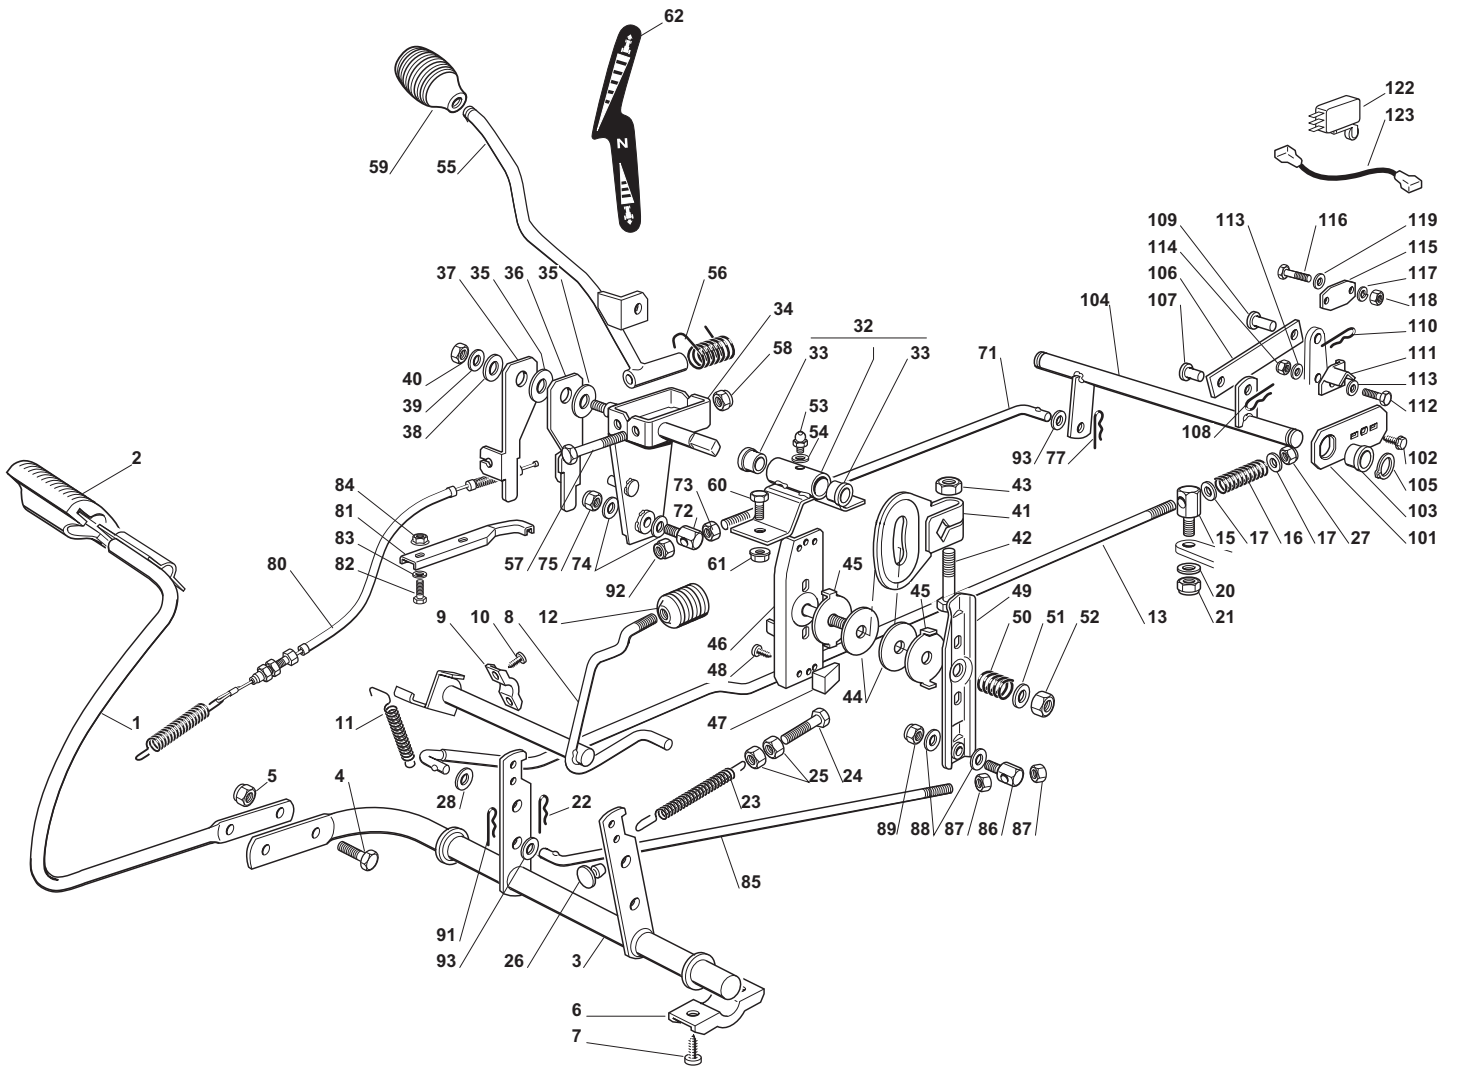

Brake And Gearbox Controls

only for Tuff Torq transmission