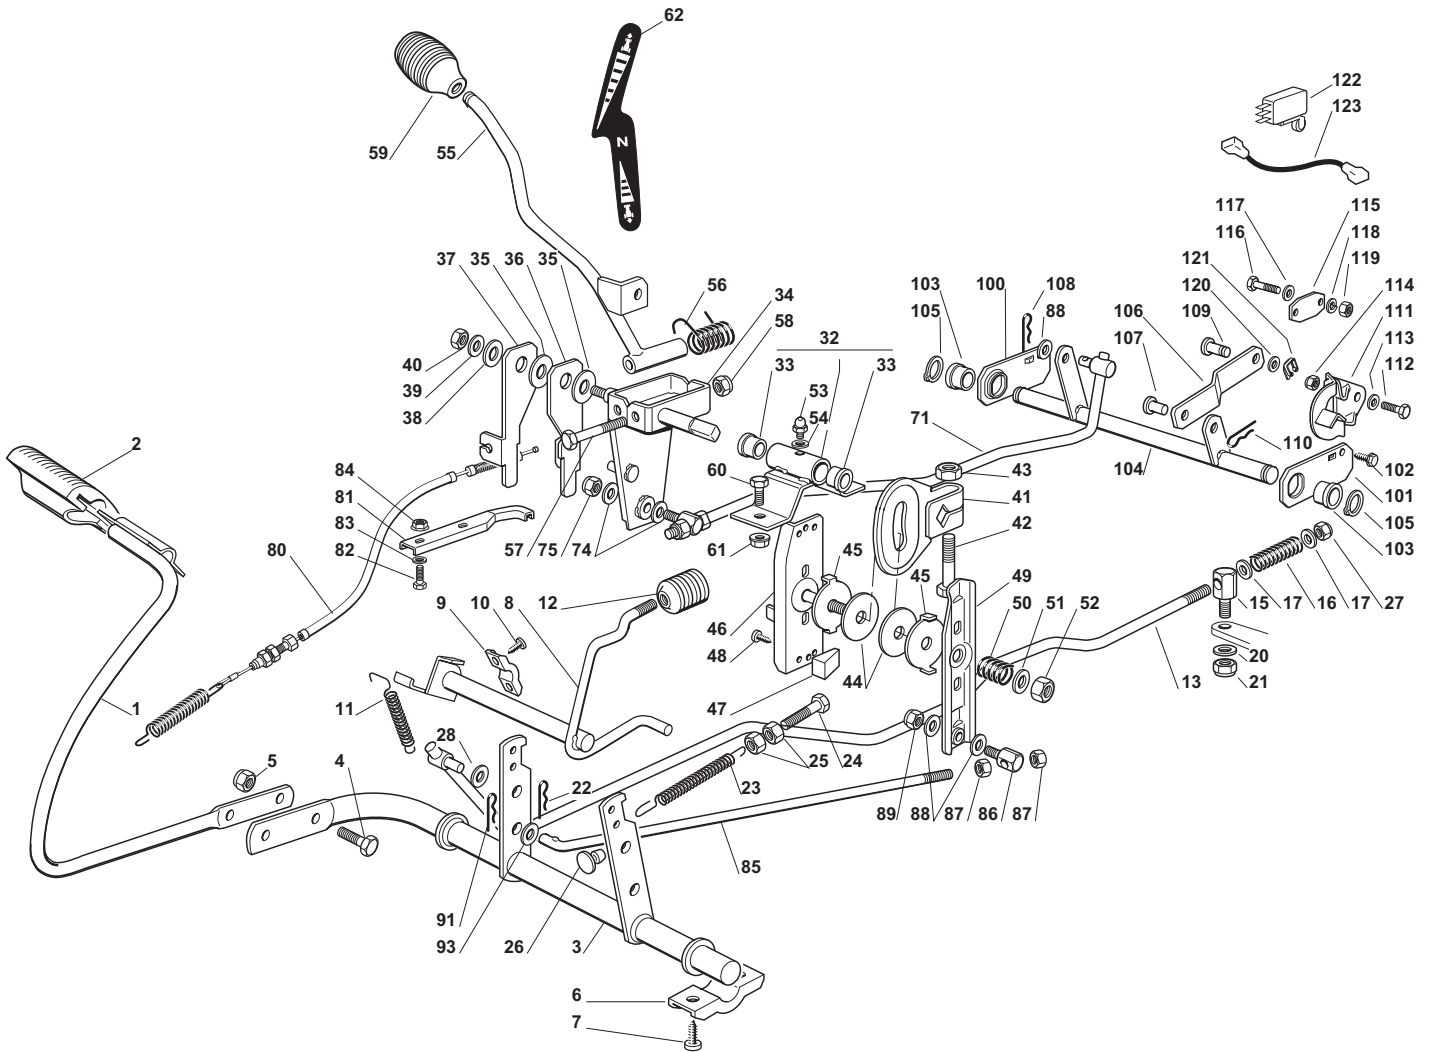

Brake And Gearbox Controls

only for Hydro-Gear transmission