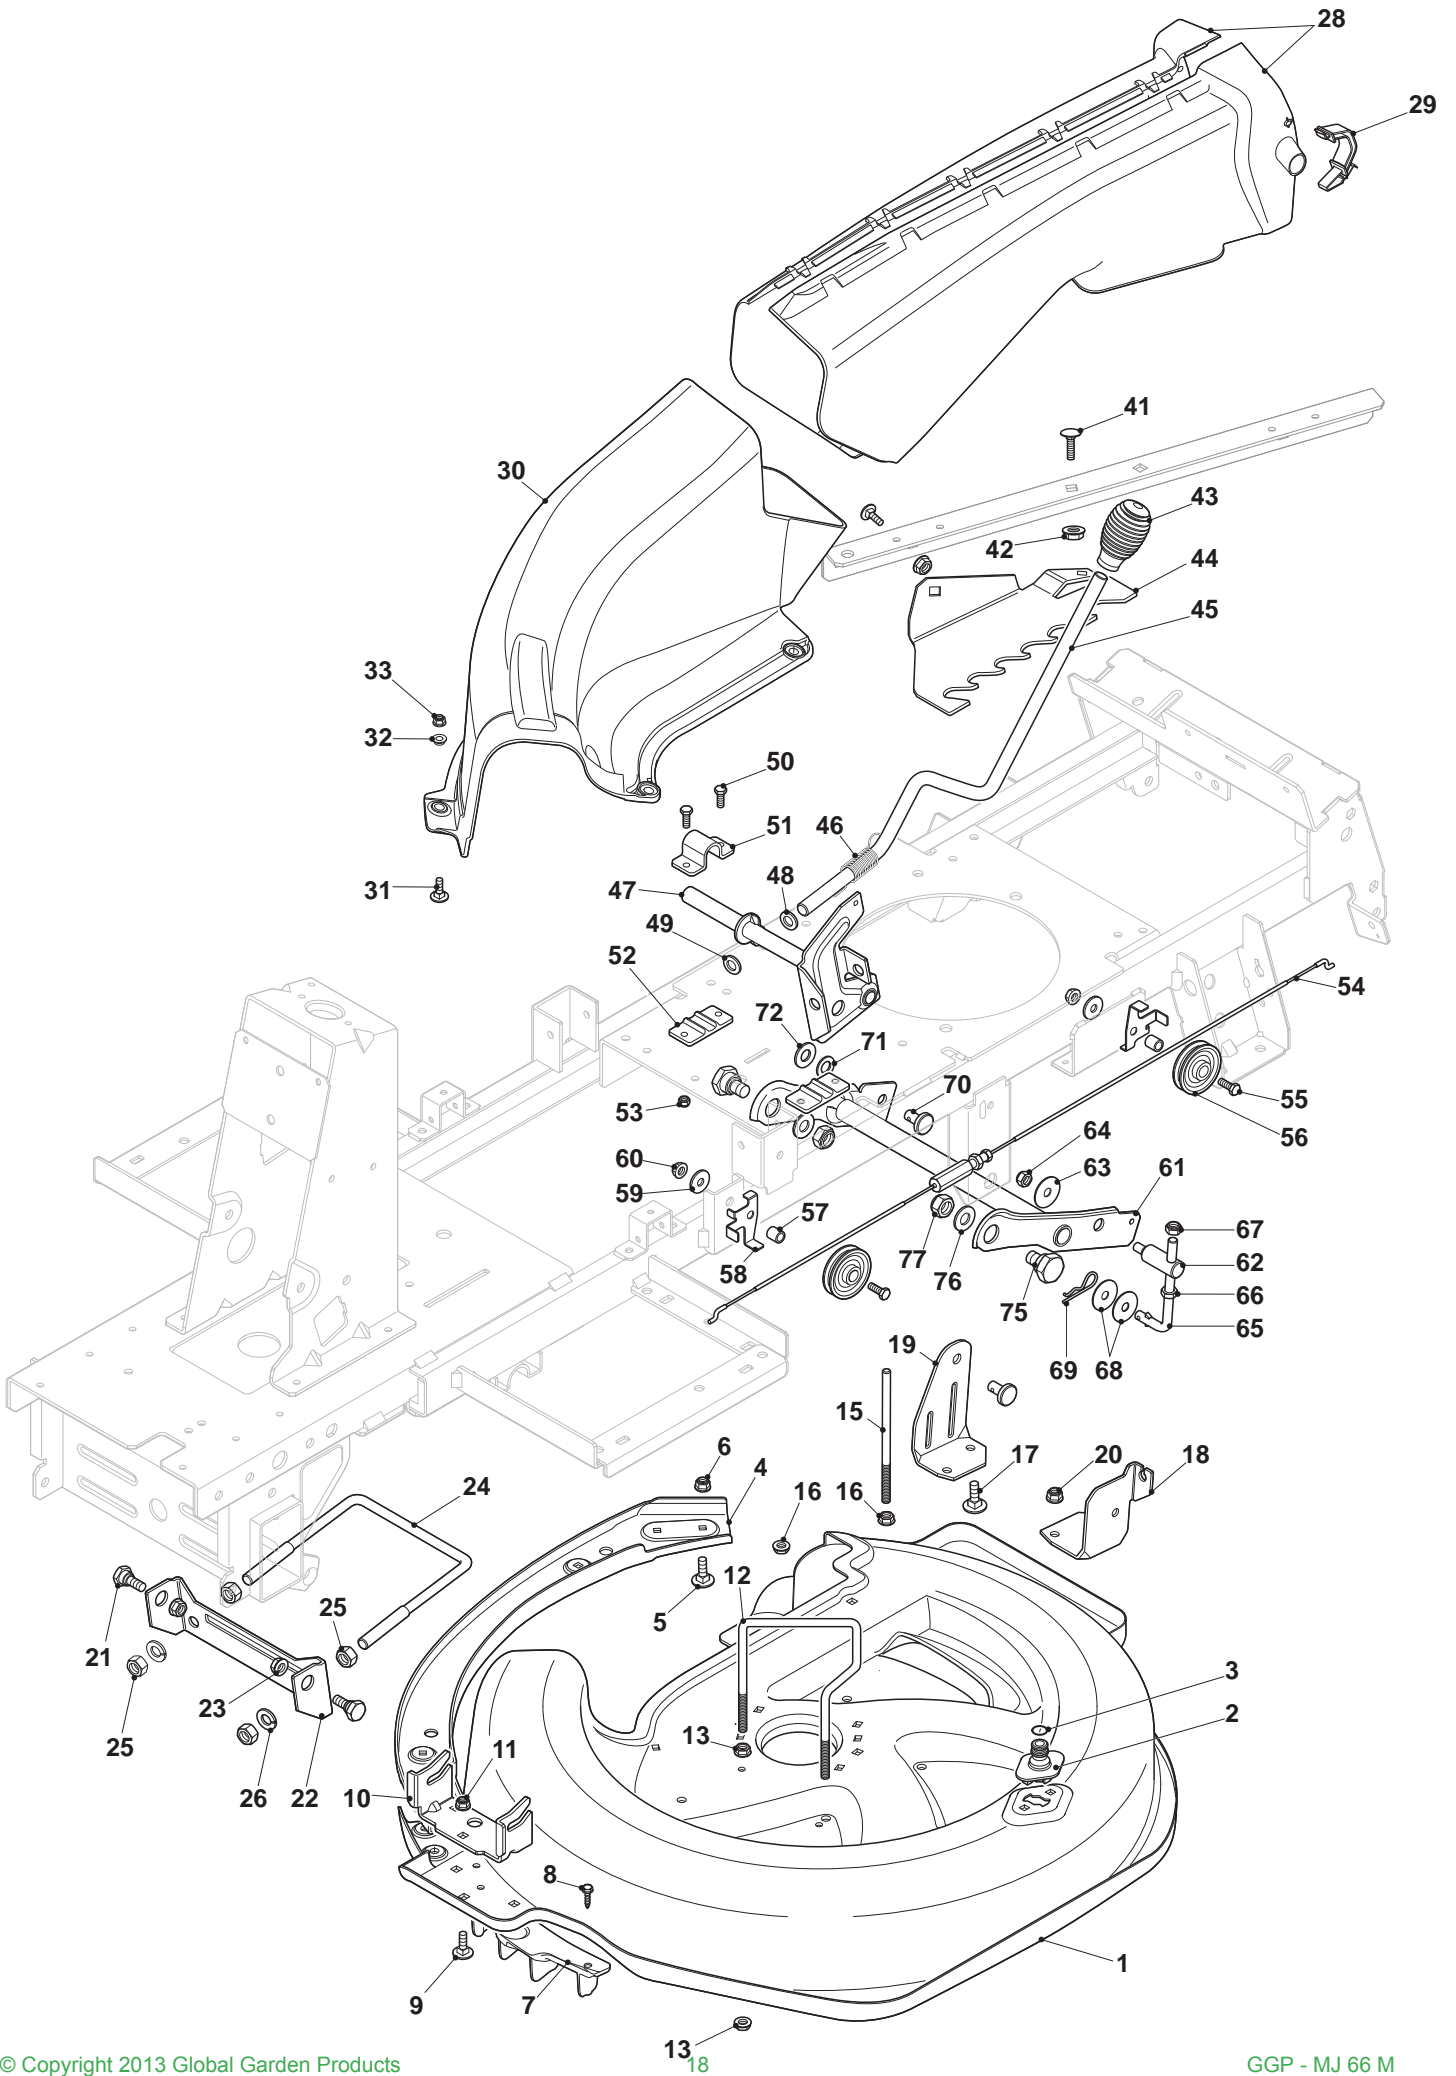

Cutting Plate and Lifting