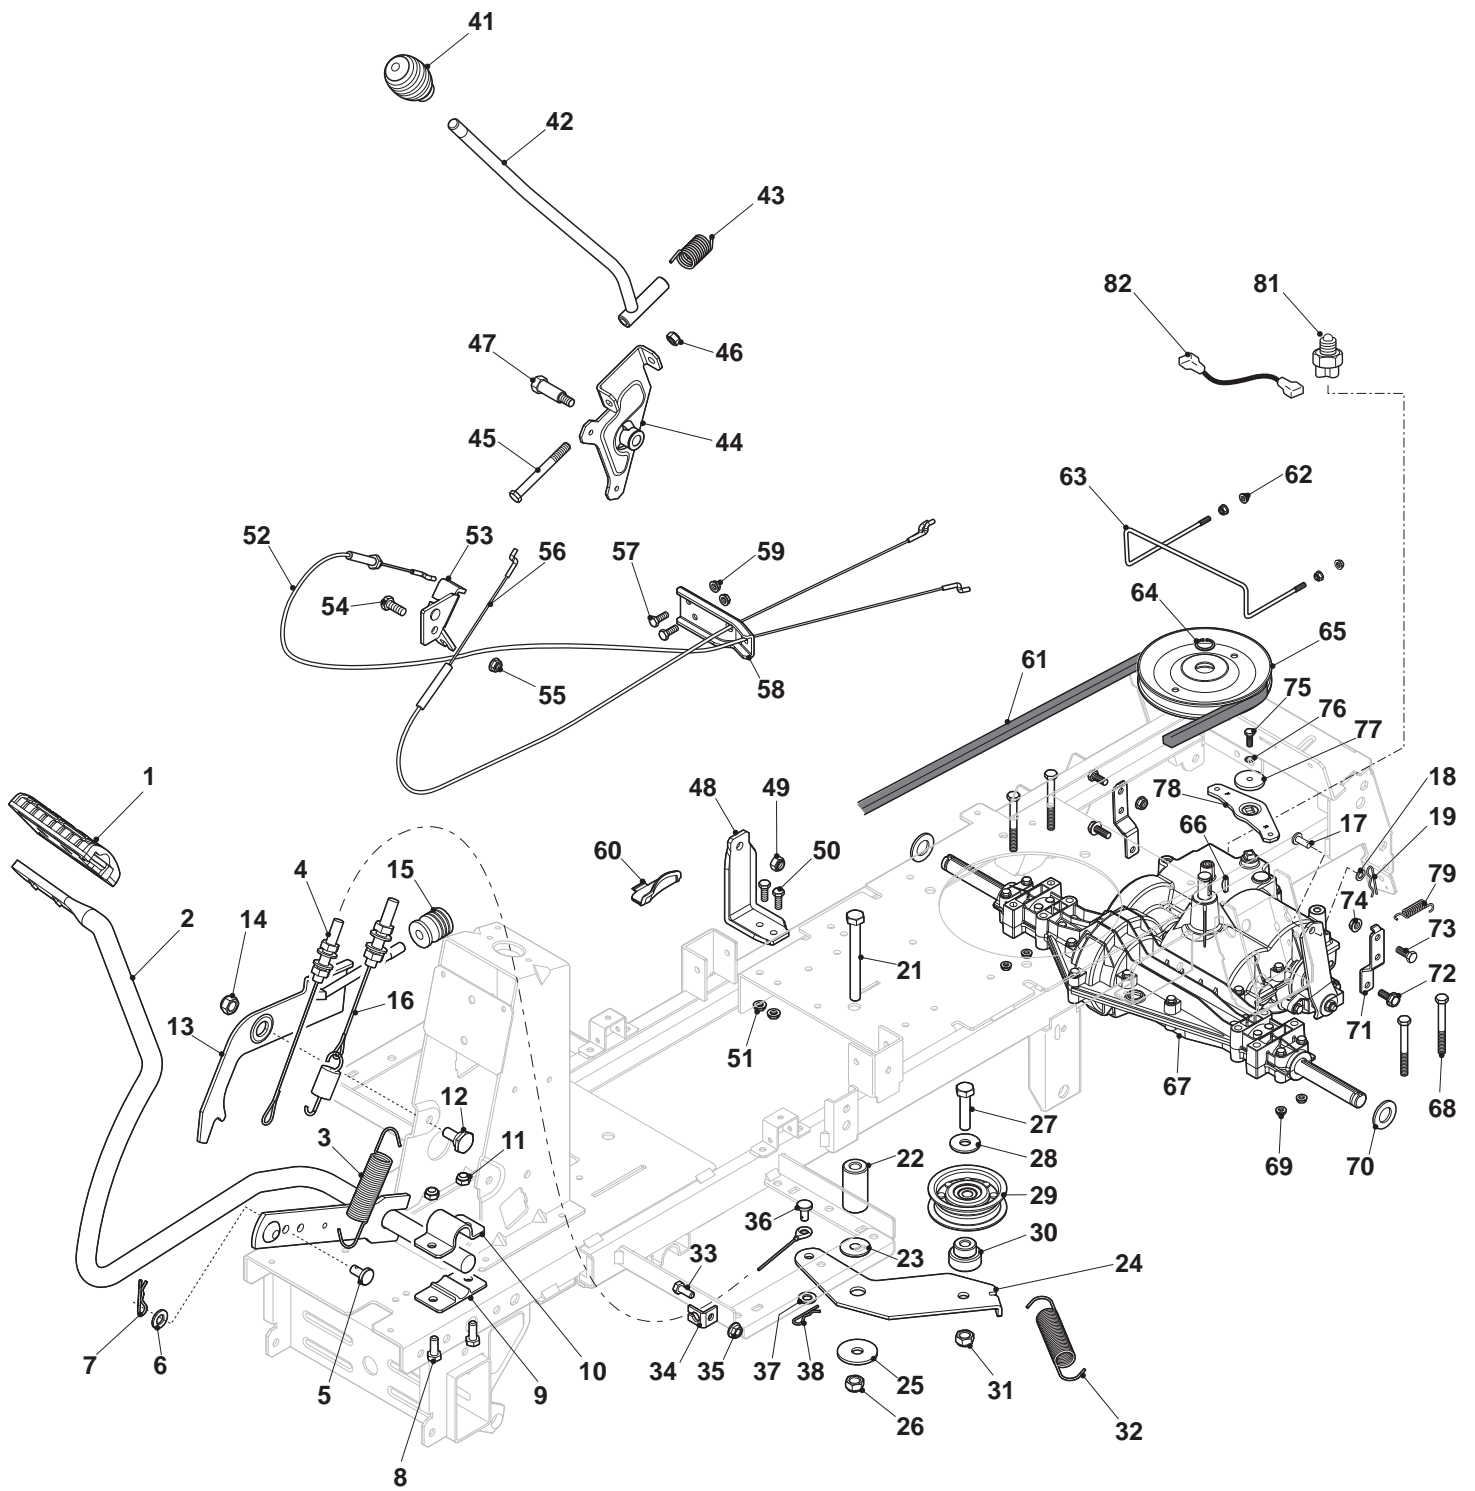

Transmission

Peerless MST-204-581A