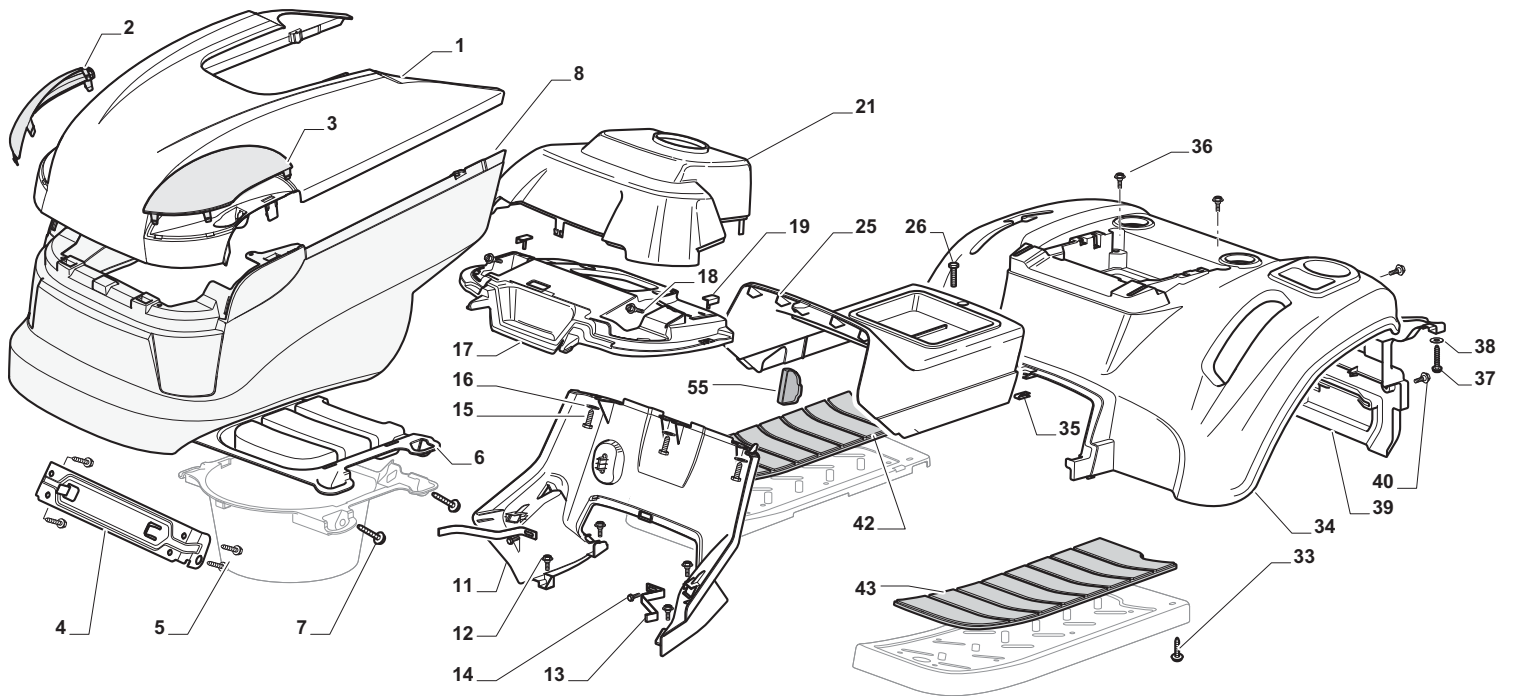

THIS INFORMATION IS NOT INTENDED FOR SALE OR RESALE, AND THIS NOTICE MUST REMAIN ON ALL COPIES.

GLOBAL GARDEN PRODUCTS

Chassis							
POS	CODE	Q.TY	DESCRIZIONE	DESCRIPTION	DESCRIPTION	BESCHREIBUNG	NOTES
1	24487998/0	1	Coppiglia	Cotter Pin	Goupille	Splint	
2	25510079/0	2	Perno	Pin	Pivot	Augenabscheider	
3	12154210/0	2	Dado	Nut	Ecrou	Mutter	
4	12735599/0	2	Vite	Screw	Vis	Schraube	
5	325547225/0	1	Piastrina Destra	Right Plate	Plaque Droite	Rechte Platte	
6	325547227/0	1	Piastrina Sinistra	Left Plate	Plaque Gauche	Linke Platte	
11	382785169/1	1	Supporto Piantone	Steering Column Support	Support Tube De Directiontube De Direction	Lenkungsaeulehalter	
12	125943009/0	4	Vite	Screw	Vis	Schraube	
13	325785331/1	1	Supporto Sedile Destro	Right Seat Support	Support Siege Droite	Rechte Sitzhalter	
14	325785333/1	1	Supporto Sedile Sinistro	Left Seat Support	Support Siege Gauche	Linke Sitzhalter	
15	125943009/0	6	Vite	Screw	Vis	Schraube	
16	382785179/0	1	Supporto Pedana	Footboard Support	Support Marchepied	Fussbretthalter	
17	125943009/0	2	Vite	Screw	Vis	Schraube	
18	125943009/0	2	Vite	Screw	Vis	Schraube	
20	325500041/1	1	Pedana Destra	Right Footboard	Marchepied Droite	Rechte Fussbrett	
21	325500043/1	1	Pedana Sinistra	Left Footboard	Marchepied Gauche	Linke Fussbrett	
22	12735599/0	2	Vite	Screw	Vis	Schraube	
25	12293201/0	2	Dado	Nut	Ecrou	Mutter	
26	325820109/1	1	Supporto Sedile	Seat Support	Support Siege	Sitzhalter	
27	125160048/0	2	Distanziale	Spacer	Entretoise	Entfernungsstück	
28	125430263/0	2	Molla	Spring	Ressort	Feder	
29	325060038/0	1	Camma	Cam	Came	Nocken	
30	325820105/1	1	Supporto	Support	Support	Halter	
31	125430264/0	2	Molla	Spring	Ressort	Feder	
32	12521350/0	2	Rondella	Washer	Rondelle	Scheibe	
33	12691400/0	2	Vite	Screw	Vis	Schraube	
34	325122002/0	2	Cuffia	Hood	Protecteur	Schutzkasten	
35	382547061/0	1	Piastra	Plate	Plaque	Platte	
36	22524970/2	2	Perno	Pin	Pivot	Bolzen	
37	382820151/0	1	Supporto Sedile	Seat Support	Support Siege	Sitzhalter	
38	12155010/0	2	Dado	Nut	Ecrou	Mutter	
39	118203854/0	2	Cappuccio	Protection	Capuchon	Stecker	
40	125943009/0	4	Vite	Screw	Vis	Schraube	