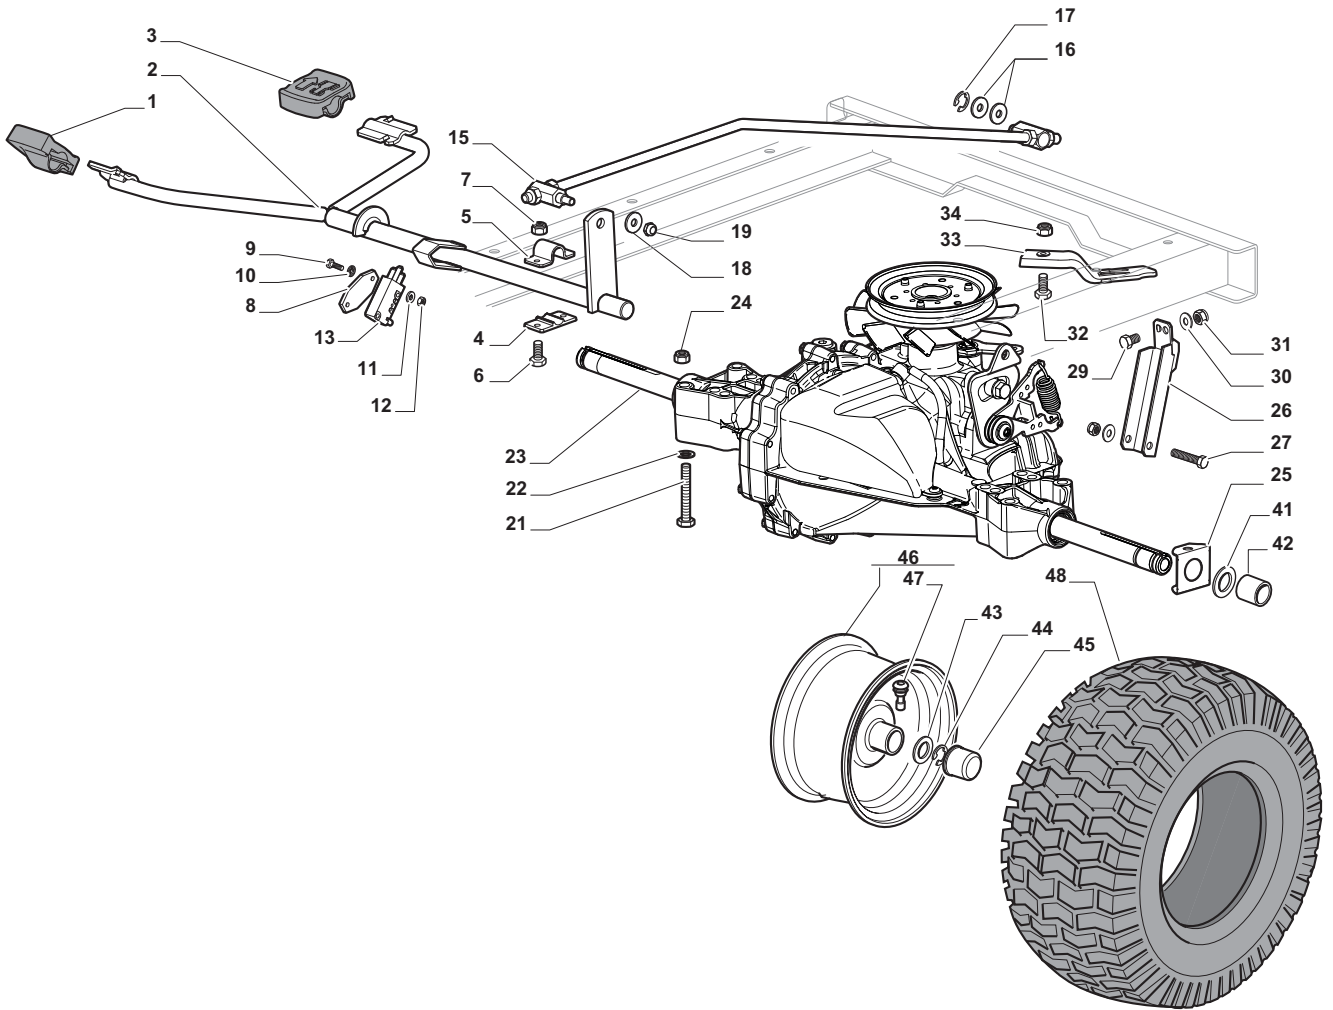

Transmission							
POS	CODE	Q.TY	DESCRIZIONE	DESCRIPTION	DESCRIPTION	BESCHREIBUNG	NOTES
1	25110274/0	1	Copristaffa Anteriore	Clamp Cover Front	Couvre Etrier Avant	Bridedeckel Vorde	
2	382000574/0	1	Pedale Avanzamento	Drive Pedal	Pedale Transmission	Getriebepedal	
3	25110331/0	1	Copristaffa Posteriore	Clamp Cover Rear	Couvre Etrier Arriere	Bridedeckel Hinter	
4	325785350/0	2	Supporto	Support	Support	Halter	
5	325547231/0	2	Piastra	Plate	Plaque	Platte	
6	12791213/1	4	Vite	Screw	Vis	Schraube	
7	12154510/0	4	Dado	Nut	Ecrou	Mutter	
8	27546019/0	1	Piastrina	Plate	Plaque	Platte	
9	12735602/0	2	Vite	Screw	Vis	Schraube	
10	12540020/0	2	Rondella	Washer	Rondelle	Scheibe	
11	12581100/0	2	Grower	Grower	Grower	Grower	
12	12290791/0	2	Dado	Nut	Ecrou	Mutter	
13	19410609/0	1	Interrutt. Folle	Microswitch	Microinterrupteur	Mikroschalter	
15	382000573/1	1	Asta	Rod	Barre	Stange	
16	25670011/0	2	Rondella	Washer	Rondelle	Scheibe	
17	12000955/0	1	Anello Elastico	Snap Ring	Anneau Ressort	Sprengring	
18	12523040/0	1	Rosetta	Washer	Rondelle	Scheibe	
19	12154510/0	1	Dado	Nut	Ecrou	Mutter	
21	12691600/0	4	Vite	Screw	Vis	Schraube	
22	12521350/0	4	Rondella	Washer	Rondelle	Scheibe	
23	118400919/2	1	Asse Posteriore	Rear Axle	Axe Arriere	Hinterachse	Hydro-Gear T2-ADBF-2X3C-17X1
24	12155000/0	4	Dado	Nut	Ecrou	Mutter	
25	325670026/0	2	Rondella	Washer	Rondelle	Scheibe	
26	325785349/1	1	Supporto	Support	Support	Halter	
27	12691700/0	1	Vite	Screw	Vis	Schraube	
29	12792611/0	1	Vite	Screw	Vis	Schraube	
30	12523060/0	2	Rondella	Washer	Rondelle	Scheibe	
31	12155000/0	2	Dado	Nut	Ecrou	Mutter	
32	12791213/1	1	Vite	Screw	Vis	Schraube	
33	325318251/0	1	Leva	Lever	Levier	Hebel	
34	12154510/0	1	Dado	Nut	Ecrou	Mutter	
41	25670005/1	2	Rosetta	Washer	Rondelle	Scheibe	
42	125160055/0	2	Distanziale	Spacer	Entretoise	Entfernungsstück	
43	25670005/1	6	Rosetta	Washer	Rondelle	Scheibe	
44	12001010/0	2	Anello Elastico	Snap Ring	Anneau Ressort	Sprengring	
45	322110233/0	2	Coprizzo	Hub Cover	Couvre Moyeu	Nabendeckel	
46	382000597/0	2	Cerchio Ruota	Rimm	Bandage Roue	Hinterrad Felger	
47	25950000/0	2	Valvola	Valve	Soupape	Ventil	
48	125590015/0	2	Pneumatico	Shoe	Pneu	Reifen