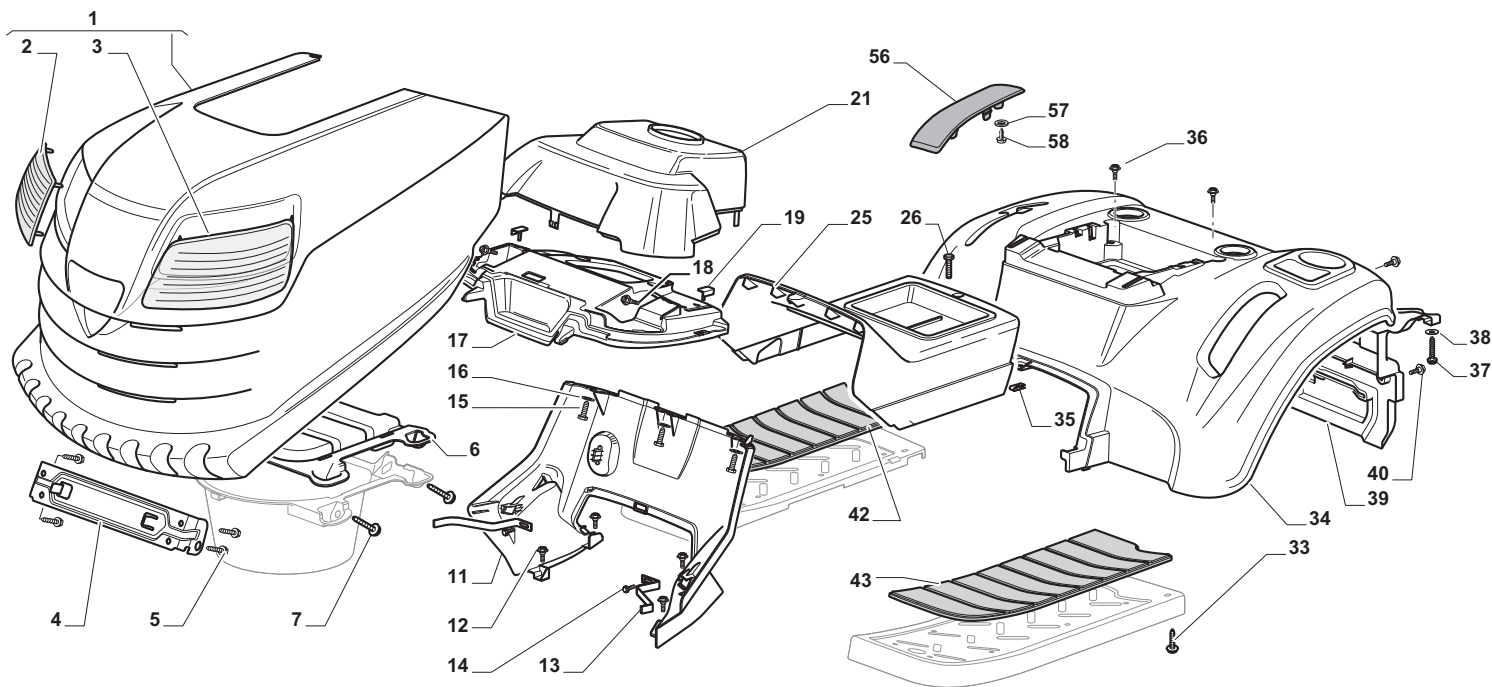

THIS INFORMATION IS NOT INTENDED FOR SALE OR RESALE, AND THIS NOTICE MUST REMAIN ON ALL COPIES.

GLOBAL GARDEN PRODUCTS

Chassis							
POS	CODE	Q.TY	DESCRIZIONE	DESCRIPTION	DESCRIPTION	BESCHREIBUNG	NOTES
1	24487998/0	1	Coppiglia	Cotter Pin	Goupille	Splint	
2	25510079/0	2	Perno	Pin	Pivot	Augenabscheider	
3	12154210/0	2	Dado	Nut	Ecrou	Mutter	
4	12735599/0	2	Vite	Screw	Vis	Schraube	
5	325547225/0	1	Piastrina Destra	Right Plate	Plaque Droite	Rechte Platte	
6	325547227/0	1	Piastrina Sinistra	Left Plate	Plaque Gauche	Linke Platte	
11	382785169/1	1	Supporto Piantone	Steering Column Support	Support Tube De Directiontube De Direction	Lenkungsaeulehalter	
12	125943009/0	4	Vite	Screw	Vis	Schraube	
13	325785331/1	1	Supporto Sedile Destro	Right Seat Support	Support Siege Droite	Rechte Sitzhalter	
14	325785333/1	1	Supporto Sedile Sinistro	Left Seat Support	Support Siege Gauche	Linke Sitzhalter	
15	125943009/0	6	Vite	Screw	Vis	Schraube	
16	382785179/0	1	Supporto Pedana	Footboard Support	Support Marchepied	Fussbretthalter	
17	125943009/0	2	Vite	Screw	Vis	Schraube	
18	125943009/0	2	Vite	Screw	Vis	Schraube	
20	325500041/1	1	Pedana Destra	Right Footboard	Marchepied Droite	Rechte Fussbrett	
21	325500043/1	1	Pedana Sinistra	Left Footboard	Marchepied Gauche	Linke Fussbrett	
22	12735599/0	2	Vite	Screw	Vis	Schraube	
25	12293201/0	2	Dado	Nut	Ecrou	Mutter	
26	325820109/1	1	Supporto Sedile	Seat Support	Support Siege	Sitzhalter	
27	125160048/0	2	Distanziale	Spacer	Entretoise	Entfernungsstück	
28	125430263/0	2	Molla	Spring	Ressort	Feder	
29	325060038/0	1	Camma	Cam	Came	Nocken	
30	325820105/1	1	Supporto	Support	Support	Halter	
31	125430264/0	2	Molla	Spring	Ressort	Feder	
32	12521350/0	2	Rondella	Washer	Rondelle	Scheibe	
33	12691400/0	2	Vite	Screw	Vis	Schraube	
34	325122002/0	2	Cuffia	Hood	Protecteur	Schutzkasten	
35	382547061/0	1	Piastra	Plate	Plaque	Platte	
36	22524970/2	2	Perno	Pin	Pivot	Bolzen	
37	382820151/0	1	Supporto Sedile	Seat Support	Support Siege	Sitzhalter	
38	12155010/0	2	Dado	Nut	Ecrou	Mutter	
39	118203854/0	2	Cappuccio	Protection	Capuchon	Stecker	
40	125943009/0	4	Vite	Screw	Vis	Schraube	