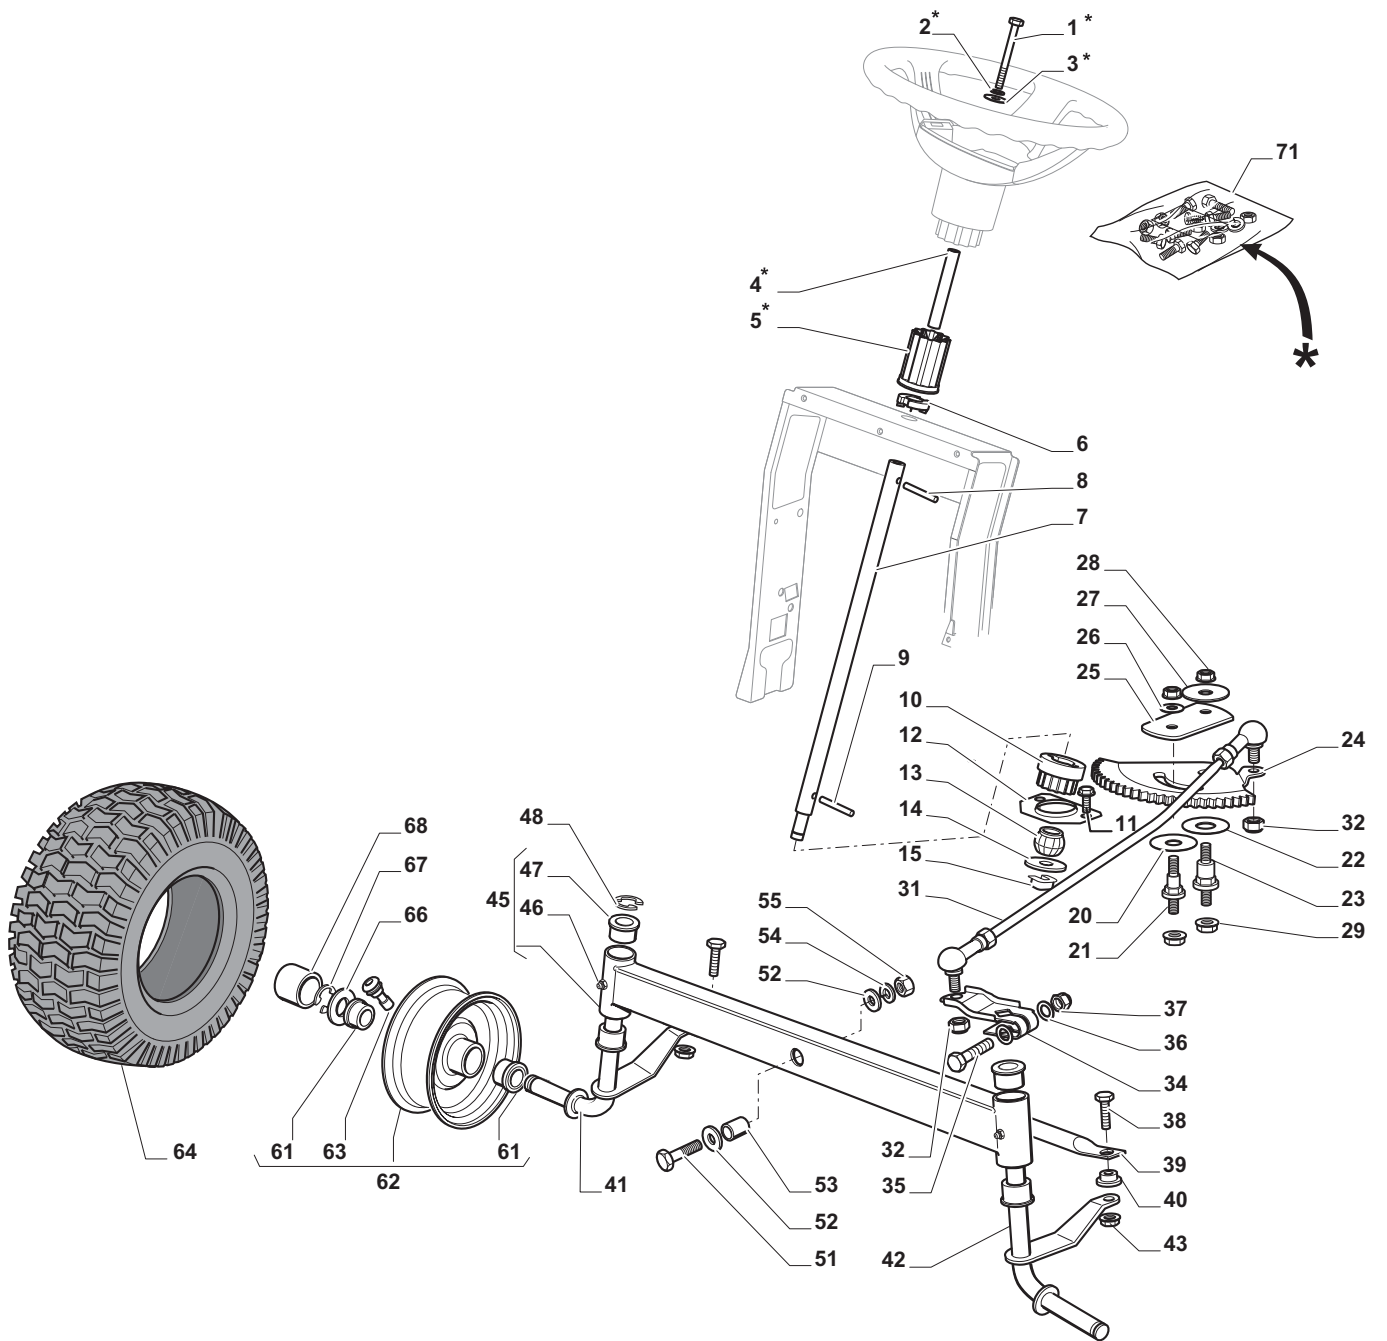

Steering							
POS	CODE	Q.TY	DESCRIZIONE	DESCRIPTION	DESCRIPTION	BESCHREIBUNG	NOTES
1	12692050/0	1	Vite	Screw	Vis	Schraube	
2	12540260/0	1	Rondella	Washer	Rondelle	Scheibe	
3	12523070/0	1	Rondella	Washer	Rondelle	Scheibe	
4	125160047/0	1	Distanziale	Spacer	Entretoise	Entfernungsstück	
5	325785318/0	1	Supporto	Support	Support	Halter	
6	325038008/0	1	Boccola	Bush	Douille	Büchse	
7	125520007/0	1	Piantone	Steering Column	Tube De Direction	Lenkungsaeule	
8	112620300/0	1	Spina	Pin	Goupille	Stift	
9	12622650/0	1	Spina	Pin	Goupille	Stift	
10	125570003/0	1	Pignone	Pinion	Pignon	Ritzel	
11	27943051/0	2	Vite	Screw	Vis	Schraube	
12	325785213/1	1	Supporto	Support	Support	Halter	
13	25743000/0	1	Snodo	Joint	Joint	Gelenk	
14	12521370/0	1	Rondella	Washer	Rondelle	Scheibe	
15	12436030/0	1	Piastrina	Plate	Plaquette	Plattechen	
20	22672151/0	1	Rondella	Washer	Rondelle	Scheibe	
21	125510104/0	1	Perno	Pin	Pivot	Bolzen	
22	125670023/0	1	Rondella	Washer	Rondelle	Scheibe	
23	125510109/0	1	Perno	Pin	Pivot	Bolzen	
24	325735519/0	1	Settore	Steering Shaft	Arbre Direction	Lenkungswelle	
25	325547233/0	1	Piastra	Plate	Plaque	Platte	
26	12369500/0	1	Disco Elastico	Elastic Washer	Disque Elastique	Federscheibe	
27	22160400/0	1	Disco Elastico	Elastic Washer	Rondelle Elastique	Federscheibe	
28	12155010/0	2	Dado	Nut	Ecrou	Mutter	
29	12154210/0	2	Dado	Nut	Ecrou	Mutter	
31	382000566/1	1	Asta Comando Sterzo	Steering Rod	Barre De Direction	Lenkungsstab	
32	12156602/0	2	Dado	Nut	Ecrou	Mutter	
34	325318243/0	1	Leva Comando	Lever	Levier	Hebel	
35	12692390/0	1	Vite	Screw	Vis	Schraube	
36	12521360/0	2	Rondella	Washer	Rondelle	Scheibe	
37	12156602/0	1	Dado	Nut	Ecrou	Mutter	
38	125510103/0	2	Perno	Pin	Pivot	Bolzen	
39	325840029/0	1	Tirante Colleg. Fuselli	Tie Rod	Tirant	Spannstange	
40	325038007/0	2	Boccola	Bush	Douille	Büchse	
41	382230369/0	1	Fusello Destro 13 "	Right Stub Axle 13 "	Fuseau Droite 13 "	Rechter Achsschenkel 13 "	
41	382230373/0	1	Fusello Destro 15"	Right Stub Axle 15"	Fuseau Droite 15"	Rechter Achsschenkel 15"	
42	382230371/0	1	Fusello Sinistro 13 "	Left Stub Axle 13 "	Fuseau Gauche 13 "	Linker Achsschenkel 13 "	
42	382230375/0	1	Fusello Sinistro 15"	Left Stub Axle 15"	Fuseau Gauche 15"	Linker Achsschenkel 15"	
43	12155000/0	2	Dado	Nut	Ecrou	Mutter	
45	382034030/0	1	Bilanciere Con Boccola Ed Ingrassatore	Equalizer With Bush And Lubricator	Balancier Avec Douille Et Graisseur	Kipphebel Mit Büchse Und Fettbüchse	
46	12379511/0	2	Ingrassatore	Grease Dispenser	Graisseur	Fettbüchse	
47	25034002/1	4	Boccola	Bush	Douille	Büchse	
48	12001010/0	1	Anello Elastico	Snap Ring	Anneau Ressort	Sprengring	
51	12692695/0	1	Vite	Screw	Vis	Schraube	
52	12523100/0	2	Rondella	Washer	Rondelle	Scheibe	
53	25160016/0	1	Distanziale	Spacer	Entretoise	Entfernungsstück	
54	12587100/0	1	Grower	Grower	Grower	Grower	
55	12295300/0	1	Dado	Nut	Ecrou	Mutter	
61	25122200/2	4	Cuscinetto	Bearing	Roulement	Lager	
62	182000598/0	2	Cerchio Ruota	Rimm	Bandage Roue	Vorderrad Felger	
63	25950000/0	2	Valvola	Valve	Soupape	Ventil	
64	125590014/0	2	Pneumatico 13 "	Tire 13 "	Pneu 13 "	Reifen 13 "	
64	127590066/0	2	Pneumatico 15"	Tire 15"	Pneu 15"	Reifen 15"	
66	25670005/1	2	Rosetta	Washer	Rondelle	Scheibe	
67	12001010/0	2	Anello Elastico	Snap Ring	Anneau Ressort	Sprengring	
68	322110233/0	2	Coprizzo	Hub Cover	Couvre Moyeu	Nabendeckel	
70	382180124/0	1	Dotazione Viteria	Screws Outfit	Ensemble Des Vis	Schraubenausrüstung