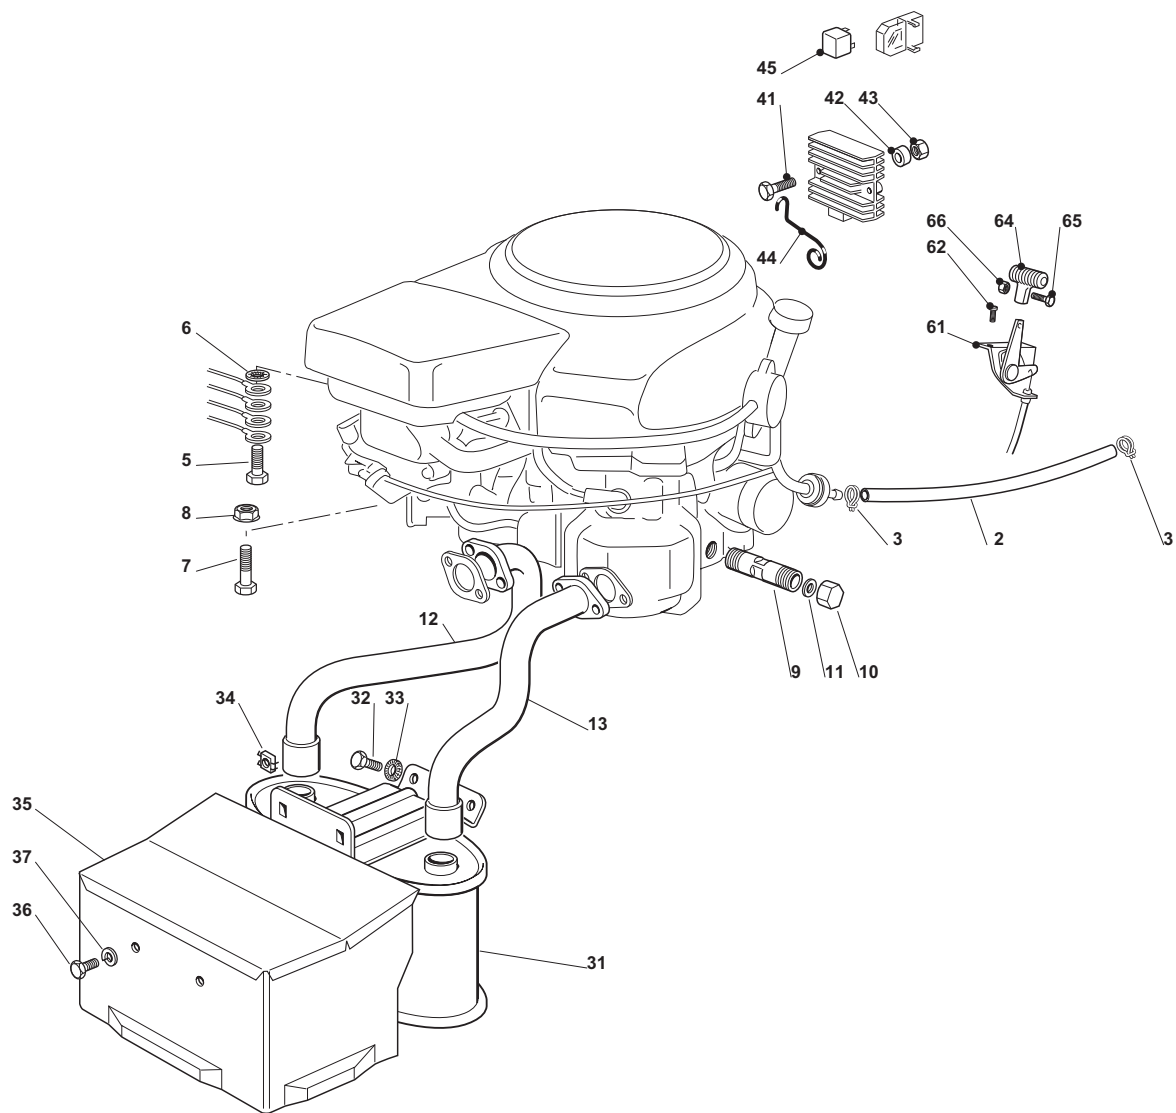

Engine - Honda GCV 530							
POS	CODE	Q.TY	DESCRIZIONE	DESCRIPTION	DESCRIPTION	BESCHREIBUNG	NOTES
2	25869057/0	1	Tubo Collegamento (1000 Mm)	Connecting Tube (1000 Mm)	Tube De Connexion (1000 Mm)	Verbindungsrohr (1000 Mm)	
3	18375051/1	2	Fascetta	Fair Led	Fixation De Cable	Kabelbefestigung	
5	12735599/0	1	Vite	Screw	Vis	Schraube	
6	12540260/0	1	Rondella	Washer	Rondelle	Scheibe	
7	12691115/0	4	Vite	Screw	Vis	Schraube	
8	12154210/0	4	Dado	Nut	Ecrou	Mutter	
9	125598052/1	1	Prolunga Scarico Olio	Oil Discharge Extension	Extension Dech. Huile	Öl Abfluss	
10	18737849/0	1	Tappo Per Prolunga	Oil Cap	Bouchon Huile	Oelverschluss	
11	18401001/1	1	Guarnizione	Oil Seal	Garniture	Dichtung	
12	18738221/0	1	Tubo Scarico Destro	Exhaust Tube Right	Tube Echappement Droit	Abgasungrohr, Rechte	
13	18738222/0	1	Tubo Scarico Sinistro	Exhaust Tube Left	Tube Echappement Gau.	Abgasungrohr, Linke	
31	82750003/0	1	Silenziatore	Muffler	Silenceux	Auspuff	
32	12793102/0	2	Vite	Screw	Vis	Schraube	
33	12540260/0	2	Rondella	Washer	Rondelle	Scheibe	
34	12360425/0	2	Dado	Nut (Mech.)	Ecrou	Mutter	
35	82598005/2	1	Protezione	Guard	Protection	Schutze	
36	12792611/0	2	Vite	Screw	Vis	Schraube	
37	12583500/0	2	Grower	Grower	Grower	Grower	
41	12815221/0	2	Vite	Screw	Vis	Schraube	
42	22170950/0	2	Distanziale	Spacer	Entretoise	Entfernungsstück	
43	12292102/0	2	Dado	Nut	Ecrou	Mutter	
44	27430561/0	1	Molla	Spring	Ressort	Feder	
45	33567000/0	1	Rele'	Relay	Relais	Relais	
61	82000200/1	1	Acceleratore	Accelerator	Accelérateur	Gas Zug	
62	125943012/0	2	Vite	Screw	Vis	Schraube	
64	25394501/0	1	Manopolina	Handle	Poigne	Griff	
65	12726388/0	1	Vite	Screw	Vis	Schraube	
66	12290800/0	1	Dado	Nut	Ecrou	Mutter