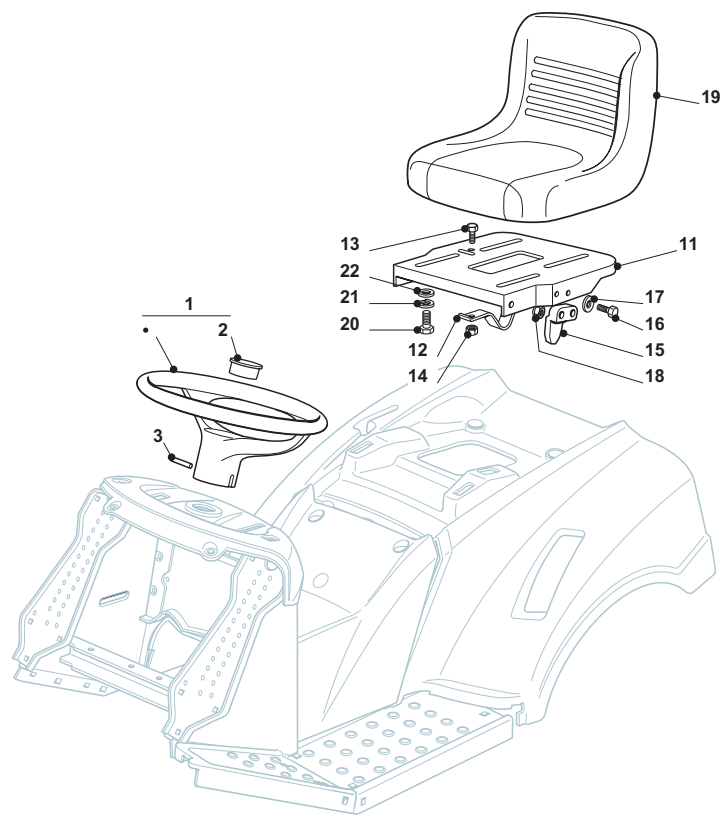

Seat & Steering Wheel							
POS	CODE	Q.TY	DESCRIZIONE	DESCRIPTION	DESCRIPTION	BESCHREIBUNG	NOTES
1	25961201/0	1	Volante	Steering Wheel	Volant	Lenkrad	
2	25120230/0	1	Tappo	Cap	Bouchon	Stopfen	
3	12620299/0	1	Spina	Pin	Goupille	Stift	
11	25547033/1	1	Piastra	Plate	Plaque	Platte	
12	25430223/2	1	Molla	Spring	Ressort	Feder	
13	12789000/0	1	Vite	Screw	Vis	Schraube	
14	12154330/0	1	Dado	Nut	Ecrou	Mutter	
15	27063021/1	1	Camma	Cam	Came	Nocken	
16	12789100/0	2	Vite	Screw	Vis	Schraube	
17	12523020/0	2	Rosetta	Washer	Rondelle	Scheibe	
18	12154330/0	2	Dado	Nut	Ecrou	Mutter	
19	125722471/0	1	Sedile	Seat	Siege	Sitz	
20	12793101/0	4	Vite	Screw	Vis	Schraube	
21	12583500/0	4	Grower	Grower	Grower	Grower	
22	12523060/0	4	Rondella	Washer	Rondelle	Scheibe