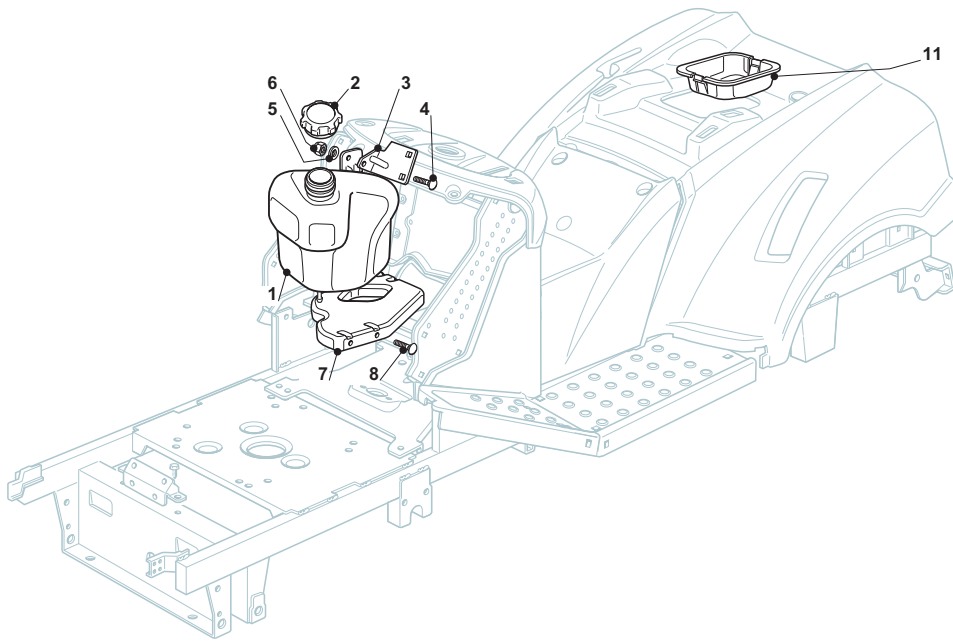

Tank							
POS	CODE	Q.TY	DESCRIZIONE	DESCRIPTION	DESCRIPTION	BESCHREIBUNG	NOTES
1	325735124/0	1	Serbatoio	Tank	Reservoir	Tank	
2	25795001/1	1	Tappo Serbatoio	Cap	Bouchon	Tankverschluss	
3	325785291/0	1	Supporto	Support	Support	Halter	
4	12789195/0	1	Vite	Screw	Vis	Schraube	
5	12581500/0	1	Grower	Grower	Grower	Grower	
6	12437503/0	1	Piastrina	Plate	Plaque	Platte	
7	325785289/0	1	Supporto	Support	Support	Halter	
8	12735403/0	4	Vite	Screw	Vis	Schraube	
11	325207176/0	1	Vaschetta	Basin	Cuvette	Wanne