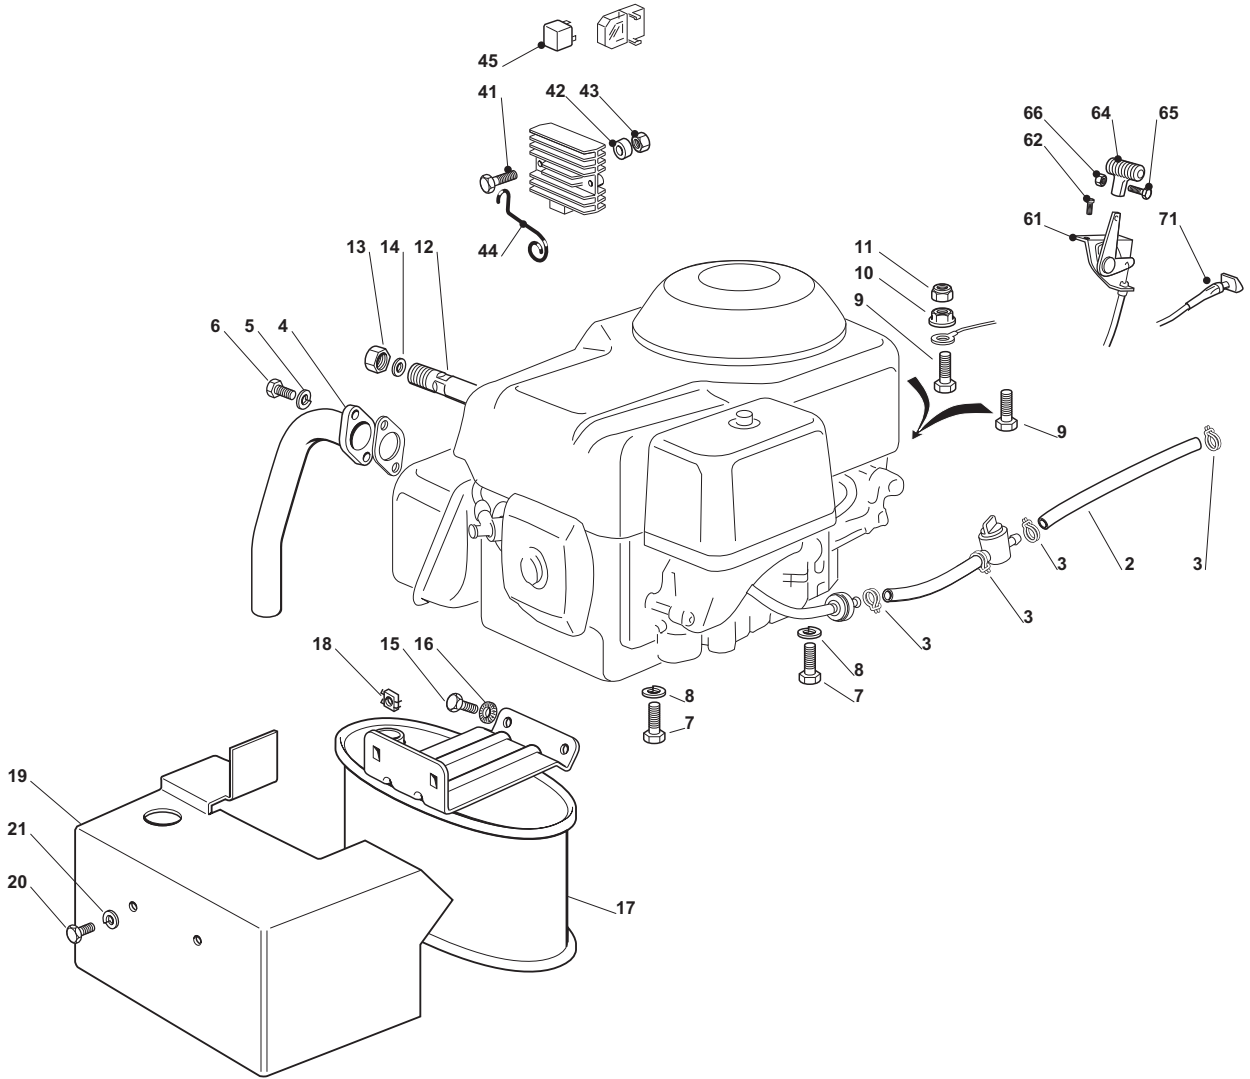

Engine - Honda GXV 390							
POS	CODE	Q.TY	DESCRIZIONE	DESCRIPTION	DESCRIPTION	BESCHREIBUNG	NOTES
2	25869057/0	1	Tubo Collegamento (1000 Mm)	Connecting Tube (1000 Mm)	Tube De Connexion (1000 Mm)	Verbindungsrohr (1000 Mm)	
3	18375051/1	4	Fascetta	Fair Led	Fixation De Cable	Kabelbefestigung	
4	18738204/0	1	Tubo Scarico	Exhaust Tube	Tube Echappement	Abgasungrohr	
5	12583500/0	2	Grower	Grower	Grower	Grower	
6	12793102/0	2	Vite	Screw	Vis	Schraube	
7	12735802/0	2	Vite	Screw	Vis	Schraube	
8	12583500/0	2	Grower	Grower	Grower	Grower	
9	12691100/0	2	Vite	Screw	Vis	Schraube	
10	12154210/0	2	Dado	Nut	Ecrou	Mutter	
11	12155000/0	1	Dado	Nut	Ecrou	Mutter	
12	27598061/1	1	Prolunga Scarico Olio	Oil Discharge Extension	Extension Rallonge De Dech. Huile	Öl Entlerungsverlaen Gerung	
13	18737849/0	1	Tappo Per Prolunga	Oil Cap	Bouchon Huile	Oelverschluss	
14	18401001/1	1	Guarnizione	Oil Seal	Garniture	Dichtung	
15	12792611/0	2	Vite	Screw	Vis	Schraube	
16	12540260/0	2	Rondella	Washer	Rondelle	Scheibe	
17	182750010/0	1	Silenziatore	Muffler	Silenceux	Auspuff	
18	12360425/0	2	Dado	Nut (Mech.)	Ecrou	Mutter	
19	82598003/1	1	Protezione	Guard	Protection	Schutze	
20	125943012/0	2	Vite	Screw	Vis	Schraube	
21	12583500/0	2	Grower	Grower	Grower	Grower	
41	12815221/0	2	Vite	Screw	Vis	Schraube	
42	22170950/0	2	Distanziale	Spacer	Entretoise	Entfernungsstück	
43	12292102/0	2	Dado	Nut	Ecrou	Mutter	
44	27430561/0	1	Molla	Spring	Ressort	Feder	
45	33567000/0	1	Rele'	Relay	Relais	Relais	
61	82000200/1	1	Acceleratore	Accelerator	Accelérateur	Gas Zug	
62	12788512/0	2	Vite	Screw	Vis	Schraube	
64	25394501/0	1	Manopolina	Handle	Poigne	Griff	
65	12726388/0	1	Vite	Screw	Vis	Schraube	
66	12290800/0	1	Dado	Nut	Ecrou	Mutter	
71	125090007/0	1	Comando Starter	Choke Control	Commande Starter	Starter Betaetigung