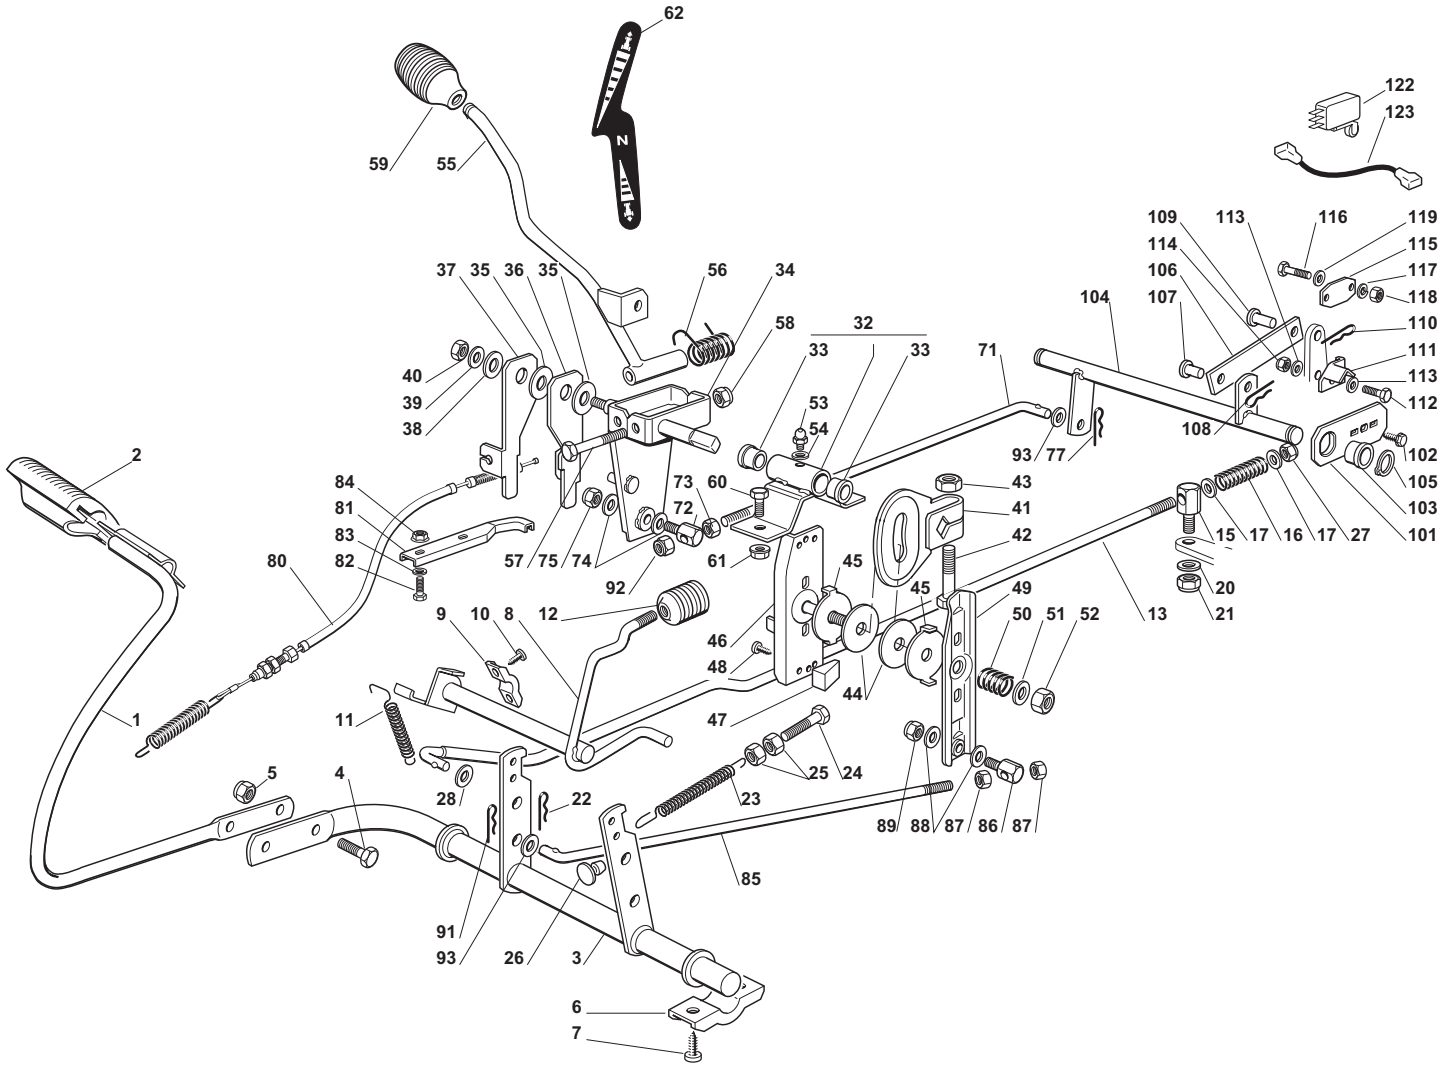

Brake And Gearbox Controls				for model with transmission Tuff-Torq K46T			
POS	CODE	Q.TY	DESCRIZIONE	DESCRIPTION	DESCRIPTION	BESCHREIBUNG	NOTES
113	12521330/0	2	Rosetta	Washer	Rondelle	Scheibe	
114	12154510/0	1	Dado	Nut	Ecrou	Mutter	
115	27546019/0	1	Piastrina	Plate	Plaque	Platte	
116	12735602/0	2	Vite	Screw	Vis	Schraube	
117	12581100/0	2	Grower	Grower	Grower	Grower	
118	12290791/0	2	Dado	Nut	Ecrou	Mutter	
119	12540020/0	2	Rondella	Washer	Rondelle	Scheibe	
122	19410609/0	1	Interrutt. Folle	Microswitch	Microinterrupteur	Mikroschalter	
123	25065025/0	1	Cavo Micro Folle	Cable	Cables	Kabel