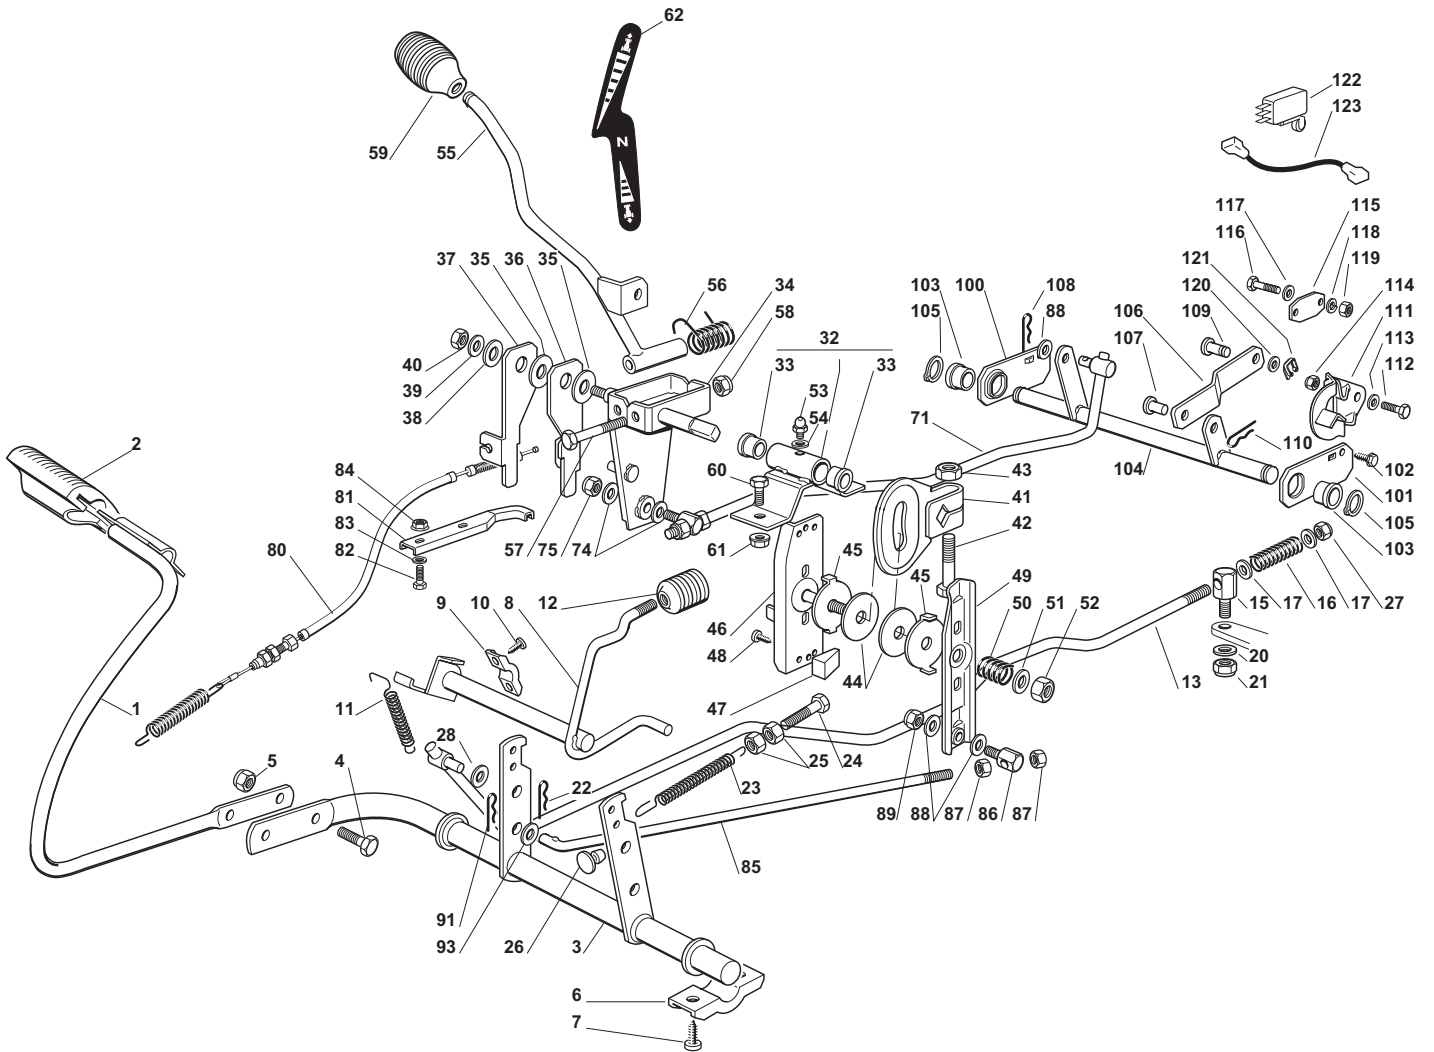

Brake And Gearbox Controls				for model with transmission Hydro-Gear T2-BDBE-2X1A-16X1			
POS	CODE	Q.TY	DESCRIZIONE	DESCRIPTION	DESCRIPTION	BESCHREIBUNG	NOTES
116	12735602/0	2	Vite	Screw	Vis	Schraube	
117	12540020/0	2	Rondella	Washer	Rondelle	Scheibe	
118	12581100/0	2	Grower	Grower	Grower	Grower	
119	12290791/0	2	Dado	Nut	Ecrou	Mutter	
120	12521350/0	1	Rondella	Washer	Rondelle	Scheibe	
121	12436050/0	1	Piastrina	Plate	Plaque	Platte	
122	19410609/0	1	Interrutt. Folle	Microswitch	Microinterrupteur	Mikroschalter	
123	25065025/0	1	Cavo Micro Folle	Cable	Cables	Kabel