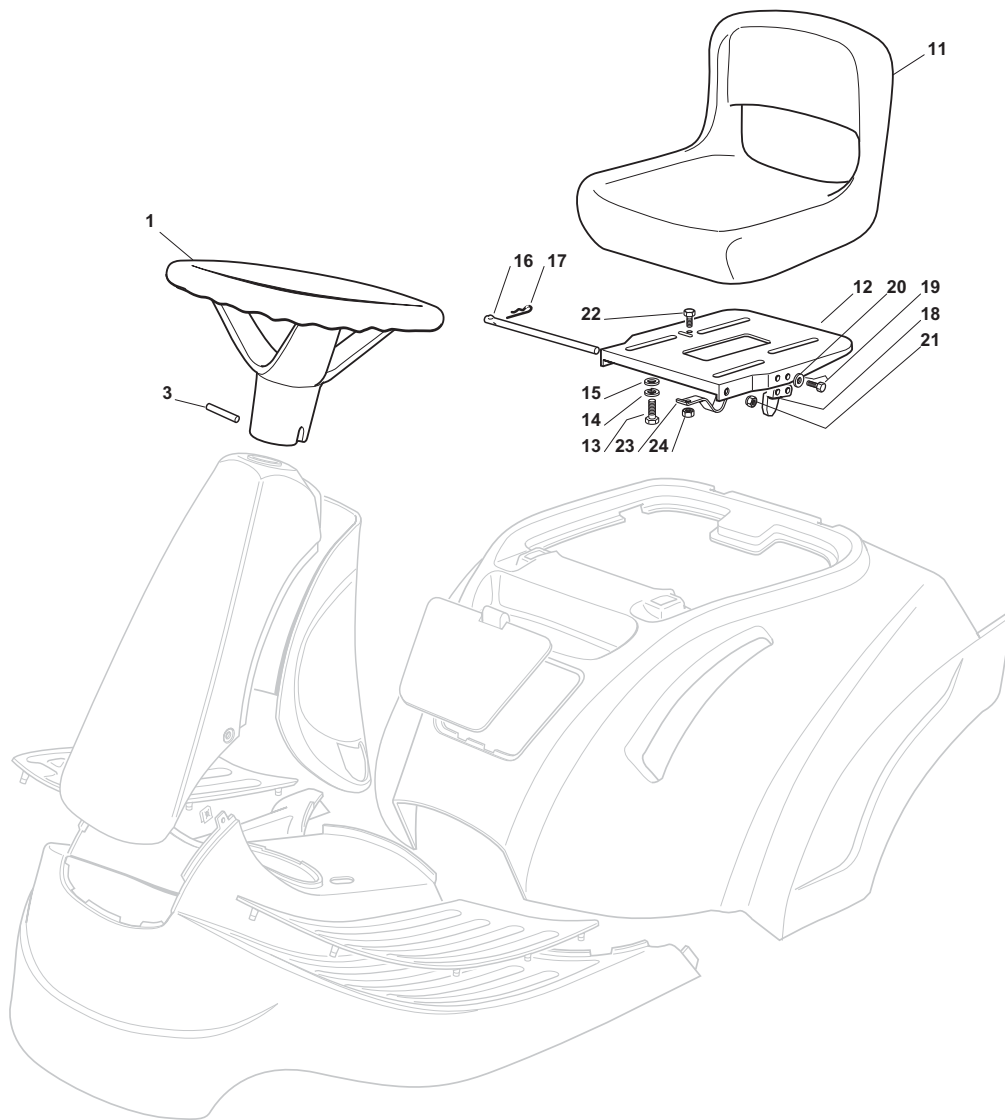

Seat & Steering Wheel							
POS	CODE	Q.TY	DESCRIZIONE	DESCRIPTION	DESCRIPTION	BESCHREIBUNG	NOTES
1	27961231/0	1	Volante	Steering Wheel	Volant	Lenkrad	
3	12620299/0	1	Spina	Pin	Goupille	Stift	
11	27722480/0	1	Sedile	Seat	Siege	Sitz	
12	25547033/1	1	Piastra	Plate	Plaque	Platte	
13	12793101/0	4	Vite	Screw	Vis	Schraube	
14	12583500/0	4	Grower	Grower	Grower	Grower	
15	12523060/0	4	Rondella	Washer	Rondelle	Scheibe	
16	27864052/0	1	Perno Sedile	Pin	Pivot	Bolzen	
17	24487997/0	1	Coppiglia	Cotter Pin	Goupille	Splint	
18	27063021/1	1	Camma	Cam	Came	Nocken	
19	12789100/0	2	Vite	Screw	Vis	Schraube	
20	12523020/0	2	Rosetta	Washer	Rondelle	Scheibe	
21	12154330/0	2	Dado	Nut	Ecrou	Mutter	
22	25430223/2	1	Molla	Spring	Ressort	Feder	
23	12789000/0	1	Vite	Screw	Vis	Schraube	
24	12154330/0	1	Dado	Nut	Ecrou	Mutter