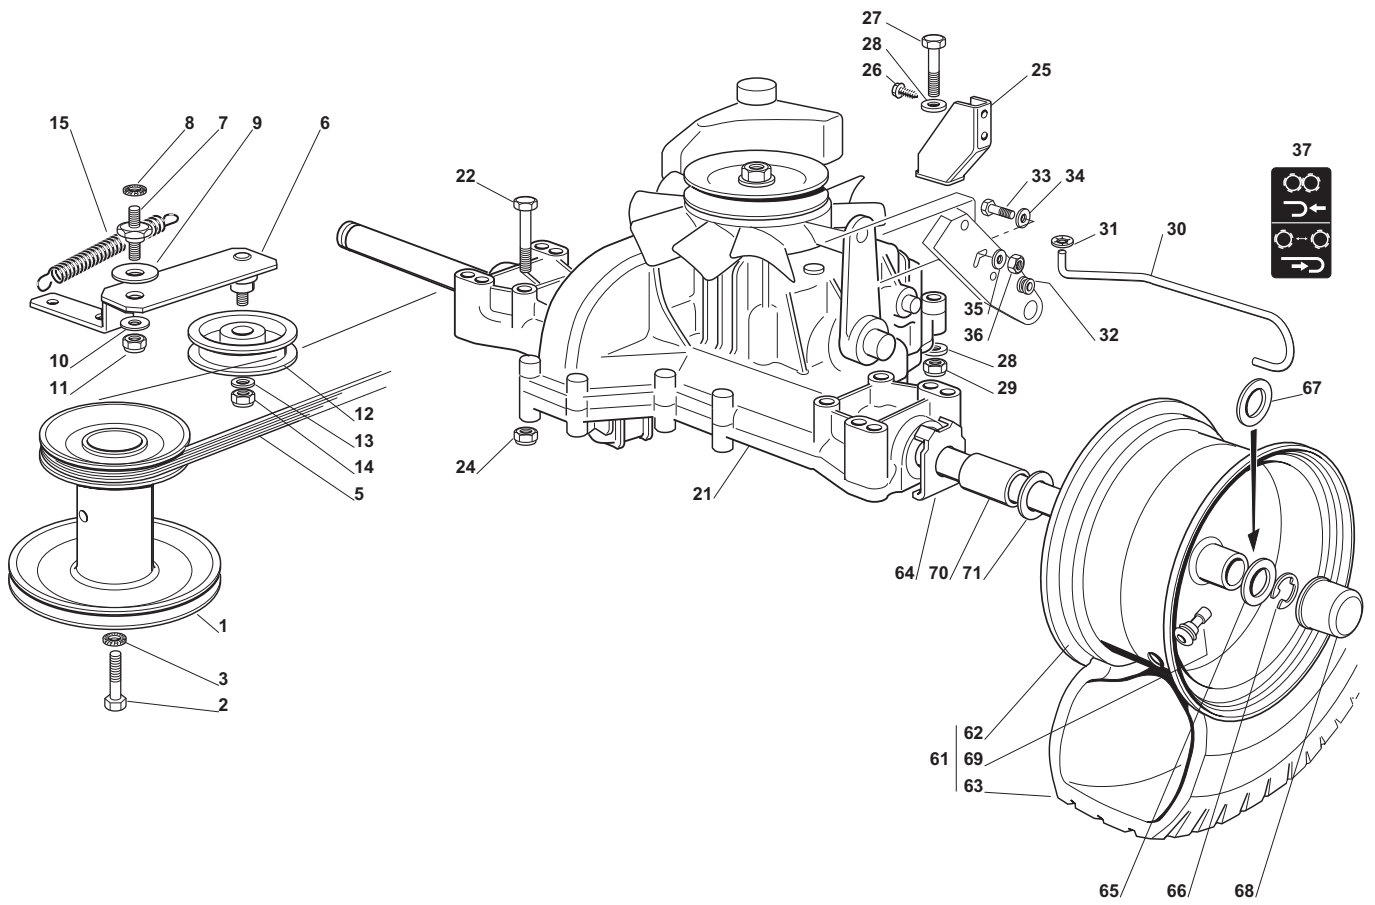

Transmission				for model with transmission Tuff-Torq K46T			
POS	CODE	Q.TY	DESCRIZIONE	DESCRIPTION	DESCRIPTION	BESCHREIBUNG	NOTES
1	27604005/0	1	Puleggia	Pulley	Poulie	Riemenscheibe	
2	12737310/0	1	Vite	Screw	Vis	Schraube	
3	12543000/0	1	Rosetta	Washer	Rondelle	Scheibe	
5	35061404/0	1	Cinghia	Belt	Courroie	Riemen	
6	84317081/0	1	Leva	Lever	Levier	Hebel	
7	27510096/0	1	Perno	Pin	Pivot	Bolzen	
8	12540260/0	1	Rondella	Washer	Rondelle	Scheibe	
9	22672151/0	1	Rondella	Washer	Rondelle	Scheibe	
10	25670011/0	1	Rondella	Washer	Rondelle	Scheibe	
11	12155010/0	1	Dado	Nut	Ecrou	Mutter	
12	25601554/0	1	Puleggia	Pulley	Poulie	Riemenscheibe	
13	12523060/0	1	Rondella	Washer	Rondelle	Scheibe	
14	12155000/0	1	Dado	Nut	Ecrou	Mutter	
15	22446402/0	1	Molla	Spring	Ressort	Feder	
21	18400965/0	1	Asse Posteriore	Rear Axle	Axe Arriere	Hinterachse	Tuff-Torq K46T
22	12691800/0	4	Vite	Screw	Vis	Schraube	
24	12154210/0	4	Dado	Nut	Ecrou	Mutter	
25	84783019/0	1	Supporto	Support	Support	Halter	
26	12735121/0	1	Vite	Screw	Vis	Schraube	
27	12691200/0	1	Vite	Screw	Vis	Schraube	
28	12521350/0	1	Rondella	Washer	Rondelle	Scheibe	
29	12155000/0	1	Dado	Nut	Ecrou	Mutter	
30	27034069/0	1	Leva	Lever	Levier	Hebel	
31	12000930/0	1	Fissatore A Corona	Crown Fastener	Fixateur A Couronne	Kronescheibe	
32	18564512/0	1	Passacavo	Fair Lead	Passe Cable	Kabeldurchgang	
33	12793301/0	1	Vite	Screw	Vis	Schraube	
34	12523060/0	1	Rondella	Washer	Rondelle	Scheibe	
35	12521350/0	1	Rondella	Washer	Rondelle	Scheibe	
36	12155000/0	1	Dado	Nut	Ecrou	Mutter	
37	14358513/0	1	Etichetta	Label	Etiquette	Klebzettel	
62	184044013/0	2	Cerchio Ruota	Rimm	Bandage Roue	Hintrerrad Felger	
63	127590051/0	2	Pneumatico	Shoe	Pneu	Reifen	
64	325670025/0	2	Rondella	Washer	Rondelle	Scheibe	
65	25670005/1	2	Rosetta	Washer	Rondelle	Scheibe	
66	12001010/0	2	Anello Elastico	Snap Ring	Anneau Ressort	Sprengring	
67	25670006/0	0-4	Distanziale	Spacer	Entretoise	Entfernungsstück	
68	22110230/0	2	Coprismozzo	Hub Cover	Couvre Moyeu	Nabendeckel	
69	25950000/0	2	Valvola	Valve	Soupape	Ventil	
70	25160031/0	2	Distanziale	Spacer	Entretoise	Entfernungsstück	
71	25670005/1	2	Rosetta	Washer	Rondelle	Scheibe