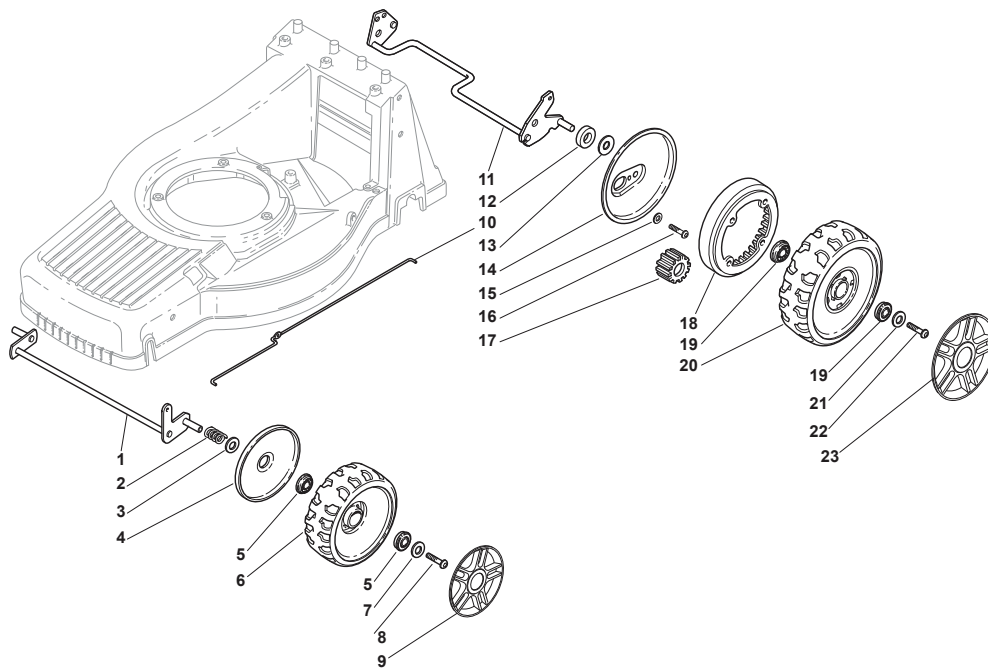

Fig.	Quantity	Part No	Description	Notes
1	1	381002843/0	Front Wheel Axle	
2	2	122430215/0	Spring	
3	2	112521370/0	Washer	
4	2	322600095/0	Protection, Wheel	
5	4	122122200/0	Bearing	
6	2	322686091/1	Wheel	
7	2	112521460/0	Washer	
8	2	112735662/0	Screw	
9	2	322110491/0	Hub Cap Grey	Grey
10	1	122033321/0	Rod, Height Adjustment	
11	1	381002841/0	Rear Wheel Axle	
12	2	122170815/0	Spacer	
13	2	122675100/0	Washer	
14	2	322600121/0	Protection, Wheel	
15	2	112521460/0	Washer	
16	2	112735662/1	Screw	
17	2	122570125/0	Pinion	
18	2	322120109/0	Wheels Crown	
19	4	122122200/0	Bearing	
20	2	322686093/0	Wheel	
21	2	112521460/0	Washer	
22	2	112735662/1	Screw	
23	2	322110492/0	Hub Cap Grey	Grey

Fig.	Quantity	Part No	Description	Notes
1	1	381002847/0	Front Wheel Axle	
2	2	122430210/0	Bearing	
3	2	112521370/0	Washer	
4	4	122122200/0	Bearing	
5	2	381007351/0	Wheel	
6	2	112521460/0	Washer	
7	2	112735662/1	Screw	
8	2	322110491/0	Hub Cap Grey	Grey
9	1	122033323/0	Rod, Height Adjustment	
10	1	381002823/0	Rear Wheel Axle	
11	2	122430215/0	Spring	
12	2	322600121/0	Protection, Wheel	
13	2	112521460/0	Washer	
14	2	112735662/1	Screw	
15	2	122570125/0	Pinion	
16	2	119216038/0	Bearing	
17	2	381007361/0	Wheel	Ø 190
17	2	381007362/0	Wheel	Ø 215
18	2	122122201/0	Bearing	
19	2	112521460/0	Washer	
20	2	112735662/1	Screw	
21	2	381004363/0	Hub Cap Grey	Grey