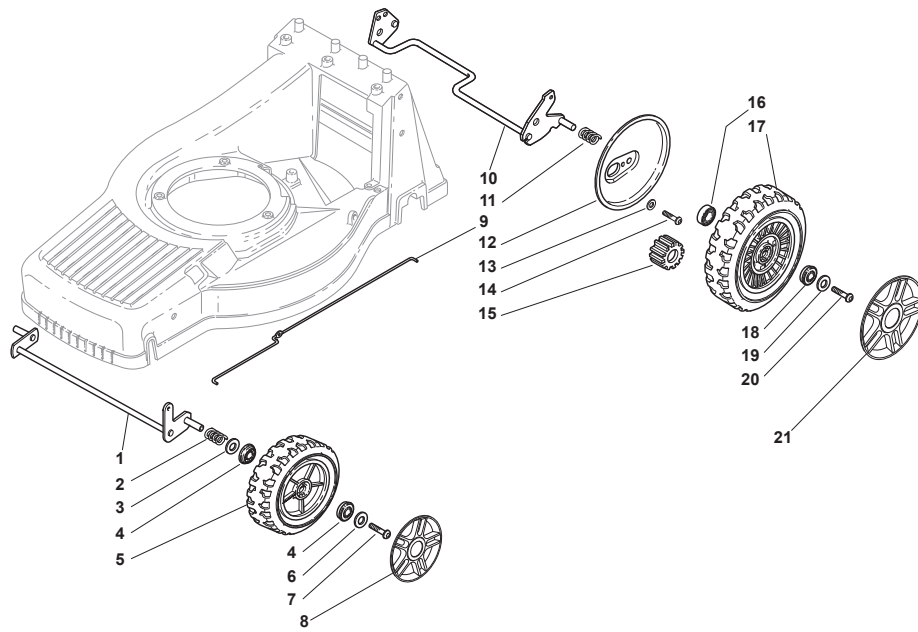

Fig.	Quantity	Part No	Description	Notes
1	1	381002843/0	Front Wheel Axle	
2	2	122430215/0	Spring	
3	2	112521370/0	Washer	
4	2	322600095/0	Protection, Wheel	
5	4	122122200/0	Bearing	
6	2	322686091/1	Wheel	
7	2	112521460/0	Washer	
8	2	112735662/0	Screw	
9	2	322110491/0	Hub Cap Grey	Grey
10	1	122033321/0	Rod, Height Adjustment	
11	1	381002841/0	Rear Wheel Axle	
12	2	122170815/0	Spacer	
13	2	122675100/0	Washer	
14	2	322600121/0	Protection, Wheel	
15	2	112521460/0	Washer	
16	2	112735662/1	Screw	
17	2	122570125/0	Pinion	
18	2	322120109/0	Wheels Crown	
19	4	122122200/0	Bearing	
20	2	322686093/0	Wheel	
21	2	112521460/0	Washer	
22	2	112735662/1	Screw	
23	2	322110492/0	Hub Cap Grey	Grey

Fig.	Quantity	Part No	Description	Notes
1	1	381002847/0	Front Wheel Axle	
2	2	122430210/0	Bearing	
3	2	112521370/0	Washer	
4	4	122122200/0	Bearing	
5	2	381007351/0	Wheel	
6	2	112521460/0	Washer	
7	2	112735662/1	Screw	
8	2	322110491/0	Hub Cap Grey	Grey
9	1	122033323/0	Rod, Height Adjustment	
10	1	381002823/0	Rear Wheel Axle	
11	2	122430215/0	Spring	
12	2	322600121/0	Protection, Wheel	
13	2	112521460/0	Washer	
14	2	112735662/1	Screw	
15	2	122570125/0	Pinion	
16	2	119216038/0	Bearing	
17	2	381007361/0	Wheel	Ø 190
17	2	381007362/0	Wheel	Ø 215
18	2	122122201/0	Bearing	
19	2	112521460/0	Washer	
20	2	112735662/1	Screw	
21	2	381004363/0	Hub Cap Grey	Grey

Fig.	Quantity	Part No	Description	Notes
1	1	381002825/0	Front Wheel Axle	
2	2	122430210/0	Bearing	
3	2	381007363/0	Wheel	
4	2	322160522/0	Dust Cover	
5	4	119216039/0	Bearing	
6	2	112521460/0	Washer	
7	2	112735592/0	Screw	
8	2	322110379/0	Hub Cap Black	
9	1	122033323/0	Rod, Height Adjustment	
10	1	381002823/0	Rear Wheel Axle	
11	2	122170810/0	Spacer	
12	2	122430215/0	Spring	
13	2	322600127/0	Protection, Wheel	
14	2	122570126/0	Pinion	
15	2	381007367/0	Wheel	Ø 205
15	2	381007368/0	Wheel	Ø 215
16	8	112728210/0	Screw	
17	2	322120108/0	Wheels Crown	
18	4	119216038/0	Bearing	
19	2	122671655/0	Washer	
20	2	112735592/0	Screw	
21	2	322110380/0	Hub Cap Black	