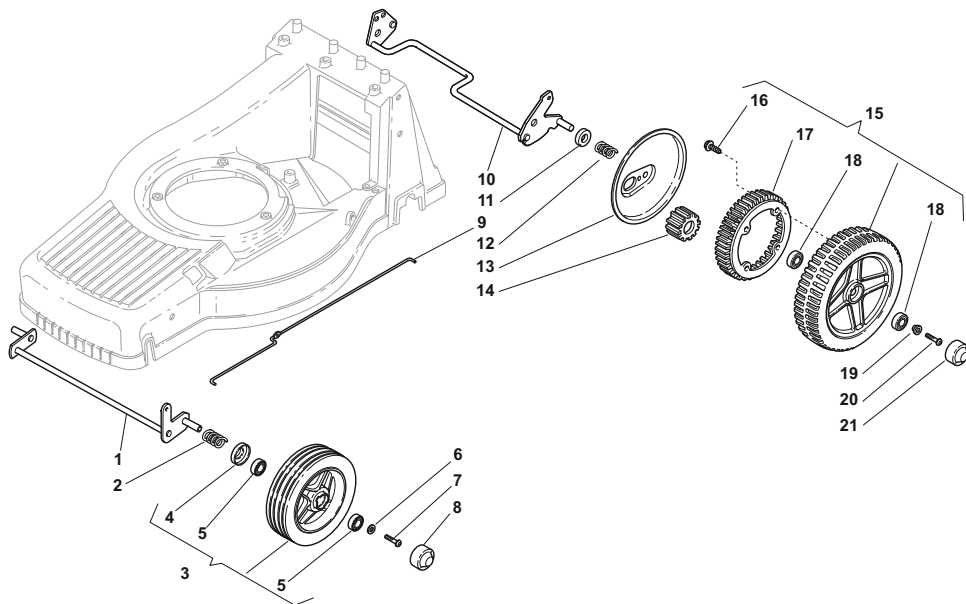

Fig.	Quantity	Part No	Description	Notes
1	1	381002843/0	Front Wheel Axle	
2	2	122430215/0	Spring	
3	2	112521370/0	Washer	
4	2	322600095/0	Protection, Wheel	
5	4	122122200/0	Bearing	
6	2	322686091/1	Wheel	
7	2	112521460/0	Washer	
8	2	112735662/0	Screw	
9	2	322110491/0	Hub Cap Grey	Grey
10	1	122033321/0	Rod, Height Adjustment	
11	1	381002841/0	Rear Wheel Axle	
12	2	122170815/0	Spacer	
13	2	122675100/0	Washer	
14	2	322600121/0	Protection, Wheel	
15	2	112521460/0	Washer	
16	2	112735662/1	Screw	
17	2	122570125/0	Pinion	
18	2	322120109/0	Wheels Crown	
19	4	122122200/0	Bearing	
20	2	322686093/0	Wheel	
21	2	112521460/0	Washer	
22	2	112735662/1	Screw	
23	2	322110492/0	Hub Cap Grey	Grey

Fig.	Quantity	Part No	Description	Notes
1	1	381002847/0	Front Wheel Axle	
2	2	122430210/0	Bearing	
3	2	112521370/0	Washer	
4	4	122122200/0	Bearing	
5	2	381007351/0	Wheel	
6	2	112521460/0	Washer	
7	2	112735662/1	Screw	
8	2	322110491/0	Hub Cap Grey	Grey
9	1	122033323/0	Rod, Height Adjustment	
10	1	381002823/0	Rear Wheel Axle	
11	2	122430215/0	Spring	
12	2	322600121/0	Protection, Wheel	
13	2	112521460/0	Washer	
14	2	112735662/1	Screw	
15	2	122570125/0	Pinion	
16	2	119216038/0	Bearing	
17	2	381007361/0	Wheel	Ø 190
17	2	381007362/0	Wheel	Ø 215
18	2	122122201/0	Bearing	
19	2	112521460/0	Washer	
20	2	112735662/1	Screw	
21	2	381004363/0	Hub Cap Grey	Grey

Fig.	Quantity	Part No	Description	Notes
1	1	381002825/0	Front Wheel Axle	
2	2	122430210/0	Bearing	
3	2	381007363/0	Wheel	
4	2	322160522/0	Dust Cover	
5	4	119216039/0	Bearing	
6	2	112521460/0	Washer	
7	2	112735592/0	Screw	
8	2	322110379/0	Hub Cap Black	
9	1	122033323/0	Rod, Height Adjustment	
10	1	381002823/0	Rear Wheel Axle	
11	2	122170810/0	Spacer	
12	2	122430215/0	Spring	
13	2	322600127/0	Protection, Wheel	
14	2	122570126/0	Pinion	
15	2	381007367/0	Wheel	Ø 205
15	2	381007368/0	Wheel	Ø 215
16	8	112728210/0	Screw	
17	2	322120108/0	Wheels Crown	
18	4	119216038/0	Bearing	
19	2	122671655/0	Washer	
20	2	112735592/0	Screw	
21	2	322110380/0	Hub Cap Black	