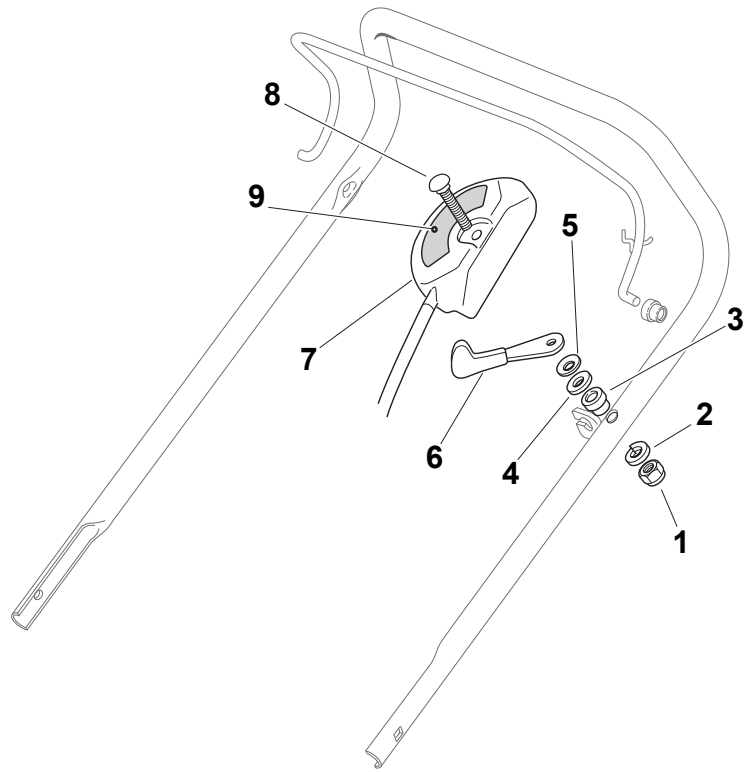

Fig.	Quantity	Part No	Description	Notes
1	2	112820655/0	Screw	
2	1	322551635/0	Handle Clamp Fix Plate	
3	2	322778405/0	Support	
4	2	112760515/0	Screw	
5	2	112521350/0	Washer	
6	4	112521350/0	Washer	
7	4	322399810/0	Knob	
8	4	112361005/0	Nut	
9	1	381006613/0	Handle Lower Part	Black
9	1	381006631/0	Handle, Lower Part Yellow	Yellow
9	1	381006865/0	Handle, Lower Part	Grey
10	1	322192001/0	Clamp	
11	1	112728691/0	Screw	
12	2	112820655/0	Screw	
13	1	122430311/0	Starting Rope Guide Spring	
14	2	322545137/0	Handle, Upper Part	

Fig.	Quantity	Part No	Description	Notes
1	2	112820655/0	Screw	
2	2	322551635/0	Handle Clamp Fix Plate	
3	1	381006641/0	Handle Lower Part	
4	2	112760515/0	Screw	
5	2	112521350/0	Washer	
6	4	112521350/0	Washer	
7	4	322399810/0	Knob	
8	4	112361005/0	Nut	
10	1	322192001/0	Clamp	
11	1	112728691/0	Screw	
12	2	112820655/0	Screw	
13	1	122430311/0	Starting Rope Guide Spring	
14	2	322545137/0	Handle, Upper Part	

Fig.	Quantity	Part No	Description	Notes
1	1	381006618/1	Handle, Upper Part	Black
1	1	381006632/1	Handle, Upper Part	Yellow
1	1	381006866/0	Handle, Upper Part	Grey
2	1	381003320/1	Lever, Engine Brake	
3	1	181000777/0	Cable, Thread Engine Brake	B&S 700 Series
3	1	181000642/1	Cable, Thread Engine Brake	B&S 625/675 Series
3	1	181030061/0	Cable, Thread Engine Brake	Honda Engine / B&S 850
3	1	181000688/0	Cable, Thread Engine Brake	GGP Engine
4	1	381000697/0	Cable Rear Drive	
5	1	381003297/1	Driving Lever	
6	1	112727783/0	Screw	
7	1	322551640/0	Plate	
8	1	112154510/0	Nut	

Fig.	Quantity	Part No	Description	Notes
1	1	112291000/0	Nut	
2	1	112581500/0	Grower	
3	1	122171005/0	Spacer	
4	1	112521360/0	Washer	
5	1	112508100/0	Cup Spring	
6	1	381007279/1	Throttle Lever	GGP/Honda/Tecumseh/B&S 625-675-675Es-700-750 Series
7	1	481007080/0	Throttle Cable	
8	1	112815000/0	Screw	
9	1	114356702/0	Throttle Label	for GGP Engines
9	1	114356905/0	Label	for B&S 700-750 Series
9	1	114356702/0	Throttle Label	for HONDA Engines