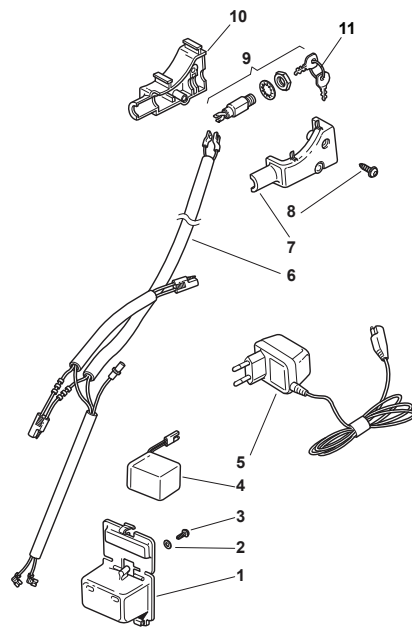

Fig.	Quantity	Part No	Description	Notes
1	1	381006618/1	Handle, Upper Part	Black
1	1	381006632/1	Handle, Upper Part	Yellow
1	1	381006866/0	Handle, Upper Part	Grey
2	1	381003320/1	Lever, Engine Brake	
3	1	181000777/0	Cable, Thread Engine Brake	B&S 700 Series
3	1	181000642/1	Cable, Thread Engine Brake	B&S 625/675 Series
3	1	181030061/0	Cable, Thread Engine Brake	Honda Engine / B&S 850
3	1	181000688/0	Cable, Thread Engine Brake	GGP Engine
4	1	381000697/0	Cable Rear Drive	
5	1	381003297/1	Driving Lever	
6	1	112727783/0	Screw	
7	1	322551640/0	Plate	
8	1	112154510/0	Nut	

Fig.	Quantity	Part No	Description	Notes
1	1	181007126/0	Throttle Cable	for Honda Engine
1	1	181007127/1	Throttle Cable	for B&S Engine CAPRO
1	1	181007128/0	Throttle Cable	for GGP and B&S Engine DELUXE
2	1	112523040/0	Washer	
3	1	112727787/0	Screw	

Fig.	Quantity	Part No	Description	Notes
1	1	322109533/0	Battery Holder	
2	1	112523040/0	Washer	
3	1	112728691/0	Screw	
4	1	118120052/0	Battery	
5	1	118204120/0	Battery Charger	CE Plugg
5	1	118204121/0	Battery Charger	UK Plugg
6	1	118204195/0	Electric Start Wire	
7	1	322722801/0	Starting Block Outer Half-Bearing	
8	1	322722800/0	Starting Block Inner Half-Bearing	
9	1	118450051/0	Switch	
10	2	112728702/0	Screw	
11	1	112728691/0	Screw	
12	1	118210016/1	Starting Key	

Fig.	Quantity	Part No	Description	Notes
1	1	322109533/0	Battery Holder	
2	1	112523040/0	Washer	
3	1	112728691/0	Screw	
4	1	118120052/0	Battery	
5	1	118204120/0	Battery Charger	CE Plugg
5	1	118204121/0	Battery Charger	UK Plugg
6	1	118204195/0	Electric Start Wire	
7	1	322722805/1	Starting Block Inner Half-Bearing	
8	1	112728300/0	Screw	
9	1	118450051/0	Switch	
10	1	322722804/1	Starting Block Inner Half-Bearing	
11	1	118210016/1	Starting Key	