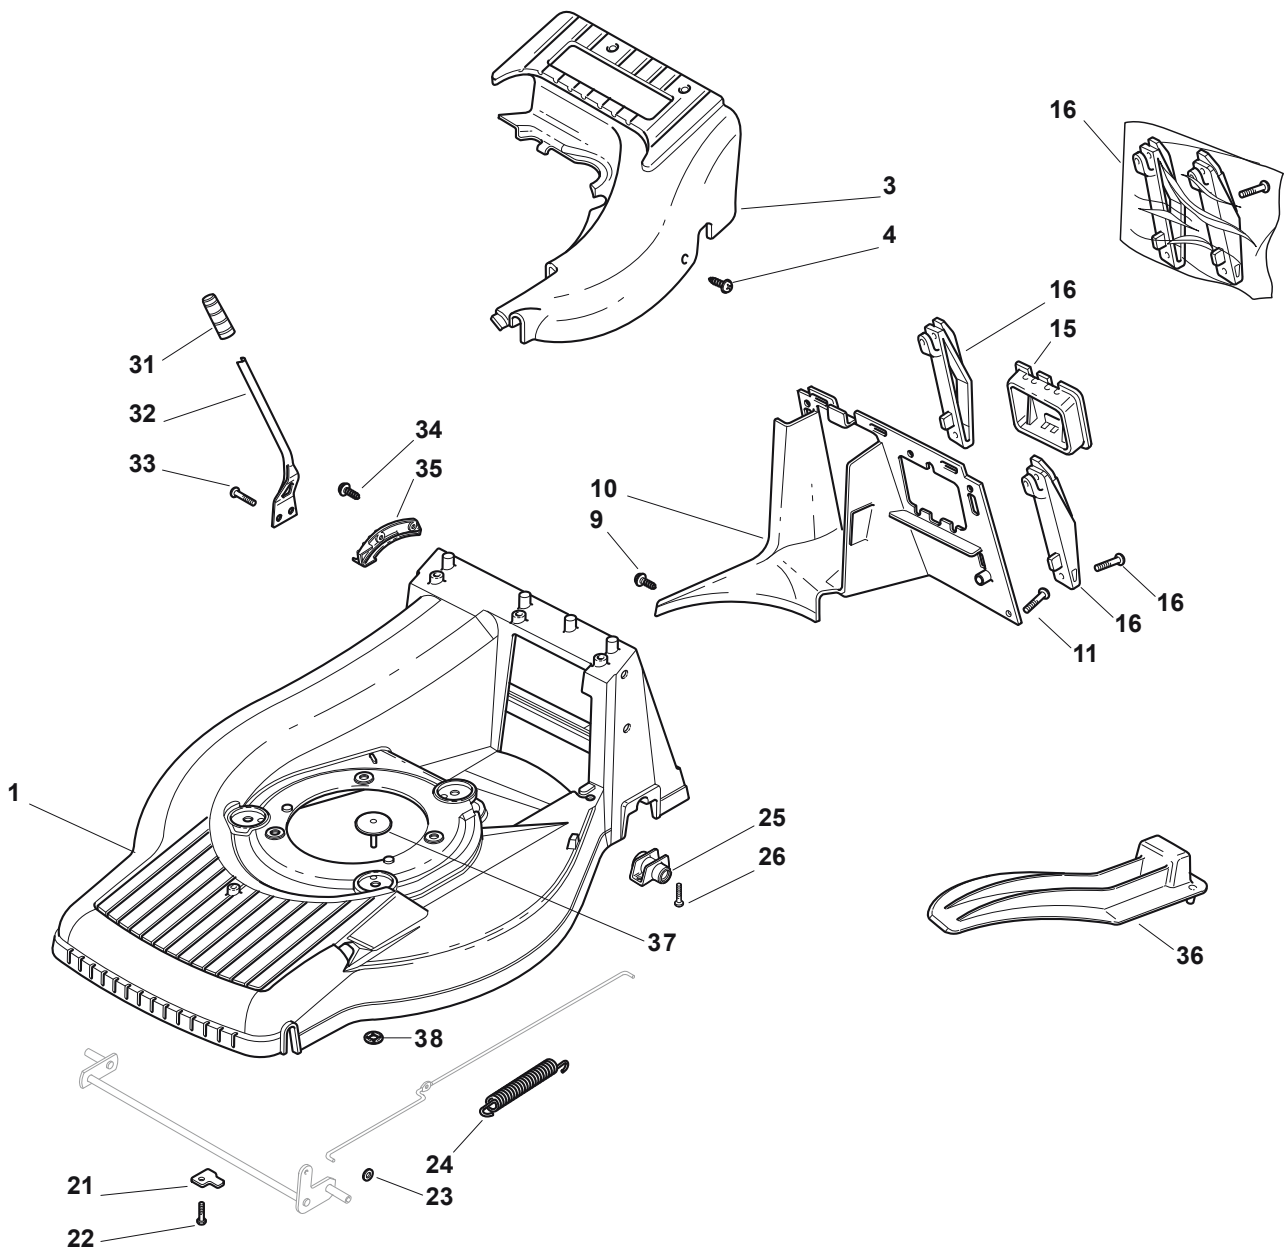

THIS INFORMATION IS NOT INTENDED FOR SALE OR RESALE, AND THIS NOTICE MUST REMAIN ON ALL COPIES.

Fig.	Quantity	Part No	Description	Notes
1	1	381004738/0	Grey Deck	
3	1	322060154/0	Wheels Rod Carter Yellow	with AVS
3	1	322060155/1	Wheels Rod Carter Red	with AVS
3	1	322060156/0	Protection, Yellow	
3	1	322060157/0	Wheels Rod Carter Red	
3	1	322060177/0	Carter, Grey	
4	3	112728300/0	Screw	
9	1	112728300/0	Screw	
10	1	322108277/0	Rear Conveyor Assy	
11	3	112735664/0	Screw	
15	1	322109531/0	Battery Cover	
16	1	381008658/1	Grassbox Support Outfit	
21	2	322545160/0	Front Axle Plate	
22	2	112735664/0	Screw	
23	2	112604898/0	Crown Fastener	
24	1	122446181/0	Spring	
25	2	322785153/0	Gear Box Support	
26	4	112735664/0	Screw	
31	1	322399808/0	Knob	
32	1	322321515/0	Lever, Height Adjustment	
33	2	112735661/0	Screw	
34	2	112728300/0	Screw	
35	1	322735563/0	Sector, Height Adjustment	
36	1	322140232/0	Deflector	
37	1	322820055/0	Cap, Yellow	Yellow
37	1	322820057/0	Cap, Black	Black
38	1	112604899/0	Crown Fastener	

Fig.	Quantity	Part No	Description	Notes
1	2	112820655/0	Screw	
2	1	322551635/0	Handle Clamp Fix Plate	
3	2	322778405/0	Support	
4	2	112760515/0	Screw	
5	2	112521350/0	Washer	
6	4	112521350/0	Washer	
7	4	322399810/0	Knob	
8	4	112361005/0	Nut	
9	1	381006613/0	Handle Lower Part	Black
9	1	381006631/0	Handle, Lower Part Yellow	Yellow
9	1	381006865/0	Handle, Lower Part	Grey
10	1	322192001/0	Clamp	
11	1	112728691/0	Screw	
12	2	112820655/0	Screw	
13	1	122430311/0	Starting Rope Guide Spring	
14	2	322545137/0	Handle, Upper Part	

Fig.	Quantity	Part No	Description	Notes
1	2	112820655/0	Screw	
2	2	322551635/0	Handle Clamp Fix Plate	
3	1	381006641/0	Handle Lower Part	
4	2	112760515/0	Screw	
5	2	112521350/0	Washer	
6	4	112521350/0	Washer	
7	4	322399810/0	Knob	
8	4	112361005/0	Nut	
10	1	322192001/0	Clamp	
11	1	112728691/0	Screw	
12	2	112820655/0	Screw	
13	1	122430311/0	Starting Rope Guide Spring	
14	2	322545137/0	Handle, Upper Part	