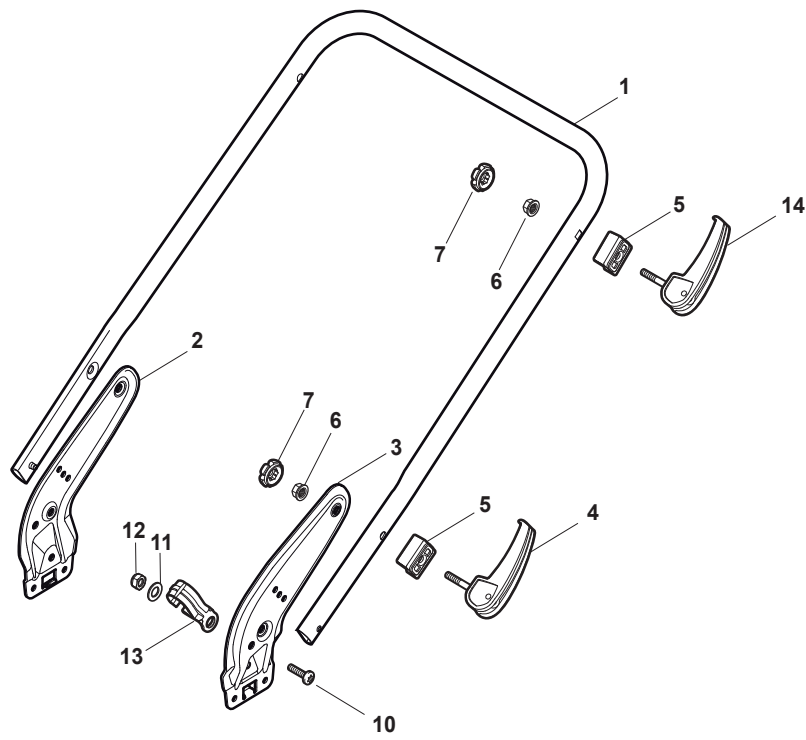

NT 534 TR 4S - TRQ 4S

WBH Petrol Steel Handle, Lower Part

Issue 9 - 2015

Fig.	Quantity	Part No	Description	Notes
1	1	381006719/0	Handle Lower Part	Black
1	1	381006720/0	Handle Lower Part	Grey
1	1	381007539/0	Handle, Lower Part Yellow	Yellow
2	1	381005149/0	Right Bracket	Black
2	1	381005185/0	Right Bracket	Stiga Grey
3	1	381005151/0	Left Bracket	Black
3	1	381005187/0	Left Bracket	Stiga Grey
4	4	381003253/0	Handle	
5	4	322680016/0	Washer	
6	4	122131750/0	Nut	
7	4	322399835/0	Knob	
10	2	112760605/0	Screw	
11	2	125038002/1	Bushing	
12	2	112155000/0	Nut	
13	1	322192156/0	Clip	
14	2	381103350/0	Handle