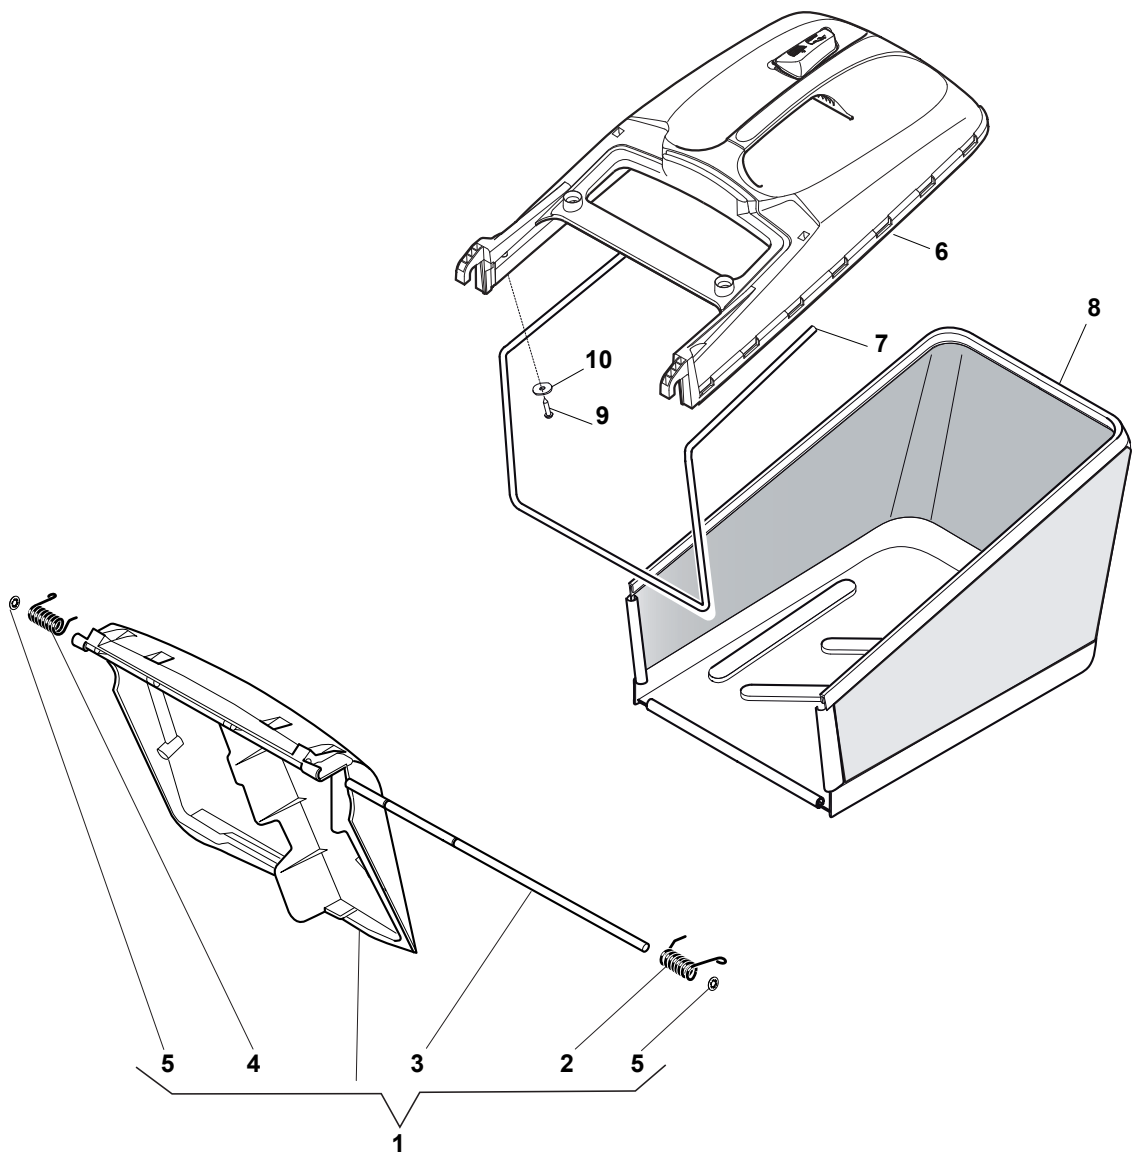

NT 534 TR 4S - TRQ 4S

WBH Petrol Steel Grass-Catcher

Issue 9 - 2015

Fig.	Quantity	Part No	Description	Notes
1	1	381008081/2	Stone Guard, Black	Black
1	1	381008098/1	Stone Guard, White	White
1	1	381008082/2	Stone Guard, Yellow	Yellow
2	1	122450466/0	Left Spring	
3	1	122517882/0	Pin	
4	1	122450465/0	Right Spring	
5	2	112604899/0	Crown Fastener	
6	1	381486008/0	Grass-Box, Upper Part	Black
6	1	381486030/0	Grass-Box, Upper Part	Grey
6	1	381486012/0	Grass-Box, Upper Part	Yellow
7	1	122608525/1	Stiffening Lower	
8	1	181002211/0	Box, Fabric	
9	2	112728680/0	Screw	
10	2	112523050/0	Washer