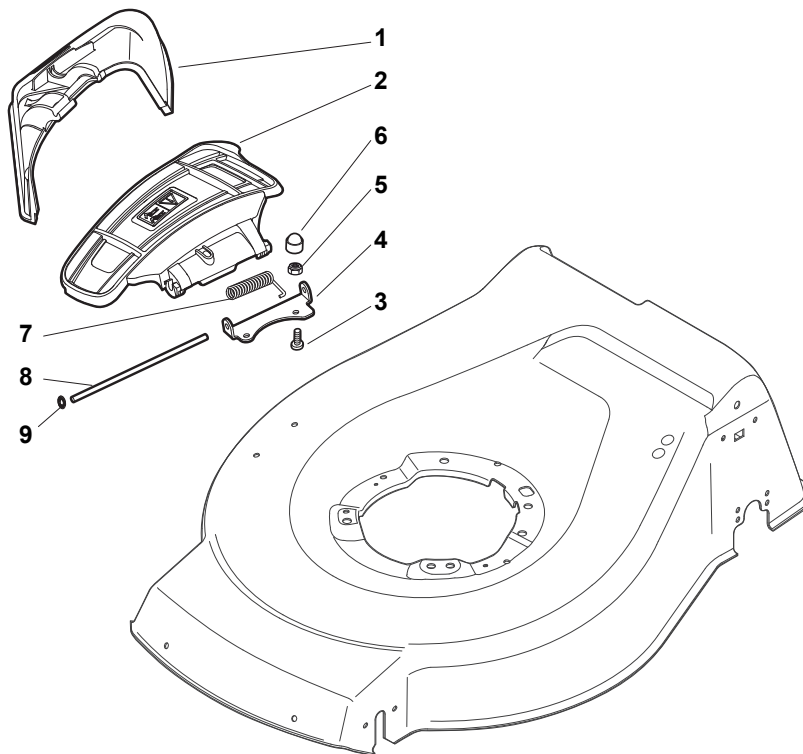

THIS INFORMATION IS NOT INTENDED FOR SALE OR RESALE, AND THIS NOTICE MUST REMAIN ON ALL COPIES.

Fig.	Quantity	Part No	Description	Notes
20	1	322394522/0	Knob	Delta Knob
1	1	381004540/0	Red Deck	
1	1	381004542/0	Red Deck	Side Discharge
1	1	381004590/0	Yellow Deck	
1	1	381004732/0	Grey Deck	Side Discharge
2	1	122534131/0	Pin	
3	1	322322851/0	Lever, Height Adjustment	
4	1	112154510/0	Nut	
5	1	112788512/0	Screw	
6	1	322394503/0	Knob	NT Knob
7	1	112521310/0	Washer	
8	1	112150000/0	Nut	
9	1	112728450/0	Screw	
10	1	322034002/0	Washing Connection	
11	1	322735587/0	Sector, Height Adjustment	
12	2	122171002/0	Spacer	
13	2	112789000/0	Screw	
14	1	381003351/0	Wheels Adjusting Lever	
15	2	112154330/0	Nut	
16	4	112727803/0	Screw	
17	1	381002885/1	Front Wheel Axle	
18	4	112154510/0	Nut	
21	2	322600145/0	Protection, Wheel	
24	4	112521350/0	Washer	
25	4	112155000/0	Nut	
27	2	322600207/0	Protection, Wheel	
31	1	381302827/0	Rear Wheel Axle	
33	4	112728697/0	Screw	
34	2	322545152/0	Plate	
35	4	112728697/0	Screw	
36	2	322785304/1	Support	
37	1	122570120/1	Pinion Left	
38	2	322120114/0	Wheels Crown	
39	1	122570110/1	Pinion Right	
40	6	112728706/0	Screw	
41	1	122446192/0	Spring	

# NT 534 TR 4S - TRQ 4S

WBH Petrol Steel Ejection-Guard

Issue 9 - 2015

Fig.	Quantity	Part No	Description	Notes
1	1	322108295/1	Side Ejection Conveyor	
2	1	322600313/0	Ejection Guard	
3	2	112727803/0	Screw	
4	1	322806639/0	Fulcrum Pin	
5	2	112154510/0	Nut	
6	2	118203853/0	Screw	
7	1	122450456/0	Spring	
8	1	122517869/1	Pin	
9	2	112604896/0	Crown Fastener	