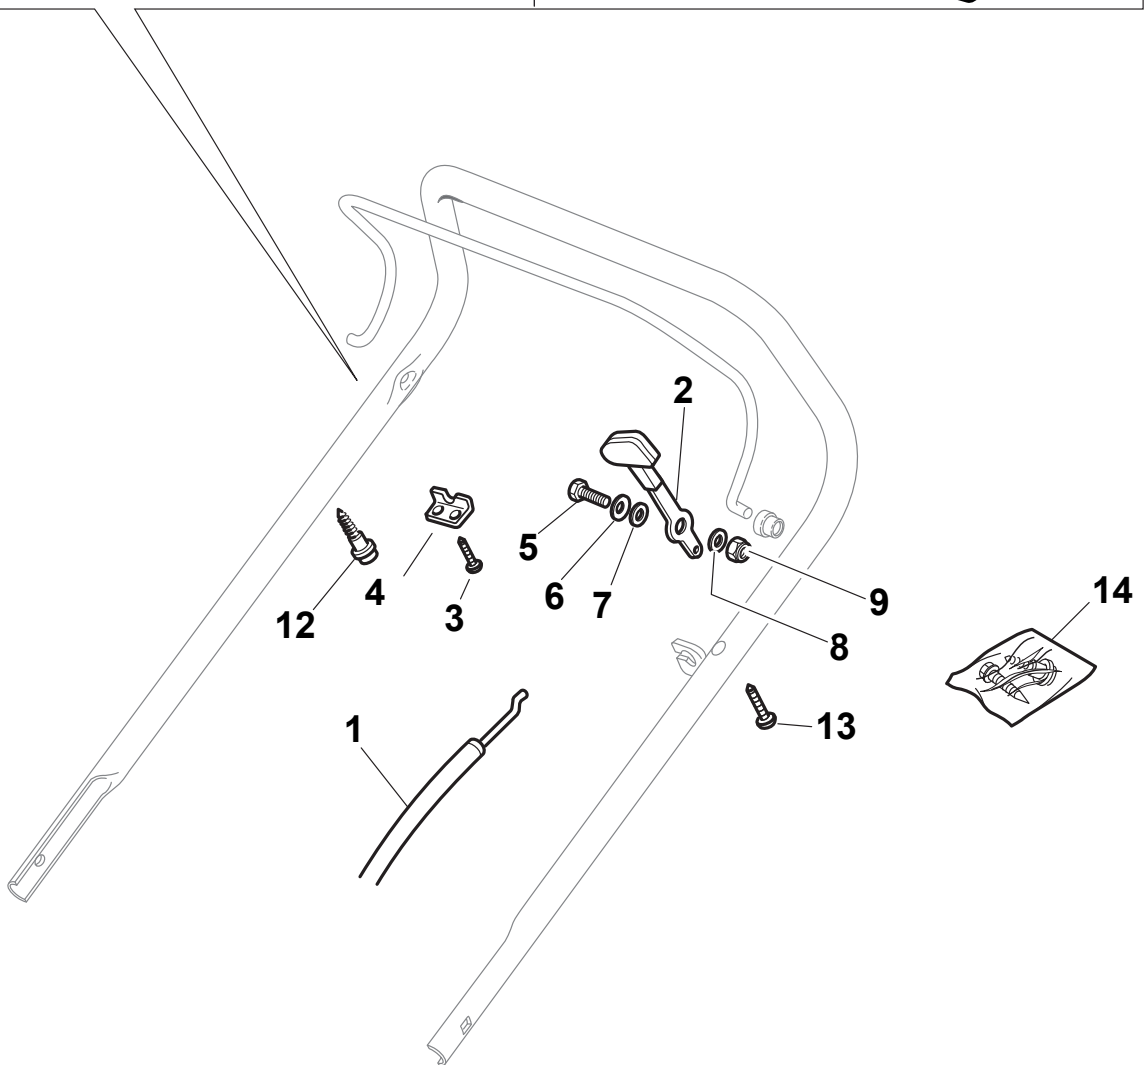

Fig.	Quantity	Part No	Description	Notes
1	1	381006838/0	Handle, Upper Part Black	for Delta Dashboard - Fix RPM - Throttle
1	1	381007522/0	Handle, Upper Part Black	for TD-CA Dashboard
1	1	381007525/0	Handle, Upper Part Grey	for TD-CA Dashboard
2	1	122430313/0	Guide Spring	
3	1	112521330/0	Washer	
4	1	112154510/0	Nut	
5	1	118390020/0	Conduit Clip Caproeurope	
6	1	181030053/0	Cable, Thread Engine Brake	GGP Engine / B&S 450-500-550-575-625-675-750 Series
6	1	181030070/0	Cable, Thread Engine Brake	Honda Engine
7	1	322545204/0	Fulcrum Pin	
8	1	122041966/0	Bushing	
9	1	181003300/1	Lever, Engine Brake Black	
10	1	381030092/1	Cable Rear Drive	
11	1	122041966/0	Bushing	
12	1	181003301/0	Drive Control Lever	
13	1	122291050/0	Handgrip Black	

Fig.	Quantity	Part No	Description	Notes
1	1	481007160/0	Throttle Cable	
2	1	381007221/0	Dashboard Throttle Lever	only for B&S 450-500 Series and SV40/RV40/V35 Engines
2	1	381007280/2	Dashboard Throttle Lever	
3	2	112735105/0	Screw	
4	1	322981467/0	Plate	
5	1	112791500/0	Screw	
6	1	112530060/0	Spring Washer	
7	1	112523040/0	Washer	
8	1	112523040/0	Washer	
9	1	112154510/0	Nut	
10	1	322120189/0	Red Dashboard	
11	1	114356743/1	Label	for GGP and HONDA Engines
11	1	114356744/1	Label	for B&S Engines
11	1	114356906/1	Label	for DOV Series
11	1	114357646/1	Label	for HONDA Autochoke Engines
12	1	122943006/0	Screw	
13	1	112728460/0	Screw	
14	1	381008609/0	Outfit, Screws	
15	1	422120152/0	Yellow Dashboard	Yellow
15	1	422120154/0	Red Dashboard	Red
15	1	422120158/0	Black Dashboard	Black