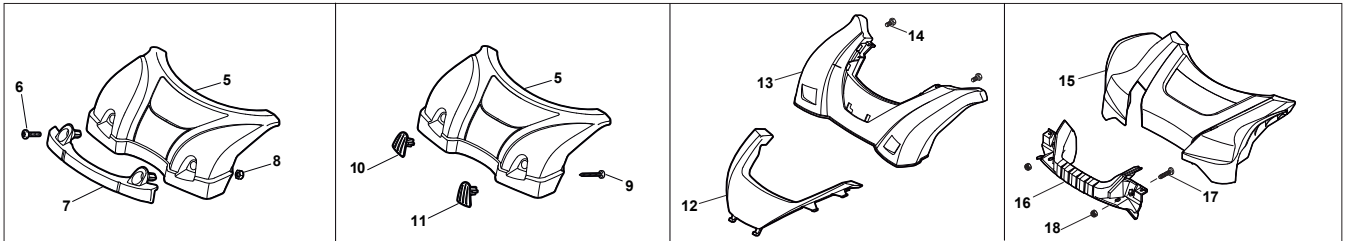

# NT 534 TR 4S - TRQ 4S

WBH Petrol Steel Ejection-Guard

Issue 9 - 2015

Fig.	Quantity	Part No	Description	Notes
1	1	322108295/1	Side Ejection Conveyor	
2	1	322600313/0	Ejection Guard	
3	2	112727803/0	Screw	
4	1	322806639/0	Fulcrum Pin	
5	2	112154510/0	Nut	
6	2	118203853/0	Screw	
7	1	122450456/0	Spring	
8	1	122517869/1	Pin	
9	2	112604896/0	Crown Fastener	