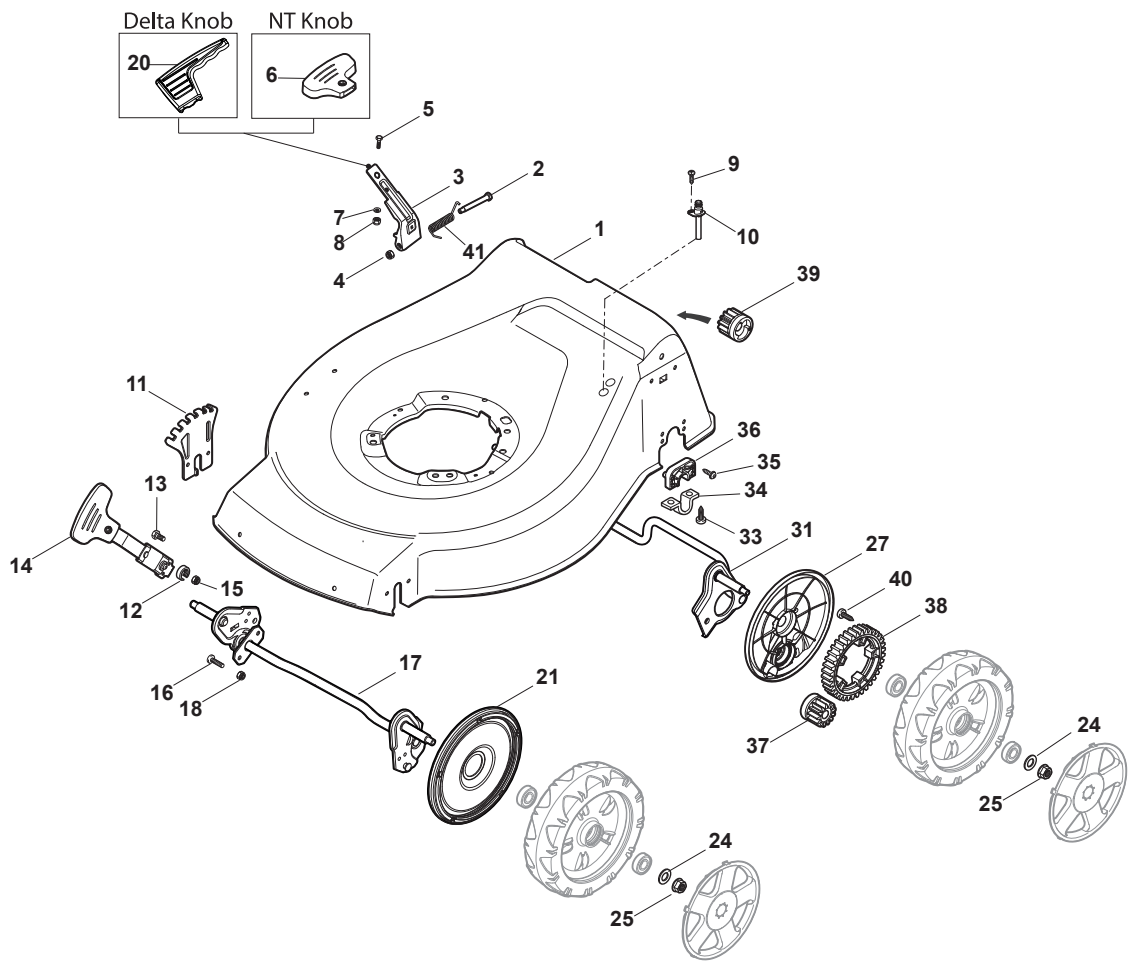

THIS INFORMATION IS NOT INTENDED FOR SALE OR RESALE, AND THIS NOTICE MUST REMAIN ON ALL COPIES.

Fig.	Quantity	Part No	Description	Notes
20	1	322394522/0	Knob	Delta Knob
1	1	381004540/0	Red Deck	
1	1	381004542/0	Red Deck	Side Discharge
1	1	381004590/0	Yellow Deck	
1	1	381004732/0	Grey Deck	Side Discharge
2	1	122534131/0	Pin	
3	1	322322851/0	Lever, Height Adjustment	
4	1	112154510/0	Nut	
5	1	112788512/0	Screw	
6	1	322394503/0	Knob	NT Knob
7	1	112521310/0	Washer	
8	1	112150000/0	Nut	
9	1	112728450/0	Screw	
10	1	322034002/0	Washing Connection	
11	1	322735587/0	Sector, Height Adjustment	
12	2	122171002/0	Spacer	
13	2	112789000/0	Screw	
14	1	381003351/0	Wheels Adjusting Lever	
15	2	112154330/0	Nut	
16	4	112727803/0	Screw	
17	1	381002885/1	Front Wheel Axle	
18	4	112154510/0	Nut	
21	2	322600145/0	Protection, Wheel	
24	4	112521350/0	Washer	
25	4	112155000/0	Nut	
27	2	322600207/0	Protection, Wheel	
31	1	381302827/0	Rear Wheel Axle	
33	4	112728697/0	Screw	
34	2	322545152/0	Plate	
35	4	112728697/0	Screw	
36	2	322785304/1	Support	
37	1	122570120/1	Pinion Left	
38	2	322120114/0	Wheels Crown	
39	1	122570110/1	Pinion Right	
40	6	112728706/0	Screw	
41	1	122446192/0	Spring	

# NT 534 TR 4S - TRQ 4S

WBH Petrol Steel Ejection-Guard

Issue 9 - 2015

Fig.	Quantity	Part No	Description	Notes
1	1	322108295/1	Side Ejection Conveyor	
2	1	322600313/0	Ejection Guard	
3	2	112727803/0	Screw	
4	1	322806639/0	Fulcrum Pin	
5	2	112154510/0	Nut	
6	2	118203853/0	Screw	
7	1	122450456/0	Spring	
8	1	122517869/1	Pin	
9	2	112604896/0	Crown Fastener	