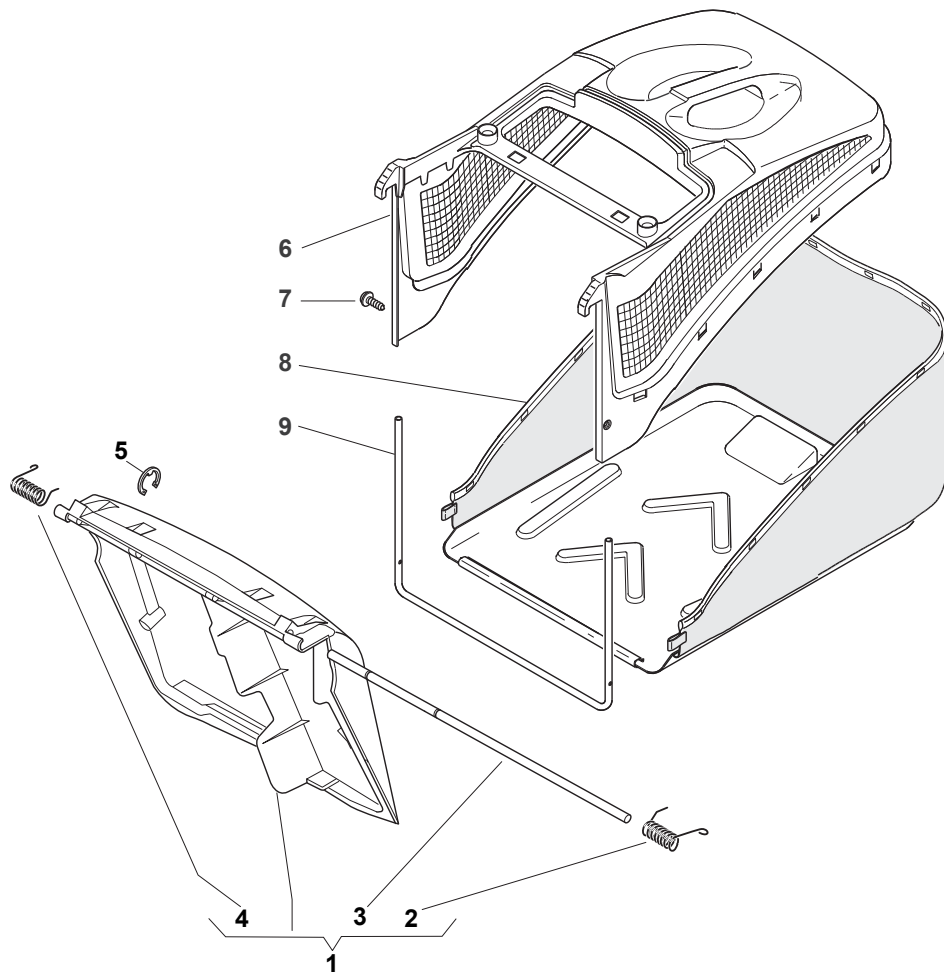

NT 534 TR 4S - TRQ 4S

WBH Petrol Steel Grass-Catcher

Issue 9 - 2015

Fig.	Quantity	Part No	Description	Notes
1	1	381008021/2	Stone Guard	Black
2	1	122450420/1	Left Protection Spring	
3	1	122517906/1	Fulcrum Pin	
4	1	122450410/1	Right Spring	
5	1	112000930/0	Benzing Ring	
6	1	122486093/0	Box, Upper Side	
7	2	112728445/0	Screw	
8	1	181002195/0	Box, Fabric	
9	1	122608523/0	Stiffening