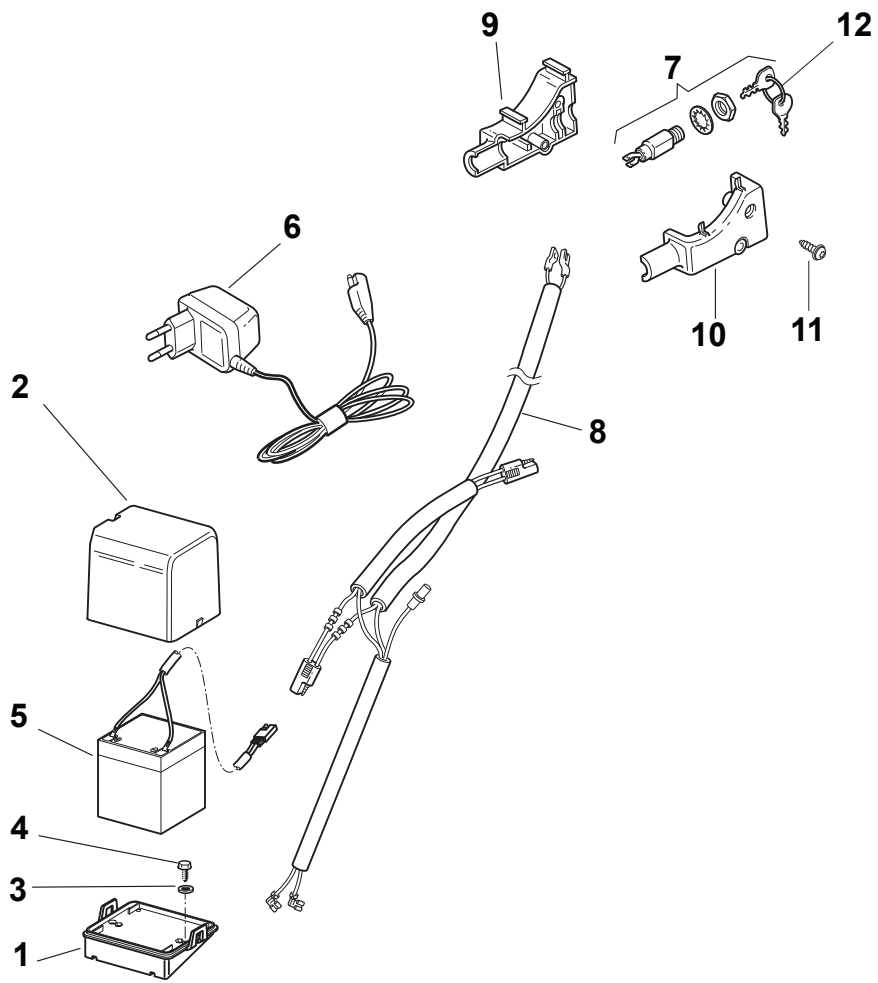

# NT 534 TR 4S - TRQ 4S

WBH Petrol Steel Handle, Upper Part

Issue 9 - 2015

Fig.	Quantity	Part No	Description	Notes
4	1	381030055/0	Cable Rear Drive	
1	1	381006803/0	Handle, Upper Part	Black
1	1	381006805/0	Upper Handle Grey	Grey
2	1	112727787/0	Screw	
3	1	322551640/0	Plate	
5	1	181030056/0	Cable, Thread Engine Brake	Honda / B&S / GGP Engine
5	1	181030057/0	Cable, Thread Engine Brake	SV40 / RV 40 / V35 Engine
6	1	112154510/0	Nut	
7	1	112154510/0	Nut	
8	1	112521330/0	Washer	
9	1	122430313/0	Guide Spring	
10	1	381003330/0	Lever, Engine Brake	
11	1	381003297/1	Driving Lever	
12	1	112000930/0	Benzing Ring	

Fig.	Quantity	Part No	Description	Notes
1	1	481007160/0	Throttle Cable	
2	1	381007221/0	Dashboard Throttle Lever	only for B&S 450-500 Series and SV40/RV40/V35 Engines
2	1	381007280/2	Dashboard Throttle Lever	
3	2	112735105/0	Screw	
4	1	322981467/0	Plate	
5	1	112791500/0	Screw	
6	1	112530060/0	Spring Washer	
7	1	112523040/0	Washer	
8	1	112523040/0	Washer	
9	1	112154510/0	Nut	
10	1	322120189/0	Red Dashboard	
11	1	114356743/1	Label	for GGP and HONDA Engines
11	1	114356744/1	Label	for B&S Engines
11	1	114356906/1	Label	for DOV Series
11	1	114357646/1	Label	for HONDA Autochoke Engines
12	1	122943006/0	Screw	
13	1	112728460/0	Screw	
14	1	381008609/0	Outfit, Screws	
15	1	422120152/0	Yellow Dashboard	Yellow
15	1	422120154/0	Red Dashboard	Red
15	1	422120158/0	Black Dashboard	Black

# NT 534 TR 4S - TRQ 4S

WBH Petrol Steel Controls

Issue 9 - 2015

Fig.	Quantity	Part No	Description	Notes
1	1	181005503/1	Throttle Cable	for HONDA AC Engines
1	1	181005504/1	Throttle Cable	for SV40/RV40/V35 Engines
1	1	181005515/0	Throttle Cable	for B&S 500-550-575 Series
1	1	181005537/0	Throttle Cable	for GGP RS/RSC/RSCT Engines
1	1	181005501/1	Throttle Cable	for GGP and HONDA Engines
2	1	112735103/0	Screw	
3	1	112523040/0	Washer	