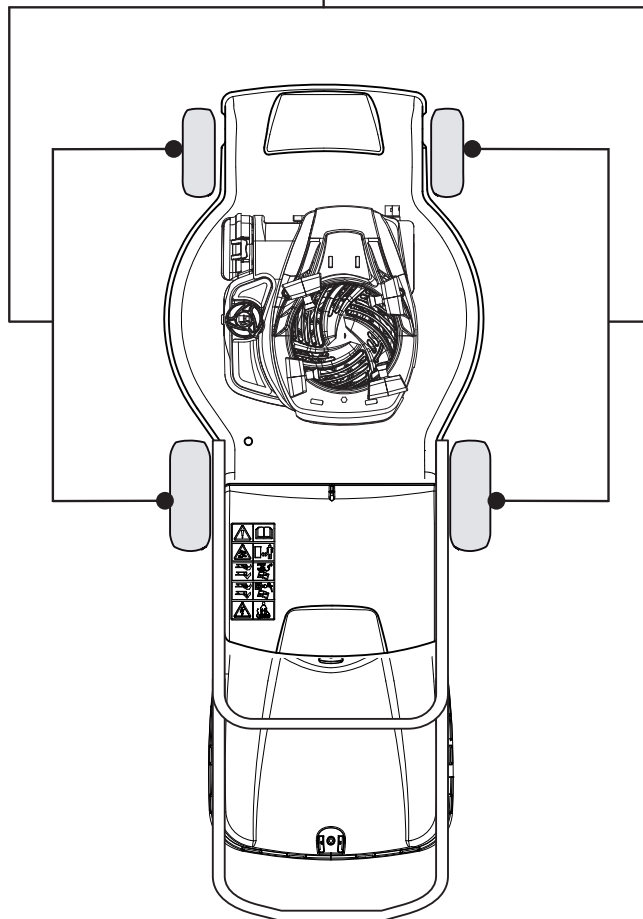

NT 534 TR 4S - TRQ 4S

WBH Petrol Steel Wheelcaps

Issue 9 - 2015

Fig.	Quantity	Part No	Description	Notes
1	4	322110643/0	Hub Cap Grey	
2	4	322110645/0	Hub Cap Grey	
2	4	322110649/0	Hub Cap Yellow	
3	4	322110687/0	Hub Cap Grey	
4	4	322110382/0	Hub Cap Grey	
5	4	322110416/0	Hub Cap Grey	
6	4	322110492/0	Hub Cap Grey