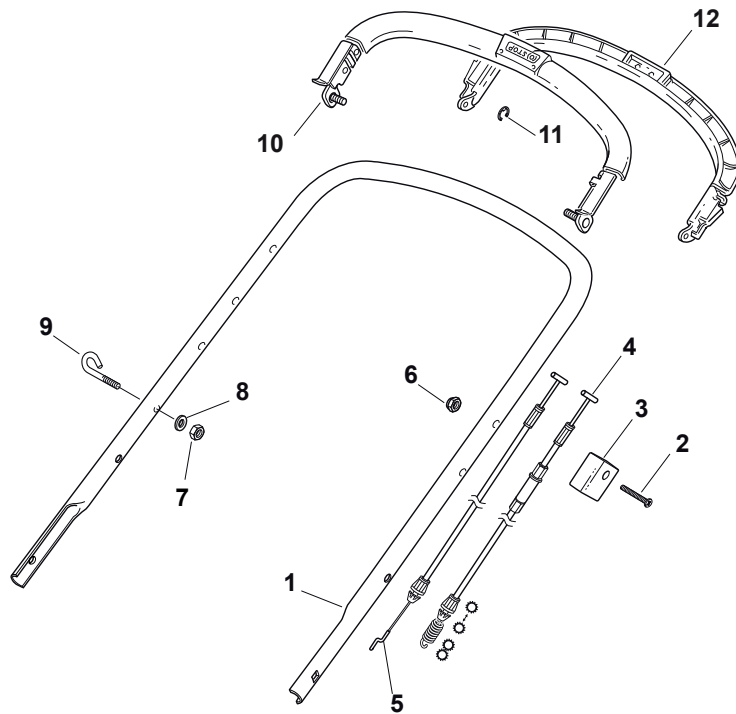

# NT 534 TR 4S - TRQ 4S

WBH Petrol Steel Ejection-Guard

Issue 9 - 2015

Fig.	Quantity	Part No	Description	Notes
1	1	322108295/1	Side Ejection Conveyor	
2	1	322600313/0	Ejection Guard	
3	2	112727803/0	Screw	
4	1	322806639/0	Fulcrum Pin	
5	2	112154510/0	Nut	
6	2	118203853/0	Screw	
7	1	122450456/0	Spring	
8	1	122517869/1	Pin	
9	2	112604896/0	Crown Fastener	

# NT 534 TR 4S - TRQ 4S

WBH Petrol Steel Handle, Lower Part

Issue 9 - 2015

Fig.	Quantity	Part No	Description	Notes
1	1	381006719/0	Handle Lower Part	Black
1	1	381006720/0	Handle Lower Part	Grey
1	1	381007539/0	Handle, Lower Part Yellow	Yellow
2	1	381005149/0	Right Bracket	Black
2	1	381005185/0	Right Bracket	Stiga Grey
3	1	381005151/0	Left Bracket	Black
3	1	381005187/0	Left Bracket	Stiga Grey
4	4	381003253/0	Handle	
5	4	322680016/0	Washer	
6	4	122131750/0	Nut	
7	4	322399835/0	Knob	
10	2	112760605/0	Screw	
11	2	125038002/1	Bushing	
12	2	112155000/0	Nut	
13	1	322192156/0	Clip	
14	2	381103350/0	Handle	

# NT 534 TR 4S - TRQ 4S

WBH Petrol Steel Handle, Upper Part

Issue 9 - 2015

Fig.	Quantity	Part No	Description	Notes
4	1	381030055/0	Cable Rear Drive	
1	1	381006803/0	Handle, Upper Part	Black
1	1	381006805/0	Upper Handle Grey	Grey
2	1	112727787/0	Screw	
3	1	322551640/0	Plate	
5	1	181030056/0	Cable, Thread Engine Brake	Honda / B&S / GGP Engine
5	1	181030057/0	Cable, Thread Engine Brake	SV40 / RV 40 / V35 Engine
6	1	112154510/0	Nut	
7	1	112154510/0	Nut	
8	1	112521330/0	Washer	
9	1	122430313/0	Guide Spring	
10	1	381003330/0	Lever, Engine Brake	
11	1	381003297/1	Driving Lever	
12	1	112000930/0	Benzing Ring	