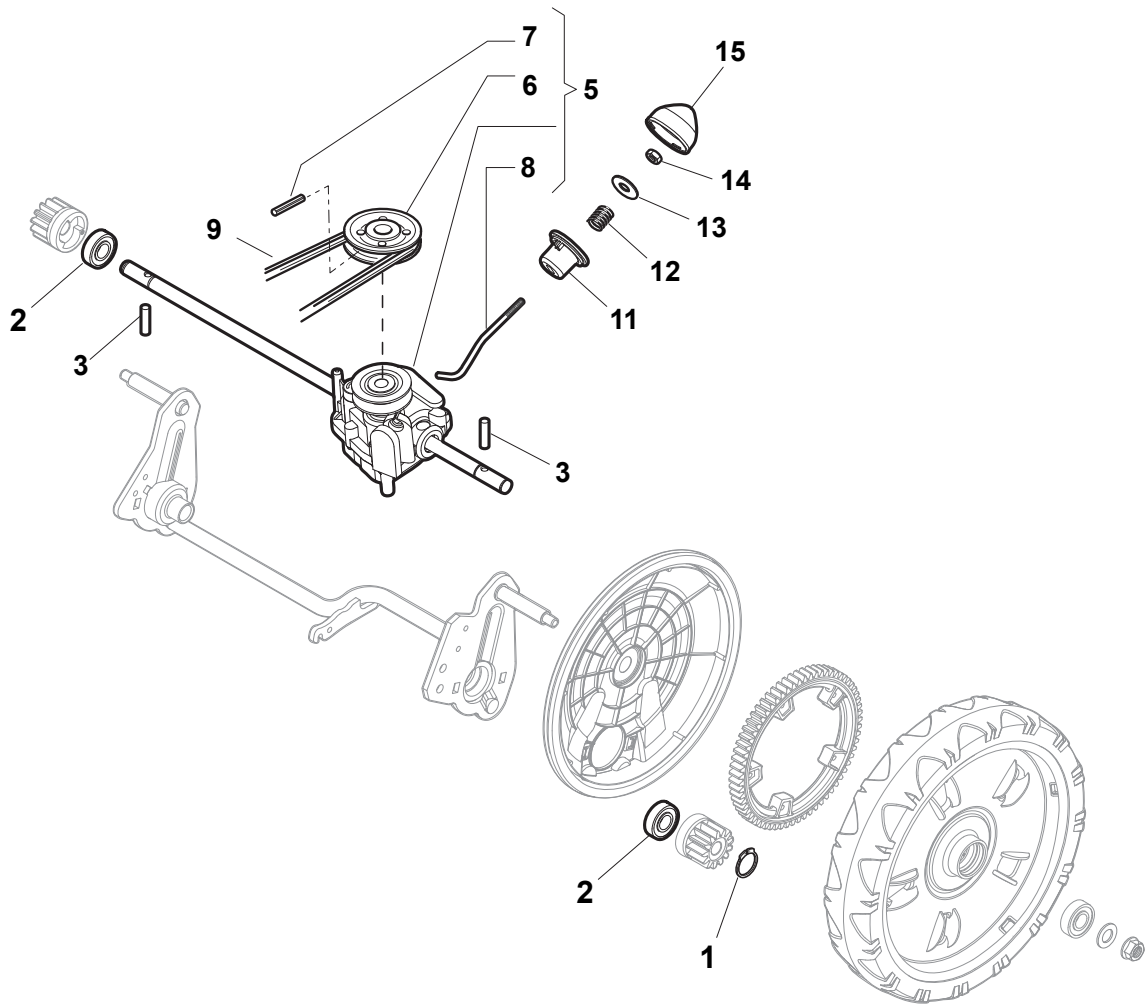

# NT 534 TR 4S - TRQ 4S

WBH Petrol Steel Electric Start Controls for ModelS with B&S 775 IS

Issue 9 - 2015

Fig.	Quantity	Part No	Description	Notes
1	1	112728702/0	Screw	without Varietor
1	1	112728300/0	Screw	with Varietor
2	1	133320022/0	Fastpoint Clamp Art.0384.Aa01	
3	1	322076570/1	Battery Safety Key	
4	1	381600400/0	Switch	

Fig.	Quantity	Part No	Description	Notes
1	2	112608600/0	Seeger	
2	2	119216035/0	Bearing	
3	2	122753000/0	Pin	
4	1	181003096/3	Gear Box	
5	1	122033285/0	Adjustment Rod	
6	1	122601932/0	Pulley	
7	1	112645700/0	Elastic Pin	
8	1	135064010/0	Belt	
9	1	322675113/0	Washer	
10	1	112154510/0	Nut	
11	1	112791011/0	Screw	
12	1	322806625/1	Support	
13	1	112292102/0	Nut	
14	1	112689500/0	Screw	
15	1	112523050/0	Washer	
16	1	122601915/0	Pulley	
17	1	322806623/0	Pulley Support	
18	1	122671656/0	Washer	
19	1	112154510/0	Nut	
20	1	112674700/0	Screw	
21	1	112523050/0	Washer	
22	1	122601914/0	Pulley	
23	1	112154510/0	Nut	
24	1	381007110/0	Speed Control Ass.Y	
25	1	322399809/0	Knob	
26	1	112728300/0	Screw	
27	2	112728702/0	Screw	

# NT 534 TR 4S - TRQ 4S

WBH Petrol Steel Transmission

Issue 9 - 2015

Fig.	Quantity	Part No	Description	Notes
1	2	112608600/0	Seeger	
2	2	119216035/0	Bearing	
3	2	122753000/0	Pin	
5	1	181003076/1	Gear Box	
6	1	122601904/0	Pulley	
7	1	112645700/0	Elastic Pin	
8	1	122033283/0	Adjustment Rod	
9	1	135063902/0	Belt	
11	1	122041957/1	Bushing	
12	1	122450063/0	Spring	
13	1	322680009/0	Washer	
14	1	112154510/0	Nut	
15	1	122110230/0	Hub Cover	