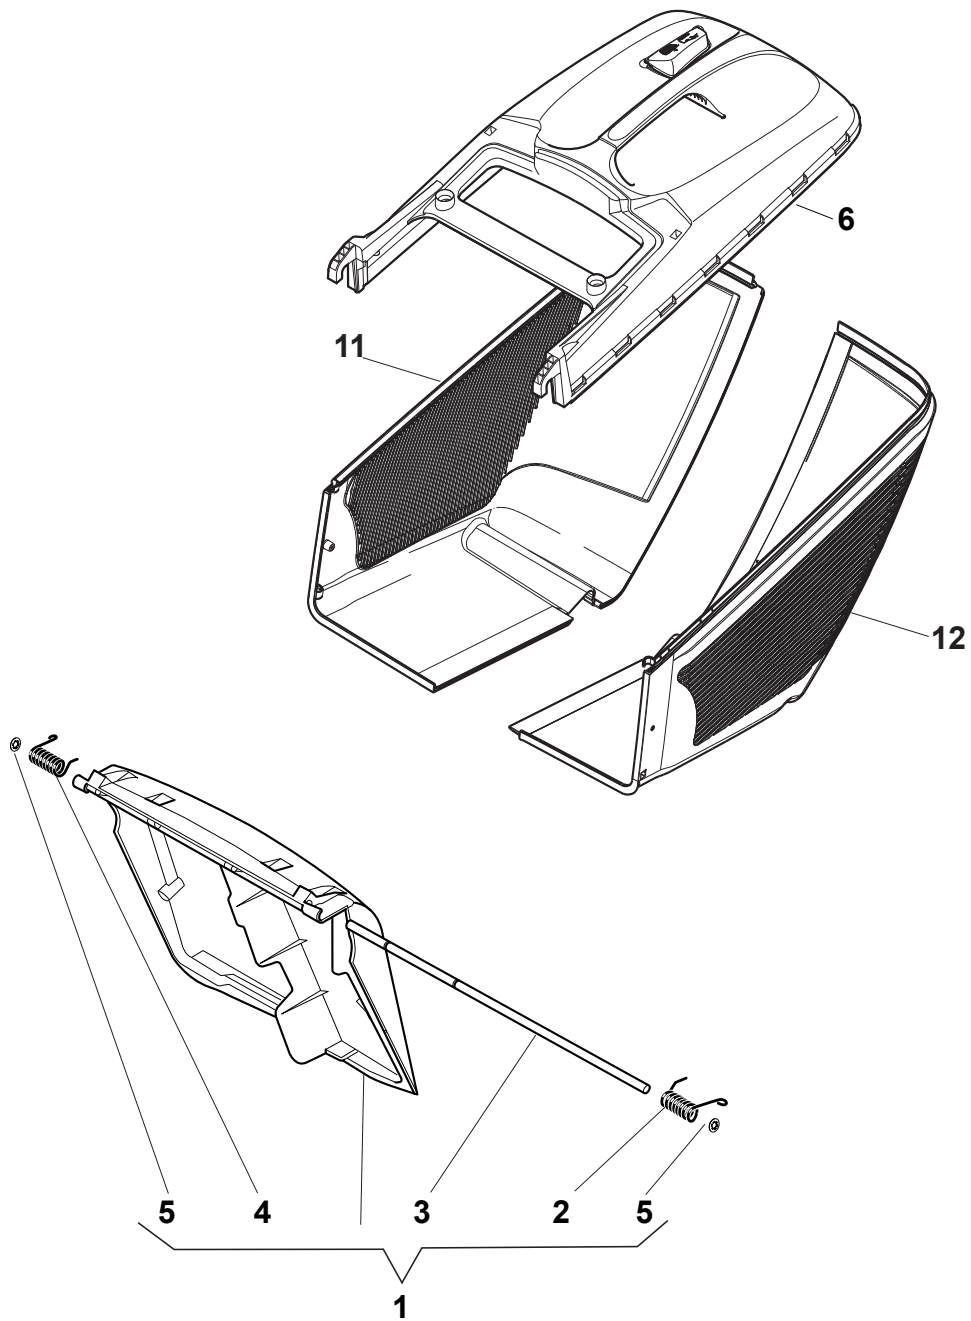

NT 534 TR 4S - TRQ 4S

WBH Petrol Steel Grass-Catcher

Issue 9 - 2015

Fig.	Quantity	Part No	Description	Notes
1	1	381008081/2	Stone Guard, Black	Black
1	1	381008098/1	Stone Guard, White	White
1	1	381008082/2	Stone Guard, Yellow	Yellow
2	1	122450466/0	Left Spring	
3	1	122517882/0	Pin	
4	1	122450465/0	Right Spring	
5	2	112604899/0	Crown Fastener	
6	1	381486008/0	Grass-Box, Upper Part	Black
6	1	381486030/0	Grass-Box, Upper Part	Grey
6	1	381486012/0	Grass-Box, Upper Part	Yellow
11	1	322486150/1	Grass-Box, Right Lower Part	
12	1	322486151/1	Grass-Box, Left Lower Part