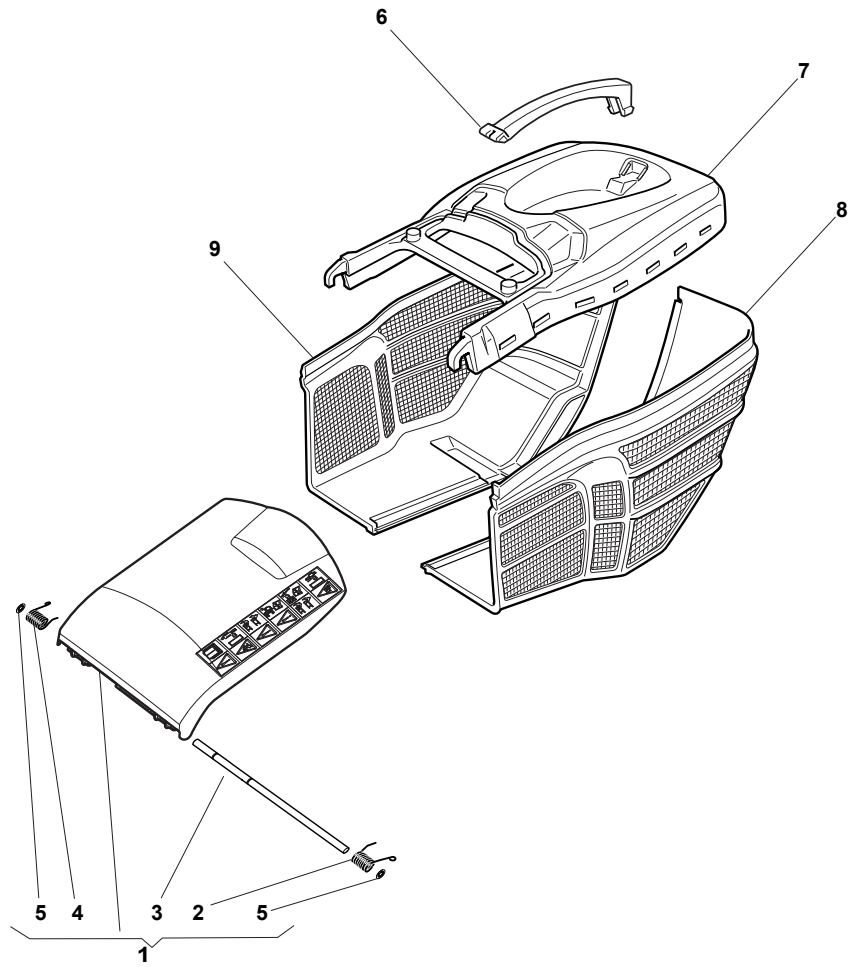

NT 534 TR 4S - TRQ 4S

WBH Petrol Steel Grass-Catcher - Delta Bag

Issue 9 - 2015

Fig.	Quantity	Part No	Description	Notes
1	1	381008129/0	Stone Guard, Yellow	Yellow
1	1	381008128/0	Stone Guard, Black	Black
2	1	122450466/0	Left Spring	
3	1	122517882/0	Pin	
4	1	122450465/0	Right Spring	
5	2	112604899/0	Crown Fastener	
6	1	322393657/0	Handle	Black
6	1	322393721/0	Handle	Grey
7	1	381486009/0	Grass-Box, Upper	Black
7	1	381486031/0	Grass-Box, Upper	Grey
8	1	322486306/0	Grass-Box, L Lower	Black
9	1	322486305/0	Grass-Box, R Lower	Black