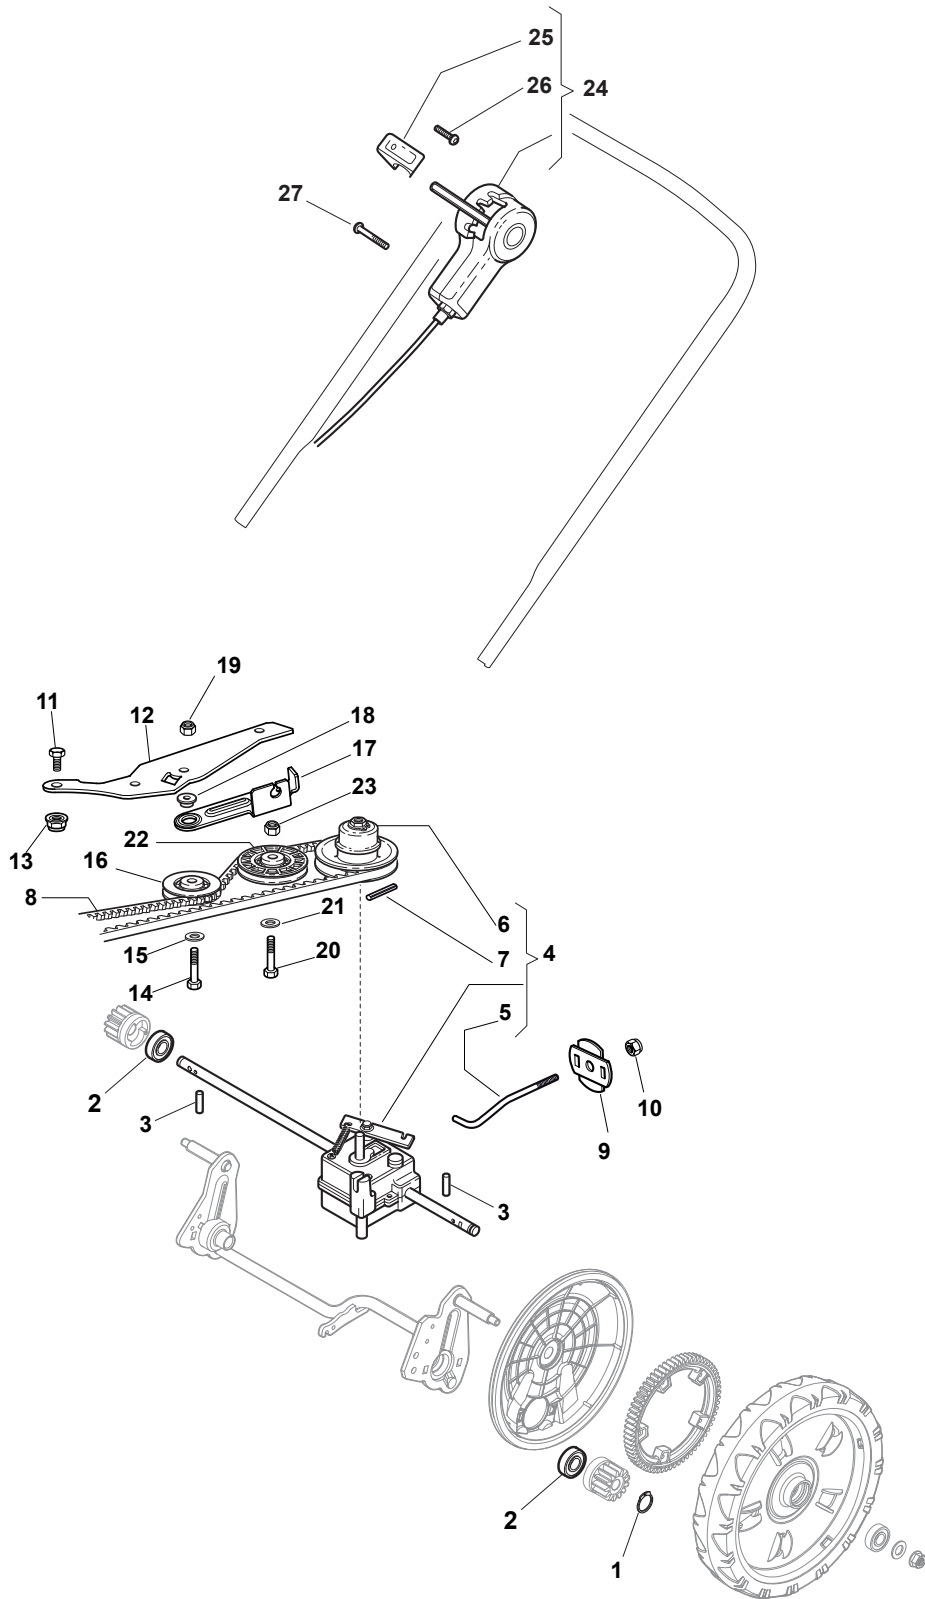

# NT 534 TR 4S - TRQ 4S

WBH Petrol Steel Handle, Upper Part

Issue 9 - 2015

Fig.	Quantity	Part No	Description	Notes
4	1	381030055/0	Cable Rear Drive	
1	1	381006803/0	Handle, Upper Part	Black
1	1	381006805/0	Upper Handle Grey	Grey
2	1	112727787/0	Screw	
3	1	322551640/0	Plate	
5	1	181030056/0	Cable, Thread Engine Brake	Honda / B&S / GGP Engine
5	1	181030057/0	Cable, Thread Engine Brake	SV40 / RV 40 / V35 Engine
6	1	112154510/0	Nut	
7	1	112154510/0	Nut	
8	1	112521330/0	Washer	
9	1	122430313/0	Guide Spring	
10	1	381003330/0	Lever, Engine Brake	
11	1	381003297/1	Driving Lever	
12	1	112000930/0	Benzing Ring	

Fig.	Quantity	Part No	Description	Notes
1	2	112608600/0	Seeger	
2	2	119216035/0	Bearing	
3	2	122753000/0	Pin	
4	1	181003096/3	Gear Box	
5	1	122033285/0	Adjustment Rod	
6	1	122601932/0	Pulley	
7	1	112645700/0	Elastic Pin	
8	1	135064010/0	Belt	
9	1	322675113/0	Washer	
10	1	112154510/0	Nut	
11	1	112791011/0	Screw	
12	1	322806625/1	Support	
13	1	112292102/0	Nut	
14	1	112689500/0	Screw	
15	1	112523050/0	Washer	
16	1	122601915/0	Pulley	
17	1	322806623/0	Pulley Support	
18	1	122671656/0	Washer	
19	1	112154510/0	Nut	
20	1	112674700/0	Screw	
21	1	112523050/0	Washer	
22	1	122601914/0	Pulley	
23	1	112154510/0	Nut	
24	1	381007110/0	Speed Control Ass.Y	
25	1	322399809/0	Knob	
26	1	112728300/0	Screw	
27	2	112728702/0	Screw	

# NT 534 TR 4S - TRQ 4S

WBH Petrol Steel Transmission

Issue 9 - 2015

Fig.	Quantity	Part No	Description	Notes
1	2	112608600/0	Seeger	
2	2	119216035/0	Bearing	
3	2	122753000/0	Pin	
5	1	181003076/1	Gear Box	
6	1	122601904/0	Pulley	
7	1	112645700/0	Elastic Pin	
8	1	122033283/0	Adjustment Rod	
9	1	135063902/0	Belt	
11	1	122041957/1	Bushing	
12	1	122450063/0	Spring	
13	1	322680009/0	Washer	
14	1	112154510/0	Nut	
15	1	122110230/0	Hub Cover	