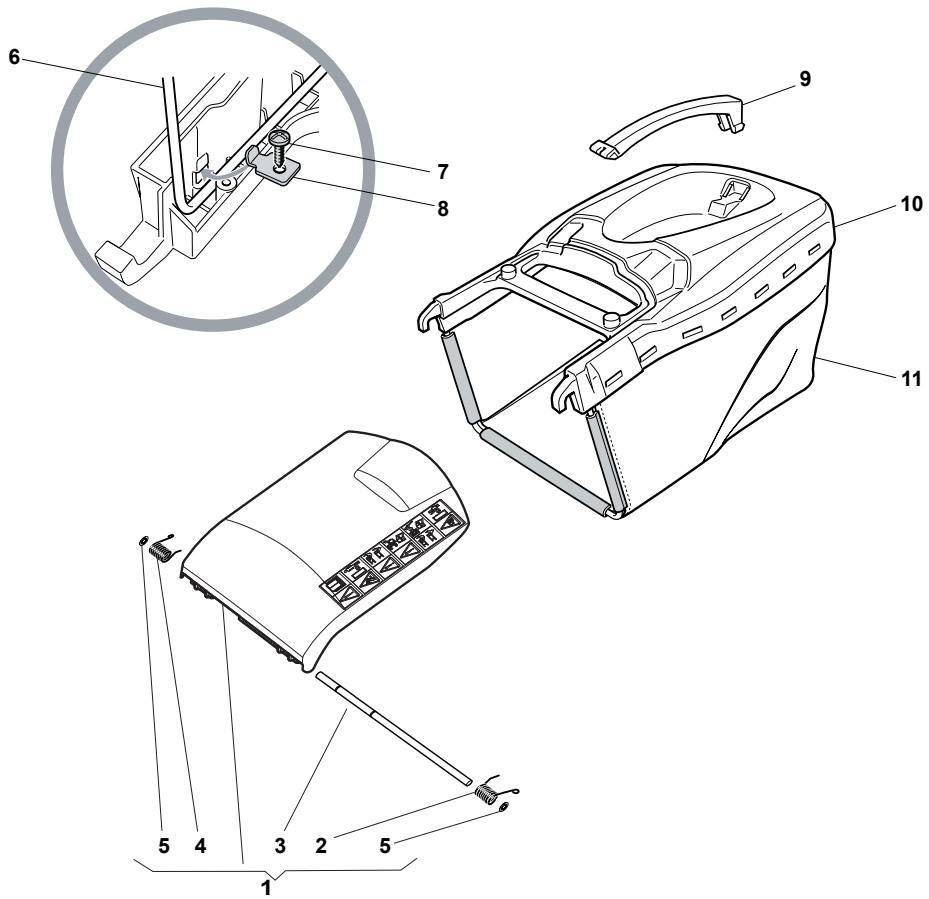

NT 534 TR 4S - TRQ 4S

WBH Petrol Steel Grass-Catcher - Delta Bag

Issue 9 - 2015

Fig.	Quantity	Part No	Description	Notes
1	1	381008129/0	Stone Guard, Yellow	Yellow
1	1	381008128/0	Stone Guard, Black	Black
2	1	122450466/0	Left Spring	
3	1	122517882/0	Pin	
4	1	122450465/0	Right Spring	
5	2	112604899/0	Crown Fastener	
6	1	122608505/0	Stiffening	
7	2	112728680/0	Screw	
8	2	322545159/0	Plate	
9	1	322393657/0	Handle	Black
9	1	322393721/0	Handle	Grey
10	1	381486009/0	Grass-Box, Upper	Black
10	1	381486031/0	Grass-Box, Upper	Grey
11	1	181002345/0	Box, Fabric