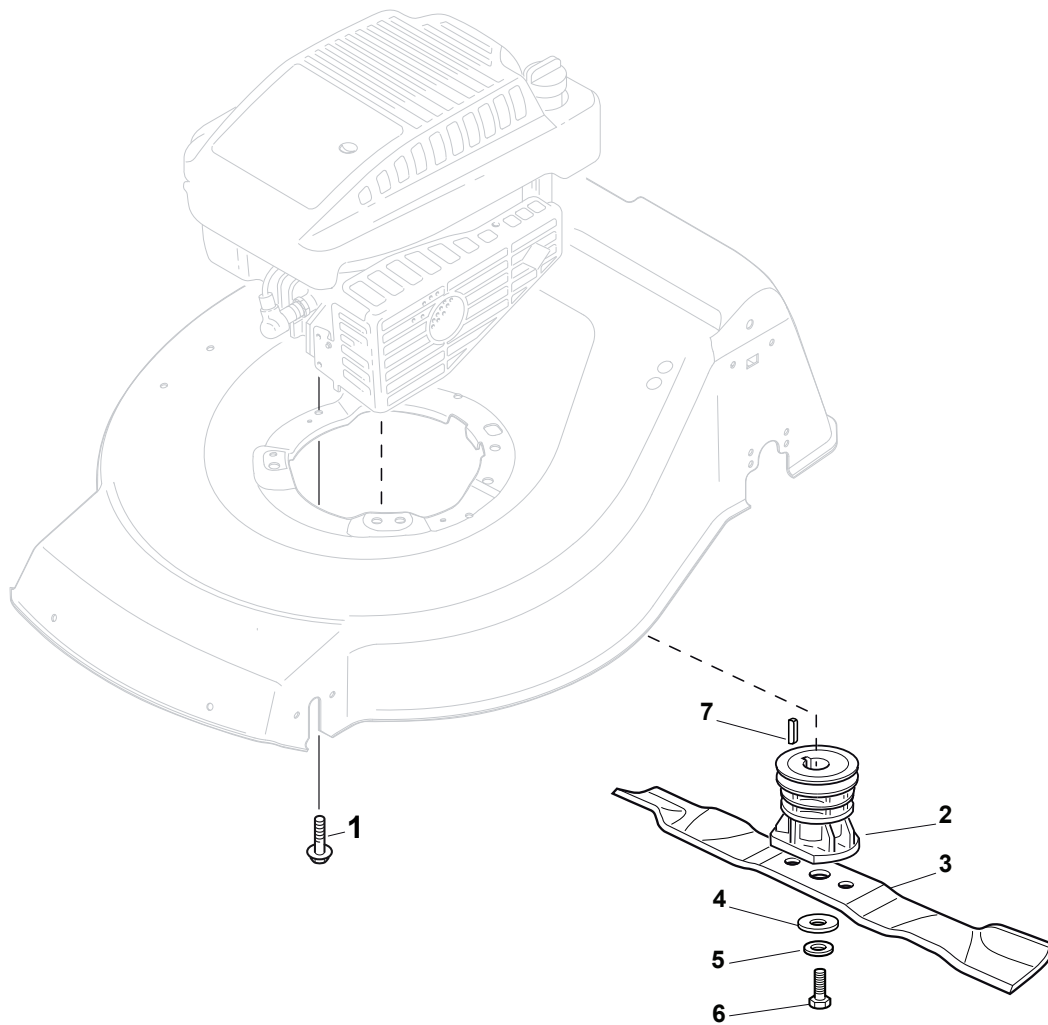

Fig.	Quantity	Part No	Description	Notes
1	3	112735108/1	Screw	
2	1	122465607/3	Hub With Pulley, Crankshaft Ø 22.2	for B&S and GGP Engines
2	1	122465608/2	Hub With Pulley, Crankshaft Ø 25	for HONDA Engines
3	1	181004381/1	Blade Standard	
4	1	122160400/0	Elastic Disc	
5	1	112523080/0	Washer	
6	1	112735698/0	Screw	
7	1	112139100/0	Feather, Crankshaft Ø 22,2	for B&S and GGP Engines
7	1	112139150/0	Feather, Crankshaft Ø 25	for HONDA Engines