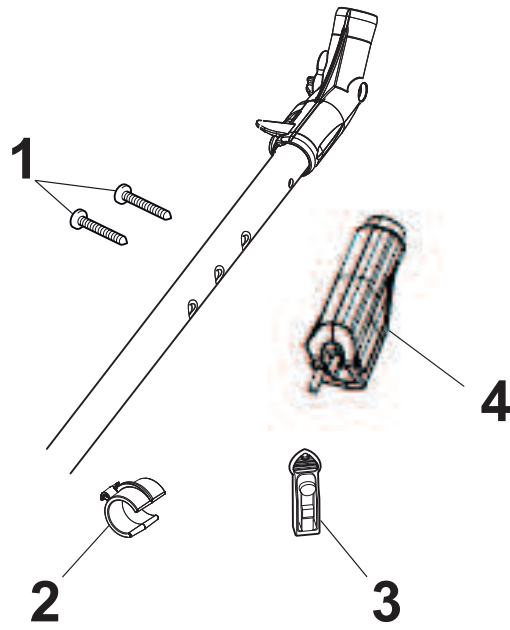

NT 534 TR 4S - TRQ 4S

WBH Petrol Steel Electric Start Controls for ModelS with B&S 775 IS

Issue 9 - 2015

Fig.	Quantity	Part No	Description	Notes
1	1	112728702/0	Screw	without Varietor
1	1	112728300/0	Screw	with Varietor
2	1	133320022/0	Fastpoint Clamp Art.0384.Aa01	
3	1	322076570/1	Battery Safety Key	
4	1	381600400/0	Switch