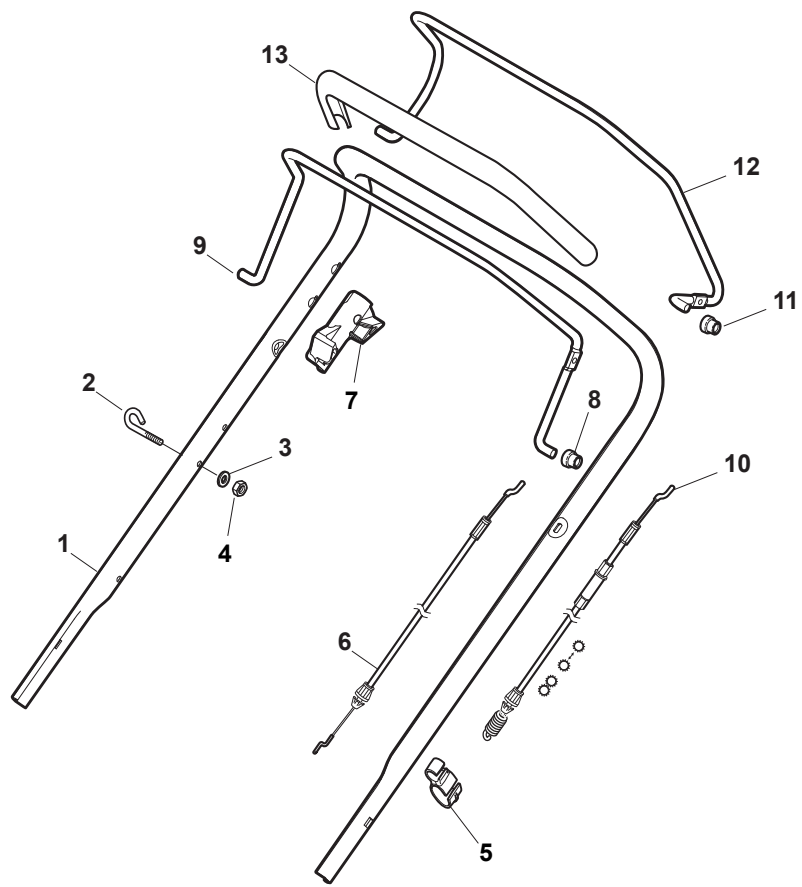

# NT 534 TR 4S - TRQ 4S

WBH Petrol Steel Ejection-Guard

Issue 9 - 2015

Fig.	Quantity	Part No	Description	Notes
1	1	322108295/1	Side Ejection Conveyor	
2	1	322600313/0	Ejection Guard	
3	2	112727803/0	Screw	
4	1	322806639/0	Fulcrum Pin	
5	2	112154510/0	Nut	
6	2	118203853/0	Screw	
7	1	122450456/0	Spring	
8	1	122517869/1	Pin	
9	2	112604896/0	Crown Fastener	

# NT 534 TR 4S - TRQ 4S

WBH Petrol Steel Handle, Upper Part

Issue 9 - 2015

Fig.	Quantity	Part No	Description	Notes
4	1	381030055/0	Cable Rear Drive	
1	1	381006803/0	Handle, Upper Part	Black
1	1	381006805/0	Upper Handle Grey	Grey
2	1	112727787/0	Screw	
3	1	322551640/0	Plate	
5	1	181030056/0	Cable, Thread Engine Brake	Honda / B&S / GGP Engine
5	1	181030057/0	Cable, Thread Engine Brake	SV40 / RV 40 / V35 Engine
6	1	112154510/0	Nut	
7	1	112154510/0	Nut	
8	1	112521330/0	Washer	
9	1	122430313/0	Guide Spring	
10	1	381003330/0	Lever, Engine Brake	
11	1	381003297/1	Driving Lever	
12	1	112000930/0	Benzing Ring	

Fig.	Quantity	Part No	Description	Notes
1	1	381006838/0	Handle, Upper Part Black	for Delta Dashboard - Fix RPM - Throttle
1	1	381007522/0	Handle, Upper Part Black	for TD-CA Dashboard
1	1	381007525/0	Handle, Upper Part Grey	for TD-CA Dashboard
2	1	122430313/0	Guide Spring	
3	1	112521330/0	Washer	
4	1	112154510/0	Nut	
5	1	118390020/0	Conduit Clip Caproeurope	
6	1	181030053/0	Cable, Thread Engine Brake	GGP Engine / B&S 450-500-550-575-625-675-750 Series
6	1	181030070/0	Cable, Thread Engine Brake	Honda Engine
7	1	322545204/0	Fulcrum Pin	
8	1	122041966/0	Bushing	
9	1	181003300/1	Lever, Engine Brake Black	
10	1	381030092/1	Cable Rear Drive	
11	1	122041966/0	Bushing	
12	1	181003301/0	Drive Control Lever	
13	1	122291050/0	Handgrip Black	