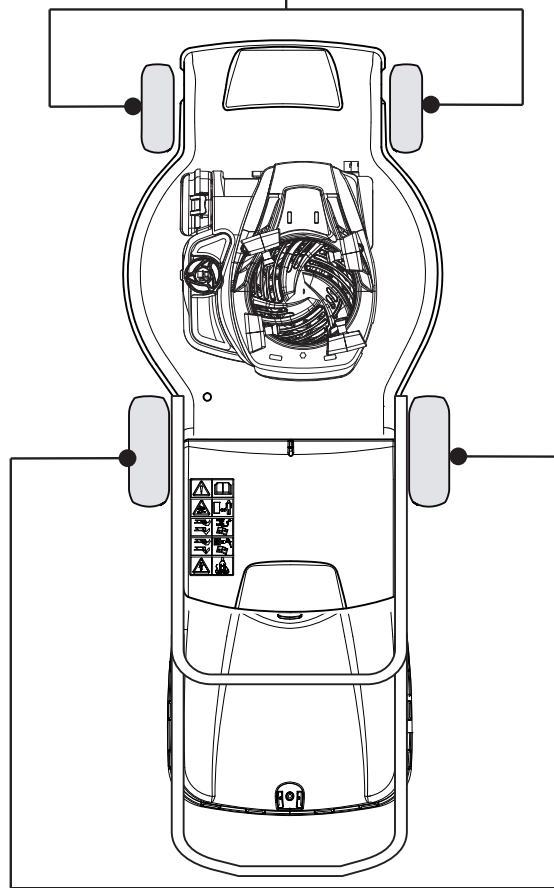

Fig.	Quantity	Part No	Description	Notes
1	1	322108295/1	Side Ejection Conveyor	
2	1	322600313/0	Ejection Guard	
3	2	112727803/0	Screw	
4	1	322806639/0	Fulcrum Pin	
5	2	112154510/0	Nut	
6	2	118203853/0	Screw	
7	1	122450456/0	Spring	
8	1	122517869/1	Pin	
9	2	112604896/0	Crown Fastener	

Fig.	Quantity	Part No	Description	Notes
1	2	112608600/0	Seeger	
2	2	119216035/0	Bearing	
3	2	122753000/0	Pin	
5	1	181003076/1	Gear Box	
6	1	122601904/0	Pulley	
7	1	112645700/0	Elastic Pin	
8	1	122033283/0	Adjustment Rod	
9	1	135063902/0	Belt	
11	1	122041957/1	Bushing	
12	1	122450063/0	Spring	
13	1	322680009/0	Washer	
14	1	112154510/0	Nut	
15	1	122110230/0	Hub Cover	

DELTA Wheels - Ø 200

NTD Wheels - Ø 200

DELTA Wheels - Ø 280

NTD Wheels - Ø 280

NTL 534 W TR - 534 W TRQ

WBH Petrol Steel Wheels and Hub Caps

Issue 9 - 2015

Fig.	Quantity	Part No	Description	Notes
1	2	381007483/1	Wheel	
2	8	119216035/0	Bearing	
3	2	381007416/2	Wheel	
4	2	381007478/1	Wheel	
5	2	381007417/2	Wheel	

DELTA Wheel (Pierced) - Ø 200

DELTA Wheel - Ø 280

NTL 534 W TR - 534 W TRQ

WBH Petrol Steel Wheels and Hub Caps

Issue 9 - 2015

Fig.	Quantity	Part No	Description	Notes
1	2	381007477/0	Wheel	
2	8	119216035/0	Bearing	
3	2	322110640/0	Hub Cap Grey	
4	2	381007478/1	Wheel	