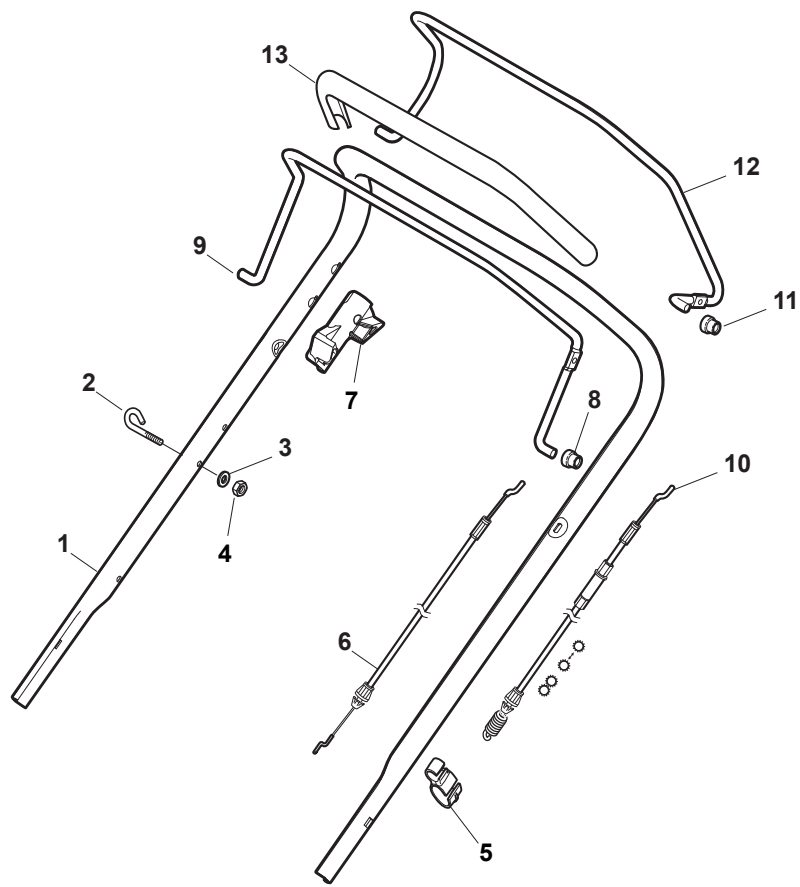

Fig.	Quantity	Part No	Description	Notes
1	1	322108295/1	Side Ejection Conveyor	
2	1	322600313/0	Ejection Guard	
3	2	112727803/0	Screw	
4	1	322806639/0	Fulcrum Pin	
5	2	112154510/0	Nut	
6	2	118203853/0	Screw	
7	1	122450456/0	Spring	
8	1	122517869/1	Pin	
9	2	112604896/0	Crown Fastener	

Fig.	Quantity	Part No	Description	Notes
1	1	381006867/0	Upper Handle Grey	Grey
1	1	381006979/2	Upper Handle	Black
2	1	112727787/0	Screw	
3	1	322551640/0	Plate	
5	1	181030056/0	Cable, Thread Engine Brake	Honda / B&S / GGP Engine
5	1	181030057/0	Cable, Thread Engine Brake	SV40 / RV 40 / V35 Engine
6	1	112154510/0	Nut	
7	1	112154510/0	Nut	
8	1	112521330/0	Washer	
9	1	122430313/0	Guide Spring	
10	1	381003330/0	Lever, Engine Brake	
11	1	112000930/0	Benzing Ring	
12	1	381003297/1	Driving Lever	

Fig.	Quantity	Part No	Description	Notes
1	1	381006840/0	Handle, Upper Part	for Delta Dashboard - Fix RPM - Throttle
1	1	381007520/0	Handle, Upper Part	for TD-CA Dashboard
2	1	122430313/0	Guide Spring	
3	1	112521330/0	Washer	
4	1	112154510/0	Nut	
5	1	118390020/0	Conduit Clip Caproeuropa	
6	1	181030053/0	Cable, Thread Engine Brake	GGP Engine / B&S 450-500-550-575-625-675-750 Series
6	1	181030054/0	Cable, Thread Engine Brake	SV40 / RV 40 / V35 Engine
6	1	181030070/0	Cable, Thread Engine Brake	Honda Engine
9	1	181003363/1	Lever, Engine Brake Black	
10	1	381030092/1	Cable Rear Drive	
12	1	181003364/0	Drive Control Lever	
13	1	122291050/0	Handgrip Black	