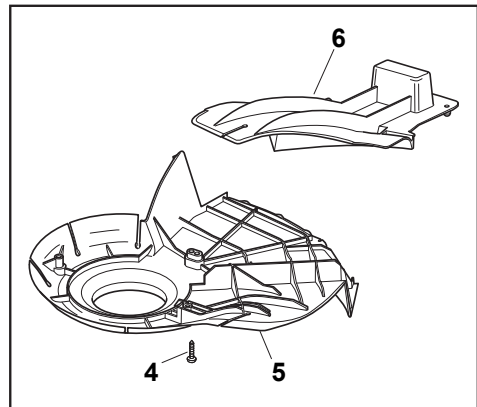

CARTER STANDARD (No Mulching)

CARTER MULCHING (No Mulching)

KIT MULCHING

Fig.	Quantity	Part No	Description	Notes
1	1	322291150/0	Rubber Insert	
2	1	122060193/0	Belt Protection	
3	1	112728530/0	Screw	
4	3	112728530/0	Screw	
5	1	322060197/3	Belt Protection	Not for BBC models
6	1	122140222/0	Mulching Deflector	
7	1	322500103/0	Front Combi	
8	2	112523000/1	Washer	
9	2	112728124/0	Screw	