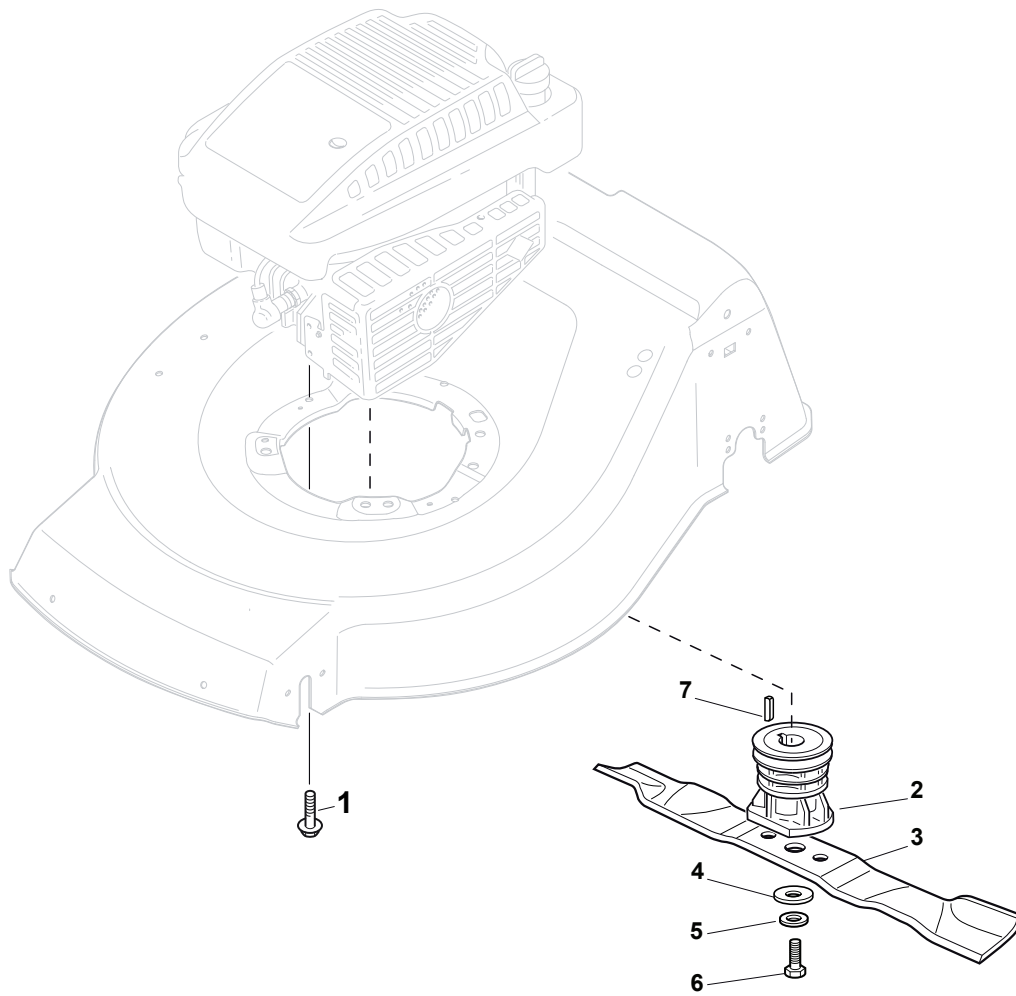

WBH Petrol Steel Blade - for Delta Grasscatcher

Issue 9 - 2015

Fig.	Quantity	Part No	Description	Notes
1	3	112735108/1	Screw	
2	1	122465607/3	Hub With Pulley, Crankshaft Ø 22.2	for B&S and GGP Engines
2	1	122465608/2	Hub With Pulley, Crankshaft Ø 25	for HONDA Engines
3	1	181004398/0	Blade Winged	
4	1	122160400/0	Elastic Disc	
5	1	112523080/0	Washer	
6	1	112735698/0	Screw	
7	1	112139100/0	Feather, Crankshaft Ø 22,2	for B&S and GGP Engines
7	1	112139150/0	Feather, Crankshaft Ø 25	for HONDA Engines