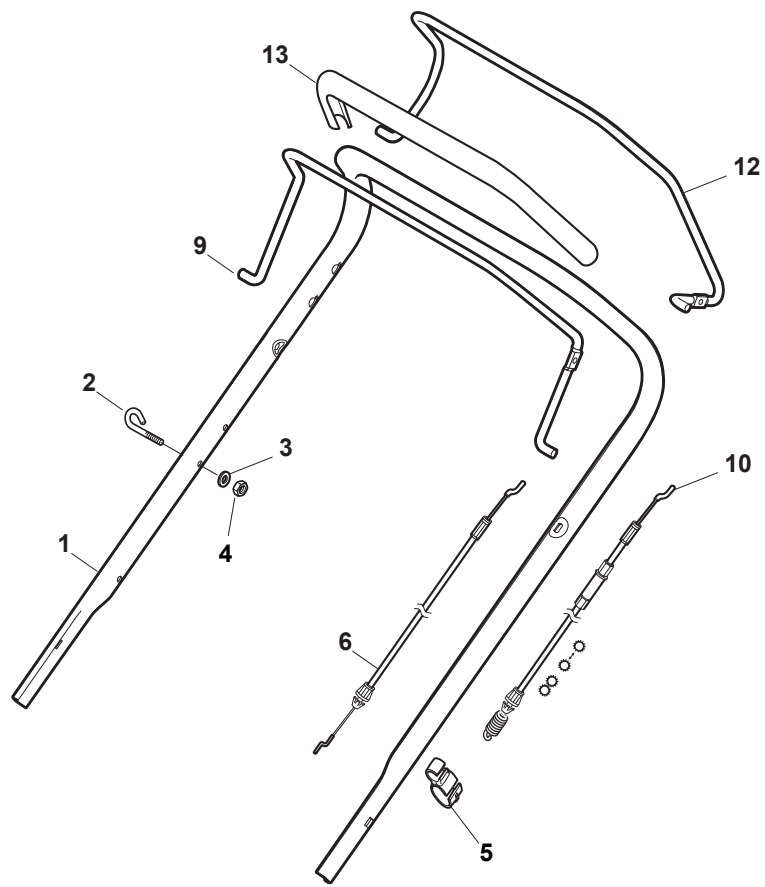

Fig.	Quantity	Part No	Description	Notes
1	1	322108295/1	Side Ejection Conveyor	
2	1	322600313/0	Ejection Guard	
3	2	112727803/0	Screw	
4	1	322806639/0	Fulcrum Pin	
5	2	112154510/0	Nut	
6	2	118203853/0	Screw	
7	1	122450456/0	Spring	
8	1	122517869/1	Pin	
9	2	112604896/0	Crown Fastener	

Fig.	Quantity	Part No	Description	Notes
1	1	381006838/0	Handle, Upper Part Black	for Delta Dashboard - Fix RPM - Throttle
1	1	381007522/0	Handle, Upper Part Black	for TD-CA Dashboard
1	1	381007525/0	Handle, Upper Part Grey	for TD-CA Dashboard
1	1	381007540/0	Handle, Upper Part Yellow	for Delta Dashboard - Fix RPM - Throttle
2	1	122430313/0	Guide Spring	
3	1	112521330/0	Washer	
4	1	112154510/0	Nut	
5	1	118390020/0	Conduit Clip Caproeurope	
6	1	181030053/0	Cable, Thread Engine Brake	GGP Engine / B&S 450-500-550-575-625-675-750 Series
6	1	181030070/0	Cable, Thread Engine Brake	Honda Engine
7	1	322545204/0	Fulcrum Pin	
8	1	122041966/0	Bushing	
9	1	181003300/1	Lever, Engine Brake Black	
10	1	381030092/1	Cable Rear Drive	
11	1	122041966/0	Bushing	
12	1	181003301/0	Drive Control Lever	
13	1	122291050/0	Handgrip Black	

Fig.	Quantity	Part No	Description	Notes
1	1	381006840/0	Handle, Upper Part	for Delta Dashboard - Fix RPM - Throttle
1	1	381007520/0	Handle, Upper Part	for TD-CA Dashboard
2	1	122430313/0	Guide Spring	
3	1	112521330/0	Washer	
4	1	112154510/0	Nut	
5	1	118390020/0	Conduit Clip Caproeuropa	
6	1	181030053/0	Cable, Thread Engine Brake	GGP Engine / B&S 450-500-550-575-625-675-750 Series
6	1	181030054/0	Cable, Thread Engine Brake	SV40 / RV 40 / V35 Engine
6	1	181030070/0	Cable, Thread Engine Brake	Honda Engine
9	1	181003363/1	Lever, Engine Brake Black	
10	1	381030092/1	Cable Rear Drive	
12	1	181003364/0	Drive Control Lever	
13	1	122291050/0	Handgrip Black	