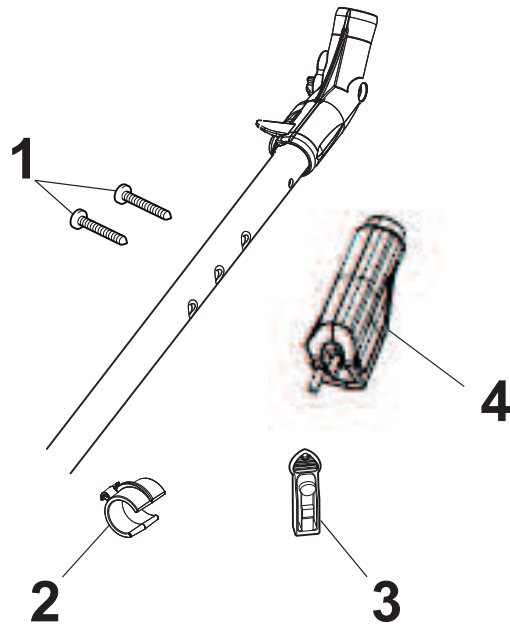

NTL 534 W TR - 534 W TRQ

WBH Petrol Steel Electric Start Controls for Models with B&S 775 IS

Issue 9 - 2015

Fig.	Quantity	Part No	Description	Notes
1	1	112728702/0	Screw	without Varietor
1	1	112728300/0	Screw	with Varietor
2	1	133320022/0	Fastpoint Clamp Art.0384.Aa01	
3	1	322076570/1	Battery Safety Key	
4	1	381600400/0	Switch