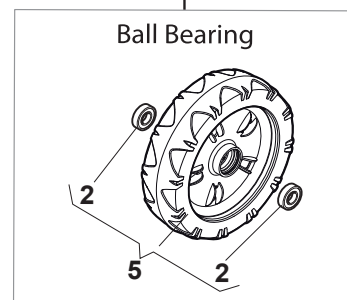

Fig.	Quantity	Part No	Description	Notes
1	2	112608600/0	Seeger	
2	2	119216035/0	Bearing	
3	2	122753000/0	Pin	
5	1	181003076/1	Gear Box	
6	1	122601904/0	Pulley	
7	1	112645700/0	Elastic Pin	
8	1	122033283/0	Adjustment Rod	
9	1	135063902/0	Belt	
11	1	122041957/1	Bushing	
12	1	122450063/0	Spring	
13	1	322680009/0	Washer	
14	1	112154510/0	Nut	
15	1	122110230/0	Hub Cover	

DELTA Wheels - Ø 200

NTD Wheels - Ø 200

DELTA Wheels - Ø 280

NTD Wheels - Ø 280

NTL 534 W TR - 534 W TRQ

WBH Petrol Steel Wheels and Hub Caps

Issue 9 - 2015

Fig.	Quantity	Part No	Description	Notes
1	2	381007483/1	Wheel	
2	8	119216035/0	Bearing	
3	2	381007416/2	Wheel	
4	2	381007478/1	Wheel	
5	2	381007417/2	Wheel	