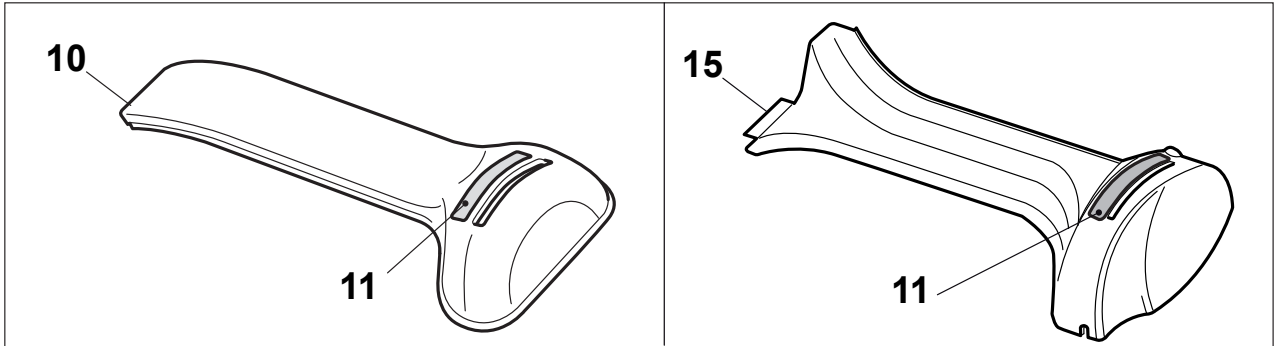

Fig.	Quantity	Part No	Description	Notes
1	1	381006840/0	Handle, Upper Part	for Delta Dashboard - Fix RPM - Throttle
1	1	381007520/0	Handle, Upper Part	for TD-CA Dashboard
2	1	122430313/0	Guide Spring	
3	1	112521330/0	Washer	
4	1	112154510/0	Nut	
5	1	118390020/0	Conduit Clip Caproeuropa	
6	1	181030053/0	Cable, Thread Engine Brake	GGP Engine / B&S 450-500-550-575-625-675-750 Series
6	1	181030054/0	Cable, Thread Engine Brake	SV40 / RV 40 / V35 Engine
6	1	181030070/0	Cable, Thread Engine Brake	Honda Engine
9	1	181003363/1	Lever, Engine Brake Black	
10	1	381030092/1	Cable Rear Drive	
12	1	181003364/0	Drive Control Lever	
13	1	122291050/0	Handgrip Black	