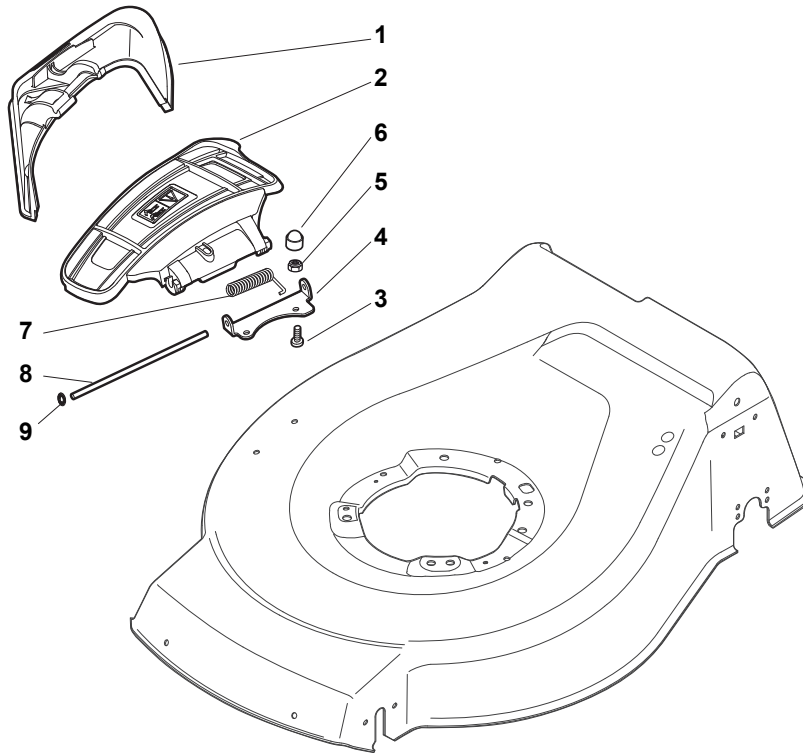

THIS INFORMATION IS NOT INTENDED FOR SALE OR RESALE, AND THIS NOTICE MUST REMAIN ON ALL COPIES.

Fig.	Quantity	Part No	Description	Notes
20	1	322394522/0	Knob	Delta Knob
1	1	381004540/0	Red Deck	
1	1	381004542/0	Red Deck	Side Discharge
1	1	381004590/0	Yellow Deck	
1	1	381004732/0	Grey Deck	Side Discharge
2	1	122534131/0	Pin	
3	1	381003398/0	Lever, Height Adjustment	
4	1	112154510/0	Nut	
5	1	112788512/0	Screw	
6	1	322394503/0	Knob	NT Knob
7	1	112521310/0	Washer	
8	1	112150000/0	Nut	
10	1	122943013/0	Screw	
11	1	381002032/0	Rod, Height Adjustment	
12	1	112436051/0	Plate	
13	3	112727803/0	Screw	
14	3	112154510/0	Nut	
15	1	112727801/0	Screw	
16	1	381002887/1	Front Wheel Axle	
17	1	112154510/0	Nut	
18	1	112728450/0	Screw	
19	1	322034002/0	Washing Connection	
21	2	322600145/0	Protection, Wheel	
24	4	112521350/0	Washer	
25	4	112155000/0	Nut	
27	2	322600208/0	Protection, Wheel	
31	1	381302835/1	Axle, Rear Wheels	
32	1	122450460/0	Spring	
33	4	112728697/0	Screw	
34	2	322545152/0	Plate	
35	4	112728697/0	Screw	
36	2	322785304/1	Support	
37	1	122570134/0	Left Pinion	
38	2	322120115/0	Wheels Crown	
39	6	112728706/0	Screw	
40	1	122570133/0	Right Pinion	
41	1	122446192/0	Spring	

Fig.	Quantity	Part No	Description	Notes
1	1	322108295/1	Side Ejection Conveyor	
2	1	322600313/0	Ejection Guard	
3	2	112727803/0	Screw	
4	1	322806639/0	Fulcrum Pin	
5	2	112154510/0	Nut	
6	2	118203853/0	Screw	
7	1	122450456/0	Spring	
8	1	122517869/1	Pin	
9	2	112604896/0	Crown Fastener	