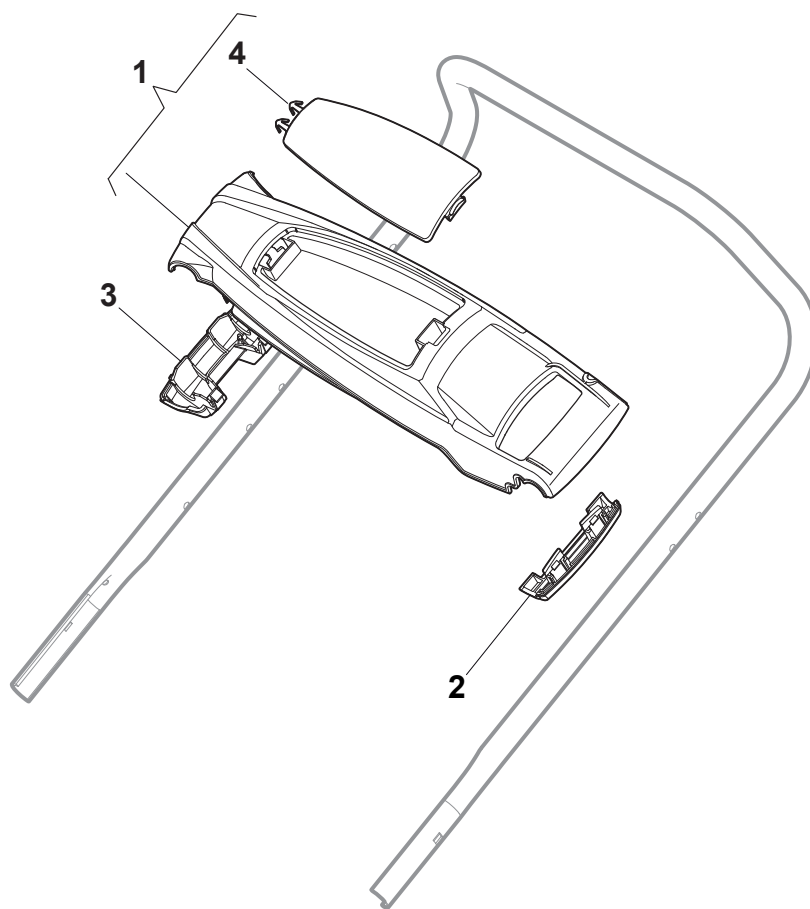

Fig.	Quantity	Part No	Description	Notes
1	1	181005503/1	Throttle Cable	for HONDA AC Engines
1	1	181005504/1	Throttle Cable	for SV40/RV40/V35 Engines
1	1	181005515/0	Throttle Cable	for B&S 500-550-575 Series
1	1	181005537/0	Throttle Cable	for GGP RS/RSC/RSCT Engines
1	1	181005501/1	Throttle Cable	for GGP and HONDA Engines
2	1	112735103/0	Screw	
3	1	112523040/0	Washer	