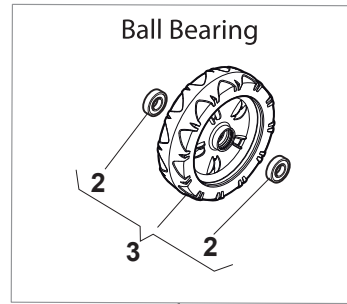

NTD Wheels - Ø 200