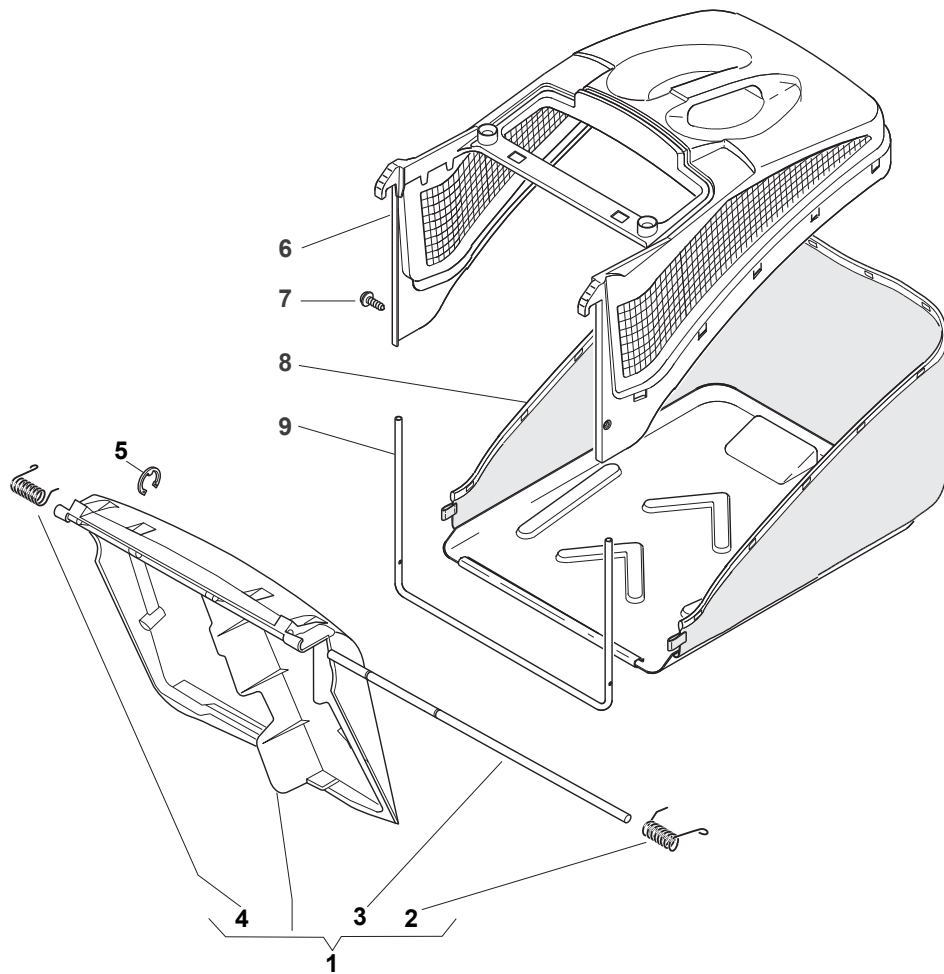

NTL 534 W TR - 534 W TRQ

WBH Petrol Steel Grass-Catcher

Issue 9 - 2015

Fig.	Quantity	Part No	Description	Notes
1	1	381008021/2	Stone Guard	Black
2	1	122450420/1	Left Protection Spring	
3	1	122517906/1	Fulcrum Pin	
4	1	122450410/1	Right Spring	
5	1	112000930/0	Benzing Ring	
6	1	122486093/0	Box, Upper Side	
7	2	112728445/0	Screw	
8	1	181002195/0	Box, Fabric	
9	1	122608523/0	Stiffening