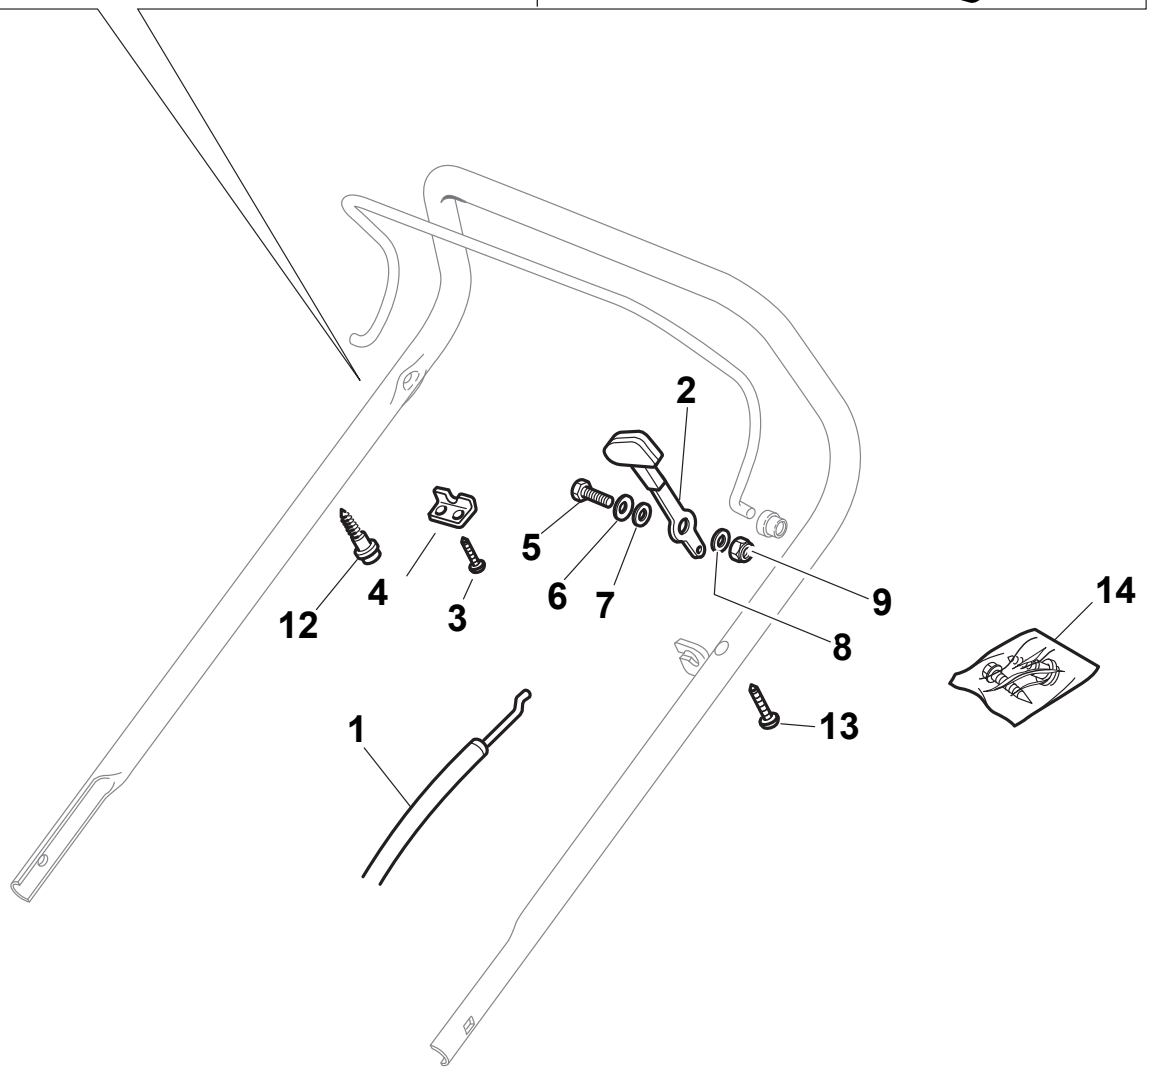

Fig.	Quantity	Part No	Description	Notes
1	1	322108295/1	Side Ejection Conveyor	
2	1	322600313/0	Ejection Guard	
3	2	112727803/0	Screw	
4	1	322806639/0	Fulcrum Pin	
5	2	112154510/0	Nut	
6	2	118203853/0	Screw	
7	1	122450456/0	Spring	
8	1	122517869/1	Pin	
9	2	112604896/0	Crown Fastener	

Fig.	Quantity	Part No	Description	Notes
1	1	381006840/0	Handle, Upper Part	for Delta Dashboard - Fix RPM - Throttle
1	1	381007520/0	Handle, Upper Part	for TD-CA Dashboard
2	1	122430313/0	Guide Spring	
3	1	112521330/0	Washer	
4	1	112154510/0	Nut	
5	1	118390020/0	Conduit Clip Caproeuropa	
6	1	181030053/0	Cable, Thread Engine Brake	GGP Engine / B&S 450-500-550-575-625-675-750 Series
6	1	181030054/0	Cable, Thread Engine Brake	SV40 / RV 40 / V35 Engine
6	1	181030070/0	Cable, Thread Engine Brake	Honda Engine
9	1	181003363/1	Lever, Engine Brake Black	
10	1	381030092/1	Cable Rear Drive	
12	1	181003364/0	Drive Control Lever	
13	1	122291050/0	Handgrip Black	

Fig.	Quantity	Part No	Description	Notes
1	1	481007160/0	Throttle Cable	
2	1	381007221/0	Dashboard Throttle Lever	only for B&S 450-500 Series and SV40/RV40/V35 Engines
2	1	381007280/2	Dashboard Throttle Lever	
3	2	112735105/0	Screw	
4	1	322981467/0	Plate	
5	1	112791500/0	Screw	
6	1	112530060/0	Spring Washer	
7	1	112523040/0	Washer	
8	1	112523040/0	Washer	
9	1	112154510/0	Nut	
10	1	322120189/0	Red Dashboard	
11	1	114356743/1	Label	for GGP and HONDA Engines
11	1	114356744/1	Label	for B&S Engines
11	1	114356906/1	Label	for DOV Series
11	1	114357646/1	Label	for HONDA Autochoke Engines
12	1	122943006/0	Screw	
13	1	112728460/0	Screw	
14	1	381008609/0	Outfit, Screws	
15	1	422120152/0	Yellow Dashboard	Yellow
15	1	422120154/0	Red Dashboard	Red
15	1	422120158/0	Black Dashboard	Black