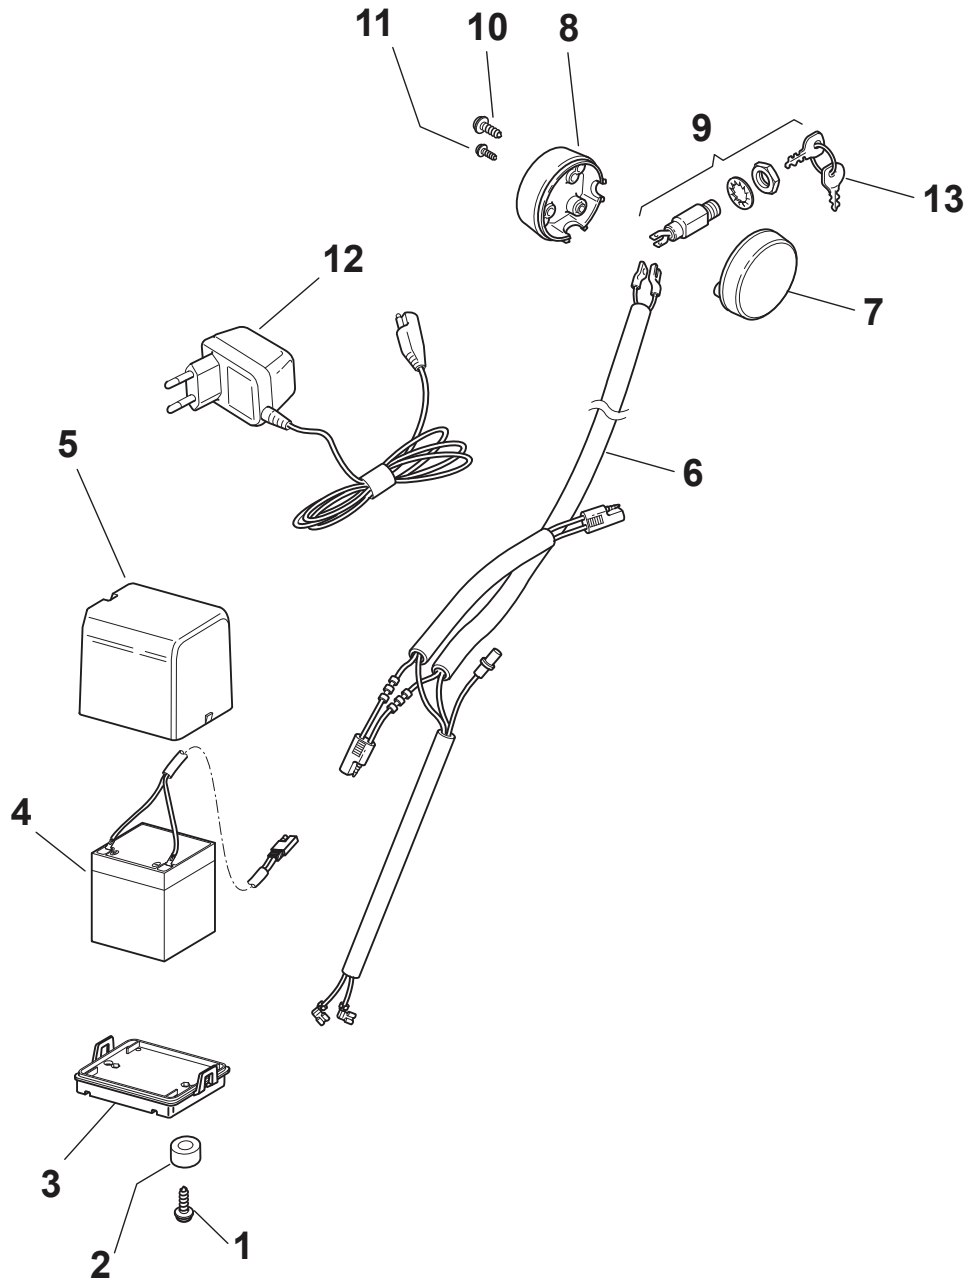

Fig.	Quantity	Part No	Description	Notes
1	1	322108295/1	Side Ejection Conveyor	
2	1	322600313/0	Ejection Guard	
3	2	112727803/0	Screw	
4	1	322806639/0	Fulcrum Pin	
5	2	112154510/0	Nut	
6	2	118203853/0	Screw	
7	1	122450456/0	Spring	
8	1	122517869/1	Pin	
9	2	112604896/0	Crown Fastener	

NTL 534 W TR - 534 W TRQ

WBH Petrol Steel Electric Start Controls for Models with B&S 775 IS

Issue 9 - 2015

Fig.	Quantity	Part No	Description	Notes
1	1	112728702/0	Screw	without Varietor
1	1	112728300/0	Screw	with Varietor
2	1	133320022/0	Fastpoint Clamp Art.0384.Aa01	
3	1	322076570/1	Battery Safety Key	
4	1	381600400/0	Switch	

Fig.	Quantity	Part No	Description	Notes
1	2	112608600/0	Seeger	
2	2	119216035/0	Bearing	
3	2	122753000/0	Pin	
5	1	181003076/1	Gear Box	
6	1	122601904/0	Pulley	
7	1	112645700/0	Elastic Pin	
8	1	122033283/0	Adjustment Rod	
9	1	135063902/0	Belt	
11	1	122041957/1	Bushing	
12	1	122450063/0	Spring	
13	1	322680009/0	Washer	
14	1	112154510/0	Nut	
15	1	122110230/0	Hub Cover	