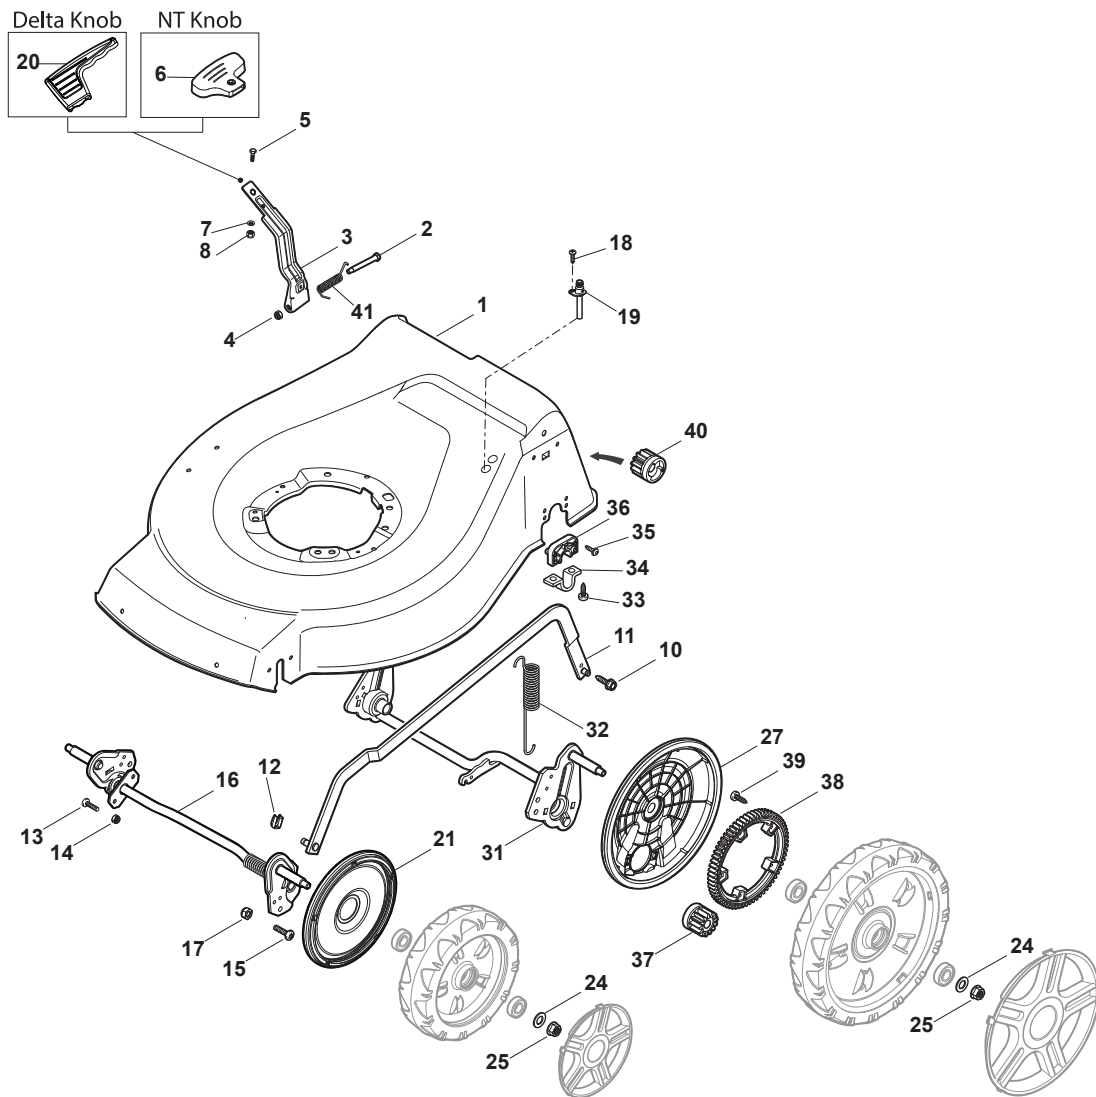

THIS INFORMATION IS NOT INTENDED FOR SALE OR RESALE, AND THIS NOTICE MUST REMAIN ON ALL COPIES.

Fig.	Quantity	Part No	Description	Notes
20	1	322394522/0	Knob	Delta Knob
1	1	381004540/0	Red Deck	
1	1	381004542/0	Red Deck	Side Discharge
1	1	381004590/0	Yellow Deck	
1	1	381004732/0	Grey Deck	Side Discharge
2	1	122534131/0	Pin	
3	1	381003398/0	Lever, Height Adjustment	
4	1	112154510/0	Nut	
5	1	112788512/0	Screw	
6	1	322394503/0	Knob	NT Knob
7	1	112521310/0	Washer	
8	1	112150000/0	Nut	
10	1	122943013/0	Screw	
11	1	381002032/0	Rod, Height Adjustment	
12	1	112436051/0	Plate	
13	3	112727803/0	Screw	
14	3	112154510/0	Nut	
15	1	112727801/0	Screw	
16	1	381002887/1	Front Wheel Axle	
17	1	112154510/0	Nut	
18	1	112728450/0	Screw	
19	1	322034002/0	Washing Connection	
21	2	322600145/0	Protection, Wheel	
24	4	112521350/0	Washer	
25	4	112155000/0	Nut	
27	2	322600208/0	Protection, Wheel	
31	1	381302835/1	Axle, Rear Wheels	
32	1	122450460/0	Spring	
33	4	112728697/0	Screw	
34	2	322545152/0	Plate	
35	4	112728697/0	Screw	
36	2	322785304/1	Support	
37	1	122570134/0	Left Pinion	
38	2	322120115/0	Wheels Crown	
39	6	112728706/0	Screw	
40	1	122570133/0	Right Pinion	
41	1	122446192/0	Spring	

Fig.	Quantity	Part No	Description	Notes
1	1	322108295/1	Side Ejection Conveyor	
2	1	322600313/0	Ejection Guard	
3	2	112727803/0	Screw	
4	1	322806639/0	Fulcrum Pin	
5	2	112154510/0	Nut	
6	2	118203853/0	Screw	
7	1	122450456/0	Spring	
8	1	122517869/1	Pin	
9	2	112604896/0	Crown Fastener	