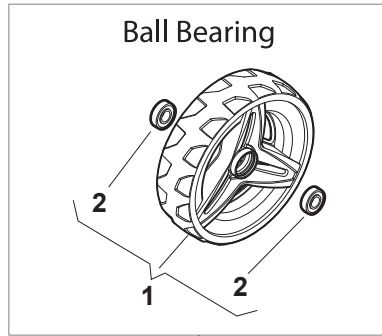

DELTA Wheel (Pierced) - Ø 200

DELTA Wheel - Ø 280

NTL 534 W TR - 534 W TRQ

WBH Petrol Steel Wheels and Hub Caps

Issue 9 - 2015

Fig.	Quantity	Part No	Description	Notes
1	2	381007477/0	Wheel	
2	8	119216035/0	Bearing	
3	2	322110640/0	Hub Cap Grey	
4	2	381007478/1	Wheel