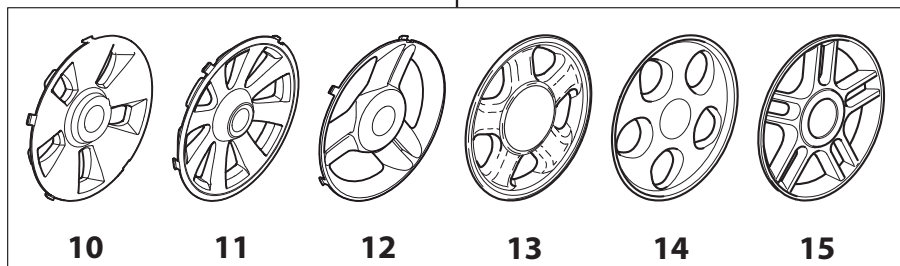

DELTA Wheels - Ø 200

NTD Wheels - Ø 200

DELTA Wheels - Ø 280

NTD Wheels - Ø 280

NTL 534 W TR - 534 W TRQ

WBH Petrol Steel Wheels and Hub Caps

Issue 9 - 2015

Fig.	Quantity	Part No	Description	Notes
1	2	381007483/1	Wheel	
2	8	119216035/0	Bearing	
3	2	381007416/2	Wheel	
4	2	381007478/1	Wheel	
5	2	381007417/2	Wheel	

DELTA Wheel (Pierced) - Ø 200

DELTA Wheel - Ø 280

NTL 534 W TR - 534 W TRQ

WBH Petrol Steel Wheels and Hub Caps

Issue 9 - 2015

Fig.	Quantity	Part No	Description	Notes
1	2	381007477/0	Wheel	
2	8	119216035/0	Bearing	
3	2	322110640/0	Hub Cap Grey	
4	2	381007478/1	Wheel	