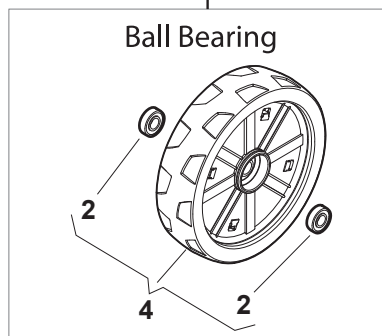

DELTA Wheel (Pierced) - Ø 200

DELTA Wheel - Ø 280

NTL 534 W TR - 534 W TRQ

WBH Petrol Steel Wheels and Hub Caps

Issue 9 - 2015

Fig.	Quantity	Part No	Description	Notes
1	2	381007477/0	Wheel	
2	8	119216035/0	Bearing	
3	2	322110640/0	Hub Cap Grey	
4	2	381007478/1	Wheel