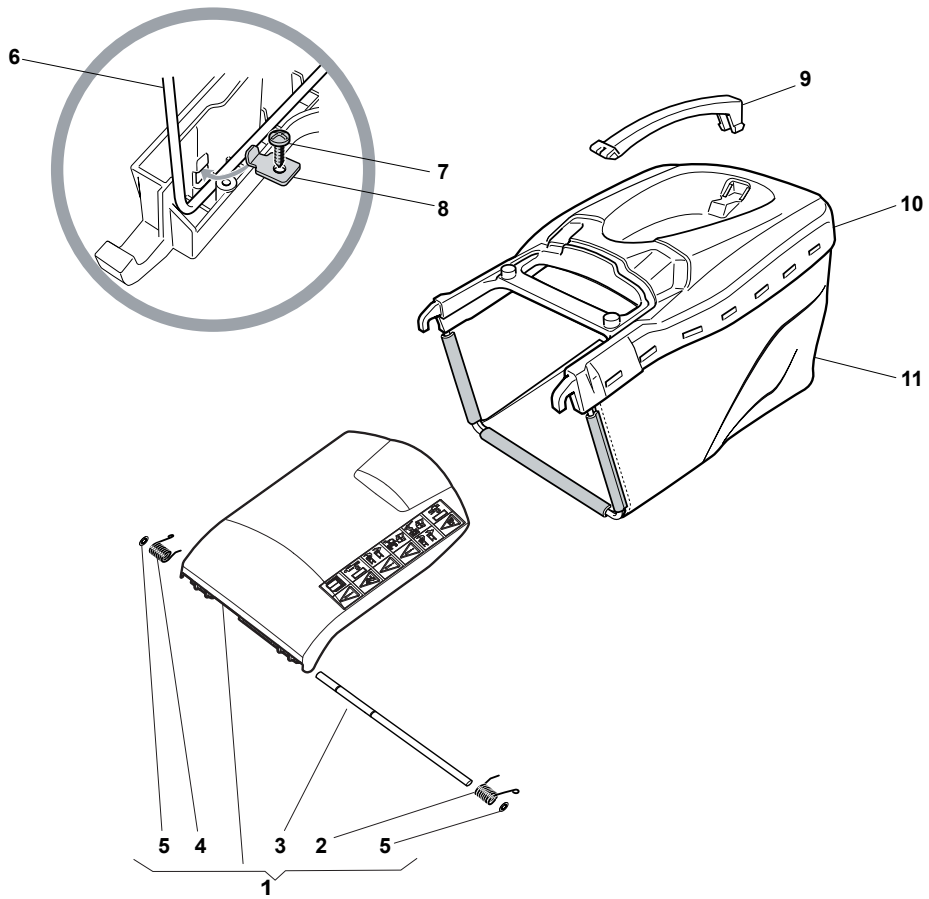

NTL 534 W TR - 534 W TRQ

WBH Petrol Steel Grass-Catcher

Issue 9 - 2015

Fig.	Quantity	Part No	Description	Notes
1	1	381008021/2	Stone Guard	Black
2	1	122450420/1	Left Protection Spring	
3	1	122517906/1	Fulcrum Pin	
4	1	122450410/1	Right Spring	
5	1	112000930/0	Benzing Ring	
6	1	122486093/0	Box, Upper Side	
7	2	112728445/0	Screw	
8	1	181002195/0	Box, Fabric	
9	1	122608523/0	Stiffening	