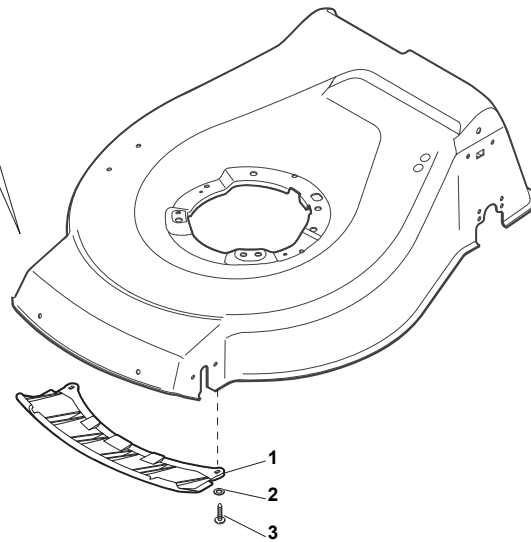

THIS INFORMATION IS NOT INTENDED FOR SALE OR RESALE, AND THIS NOTICE MUST REMAIN ON ALL COPIES.

Fig.	Quantity	Part No	Description	Notes
20	1	322394522/0	Knob	Delta Knob
1	1	381004540/0	Red Deck	
1	1	381004542/0	Red Deck	Side Discharge
1	1	381004590/0	Yellow Deck	
1	1	381004732/0	Grey Deck	Side Discharge
2	1	122534131/0	Pin	
3	1	381003398/0	Lever, Height Adjustment	
4	1	112154510/0	Nut	
5	1	112788512/0	Screw	
6	1	322394503/0	Knob	NT Knob
7	1	112521310/0	Washer	
8	1	112150000/0	Nut	
10	1	122943013/0	Screw	
11	1	381002032/0	Rod, Height Adjustment	
12	1	112436051/0	Plate	
13	3	112727803/0	Screw	
14	3	112154510/0	Nut	
15	1	112727801/0	Screw	
16	1	381002887/1	Front Wheel Axle	
17	1	112154510/0	Nut	
18	1	112728450/0	Screw	
19	1	322034002/0	Washing Connection	
21	2	322600145/0	Protection, Wheel	
24	4	112521350/0	Washer	
25	4	112155000/0	Nut	
27	2	322600208/0	Protection, Wheel	
31	1	381302835/1	Axle, Rear Wheels	
32	1	122450460/0	Spring	
33	4	112728697/0	Screw	
34	2	322545152/0	Plate	
35	4	112728697/0	Screw	
36	2	322785304/1	Support	
37	1	122570134/0	Left Pinion	
38	2	322120115/0	Wheels Crown	
39	6	112728706/0	Screw	
40	1	122570133/0	Right Pinion	
41	1	122446192/0	Spring	

Fig.	Quantity	Part No	Description	Notes
1	1	322108295/1	Side Ejection Conveyor	
2	1	322600313/0	Ejection Guard	
3	2	112727803/0	Screw	
4	1	322806639/0	Fulcrum Pin	
5	2	112154510/0	Nut	
6	2	118203853/0	Screw	
7	1	122450456/0	Spring	
8	1	122517869/1	Pin	
9	2	112604896/0	Crown Fastener	