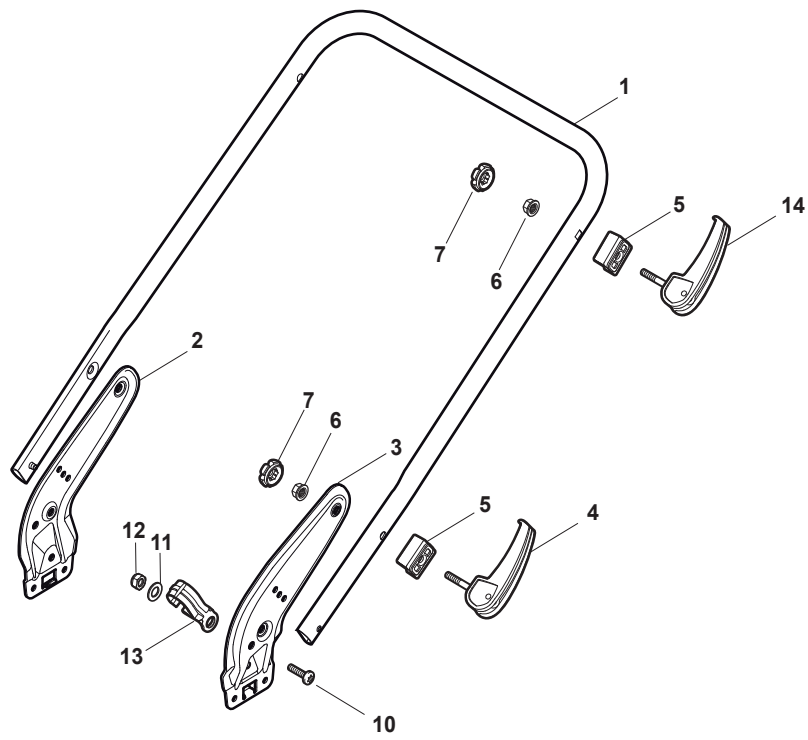

Fig.	Quantity	Part No	Description	Notes
1	1	322108295/1	Side Ejection Conveyor	
2	1	322600313/0	Ejection Guard	
3	2	112727803/0	Screw	
4	1	322806639/0	Fulcrum Pin	
5	2	112154510/0	Nut	
6	2	118203853/0	Screw	
7	1	122450456/0	Spring	
8	1	122517869/1	Pin	
9	2	112604896/0	Crown Fastener	

Fig.	Quantity	Part No	Description	Notes
1	1	322500103/0	Front Combi	
2	2	112523000/1	Washer	
3	2	112728124/0	Screw	
5	1	322226145/0	Mask, Red	
5	1	322226146/0	Mask, Yellow	with Stiga Logo
5	1	322226152/0	Mask, Black	with Stiga Logo
5	1	322226154/0	Mask, Black	
6	2	112727799/0	Screw	
7	1	322393638/0	Handlegrip Black	
7	1	322393639/0	Handle, Grey	
7	1	322393640/0	Handle, Yellow	
8	2	112154510/0	Nut	
9	2	112728697/0	Screw	
10	1	322820082/0	Cap	
11	1	322820083/0	Cap	
12	1	322226167/0	Front Plate	
13	1	322226166/0	Mask, Black	
14	2	112728300/0	Screw	
15	1	322226158/0	Mask, Black	
16	1	322393642/0	Bumper Handle	
17	2	112727799/0	Screw	
18	2	112154510/0	Nut	

Fig.	Quantity	Part No	Description	Notes
1	1	381006719/0	Handle Lower Part	Black
1	1	381006720/0	Handle Lower Part	Grey
1	1	381007539/0	Handle, Lower Part Yellow	Yellow
2	1	381005149/0	Right Bracket	Black
2	1	381005185/0	Right Bracket	Stiga Grey
3	1	381005151/0	Left Bracket	Black
3	1	381005187/0	Left Bracket	Stiga Grey
4	4	381003253/0	Handle	
5	4	322680016/0	Washer	
6	4	122131750/0	Nut	
7	4	322399835/0	Knob	
10	2	112760605/0	Screw	
11	2	125038002/1	Bushing	
12	2	112155000/0	Nut	
13	1	322192156/0	Clip	
14	2	381103350/0	Handle	