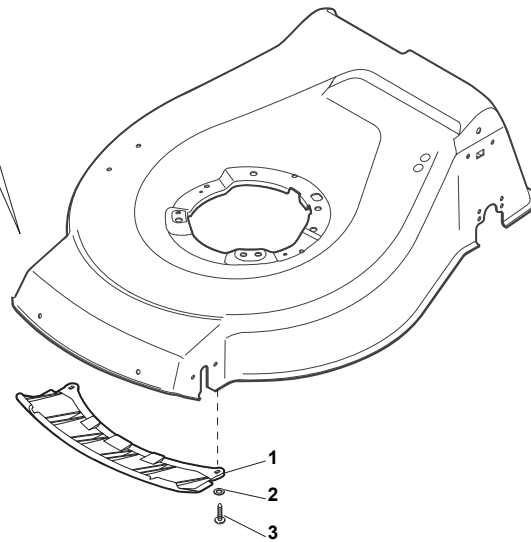

THIS INFORMATION IS NOT INTENDED FOR SALE OR RESALE, AND THIS NOTICE MUST REMAIN ON ALL COPIES.

Fig.	Quantity	Part No	Description	Notes
20	1	322394522/0	Knob	Delta Knob
1	1	381004540/0	Red Deck	
1	1	381004542/0	Red Deck	Side Discharge
1	1	381004590/0	Yellow Deck	
1	1	381004732/0	Grey Deck	Side Discharge
2	1	122534131/0	Pin	
3	1	322322851/0	Lever, Height Adjustment	
4	1	112154510/0	Nut	
5	1	112788512/0	Screw	
6	1	322394503/0	Knob	NT Knob
7	1	112521310/0	Washer	
8	1	112150000/0	Nut	
9	1	112369500/0	Elastic Washer	
10	1	122943013/0	Screw	
11	1	381002031/0	Rod, Height Adjustment	
12	1	112436051/0	Plate	
13	3	112727803/0	Screw	
14	3	112154510/0	Nut	
15	1	112727801/0	Screw	
16	1	381002887/1	Front Wheel Axle	
17	1	112154510/0	Nut	
18	1	112728450/0	Screw	
19	1	322034002/0	Washing Connection	
21	2	322600145/0	Protection, Wheel	
24	4	112521350/0	Washer	
25	4	112155000/0	Nut	
27	2	322600207/0	Protection, Wheel	
31	1	381302827/0	Rear Wheel Axle	
33	4	112728697/0	Screw	
34	2	322545152/0	Plate	
35	4	112728697/0	Screw	
36	2	322785304/1	Support	
37	1	122570120/1	Pinion Left	
38	2	322120114/0	Wheels Crown	
39	6	112728706/0	Screw	
40	1	122570110/1	Pinion Right	
41	1	122446192/0	Spring	

NTL 534 TR BBC - TRQ BBC

WBH Petrol Steel Ejection-Guard

Issue 10 - 2015

Fig.	Quantity	Part No	Description	Notes
1	1	322108295/1	Side Ejection Conveyor	
2	1	322600313/0	Ejection Guard	
3	2	112727803/0	Screw	
4	1	322806639/0	Fulcrum Pin	
5	2	112154510/0	Nut	
6	2	118203853/0	Screw	
7	1	122450456/0	Spring	
8	1	122517869/1	Pin	
9	2	112604896/0	Crown Fastener	