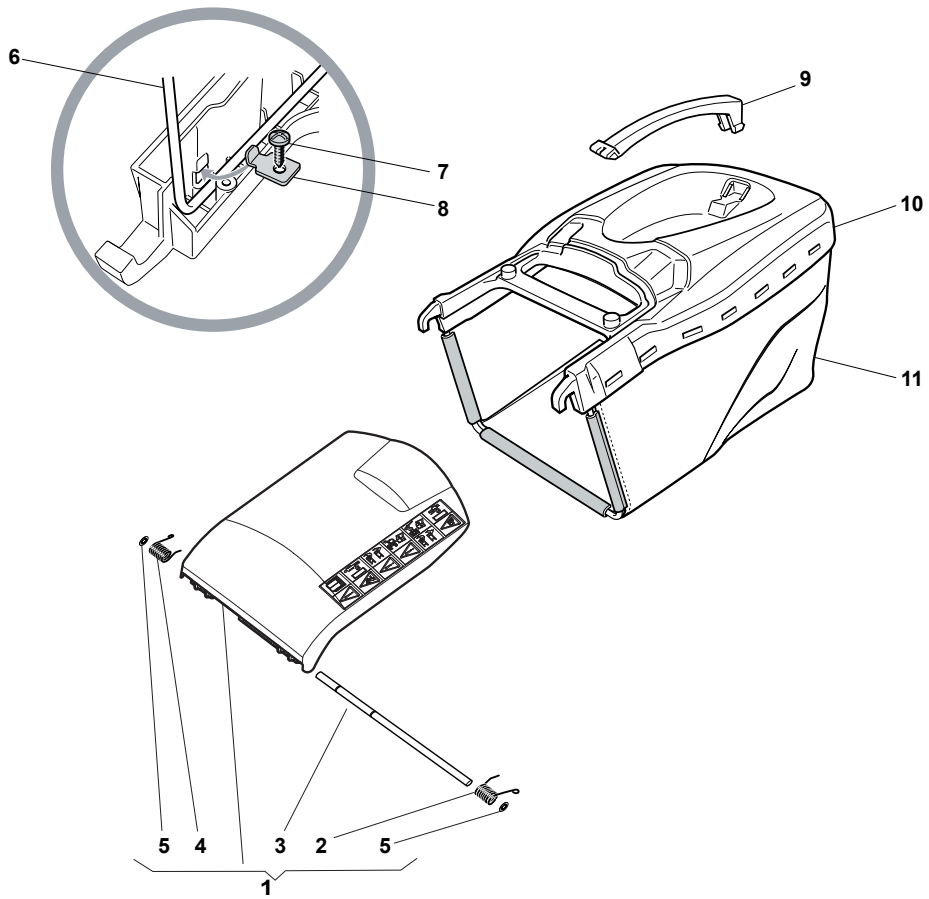

NTL 534 TR BBC - TRQ BBC

WBH Petrol Steel Grass-Catcher - Delta Bag

Issue 10 - 2015

Fig.	Quantity	Part No	Description	Notes
1	1	381008129/0	Stone Guard, Yellow	Yellow
1	1	381008128/0	Stone Guard, Black	Black
2	1	122450466/0	Left Spring	
3	1	122517882/0	Pin	
4	1	122450465/0	Right Spring	
5	2	112604899/0	Crown Fastener	
6	1	122608505/0	Stiffening	
7	2	112728680/0	Screw	
8	2	322545159/0	Plate	
9	1	322393657/0	Handle	Black
9	1	322393721/0	Handle	Grey
10	1	381486009/0	Grass-Box, Upper	Black
10	1	381486031/0	Grass-Box, Upper	Grey
11	1	181002345/0	Box, Fabric