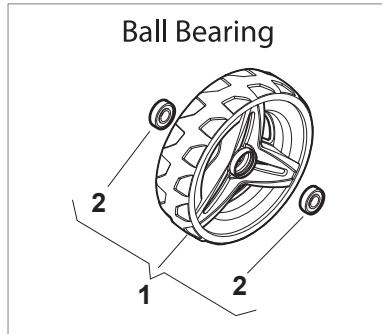

NTL 534 TR BBC - TRQ BBC

WBH Petrol Steel Transmission

Issue 10 - 2015

Fig.	Quantity	Part No	Description	Notes
1	2	112608600/0	Seeger	
2	2	119216035/0	Bearing	
3	2	122753000/0	Pin	
5	1	181003076/1	Gear Box	
6	1	122601904/0	Pulley	
7	1	112645700/0	Elastic Pin	
8	1	122033283/0	Adjustment Rod	
9	1	135063902/0	Belt	
11	1	122041957/1	Bushing	
12	1	122450063/0	Spring	
13	1	322680009/0	Washer	
14	1	112154510/0	Nut	
15	1	122110230/0	Hub Cover	

DELTA Wheels - Ø 200

NTD Wheels - Ø 200

NTL 534 TR BBC - TRQ BBC

WBH Petrol Steel Wheels and Hub Caps

Issue 10 - 2015

Fig.	Quantity	Part No	Description	Notes
1	4	381007483/1	Wheel	
2	8	119216035/0	Bearing	
3	4	381007416/2	Wheel	

DELTA Wheel (Pierced) - Ø 200

DELTA Wheel - Ø 200

NTL 534 TR BBC - TRQ BBC

WBH Petrol Steel Wheels and Hub Caps

Issue 10 - 2015

Fig.	Quantity	Part No	Description	Notes
1	2	381007477/0	Wheel	
2	8	119216035/0	Bearing	
3	2	322110640/0	Hub Cap Grey	
4	2	381007483/1	Wheel	