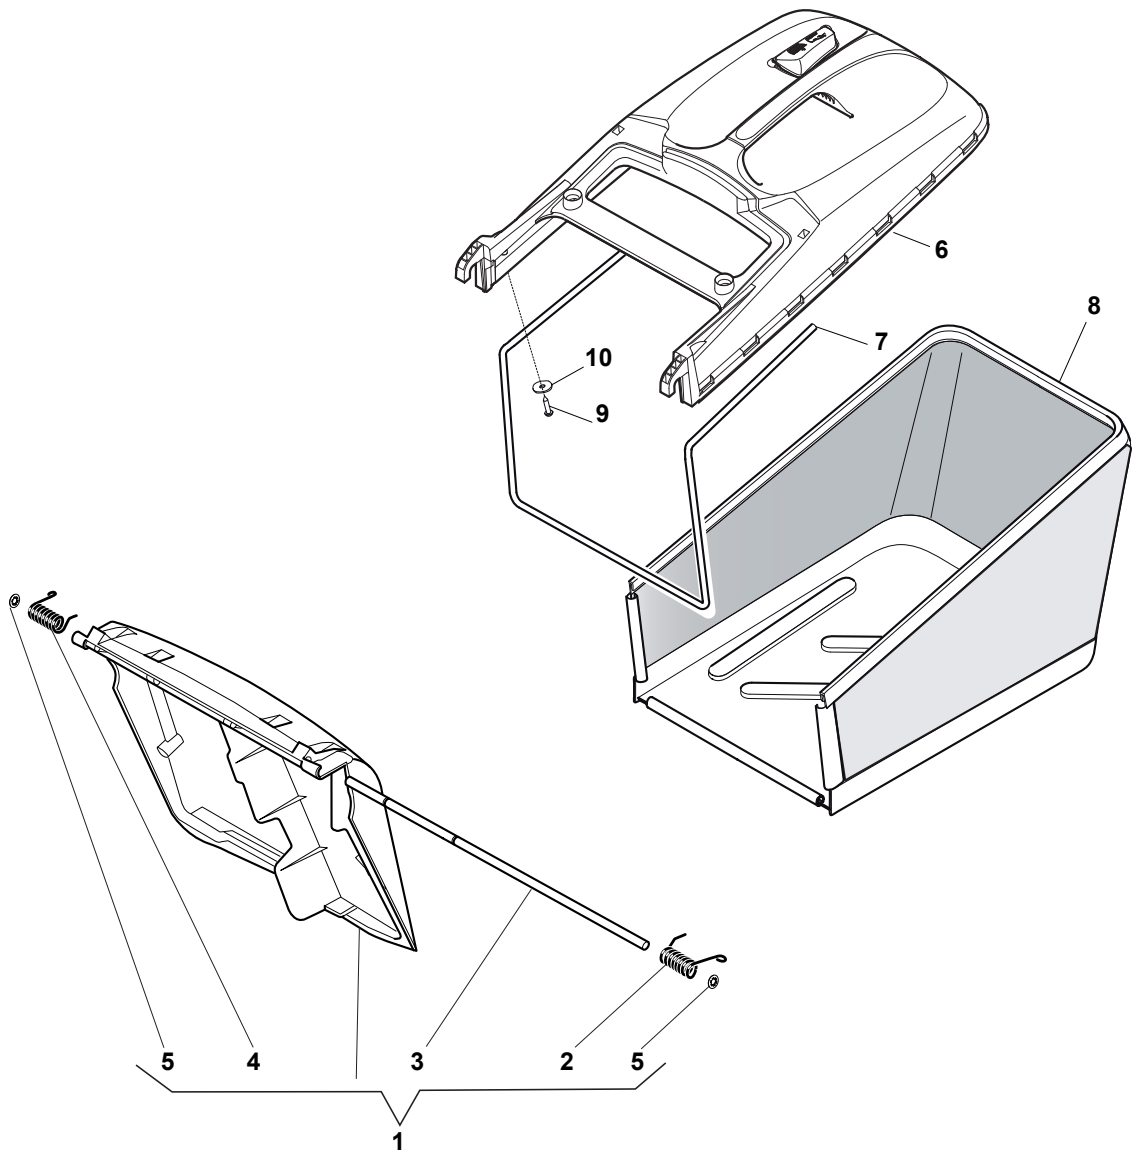

Fig.	Quantity	Part No	Description	Notes
1	1	381008129/0	Stone Guard, Yellow	Yellow
1	1	381008128/0	Stone Guard, Black	Black
2	1	122450466/0	Left Spring	
3	1	122517882/0	Pin	
4	1	122450465/0	Right Spring	
5	2	112604899/0	Crown Fastener	
6	1	322393657/0	Handle	Black
6	1	322393721/0	Handle	Grey
7	1	381486009/0	Grass-Box, Upper	Black
7	1	381486031/0	Grass-Box, Upper	Grey
8	1	322486306/0	Grass-Box, L Lower	Black
9	1	322486305/0	Grass-Box, R Lower	Black