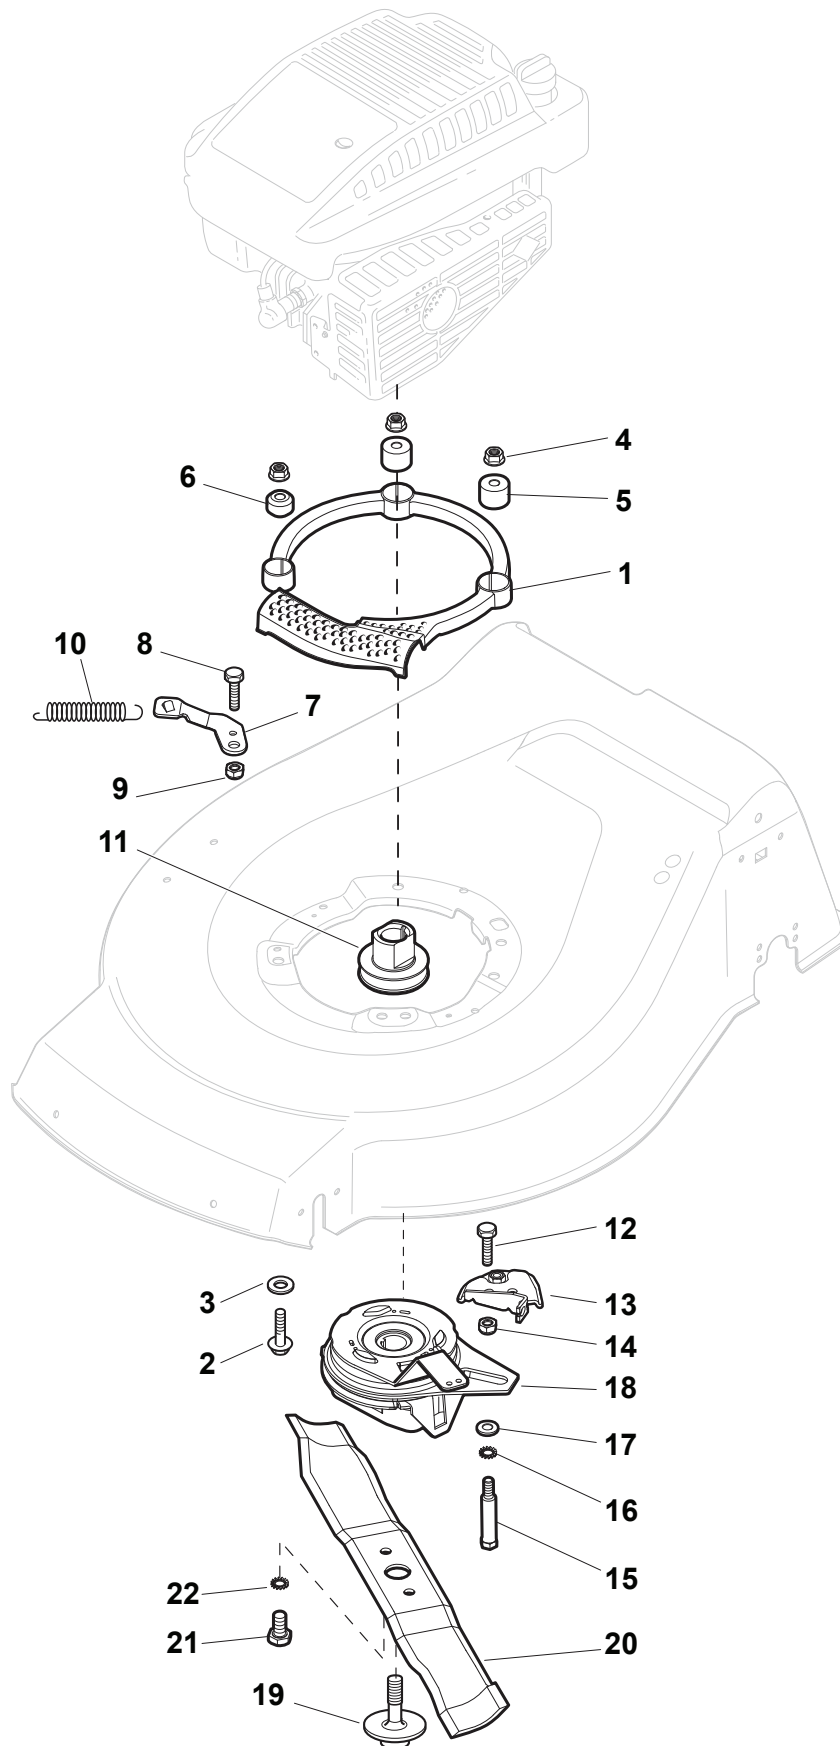

NTL 534 TR BBC - TRQ BBC

WBH Petrol Steel Transmission

Issue 10 - 2015

Fig.	Quantity	Part No	Description	Notes
1	2	112608600/0	Seeger	
2	2	119216035/0	Bearing	
3	2	122753000/0	Pin	
5	1	181003076/1	Gear Box	
6	1	122601904/0	Pulley	
7	1	112645700/0	Elastic Pin	
8	1	122033283/0	Adjustment Rod	
9	1	135063902/0	Belt	
11	1	122041957/1	Bushing	
12	1	122450063/0	Spring	
13	1	322680009/0	Washer	
14	1	112154510/0	Nut	
15	1	122110230/0	Hub Cover	

DELTA Wheels - Ø 200

NTD Wheels - Ø 200

NTL 534 TR BBC - TRQ BBC

WBH Petrol Steel Wheels and Hub Caps

Issue 10 - 2015

Fig.	Quantity	Part No	Description	Notes
1	4	381007483/1	Wheel	
2	8	119216035/0	Bearing	
3	4	381007416/2	Wheel	

DELTA Wheel (Pierced) - Ø 200

DELTA Wheel - Ø 200

NTL 534 TR BBC - TRQ BBC

WBH Petrol Steel Wheels and Hub Caps

Issue 10 - 2015

Fig.	Quantity	Part No	Description	Notes
1	2	381007477/0	Wheel	
2	8	119216035/0	Bearing	
3	2	322110640/0	Hub Cap Grey	
4	2	381007483/1	Wheel	

Fig.	Quantity	Part No	Description	Notes
1	1	322170963/0	Chassis Protection	
2	2	112691700/0	Screw	for B&S and GGP Engines
2	3	112691700/0	Screw	for HONDA Engines
2	1	112692050/0	Screw	for B&S and GGP Engines
3	3	112521350/0	Washer	
4	3	112154210/0	Nut	
5	2	122170835/0	Spacer	
6	1	122170836/1	Spacer	
7	1	322551671/0	Plate	
8	1	112791200/1	Screw	
9	1	112154510/0	Nut	
10	1	122446188/0	Spring	
11	1	122601922/0	Pulley, Crankshaft Ø 22.2	for B&S and GGP Engines
11	1	122601923/0	Pulley, Crankshaft Ø 25	for HONDA Engines
12	2	112791200/1	Screw	
13	1	381545335/0	Pivot Plate	
14	2	112154510/0	Nut	
15	1	122534127/0	Stake	
16	1	112540060/0	Washer	
17	1	122671653/0	Washer	
18	1	118399051/0	Blade Brake Clutch	
19	1	112735460/0	Screw	
20	1	181004382/0	Mulching Blade	
21	2	112540060/0	Washer	
22	2	112794110/0	Screw	