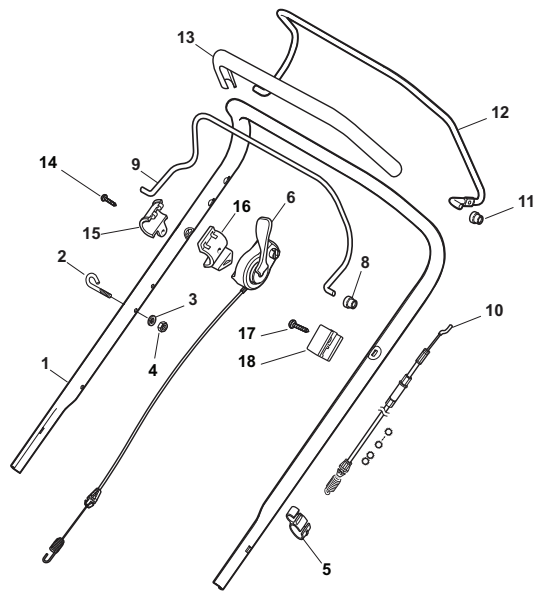

NTL 534 TR BBC - TRQ BBC

WBH Petrol Steel Ejection-Guard

Issue 10 - 2015

Fig.	Quantity	Part No	Description	Notes
1	1	322108295/1	Side Ejection Conveyor	
2	1	322600313/0	Ejection Guard	
3	2	112727803/0	Screw	
4	1	322806639/0	Fulcrum Pin	
5	2	112154510/0	Nut	
6	2	118203853/0	Screw	
7	1	122450456/0	Spring	
8	1	122517869/1	Pin	
9	2	112604896/0	Crown Fastener	

Fig.	Quantity	Part No	Description	Notes
1	1	381006719/0	Handle Lower Part	Black
1	1	381006720/0	Handle Lower Part	Grey
1	1	381007539/0	Handle, Lower Part Yellow	Yellow
2	1	381005149/0	Right Bracket	Black
2	1	381005185/0	Right Bracket	Stiga Grey
3	1	381005151/0	Left Bracket	Black
3	1	381005187/0	Left Bracket	Stiga Grey
4	4	381003253/0	Handle	
5	4	322680016/0	Washer	
6	4	122131750/0	Nut	
7	4	322399835/0	Knob	
10	2	112760605/0	Screw	
11	2	125038002/1	Bushing	
12	2	112155000/0	Nut	
13	1	322192156/0	Clip	
14	2	381103350/0	Handle	

NTL 534 TR BBC - TRQ BBC

WBH Petrol Steel Transmission

Issue 10 - 2015

Fig.	Quantity	Part No	Description	Notes
1	2	112608600/0	Seeger	
2	2	119216035/0	Bearing	
3	2	122753000/0	Pin	
5	1	181003076/1	Gear Box	
6	1	122601904/0	Pulley	
7	1	112645700/0	Elastic Pin	
8	1	122033283/0	Adjustment Rod	
9	1	135063902/0	Belt	
11	1	122041957/1	Bushing	
12	1	122450063/0	Spring	
13	1	322680009/0	Washer	
14	1	112154510/0	Nut	
15	1	122110230/0	Hub Cover	

DELTA Wheel (Pierced) - Ø 200

DELTA Wheel - Ø 200

NTL 534 TR BBC - TRQ BBC

WBH Petrol Steel Wheels and Hub Caps

Issue 10 - 2015

Fig.	Quantity	Part No	Description	Notes
1	2	381007477/0	Wheel	
2	8	119216035/0	Bearing	
3	2	322110640/0	Hub Cap Grey	
4	2	381007483/1	Wheel	