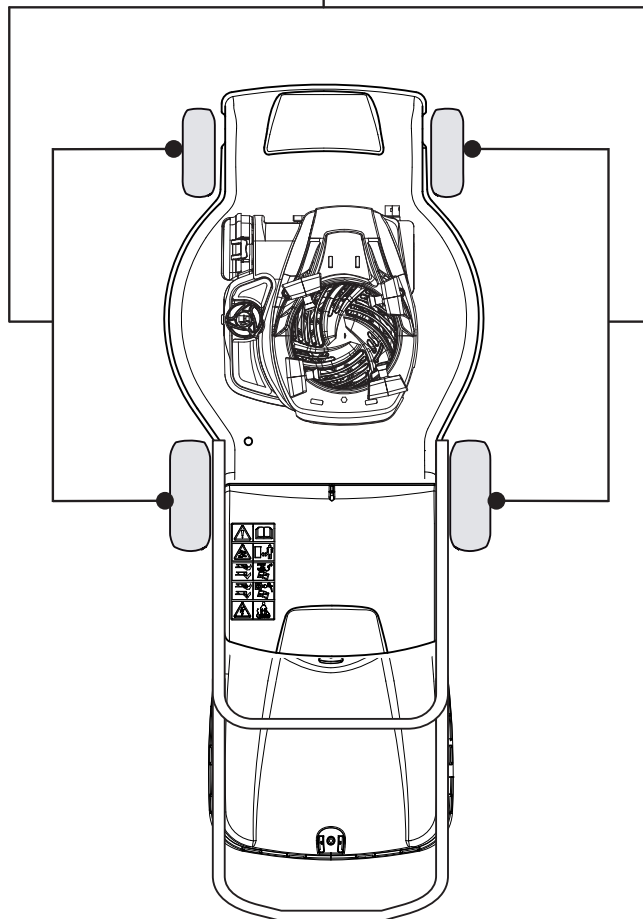

NTL 534 TR BBC - TRQ BBC

WBH Petrol Steel Ejection-Guard

Issue 10 - 2015

Fig.	Quantity	Part No	Description	Notes
1	1	322108295/1	Side Ejection Conveyor	
2	1	322600313/0	Ejection Guard	
3	2	112727803/0	Screw	
4	1	322806639/0	Fulcrum Pin	
5	2	112154510/0	Nut	
6	2	118203853/0	Screw	
7	1	122450456/0	Spring	
8	1	122517869/1	Pin	
9	2	112604896/0	Crown Fastener	

NTL 534 TR BBC - TRQ BBC

WBH Petrol Steel Transmission

Issue 10 - 2015

Fig.	Quantity	Part No	Description	Notes
1	2	112608600/0	Seeger	
2	2	119216035/0	Bearing	
3	2	122753000/0	Pin	
5	1	181003076/1	Gear Box	
6	1	122601904/0	Pulley	
7	1	112645700/0	Elastic Pin	
8	1	122033283/0	Adjustment Rod	
9	1	135063902/0	Belt	
11	1	122041957/1	Bushing	
12	1	122450063/0	Spring	
13	1	322680009/0	Washer	
14	1	112154510/0	Nut	
15	1	122110230/0	Hub Cover	

DELTA Wheels - Ø 200

NTD Wheels - Ø 200

NTL 534 TR BBC - TRQ BBC

WBH Petrol Steel Wheels and Hub Caps

Issue 10 - 2015

Fig.	Quantity	Part No	Description	Notes
1	4	381007483/1	Wheel	
2	8	119216035/0	Bearing	
3	4	381007416/2	Wheel	

DELTA Wheel (Pierced) - Ø 200

DELTA Wheel - Ø 200

NTL 534 TR BBC - TRQ BBC

WBH Petrol Steel Wheels and Hub Caps

Issue 10 - 2015

Fig.	Quantity	Part No	Description	Notes
1	2	381007477/0	Wheel	
2	8	119216035/0	Bearing	
3	2	322110640/0	Hub Cap Grey	
4	2	381007483/1	Wheel	