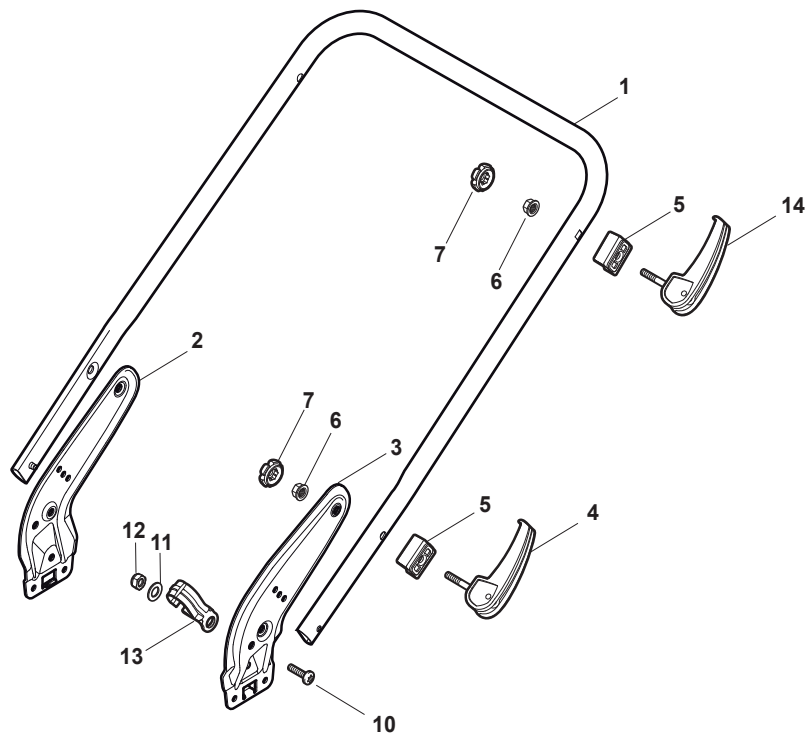

NTL 534 TR BBC - TRQ BBC

WBH Petrol Steel Ejection-Guard

Issue 10 - 2015

Fig.	Quantity	Part No	Description	Notes
1	1	322108295/1	Side Ejection Conveyor	
2	1	322600313/0	Ejection Guard	
3	2	112727803/0	Screw	
4	1	322806639/0	Fulcrum Pin	
5	2	112154510/0	Nut	
6	2	118203853/0	Screw	
7	1	122450456/0	Spring	
8	1	122517869/1	Pin	
9	2	112604896/0	Crown Fastener	

Fig.	Quantity	Part No	Description	Notes
1	1	322500103/0	Front Combi	
2	2	112523000/1	Washer	
3	2	112728124/0	Screw	
5	1	322226145/0	Mask, Red	
5	1	322226146/0	Mask, Yellow	with Stiga Logo
5	1	322226152/0	Mask, Black	with Stiga Logo
5	1	322226154/0	Mask, Black	
6	2	112727799/0	Screw	
7	1	322393638/0	Handlegrip Black	
7	1	322393639/0	Handle, Grey	
7	1	322393640/0	Handle, Yellow	
8	2	112154510/0	Nut	
9	2	112728697/0	Screw	
10	1	322820082/0	Cap	
11	1	322820083/0	Cap	
12	1	322226167/0	Front Plate	
13	1	322226166/0	Mask, Black	
14	2	112728300/0	Screw	
15	1	322226158/0	Mask, Black	
16	1	322393642/0	Bumper Handle	
17	2	112727799/0	Screw	
18	2	112154510/0	Nut	

Fig.	Quantity	Part No	Description	Notes
1	1	381006719/0	Handle Lower Part	Black
1	1	381006720/0	Handle Lower Part	Grey
1	1	381007539/0	Handle, Lower Part Yellow	Yellow
2	1	381005149/0	Right Bracket	Black
2	1	381005185/0	Right Bracket	Stiga Grey
3	1	381005151/0	Left Bracket	Black
3	1	381005187/0	Left Bracket	Stiga Grey
4	4	381003253/0	Handle	
5	4	322680016/0	Washer	
6	4	122131750/0	Nut	
7	4	322399835/0	Knob	
10	2	112760605/0	Screw	
11	2	125038002/1	Bushing	
12	2	112155000/0	Nut	
13	1	322192156/0	Clip	
14	2	381103350/0	Handle	

NTL 534 TR BBC - TRQ BBC

WBH Petrol Steel Transmission

Issue 10 - 2015

Fig.	Quantity	Part No	Description	Notes
1	2	112608600/0	Seeger	
2	2	119216035/0	Bearing	
3	2	122753000/0	Pin	
5	1	181003076/1	Gear Box	
6	1	122601904/0	Pulley	
7	1	112645700/0	Elastic Pin	
8	1	122033283/0	Adjustment Rod	
9	1	135063902/0	Belt	
11	1	122041957/1	Bushing	
12	1	122450063/0	Spring	
13	1	322680009/0	Washer	
14	1	112154510/0	Nut	
15	1	122110230/0	Hub Cover	