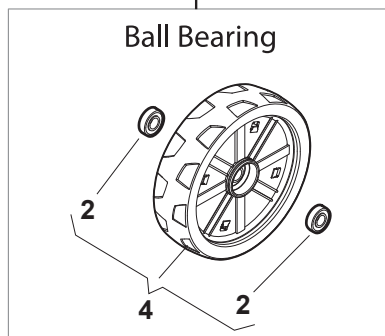

NTL 534 TR BBC - TRQ BBC

WBH Petrol Steel Transmission

Issue 10 - 2015

Fig.	Quantity	Part No	Description	Notes
1	2	112608600/0	Seeger	
2	2	119216035/0	Bearing	
3	2	122753000/0	Pin	
5	1	181003076/1	Gear Box	
6	1	122601904/0	Pulley	
7	1	112645700/0	Elastic Pin	
8	1	122033283/0	Adjustment Rod	
9	1	135063902/0	Belt	
11	1	122041957/1	Bushing	
12	1	122450063/0	Spring	
13	1	322680009/0	Washer	
14	1	112154510/0	Nut	
15	1	122110230/0	Hub Cover	

DELTA Wheels - Ø 200

NTD Wheels - Ø 200

NTL 534 TR BBC - TRQ BBC

WBH Petrol Steel Wheels and Hub Caps

Issue 10 - 2015

Fig.	Quantity	Part No	Description	Notes
1	4	381007483/1	Wheel	
2	8	119216035/0	Bearing	
3	4	381007416/2	Wheel	

DELTA Wheel (Pierced) - Ø 200

DELTA Wheel - Ø 200

NTL 534 TR BBC - TRQ BBC

WBH Petrol Steel Wheels and Hub Caps

Issue 10 - 2015

Fig.	Quantity	Part No	Description	Notes
1	2	381007477/0	Wheel	
2	8	119216035/0	Bearing	
3	2	322110640/0	Hub Cap Grey	
4	2	381007483/1	Wheel	