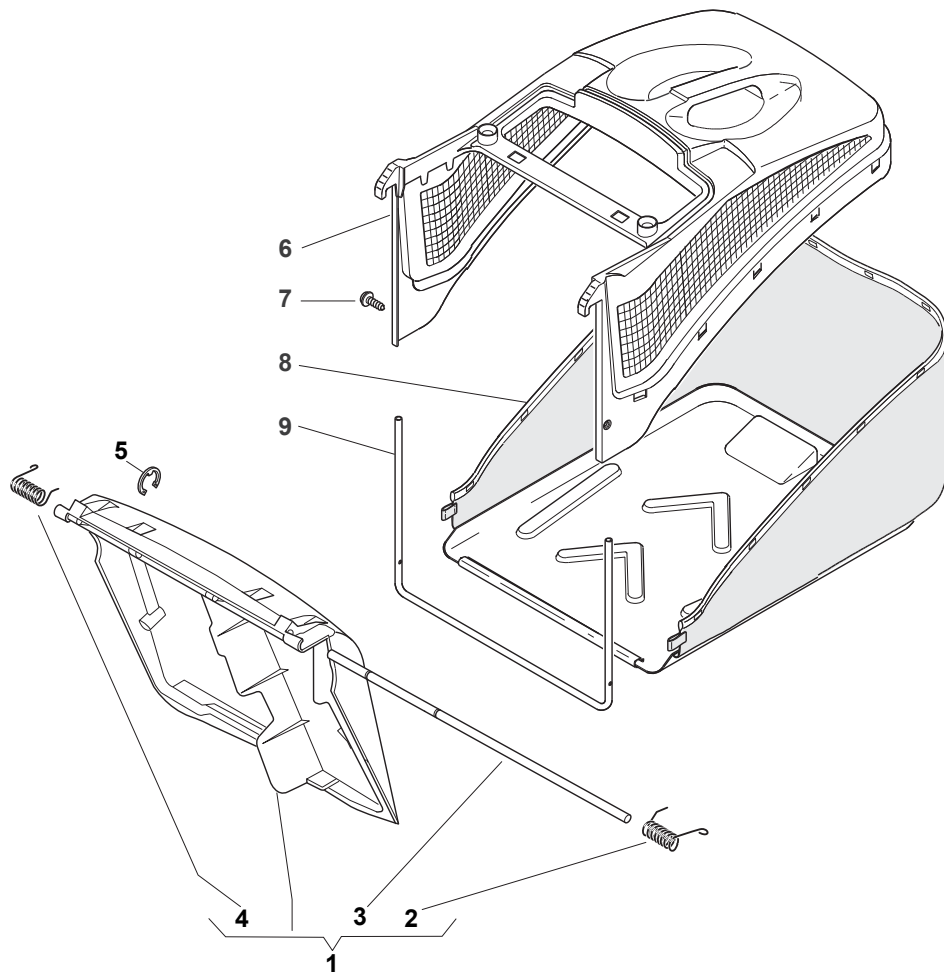

NTL 534 TR BBC - TRQ BBC

WBH Petrol Steel Grass-Catcher

Issue 10 - 2015

Fig.	Quantity	Part No	Description	Notes
1	1	381008021/2	Stone Guard	Black
2	1	122450420/1	Left Protection Spring	
3	1	122517906/1	Fulcrum Pin	
4	1	122450410/1	Right Spring	
5	1	112000930/0	Benzing Ring	
6	1	122486093/0	Box, Upper Side	
7	2	112728445/0	Screw	
8	1	181002195/0	Box, Fabric	
9	1	122608523/0	Stiffening