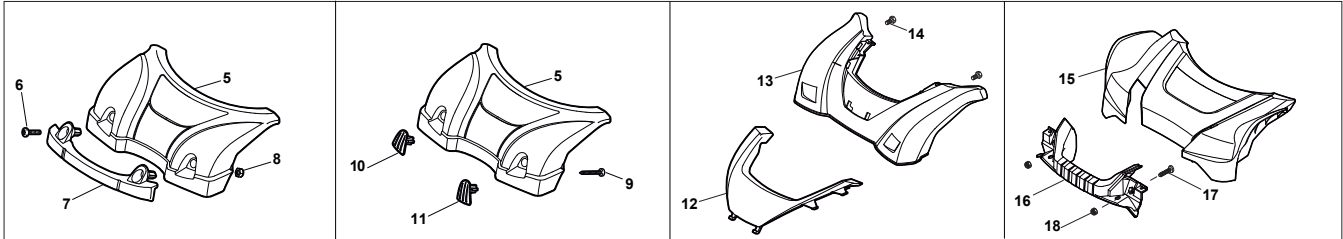

THIS INFORMATION IS NOT INTENDED FOR SALE OR RESALE, AND THIS NOTICE MUST REMAIN ON ALL COPIES.

Fig.	Quantity	Part No	Description	Notes
20	1	322394522/0	Knob	Delta Knob
1	1	381004540/0	Red Deck	
1	1	381004542/0	Red Deck	Side Discharge
1	1	381004590/0	Yellow Deck	
1	1	381004732/0	Grey Deck	Side Discharge
2	1	122534131/0	Pin	
3	1	322322851/0	Lever, Height Adjustment	
4	1	112154510/0	Nut	
5	1	112788512/0	Screw	
6	1	322394503/0	Knob	NT Knob
7	1	112521310/0	Washer	
8	1	112150000/0	Nut	
9	1	112369500/0	Elastic Washer	
10	1	122943013/0	Screw	
11	1	381002031/0	Rod, Height Adjustment	
12	1	112436051/0	Plate	
13	3	112727803/0	Screw	
14	3	112154510/0	Nut	
15	1	112727801/0	Screw	
16	1	381002887/1	Front Wheel Axle	
17	1	112154510/0	Nut	
18	1	112728450/0	Screw	
19	1	322034002/0	Washing Connection	
21	2	322600145/0	Protection, Wheel	
24	4	112521350/0	Washer	
25	4	112155000/0	Nut	
27	2	322600207/0	Protection, Wheel	
31	1	381302827/0	Rear Wheel Axle	
33	4	112728697/0	Screw	
34	2	322545152/0	Plate	
35	4	112728697/0	Screw	
36	2	322785304/1	Support	
37	1	122570120/1	Pinion Left	
38	2	322120114/0	Wheels Crown	
39	6	112728706/0	Screw	
40	1	122570110/1	Pinion Right	
41	1	122446192/0	Spring	

NTL 534 TR BBC - TRQ BBC

WBH Petrol Steel Ejection-Guard

Issue 10 - 2015

Fig.	Quantity	Part No	Description	Notes
1	1	322108295/1	Side Ejection Conveyor	
2	1	322600313/0	Ejection Guard	
3	2	112727803/0	Screw	
4	1	322806639/0	Fulcrum Pin	
5	2	112154510/0	Nut	
6	2	118203853/0	Screw	
7	1	122450456/0	Spring	
8	1	122517869/1	Pin	
9	2	112604896/0	Crown Fastener	