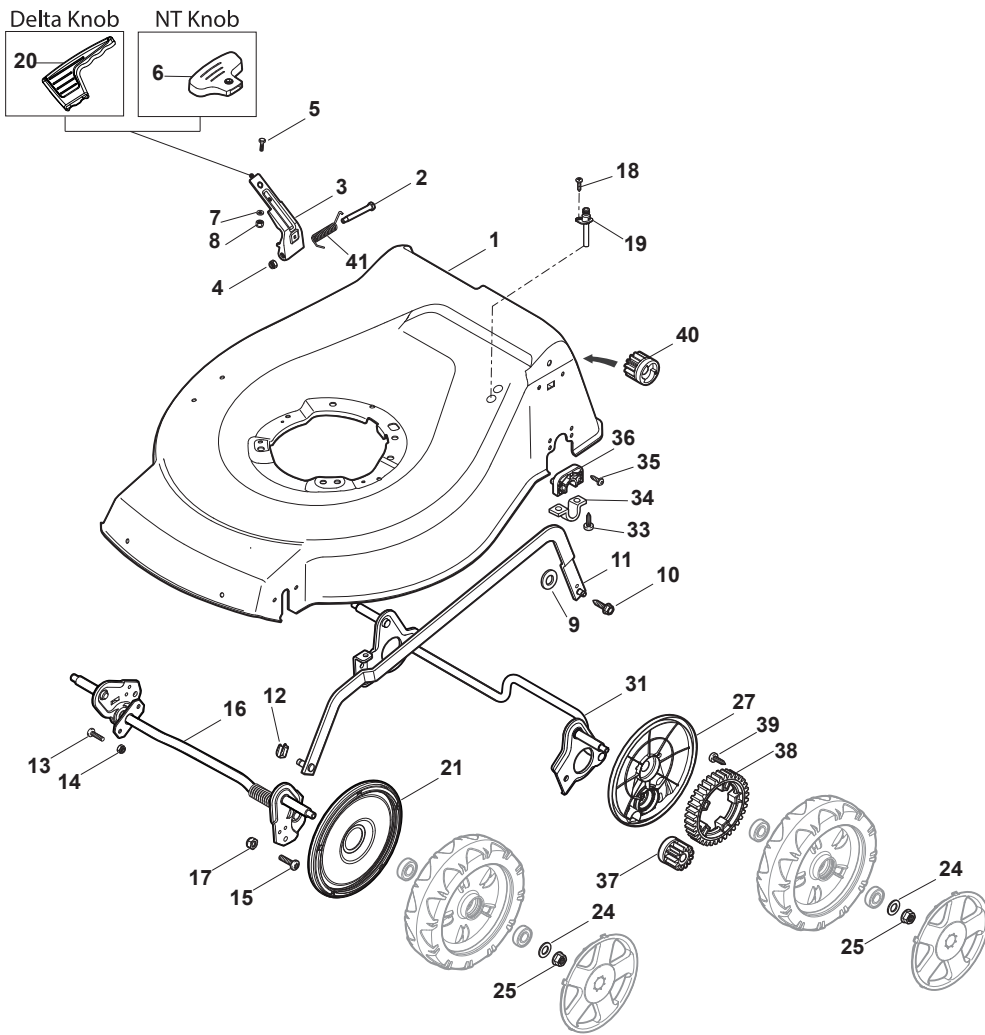

THIS INFORMATION IS NOT INTENDED FOR SALE OR RESALE, AND THIS NOTICE MUST REMAIN ON ALL COPIES.

Fig.	Quantity	Part No	Description	Notes
20	1	322394522/0	Knob	Delta Knob
1	1	381004540/0	Red Deck	
1	1	381004542/0	Red Deck	Side Discharge
1	1	381004590/0	Yellow Deck	
1	1	381004732/0	Grey Deck	Side Discharge
2	1	122534131/0	Pin	
3	1	322322851/0	Lever, Height Adjustment	
4	1	112154510/0	Nut	
5	1	112788512/0	Screw	
6	1	322394503/0	Knob	NT Knob
7	1	112521310/0	Washer	
8	1	112150000/0	Nut	
9	1	112369500/0	Elastic Washer	
10	1	122943013/0	Screw	
11	1	381002031/0	Rod, Height Adjustment	
12	1	112436051/0	Plate	
13	3	112727803/0	Screw	
14	3	112154510/0	Nut	
15	1	112727801/0	Screw	
16	1	381002887/1	Front Wheel Axle	
17	1	112154510/0	Nut	
18	1	112728450/0	Screw	
19	1	322034002/0	Washing Connection	
21	2	322600145/0	Protection, Wheel	
24	4	112521350/0	Washer	
25	4	112155000/0	Nut	
27	2	322600207/0	Protection, Wheel	
31	1	381302827/0	Rear Wheel Axle	
33	4	112728697/0	Screw	
34	2	322545152/0	Plate	
35	4	112728697/0	Screw	
36	2	322785304/1	Support	
37	1	122570120/1	Pinion Left	
38	2	322120114/0	Wheels Crown	
39	6	112728706/0	Screw	
40	1	122570110/1	Pinion Right	
41	1	122446192/0	Spring	

NTL 534 TR BBC - TRQ BBC

WBH Petrol Steel Ejection-Guard

Issue 10 - 2015

Fig.	Quantity	Part No	Description	Notes
1	1	322108295/1	Side Ejection Conveyor	
2	1	322600313/0	Ejection Guard	
3	2	112727803/0	Screw	
4	1	322806639/0	Fulcrum Pin	
5	2	112154510/0	Nut	
6	2	118203853/0	Screw	
7	1	122450456/0	Spring	
8	1	122517869/1	Pin	
9	2	112604896/0	Crown Fastener	

NTL 534 TR BBC - TRQ BBC

WBH Petrol Steel Transmission

Issue 10 - 2015

Fig.	Quantity	Part No	Description	Notes
1	2	112608600/0	Seeger	
2	2	119216035/0	Bearing	
3	2	122753000/0	Pin	
5	1	181003076/1	Gear Box	
6	1	122601904/0	Pulley	
7	1	112645700/0	Elastic Pin	
8	1	122033283/0	Adjustment Rod	
9	1	135063902/0	Belt	
11	1	122041957/1	Bushing	
12	1	122450063/0	Spring	
13	1	322680009/0	Washer	
14	1	112154510/0	Nut	
15	1	122110230/0	Hub Cover	