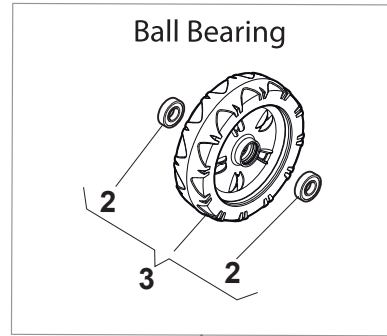

NTL 534 TR BBC - TRQ BBC

WBH Petrol Steel Controls

Issue 10 - 2015

Fig.	Quantity	Part No	Description	Notes
1	1	181005505/1	Throttle Cable	for B&S Engines with BBC
1	1	181005506/1	Throttle Cable	for HONDA Engines with BBC
1	1	181005515/0	Throttle Cable	for B&S 500-550-575 Series
2	1	112735103/0	Screw	
3	1	112523040/0	Washer	

NTL 534 TR BBC - TRQ BBC

WBH Petrol Steel Transmission

Issue 10 - 2015

Fig.	Quantity	Part No	Description	Notes
1	2	112608600/0	Seeger	
2	2	119216035/0	Bearing	
3	2	122753000/0	Pin	
5	1	181003076/1	Gear Box	
6	1	122601904/0	Pulley	
7	1	112645700/0	Elastic Pin	
8	1	122033283/0	Adjustment Rod	
9	1	135063902/0	Belt	
11	1	122041957/1	Bushing	
12	1	122450063/0	Spring	
13	1	322680009/0	Washer	
14	1	112154510/0	Nut	
15	1	122110230/0	Hub Cover	

DELTA Wheels - Ø 200

NTD Wheels - Ø 200

NTL 534 TR BBC - TRQ BBC

WBH Petrol Steel Wheels and Hub Caps

Issue 10 - 2015

Fig.	Quantity	Part No	Description	Notes
1	4	381007483/1	Wheel	
2	8	119216035/0	Bearing	
3	4	381007416/2	Wheel	