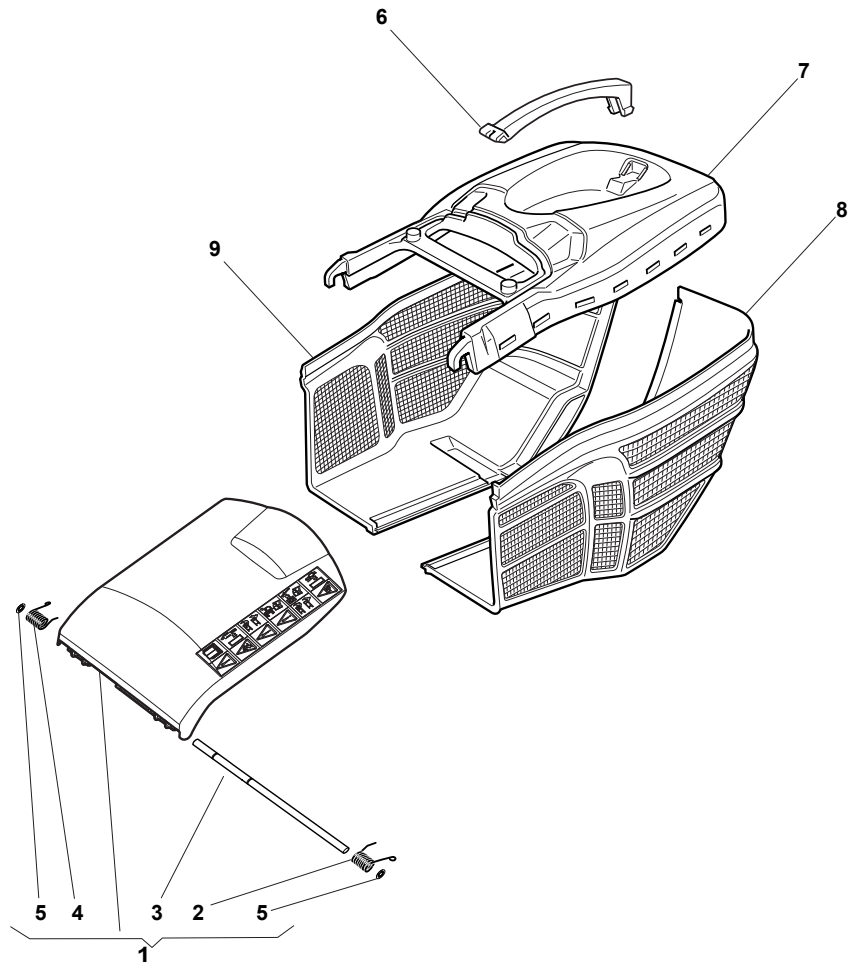

NTL 534 TR BBC - TRQ BBC

WBH Petrol Steel Grass-Catcher - Delta Bag

Issue 10 - 2015

Fig.	Quantity	Part No	Description	Notes
1	1	381008129/0	Stone Guard, Yellow	Yellow
1	1	381008128/0	Stone Guard, Black	Black
2	1	122450466/0	Left Spring	
3	1	122517882/0	Pin	
4	1	122450465/0	Right Spring	
5	2	112604899/0	Crown Fastener	
6	1	122608505/0	Stiffening	
7	2	112728680/0	Screw	
8	2	322545159/0	Plate	
9	1	322393657/0	Handle	Black
9	1	322393721/0	Handle	Grey
10	1	381486009/0	Grass-Box, Upper	Black
10	1	381486031/0	Grass-Box, Upper	Grey
11	1	181002345/0	Box, Fabric	