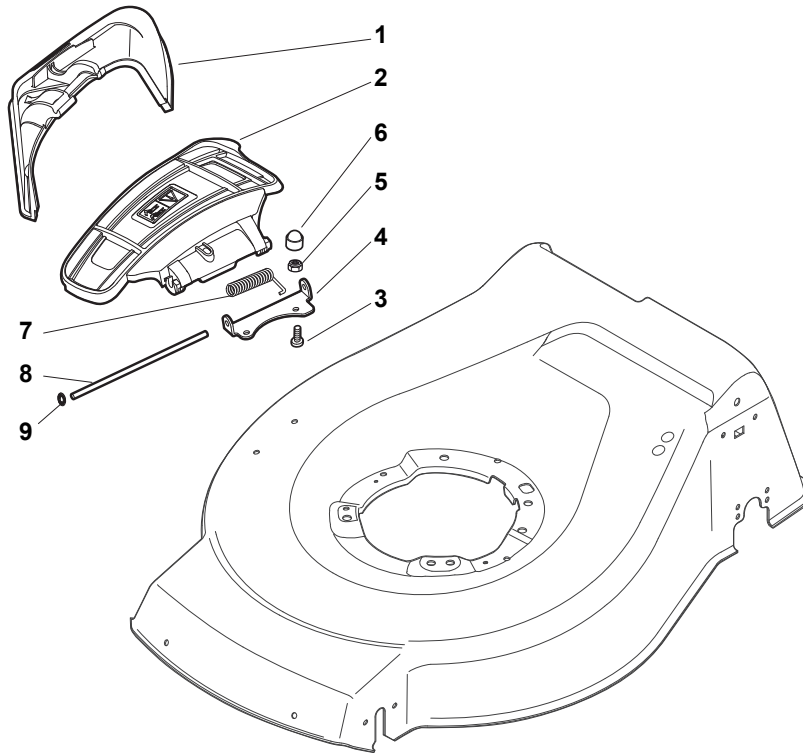

Parts Catalogue

for model
NTL 534 TR BBC - TRQ BBC

- Use GLOBAL GARDEN PRODUCT Genuine Spare Parts specified in the parts list for repair and/or replacement.
- The contents described in the parts list may change due to improvement.
- The drawings of the spare parts are only indicative and might not represent the part in question exactly.
- The indications "right" - "left" - "front" - "rear" refer to the position of the operator when using the machine.
- When placing orders of parts for repair and/or replacement, make sure that the illustrated parts list is the one applying to the machine's year of manufacture, as shown on the identification plate attached to the machine.

THIS INFORMATION IS NOT INTENDED FOR SALE OR RESALE, AND THIS NOTICE MUST REMAIN ON ALL COPIES.

Fig.	Quantity	Part No	Description	Notes
20	1	322394522/0	Knob	Delta Knob
1	1	381004540/0	Red Deck	
1	1	381004542/0	Red Deck	Side Discharge
1	1	381004590/0	Yellow Deck	
1	1	381004732/0	Grey Deck	Side Discharge
2	1	122534131/0	Pin	
3	1	322322851/0	Lever, Height Adjustment	
4	1	112154510/0	Nut	
5	1	112788512/0	Screw	
6	1	322394503/0	Knob	NT Knob
7	1	112521310/0	Washer	
8	1	112150000/0	Nut	
9	1	112369500/0	Elastic Washer	
10	1	122943013/0	Screw	
11	1	381002031/0	Rod, Height Adjustment	
12	1	112436051/0	Plate	
13	3	112727803/0	Screw	
14	3	112154510/0	Nut	
15	1	112727801/0	Screw	
16	1	381002887/1	Front Wheel Axle	
17	1	112154510/0	Nut	
18	1	112728450/0	Screw	
19	1	322034002/0	Washing Connection	
21	2	322600145/0	Protection, Wheel	
24	4	112521350/0	Washer	
25	4	112155000/0	Nut	
27	2	322600207/0	Protection, Wheel	
31	1	381302827/0	Rear Wheel Axle	
33	4	112728697/0	Screw	
34	2	322545152/0	Plate	
35	4	112728697/0	Screw	
36	2	322785304/1	Support	
37	1	122570120/1	Pinion Left	
38	2	322120114/0	Wheels Crown	
39	6	112728706/0	Screw	
40	1	122570110/1	Pinion Right	
41	1	122446192/0	Spring	