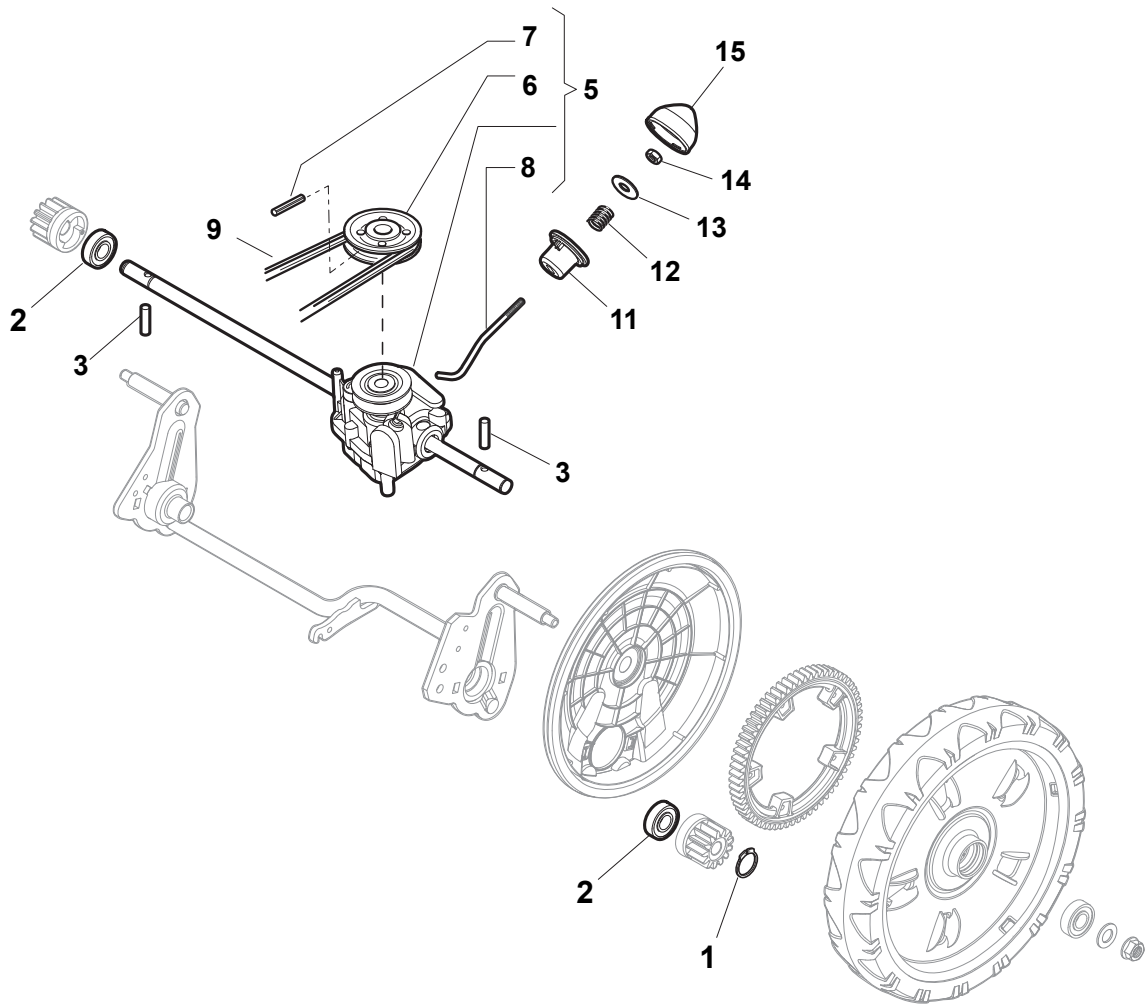

Fig.	Quantity	Part No	Description	Notes
1	1	381006836/0	Handle, Upper Part	
2	1	122430313/0	Guide Spring	
3	1	112521330/0	Washer	
4	1	112154510/0	Nut	
5	1	118390020/0	Conduit Clip Caproeurope	
6	1	381030060/0	Control Cable Ass.Y	
8	2	122041966/0	Bushing	
9	1	181003332/1	Engine Cover Black	
10	1	381030092/1	Cable Rear Drive	
11	2	122041966/0	Bushing	
12	1	181003301/0	Drive Control Lever	
13	1	122291050/0	Handgrip Black	
14	1	112728688/0	Screw	
15	1	322545207/1	R Protection	
16	1	322545208/1	Plate	
17	1	322551640/0	Plate	
18	1	112727783/0	Screw	

NTL 534 TR BBC - TRQ BBC

WBH Petrol Steel Transmission

Issue 10 - 2015

Fig.	Quantity	Part No	Description	Notes
1	2	112608600/0	Seeger	
2	2	119216035/0	Bearing	
3	2	122753000/0	Pin	
5	1	181003076/1	Gear Box	
6	1	122601904/0	Pulley	
7	1	112645700/0	Elastic Pin	
8	1	122033283/0	Adjustment Rod	
9	1	135063902/0	Belt	
11	1	122041957/1	Bushing	
12	1	122450063/0	Spring	
13	1	322680009/0	Washer	
14	1	112154510/0	Nut	
15	1	122110230/0	Hub Cover	

DELTA Wheels - Ø 200

NTD Wheels - Ø 200

NTL 534 TR BBC - TRQ BBC

WBH Petrol Steel Wheels and Hub Caps

Issue 10 - 2015

Fig.	Quantity	Part No	Description	Notes
1	4	381007483/1	Wheel	
2	8	119216035/0	Bearing	
3	4	381007416/2	Wheel	

DELTA Wheel (Pierced) - Ø 200

DELTA Wheel - Ø 200

NTL 534 TR BBC - TRQ BBC

WBH Petrol Steel Wheels and Hub Caps

Issue 10 - 2015

Fig.	Quantity	Part No	Description	Notes
1	2	381007477/0	Wheel	
2	8	119216035/0	Bearing	
3	2	322110640/0	Hub Cap Grey	
4	2	381007483/1	Wheel	