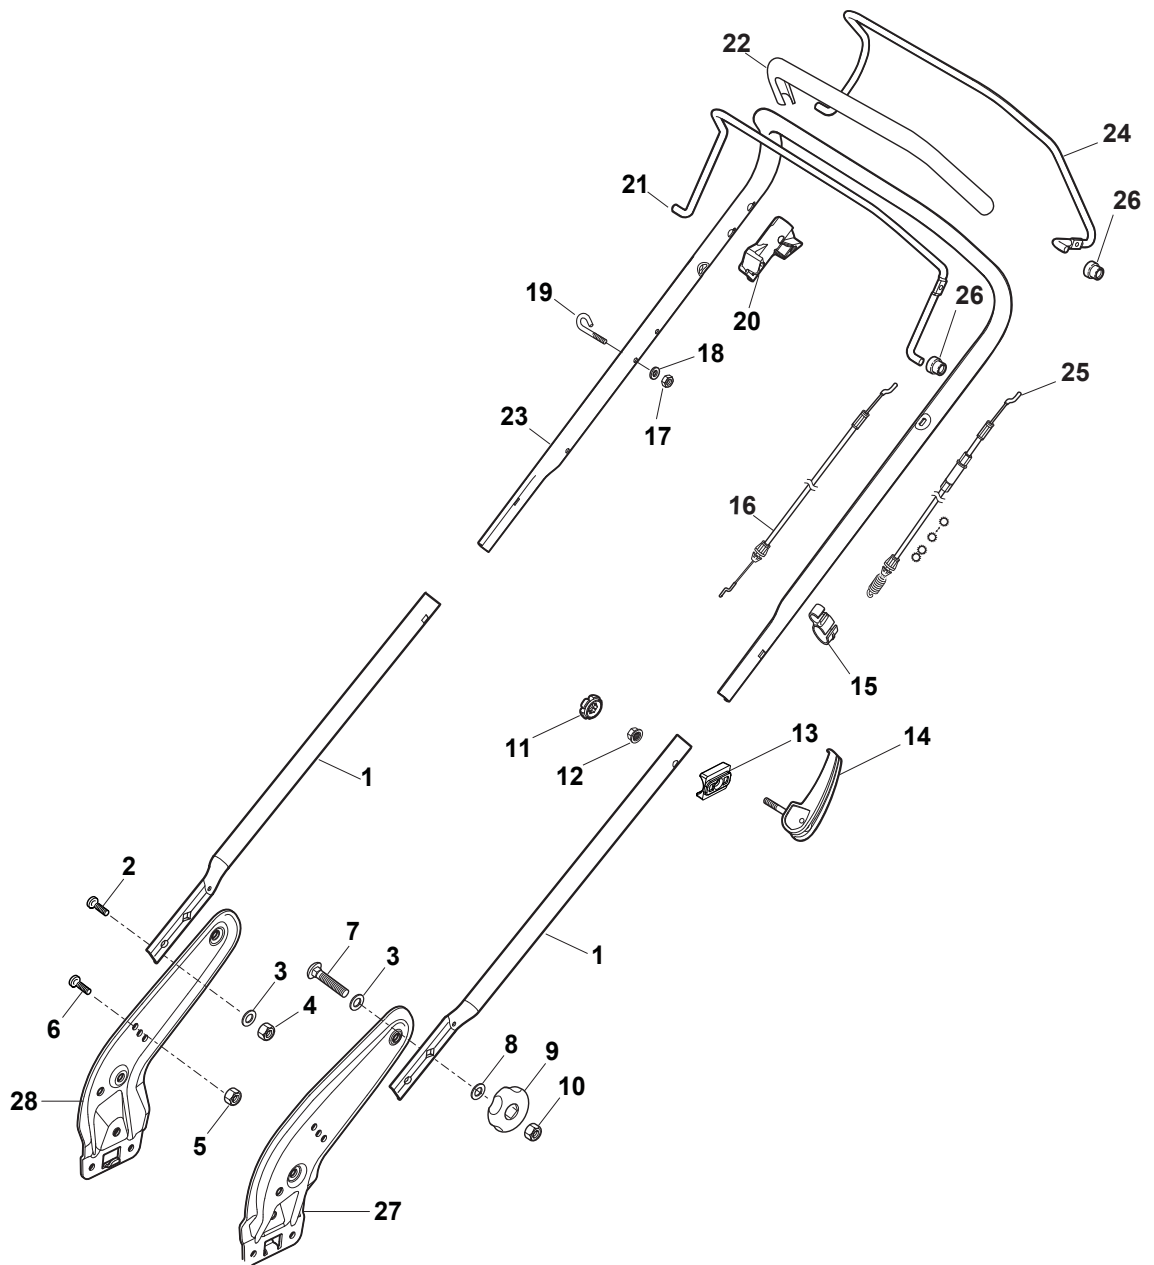

# NTL 484 TR/TRE-R (ROLLER)

WBH Petrol Steel Deck And Height Adjusting

Issue 8 - 2015

Fig.	Quantity	Part No	Description	Notes
1	1	381004544/0	Red Deck	
2	2	322785304/0	Support	
3	4	112728697/0	Screw	
4	2	322545154/0	Plate	
5	4	112728697/0	Screw	
6	1	381002041/0	Rod, Height Adjustment	
7	2	112436051/0	Plate	
8	1	122446193/0	Spring	
9	1	381302859/0	Rear Wheel Axle	
10	1	122171002/0	Spacer	
11	4	112727803/0	Screw	
12	4	112154510/0	Nut	
14	2	381007448/1	Wheel	
16	2	112155000/0	Nut	
17	2	112521350/0	Washer	
19	1	322500102/0	Front Combi	
20	2	112523000/1	Washer	
21	2	112728124/0	Screw	
22	1	112728450/0	Screw	
23	1	322034002/0	Washing Connection	
24	2	322110636/0	Hub Cap Grey	
25	2	322110638/0	Hub Cap Grey	
25	2	322110647/0	Hub Cap Yellow	
26	2	322110687/0	Hub Cap Grey	
27	2	322110382/0	Hub Cap Grey	

# NTL 484 TR/TRE-R (ROLLER)

WBH Petrol Steel Handle, Upper Part

Issue 8 - 2015

Fig.	Quantity	Part No	Description	Notes
27	1	381005185/0	Right Bracket	Stiga Grey
28	1	381005187/0	Left Bracket	Stiga Grey
25	1	381030092/1	Cable Rear Drive	
1	2	381007048/0	Handle, Lower Part	
2	2	112727803/0	Screw	
3	2	112521330/0	Washer	
4	2	112154510/0	Nut	
5	2	112155000/0	Nut	
6	2	112760605/0	Screw	
7	2	112819120/0	Screw	
8	2	112523060/0	Washer	
9	2	322399804/1	Nut	
10	2	112293200/0	Nut	
11	2	322399835/0	Knob	
12	2	122131750/0	Nut	
13	2	322680016/0	Washer	
14	2	381003253/0	Handle	
15	1	118390020/0	Conduit Clip Caproeurope	
16	1	181030053/0	Cable, Thread Engine Brake	GGP Engine
16	1	181030056/0	Cable, Thread Engine Brake	B&S Engine
16	1	181030070/0	Cable, Thread Engine Brake	Honda Engine
17	1	112154510/0	Nut	
18	1	112521330/0	Washer	
19	1	122430313/0	Guide Spring	
20	1	322545204/0	Fulcrum Pin	
21	1	181003300/1	Lever, Engine Brake Black	
22	1	122291050/0	Handgrip Black	
23	1	381006838/0	Handle, Upper Part Black	
24	1	181003301/0	Drive Control Lever	
26	2	122041966/0	Bushing	
27	1	381005149/0	Right Bracket	Black
28	1	381005151/0	Left Bracket	Black