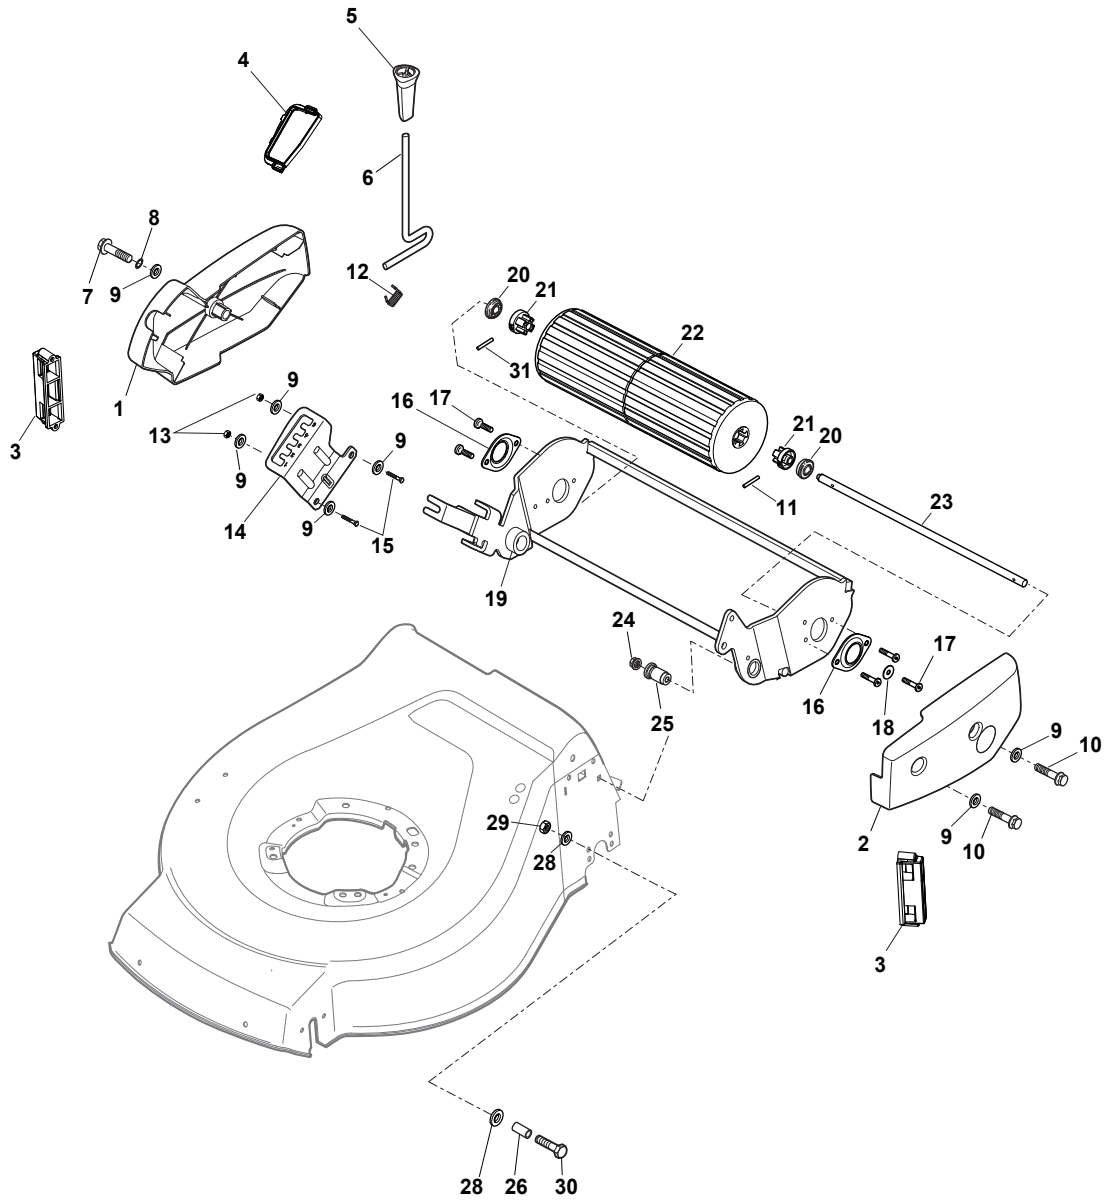

# NTL 484 TR/TRE-R (ROLLER)

WBH Petrol Steel Deck And Height Adjusting

Issue 8 - 2015

Fig.	Quantity	Part No	Description	Notes
1	1	381004544/0	Red Deck	
2	2	322785304/0	Support	
3	4	112728697/0	Screw	
4	2	322545154/0	Plate	
5	4	112728697/0	Screw	
6	1	381002041/0	Rod, Height Adjustment	
7	2	112436051/0	Plate	
8	1	122446193/0	Spring	
9	1	381302859/0	Rear Wheel Axle	
10	1	122171002/0	Spacer	
11	4	112727803/0	Screw	
12	4	112154510/0	Nut	
14	2	381007448/1	Wheel	
16	2	112155000/0	Nut	
17	2	112521350/0	Washer	
19	1	322500102/0	Front Combi	
20	2	112523000/1	Washer	
21	2	112728124/0	Screw	
22	1	112728450/0	Screw	
23	1	322034002/0	Washing Connection	
24	2	322110636/0	Hub Cap Grey	
25	2	322110638/0	Hub Cap Grey	
25	2	322110647/0	Hub Cap Yellow	
26	2	322110687/0	Hub Cap Grey	
27	2	322110382/0	Hub Cap Grey	

# NTL 484 TR/TRE-R (ROLLER)

WBH Petrol Steel Controls

Issue 8 - 2015

Fig.	Quantity	Part No	Description	Notes
1	1	181005525/0	Throttle Cable	for B&S 500-550-575 Series
1	1	181005537/0	Throttle Cable	for GGP RS/RSC/RSCT Engines
1	1	181005501/1	Throttle Cable	for GGP and HONDA Engines
2	1	112735103/0	Screw	
3	1	112523040/0	Washer	

# NTL 484 TR/TRE-R (ROLLER)

WBH Petrol Steel Controls

Issue 8 - 2015

Fig.	Quantity	Part No	Description	Notes
1	1	322785123/0	Battery Support	
2	1	322109530/0	Battery Cover	
3	1	112521310/0	Washer	
4	1	112731590/0	Screw	
5	1	118120052/0	Battery	
6	1	118204120/0	Battery Charger	CE plugg
6	1	118204121/0	Battery Charger	UK plugg
7	1	322722800/0	Starting Block Inner Half-Bearing	
8	1	322722801/0	Starting Block Outer Half-Bearing	
9	1	118204195/0	Electric Start Wire	
10	2	112728702/0	Screw	
11	1	112728691/0	Screw	
12	1	118450051/0	Switch	