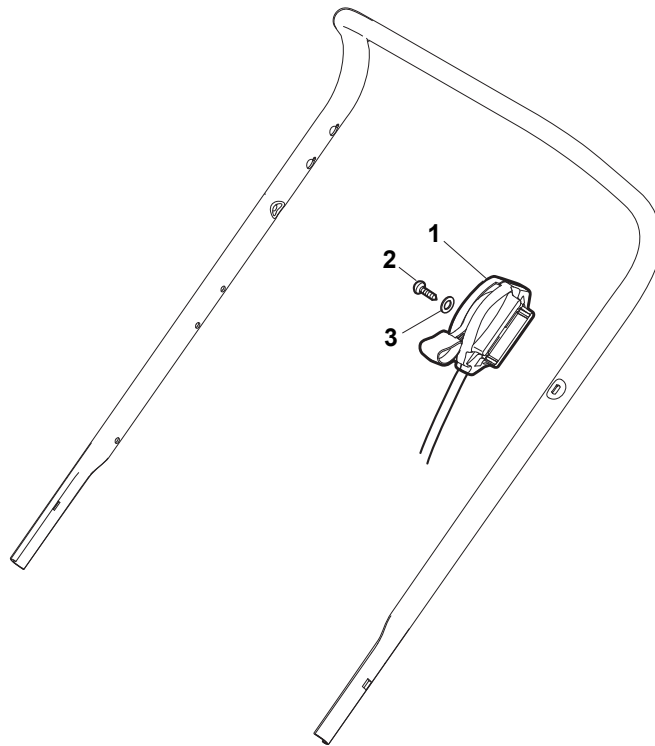

NTL 484 TR/TRE-R (ROLLER)

WBH Petrol Steel Controls

Issue 8 - 2015

Fig.	Quantity	Part No	Description	Notes
1	1	181005525/0	Throttle Cable	for B&S 500-550-575 Series
1	1	181005537/0	Throttle Cable	for GGP RS/RSC/RSCT Engines
1	1	181005501/1	Throttle Cable	for GGP and HONDA Engines
2	1	112735103/0	Screw	
3	1	112523040/0	Washer