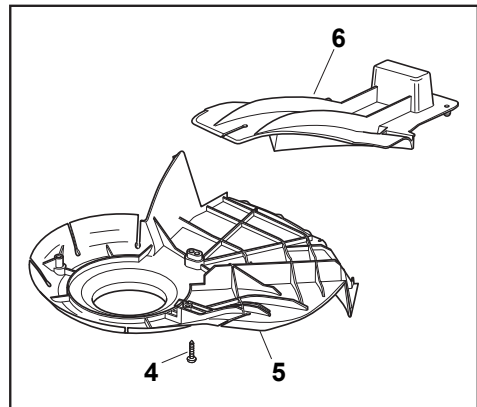

KIT MULCHING