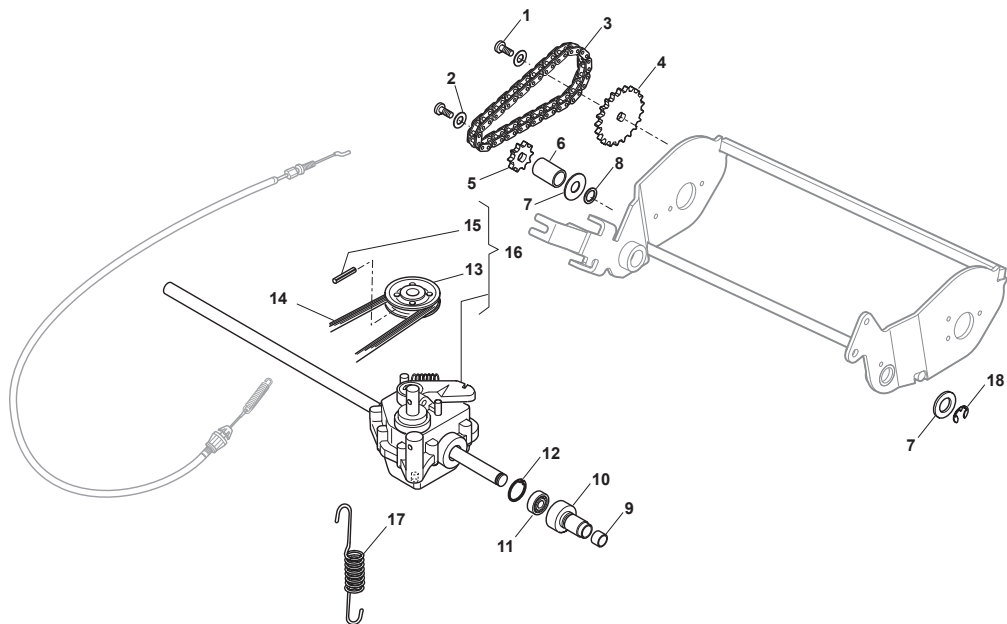

# NTL 484 TR/TRE-R (ROLLER)

WBH Petrol Steel Ass.Y Roller

Issue 8 - 2015

Fig.	Quantity	Part No	Description	Notes
30	1	112691700/0	Screw	
26	1	122167840/0	Spacer	
1	1	322060248/0	R Protection	
2	1	322060249/0	L Protection	
3	2	322546053/0	Plate	
4	1	322570209/0	Plate	
5	1	322394516/0	Knob	
6	1	322321547/0	Lever, Height Adjustment	
7	1	112735594/0	Screw	
8	1	119035002/0	Or Ring	
9	7	112523040/0	Washer	
10	2	112735592/0	Screw	
11	2	112620210/0	Elastic Pin	
12	1	122446194/0	Spring	
13	1	112154510/0	Nut	
14	1	322735603/0	Sector, Height Adjustment	
15	2	112727803/0	Screw	
16	2	322207325/0	Bearing	
17	7	112735662/1	Screw	
18	1	122671650/0	Washer	
19	1	381005169/0	Support	
20	2	119216036/0	Bearing	
21	2	322855000/0	Tractor Roller	
22	1	381007401/0	Roller	
23	1	122033361/0	Axle, Roller	
24	2	112293201/0	Nut	
25	2	122785132/0	Roller Support	
28	3	122671651/0	Washer	
29	1	112155015/0	Nut	
31	2	112620210/0	Elastic Pin	

# NTL 484 TR/TRE-R (ROLLER)

WBH Petrol Steel Ass.Y Roller

Issue 8 - 2015

Fig.	Quantity	Part No	Description	Notes
30	1	112691700/0	Screw	
33	1	122167840/0	Spacer	
1	1	322060246/0	Right Carter	
2	2	322060247/0	Left Carter	
3	2	322546053/0	Plate	
4	1	322570209/0	Plate	
5	1	322394516/0	Knob	
6	1	322321547/0	Lever, Height Adjustment	
7	1	112735594/0	Screw	
8	1	119035002/0	Or Ring	
9	7	112523040/0	Washer	
10	1	322060248/0	R Protection	
11	1	322060249/0	L Protection	
12	1	122446194/0	Spring	
13	1	112154510/0	Nut	
14	1	322735603/0	Sector, Height Adjustment	
15	2	112727803/0	Screw	
16	2	322207325/0	Bearing	
17	7	112735662/1	Screw	
18	1	122671650/0	Washer	
19	1	381005169/0	Support	
20	2	119216036/0	Bearing	
21	2	322855000/0	Tractor Roller	
22	1	381007401/0	Roller	
23	1	122033361/0	Axle, Roller	
24	2	112293201/0	Nut	
25	2	122785132/0	Roller Support	
26	2	112735592/0	Screw	
27	6	112728706/0	Screw	
28	3	122671651/0	Washer	
29	1	112155015/0	Nut	
31	2	112620210/0	Elastic Pin	
32	1	114366134/0	Label	