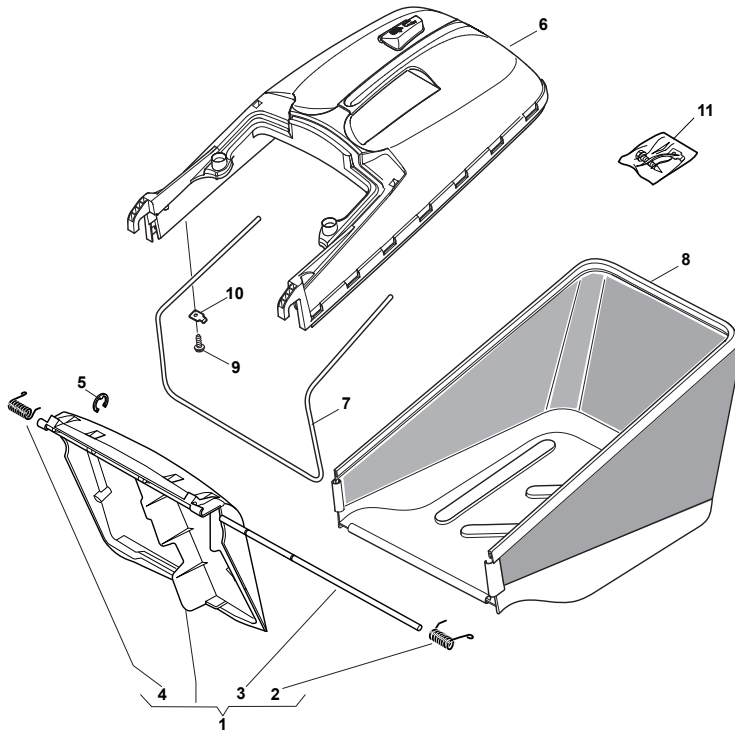

NTL 484 TR/TRE-R (ROLLER)

WBH Petrol Steel Grass-Catcher

Issue 8 - 2015

Fig.	Quantity	Part No	Description	Notes
1	1	381008021/2	Stone Guard	Black
2	1	122450466/0	Left Spring	
3	1	122517882/0	Pin	
4	1	122450465/0	Right Spring	
5	1	112000930/0	Benzing Ring	
6	1	381486014/0	Grass-Box, Upper Part	
7	1	122608527/0	Grassc. Lower Stiff.	
8	1	181002223/0	Box, Fabric Black	
9	2	112728680/0	Screw	
10	2	322545159/0	Plate	
11	1	381008707/0	Outfit, Screws