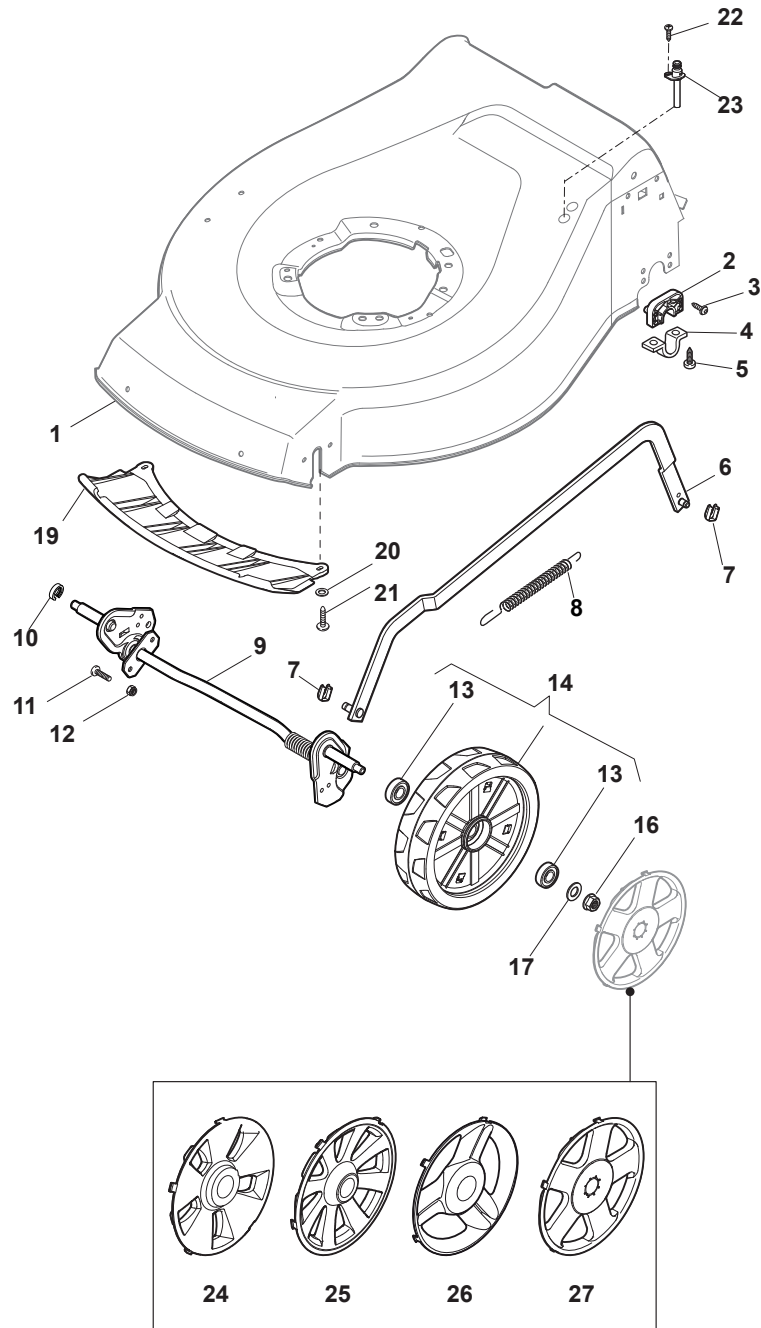

# Parts Catalogue

for model  
**NTL 484 TR/TRE-R (Roller)**

- Use GLOBAL GARDEN PRODUCT Genuine Spare Parts specified in the parts list for repair and/or replacement.
- The contents described in the parts list may change due to improvement.
- The drawings of the spare parts are only indicative and might not represent the part in question exactly.
- The indications "right" - "left" - "front" - "rear" refer to the position of the operator when using the machine.
- When placing orders of parts for repair and/or replacement, make sure that the illustrated parts list is the one applying to the machine's year of manufacture, as shown on the identification plate attached to the machine.

# NTL 484 TR/TRE-R (ROLLER)

WBH Petrol Steel Deck And Height Adjusting

Issue 8 - 2015

Fig.	Quantity	Part No	Description	Notes
1	1	381004544/0	Red Deck	
2	2	322785304/0	Support	
3	4	112728697/0	Screw	
4	2	322545154/0	Plate	
5	4	112728697/0	Screw	
6	1	381002041/0	Rod, Height Adjustment	
7	2	112436051/0	Plate	
8	1	122446193/0	Spring	
9	1	381302859/0	Rear Wheel Axle	
10	1	122171002/0	Spacer	
11	4	112727803/0	Screw	
12	4	112154510/0	Nut	
14	2	381007448/1	Wheel	
16	2	112155000/0	Nut	
17	2	112521350/0	Washer	
19	1	322500102/0	Front Combi	
20	2	112523000/1	Washer	
21	2	112728124/0	Screw	
22	1	112728450/0	Screw	
23	1	322034002/0	Washing Connection	
24	2	322110636/0	Hub Cap Grey	
25	2	322110638/0	Hub Cap Grey	
25	2	322110647/0	Hub Cap Yellow	
26	2	322110687/0	Hub Cap Grey	
27	2	322110382/0	Hub Cap Grey	