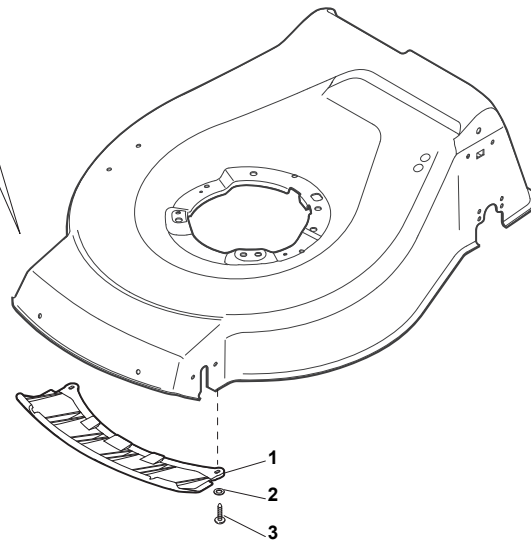

# Parts Catalogue

for model  
**NTL 484 TR/TRE-R (Roller)**

- Use GLOBAL GARDEN PRODUCT Genuine Spare Parts specified in the parts list for repair and/or replacement.
- The contents described in the parts list may change due to improvement.
- The drawings of the spare parts are only indicative and might not represent the part in question exactly.
- The indications "right" - "left" - "front" - "rear" refer to the position of the operator when using the machine.
- When placing orders of parts for repair and/or replacement, make sure that the illustrated parts list is the one applying to the machine's year of manufacture, as shown on the identification plate attached to the machine.

# NTL 484 TR/TRE-R (ROLLER)

WBH Petrol Steel Deck And Height Adjusting

Issue 8 - 2015

Fig.	Quantity	Part No	Description	Notes
1	1	381004544/0	Red Deck	
2	2	322785304/0	Support	
3	4	112728697/0	Screw	
4	2	322545154/0	Plate	
5	4	112728697/0	Screw	
6	1	381002041/0	Rod, Height Adjustment	
7	2	112436051/0	Plate	
8	1	122446193/0	Spring	
9	1	381302859/0	Rear Wheel Axle	
10	1	122171002/0	Spacer	
11	4	112727803/0	Screw	
12	4	112154510/0	Nut	
14	2	381007448/1	Wheel	
16	2	112155000/0	Nut	
17	2	112521350/0	Washer	
19	1	322500102/0	Front Combi	
20	2	112523000/1	Washer	
21	2	112728124/0	Screw	
22	1	112728450/0	Screw	
23	1	322034002/0	Washing Connection	
24	2	322110636/0	Hub Cap Grey	
25	2	322110638/0	Hub Cap Grey	
25	2	322110647/0	Hub Cap Yellow	
26	2	322110687/0	Hub Cap Grey	
27	2	322110382/0	Hub Cap Grey	