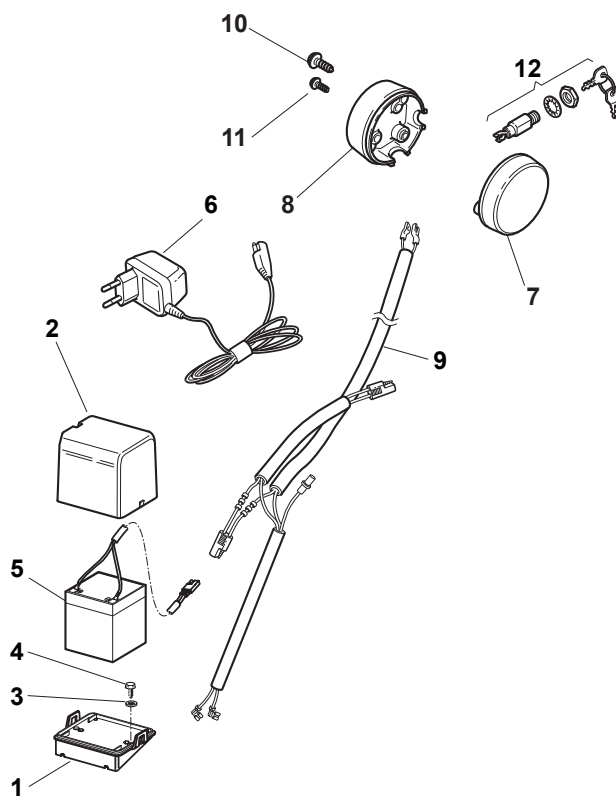

# NTL 484 TR/TRE-R (ROLLER)

WBH Petrol Steel Handle, Upper Part

Issue 8 - 2015

Fig.	Quantity	Part No	Description	Notes
27	1	381005185/0	Right Bracket	Stiga Grey
28	1	381005187/0	Left Bracket	Stiga Grey
25	1	381030092/1	Cable Rear Drive	
1	2	381007048/0	Handle, Lower Part	
2	2	112727803/0	Screw	
3	2	112521330/0	Washer	
4	2	112154510/0	Nut	
5	2	112155000/0	Nut	
6	2	112760605/0	Screw	
7	2	112819120/0	Screw	
8	2	112523060/0	Washer	
9	2	322399804/1	Nut	
10	2	112293200/0	Nut	
11	2	322399835/0	Knob	
12	2	122131750/0	Nut	
13	2	322680016/0	Washer	
14	2	381003253/0	Handle	
15	1	118390020/0	Conduit Clip Caproeurope	
16	1	181030053/0	Cable, Thread Engine Brake	GGP Engine
16	1	181030056/0	Cable, Thread Engine Brake	B&S Engine
16	1	181030070/0	Cable, Thread Engine Brake	Honda Engine
17	1	112154510/0	Nut	
18	1	112521330/0	Washer	
19	1	122430313/0	Guide Spring	
20	1	322545204/0	Fulcrum Pin	
21	1	181003300/1	Lever, Engine Brake Black	
22	1	122291050/0	Handgrip Black	
23	1	381006838/0	Handle, Upper Part Black	
24	1	181003301/0	Drive Control Lever	
26	2	122041966/0	Bushing	
27	1	381005149/0	Right Bracket	Black
28	1	381005151/0	Left Bracket	Black

# NTL 484 TR/TRE-R (ROLLER)

WBH Petrol Steel Controls

Issue 8 - 2015

Fig.	Quantity	Part No	Description	Notes
1	1	181005525/0	Throttle Cable	for B&S 500-550-575 Series
1	1	181005537/0	Throttle Cable	for GGP RS/RSC/RSCT Engines
1	1	181005501/1	Throttle Cable	for GGP and HONDA Engines
2	1	112735103/0	Screw	
3	1	112523040/0	Washer	