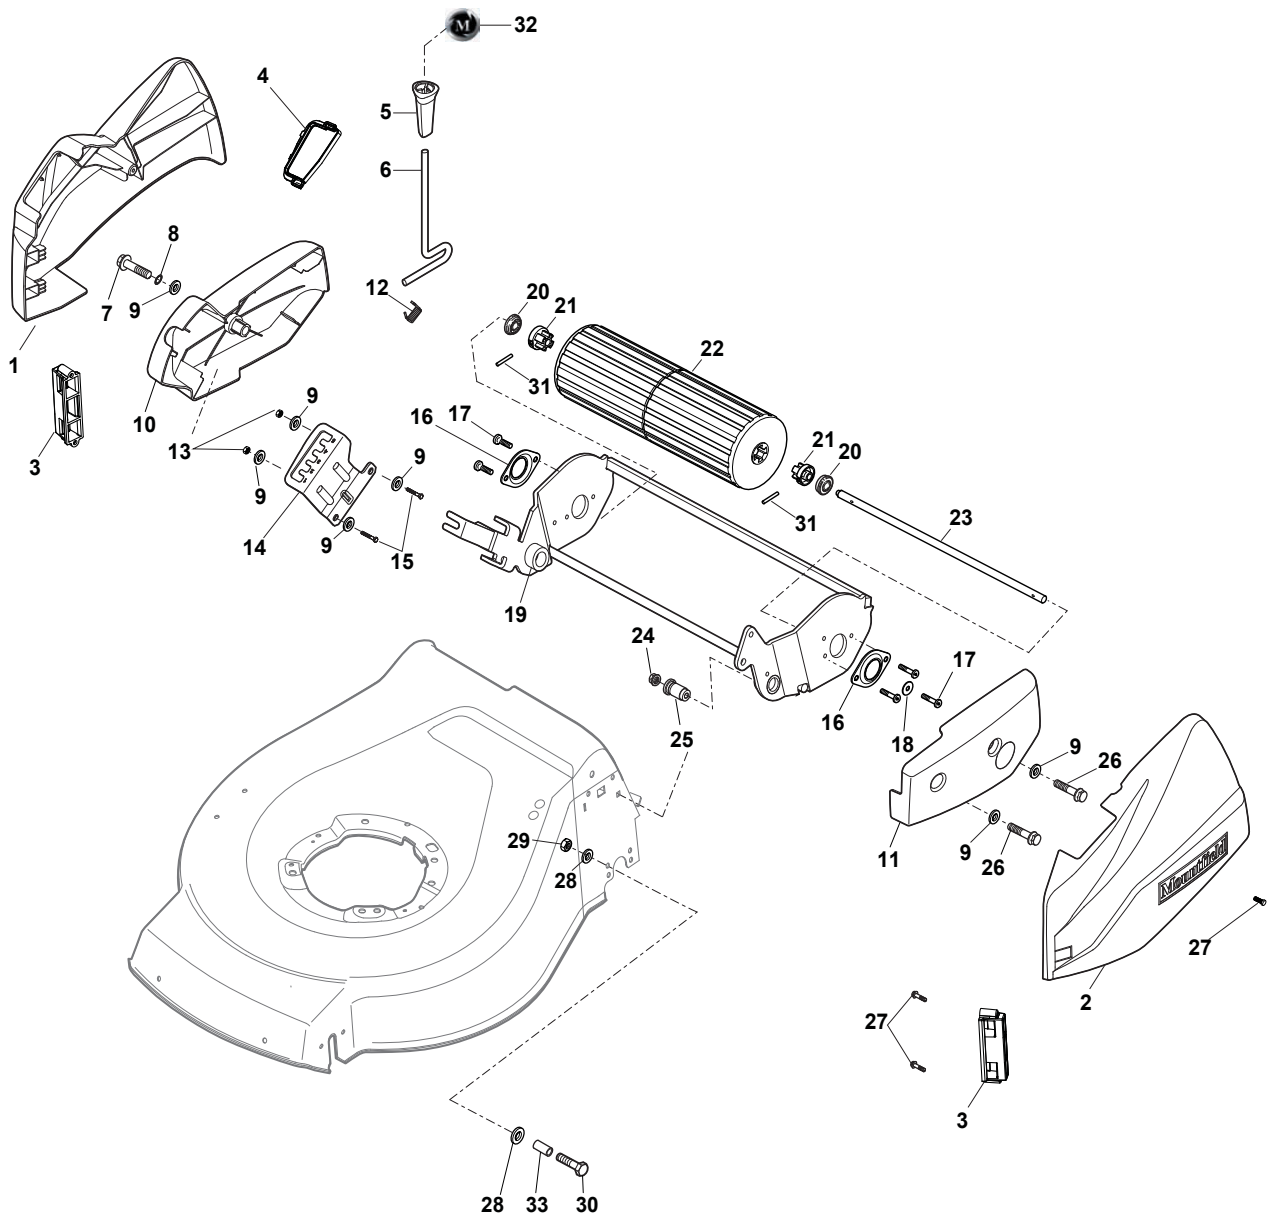

# NTL 484 TR/TRE-R (ROLLER)

WBH Petrol Steel Controls

Issue 8 - 2015

Fig.	Quantity	Part No	Description	Notes
1	1	181005525/0	Throttle Cable	for B&S 500-550-575 Series
1	1	181005537/0	Throttle Cable	for GGP RS/RSC/RSCT Engines
1	1	181005501/1	Throttle Cable	for GGP and HONDA Engines
2	1	112735103/0	Screw	
3	1	112523040/0	Washer	

# NTL 484 TR/TRE-R (ROLLER)

WBH Petrol Steel Controls

Issue 8 - 2015

Fig.	Quantity	Part No	Description	Notes
1	1	322785123/0	Battery Support	
2	1	322109530/0	Battery Cover	
3	1	112521310/0	Washer	
4	1	112731590/0	Screw	
5	1	118120052/0	Battery	
6	1	118204120/0	Battery Charger	CE plugg
6	1	118204121/0	Battery Charger	UK plugg
7	1	322722800/0	Starting Block Inner Half-Bearing	
8	1	322722801/0	Starting Block Outer Half-Bearing	
9	1	118204195/0	Electric Start Wire	
10	2	112728702/0	Screw	
11	1	112728691/0	Screw	
12	1	118450051/0	Switch	

# NTL 484 TR/TRE-R (ROLLER)

WBH Petrol Steel Ass.Y Roller

Issue 8 - 2015

Fig.	Quantity	Part No	Description	Notes
30	1	112691700/0	Screw	
26	1	122167840/0	Spacer	
1	1	322060248/0	R Protection	
2	1	322060249/0	L Protection	
3	2	322546053/0	Plate	
4	1	322570209/0	Plate	
5	1	322394516/0	Knob	
6	1	322321547/0	Lever, Height Adjustment	
7	1	112735594/0	Screw	
8	1	119035002/0	Or Ring	
9	7	112523040/0	Washer	
10	2	112735592/0	Screw	
11	2	112620210/0	Elastic Pin	
12	1	122446194/0	Spring	
13	1	112154510/0	Nut	
14	1	322735603/0	Sector, Height Adjustment	
15	2	112727803/0	Screw	
16	2	322207325/0	Bearing	
17	7	112735662/1	Screw	
18	1	122671650/0	Washer	
19	1	381005169/0	Support	
20	2	119216036/0	Bearing	
21	2	322855000/0	Tractor Roller	
22	1	381007401/0	Roller	
23	1	122033361/0	Axle, Roller	
24	2	112293201/0	Nut	
25	2	122785132/0	Roller Support	
28	3	122671651/0	Washer	
29	1	112155015/0	Nut	
31	2	112620210/0	Elastic Pin	