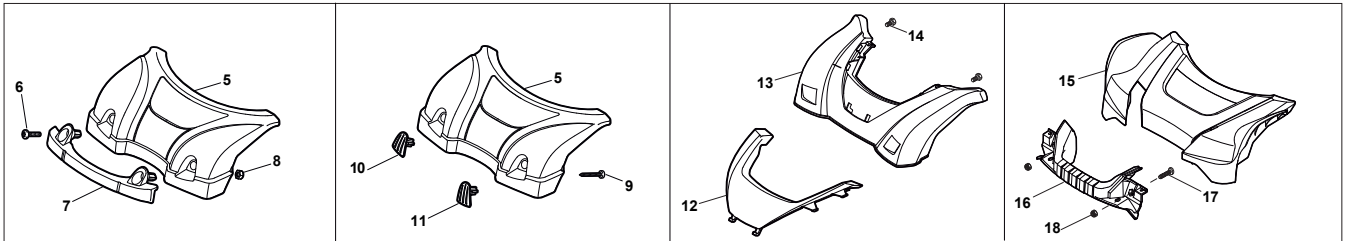

# NTL 484 TR/TRE-R (ROLLER)

WBH Petrol Steel Deck And Height Adjusting

Issue 8 - 2015

Fig.	Quantity	Part No	Description	Notes
1	1	381004544/0	Red Deck	
2	2	322785304/0	Support	
3	4	112728697/0	Screw	
4	2	322545154/0	Plate	
5	4	112728697/0	Screw	
6	1	381002041/0	Rod, Height Adjustment	
7	2	112436051/0	Plate	
8	1	122446193/0	Spring	
9	1	381302859/0	Rear Wheel Axle	
10	1	122171002/0	Spacer	
11	4	112727803/0	Screw	
12	4	112154510/0	Nut	
14	2	381007448/1	Wheel	
16	2	112155000/0	Nut	
17	2	112521350/0	Washer	
19	1	322500102/0	Front Combi	
20	2	112523000/1	Washer	
21	2	112728124/0	Screw	
22	1	112728450/0	Screw	
23	1	322034002/0	Washing Connection	
24	2	322110636/0	Hub Cap Grey	
25	2	322110638/0	Hub Cap Grey	
25	2	322110647/0	Hub Cap Yellow	
26	2	322110687/0	Hub Cap Grey	
27	2	322110382/0	Hub Cap Grey	