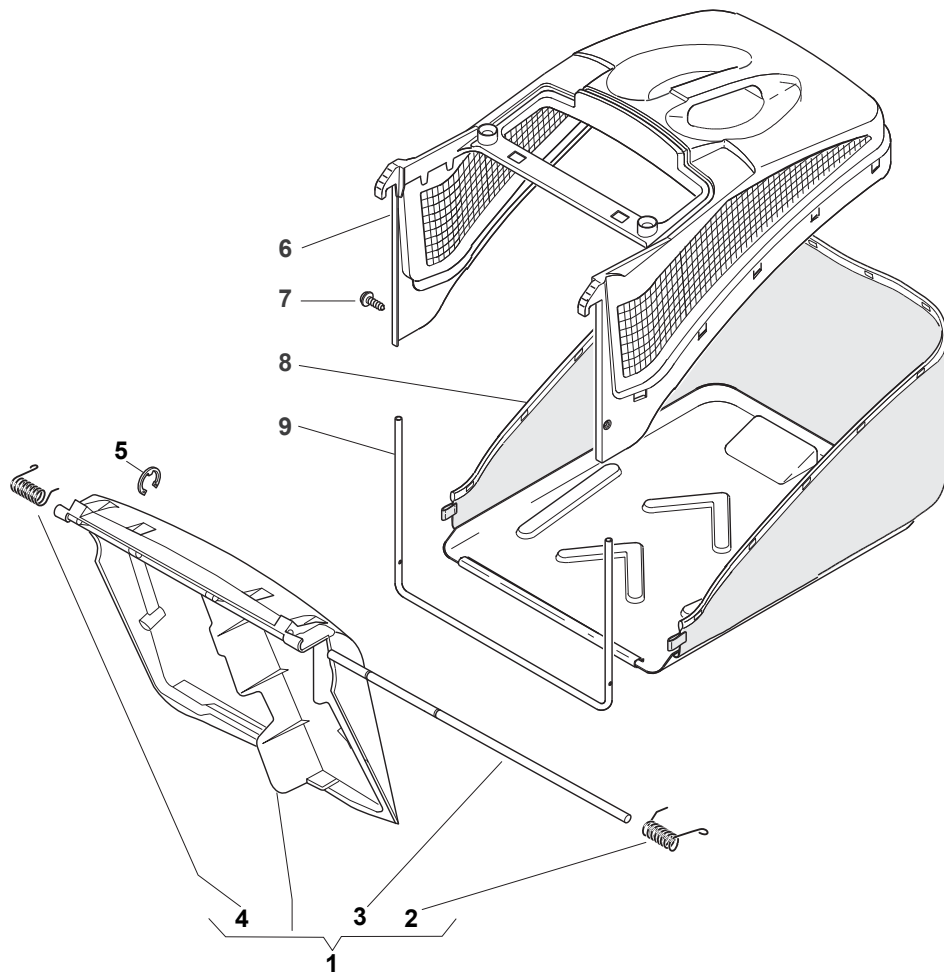

Fig.	Quantity	Part No	Description	Notes
1	3	112735108/1	Screw	
2	1	122463012/2	Hub, Crankshaft Ø 22.2	for B&S and GGP Engines
2	1	122463020/1	Hub, Crankshaft Ø 25	for HONDA Engines
3	1	181004397/0	Blade Winged	
4	1	122160400/0	Elastic Disc	
5	1	112523080/0	Washer	
6	1	112735698/0	Screw	
7	1	112139100/0	Feather, Crankshaft Ø 22,2	for B&S and GGP Engines
7	1	112139150/0	Feather, Crankshaft Ø 25	for HONDA Engines