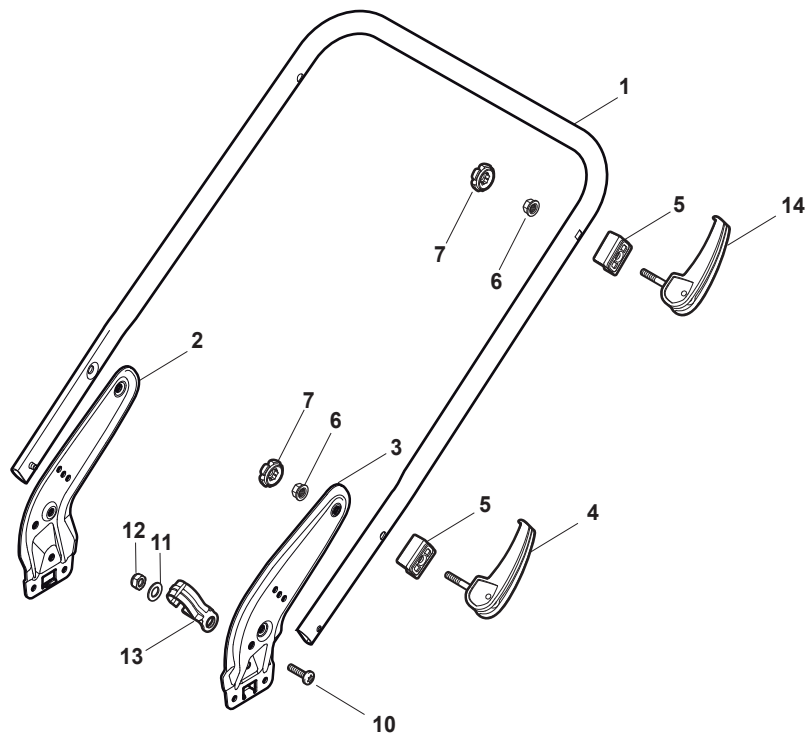

Fig.	Quantity	Part No	Description	Notes
1	1	322108295/1	Side Ejection Conveyor	
2	1	322600313/0	Ejection Guard	
3	2	112727803/0	Screw	
4	1	322806639/0	Fulcrum Pin	
5	2	112154510/0	Nut	
6	2	118203853/0	Screw	
7	1	122450456/0	Spring	
8	1	122517869/1	Pin	
9	2	112604896/0	Crown Fastener	

Fig.	Quantity	Part No	Description	Notes
1	1	322500102/0	Front Combi	
2	2	112523000/1	Washer	
3	2	112728124/0	Screw	
5	1	322226143/0	Mask, Red	
5	1	322226144/0	Mask, Yellow	with Stiga Logo
5	1	322226151/0	Mask, Black	with Stiga Logo
5	1	322226153/0	Mask, Black	
5	1	322226155/0	Mask, Yellow	
6	2	112727799/0	Screw	
7	1	322393638/0	Handlegrip Black	
7	1	322393639/0	Handle, Grey	
7	1	322393640/0	Handle, Yellow	
8	2	112154510/0	Nut	
9	2	112728697/0	Screw	
10	1	322820082/0	Cap	
11	1	322820083/0	Cap	
12	1	322226167/0	Front Plate	
13	1	322226165/0	Mask, Black	
14	2	112728300/0	Screw	
15	1	322226157/0	Mask, Black	
16	1	322393642/0	Bumper Handle	
17	2	112727799/0	Screw	
18	2	112154510/0	Nut	

Fig.	Quantity	Part No	Description	Notes
1	1	381006719/0	Handle Lower Part	Black
1	1	381006720/0	Handle Lower Part	Grey
1	1	381007539/0	Handle, Lower Part Yellow	Yellow
2	1	381005149/0	Right Bracket	Black
2	1	381005185/0	Right Bracket	Stiga Grey
3	1	381005151/0	Left Bracket	Black
3	1	381005187/0	Left Bracket	Stiga Grey
4	4	381003253/0	Handle	
5	4	322680016/0	Washer	
6	4	122131750/0	Nut	
7	4	322399835/0	Knob	
10	2	112760605/0	Screw	
11	2	125038002/1	Bushing	
12	2	112155000/0	Nut	
13	1	322192156/0	Clip	
14	2	381103350/0	Handle	

Fig.	Quantity	Part No	Description	Notes
1	1	381007043/0	Handle Lower Part	
2	1	381005133/0	Right Bracket	
3	1	381005135/0	Left Bracket	
4	1	112819120/0	Screw	
5	4	122680006/1	Washer	
6	4	322399804/1	Nut	
7	4	112293200/0	Nut	
10	4	112760605/0	Screw	
11	1	125038002/1	Bushing	
12	2	112155000/0	Nut	
13	2	322192156/0	Clip	
14	1	112523040/0	Washer	
15	1	112154510/0	Nut	
16	1	112369500/0	Elastic Washer	