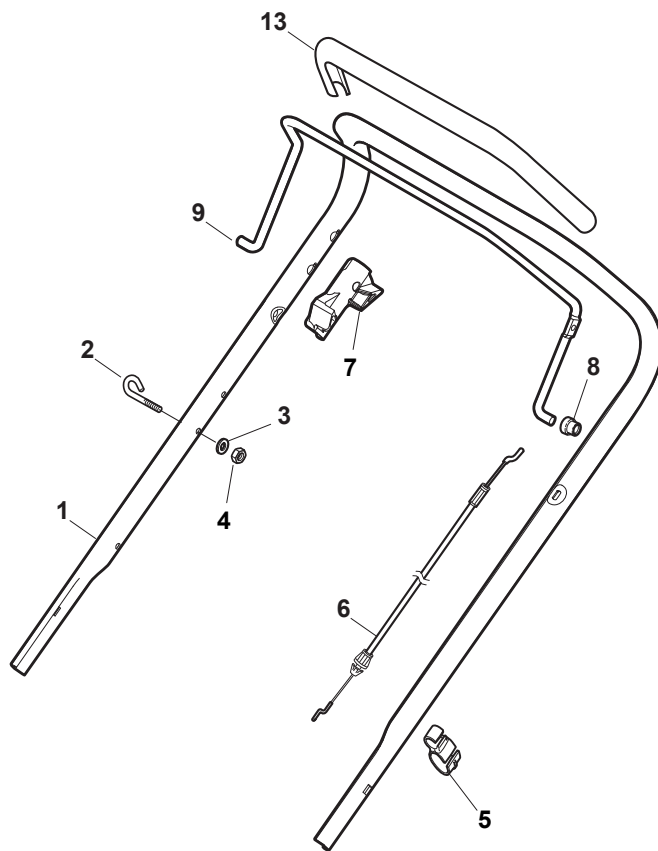

Fig.	Quantity	Part No	Description	Notes
1	1	322108295/1	Side Ejection Conveyor	
2	1	322600313/0	Ejection Guard	
3	2	112727803/0	Screw	
4	1	322806639/0	Fulcrum Pin	
5	2	112154510/0	Nut	
6	2	118203853/0	Screw	
7	1	122450456/0	Spring	
8	1	122517869/1	Pin	
9	2	112604896/0	Crown Fastener	

Fig.	Quantity	Part No	Description	Notes
1	1	381006979/2	Upper Handle	
2	1	112727787/0	Screw	
3	1	322551640/0	Plate	
5	1	181030056/0	Cable, Thread Engine Brake	Honda / B&S / GGP Engine
6	1	112154510/0	Nut	
7	1	112154510/0	Nut	
8	1	112521330/0	Washer	
9	1	122430313/0	Guide Spring	
10	1	381003330/0	Lever, Engine Brake	

Fig.	Quantity	Part No	Description	Notes
1	1	381006838/0	Handle, Upper Part Black	Black without sponge handgrip
1	1	381006839/0	Handle, Upper Part	Black with sponge handgrip
1	1	381007525/0	Handle, Upper Part Grey	Grey with sponge handgrip
2	1	122430313/0	Guide Spring	
3	1	112521330/0	Washer	
4	1	112154510/0	Nut	
5	1	118390020/0	Conduit Clip Caproeurope	
6	1	181030053/0	Cable, Thread Engine Brake	B&S 625-675 Series / GGP Engine
6	1	181030056/0	Cable, Thread Engine Brake	B&S 450-500-550-575 Series
6	1	181030070/0	Cable, Thread Engine Brake	Honda Engine
7	1	322545204/0	Fulcrum Pin	
8	1	122041966/0	Bushing	
9	1	181003300/0	Lever, Engine Brake	
13	1	122291050/0	Handgrip Black	

Fig.	Quantity	Part No	Description	Notes
1	1	381006840/0	Handle, Upper Part	DELTA Dashboard or NT Throttle
1	1	381007520/0	Handle, Upper Part	TD-CA Dashboard
2	1	122430313/0	Guide Spring	
3	1	112521330/0	Washer	
4	1	112154510/0	Nut	
5	1	118390020/0	Conduit Clip Caproeurop	
6	1	181030053/0	Cable, Thread Engine Brake	GGP Engine / B&S 450-500-550-625-675 Series
6	1	181030056/0	Cable, Thread Engine Brake	B&S 450-500-550-575 Series
6	1	181030070/0	Cable, Thread Engine Brake	Honda Engine
9	1	181003363/1	Lever, Engine Brake Black	
13	1	122291050/0	Handgrip Black	