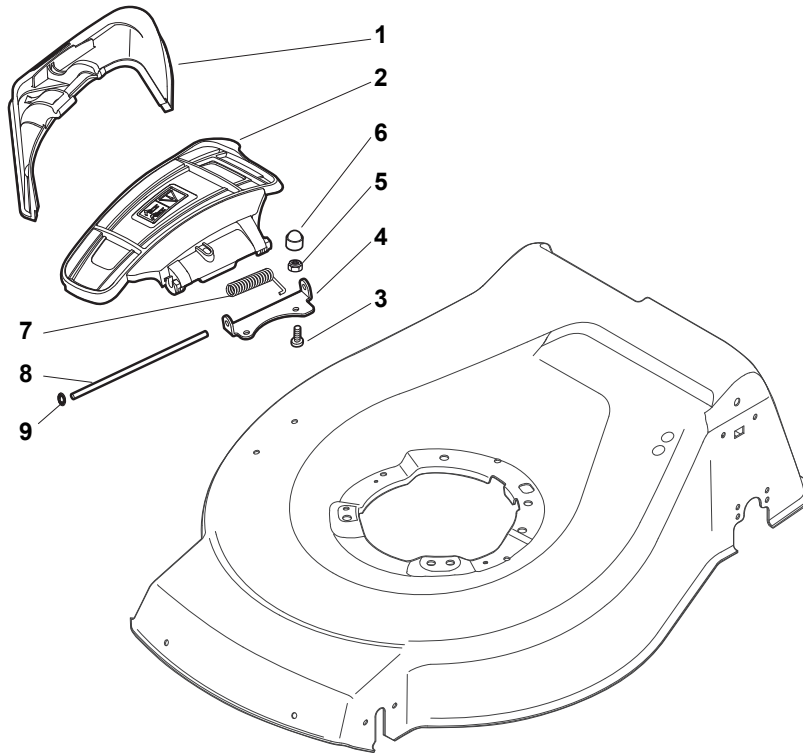

THIS INFORMATION IS NOT INTENDED FOR SALE OR RESALE, AND THIS NOTICE MUST REMAIN ON ALL COPIES.

Fig.	Quantity	Part No	Description	Notes
20	1	322394522/0	Knob	Delta Knob
1	1	381004536/0	Red Deck	
1	1	381004538/0	Red Deck	Side Discharge
1	1	381004562/0	Yellow Deck	
1	1	381004731/0	Grey Deck	Side Discharge
1	1	381004741/0	Grey Deck	
2	1	122534131/0	Pin	
3	1	322322851/0	Lever, Height Adjustment	
4	1	112154510/0	Nut	
5	1	112788512/0	Screw	
6	1	322394503/0	Knob	NT Knob
7	1	112521310/0	Washer	
8	1	112150000/0	Nut	
9	1	112369500/0	Elastic Washer	
10	1	122943013/0	Screw	
11	1	381002029/0	Rod, Height Adjustment	
12	1	112436051/0	Plate	
13	3	112727803/0	Screw	
14	3	112154510/0	Nut	
15	1	112727801/0	Screw	
16	1	381002883/1	Front Wheel Axle	
17	1	112154510/0	Nut	
18	1	112728450/0	Screw	
19	1	322034002/0	Washing Connection	
21	4	322600145/0	Protection, Wheel	
24	4	112521350/0	Washer	
25	4	112155000/0	Nut	
31	1	381302823/0	Axle, Rear Wheels   Rear Wheel Axle	
33	4	112728697/0	Screw	
34	2	322545152/0	Plate	
35	4	112728697/0	Screw	
36	2	322785304/1	Support	
40	1	122446192/0	Spring	

Fig.	Quantity	Part No	Description	Notes
1	1	322108295/1	Side Ejection Conveyor	
2	1	322600313/0	Ejection Guard	
3	2	112727803/0	Screw	
4	1	322806639/0	Fulcrum Pin	
5	2	112154510/0	Nut	
6	2	118203853/0	Screw	
7	1	122450456/0	Spring	
8	1	122517869/1	Pin	
9	2	112604896/0	Crown Fastener	