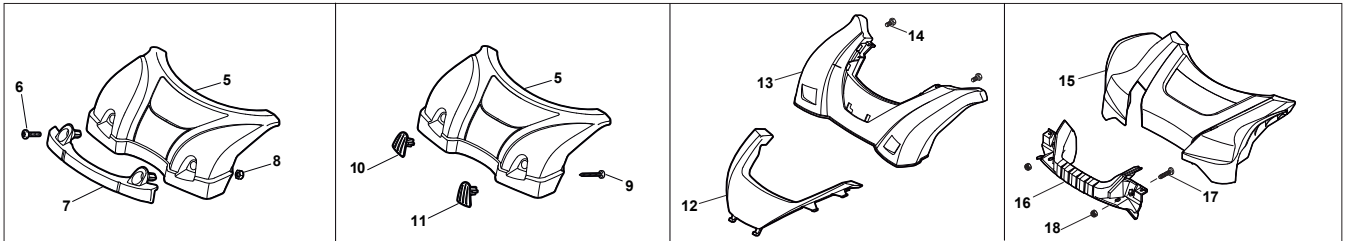

THIS INFORMATION IS NOT INTENDED FOR SALE OR RESALE, AND THIS NOTICE MUST REMAIN ON ALL COPIES.

Fig.	Quantity	Part No	Description	Notes
20	1	322394522/0	Knob	Delta Knob
1	1	381004536/0	Red Deck	
1	1	381004538/0	Red Deck	Side Discharge
1	1	381004562/0	Yellow Deck	
1	1	381004731/0	Grey Deck	Side Discharge
1	1	381004741/0	Grey Deck	
2	1	122534131/0	Pin	
3	1	322322851/0	Lever, Height Adjustment	
4	1	112154510/0	Nut	
5	1	112788512/0	Screw	
6	1	322394503/0	Knob	NT Knob
7	1	112521310/0	Washer	
8	1	112150000/0	Nut	
9	1	112369500/0	Elastic Washer	
10	1	122943013/0	Screw	
11	1	381002029/0	Rod, Height Adjustment	
12	1	112436051/0	Plate	
13	3	112727803/0	Screw	
14	3	112154510/0	Nut	
15	1	112727801/0	Screw	
16	1	381002883/1	Front Wheel Axle	
17	1	112154510/0	Nut	
18	1	112728450/0	Screw	
19	1	322034002/0	Washing Connection	
21	4	322600145/0	Protection, Wheel	
24	4	112521350/0	Washer	
25	4	112155000/0	Nut	
31	1	381302823/0	Axle, Rear Wheels   Rear Wheel Axle	
33	4	112728697/0	Screw	
34	2	322545152/0	Plate	
35	4	112728697/0	Screw	
36	2	322785304/1	Support	
40	1	122446192/0	Spring	

Fig.	Quantity	Part No	Description	Notes
1	1	322108295/1	Side Ejection Conveyor	
2	1	322600313/0	Ejection Guard	
3	2	112727803/0	Screw	
4	1	322806639/0	Fulcrum Pin	
5	2	112154510/0	Nut	
6	2	118203853/0	Screw	
7	1	122450456/0	Spring	
8	1	122517869/1	Pin	
9	2	112604896/0	Crown Fastener	