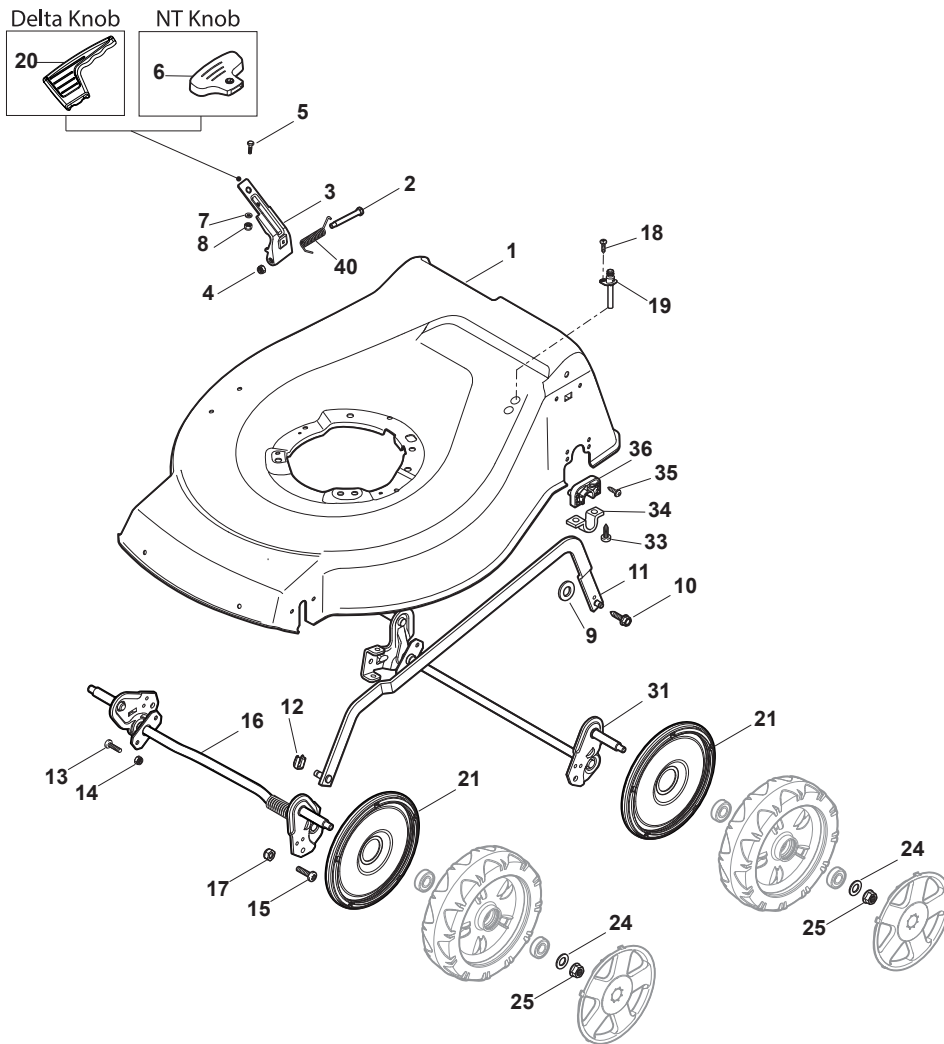

THIS INFORMATION IS NOT INTENDED FOR SALE OR RESALE, AND THIS NOTICE MUST REMAIN ON ALL COPIES.

Fig.	Quantity	Part No	Description	Notes
20	1	322394522/0	Knob	Delta Knob
1	1	381004536/0	Red Deck	
1	1	381004538/0	Red Deck	Side Discharge
1	1	381004562/0	Yellow Deck	
1	1	381004731/0	Grey Deck	Side Discharge
1	1	381004741/0	Grey Deck	
2	1	122534131/0	Pin	
3	1	322322851/0	Lever, Height Adjustment	
4	1	112154510/0	Nut	
5	1	112788512/0	Screw	
6	1	322394503/0	Knob	NT Knob
7	1	112521310/0	Washer	
8	1	112150000/0	Nut	
9	1	112369500/0	Elastic Washer	
10	1	122943013/0	Screw	
11	1	381002029/0	Rod, Height Adjustment	
12	1	112436051/0	Plate	
13	3	112727803/0	Screw	
14	3	112154510/0	Nut	
15	1	112727801/0	Screw	
16	1	381002883/1	Front Wheel Axle	
17	1	112154510/0	Nut	
18	1	112728450/0	Screw	
19	1	322034002/0	Washing Connection	
21	4	322600145/0	Protection, Wheel	
24	4	112521350/0	Washer	
25	4	112155000/0	Nut	
31	1	381302823/0	Axle, Rear Wheels   Rear Wheel Axle	
33	4	112728697/0	Screw	
34	2	322545152/0	Plate	
35	4	112728697/0	Screw	
36	2	322785304/1	Support	
40	1	122446192/0	Spring	

Fig.	Quantity	Part No	Description	Notes
1	1	322108295/1	Side Ejection Conveyor	
2	1	322600313/0	Ejection Guard	
3	2	112727803/0	Screw	
4	1	322806639/0	Fulcrum Pin	
5	2	112154510/0	Nut	
6	2	118203853/0	Screw	
7	1	122450456/0	Spring	
8	1	122517869/1	Pin	
9	2	112604896/0	Crown Fastener	