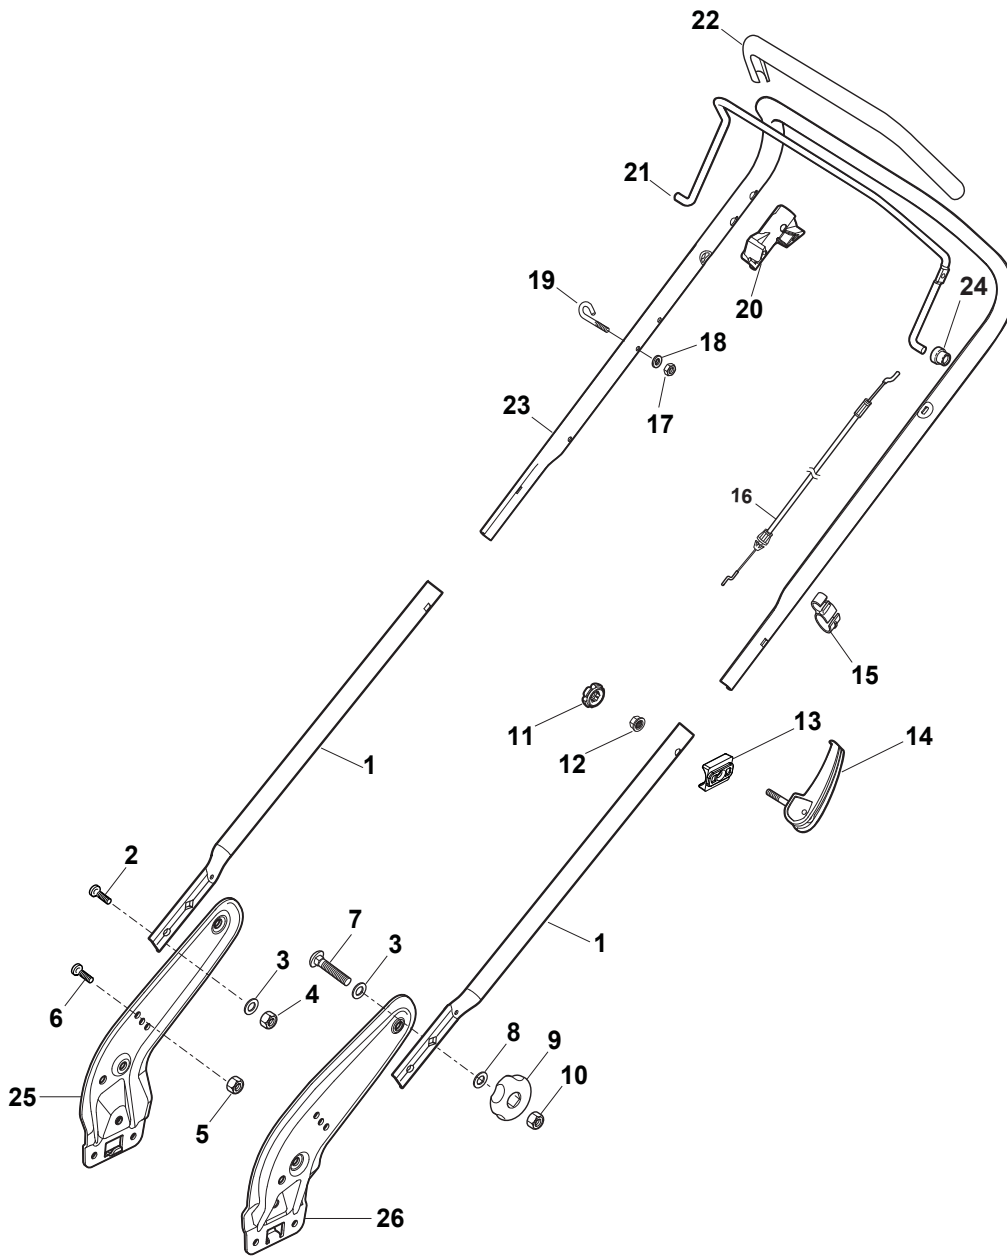

NTL 484-R (ROLLER)

WBH Petrol Steel Handle, Upper Part

Issue 8 - 2015

Fig.	Quantity	Part No	Description	Notes
25	1	381005185/0	Right Bracket	Stiga Grey
26	1	381005187/0	Left Bracket	Stiga Grey
1	2	381007048/0	Handle, Lower Part	
2	2	112727803/0	Screw	
3	2	112521330/0	Washer	
4	2	112154510/0	Nut	
5	2	112155000/0	Nut	
6	2	112760605/0	Screw	
7	2	112691200/0	Screw	
8	2	112523060/0	Washer	
9	2	322399804/1	Nut	
10	2	112293200/0	Nut	
11	2	322399835/0	Knob	
12	2	122131750/0	Nut	
13	2	322680016/0	Washer	
14	2	381003253/0	Handle	
15	1	118390020/0	Conduit Clip Caproeuope	
16	1	181030053/0	Cable, Thread Engine Brake	GGP Engine
16	1	181030056/0	Cable, Thread Engine Brake	B&S Engine
16	1	181030070/0	Cable, Thread Engine Brake	Honda Engine
17	1	112154510/0	Nut	
18	1	112521330/0	Washer	
19	1	122430313/0	Guide Spring	
20	1	322545204/0	Fulcrum Pin	
21	1	181003300/1	Lever, Engine Brake Black	
22	1	122291050/0	Handgrip Black	
23	1	381006838/0	Handle, Upper Part Black	
24	1	122041966/0	Bushing	
25	1	381005149/0	Right Bracket	Black
26	1	381005151/0	Left Bracket	Black