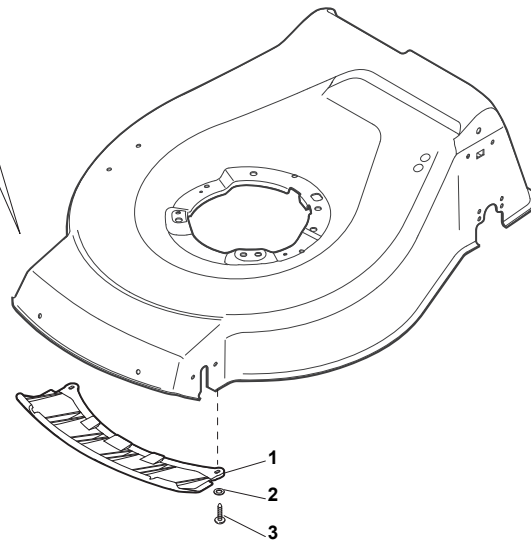

Parts Catalogue

for model
NTL 484-R (Roller)

- Use GLOBAL GARDEN PRODUCT Genuine Spare Parts specified in the parts list for repair and/or replacement.
- The contents described in the parts list may change due to improvement.
- The drawings of the spare parts are only indicative and might not represent the part in question exactly.
- The indications "right" - "left" - "front" - "rear" refer to the position of the operator when using the machine.
- When placing orders of parts for repair and/or replacement, make sure that the illustrated parts list is the one applying to the machine's year of manufacture, as shown on the identification plate attached to the machine.

THIS INFORMATION IS NOT INTENDED FOR SALE OR RESALE, AND THIS NOTICE MUST REMAIN ON ALL COPIES.

NTL 484-R (ROLLER)

WBH Petrol Steel Deck And Height Adjusting

Issue 8 - 2015

Fig.	Quantity	Part No	Description	Notes
1	1	381004544/0	Red Deck	
2	2	322785304/0	Support	
3	4	112728697/0	Screw	
4	2	322545154/0	Plate	
5	4	112728697/0	Screw	
6	1	381002041/0	Rod, Height Adjustment	
7	2	112436051/0	Plate	
8	1	122446193/0	Spring	
9	1	381302859/0	Rear Wheel Axle	
10	1	122171002/0	Spacer	
11	4	112727803/0	Screw	
12	4	112154510/0	Nut	
14	2	381007448/1	Wheel	
16	2	112155000/0	Nut	
17	2	112521350/0	Washer	
19	1	322500102/0	Front Combi	
20	2	112523000/1	Washer	
21	2	112728124/0	Screw	
22	1	112728450/0	Screw	
23	1	322034002/0	Washing Connection	
24	2	322110636/0	Hub Cap Grey	
25	2	322110638/0	Hub Cap Grey	
25	2	322110647/0	Hub Cap Yellow	
26	2	322110687/0	Hub Cap Grey	
27	2	322110382/0	Hub Cap Grey	