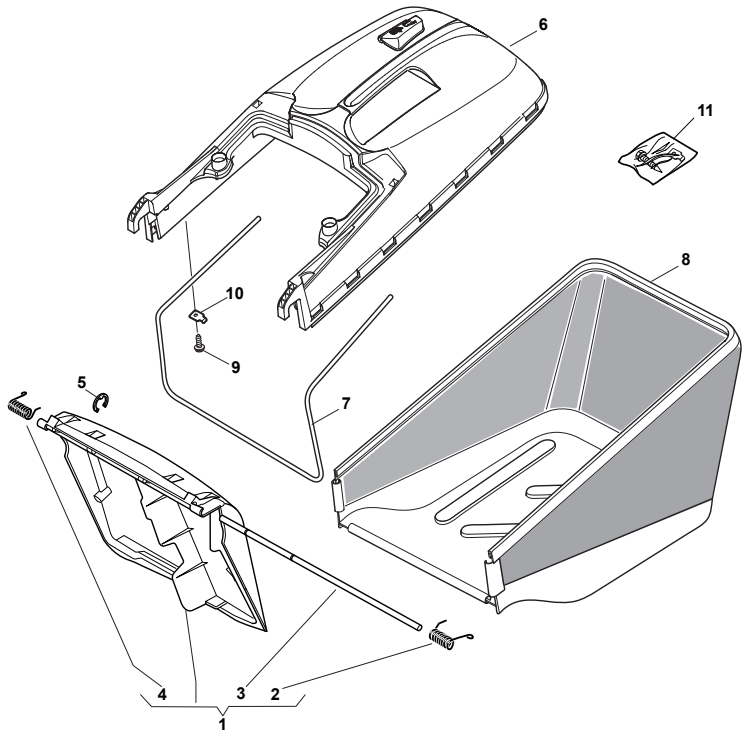

NTL 484-R (ROLLER)

WBH Petrol Steel Grass-Catcher

Issue 8 - 2015

Fig.	Quantity	Part No	Description	Notes
1	1	381008021/2	Stone Guard	Black
2	1	122450466/0	Left Spring	
3	1	122517882/0	Pin	
4	1	122450465/0	Right Spring	
5	1	112000930/0	Benzing Ring	
6	1	381486014/0	Grass-Box, Upper Part	
7	1	122608527/0	Grassc. Lower Stiff.	
8	1	181002223/0	Box, Fabric Black	
9	2	112728680/0	Screw	
10	2	322545159/0	Plate	
11	1	381008707/0	Outfit, Screws