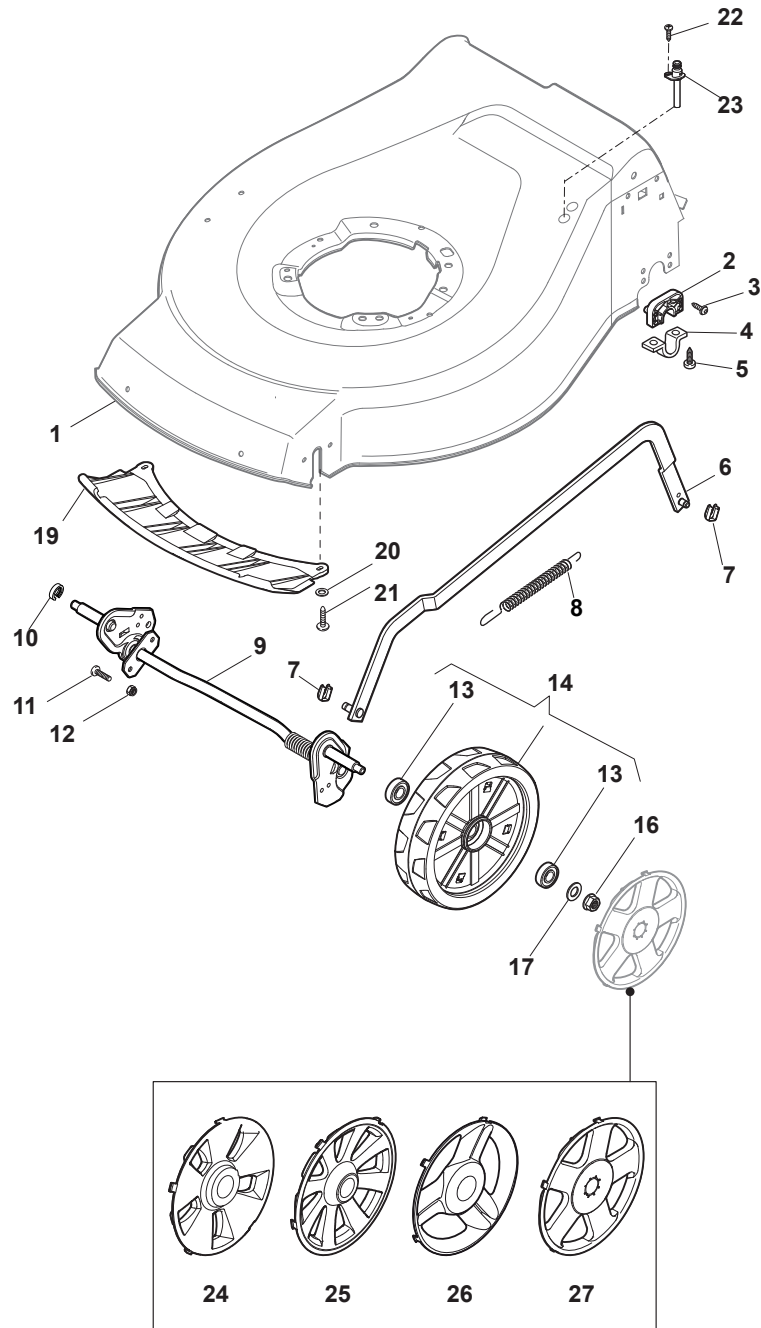

Parts Catalogue

for model
NTL 484-R (Roller)

- Use GLOBAL GARDEN PRODUCT Genuine Spare Parts specified in the parts list for repair and/or replacement.
- The contents described in the parts list may change due to improvement.
- The drawings of the spare parts are only indicative and might not represent the part in question exactly.
- The indications "right" - "left" - "front" - "rear" refer to the position of the operator when using the machine.
- When placing orders of parts for repair and/or replacement, make sure that the illustrated parts list is the one applying to the machine's year of manufacture, as shown on the identification plate attached to the machine.

THIS INFORMATION IS NOT INTENDED FOR SALE OR RESALE, AND THIS NOTICE MUST REMAIN ON ALL COPIES.

NTL 484-R (ROLLER)

WBH Petrol Steel Deck And Height Adjusting

Issue 8 - 2015

Fig.	Quantity	Part No	Description	Notes
1	1	381004544/0	Red Deck	
2	2	322785304/0	Support	
3	4	112728697/0	Screw	
4	2	322545154/0	Plate	
5	4	112728697/0	Screw	
6	1	381002041/0	Rod, Height Adjustment	
7	2	112436051/0	Plate	
8	1	122446193/0	Spring	
9	1	381302859/0	Rear Wheel Axle	
10	1	122171002/0	Spacer	
11	4	112727803/0	Screw	
12	4	112154510/0	Nut	
14	2	381007448/1	Wheel	
16	2	112155000/0	Nut	
17	2	112521350/0	Washer	
19	1	322500102/0	Front Combi	
20	2	112523000/1	Washer	
21	2	112728124/0	Screw	
22	1	112728450/0	Screw	
23	1	322034002/0	Washing Connection	
24	2	322110636/0	Hub Cap Grey	
25	2	322110638/0	Hub Cap Grey	
25	2	322110647/0	Hub Cap Yellow	
26	2	322110687/0	Hub Cap Grey	
27	2	322110382/0	Hub Cap Grey	