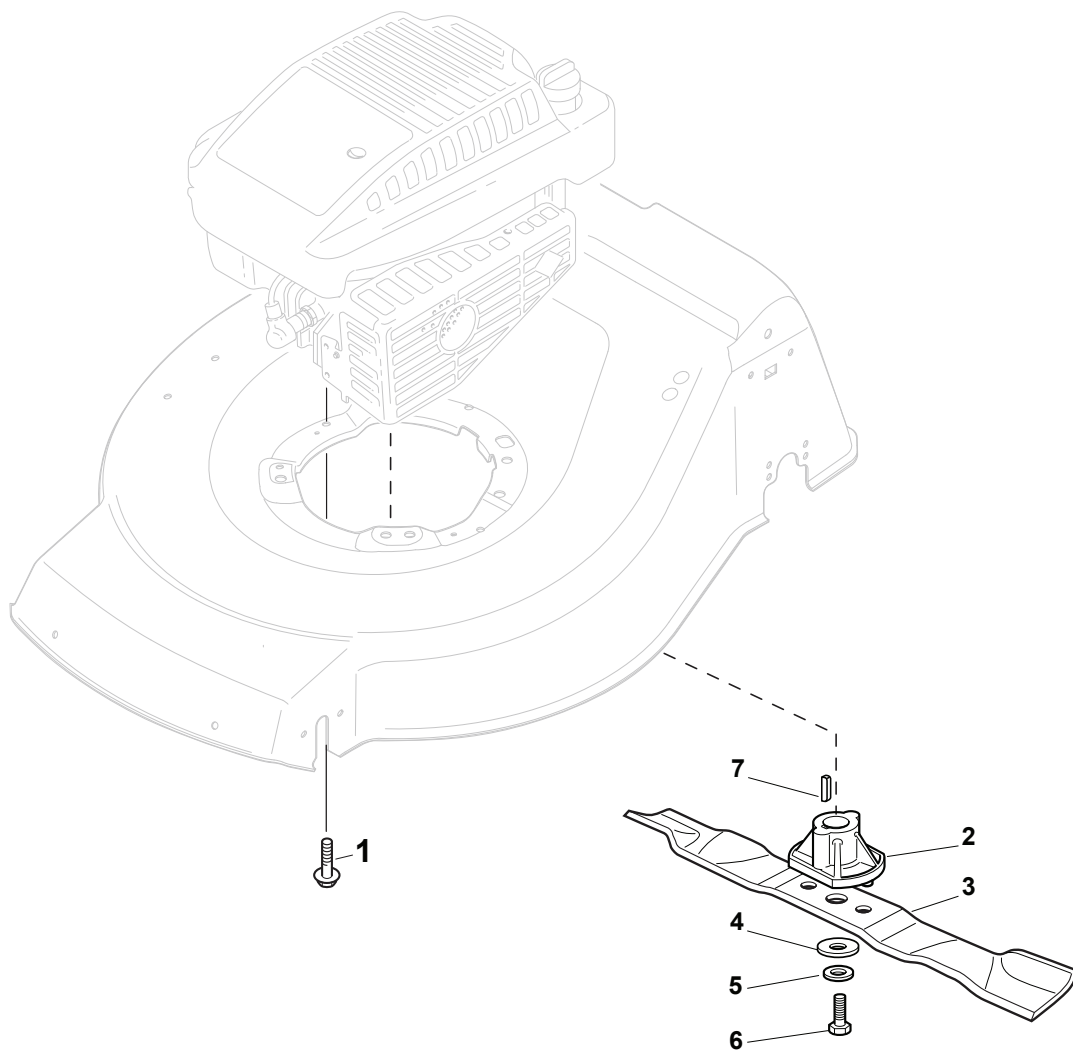

NTL 484-R (ROLLER)

WBH Petrol Steel Roller

Issue 8 - 2015

Fig.	Quantity	Part No	Description	Notes
34	1	122167840/0	Spacer	
1	1	322060246/0	Right Carter	
2	2	322060247/0	Left Carter	
3	2	322546053/0	Plate	
4	1	322570209/0	Plate	
5	1	322394516/0	Knob	
6	1	322321547/0	Lever, Height Adjustment	
7	1	112735594/0	Screw	
8	1	119035002/0	Or Ring	
9	7	112523040/0	Washer	
10	1	322060248/0	R Protection	
11	1	322060249/0	L Protection	
12	1	122446194/0	Spring	
13	1	112154510/0	Nut	
14	1	322735603/0	Sector, Height Adjustment	
15	2	112727803/0	Screw	
16	2	112000957/0	Benzing Ring	
17	4	322672151/0	Antifriction Washer	
18	2	322034512/0	Bushing	
19	1	381005169/0	Support	
20	2	122430210/0	Bearing	
21	2	381007400/0	Roller	
22	1	112521370/0	Washer	
23	1	122033360/0	Axle, Roller	
24	2	112293201/0	Nut	
25	2	122785132/0	Roller Support	
26	2	112735592/0	Screw	
27	6	112728706/0	Screw	
28	3	122671651/0	Washer	
29	1	112155015/0	Nut	
30	1	125580030/0	Belt Guide Peg	
31	1	114366134/0	Label	
32	2	112691700/0	Screw	
33	2	112523060/0	Washer	

CARTER STANDARD (No Mulching)

CARTER MULCHING (No Mulching)

KIT MULCHING

NTL 484-R (ROLLER)

WBH Petrol Steel Protection, Belt

Issue 8 - 2015

Fig.	Quantity	Part No	Description	Notes
1	1	322291150/0	Rubber Insert	
2	1	122060192/0	Belt Protection	
3	1	112728530/0	Screw	
4	3	112728530/0	Screw	
5	1	322060198/1	Belt Protection	
6	1	322140223/0	Deflector	
7	1	322500102/0	Front Combi	
8	2	112523000/1	Washer	
9	2	112728124/0	Screw	

NTL 484-R (ROLLER)

WBH Petrol Steel Blade

Issue 8 - 2015

Fig.	Quantity	Part No	Description	Notes
1	3	112735108/1	Screw	
2	1	122463012/2	Hub, Crankshaft Ø 22.2	for B&S and GGP Engines
2	1	122463020/1	Hub, Crankshaft Ø 25	for HONDA Engines
3	1	181004458/0	Mulching Blade	
4	1	122160400/0	Elastic Disc	
5	1	112523080/0	Washer	
6	1	112735698/0	Screw	
7	1	112139100/0	Feather, Crankshaft Ø 22,2	for B&S and GGP Engines
7	1	112139150/0	Feather, Crankshaft Ø 25	for HONDA Engines