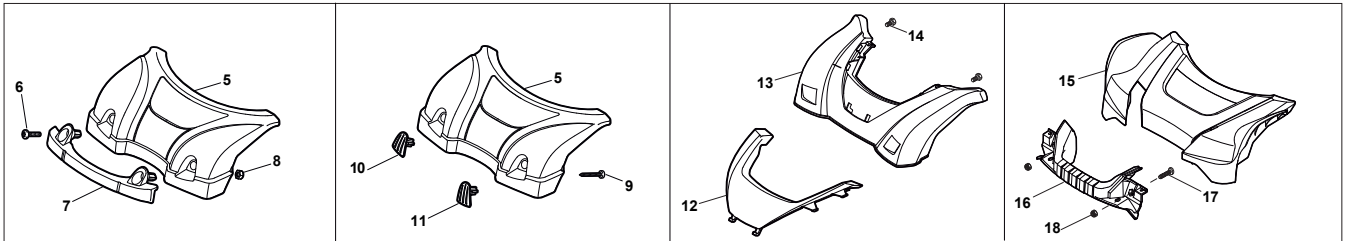

THIS INFORMATION IS NOT INTENDED FOR SALE OR RESALE, AND THIS NOTICE MUST REMAIN ON ALL COPIES.

NTL 484-R (ROLLER)

WBH Petrol Steel Deck And Height Adjusting

Issue 8 - 2015

Fig.	Quantity	Part No	Description	Notes
1	1	381004544/0	Red Deck	
2	2	322785304/0	Support	
3	4	112728697/0	Screw	
4	2	322545154/0	Plate	
5	4	112728697/0	Screw	
6	1	381002041/0	Rod, Height Adjustment	
7	2	112436051/0	Plate	
8	1	122446193/0	Spring	
9	1	381302859/0	Rear Wheel Axle	
10	1	122171002/0	Spacer	
11	4	112727803/0	Screw	
12	4	112154510/0	Nut	
14	2	381007448/1	Wheel	
16	2	112155000/0	Nut	
17	2	112521350/0	Washer	
19	1	322500102/0	Front Combi	
20	2	112523000/1	Washer	
21	2	112728124/0	Screw	
22	1	112728450/0	Screw	
23	1	322034002/0	Washing Connection	
24	2	322110636/0	Hub Cap Grey	
25	2	322110638/0	Hub Cap Grey	
25	2	322110647/0	Hub Cap Yellow	
26	2	322110687/0	Hub Cap Grey	
27	2	322110382/0	Hub Cap Grey	