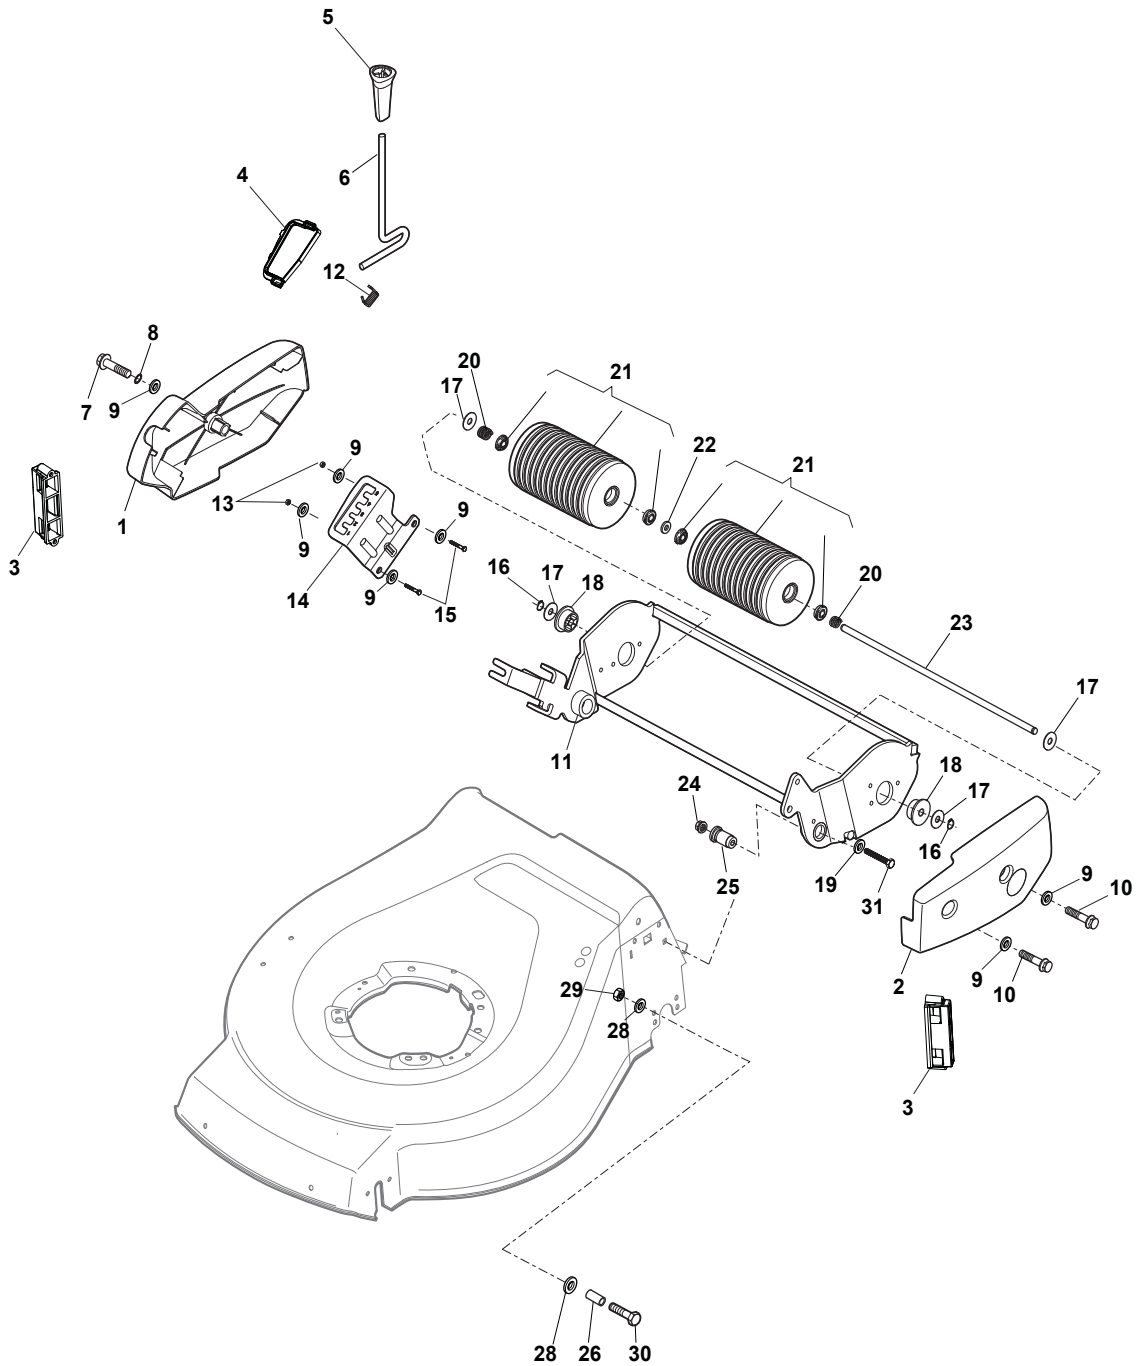

THIS INFORMATION IS NOT INTENDED FOR SALE OR RESALE, AND THIS NOTICE MUST REMAIN ON ALL COPIES.

NTL 484-R (ROLLER)

WBH Petrol Steel Deck And Height Adjusting

Issue 8 - 2015

Fig.	Quantity	Part No	Description	Notes
1	1	381004544/0	Red Deck	
2	2	322785304/0	Support	
3	4	112728697/0	Screw	
4	2	322545154/0	Plate	
5	4	112728697/0	Screw	
6	1	381002041/0	Rod, Height Adjustment	
7	2	112436051/0	Plate	
8	1	122446193/0	Spring	
9	1	381302859/0	Rear Wheel Axle	
10	1	122171002/0	Spacer	
11	4	112727803/0	Screw	
12	4	112154510/0	Nut	
14	2	381007448/1	Wheel	
16	2	112155000/0	Nut	
17	2	112521350/0	Washer	
19	1	322500102/0	Front Combi	
20	2	112523000/1	Washer	
21	2	112728124/0	Screw	
22	1	112728450/0	Screw	
23	1	322034002/0	Washing Connection	
24	2	322110636/0	Hub Cap Grey	
25	2	322110638/0	Hub Cap Grey	
25	2	322110647/0	Hub Cap Yellow	
26	2	322110687/0	Hub Cap Grey	
27	2	322110382/0	Hub Cap Grey	

NTL 484-R (ROLLER)

WBH Petrol Steel Ass.Y Roller

Issue 8 - 2015

Fig.	Quantity	Part No	Description	Notes
30	1	112691700/0	Screw	
26	1	122167840/0	Spacer	
1	1	322060248/0	R Protection	
2	1	322060249/0	L Protection	
3	2	322546053/0	Plate	
4	1	322570209/0	Plate	
5	1	322394516/0	Knob	
6	1	322321547/0	Lever, Height Adjustment	
7	1	112735594/0	Screw	
8	1	119035002/0	Or Ring	
9	7	112523040/0	Washer	
10	2	112735592/0	Screw	
11	1	381005169/0	Support	
12	1	122446194/0	Spring	
13	1	112154510/0	Nut	
14	1	322735603/0	Sector, Height Adjustment	
15	2	112727803/0	Screw	
16	2	112000957/0	Benzing Ring	
17	4	322672151/0	Antifriction Washer	
18	2	322034512/0	Bushing	
19	2	112523060/0	Washer	
20	2	122430210/0	Bearing	
21	2	381007400/0	Roller	
22	1	112521370/0	Washer	
23	1	122033360/0	Axle, Roller	
24	2	112293201/0	Nut	
25	2	122785132/0	Roller Support	
28	3	122671651/0	Washer	
29	1	112155015/0	Nut	
31	2	112691700/0	Screw	