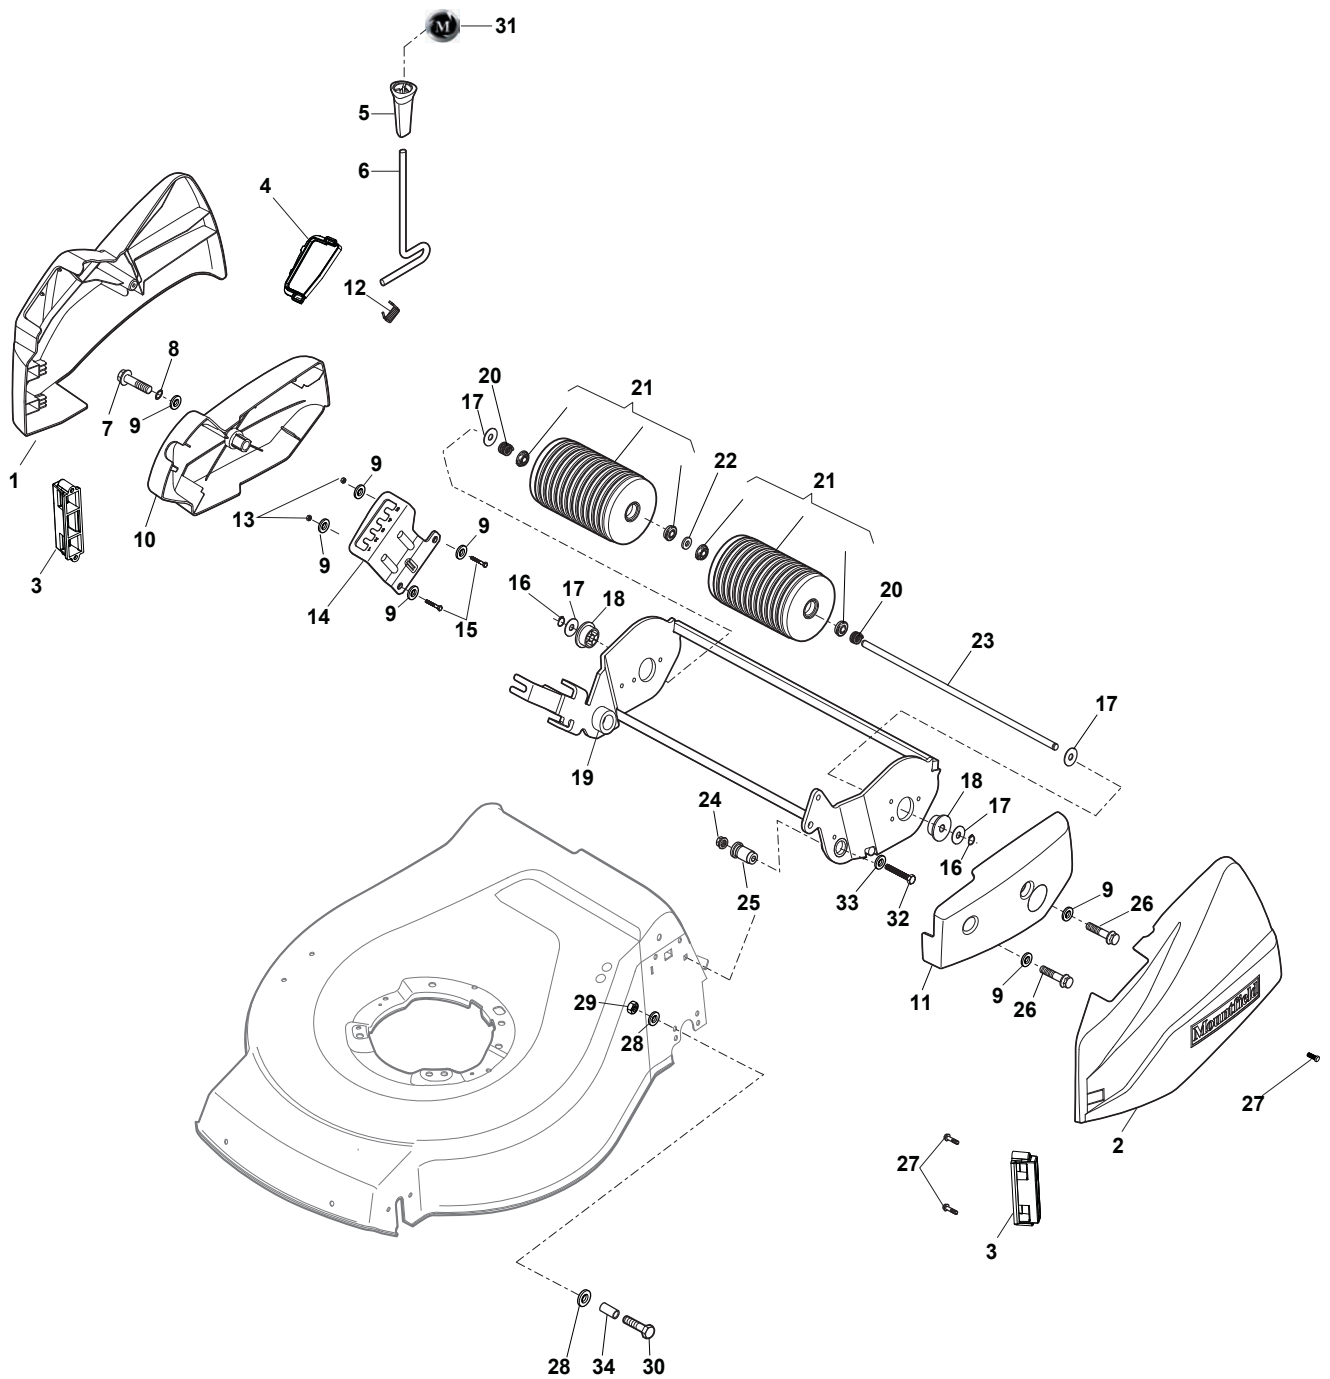

THIS INFORMATION IS NOT INTENDED FOR SALE OR RESALE, AND THIS NOTICE MUST REMAIN ON ALL COPIES.

NTL 484-R (ROLLER)

WBH Petrol Steel Deck And Height Adjusting

Issue 8 - 2015

Fig.	Quantity	Part No	Description	Notes
1	1	381004544/0	Red Deck	
2	2	322785304/0	Support	
3	4	112728697/0	Screw	
4	2	322545154/0	Plate	
5	4	112728697/0	Screw	
6	1	381002041/0	Rod, Height Adjustment	
7	2	112436051/0	Plate	
8	1	122446193/0	Spring	
9	1	381302859/0	Rear Wheel Axle	
10	1	122171002/0	Spacer	
11	4	112727803/0	Screw	
12	4	112154510/0	Nut	
14	2	381007448/1	Wheel	
16	2	112155000/0	Nut	
17	2	112521350/0	Washer	
19	1	322500102/0	Front Combi	
20	2	112523000/1	Washer	
21	2	112728124/0	Screw	
22	1	112728450/0	Screw	
23	1	322034002/0	Washing Connection	
24	2	322110636/0	Hub Cap Grey	
25	2	322110638/0	Hub Cap Grey	
25	2	322110647/0	Hub Cap Yellow	
26	2	322110687/0	Hub Cap Grey	
27	2	322110382/0	Hub Cap Grey	

NTL 484-R (ROLLER)

WBH Petrol Steel Ass.Y Roller

Issue 8 - 2015

Fig.	Quantity	Part No	Description	Notes
30	1	112691700/0	Screw	
26	1	122167840/0	Spacer	
1	1	322060248/0	R Protection	
2	1	322060249/0	L Protection	
3	2	322546053/0	Plate	
4	1	322570209/0	Plate	
5	1	322394516/0	Knob	
6	1	322321547/0	Lever, Height Adjustment	
7	1	112735594/0	Screw	
8	1	119035002/0	Or Ring	
9	7	112523040/0	Washer	
10	2	112735592/0	Screw	
11	1	381005169/0	Support	
12	1	122446194/0	Spring	
13	1	112154510/0	Nut	
14	1	322735603/0	Sector, Height Adjustment	
15	2	112727803/0	Screw	
16	2	112000957/0	Benzing Ring	
17	4	322672151/0	Antifriction Washer	
18	2	322034512/0	Bushing	
19	2	112523060/0	Washer	
20	2	122430210/0	Bearing	
21	2	381007400/0	Roller	
22	1	112521370/0	Washer	
23	1	122033360/0	Axle, Roller	
24	2	112293201/0	Nut	
25	2	122785132/0	Roller Support	
28	3	122671651/0	Washer	
29	1	112155015/0	Nut	
31	2	112691700/0	Screw	