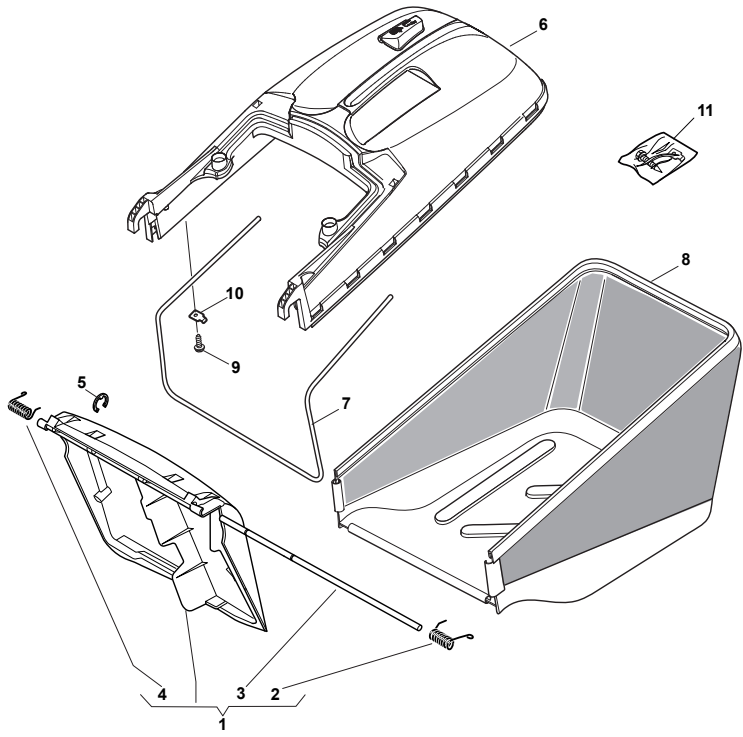

WBH Petrol Steel Blade

Issue 8 - 2015

Fig.	Quantity	Part No	Description	Notes
1	3	112735108/1	Screw	
2	1	122463012/2	Hub, Crankshaft Ø 22.2	for B&S and GGP Engines
2	1	122463020/1	Hub, Crankshaft Ø 25	for HONDA Engines
3	1	181004341/3	Mulching Blade	
4	1	122160400/0	Elastic Disc	
5	1	112523080/0	Washer	
6	1	112735698/0	Screw	
7	1	112139100/0	Feather, Crankshaft Ø 22,2	for B&S and GGP Engines
7	1	112139150/0	Feather, Crankshaft Ø 25	for HONDA Engines