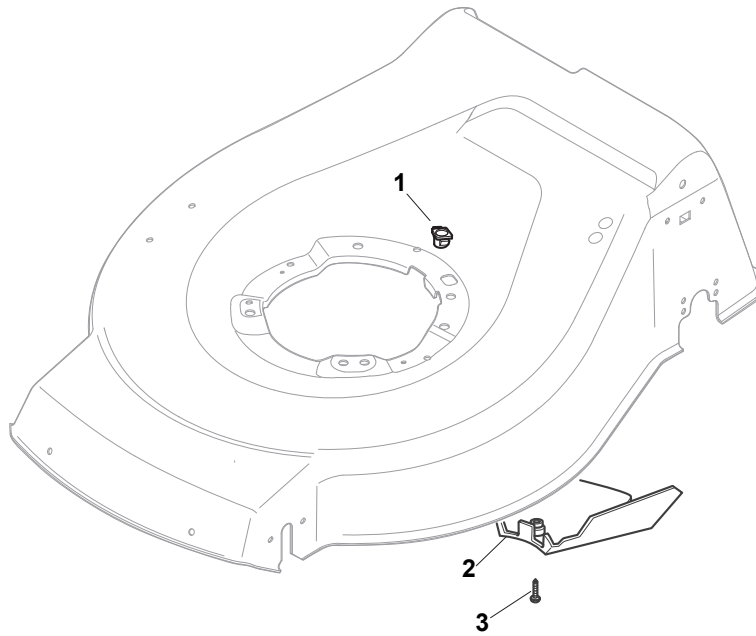

NTL 434-R (ROLLER)

WBH Petrol Steel Protection, Belt

Issue 8 - 2015

Fig.	Quantity	Part No	Description	Notes
1	1	322291150/0	Rubber Insert	
2	1	122060191/1	Belt Protection	
3	1	112727791/0	Screw