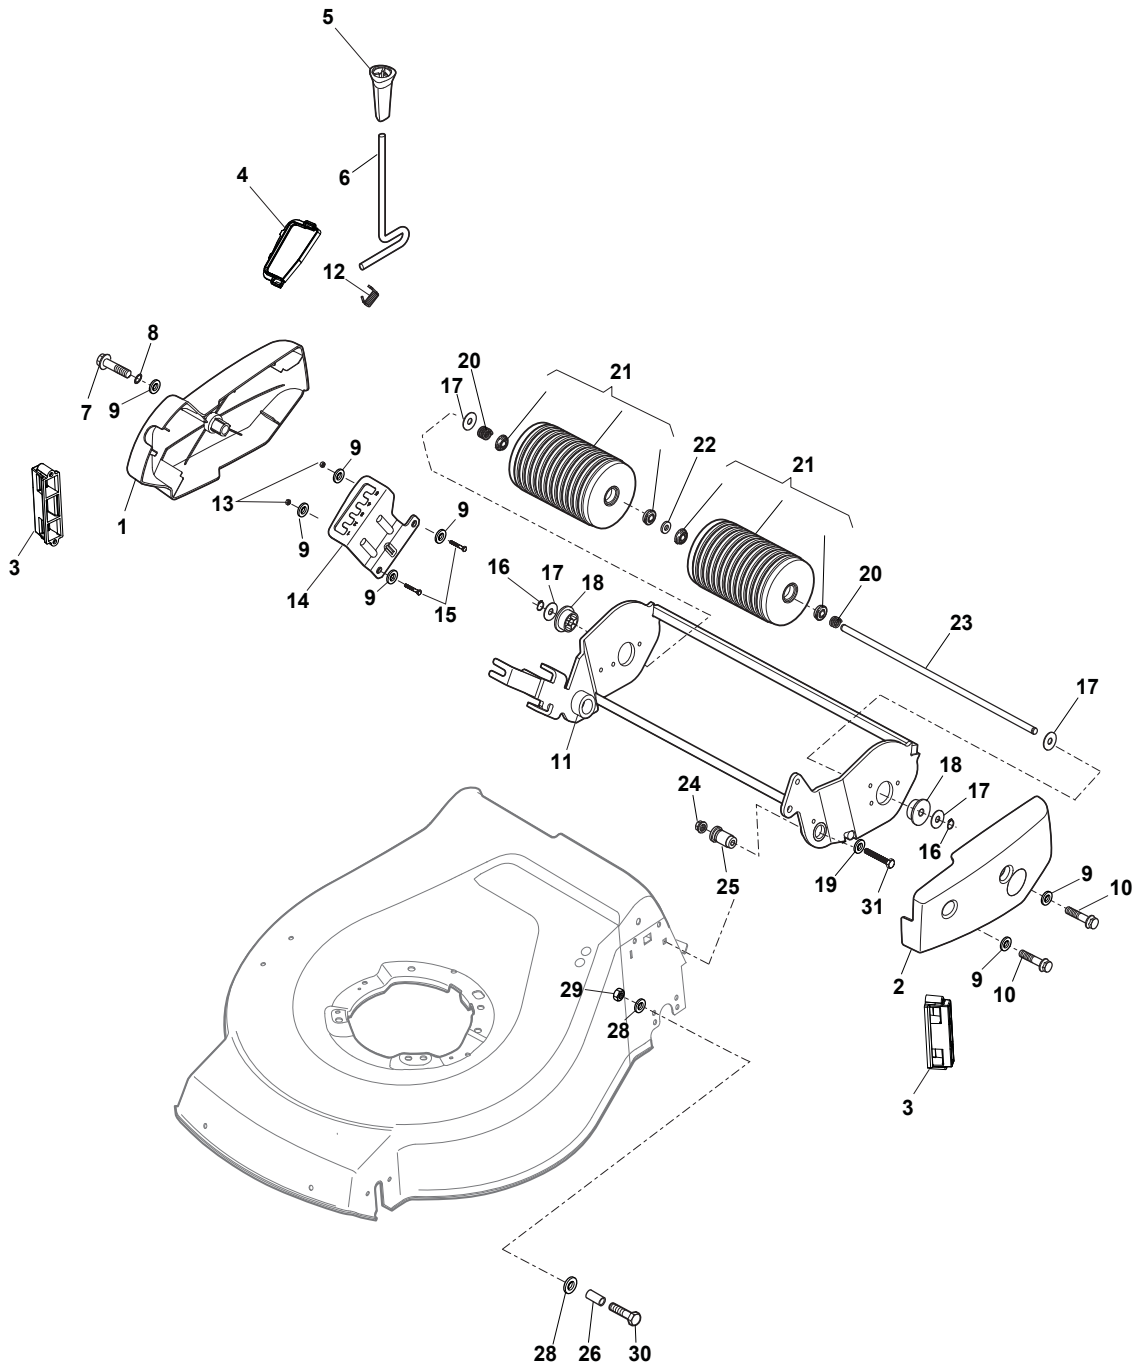

THIS INFORMATION IS NOT INTENDED FOR SALE OR RESALE, AND THIS NOTICE MUST REMAIN ON ALL COPIES.

NTL 434-R (ROLLER)

WBH Petrol Steel Deck And Height Adjusting

Issue 8 - 2015

Fig.	Quantity	Part No	Description	Notes
1	1	381004544/0	Red Deck	
2	2	322785304/0	Support	
3	4	112728697/0	Screw	
4	2	322545154/0	Plate	
5	4	112728697/0	Screw	
6	1	381002041/0	Rod, Height Adjustment	
7	2	112436051/0	Plate	
8	1	122446193/0	Spring	
9	1	381302859/0	Rear Wheel Axle	
10	1	122171002/0	Spacer	
11	4	112727803/0	Screw	
12	4	112154510/0	Nut	
14	2	381007448/1	Wheel	
16	2	112155000/0	Nut	
17	2	112521350/0	Washer	
19	1	322500102/0	Front Combi	
20	2	112523000/1	Washer	
21	2	112728124/0	Screw	
22	1	112728450/0	Screw	
23	1	322034002/0	Washing Connection	
24	2	322110636/0	Hub Cap Grey	
25	2	322110638/0	Hub Cap Grey	
25	2	322110647/0	Hub Cap Yellow	
26	2	322110687/0	Hub Cap Grey	
27	2	322110382/0	Hub Cap Grey	

NTL 434-R (ROLLER)

WBH Petrol Steel Ass.Y Roller

Issue 8 - 2015

Fig.	Quantity	Part No	Description	Notes
30	1	112691700/0	Screw	
26	1	122167840/0	Spacer	
1	1	322060248/0	R Protection	
2	1	322060249/0	L Protection	
3	2	322546053/0	Plate	
4	1	322570209/0	Plate	
5	1	322394516/0	Knob	
6	1	322321547/0	Lever, Height Adjustment	
7	1	112735594/0	Screw	
8	1	119035002/0	Or Ring	
9	7	112523040/0	Washer	
10	2	112735592/0	Screw	
11	1	381005169/0	Support	
12	1	122446194/0	Spring	
13	1	112154510/0	Nut	
14	1	322735603/0	Sector, Height Adjustment	
15	2	112727803/0	Screw	
16	2	112000957/0	Benzing Ring	
17	4	322672151/0	Antifriction Washer	
18	2	322034512/0	Bushing	
19	2	112523060/0	Washer	
20	2	122430210/0	Bearing	
21	2	381007400/0	Roller	
22	1	112521370/0	Washer	
23	1	122033360/0	Axle, Roller	
24	2	112293201/0	Nut	
25	2	122785132/0	Roller Support	
28	3	122671651/0	Washer	
29	1	112155015/0	Nut	
31	2	112691700/0	Screw	