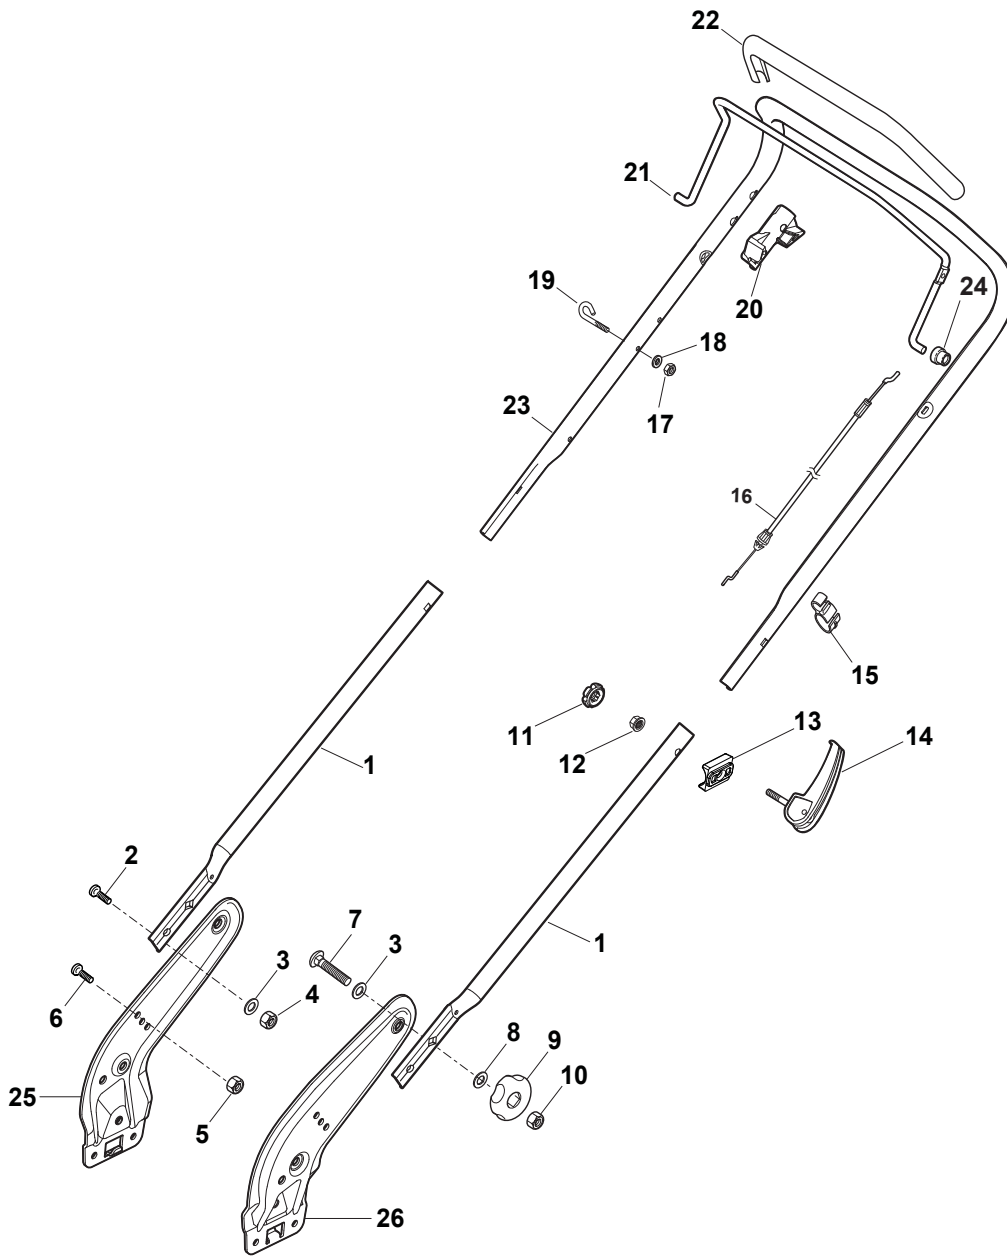

THIS INFORMATION IS NOT INTENDED FOR SALE OR RESALE, AND THIS NOTICE MUST REMAIN ON ALL COPIES.

NTL 434-R (ROLLER)

WBH Petrol Steel Deck And Height Adjusting

Issue 8 - 2015

Fig.	Quantity	Part No	Description	Notes
1	1	381004544/0	Red Deck	
2	2	322785304/0	Support	
3	4	112728697/0	Screw	
4	2	322545154/0	Plate	
5	4	112728697/0	Screw	
6	1	381002041/0	Rod, Height Adjustment	
7	2	112436051/0	Plate	
8	1	122446193/0	Spring	
9	1	381302859/0	Rear Wheel Axle	
10	1	122171002/0	Spacer	
11	4	112727803/0	Screw	
12	4	112154510/0	Nut	
14	2	381007448/1	Wheel	
16	2	112155000/0	Nut	
17	2	112521350/0	Washer	
19	1	322500102/0	Front Combi	
20	2	112523000/1	Washer	
21	2	112728124/0	Screw	
22	1	112728450/0	Screw	
23	1	322034002/0	Washing Connection	
24	2	322110636/0	Hub Cap Grey	
25	2	322110638/0	Hub Cap Grey	
25	2	322110647/0	Hub Cap Yellow	
26	2	322110687/0	Hub Cap Grey	
27	2	322110382/0	Hub Cap Grey	

NTL 434-R (ROLLER)

WBH Petrol Steel Handle, Upper Part

Issue 8 - 2015

Fig.	Quantity	Part No	Description	Notes
25	1	381005185/0	Right Bracket	Stiga Grey
26	1	381005187/0	Left Bracket	Stiga Grey
1	2	381007048/0	Handle, Lower Part	
2	2	112727803/0	Screw	
3	2	112521330/0	Washer	
4	2	112154510/0	Nut	
5	2	112155000/0	Nut	
6	2	112760605/0	Screw	
7	2	112691200/0	Screw	
8	2	112523060/0	Washer	
9	2	322399804/1	Nut	
10	2	112293200/0	Nut	
11	2	322399835/0	Knob	
12	2	122131750/0	Nut	
13	2	322680016/0	Washer	
14	2	381003253/0	Handle	
15	1	118390020/0	Conduit Clip Caproeurope	
16	1	181030053/0	Cable, Thread Engine Brake	GGP Engine
16	1	181030056/0	Cable, Thread Engine Brake	B&S Engine
16	1	181030070/0	Cable, Thread Engine Brake	Honda Engine
17	1	112154510/0	Nut	
18	1	112521330/0	Washer	
19	1	122430313/0	Guide Spring	
20	1	322545204/0	Fulcrum Pin	
21	1	181003300/1	Lever, Engine Brake Black	
22	1	122291050/0	Handgrip Black	
23	1	381006838/0	Handle, Upper Part Black	
24	1	122041966/0	Bushing	
25	1	381005149/0	Right Bracket	Black
26	1	381005151/0	Left Bracket	Black