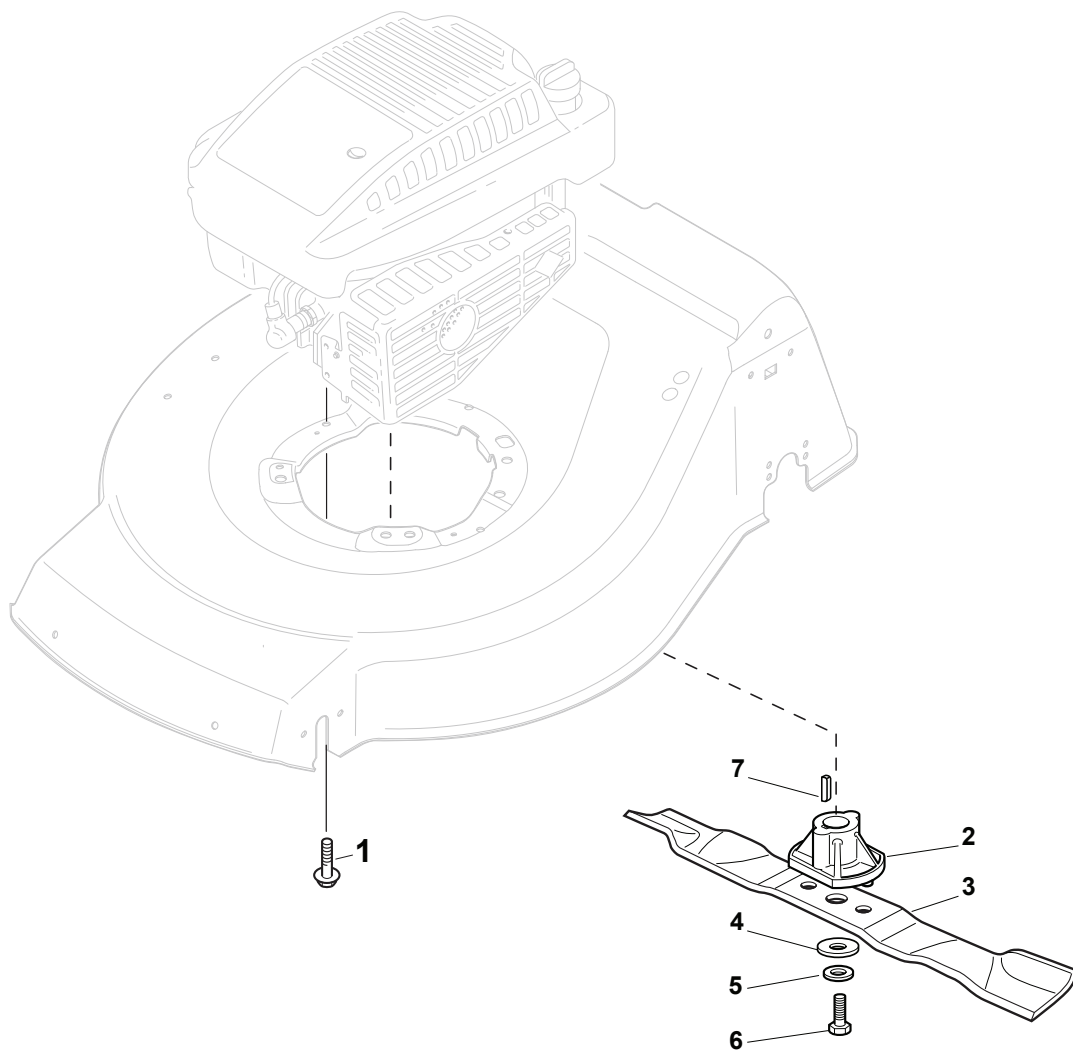

NTL 434-R (ROLLER)

WBH Petrol Steel Blade

Issue 8 - 2015

Fig.	Quantity	Part No	Description	Notes
1	3	112735108/1	Screw	
2	1	122463012/2	Hub, Crankshaft Ø 22.2	for B&S and GGP Engines
2	1	122463020/1	Hub, Crankshaft Ø 25	for HONDA Engines
3	1	181004341/3	Mulching Blade	
4	1	122160400/0	Elastic Disc	
5	1	112523080/0	Washer	
6	1	112735698/0	Screw	
7	1	112139100/0	Feather, Crankshaft Ø 22,2	for B&S and GGP Engines
7	1	112139150/0	Feather, Crankshaft Ø 25	for HONDA Engines