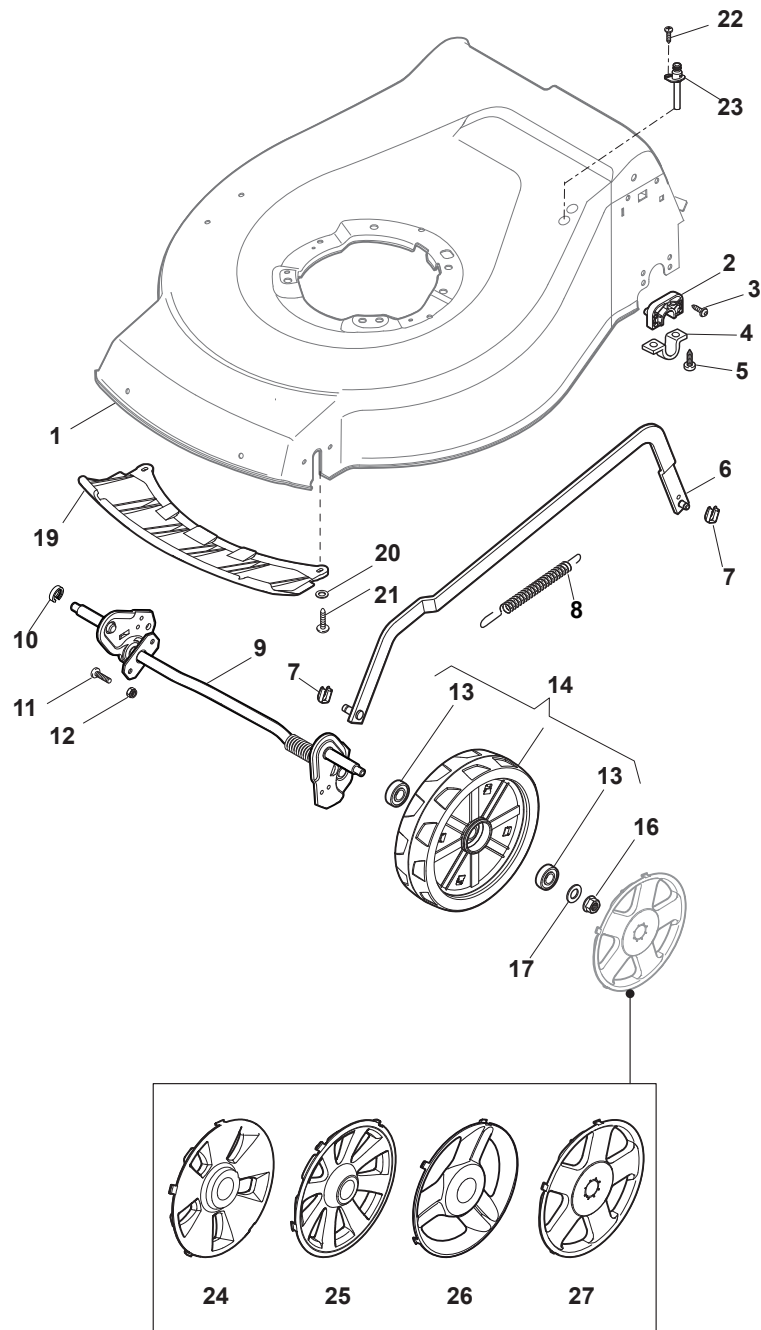

Parts Catalogue

for model
NTL 434-R (Roller)

- Use GLOBAL GARDEN PRODUCT Genuine Spare Parts specified in the parts list for repair and/or replacement.
- The contents described in the parts list may change due to improvement.
- The drawings of the spare parts are only indicative and might not represent the part in question exactly.
- The indications "right" - "left" - "front" - "rear" refer to the position of the operator when using the machine.
- When placing orders of parts for repair and/or replacement, make sure that the illustrated parts list is the one applying to the machine's year of manufacture, as shown on the identification plate attached to the machine.

THIS INFORMATION IS NOT INTENDED FOR SALE OR RESALE, AND THIS NOTICE MUST REMAIN ON ALL COPIES.

NTL 434-R (ROLLER)

WBH Petrol Steel Deck And Height Adjusting

Issue 8 - 2015

Fig.	Quantity	Part No	Description	Notes
1	1	381004544/0	Red Deck	
2	2	322785304/0	Support	
3	4	112728697/0	Screw	
4	2	322545154/0	Plate	
5	4	112728697/0	Screw	
6	1	381002041/0	Rod, Height Adjustment	
7	2	112436051/0	Plate	
8	1	122446193/0	Spring	
9	1	381302859/0	Rear Wheel Axle	
10	1	122171002/0	Spacer	
11	4	112727803/0	Screw	
12	4	112154510/0	Nut	
14	2	381007448/1	Wheel	
16	2	112155000/0	Nut	
17	2	112521350/0	Washer	
19	1	322500102/0	Front Combi	
20	2	112523000/1	Washer	
21	2	112728124/0	Screw	
22	1	112728450/0	Screw	
23	1	322034002/0	Washing Connection	
24	2	322110636/0	Hub Cap Grey	
25	2	322110638/0	Hub Cap Grey	
25	2	322110647/0	Hub Cap Yellow	
26	2	322110687/0	Hub Cap Grey	
27	2	322110382/0	Hub Cap Grey	