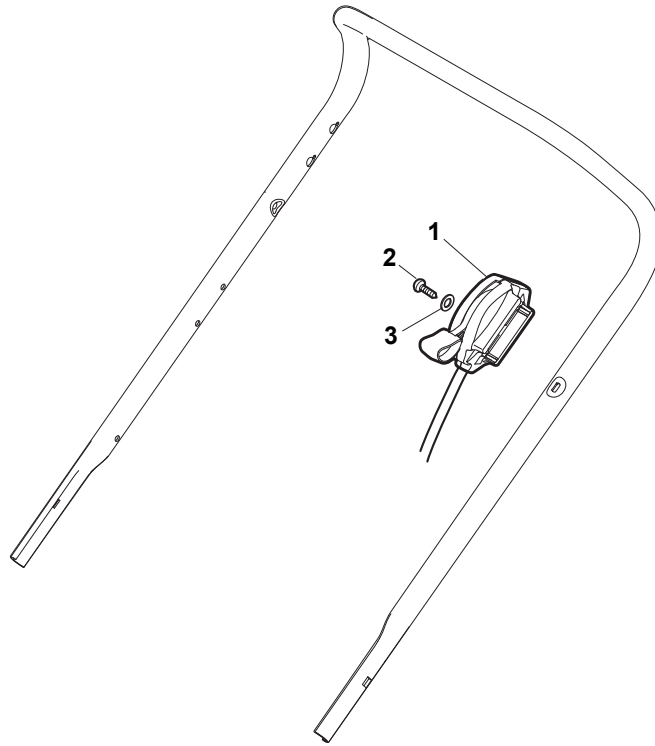

NTL 434-R (ROLLER)

WBH Petrol Steel Controls

Issue 8 - 2015

Fig.	Quantity	Part No	Description	Notes
1	1	181005525/0	Throttle Cable	for B&S 500-550-575 Series
1	1	181005537/0	Throttle Cable	for GGP RS/RSC/RSCT Engines
1	1	181005501/1	Throttle Cable	for GGP and HONDA Engines
2	1	112735103/0	Screw	
3	1	112523040/0	Washer