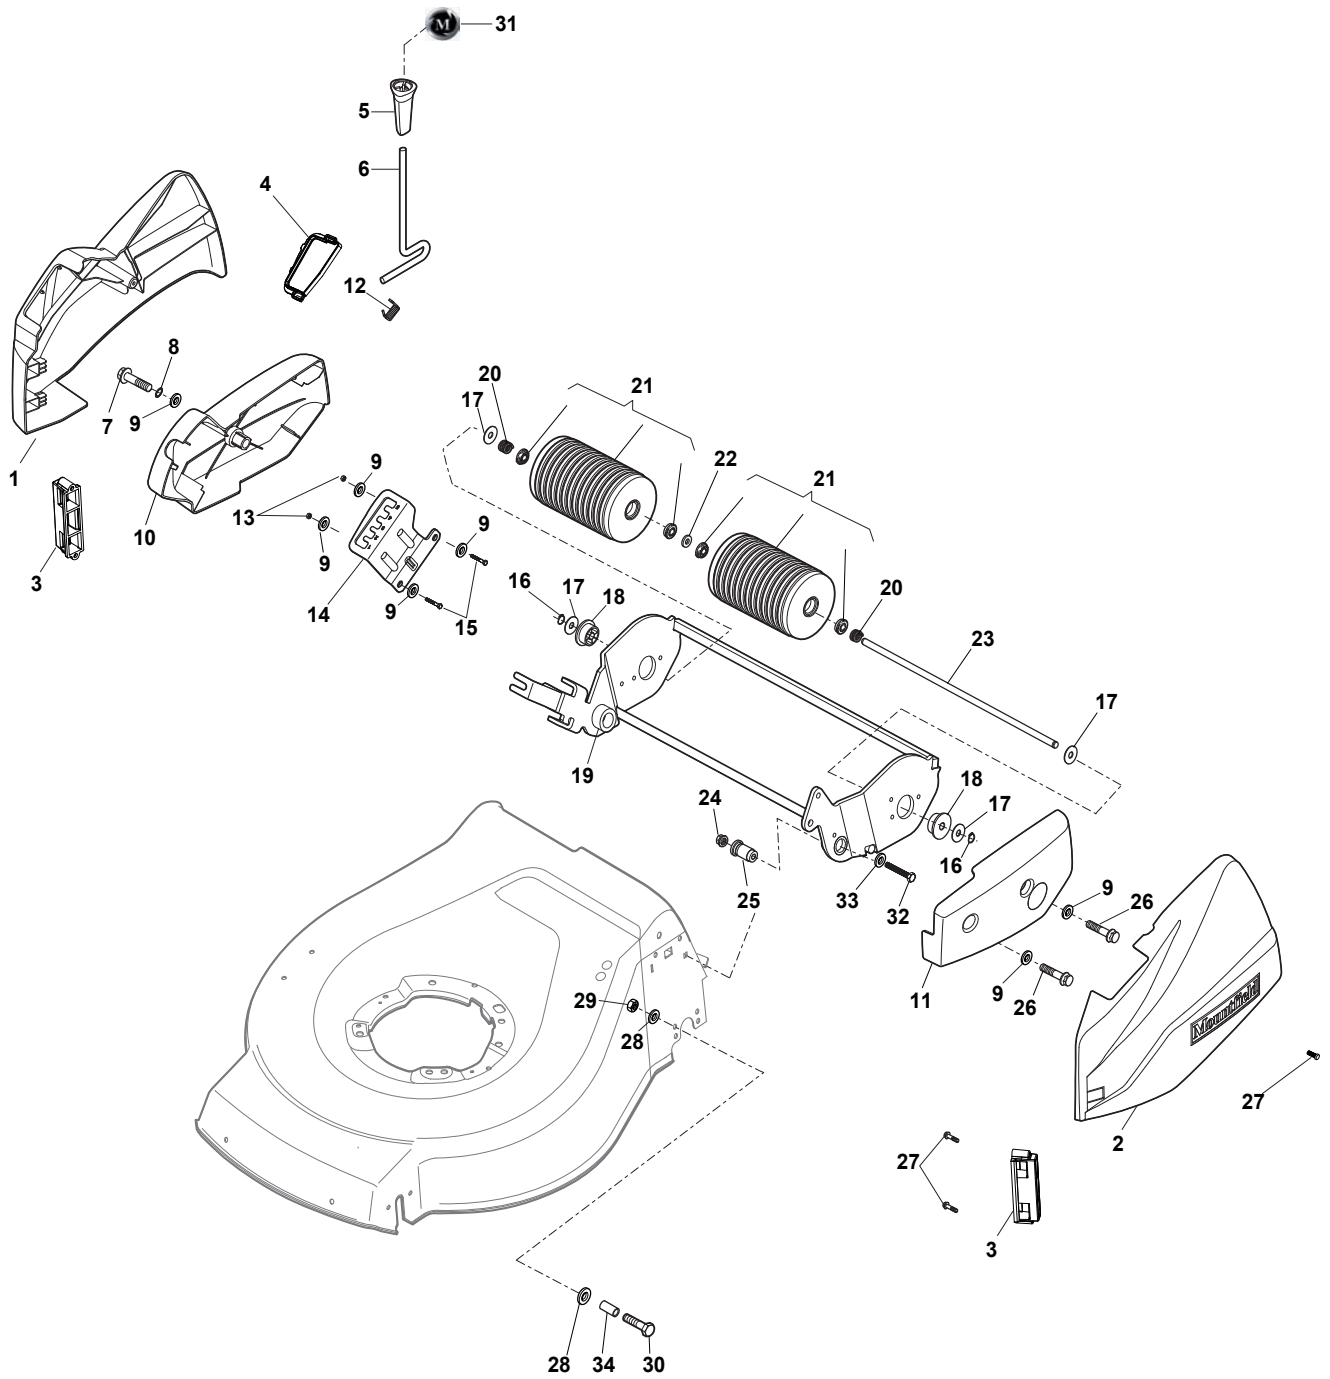

THIS INFORMATION IS NOT INTENDED FOR SALE OR RESALE, AND THIS NOTICE MUST REMAIN ON ALL COPIES.

NTL 434-R (ROLLER)

WBH Petrol Steel Deck And Height Adjusting

Issue 8 - 2015

Fig.	Quantity	Part No	Description	Notes
1	1	381004544/0	Red Deck	
2	2	322785304/0	Support	
3	4	112728697/0	Screw	
4	2	322545154/0	Plate	
5	4	112728697/0	Screw	
6	1	381002041/0	Rod, Height Adjustment	
7	2	112436051/0	Plate	
8	1	122446193/0	Spring	
9	1	381302859/0	Rear Wheel Axle	
10	1	122171002/0	Spacer	
11	4	112727803/0	Screw	
12	4	112154510/0	Nut	
14	2	381007448/1	Wheel	
16	2	112155000/0	Nut	
17	2	112521350/0	Washer	
19	1	322500102/0	Front Combi	
20	2	112523000/1	Washer	
21	2	112728124/0	Screw	
22	1	112728450/0	Screw	
23	1	322034002/0	Washing Connection	
24	2	322110636/0	Hub Cap Grey	
25	2	322110638/0	Hub Cap Grey	
25	2	322110647/0	Hub Cap Yellow	
26	2	322110687/0	Hub Cap Grey	
27	2	322110382/0	Hub Cap Grey	

NTL 434-R (ROLLER)

WBH Petrol Steel Ass.Y Roller

Issue 8 - 2015

Fig.	Quantity	Part No	Description	Notes
30	1	112691700/0	Screw	
26	1	122167840/0	Spacer	
1	1	322060248/0	R Protection	
2	1	322060249/0	L Protection	
3	2	322546053/0	Plate	
4	1	322570209/0	Plate	
5	1	322394516/0	Knob	
6	1	322321547/0	Lever, Height Adjustment	
7	1	112735594/0	Screw	
8	1	119035002/0	Or Ring	
9	7	112523040/0	Washer	
10	2	112735592/0	Screw	
11	1	381005169/0	Support	
12	1	122446194/0	Spring	
13	1	112154510/0	Nut	
14	1	322735603/0	Sector, Height Adjustment	
15	2	112727803/0	Screw	
16	2	112000957/0	Benzing Ring	
17	4	322672151/0	Antifriction Washer	
18	2	322034512/0	Bushing	
19	2	112523060/0	Washer	
20	2	122430210/0	Bearing	
21	2	381007400/0	Roller	
22	1	112521370/0	Washer	
23	1	122033360/0	Axle, Roller	
24	2	112293201/0	Nut	
25	2	122785132/0	Roller Support	
28	3	122671651/0	Washer	
29	1	112155015/0	Nut	
31	2	112691700/0	Screw	