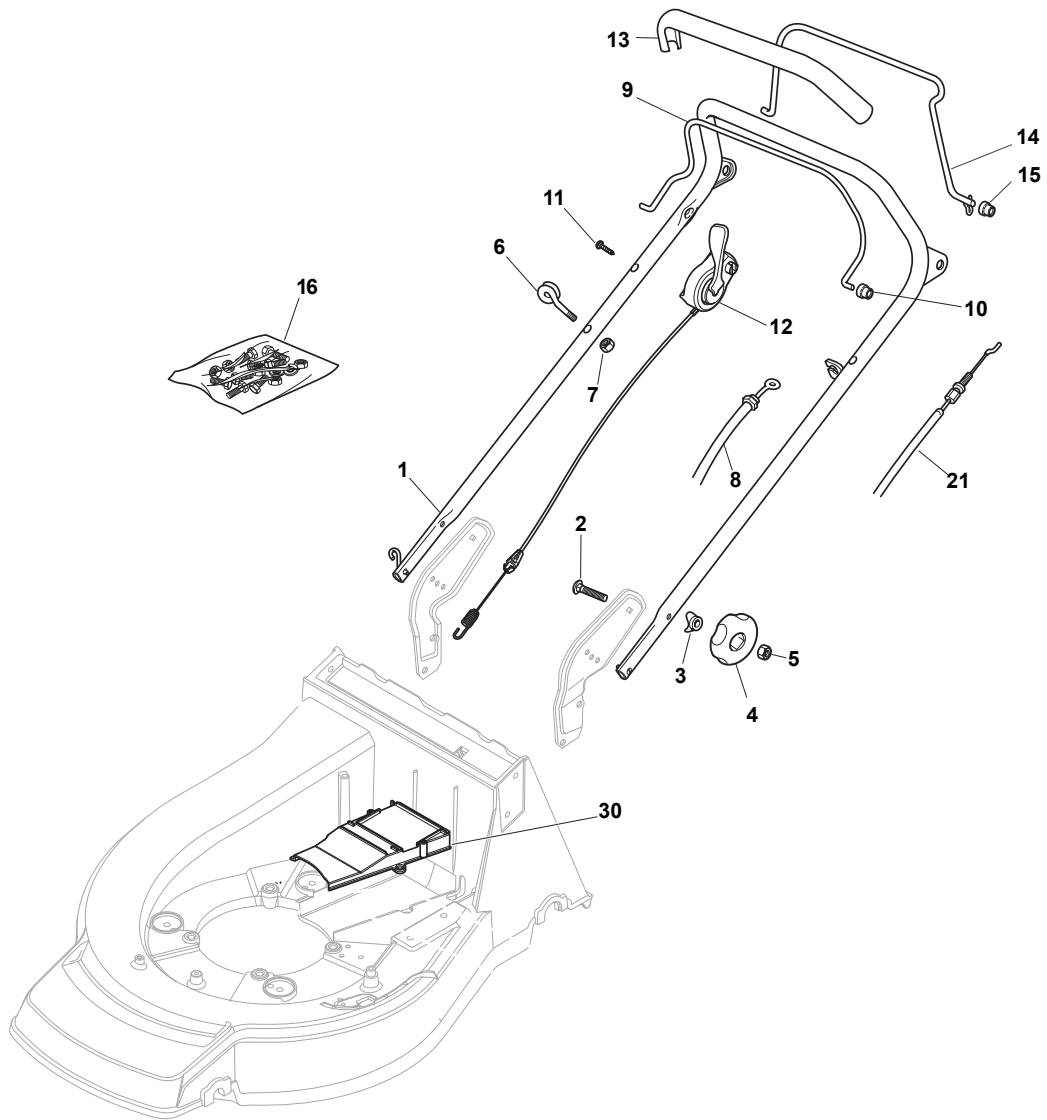

NP 534 TR BBC

WBH Petrol Steel Deck And Height Adjusting

Issue 10 - 2015

Fig.	Quantity	Part No	Description	Notes
76	1	322393611/2	Height Adjustment Handle	
78	1	112293201/0	Nut	
79	1	112622640/0	Pin	
80	1	122446175/0	Spring	
171	1	322140224/0	Mulching Deflector	

Fig.	Quantity	Part No	Description	Notes
1	1	381006670/2	Handle Tube	
2	1	381003349/0	Lever, Driving	
3	1	381003346/0	Lever, Engine Brake	
4	1	122430309/0	Spring	
5	1	112154330/0	Nut	
6	2	381007046/0	Handle Black Upper Part Dmxnp	
6	2	381007047/0	Handle Grey Upper Part	
7	4	112735662/1	Screw	
8	4	322041967/1	Bushing	
9	3	112154510/0	Nut	
10	2	112728721/0	Screw	
11	2	112727786/0	Screw	
13	1	381030067/0	Cable Rear Drive	
14	1	181007145/0	Throttle Cable	B&S Engine
14	1	181007199/0	Throttle Cable	Honda and GGP Engine
15	1	322806644/0	Protection	
16	2	112727812/0	Screw	
17	2	112523000/1	Washer	
19	1	322488301/0	Joint Sleeve Grey Right	
20	1	322488303/0	Joining Sleeve Grey Left	
21	2	122671651/0	Washer	
22	2	112819105/0	Screw	
23	2	322399804/1	Nut	
24	2	112293200/0	Nut	
25	2	112793301/0	Screw	
26	2	112155000/0	Nut	
27	2	118203854/0	Screw	
28	1	112727786/0	Screw	
29	1	381030081/0	Cable, Mechanical Clutch	
30	1	322000020/0	Adapter Drive BBC	

Fig.	Quantity	Part No	Description	Notes
1	2	112608600/0	Seeger	
2	1	122570120/1	Pinion Left	
3	2	122120105/1	Ring Gear	
4	2	322600268/0	Protection, Wheel	
5	1	122570110/1	Pinion Right	
6	2	112608600/0	Seeger	
7	2	119216035/0	Bearing	
8	1	381302867/0	Axle, Rear Wheels	
9	2	122753000/0	Pin	
10	1	181003079/1	Gear Box (Black)	(GT)
10	1	181003082/1	Gear Box Bi.Ci.Di (Grey)	(Bi. Ci. Di.)
11	1	122601909/0	Pulley	
12	1	112645705/0	Elastic Pin	
13	1	122033281/0	Adjustment Rod	
14	1	122041957/1	Bushing	
15	1	122450063/0	Spring	
16	1	322680009/0	Washer	
17	1	112154510/0	Nut	
18	1	122110230/0	Hub Cover	
19	1	135064195/0	Belt	