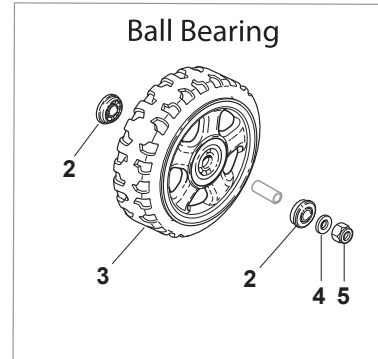

Spark Aluminium Wheels - Ø 210

Hubcap only
for Aluminium Wheels

6

7

8

9

10

11

12

13