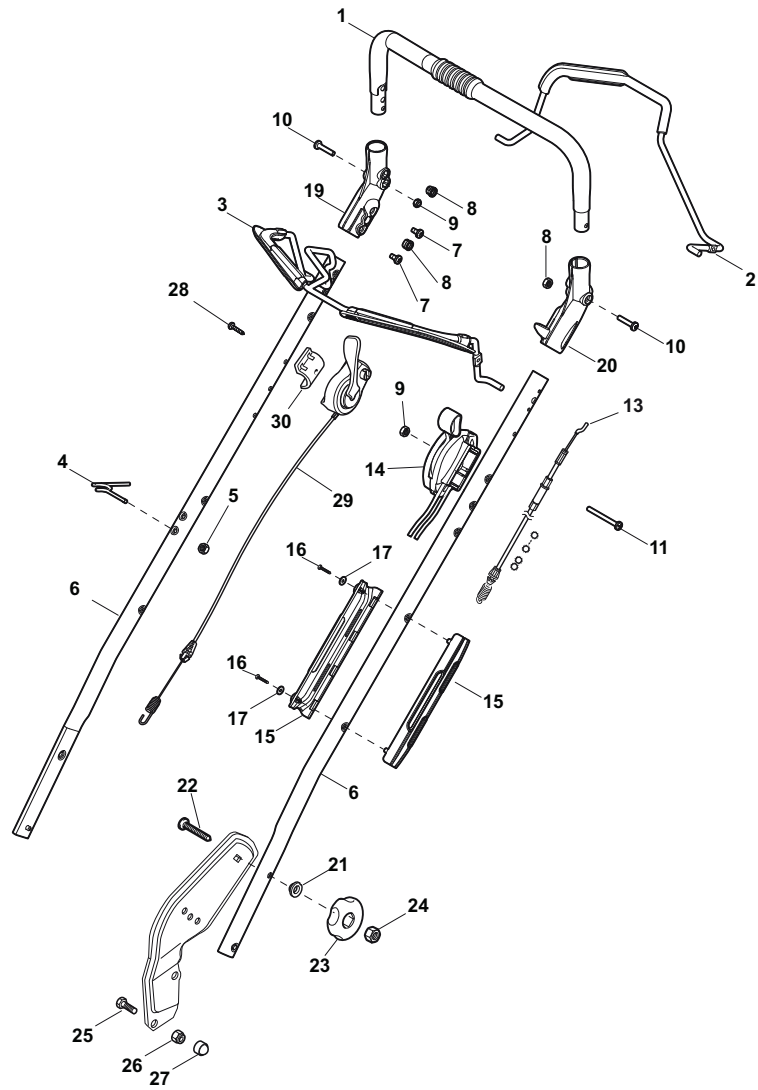

Fig.	Quantity	Part No	Description	Notes
1	1	381006670/2	Handle Tube	
2	1	381003349/0	Lever, Driving	
3	1	381003346/0	Lever, Engine Brake	
4	1	122430309/0	Spring	
5	1	112154330/0	Nut	
6	2	381007046/0	Handle Black Upper Part Dmxnp	
6	2	381007047/0	Handle Grey Upper Part	
7	4	112735662/1	Screw	
8	4	322041967/1	Bushing	
9	3	112154510/0	Nut	
10	2	112728721/0	Screw	
11	2	112727786/0	Screw	
13	1	381030067/0	Cable Rear Drive	
14	1	181007145/0	Throttle Cable	B&S Engine
14	1	181007199/0	Throttle Cable	Honda and GGP Engine
15	1	322806644/0	Protection	
16	2	112727812/0	Screw	
17	2	112523000/1	Washer	
19	1	322488301/0	Joint Sleeve Grey Right	
20	1	322488303/0	Joining Sleeve Grey Left	
21	2	122671651/0	Washer	
22	2	112819105/0	Screw	
23	2	322399804/1	Nut	
24	2	112293200/0	Nut	
25	2	112793301/0	Screw	
26	2	112155000/0	Nut	
27	2	118203854/0	Screw	
28	1	112727786/0	Screw	
29	1	381030081/0	Cable, Mechanical Clutch	
30	1	322000020/0	Adapter Drive BBC	

Fig.	Quantity	Part No	Description	Notes
1	2	112608600/0	Seeger	
2	1	122570120/1	Pinion Left	
3	2	122120105/1	Ring Gear	
4	2	322600268/0	Protection, Wheel	
5	1	122570110/1	Pinion Right	
6	2	112608600/0	Seeger	
7	2	119216035/0	Bearing	
8	1	381302867/0	Axle, Rear Wheels	
9	2	122753000/0	Pin	
10	1	181003079/1	Gear Box (Black)	(GT)
10	1	181003082/1	Gear Box Bi.Ci.Di (Grey)	(Bi. Ci. Di.)
11	1	122601909/0	Pulley	
12	1	112645705/0	Elastic Pin	
13	1	122033281/0	Adjustment Rod	
14	1	122041957/1	Bushing	
15	1	122450063/0	Spring	
16	1	322680009/0	Washer	
17	1	112154510/0	Nut	
18	1	122110230/0	Hub Cover	
19	1	135064195/0	Belt	