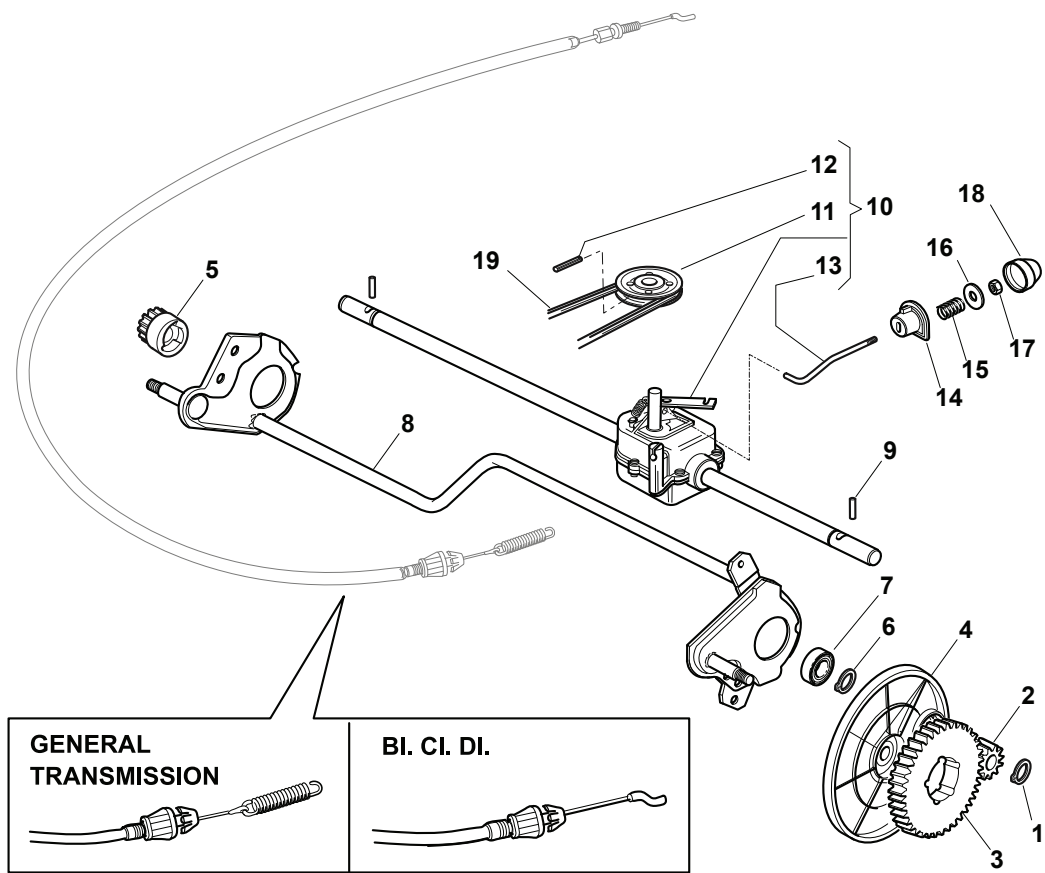

Fig.	Quantity	Part No	Description	Notes
1	1	381006670/2	Handle Tube	
2	1	381003349/0	Lever, Driving	
3	1	381003346/0	Lever, Engine Brake	
4	1	122430309/0	Spring	
5	1	112154330/0	Nut	
6	2	381007046/0	Handle Black Upper Part Dmxnp	
6	2	381007047/0	Handle Grey Upper Part	
7	4	112735662/1	Screw	
8	4	322041967/1	Bushing	
9	3	112154510/0	Nut	
10	2	112728721/0	Screw	
11	2	112727786/0	Screw	
13	1	381030067/0	Cable Rear Drive	
14	1	181007145/0	Throttle Cable	B&S Engine
14	1	181007199/0	Throttle Cable	Honda and GGP Engine
15	1	322806644/0	Protection	
16	2	112727812/0	Screw	
17	2	112523000/1	Washer	
19	1	322488301/0	Joint Sleeve Grey Right	
20	1	322488303/0	Joining Sleeve Grey Left	
21	2	122671651/0	Washer	
22	2	112819105/0	Screw	
23	2	322399804/1	Nut	
24	2	112293200/0	Nut	
25	2	112793301/0	Screw	
26	2	112155000/0	Nut	
27	2	118203854/0	Screw	
28	1	112727786/0	Screw	
29	1	381030081/0	Cable, Mechanical Clutch	
30	1	322000020/0	Adapter Drive BBC	

Fig.	Quantity	Part No	Description	Notes
1	2	112608600/0	Seeger	
2	1	122570120/1	Pinion Left	
3	2	122120105/1	Ring Gear	
4	2	322600268/0	Protection, Wheel	
5	1	122570110/1	Pinion Right	
6	2	112608600/0	Seeger	
7	2	119216035/0	Bearing	
8	1	381302867/0	Axle, Rear Wheels	
9	2	122753000/0	Pin	
10	1	181003079/1	Gear Box (Black)	(GT)
10	1	181003082/1	Gear Box Bi.Ci.Di (Grey)	(Bi. Ci. Di.)
11	1	122601909/0	Pulley	
12	1	112645705/0	Elastic Pin	
13	1	122033281/0	Adjustment Rod	
14	1	122041957/1	Bushing	
15	1	122450063/0	Spring	
16	1	322680009/0	Washer	
17	1	112154510/0	Nut	
18	1	122110230/0	Hub Cover	
19	1	135064195/0	Belt	