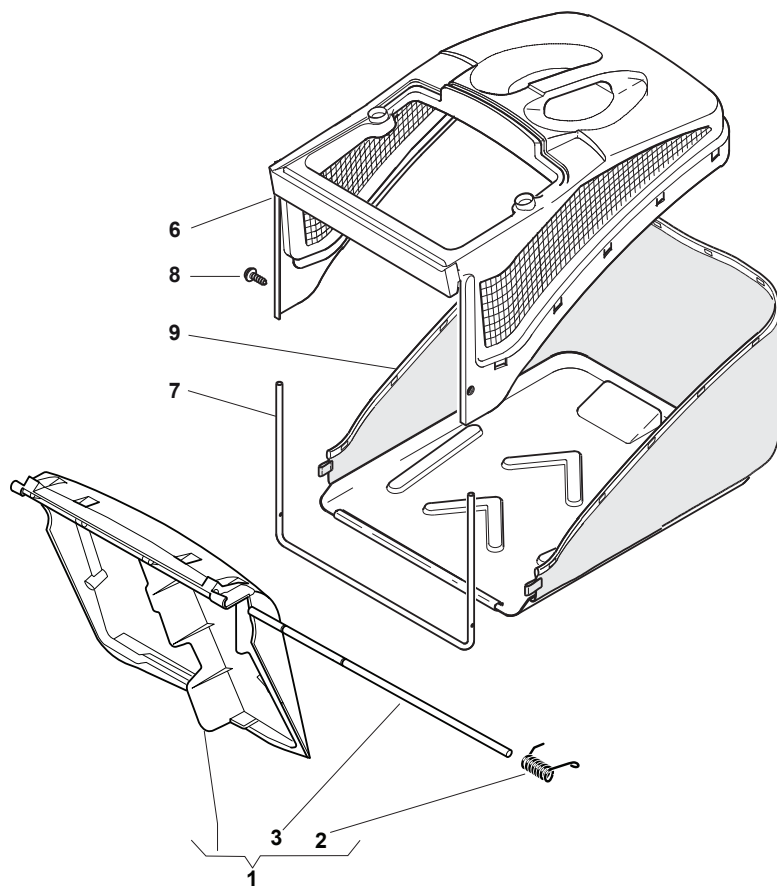

Fig.	Quantity	Part No	Description	Notes
1	1	122601922/0	Pulley, Crankshaft Ø 22.2	for B&S and GGP Engines
1	1	122601923/0	Pulley, Crankshaft Ø 25	for HONDA Engines
2	1	118399051/0	Blade Brake Clutch	
3	1	112735460/0	Screw	
4	1	181004382/0	Mulching Blade	
5	2	112540070/0	Washer	
6	2	112794110/0	Screw	
7	3	112154210/0	Nut	
8	2	122170835/0	Spacer	
9	1	122170836/1	Spacer	
10	1	322170961/0	Clutch Protection	
11	2	112735664/0	Screw	
12	1	322551665/0	Pulley	
13	2	112154510/0	Nut	
14	1	125580018/0	Stake	
15	1	112155000/0	Nut	
16	1	112735664/0	Screw	
17	1	122446188/0	Spring	
18	3	112692050/0	Screw	for B&S Engine
18	3	112692080/0	Screw	for HONDA Engine
19	3	112521350/0	Washer	