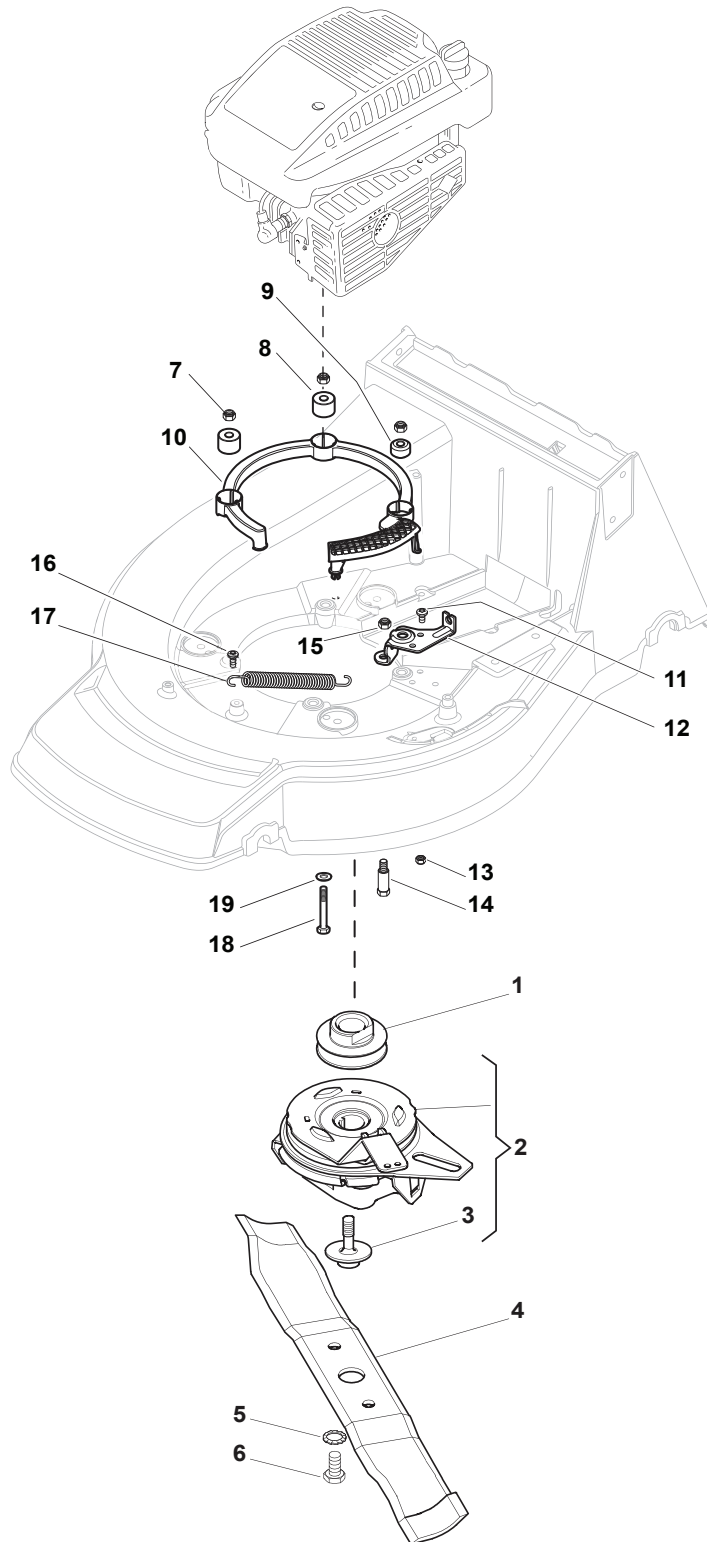

Fig.	Quantity	Part No	Description	Notes
1	2	112608600/0	Seeger	
2	1	122570120/1	Pinion Left	
3	2	122120105/1	Ring Gear	
4	2	322600268/0	Protection, Wheel	
5	1	122570110/1	Pinion Right	
6	2	112608600/0	Seeger	
7	2	119216035/0	Bearing	
8	1	381302867/0	Axle, Rear Wheels	
9	2	122753000/0	Pin	
10	1	181003079/1	Gear Box (Black)	(GT)
10	1	181003082/1	Gear Box Bi.Ci.Di (Grey)	(Bi. Ci. Di.)
11	1	122601909/0	Pulley	
12	1	112645705/0	Elastic Pin	
13	1	122033281/0	Adjustment Rod	
14	1	122041957/1	Bushing	
15	1	122450063/0	Spring	
16	1	322680009/0	Washer	
17	1	112154510/0	Nut	
18	1	122110230/0	Hub Cover	
19	1	135064195/0	Belt	

11

12

13

Fig.	Quantity	Part No	Description	Notes
1	4	381007490/0	Wheel	
2	8	119216035/0	Bearing	
3	4	381007487/0	Wheel	
4	8	112521350/0	Washer	
5	8	112155000/0	Nut	
6	4	322110653/0	Hub Cap	
7	4	322110314/0	Hub Cap Grey	
8	4	322110643/0	Hub Cap Grey	
9	4	322110382/0	Hub Cap Grey	
10	4	322110416/0	Hub Cap Grey	
12	4	322110494/0	Hub Cap Grey	
13	4	322110496/0	Hub Cap Grey	

Fig.	Quantity	Part No	Description	Notes
1	1	122601922/0	Pulley, Crankshaft Ø 22.2	for B&S and GGP Engines
1	1	122601923/0	Pulley, Crankshaft Ø 25	for HONDA Engines
2	1	118399051/0	Blade Brake Clutch	
3	1	112735460/0	Screw	
4	1	181004382/0	Mulching Blade	
5	2	112540070/0	Washer	
6	2	112794110/0	Screw	
7	3	112154210/0	Nut	
8	2	122170835/0	Spacer	
9	1	122170836/1	Spacer	
10	1	322170961/0	Clutch Protection	
11	2	112735664/0	Screw	
12	1	322551665/0	Pulley	
13	2	112154510/0	Nut	
14	1	125580018/0	Stake	
15	1	112155000/0	Nut	
16	1	112735664/0	Screw	
17	1	122446188/0	Spring	
18	3	112692050/0	Screw	for B&S Engine
18	3	112692080/0	Screw	for HONDA Engine
19	3	112521350/0	Washer	