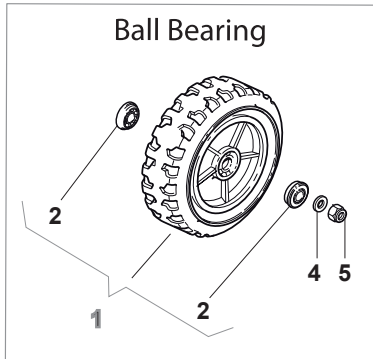

Eco Stiga Wheels - Ø 210