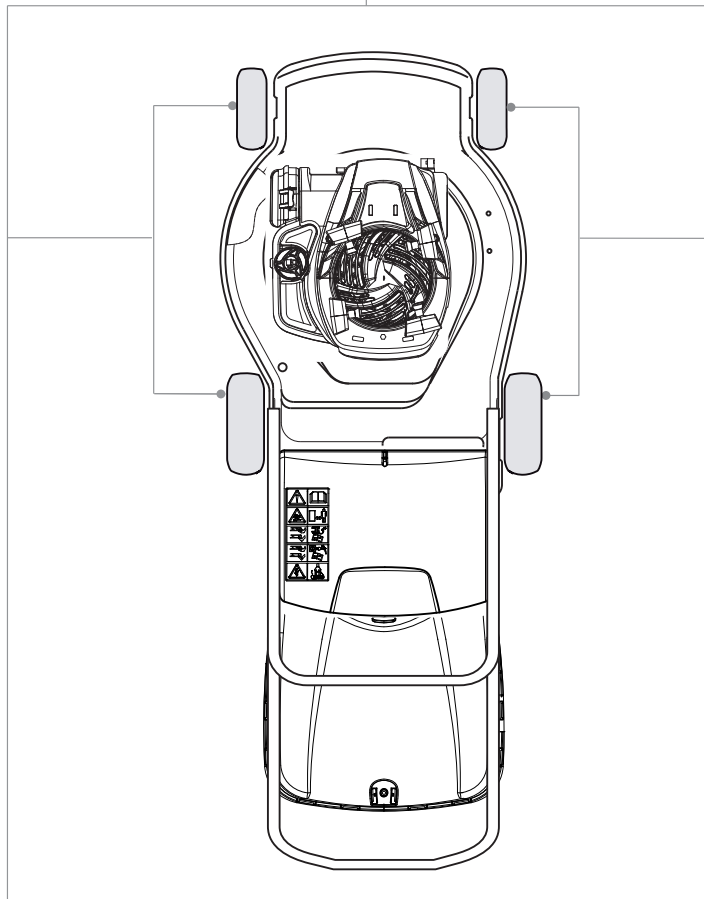

Spark Aluminium Wheels - Ø 210

Hubcap only
for Aluminium Wheels

6

7

8

9

10

11

12

13