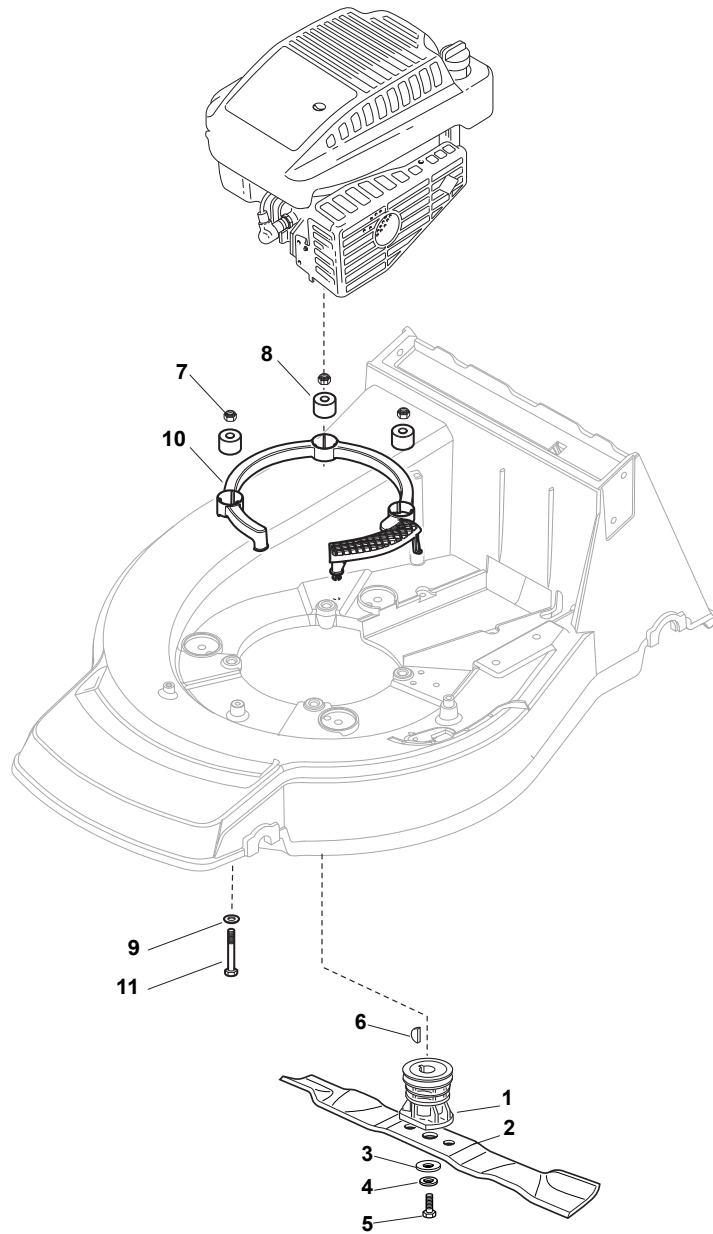

Fig.	Quantity	Part No	Description	Notes
1	2	112608600/0	Seeger	
2	1	122570120/1	Pinion Left	
3	2	122120105/1	Ring Gear	
4	2	322600268/0	Protection, Wheel	
5	1	122570110/1	Pinion Right	
6	2	112608600/0	Seeger	
7	2	119216035/0	Bearing	
8	1	381302867/0	Axle, Rear Wheels	
9	2	122753000/0	Pin	
10	1	181003080/0	F.R. Gear Box Pan/Np 3 Speed	
11	1	122601908/0	Pulley	
12	1	112645705/0	Elastic Pin	
13	1	122033282/1	Adjustment Rod	
14	1	122041957/1	Bushing	
15	1	122450063/0	Spring	
16	1	322680009/0	Washer	
17	1	112154510/0	Nut	
18	1	122110230/0	Hub Cover	
19	1	135064197/0	Belt	

Fig.	Quantity	Part No	Description	Notes
1	1	122465638/1	Hub With Pulley, Crankshaft Ø 22.2	for B&S and GGP Engines
1	1	122465639/1	Hub With Pulley, Crankshaft Ø 25	for HONDA Engines
2	1	181004383/0	Blade, AVS	
3	1	122160400/0	Elastic Disc	
4	1	112523080/0	Washer	
5	1	112736815/0	Screw	
6	1	112139100/0	Feather, Crankshaft Ø 22,2	for B&S and GGP Engines
6	1	112139150/0	Feather, Crankshaft Ø 25	for HONDA Engines
7	1	322207223/0	Flange	
8	3	122524329/0	Pin	
9	3	322672201/0	Washer	
10	1	112729601/1	Screw	
11	1	122450445/0	Spring	
12	3	322250012/0	No Vibrations Rubber	
13	3	122671651/0	Washer	
14	3	112521350/0	Washer	
15	3	112155000/0	Nut	
16	3	112735108/1	Screw	for Honda Engine

Fig.	Quantity	Part No	Description	Notes
1	1	122465638/1	Hub With Pulley, Crankshaft Ø 22.2	
2	1	181004366/2	Blade	
3	1	122160400/0	Elastic Disc	
4	1	112523080/0	Washer	
5	1	112736815/0	Screw	
6	1	112139100/0	Feather, Crankshaft Ø 22,2	
7	3	112154210/0	Nut	
8	3	122170835/0	Spacer	
9	3	112521350/0	Washer	
10	1	322170964/0	Protection	
11	3	112692050/0	Screw	