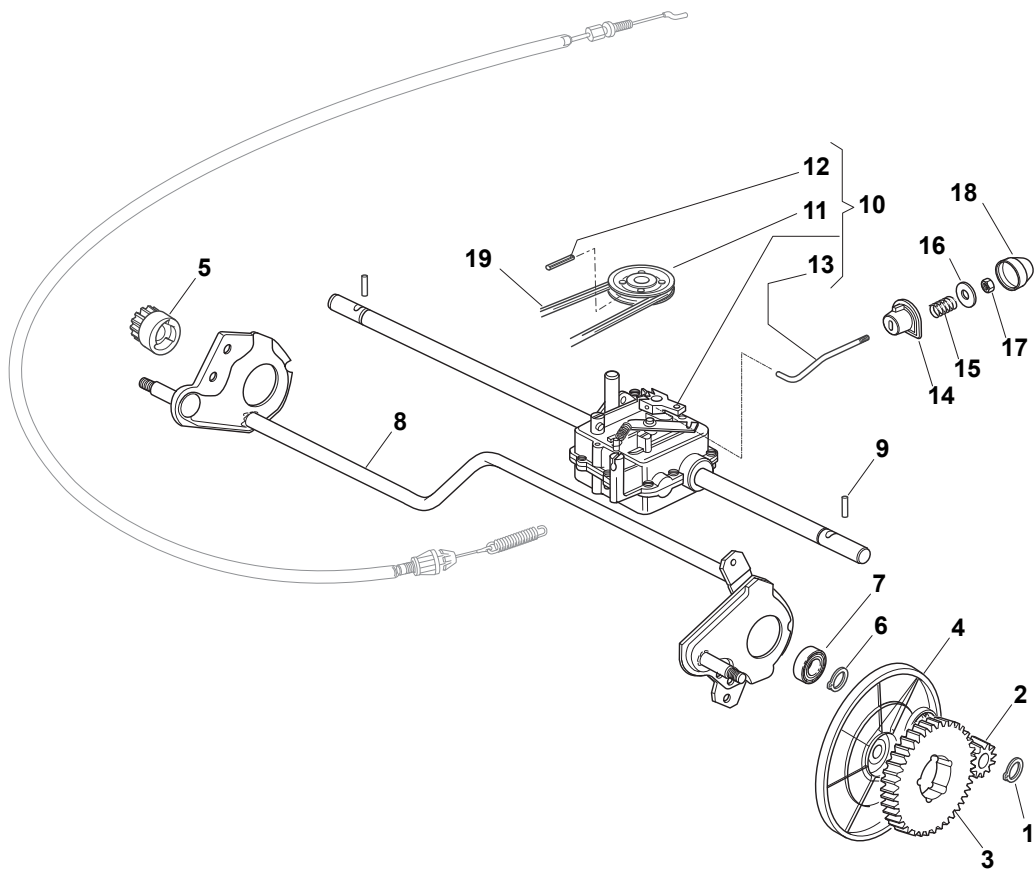

Fig.	Quantity	Part No	Description	Notes
3	1	381003472/0	Lever, Engine Brake	Black
1	1	381006670/2	Handle Tube	
2	1	381003349/0	Lever, Driving	
3	1	381003344/0	Lever, Engine Brake	Red
4	1	122430309/0	Spring	
5	1	112154330/0	Nut	
6	2	381007046/0	Handle Black Upper Part Dmxdp	
6	2	381007047/0	Handle Grey Upper Part	
7	4	112735662/1	Screw	
8	4	322041967/1	Bushing	
9	4	112154510/0	Nut	
10	2	112728721/0	Screw	
11	2	112727786/0	Screw	
12	1	181030077/0	Cable, Thread Engine Brake	
13	1	381030078/0	Cable Rear Drive	
14	1	181007145/0	Throttle Cable	B&S Engine
14	1	181007199/0	Throttle Cable	Honda / GGP Engine
15	2	322806644/0	Protection	
16	2	112727812/0	Screw	
17	2	112523000/1	Washer	
19	1	322488301/0	Joint Sleeve Grey Right	
20	1	322488303/0	Joining Sleeve Grey Left	
21	2	122671651/0	Washer	
22	2	112819105/0	Screw	
23	2	322399804/1	Nut	
24	2	112293200/0	Nut	
25	2	112793301/0	Screw	
26	2	112155000/0	Nut	
27	2	118203854/0	Screw	
28	1	181007195/0	Cable, Speed Drive Control	

Fig.	Quantity	Part No	Description	Notes
1	2	112608600/0	Seeger	
2	1	122570120/1	Pinion Left	
3	2	122120105/1	Ring Gear	
4	2	322600268/0	Protection, Wheel	
5	1	122570110/1	Pinion Right	
6	2	112608600/0	Seeger	
7	2	119216035/0	Bearing	
8	1	381302867/0	Axle, Rear Wheels	
9	2	122753000/0	Pin	
10	1	181003080/0	F.R. Gear Box Pan/Np 3 Speed	
11	1	122601908/0	Pulley	
12	1	112645705/0	Elastic Pin	
13	1	122033282/1	Adjustment Rod	
14	1	122041957/1	Bushing	
15	1	122450063/0	Spring	
16	1	322680009/0	Washer	
17	1	112154510/0	Nut	
18	1	122110230/0	Hub Cover	
19	1	135064197/0	Belt	