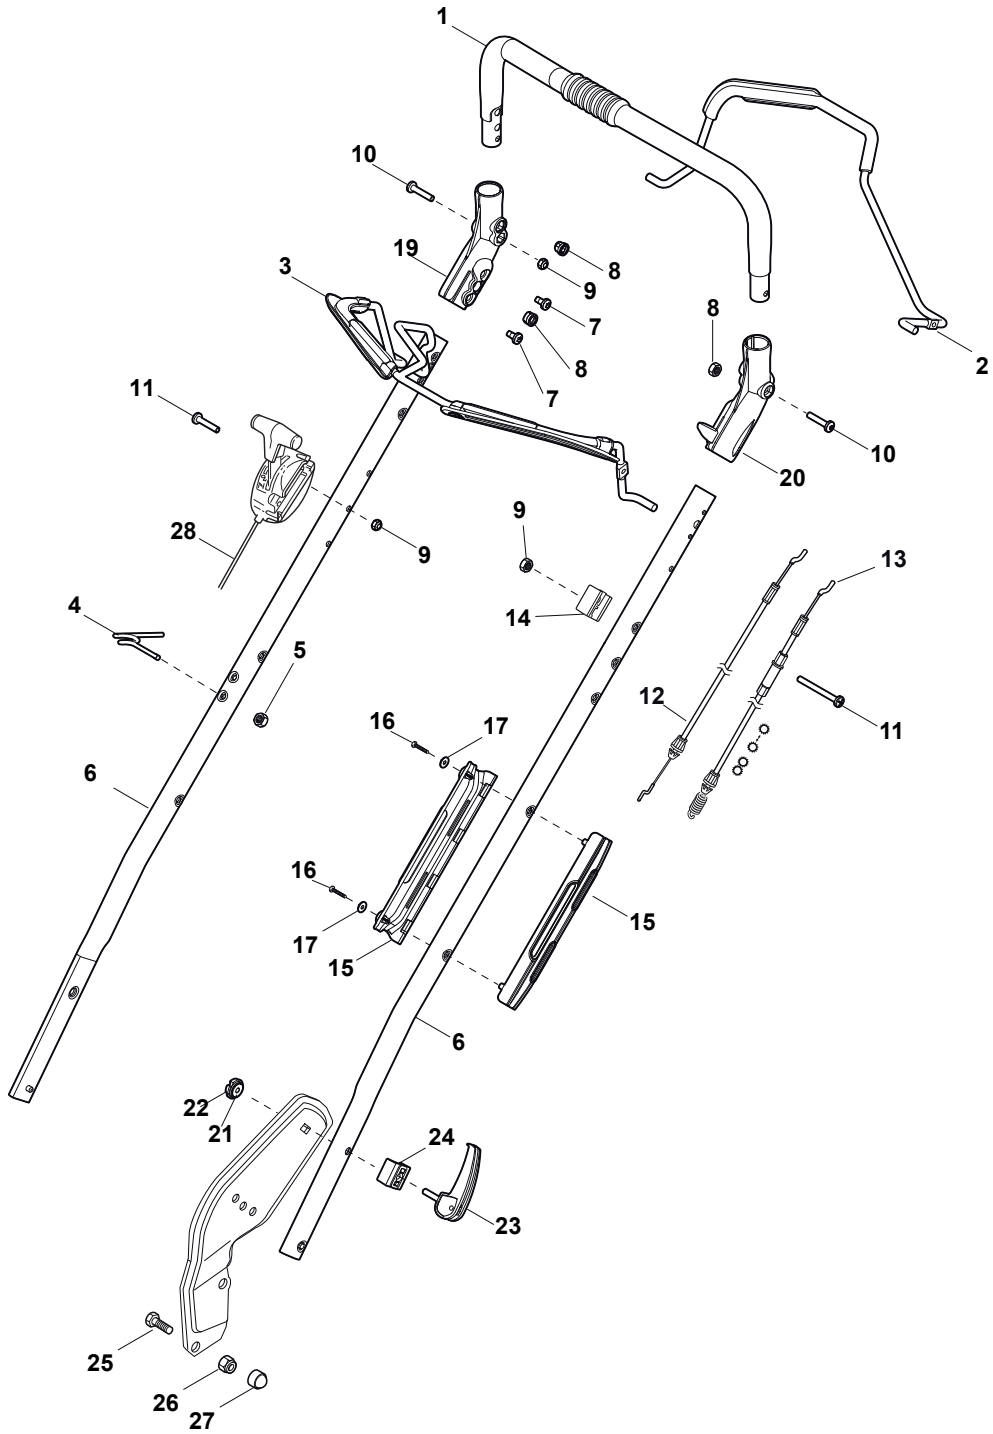

Fig.	Quantity	Part No	Description	Notes
3	1	381003472/0	Lever, Engine Brake	Black
1	1	381006670/2	Handle Tube	
2	1	381003349/0	Lever, Driving	
3	1	381003344/0	Lever, Engine Brake	Red
4	1	122430309/0	Spring	
5	1	112154330/0	Nut	
6	2	381007046/0	Handle Black Upper Part Dmxnp	
6	2	381007047/0	Handle Grey Upper Part	
7	4	112735662/1	Screw	
8	4	322041967/1	Bushing	
9	4	112154510/0	Nut	
10	2	112728721/0	Screw	
11	2	112727786/0	Screw	
12	1	181030101/0	Cable, Thread Engine Brake	
13	1	181030098/0	Cable Rear Drive	
14	1	322551639/0	Fixed Plate	
15	2	322806644/0	Protection	
16	2	112727812/0	Screw	
17	2	112523000/1	Washer	
19	1	322488301/0	Joint Sleeve Grey Right	
20	1	322488303/0	Joining Sleeve Grey Left	
21	2	122671651/0	Washer	
22	2	112819105/0	Screw	
23	2	381003253/0	Handle	
24	2	322680017/0	Washer	
25	2	112793301/0	Screw	
26	2	112155000/0	Nut	
27	2	118203854/0	Screw	
28	1	181007195/0	Cable, Speed Drive Control