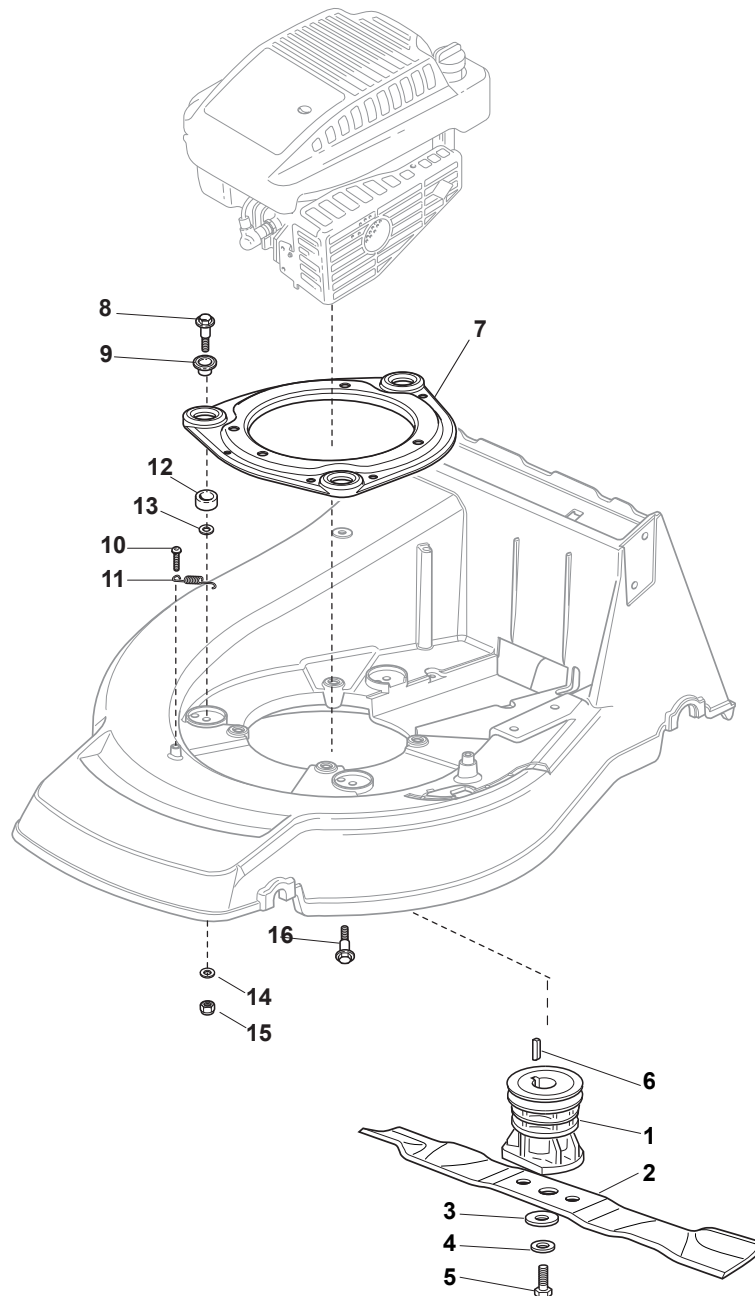

Fig.	Quantity	Part No	Description	Notes
2	1	181004381/1	Blade Standard	
3	1	122160400/0	Elastic Disc	
4	1	112523080/0	Washer	
5	1	112735698/0	Screw	
6	1	112139100/0	Feather, Crankshaft Ø 22,2	for B&S and GGP Engines
6	1	112139150/0	Feather, Crankshaft Ø 25	for HONDA Engines
7	3	112691900/0	Screw	for B&S DOV Series
7	1	112692080/0	Screw	for B&S Engine
7	2	112691800/0	Screw	for B&S Engine
7	3	112691600/0	Screw	for GGP Engine
7	3	112691900/0	Screw	for HONDA Engine
8	3	112155000/0	Nut	
9	3	112521350/0	Washer	
1	1	122465607/3	Hub With Pulley, Crankshaft Ø 22.2	for B&S and GGP Engines
1	1	122465608/2	Hub With Pulley, Crankshaft Ø 25	for HONDA Engines

Fig.	Quantity	Part No	Description	Notes
1	1	122465638/1	Hub With Pulley, Crankshaft Ø 22.2	for B&S and GGP Engines
1	1	122465639/1	Hub With Pulley, Crankshaft Ø 25	for HONDA Engines
2	1	181004383/0	Blade, AVS	
3	1	122160400/0	Elastic Disc	
4	1	112523080/0	Washer	
5	1	112736815/0	Screw	
6	1	112139100/0	Feather, Crankshaft Ø 22,2	for B&S and GGP Engines
6	1	112139150/0	Feather, Crankshaft Ø 25	for HONDA Engines
7	1	322207223/0	Flange	
8	3	122524329/0	Pin	
9	3	322672201/0	Washer	
10	1	112729601/1	Screw	
11	1	122450445/0	Spring	
12	3	322250012/0	No Vibrations Rubber	
13	3	122671651/0	Washer	
14	3	112521350/0	Washer	
15	3	112155000/0	Nut	
16	3	112735108/1	Screw	for Honda Engine

Fig.	Quantity	Part No	Description	Notes
1	1	122465638/1	Hub With Pulley, Crankshaft Ø 22.2	
2	1	181004366/2	Blade	
3	1	122160400/0	Elastic Disc	
4	1	112523080/0	Washer	
5	1	112736815/0	Screw	
6	1	112139100/0	Feather, Crankshaft Ø 22,2	
7	3	112154210/0	Nut	
8	3	122170835/0	Spacer	
9	3	112521350/0	Washer	
10	1	322170964/0	Protection	
11	3	112692050/0	Screw	