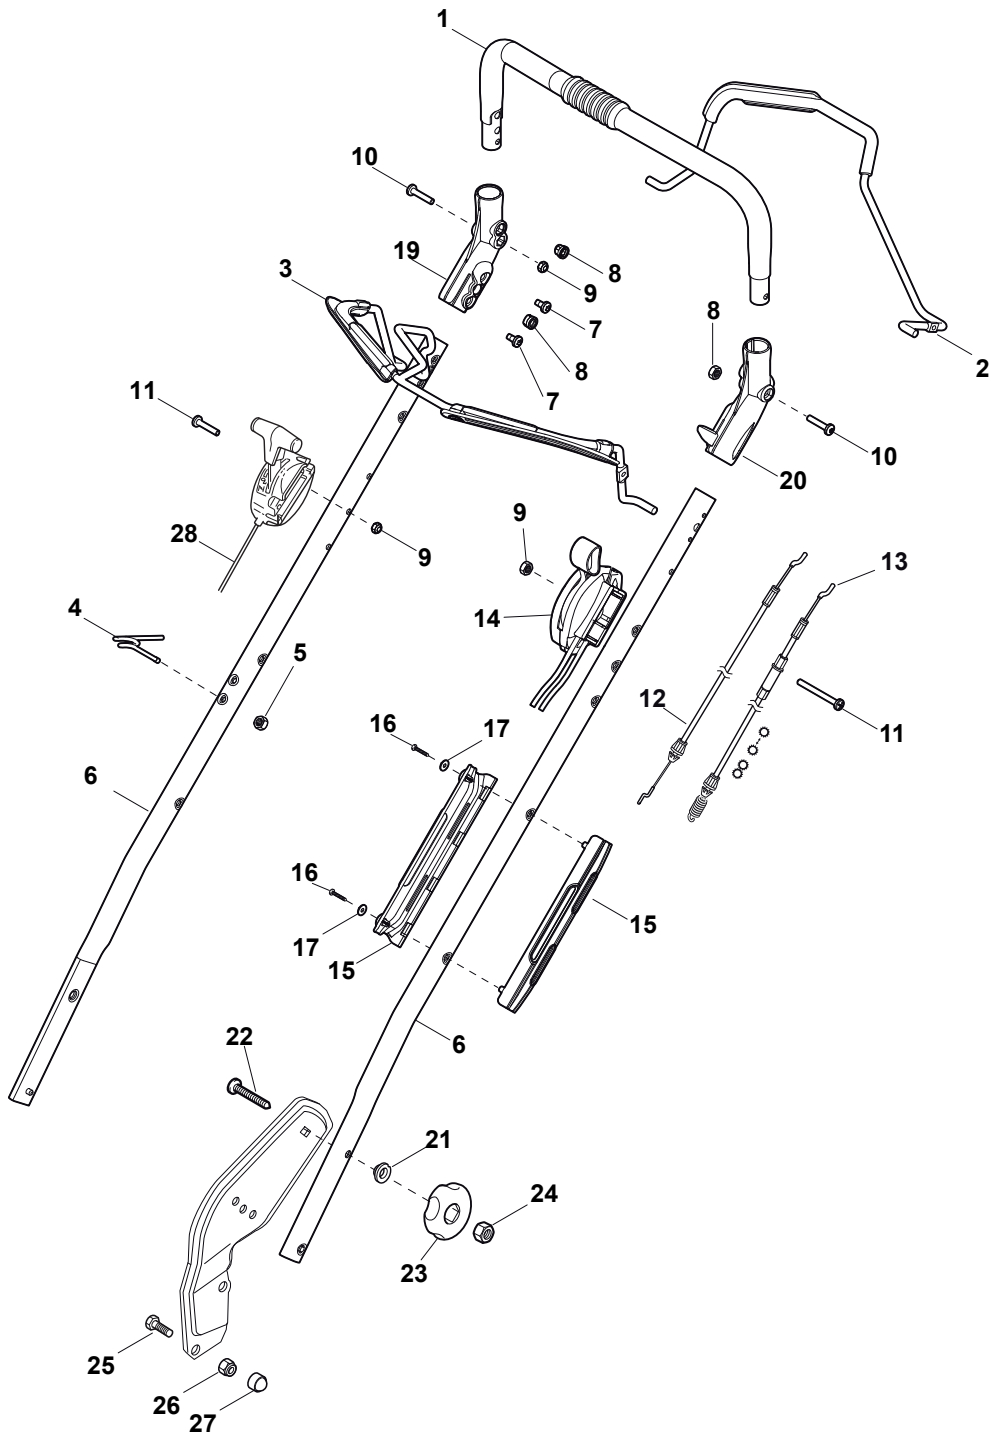

Fig.	Quantity	Part No	Description	Notes
3	1	381003472/0	Lever, Engine Brake	Black
1	1	381006670/2	Handle Tube	
2	1	381003349/0	Lever, Driving	
3	1	381003344/0	Lever, Engine Brake	Red
4	1	122430309/0	Spring	
5	1	112154330/0	Nut	
6	2	381007046/0	Handle Black Upper Part Dmxdp	
6	2	381007047/0	Handle Grey Upper Part	
7	4	112735662/1	Screw	
8	4	322041967/1	Bushing	
9	4	112154510/0	Nut	
10	2	112728721/0	Screw	
11	2	112727786/0	Screw	
12	1	181030077/0	Cable, Thread Engine Brake	
13	1	381030078/0	Cable Rear Drive	
14	1	181007145/0	Throttle Cable	B&S Engine
14	1	181007199/0	Throttle Cable	Honda / GGP Engine
15	2	322806644/0	Protection	
16	2	112727812/0	Screw	
17	2	112523000/1	Washer	
19	1	322488301/0	Joint Sleeve Grey Right	
20	1	322488303/0	Joining Sleeve Grey Left	
21	2	122671651/0	Washer	
22	2	112819105/0	Screw	
23	2	322399804/1	Nut	
24	2	112293200/0	Nut	
25	2	112793301/0	Screw	
26	2	112155000/0	Nut	
27	2	118203854/0	Screw	
28	1	181007195/0	Cable, Speed Drive Control	

Fig.	Quantity	Part No	Description	Notes
1	2	112608600/0	Seeger	
2	1	122570120/1	Pinion Left	
3	2	122120105/1	Ring Gear	
4	2	322600268/0	Protection, Wheel	
5	1	122570110/1	Pinion Right	
6	2	112608600/0	Seeger	
7	2	119216035/0	Bearing	
8	1	381302867/0	Axle, Rear Wheels	
9	2	122753000/0	Pin	
10	1	181003080/0	F.R. Gear Box Pan/Np 3 Speed	
11	1	122601908/0	Pulley	
12	1	112645705/0	Elastic Pin	
13	1	122033282/1	Adjustment Rod	
14	1	122041957/1	Bushing	
15	1	122450063/0	Spring	
16	1	322680009/0	Washer	
17	1	112154510/0	Nut	
18	1	122110230/0	Hub Cover	
19	1	135064197/0	Belt	