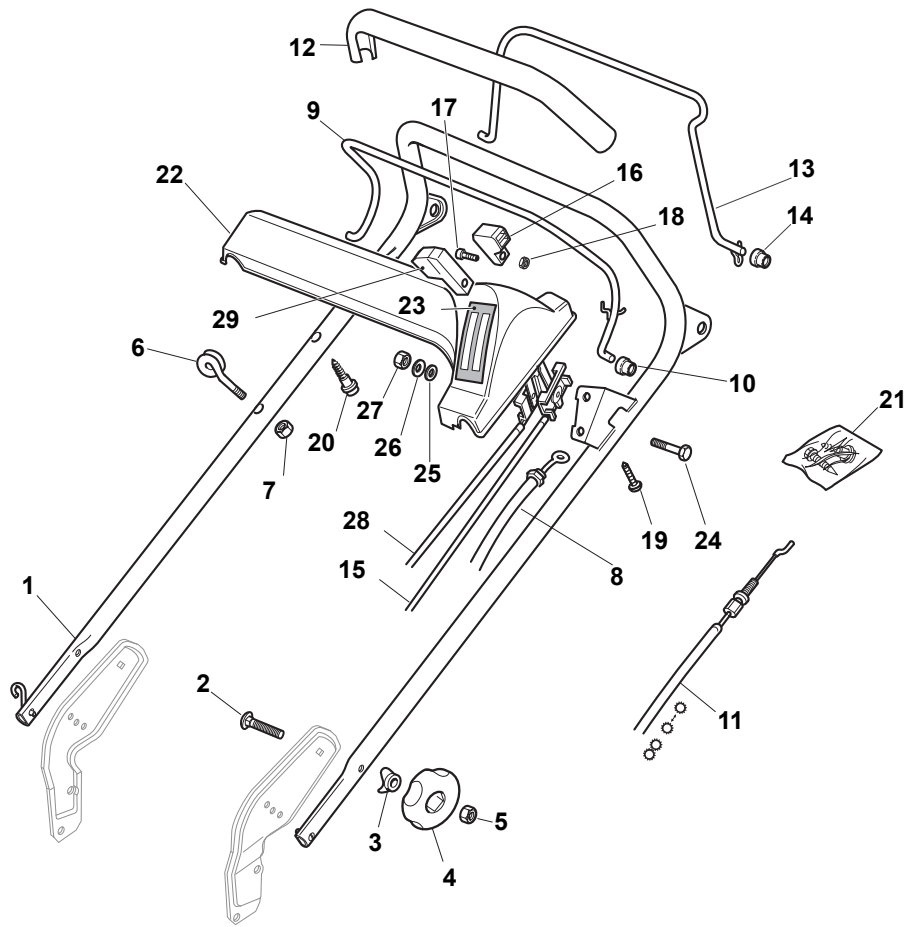

Fig.	Quantity	Part No	Description	Notes
76	1	322393611/2	Height Adjustment Handle	
78	1	112293201/0	Nut	
79	1	112622640/0	Pin	
80	1	122446175/0	Spring	
171	1	322140224/0	Mulching Deflector	

Fig.	Quantity	Part No	Description	Notes
1	1	381007028/1	Handle, Upper Part	
2	2	112819105/0	Screw	
3	2	122671651/0	Washer	
4	2	322399804/1	Nut	
5	2	112293200/0	Nut	
6	1	122430309/0	Spring	
7	1	112154330/0	Nut	
8	1	181000616/1	Cable, Thread Engine Brake	Honda Engine
8	1	181000629/1	Cable, Thread Engine Brake	Tecumseh Engine
8	1	181000631/0	Cable, Thread Engine Brake	GGP Engine
8	1	181000634/0	Cable, Thread Engine Brake	B&S 575/550 Series
8	1	181000757/0	Cable, Thread Engine Brake	B&S Engine
8	1	181030006/0	Cable, Thread Engine Brake	B&S 700/750 Series
9	1	181003291/3	Lever, Engine Brake	
10	2	122041966/0	Bushing	
11	1	381000670/0	Dirve Cable F.R. Pan-Np 3Speed	
12	1	122291050/0	Handgrip Black	
13	1	181003288/1	Driving Lever	
14	2	322041965/1	Bushing	
15	1	181007091/0	Throttle Cable	B&S Engine / Tecumseh Engine
15	1	181007092/0	Throttle Cable	Honda / GGP Engine
16	1	122399801/0	Knob	
17	2	112726388/0	Screw	
18	2	112290800/0	Nut	
19	1	112728460/0	Screw	
20	1	122943006/0	Screw	
21	1	381008499/1	Outfit, Screws	
22	1	422120148/0	Yellow Dashboard	
22	1	422120150/0	Red Dashboard	
22	1	422120164/0	Black Dashboard	
23	1	114357387/0	Label	B&S 700 Series
23	1	114356692/0	Throttle Label	Honda Engine
23	1	114356693/0	Throttle Label	B&S / GGP Engine
23	1	114357387/0	Label	Honda / Tecumseh Engine
24	2	112788910/0	Screw	
25	2	112523020/0	Washer	
26	2	112581500/0	Grower	
27	2	112291000/0	Nut	
28	1	181007099/0	Cable, Speed Drive Control	
29	1	122399802/0	Knob	