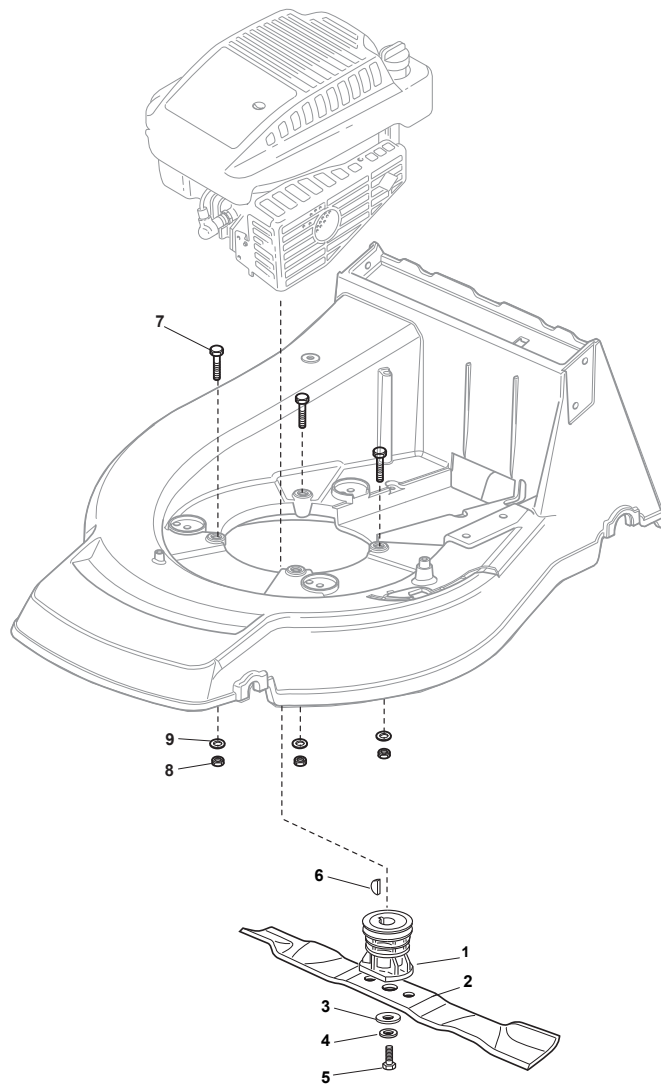

Fig.	Quantity	Part No	Description	Notes
1	2	112608600/0	Seeger	
2	1	122570120/1	Pinion Left	
3	2	122120105/1	Ring Gear	
4	2	322600268/0	Protection, Wheel	
5	1	122570110/1	Pinion Right	
6	2	112608600/0	Seeger	
7	2	119216035/0	Bearing	
8	1	381302867/0	Axle, Rear Wheels	
9	2	122753000/0	Pin	
10	1	181003080/0	F.R. Gear Box Pan/Np 3 Speed	
11	1	122601908/0	Pulley	
12	1	112645705/0	Elastic Pin	
13	1	122033282/1	Adjustment Rod	
14	1	122041957/1	Bushing	
15	1	122450063/0	Spring	
16	1	322680009/0	Washer	
17	1	112154510/0	Nut	
18	1	122110230/0	Hub Cover	
19	1	135064197/0	Belt	

11

12

13

Fig.	Quantity	Part No	Description	Notes
1	4	381007490/0	Wheel	
2	8	119216035/0	Bearing	
3	4	381007487/0	Wheel	
4	8	112521350/0	Washer	
5	8	112155000/0	Nut	
6	4	322110653/0	Hub Cap	
7	4	322110314/0	Hub Cap Grey	
8	4	322110643/0	Hub Cap Grey	
9	4	322110382/0	Hub Cap Grey	
10	4	322110416/0	Hub Cap Grey	
11	4	322110492/0	Hub Cap Grey	
11	4	322110563/0	Hub Cap Yellow	
12	4	322110494/0	Hub Cap Grey	
13	4	322110496/0	Hub Cap Grey	

Fig.	Quantity	Part No	Description	Notes
2	1	181004381/1	Blade Standard	
3	1	122160400/0	Elastic Disc	
4	1	112523080/0	Washer	
5	1	112735698/0	Screw	
6	1	112139100/0	Feather, Crankshaft Ø 22,2	for B&S and GGP Engines
6	1	112139150/0	Feather, Crankshaft Ø 25	for HONDA Engines
7	3	112691900/0	Screw	for B&S DOV Series
7	1	112692080/0	Screw	for B&S Engine
7	2	112691800/0	Screw	for B&S Engine
7	3	112691600/0	Screw	for GGP Engine
7	3	112691900/0	Screw	for HONDA Engine
8	3	112155000/0	Nut	
9	3	112521350/0	Washer	
1	1	122465607/3	Hub With Pulley, Crankshaft Ø 22.2	for B&S and GGP Engines
1	1	122465608/2	Hub With Pulley, Crankshaft Ø 25	for HONDA Engines