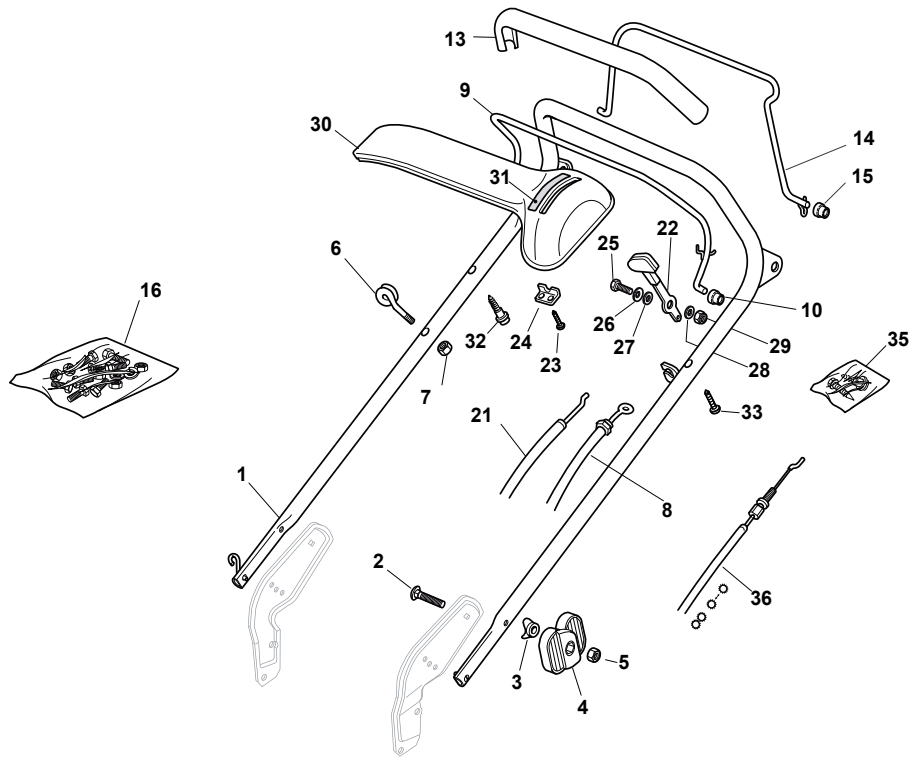

Fig.	Quantity	Part No	Description	Notes
1	1	381006861/0	Handle, Upper Part	
2	2	112819120/0	Screw	
3	2	122671651/0	Washer	
4	2	322399804/1	Nut	
5	2	112293200/0	Nut	
6	1	122430309/0	Spring	
7	1	112154330/0	Nut	
8	1	181000616/1	Cable, Thread Engine Brake	GGP Engine
8	1	181000616/1	Cable, Thread Engine Brake	Honda Engine
8	1	181000634/0	Cable, Thread Engine Brake	B&S 575/550 Series
8	1	181000757/0	Cable, Thread Engine Brake	B&S 625/675 Series
8	1	181030006/0	Cable, Thread Engine Brake	B&S 700/750 Series
9	1	181003291/3	Lever, Engine Brake	
10	2	122041966/0	Bushing	
13	1	122291050/0	Handgrip Black	
14	1	181003288/1	Driving Lever	
15	2	322041965/1	Bushing	
16	1	381008610/1	Outfit, Screws	
21	1	481007160/0	Throttle Cable	
22	1	381007221/0	Dashboard Throttle Lever	SV40-RV 40-V35 Engine / B&S 450-500 Series
22	1	381007280/2	Dashboard Throttle Lever	Honda Engine / B&S 625-675-700 Series / GGP 140-160-196cc
23	2	112735105/0	Screw	
24	1	322981467/0	Plate	
25	1	112791500/0	Screw	
26	1	112530060/0	Spring Washer	
27	1	112523040/0	Washer	
28	1	112523040/0	Washer	
29	1	112154510/0	Nut	
30	1	422120152/0	Yellow Dashboard	
30	1	422120154/0	Red Dashboard	
30	1	422120158/0	Black Dashboard	
31	1	114356743/1	Label	Honda /GGP Engine
31	1	114356744/1	Label	B&S 675 Series
31	1	114356905/0	Label	B&S 575/550 Series
31	1	114357646/1	Label	Honda Engine
32	1	122943006/0	Screw	
33	1	112728460/0	Screw	
35	1	381008609/0	Outfit, Screws	
36	1	381000669/0	Cable Rear Drive	(Bi. Ci. Di.)
36	1	381000673/0	Cable Rear Drive	(General Transmission)