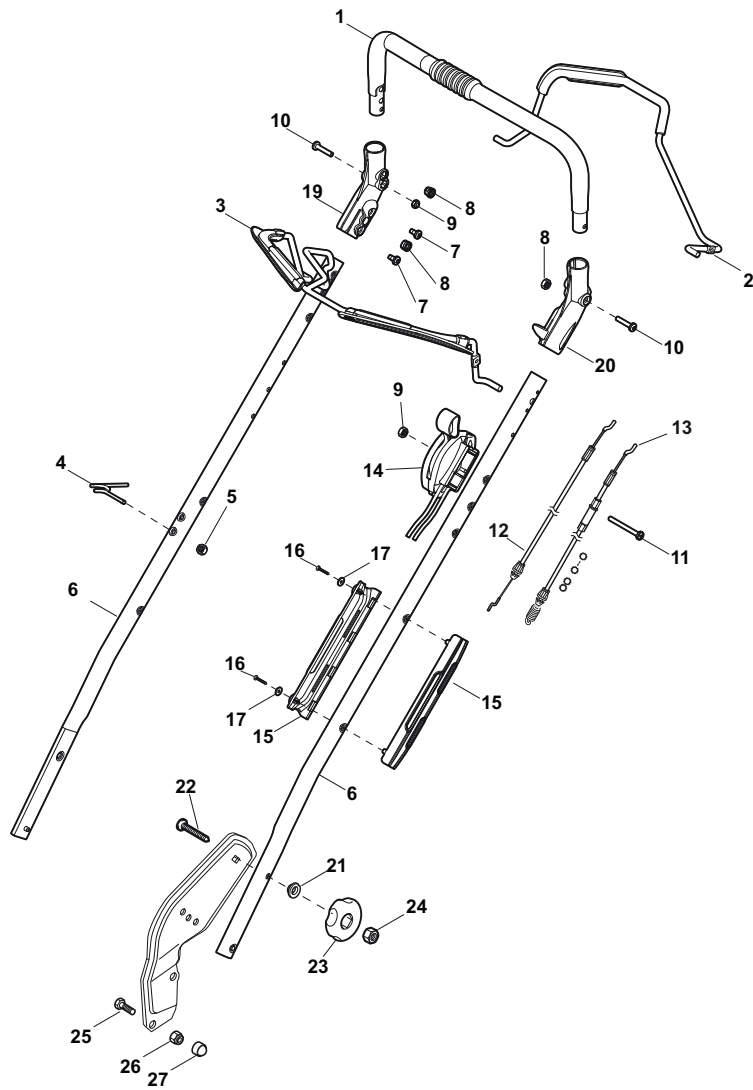

Fig.	Quantity	Part No	Description	Notes
3	1	381003472/0	Lever, Engine Brake	Black
1	1	381006670/2	Handle Tube	
2	1	381003349/0	Lever, Driving	
3	1	381003344/0	Lever, Engine Brake	Red
4	1	122430309/0	Spring	
5	1	112154330/0	Nut	
6	2	381007046/0	Handle Black Upper Part Dmxdp	
6	2	381007047/0	Handle Grey Upper Part	
7	4	112735662/1	Screw	
8	4	322041967/1	Bushing	
9	3	112154510/0	Nut	
10	2	112728721/0	Screw	
11	1	112727786/0	Screw	
12	1	181030077/0	Cable, Thread Engine Brake	
13	1	381030078/0	Cable Rear Drive	
14	1	181007145/0	Throttle Cable	B&S Engine
14	1	181007199/0	Throttle Cable	Honda / GGP Engine
15	2	322806644/0	Protection	
16	2	112727812/0	Screw	
17	2	112523000/1	Washer	
19	1	322488301/0	Joint Sleeve Grey Right	
20	1	322488303/0	Joining Sleeve Grey Left	
21	2	122671651/0	Washer	
22	2	112819105/0	Screw	
23	2	322399804/1	Nut	
24	2	112293200/0	Nut	
25	2	112793301/0	Screw	
26	2	112155000/0	Nut	
27	2	118203854/0	Screw	