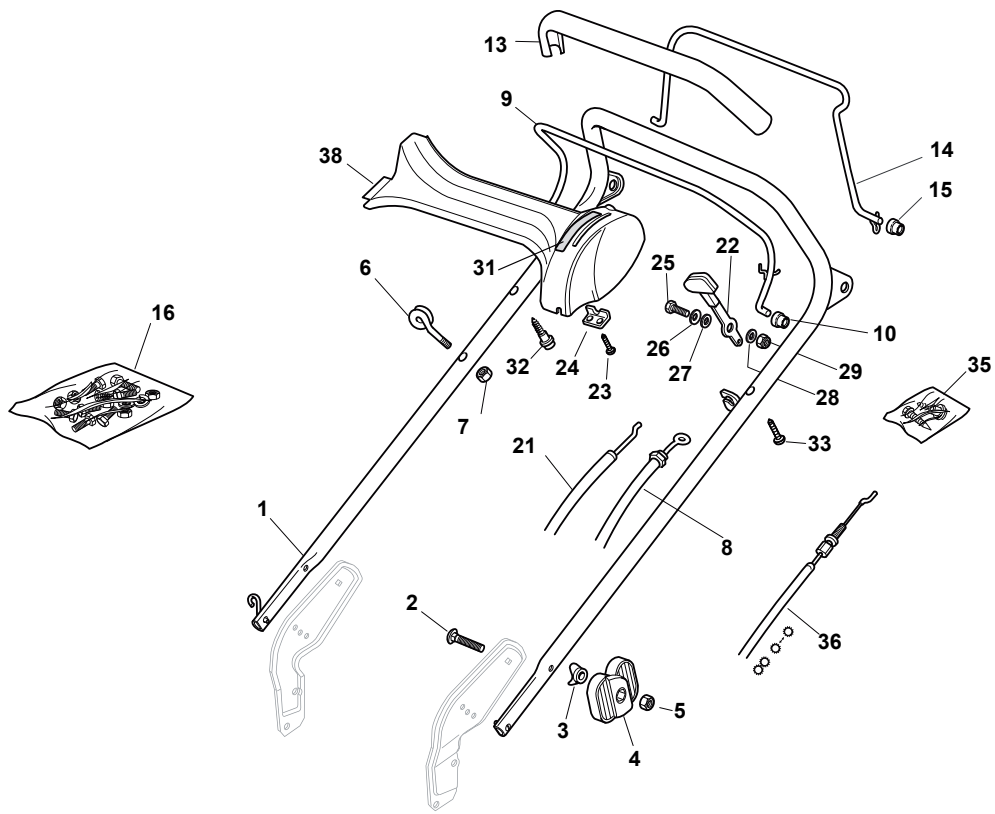

Fig.	Quantity	Part No	Description	Notes
76	1	322393611/2	Height Adjustment Handle	
78	1	112293201/0	Nut	
79	1	112622640/0	Pin	
80	1	122446175/0	Spring	
171	1	322140224/0	Mulching Deflector	

Fig.	Quantity	Part No	Description	Notes
1	1	381006861/0	Handle, Upper Part	
2	2	112819120/0	Screw	
3	2	122671651/0	Washer	
4	2	322399804/1	Nut	
5	2	112293200/0	Nut	
6	1	122430309/0	Spring	
7	1	112154330/0	Nut	
8	1	181000616/1	Cable, Thread Engine Brake	GGP Engine
8	1	181000616/1	Cable, Thread Engine Brake	Honda Engine
8	1	181000634/0	Cable, Thread Engine Brake	B&S 575/550 Series
8	1	181000757/0	Cable, Thread Engine Brake	B&S 625/675 Series
9	1	181003291/3	Lever, Engine Brake	
10	2	122041966/0	Bushing	
12	1	122291050/0	Handgrip Black	
14	1	181003288/1	Driving Lever	
15	2	322041965/1	Bushing	
16	1	381008610/1	Outfit, Screws	
35	1	381008609/0	Outfit, Screws	
36	1	381000669/0	Cable Rear Drive	(General Transmission)
36	1	381000673/0	Cable Rear Drive	(Bi. Ci. Di.)