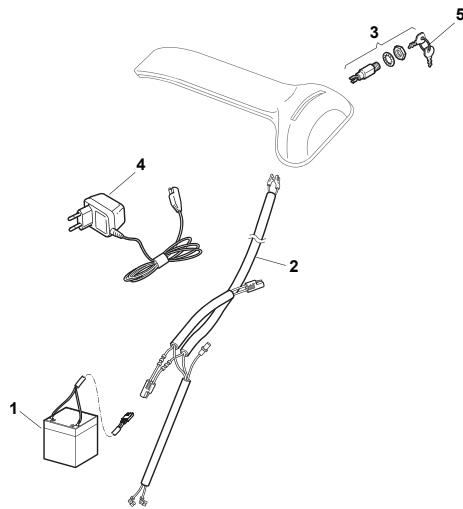

Fig.	Quantity	Part No	Description	Notes
3	1	381003472/0	Lever, Engine Brake	Black
1	1	381006670/2	Handle Tube	
2	1	381003349/0	Lever, Driving	
3	1	381003344/0	Lever, Engine Brake	Red
4	1	122430309/0	Spring	
5	1	112154330/0	Nut	
6	2	381007046/0	Handle Black Upper Part Dmxnp	
6	2	381007047/0	Handle Grey Upper Part	
7	4	112735662/1	Screw	
8	4	322041967/1	Bushing	
9	3	112154510/0	Nut	
10	2	112728721/0	Screw	
11	1	112727786/0	Screw	
12	1	181030101/0	Cable, Thread Engine Brake	
13	1	381030078/0	Cable Rear Drive	
14	1	322551639/0	Fixed Plate	
15	2	322806644/0	Protection	
16	2	112727812/0	Screw	
17	2	112523000/1	Washer	
19	1	322488301/0	Joint Sleeve Grey Right	
20	1	322488303/0	Joining Sleeve Grey Left	
21	2	122671651/0	Washer	
22	2	112819105/0	Screw	
23	2	322399804/1	Nut	
24	2	112293200/0	Nut	
25	2	112793301/0	Screw	
26	2	112155000/0	Nut	
27	2	118203854/0	Screw	

Fig.	Quantity	Part No	Description	Notes
1	1	322109530/0	Battery Cover	Only for PAN models
5	1	118120052/0	Battery	
6	1	118204120/0	Battery Charger	(CE)
6	1	118204121/0	Battery Charger	(UK)
7	1	118204192/3	Electric Start Wire	
7	1	118204198/0	Electric Start Wire	
8	1	322722801/0	Starting Block Outer Half-Bearing	
9	1	322722808/0	Inner Starting Block	
10	2	112728702/0	Screw	
12	1	118450051/0	Switch	
13	1	118210016/1	Starting Key	

Fig.	Quantity	Part No	Description	Notes
1	1	118120052/0	Battery	
2	1	118204192/3	Electric Start Wire	
2	1	118204198/0	Electric Start Wire	
3	1	118450051/0	Switch	
4	1	118204120/0	Battery Charger	(CE)
4	1	118204121/0	Battery Charger	(UK)
5	1	118210016/1	Starting Key	