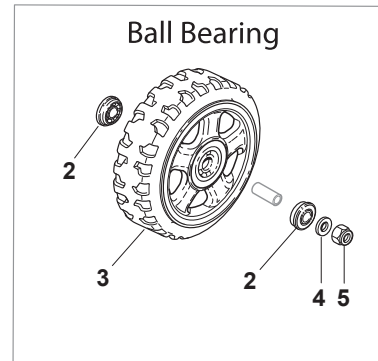

Spark Aluminium Wheels - Ø 210

Hubcap only
for Aluminium Wheels

6

7

8

9

10

11

12

13