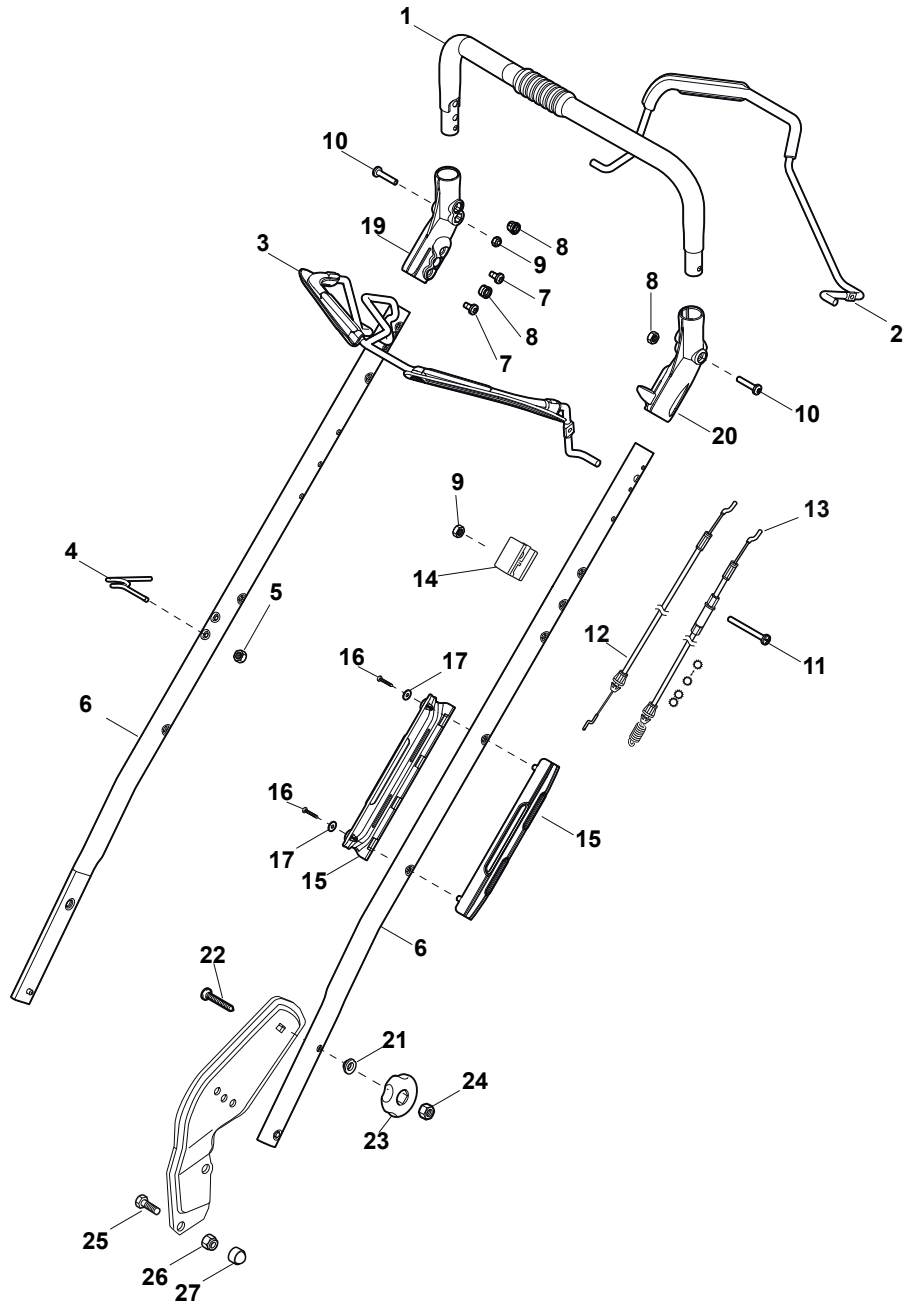

Fig.	Quantity	Part No	Description	Notes
3	1	381003472/0	Lever, Engine Brake	Black
1	1	381006670/2	Handle Tube	
2	1	381003349/0	Lever, Driving	
3	1	381003344/0	Lever, Engine Brake	Red
4	1	122430309/0	Spring	
5	1	112154330/0	Nut	
6	2	381007046/0	Handle Black Upper Part Dmxdp	
6	2	381007047/0	Handle Grey Upper Part	
7	4	112735662/1	Screw	
8	4	322041967/1	Bushing	
9	3	112154510/0	Nut	
10	2	112728721/0	Screw	
11	1	112727786/0	Screw	
12	1	181030077/0	Cable, Thread Engine Brake	
13	1	381030078/0	Cable Rear Drive	
14	1	181007145/0	Throttle Cable	B&S Engine
14	1	181007199/0	Throttle Cable	Honda / GGP Engine
15	2	322806644/0	Protection	
16	2	112727812/0	Screw	
17	2	112523000/1	Washer	
19	1	322488301/0	Joint Sleeve Grey Right	
20	1	322488303/0	Joining Sleeve Grey Left	
21	2	122671651/0	Washer	
22	2	112819105/0	Screw	
23	2	322399804/1	Nut	
24	2	112293200/0	Nut	
25	2	112793301/0	Screw	
26	2	112155000/0	Nut	
27	2	118203854/0	Screw	

Fig.	Quantity	Part No	Description	Notes
1	2	112608600/0	Seeger	
2	1	122570120/1	Pinion Left	
3	2	122120105/1	Ring Gear	
4	2	322600268/0	Protection, Wheel	
5	1	122570110/1	Pinion Right	
6	2	112608600/0	Seeger	
7	2	119216035/0	Bearing	
8	1	381302867/0	Axle, Rear Wheels	
9	2	122753000/0	Pin	
10	1	181003079/1	Gear Box (Black)	(GT)
10	1	181003082/1	Gear Box Bi.Ci.Di (Grey)	(Bi. Ci. Di.)
11	1	122601909/0	Pulley	
12	1	112645705/0	Elastic Pin	
13	1	122033281/0	Adjustment Rod	
14	1	122041957/1	Bushing	
15	1	122450063/0	Spring	
16	1	322680009/0	Washer	
17	1	112154510/0	Nut	
18	1	122110230/0	Hub Cover	
19	1	135064195/0	Belt	