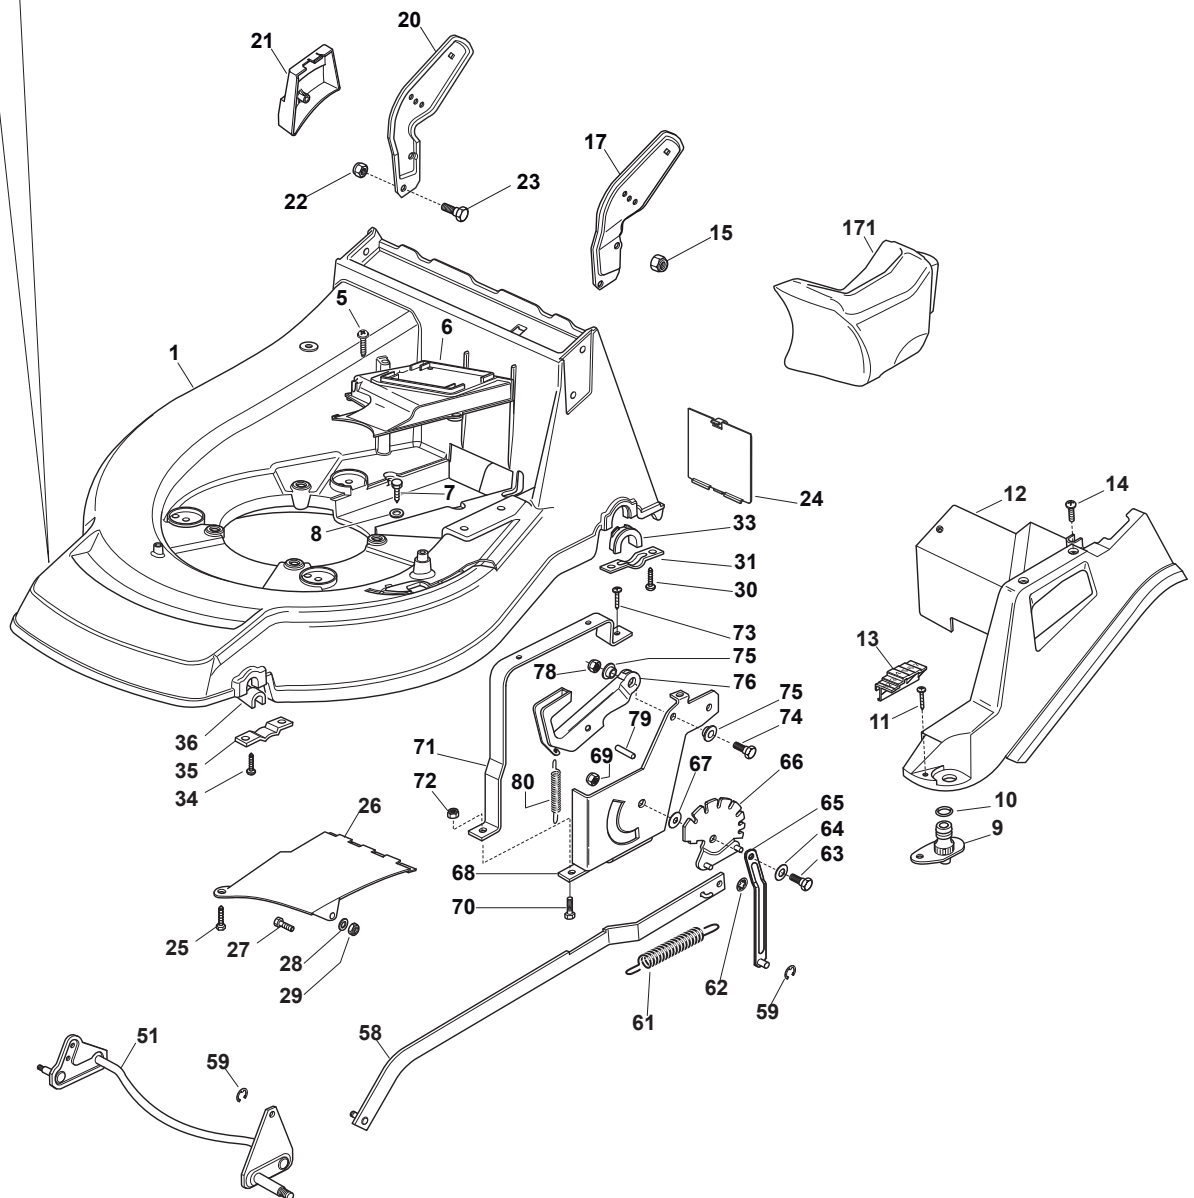

Fig.	Quantity	Part No	Description	Notes
76	1	322393611/2	Height Adjustment Handle	
78	1	112293201/0	Nut	
79	1	112622640/0	Pin	
80	1	122446175/0	Spring	
171	1	322140224/0	Mulching Deflector	

Fig.	Quantity	Part No	Description	Notes
1	1	381006861/0	Handle, Upper Part	
2	2	112819120/0	Screw	
3	2	122671651/0	Washer	
4	2	322399804/1	Nut	
5	2	112293200/0	Nut	
6	1	122430309/0	Spring	
7	1	112154330/0	Nut	
8	1	181000616/1	Cable, Thread Engine Brake	GGP Engine
8	1	181000616/1	Cable, Thread Engine Brake	Honda Engine
8	1	181000634/0	Cable, Thread Engine Brake	B&S 575/550 Series
8	1	181000757/0	Cable, Thread Engine Brake	B&S 625/675 Series
9	1	181003291/3	Lever, Engine Brake	
10	2	122041966/0	Bushing	
12	1	122291050/0	Handgrip Black	
14	1	181003288/1	Driving Lever	
15	2	322041965/1	Bushing	
16	1	381008610/1	Outfit, Screws	
35	1	381008609/0	Outfit, Screws	
36	1	381000669/0	Cable Rear Drive	(General Transmission)
36	1	381000673/0	Cable Rear Drive	(Bi. Ci. Di.)