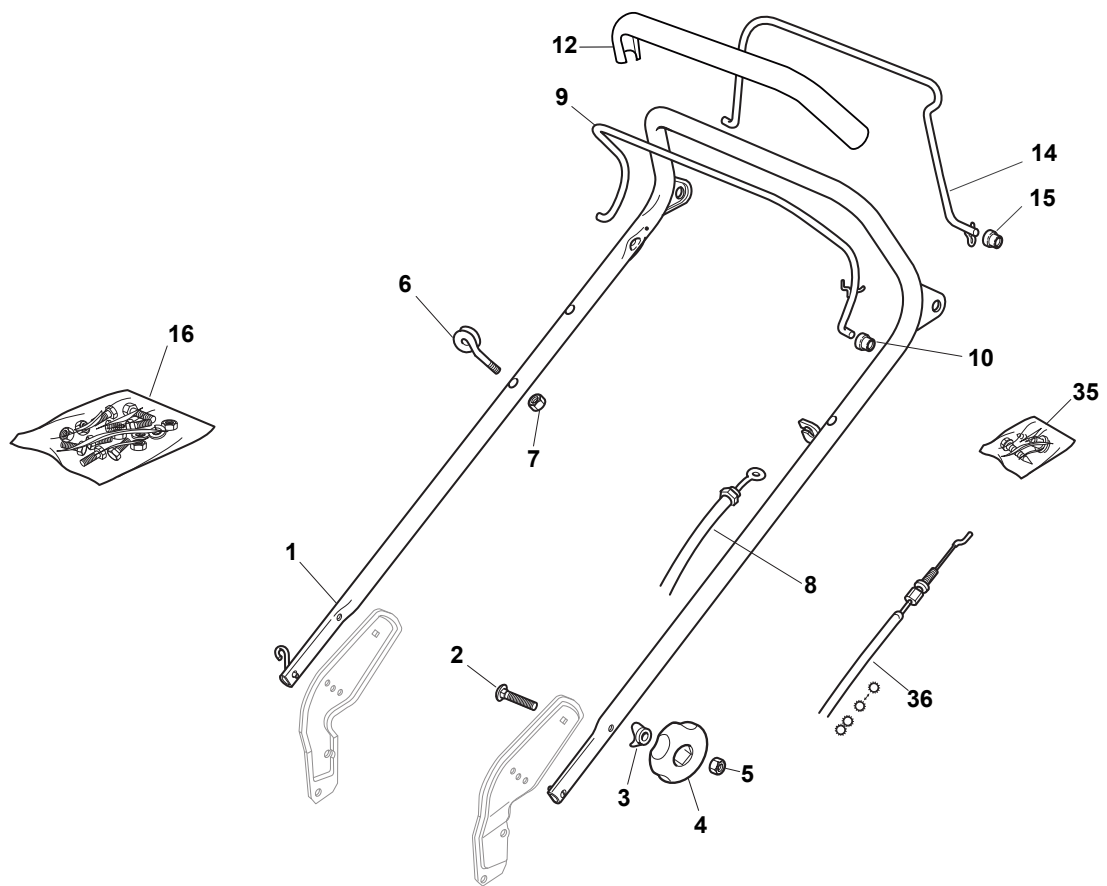

Fig.	Quantity	Part No	Description	Notes
76	1	322393611/2	Height Adjustment Handle	
78	1	112293201/0	Nut	
79	1	112622640/0	Pin	
80	1	122446175/0	Spring	
171	1	322140224/0	Mulching Deflector	

Fig.	Quantity	Part No	Description	Notes
1	1	381006861/0	Handle, Upper Part	
2	2	112819120/0	Screw	
3	2	122671651/0	Washer	
4	2	322399804/1	Nut	
5	2	112293200/0	Nut	
6	1	122430309/0	Spring	
7	1	112154330/0	Nut	
8	1	181000616/1	Cable, Thread Engine Brake	GGP Engine
8	1	181000616/1	Cable, Thread Engine Brake	Honda Engine
8	1	181000634/0	Cable, Thread Engine Brake	B&S 575/550 Series
8	1	181000757/0	Cable, Thread Engine Brake	B&S 625/675 Series
9	1	181003291/3	Lever, Engine Brake	
10	2	122041966/0	Bushing	
12	1	122291050/0	Handgrip Black	
14	1	181003288/1	Driving Lever	
15	2	322041965/1	Bushing	
16	1	381008610/1	Outfit, Screws	
35	1	381008609/0	Outfit, Screws	
36	1	381000669/0	Cable Rear Drive	(General Transmission)
36	1	381000673/0	Cable Rear Drive	(Bi. Ci. Di.)