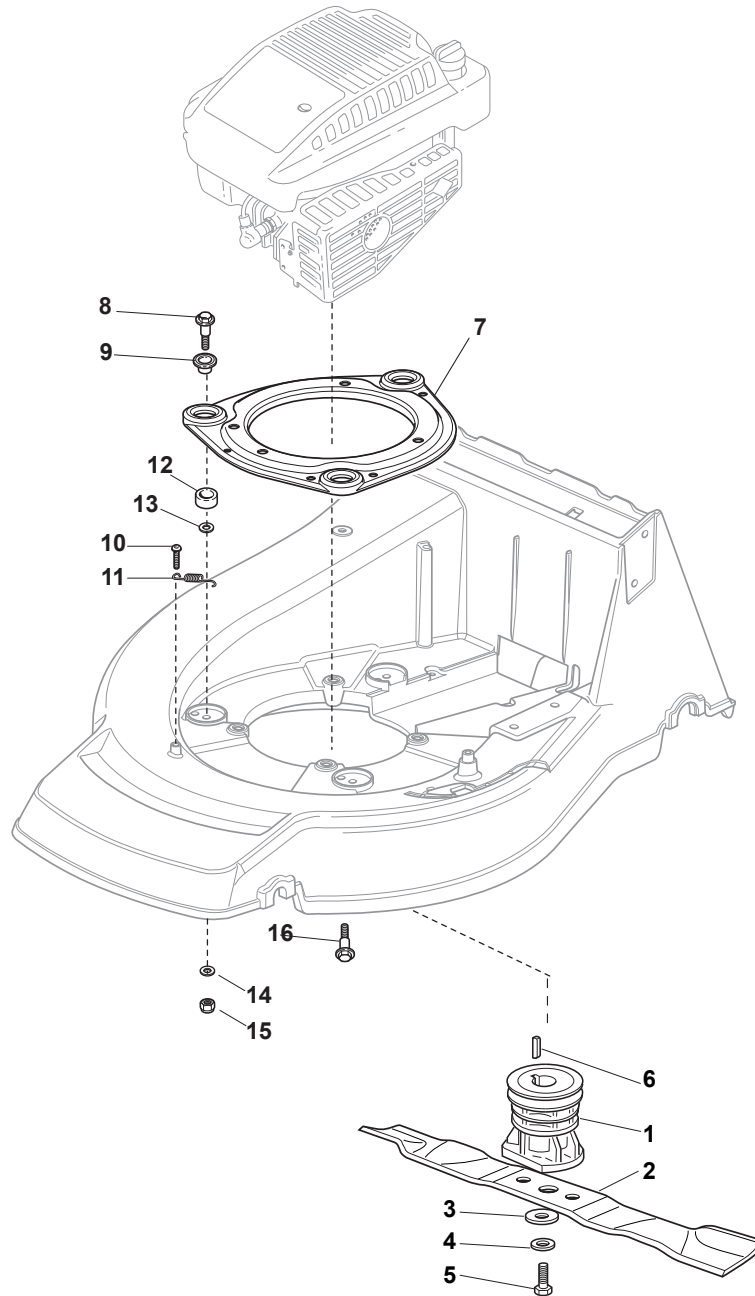

Fig.	Quantity	Part No	Description	Notes
2	1	181004381/1	Blade Standard	
3	1	122160400/0	Elastic Disc	
4	1	112523080/0	Washer	
5	1	112735698/0	Screw	
6	1	112139100/0	Feather, Crankshaft Ø 22,2	for B&S and GGP Engines
6	1	112139150/0	Feather, Crankshaft Ø 25	for HONDA Engines
7	1	112692080/0	Screw	for B&S Engine
7	2	112691800/0	Screw	for B&S Engine
7	3	112691600/0	Screw	for GGP Engine
7	3	112691900/0	Screw	for HONDA Engine
8	3	112155000/0	Nut	
9	3	112521350/0	Washer	
1	1	122465607/3	Hub With Pulley, Crankshaft Ø 22.2	for B&S and GGP Engines
1	1	122465608/2	Hub With Pulley, Crankshaft Ø 25	for HONDA Engines

Fig.	Quantity	Part No	Description	Notes
1	1	122465638/1	Hub With Pulley, Crankshaft Ø 22.2	for B&S and GGP Engines
1	1	122465639/1	Hub With Pulley, Crankshaft Ø 25	for HONDA Engines
2	1	181004383/0	Blade, AVS	
3	1	122160400/0	Elastic Disc	
4	1	112523080/0	Washer	
5	1	112736815/0	Screw	
6	1	112139100/0	Feather, Crankshaft Ø 22,2	for B&S and GGP Engines
6	1	112139150/0	Feather, Crankshaft Ø 25	for HONDA Engines
7	1	322207223/0	Flange	
8	3	122524329/0	Pin	
9	3	322672201/0	Washer	
10	1	112729601/1	Screw	
11	1	122450445/0	Spring	
12	3	322250012/0	No Vibrations Rubber	
13	3	122671651/0	Washer	
14	3	112521350/0	Washer	
15	3	112155000/0	Nut	
16	3	112735108/1	Screw	for Honda Engine

Fig.	Quantity	Part No	Description	Notes
1	1	122465638/1	Hub With Pulley, Crankshaft Ø 22.2	
2	1	181004366/2	Blade	
3	1	122160400/0	Elastic Disc	
4	1	112523080/0	Washer	
5	1	112736815/0	Screw	
6	1	112139100/0	Feather, Crankshaft Ø 22,2	
7	3	112154210/0	Nut	
8	3	122170835/0	Spacer	
9	3	112521350/0	Washer	
10	1	322170964/0	Protection	
11	3	112692050/0	Screw	