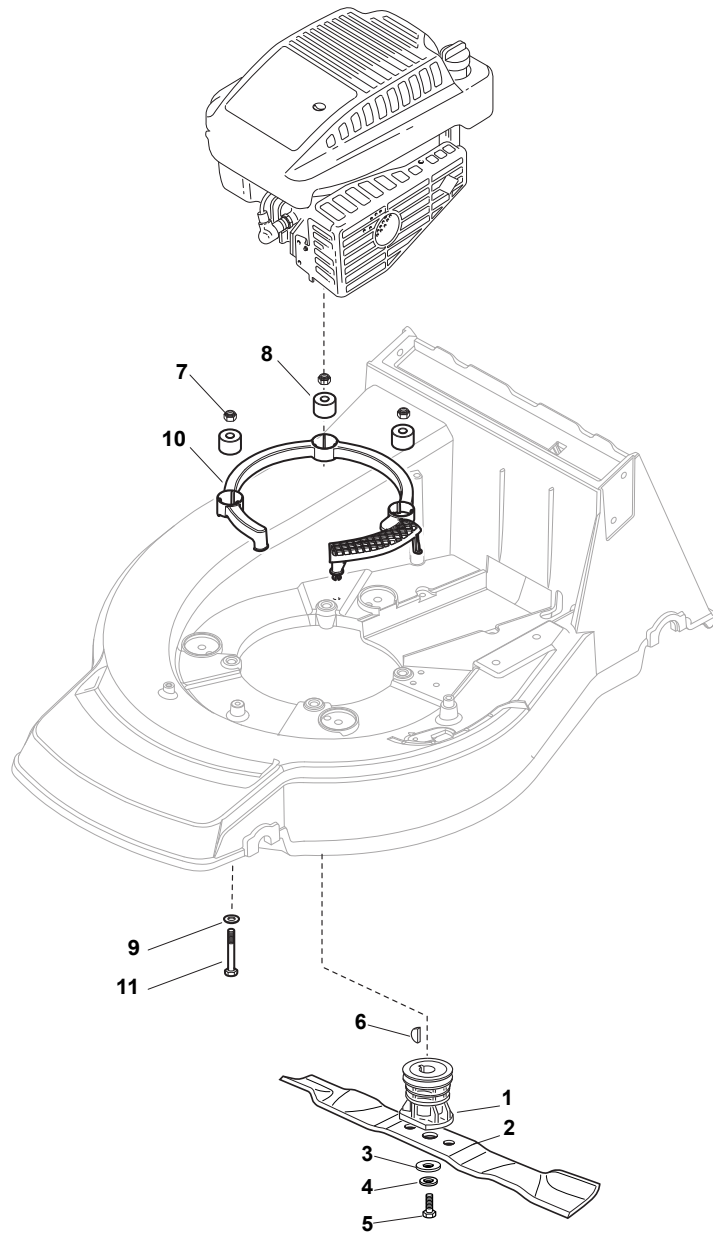

Fig.	Quantity	Part No	Description	Notes
2	1	181004381/1	Blade Standard	
3	1	122160400/0	Elastic Disc	
4	1	112523080/0	Washer	
5	1	112735698/0	Screw	
6	1	112139100/0	Feather, Crankshaft Ø 22,2	for B&S and GGP Engines
6	1	112139150/0	Feather, Crankshaft Ø 25	for HONDA Engines
7	1	112692080/0	Screw	for B&S Engine
7	2	112691800/0	Screw	for B&S Engine
7	3	112691600/0	Screw	for GGP Engine
7	3	112691900/0	Screw	for HONDA Engine
8	3	112155000/0	Nut	
9	3	112521350/0	Washer	
1	1	122465607/3	Hub With Pulley, Crankshaft Ø 22.2	for B&S and GGP Engines
1	1	122465608/2	Hub With Pulley, Crankshaft Ø 25	for HONDA Engines

Fig.	Quantity	Part No	Description	Notes
1	1	122465638/1	Hub With Pulley, Crankshaft Ø 22.2	for B&S and GGP Engines
1	1	122465639/1	Hub With Pulley, Crankshaft Ø 25	for HONDA Engines
2	1	181004383/0	Blade, AVS	
3	1	122160400/0	Elastic Disc	
4	1	112523080/0	Washer	
5	1	112736815/0	Screw	
6	1	112139100/0	Feather, Crankshaft Ø 22,2	for B&S and GGP Engines
6	1	112139150/0	Feather, Crankshaft Ø 25	for HONDA Engines
7	1	322207223/0	Flange	
8	3	122524329/0	Pin	
9	3	322672201/0	Washer	
10	1	112729601/1	Screw	
11	1	122450445/0	Spring	
12	3	322250012/0	No Vibrations Rubber	
13	3	122671651/0	Washer	
14	3	112521350/0	Washer	
15	3	112155000/0	Nut	
16	3	112735108/1	Screw	for Honda Engine

Fig.	Quantity	Part No	Description	Notes
1	1	122465638/1	Hub With Pulley, Crankshaft Ø 22.2	
2	1	181004366/2	Blade	
3	1	122160400/0	Elastic Disc	
4	1	112523080/0	Washer	
5	1	112736815/0	Screw	
6	1	112139100/0	Feather, Crankshaft Ø 22,2	
7	3	112154210/0	Nut	
8	3	122170835/0	Spacer	
9	3	112521350/0	Washer	
10	1	322170964/0	Protection	
11	3	112692050/0	Screw	