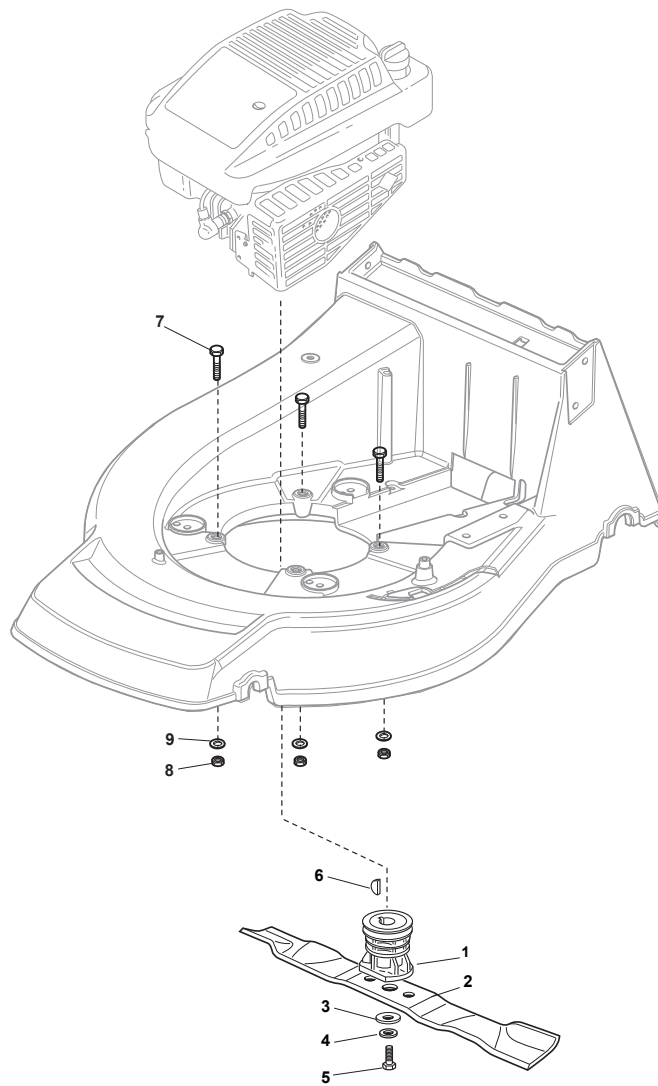

Fig.	Quantity	Part No	Description	Notes
1	2	112608600/0	Seeger	
2	1	122570120/1	Pinion Left	
3	2	122120105/1	Ring Gear	
4	2	322600268/0	Protection, Wheel	
5	1	122570110/1	Pinion Right	
6	2	112608600/0	Seeger	
7	2	119216035/0	Bearing	
8	1	381302867/0	Axle, Rear Wheels	
9	2	122753000/0	Pin	
10	1	181003079/1	Gear Box (Black)	(GT)
10	1	181003082/1	Gear Box Bi.Ci.Di (Grey)	(Bi. Ci. Di.)
11	1	122601909/0	Pulley	
12	1	112645705/0	Elastic Pin	
13	1	122033281/0	Adjustment Rod	
14	1	122041957/1	Bushing	
15	1	122450063/0	Spring	
16	1	322680009/0	Washer	
17	1	112154510/0	Nut	
18	1	122110230/0	Hub Cover	
19	1	135064195/0	Belt	

11

12

13

Fig.	Quantity	Part No	Description	Notes
1	4	381007490/0	Wheel	
2	8	119216035/0	Bearing	
3	4	381007487/0	Wheel	
4	8	112521350/0	Washer	
5	8	112155000/0	Nut	
6	4	322110653/0	Hub Cap	
7	4	322110314/0	Hub Cap Grey	
8	4	322110643/0	Hub Cap Grey	
9	4	322110382/0	Hub Cap Grey	
10	4	322110416/0	Hub Cap Grey	
11	4	322110492/0	Hub Cap Grey	
11	4	322110563/0	Hub Cap Yellow	
12	4	322110494/0	Hub Cap Grey	
13	4	322110496/0	Hub Cap Grey	

Fig.	Quantity	Part No	Description	Notes
2	1	181004381/1	Blade Standard	
3	1	122160400/0	Elastic Disc	
4	1	112523080/0	Washer	
5	1	112735698/0	Screw	
6	1	112139100/0	Feather, Crankshaft Ø 22,2	for B&S and GGP Engines
6	1	112139150/0	Feather, Crankshaft Ø 25	for HONDA Engines
7	1	112692080/0	Screw	for B&S Engine
7	2	112691800/0	Screw	for B&S Engine
7	3	112691600/0	Screw	for GGP Engine
7	3	112691900/0	Screw	for HONDA Engine
8	3	112155000/0	Nut	
9	3	112521350/0	Washer	
1	1	122465607/3	Hub With Pulley, Crankshaft Ø 22.2	for B&S and GGP Engines
1	1	122465608/2	Hub With Pulley, Crankshaft Ø 25	for HONDA Engines