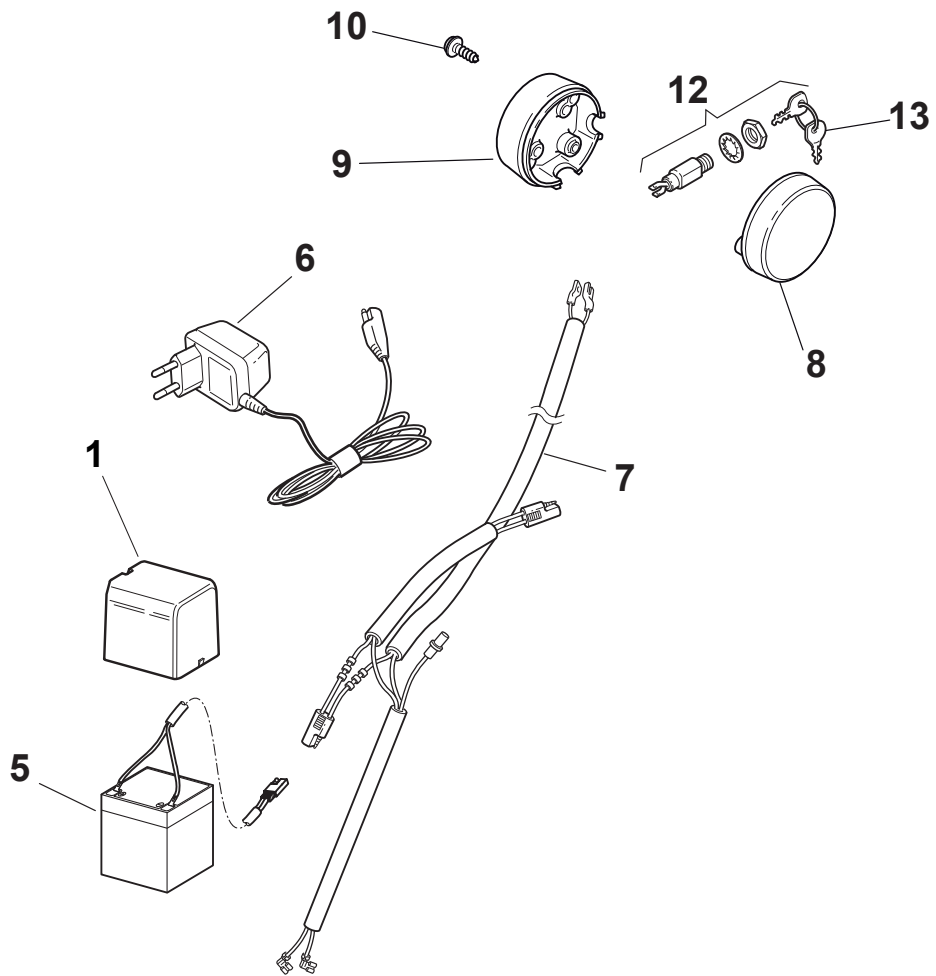

Fig.	Quantity	Part No	Description	Notes
3	1	381003472/0	Lever, Engine Brake	Black
1	1	381006670/2	Handle Tube	
2	1	381003349/0	Lever, Driving	
3	1	381003344/0	Lever, Engine Brake	Red
4	1	122430309/0	Spring	
5	1	112154330/0	Nut	
6	2	381007046/0	Handle Black Upper Part Dmxnp	
6	2	381007047/0	Handle Grey Upper Part	
7	4	112735662/1	Screw	
8	4	322041967/1	Bushing	
9	3	112154510/0	Nut	
10	2	112728721/0	Screw	
11	1	112727786/0	Screw	
12	1	181030101/0	Cable, Thread Engine Brake	
13	1	381030078/0	Cable Rear Drive	
14	1	322551639/0	Fixed Plate	
15	2	322806644/0	Protection	
16	2	112727812/0	Screw	
17	2	112523000/1	Washer	
19	1	322488301/0	Joint Sleeve Grey Right	
20	1	322488303/0	Joining Sleeve Grey Left	
21	2	122671651/0	Washer	
22	2	112819105/0	Screw	
23	2	322399804/1	Nut	
24	2	112293200/0	Nut	
25	2	112793301/0	Screw	
26	2	112155000/0	Nut	
27	2	118203854/0	Screw	

Fig.	Quantity	Part No	Description	Notes
1	2	112608600/0	Seeger	
2	1	122570120/1	Pinion Left	
3	2	122120105/1	Ring Gear	
4	2	322600268/0	Protection, Wheel	
5	1	122570110/1	Pinion Right	
6	2	112608600/0	Seeger	
7	2	119216035/0	Bearing	
8	1	381302867/0	Axle, Rear Wheels	
9	2	122753000/0	Pin	
10	1	181003079/1	Gear Box (Black)	(GT)
10	1	181003082/1	Gear Box Bi.Ci.Di (Grey)	(Bi. Ci. Di.)
11	1	122601909/0	Pulley	
12	1	112645705/0	Elastic Pin	
13	1	122033281/0	Adjustment Rod	
14	1	122041957/1	Bushing	
15	1	122450063/0	Spring	
16	1	322680009/0	Washer	
17	1	112154510/0	Nut	
18	1	122110230/0	Hub Cover	
19	1	135064195/0	Belt	