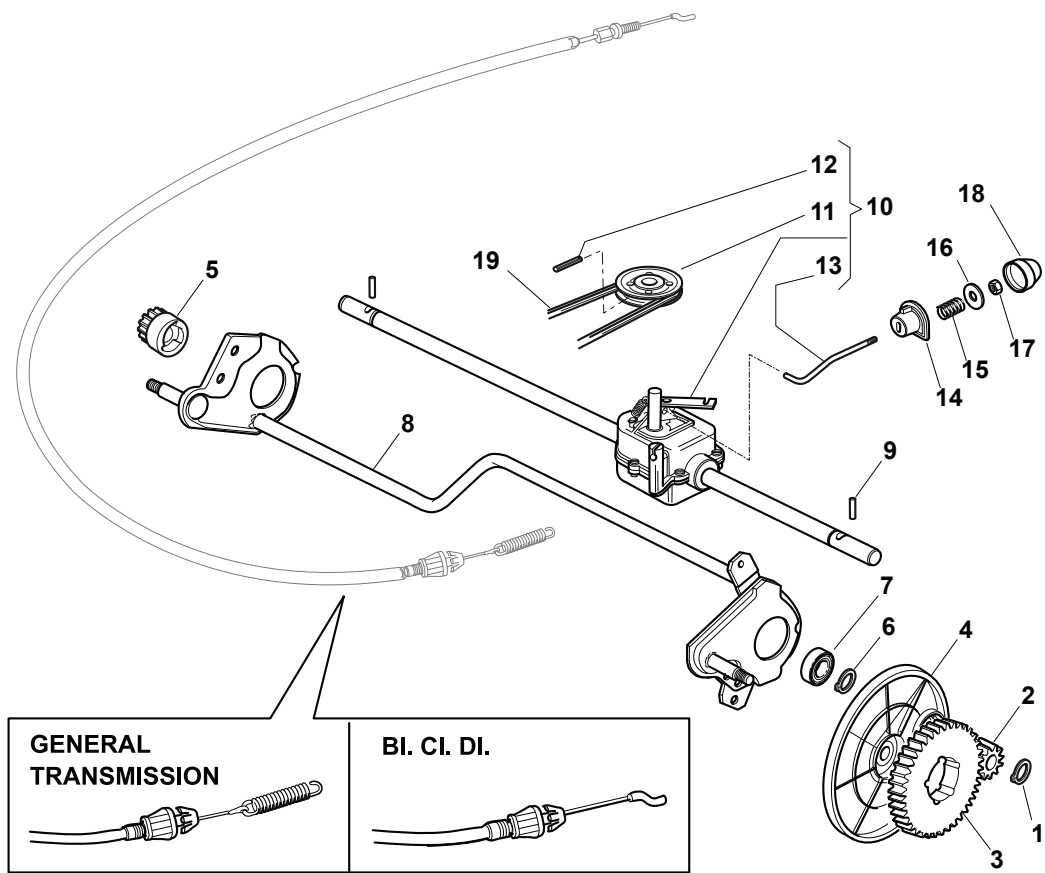

Fig.	Quantity	Part No	Description	Notes
76	1	322393611/2	Height Adjustment Handle	
78	1	112293201/0	Nut	
79	1	112622640/0	Pin	
80	1	122446175/0	Spring	
171	1	322140224/0	Mulching Deflector	

Fig.	Quantity	Part No	Description	Notes
1	1	381006861/0	Handle, Upper Part	
2	2	112819120/0	Screw	
3	2	122671651/0	Washer	
4	2	322399804/1	Nut	
5	2	112293200/0	Nut	
6	1	122430309/0	Spring	
7	1	112154330/0	Nut	
8	1	181000616/1	Cable, Thread Engine Brake	GGP Engine
8	1	181000616/1	Cable, Thread Engine Brake	Honda Engine
8	1	181000634/0	Cable, Thread Engine Brake	B&S 575/550 Series
8	1	181000757/0	Cable, Thread Engine Brake	B&S 625/675 Series
9	1	181003291/3	Lever, Engine Brake	
10	2	122041966/0	Bushing	
12	1	122291050/0	Handgrip Black	
14	1	181003288/1	Driving Lever	
15	2	322041965/1	Bushing	
16	1	381008610/1	Outfit, Screws	
35	1	381008609/0	Outfit, Screws	
36	1	381000669/0	Cable Rear Drive	(General Transmission)
36	1	381000673/0	Cable Rear Drive	(Bi. Ci. Di.)

Fig.	Quantity	Part No	Description	Notes
1	1	118120052/0	Battery	
2	1	118204192/3	Electric Start Wire	
2	1	118204198/0	Electric Start Wire	
3	1	118450051/0	Switch	
4	1	118204120/0	Battery Charger	(CE)
4	1	118204121/0	Battery Charger	(UK)
5	1	118210016/1	Starting Key	

Fig.	Quantity	Part No	Description	Notes
1	2	112608600/0	Seeger	
2	1	122570120/1	Pinion Left	
3	2	122120105/1	Ring Gear	
4	2	322600268/0	Protection, Wheel	
5	1	122570110/1	Pinion Right	
6	2	112608600/0	Seeger	
7	2	119216035/0	Bearing	
8	1	381302867/0	Axle, Rear Wheels	
9	2	122753000/0	Pin	
10	1	181003079/1	Gear Box (Black)	(GT)
10	1	181003082/1	Gear Box Bi.Ci.Di (Grey)	(Bi. Ci. Di.)
11	1	122601909/0	Pulley	
12	1	112645705/0	Elastic Pin	
13	1	122033281/0	Adjustment Rod	
14	1	122041957/1	Bushing	
15	1	122450063/0	Spring	
16	1	322680009/0	Washer	
17	1	112154510/0	Nut	
18	1	122110230/0	Hub Cover	
19	1	135064195/0	Belt	