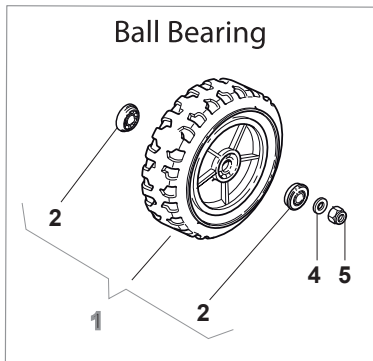

Eco Stiga Wheels - Ø 210