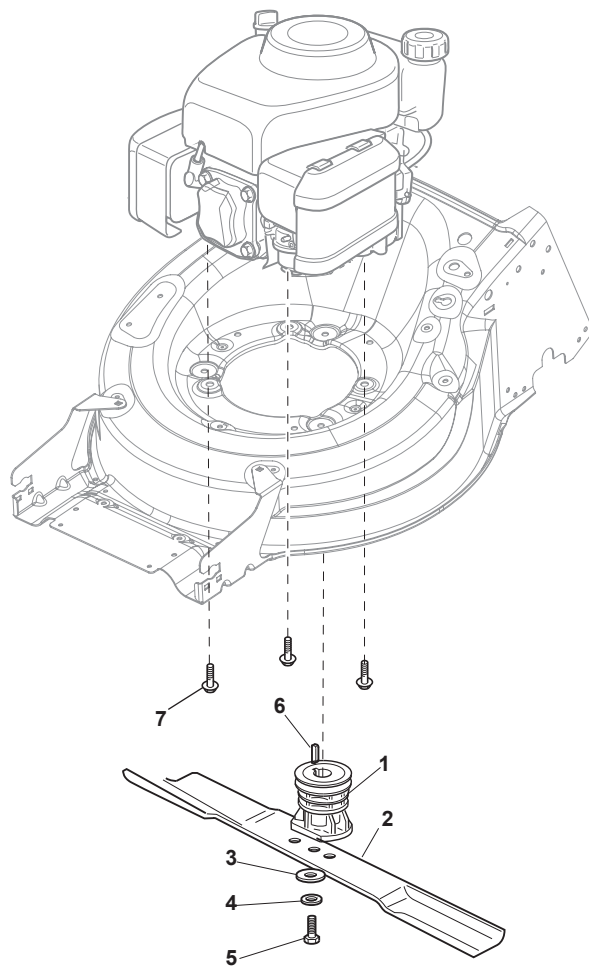

Fig.	Quantity	Part No	Description	Notes
1	1	381005195/0	Bracket-Rh	
2	1	381005197/0	Bracket-Lh	
3	6	112727801/0	Screw	
4	2	322545213/0	Plate	
5	1	322600310/0	Rear door	Not for TR/E models
6	1	322108316/0	Conveyor	
7	6	112728699/0	Screw	
8	1	322060271/0	Carter Mulching	
9	2	112728530/0	Screw	
10	2	112154510/0	Nut	
11	2	112815200/0	Screw	
12	2	112521330/0	Washer	
13	1	119035000/0	Or Ring	
14	1	112728697/0	Screw	
15	1	322034002/0	Washing Connection	
16	1	322140246/0	Deflector	
17	1	112645708/0	Pin	

Fig.	Quantity	Part No	Description	Notes
1	1	122465607/3	Hub With Pulley, Crankshaft Ø 22.2	
2	1	181004409/0	Mulching Blade	
3	1	112508125/0	Elastic Washer	
4	1	112523080/0	Washer	
5	1	112735698/0	Screw	
6	1	112139100/0	Feather, Crankshaft Ø 22,2	
8	1	112521350/0	Washer	
9	3	112154210/0	Nut	
10	1	322170964/0	Protection	
11	3	122170835/0	Spacer	