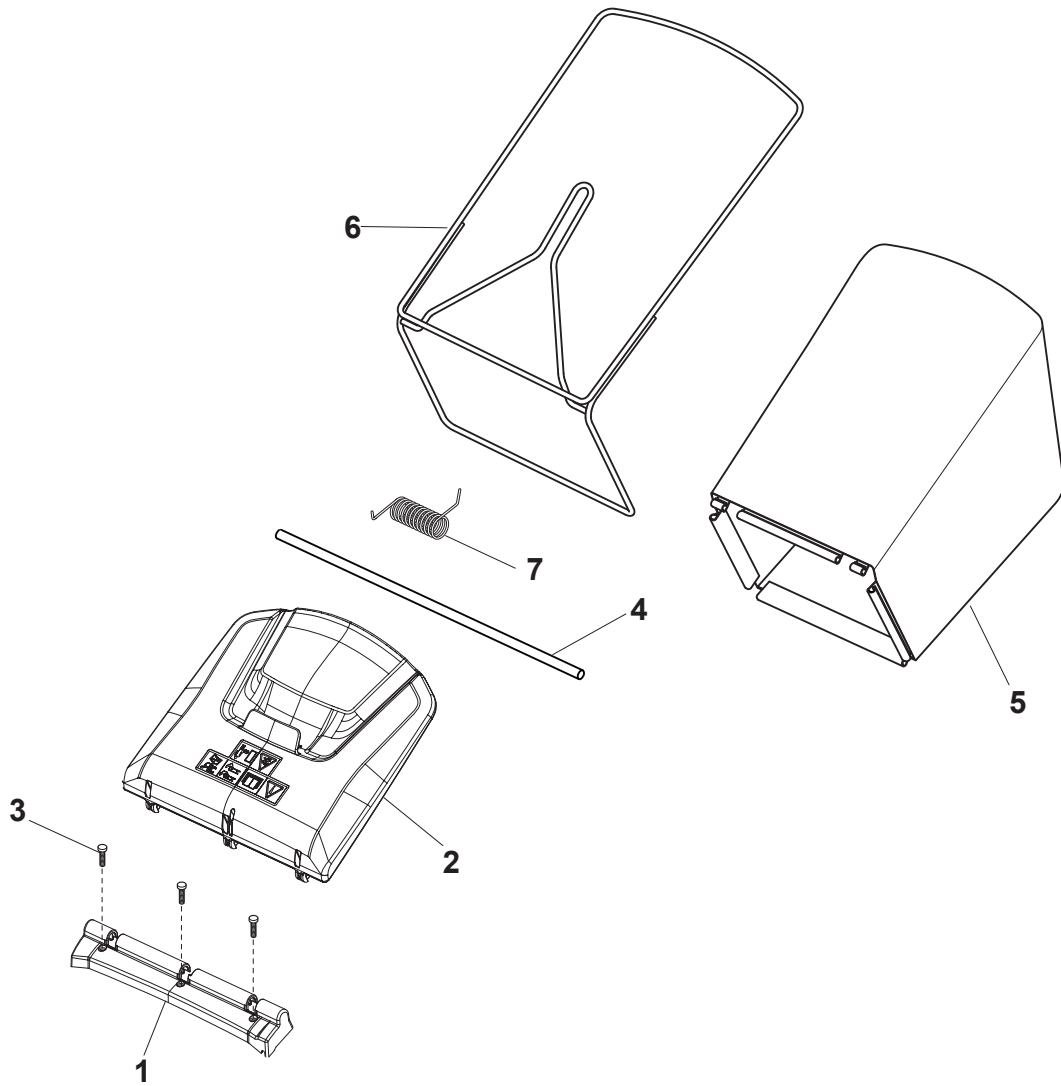

Fig.	Quantity	Part No	Description	Notes
1	1	122465607/3	Hub With Pulley, Crankshaft Ø 22.2	
2	1	181004409/0	Mulching Blade	
3	1	112508125/0	Elastic Washer	
4	1	112523080/0	Washer	
5	1	112735698/0	Screw	
6	1	112139100/0	Feather, Crankshaft Ø 22,2	
8	1	112521350/0	Washer	
9	3	112154210/0	Nut	
10	1	322170964/0	Protection	
11	3	122170835/0	Spacer	

Fig.	Quantity	Part No	Description	Notes
1	1	122465607/3	Hub With Pulley, Crankshaft Ø 22.2	for GGP and B&S Engines
1	1	122465608/2	Hub With Pulley, Crankshaft Ø 25	for HONDA Engines
1	1	122465638/1	Hub With Pulley, Crankshaft Ø 22.2	for B&S 675E -750-850 Engines
2	1	181004409/0	Mulching Blade	
3	1	112508125/0	Elastic Washer	
4	1	112523080/0	Washer	
5	1	112735698/0	Screw	
6	1	112139100/0	Feather, Crankshaft Ø 22,2	for GGP and B&S Engines
6	1	112139150/0	Feather, Crankshaft Ø 25	for HONDA Engines
7	3	112735108/1	Screw	for GGP-B&S-HONDA Engines
7	3	112735109/1	Screw	for GGP 100 Engine