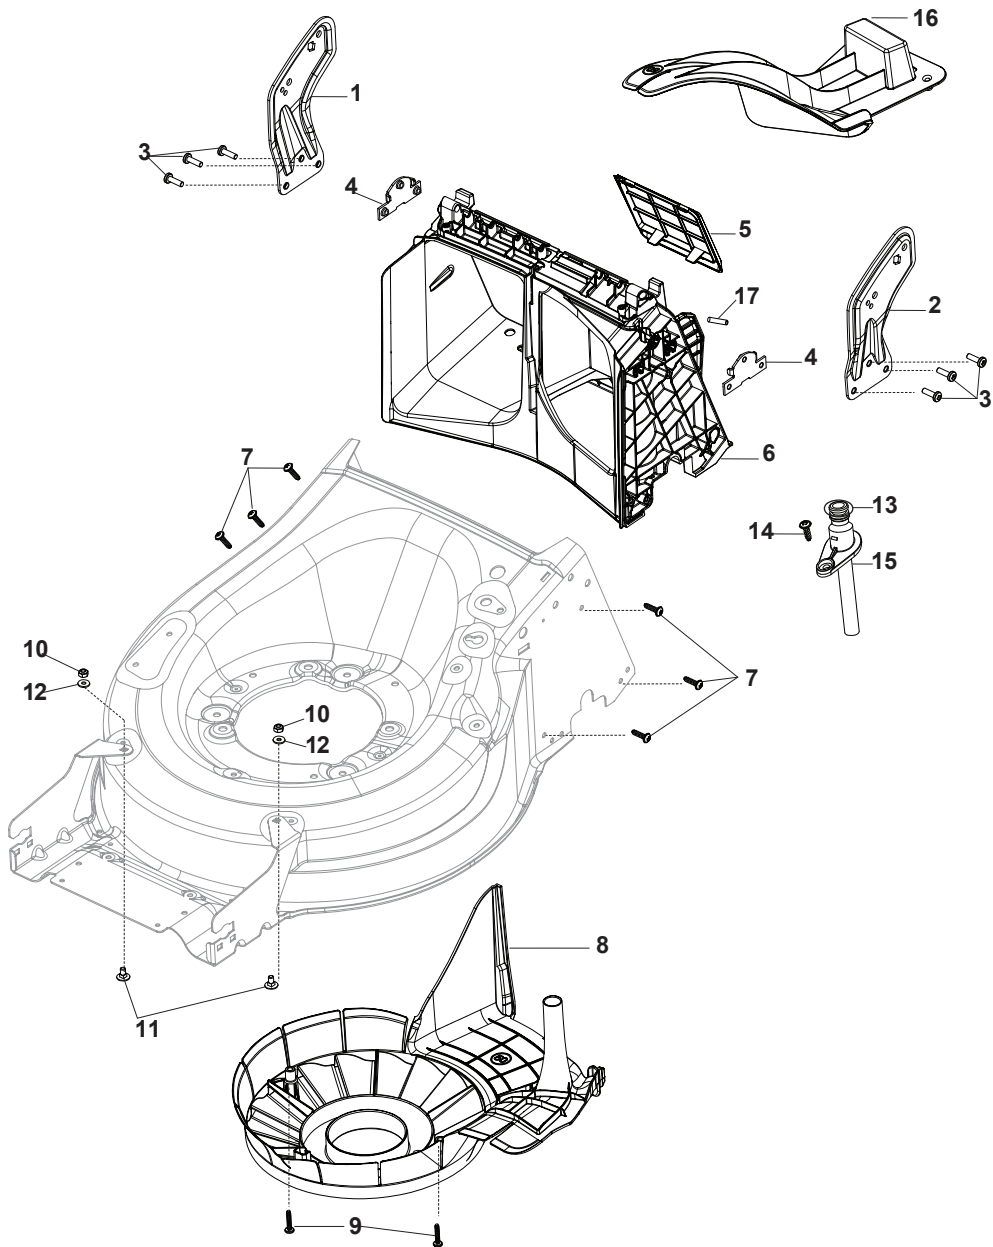

Ball Bearing Ø200 - Wheels NTD

Ball Bearing Ø280 - Wheels NTD

Fig.	Quantity	Part No	Description	Notes
1	8	119216035/0	Bearing	
2	4	381007416/2	Wheel	
4	2	381007417/2	Wheel	
1	8	119216035/0	Bearing	
2	4	381007416/2	Wheel	
4	2	381007417/2	Wheel	

DELTA Wheel (Pierced) - Ø 200

DELTA Wheel - Ø 280

Fig.	Quantity	Part No	Description	Notes
3	2	322110640/0	Hub Cap Grey	
4	2	381007478/1	Wheel	
2	8	119216035/0	Bearing	
1	2	381007477/0	Wheel	

Fig.	Quantity	Part No	Description	Notes
1	2	322110643/0	Hub Cap Grey	Grey
2	2	322110644/0	Hub Cap Grey	Grey
1	2	322110643/0	Hub Cap Grey	Grey
2	2	322110644/0	Hub Cap Grey	Grey
3	2	322110645/0	Hub Cap Grey	Grey
4	2	322110646/0	Hub Cap Grey	Grey

Fig.	Quantity	Part No	Description	Notes
1	1	381005195/0	Bracket-Rh	
2	1	381005197/0	Bracket-Lh	
3	6	112727801/0	Screw	
4	2	322545213/0	Plate	
5	1	322600310/0	Rear door	Not for TR/E models
6	1	322108316/0	Conveyor	
7	6	112728699/0	Screw	
8	1	322060271/0	Carter Mulching	
9	2	112728530/0	Screw	
10	2	112154510/0	Nut	
11	2	112815200/0	Screw	
12	2	112521330/0	Washer	
13	1	119035000/0	Or Ring	
14	1	112728697/0	Screw	
15	1	322034002/0	Washing Connection	
16	1	322140246/0	Deflector	
17	1	112645708/0	Pin	

Fig.	Quantity	Part No	Description	Notes
1	1	122465607/3	Hub With Pulley, Crankshaft Ø 22.2	
2	1	181004409/0	Mulching Blade	
3	1	112508125/0	Elastic Washer	
4	1	112523080/0	Washer	
5	1	112735698/0	Screw	
6	1	112139100/0	Feather, Crankshaft Ø 22,2	
8	1	112521350/0	Washer	
9	3	112154210/0	Nut	
10	1	322170964/0	Protection	
11	3	122170835/0	Spacer	