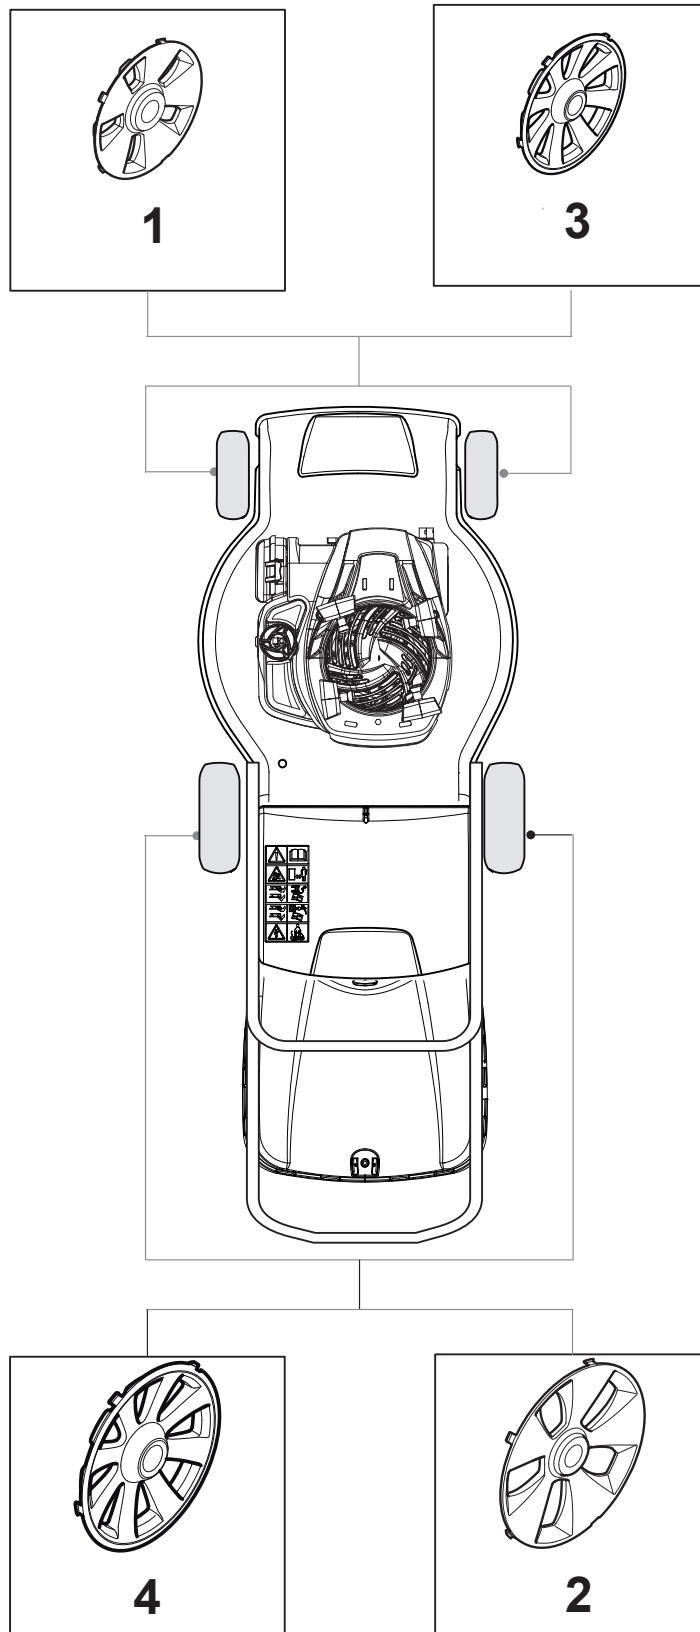

THIS INFORMATION IS NOT INTENDED FOR SALE OR RESALE, AND THIS NOTICE MUST REMAIN ON ALL COPIES.

Fig.	Quantity	Part No	Description	Notes
1	1	322055264/0	Lower Cover	
2	1	322055265/0	Upper Cover	
3	1	322602026/0	Button	
4	5	112728699/0	Screw	
5	1	125943004/0	Screw	
7	1	322981471/1	Plate	
6	1	122450477/0	Spring	
8	5	112728697/0	Screw	
9	1	322602027/0	Lens	
10	1	322602028/0	Visualizer	
11	1	112154510/0	Nut	
12	1	112523040/0	Washer	
13	1	122517873/0	Pin	
14	1	381003475/0	Lever, Height Adjustment	
15	1	322778475/0	Bracket	
16	1	112815270/0	Screw	
17	1	122450480/0	Spring	
18	2	322545152/0	Plate	
19	4	112728698/0	Screw	
20	1	322778473/0	Bracket	
21	1	181003114/0	Gear Box	
22	1	122450478/0	Spring	
23	1	381302883/0	Front Wheel Axle	
24	1	381302889/0	Rear Wheel Axle	
25	1	135064100/0	Belt	
26	2	119216035/0	Bearing	
27	1	122570134/0	Left Pinion	
28	1	122570133/0	Right Pinion	
29	4	112608600/0	Seeger	
30	2	122753000/0	Pin	
31	1	381002047/0	Wheels Control Rod	
32	2	122519823/0	Pin	
33	2	322785305/0	Support	
34	4	112728697/0	Screw	
35	2	112436051/0	Plate	
36	1	112645708/0	Pin	
37	2	322600145/0	Protection, Wheel	NOT for Delta Hole wheels
38	2	322600208/0	Protection, Wheel	

DELTA Wheel (Pierced) - Ø 200

DELTA Wheel - Ø 280

Fig.	Quantity	Part No	Description	Notes
3	2	322110640/0	Hub Cap Grey	
4	2	381007478/1	Wheel	
2	8	119216035/0	Bearing	
1	2	381007477/0	Wheel	

Fig.	Quantity	Part No	Description	Notes
1	2	322110643/0	Hub Cap Grey	Grey
2	2	322110644/0	Hub Cap Grey	Grey
1	2	322110643/0	Hub Cap Grey	Grey
2	2	322110644/0	Hub Cap Grey	Grey
3	2	322110645/0	Hub Cap Grey	Grey
4	2	322110646/0	Hub Cap Grey	Grey