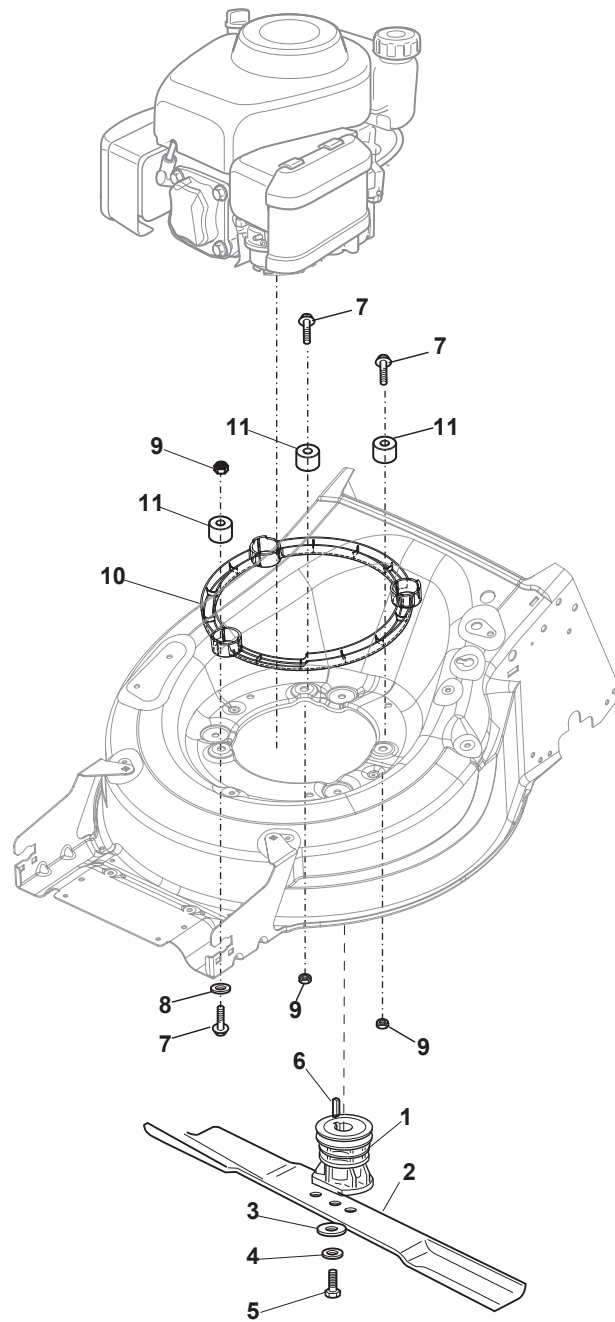

Ball Bearing Ø200 - Wheels NTD

Ball Bearing Ø280 - Wheels NTD

Fig.	Quantity	Part No	Description	Notes
1	8	119216035/0	Bearing	
2	4	381007416/2	Wheel	
4	2	381007417/2	Wheel	
1	8	119216035/0	Bearing	
2	4	381007416/2	Wheel	
4	2	381007417/2	Wheel	

DELTA Wheel (Pierced) - Ø 200

DELTA Wheel - Ø 280

Fig.	Quantity	Part No	Description	Notes
3	2	322110640/0	Hub Cap Grey	
4	2	381007478/1	Wheel	
2	8	119216035/0	Bearing	
1	2	381007477/0	Wheel	

Fig.	Quantity	Part No	Description	Notes
1	2	322110643/0	Hub Cap Grey	Grey
2	2	322110644/0	Hub Cap Grey	Grey
1	2	322110643/0	Hub Cap Grey	Grey
2	2	322110644/0	Hub Cap Grey	Grey
3	2	322110645/0	Hub Cap Grey	Grey
4	2	322110646/0	Hub Cap Grey	Grey

Fig.	Quantity	Part No	Description	Notes
1	1	381005195/0	Bracket-Rh	
2	1	381005197/0	Bracket-Lh	
3	6	112727801/0	Screw	
4	2	322545213/0	Plate	
5	1	322600310/0	Rear door	Not for TR/E models
6	1	322108316/0	Conveyor	
7	6	112728699/0	Screw	
8	1	322060271/0	Carter Mulching	
9	2	112728530/0	Screw	
10	2	112154510/0	Nut	
11	2	112815200/0	Screw	
12	2	112521330/0	Washer	
13	1	119035000/0	Or Ring	
14	1	112728697/0	Screw	
15	1	322034002/0	Washing Connection	
16	1	322140246/0	Deflector	
17	1	112645708/0	Pin	

Fig.	Quantity	Part No	Description	Notes
1	1	122465607/3	Hub With Pulley, Crankshaft Ø 22.2	
2	1	181004409/0	Mulching Blade	
3	1	112508125/0	Elastic Washer	
4	1	112523080/0	Washer	
5	1	112735698/0	Screw	
6	1	112139100/0	Feather, Crankshaft Ø 22,2	
8	1	112521350/0	Washer	
9	3	112154210/0	Nut	
10	1	322170964/0	Protection	
11	3	122170835/0	Spacer	