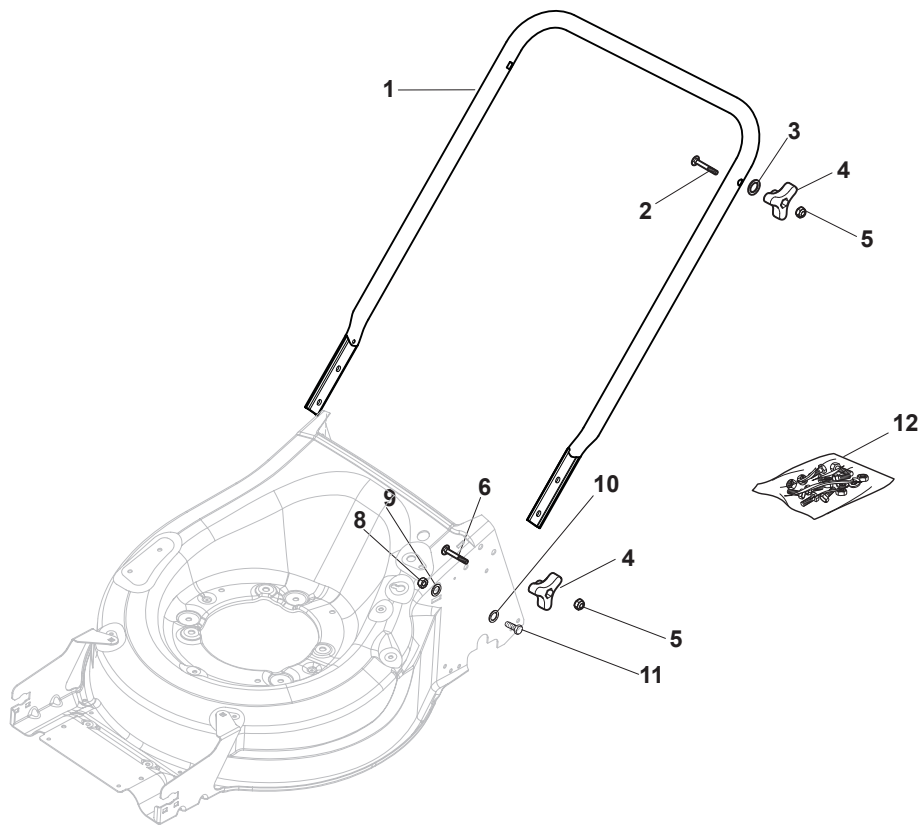

Fig.	Quantity	Part No	Description	Notes
1	1	381302883/0	Front Wheel Axle	
2	2	322785305/0	Support	
3	4	112728697/0	Screw	
4	1	322869693/0	Wheels Control Rod	
5	2	122519823/0	Pin	
6	2	112436051/0	Plate	
7	1	322778475/0	Bracket	
8	1	122450480/0	Spring	
9	1	122517873/0	Pin	
10	1	322055330/0	Cover	
11	1	112815270/0	Screw	
12	1	112523040/0	Washer	
13	2	112154510/0	Nut	
14	1	381302887/0	Rear Wheel Axle	
15	2	322545152/0	Plate	
16	4	112728698/0	Screw	
17	1	122446192/0	Spring	
18	1	122534131/0	Pin	
19	1	381003399/0	Lever, Height Adjustment	
20	1	322394506/0	Knob	
21	5	112728699/0	Screw	
22	1	135064100/0	Belt	
23	1	322778473/0	Bracket	
24	1	122450478/0	Spring	
25	1	181003115/0	Gear Box	
26	2	122753000/0	Pin	
27	4	112608600/0	Seeger	
28	2	119216035/0	Bearing	
29	1	122570133/0	Right Pinion	
30	2	122570134/0	Left Pinion	
31	4	112728697/0	Screw	
32	2	322042063/1	Bushing	
33	2	112521371/0	Washer	
34	2	322600208/0	Protection, Wheel	
35	2	322600145/0	Protection, Wheel	

Fig.	Quantity	Part No	Description	Notes
1	1	381006785/0	Handle Lower Part	Black
2	2	112819110/0	Screw	
3	2	122671651/0	Washer	
4	2	122399900/0	Knob	
5	2	112293200/0	Nut	
6	2	112818900/0	Screw	
8	2	112155000/0	Nut	
9	2	112521350/0	Washer	
10	2	112369500/0	Elastic Washer	
11	2	112760605/0	Screw	
12	1	381008730/0	Outfit	Black