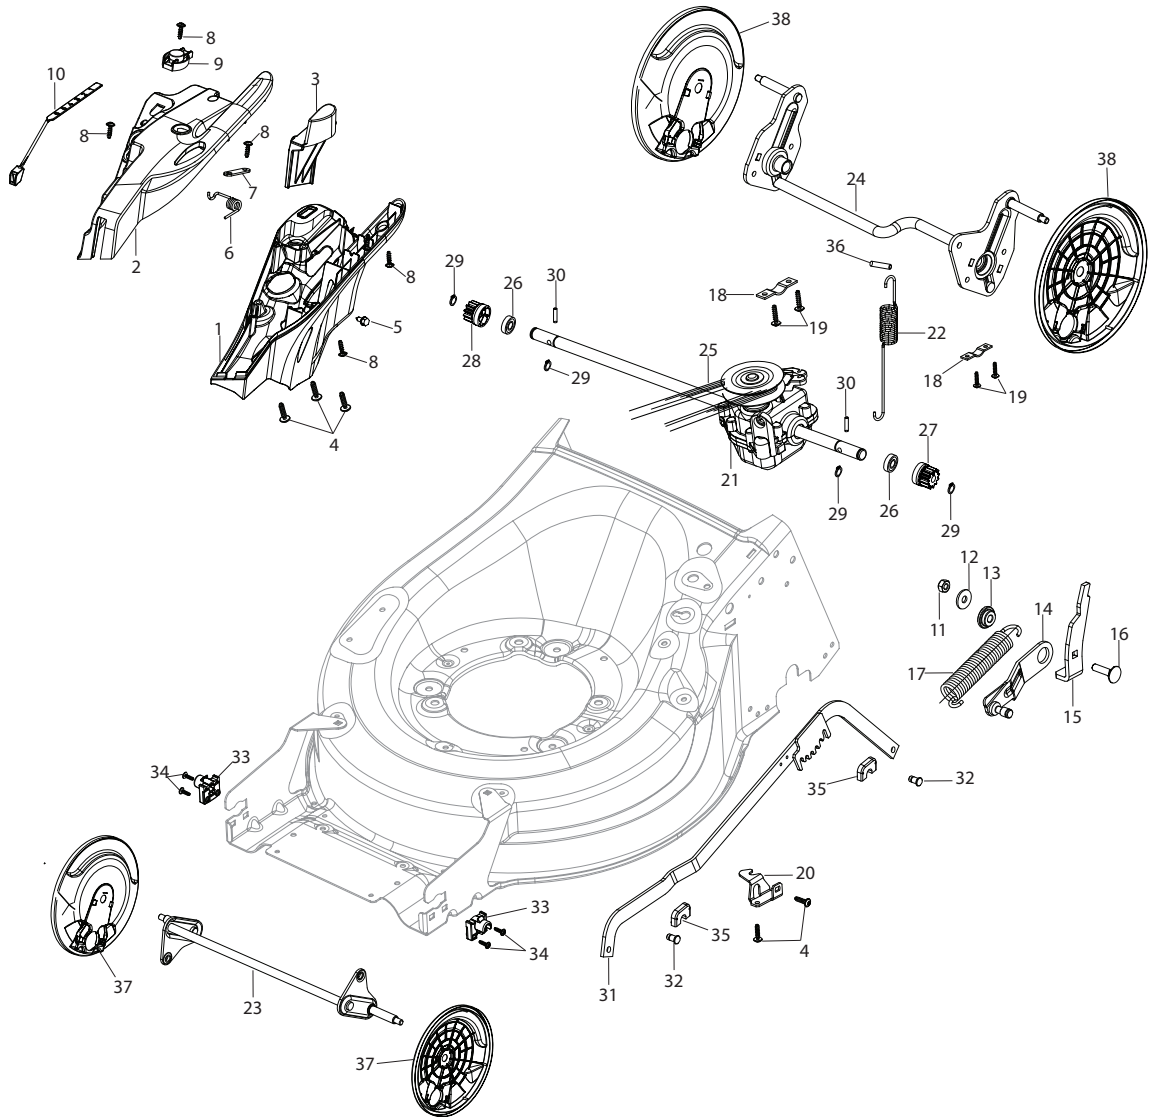

THIS INFORMATION IS NOT INTENDED FOR SALE OR RESALE, AND THIS NOTICE MUST REMAIN ON ALL COPIES.

Fig.	Quantity	Part No	Description	Notes
1	1	322055264/0	Lower Cover	
2	1	322055265/0	Upper Cover	
3	1	322602026/0	Button	
4	5	112728699/0	Screw	
5	1	125943004/0	Screw	
7	1	322981471/1	Plate	
6	1	122450477/0	Spring	
8	5	112728697/0	Screw	
9	1	322602027/0	Lens	
10	1	322602028/0	Visualizer	
11	1	112154510/0	Nut	
12	1	112523040/0	Washer	
13	1	122517873/0	Pin	
14	1	381003475/0	Lever, Height Adjustment	
15	1	322778475/0	Bracket	
16	1	112815270/0	Screw	
17	1	122450480/0	Spring	
18	2	322545152/0	Plate	
19	4	112728698/0	Screw	
20	1	322778473/0	Bracket	
21	1	181003114/0	Gear Box	
22	1	122450478/0	Spring	
23	1	381302883/0	Front Wheel Axle	
24	1	381302889/0	Rear Wheel Axle	
25	1	135064100/0	Belt	
26	2	119216035/0	Bearing	
27	1	122570134/0	Left Pinion	
28	1	122570133/0	Right Pinion	
29	4	112608600/0	Seeger	
30	2	122753000/0	Pin	
31	1	381002047/0	Wheels Control Rod	
32	2	122519823/0	Pin	
33	2	322785305/0	Support	
34	4	112728697/0	Screw	
35	2	112436051/0	Plate	
36	1	112645708/0	Pin	
37	2	322600145/0	Protection, Wheel	NOT for Delta Hole wheels
38	2	322600208/0	Protection, Wheel	