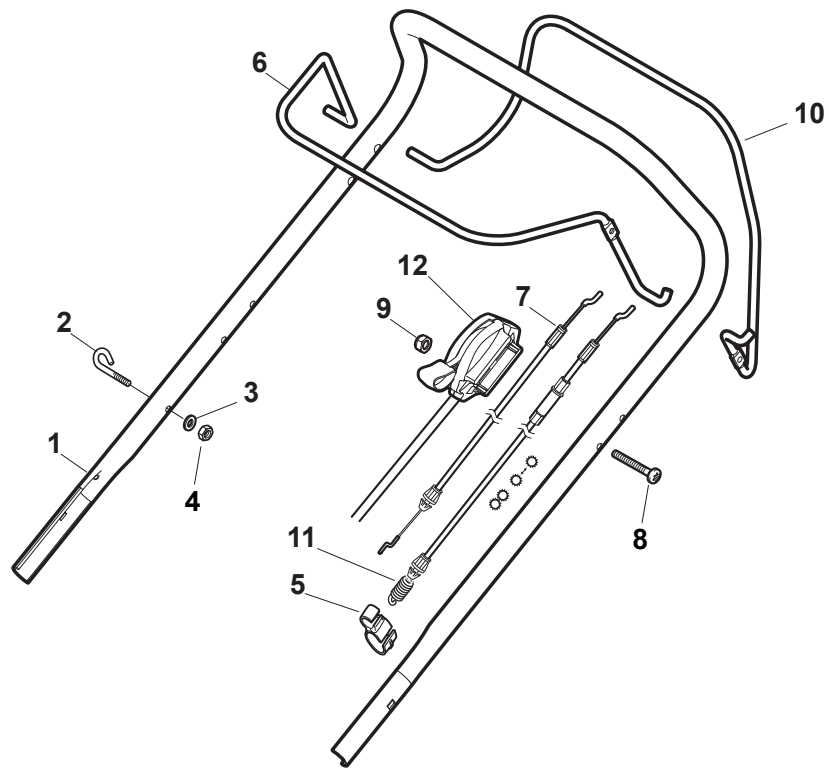

Fig.	Quantity	Part No	Description	Notes
1	1	381006785/0	Handle Lower Part	Black
2	2	112819110/0	Screw	
3	2	122671651/0	Washer	
4	2	122399900/0	Knob	
5	2	112293200/0	Nut	
6	2	112818900/0	Screw	
8	2	112155000/0	Nut	
9	2	112521350/0	Washer	
10	2	112369500/0	Elastic Washer	
11	2	112760605/0	Screw	
12	1	381008730/0	Outfit	Black

MP1 554 WS

WBH Petrol Steel Handle, Lower Part

Issue 9 - 2015

Fig.	Quantity	Part No	Description	Notes
1	1	381007563/0	Lower handle	
2	4	122131750/0	Nut	
3	4	322399835/0	Knob	
4	4	322680016/0	Washer	
5	2	381103350/0	Handle	Black
6	2	381003253/0	Handle	Black

Bushing - Ø180

Ball Bearing - Ø180

Bushing - Ø240

Ball Bearing - Ø240

Fig.	Quantity	Part No	Description	Notes
1	6	112728706/0	Screw	
2	2	381007462/1	Wheel	
3	8	322042064/0	Bushing	
4	2	381007442/1	Wheel	
5	2	381007466/1	Wheel	
6	2	381007445/1	Wheel	
7	2	381007463/1	Wheel	
8	8	119216035/0	Bearing	
9	2	381007448/1	Wheel	
10	2	381007467/1	Wheel	
11	2	381007455/1	Wheel	
1	6	112728706/0	Screw	
2	2	381007462/1	Wheel	
3	8	322042064/0	Bushing	
4	2	381007442/1	Wheel	
5	2	381007466/1	Wheel	
6	2	381007445/1	Wheel	
7	2	381007463/1	Wheel	
8	8	119216035/0	Bearing	
9	2	381007448/1	Wheel	
10	2	381007467/1	Wheel	
11	2	381007455/1	Wheel	

Ball Bearing Ø200 - Wheels NTD

Ball Bearing Ø280 - Wheels NTD

Fig.	Quantity	Part No	Description	Notes
1	8	119216035/0	Bearing	
2	4	381007416/2	Wheel	
4	2	381007417/2	Wheel	
1	8	119216035/0	Bearing	
2	4	381007416/2	Wheel	
4	2	381007417/2	Wheel	