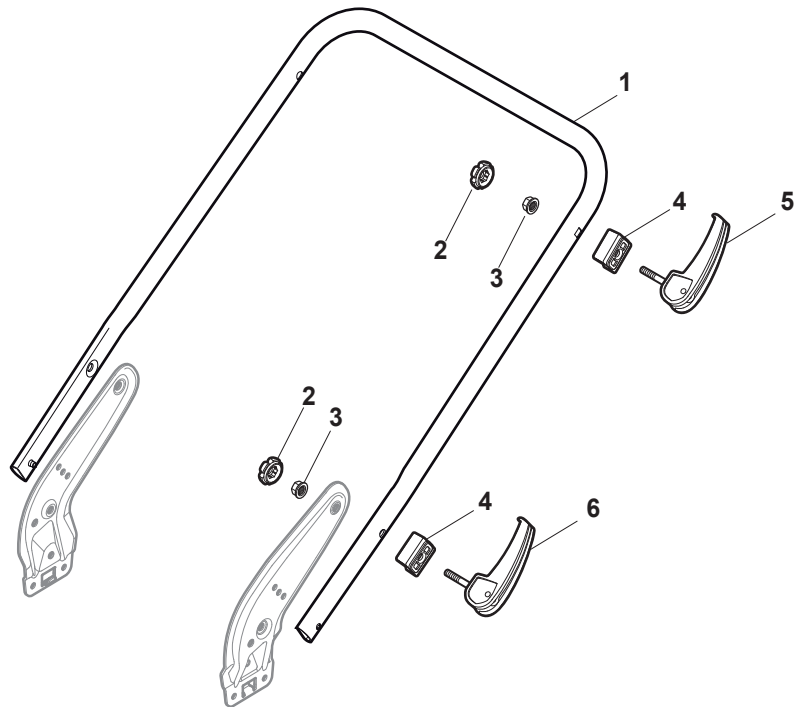

Fig.	Quantity	Part No	Description	Notes
1	1	381302883/0	Front Wheel Axle	
2	2	322785305/0	Support	
3	4	112728697/0	Screw	
4	1	322869693/0	Wheels Control Rod	
5	2	122519823/0	Pin	
6	2	112436051/0	Plate	
7	1	322778475/0	Bracket	
8	1	122450480/0	Spring	
9	1	122517873/0	Pin	
10	1	322055330/0	Cover	
11	1	112815270/0	Screw	
12	1	112523040/0	Washer	
13	2	112154510/0	Nut	
14	1	381302887/0	Rear Wheel Axle	
15	2	322545152/0	Plate	
16	4	112728698/0	Screw	
17	1	122446192/0	Spring	
18	1	122534131/0	Pin	
19	1	381003399/0	Lever, Height Adjustment	
20	1	322394506/0	Knob	
21	5	112728699/0	Screw	
22	1	135064100/0	Belt	
23	1	322778473/0	Bracket	
24	1	122450478/0	Spring	
25	1	181003115/0	Gear Box	
26	2	122753000/0	Pin	
27	4	112608600/0	Seeger	
28	2	119216035/0	Bearing	
29	1	122570133/0	Right Pinion	
30	2	122570134/0	Left Pinion	
31	4	112728697/0	Screw	
32	2	322042063/1	Bushing	
33	2	112521371/0	Washer	
34	2	322600208/0	Protection, Wheel	
35	2	322600145/0	Protection, Wheel	

Fig.	Quantity	Part No	Description	Notes
1	1	381006785/0	Handle Lower Part	Black
2	2	112819110/0	Screw	
3	2	122671651/0	Washer	
4	2	122399900/0	Knob	
5	2	112293200/0	Nut	
6	2	112818900/0	Screw	
8	2	112155000/0	Nut	
9	2	112521350/0	Washer	
10	2	112369500/0	Elastic Washer	
11	2	112760605/0	Screw	
12	1	381008730/0	Outfit	Black