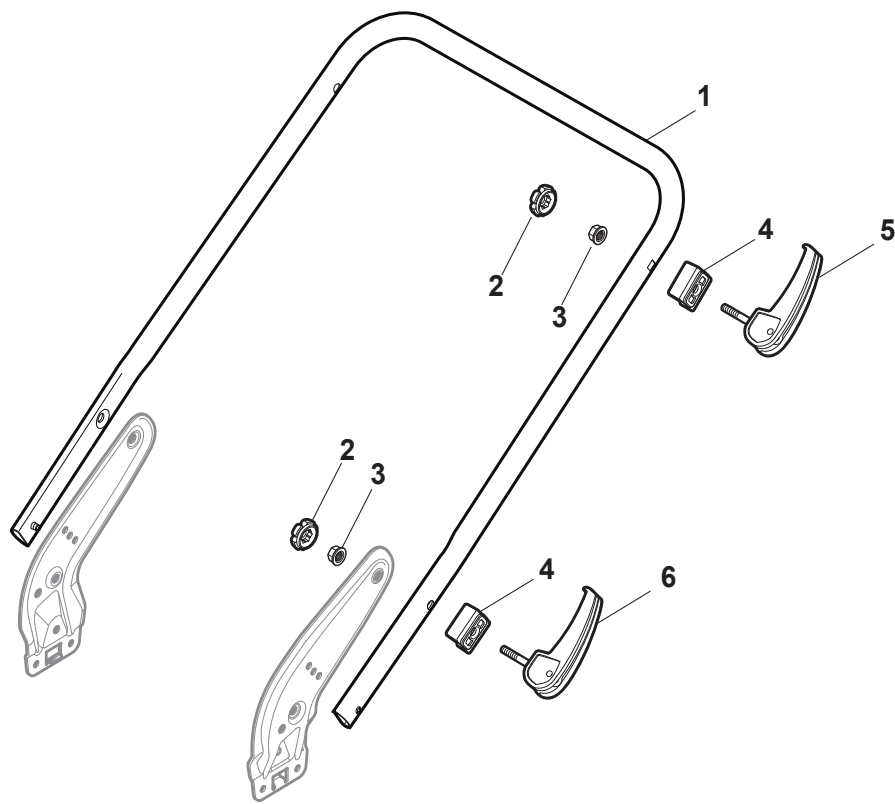

Fig.	Quantity	Part No	Description	Notes
1	1	381006785/0	Handle Lower Part	Black
2	2	112819110/0	Screw	
3	2	122671651/0	Washer	
4	2	122399900/0	Knob	
5	2	112293200/0	Nut	
6	2	112818900/0	Screw	
8	2	112155000/0	Nut	
9	2	112521350/0	Washer	
10	2	112369500/0	Elastic Washer	
11	2	112760605/0	Screw	
12	1	381008730/0	Outfit	Black