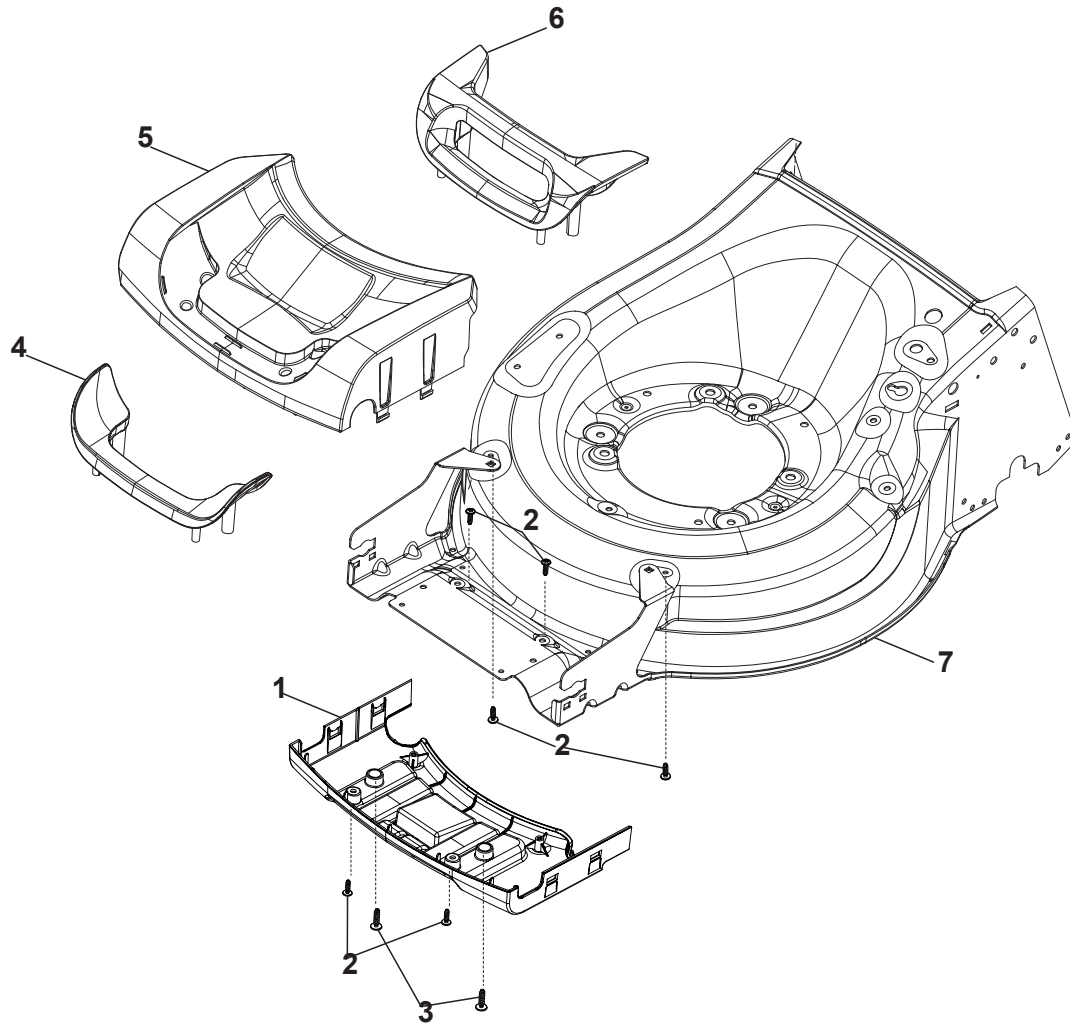

Fig.	Quantity	Part No	Description	Notes
1	1	322500111/0	Front Combi	
2	6	112728697/0	Screw	
3	2	112728699/0	Screw	
4	1	322055524/0	Insert	
5	1	322226215/0	Mask, Red	
6	1	322393742/0	Handle	
7	1	381004776/0	Red Deck