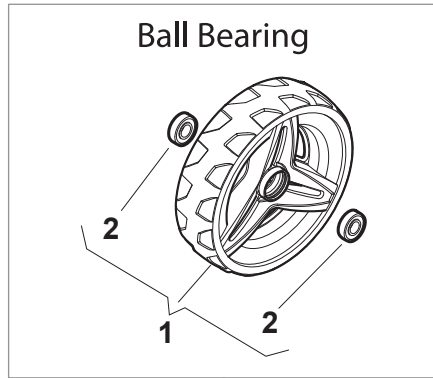

~~DELTA Wheel (Pierced) - Ø 200~~

DELTA Wheel - Ø 280

Fig.	Quantity	Part No	Description	Notes
1	8	119216035/0	Bearing	
2	2	381007477/0	Wheel	
3	2	322110640/0	Hub Cap Grey	
4	2	381007478/1	Wheel