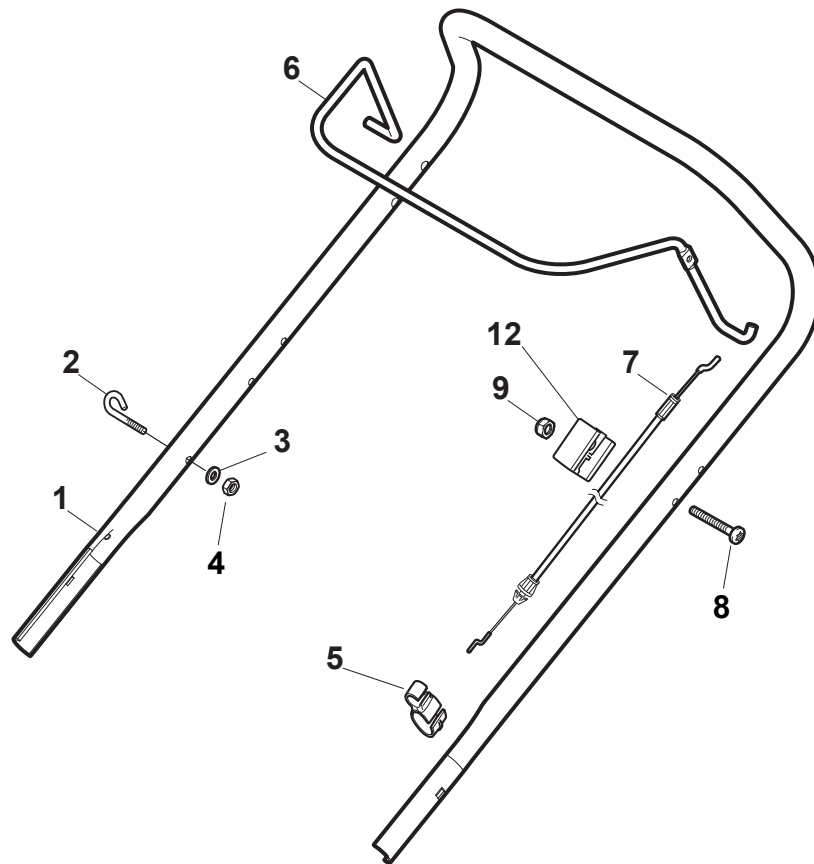

Fig.	Quantity	Part No	Description	Notes
1	1	381006739/1	Handle, Upper Part	without Sponge
1	1	381006745/1	Handle, Upper Part with sponge handgrip	with Sponge
2	1	122430313/0	Guide Spring	
3	1	112521330/0	Washer	
4	1	112154510/0	Nut	
5	1	118390020/0	Conduit Clip	
6	1	181003363/1	Lever, Engine Brake Black	Black
6	1	381003365/0	Lever, Engine Brake Yellow	Yellow
7	1	181030053/0	Cable, Thread Engine Brake	Handle w/Lever - For B&S 675-750 Engine
7	1	181030053/0	Cable, Thread Engine Brake	Handle w/Knob - For B&S 675
7	1	181030054/0	Cable, Thread Engine Brake	Handle w/Knob - For WBE 140 Engine
7	1	181030054/0	Cable, Thread Engine Brake	Handle w/Lever - For B&S 675E Engine
7	1	181030057/0	Cable, Thread Engine Brake	Handle w/Lever - For B&S 675-750-775 Engine
7	1	181030057/0	Cable, Thread Engine Brake	Handle w/Knob - For B&S 675E
7	1	181030070/0	Cable, Thread Engine Brake	Handle w/Knob - For Honda Engine MP1 55
7	1	181030070/0	Cable, Thread Engine Brake	Handle w/Knob - For WBE0702 Engine
7	1	181030070/0	Cable, Thread Engine Brake	Handle w/Knob - For B&S 625E-850 Engine
7	1	181030087/0	Cable, Thread Engine Brake	Handle w/Knob - For B&S 750-775 Engine
7	1	181030088/0	Cable, Thread Engine Brake	Handle w/Knob - For B&S 550E-625E-675 Engine
7	1	181030088/0	Cable, Thread Engine Brake	Handle w/Knob - For Honda Engine MP1 50
7	1	181030105/0	Cable, Thread Engine Brake	Handle w/Lever - For WBE 140 Engine
7	1	181030106/0	Cable, Thread Engine Brake	Handle w/Lever - For B&S 550E-625E-850 Engine
7	1	181030106/0	Cable, Thread Engine Brake	Handle w/Lever - For WBE0702 Engine
7	1	181030106/0	Cable, Thread Engine Brake	Handle w/Lever - For Honda Engine
8	1	112727783/0	Screw	
9	1	112154510/0	Nut	
12	1	322551640/0	Plate