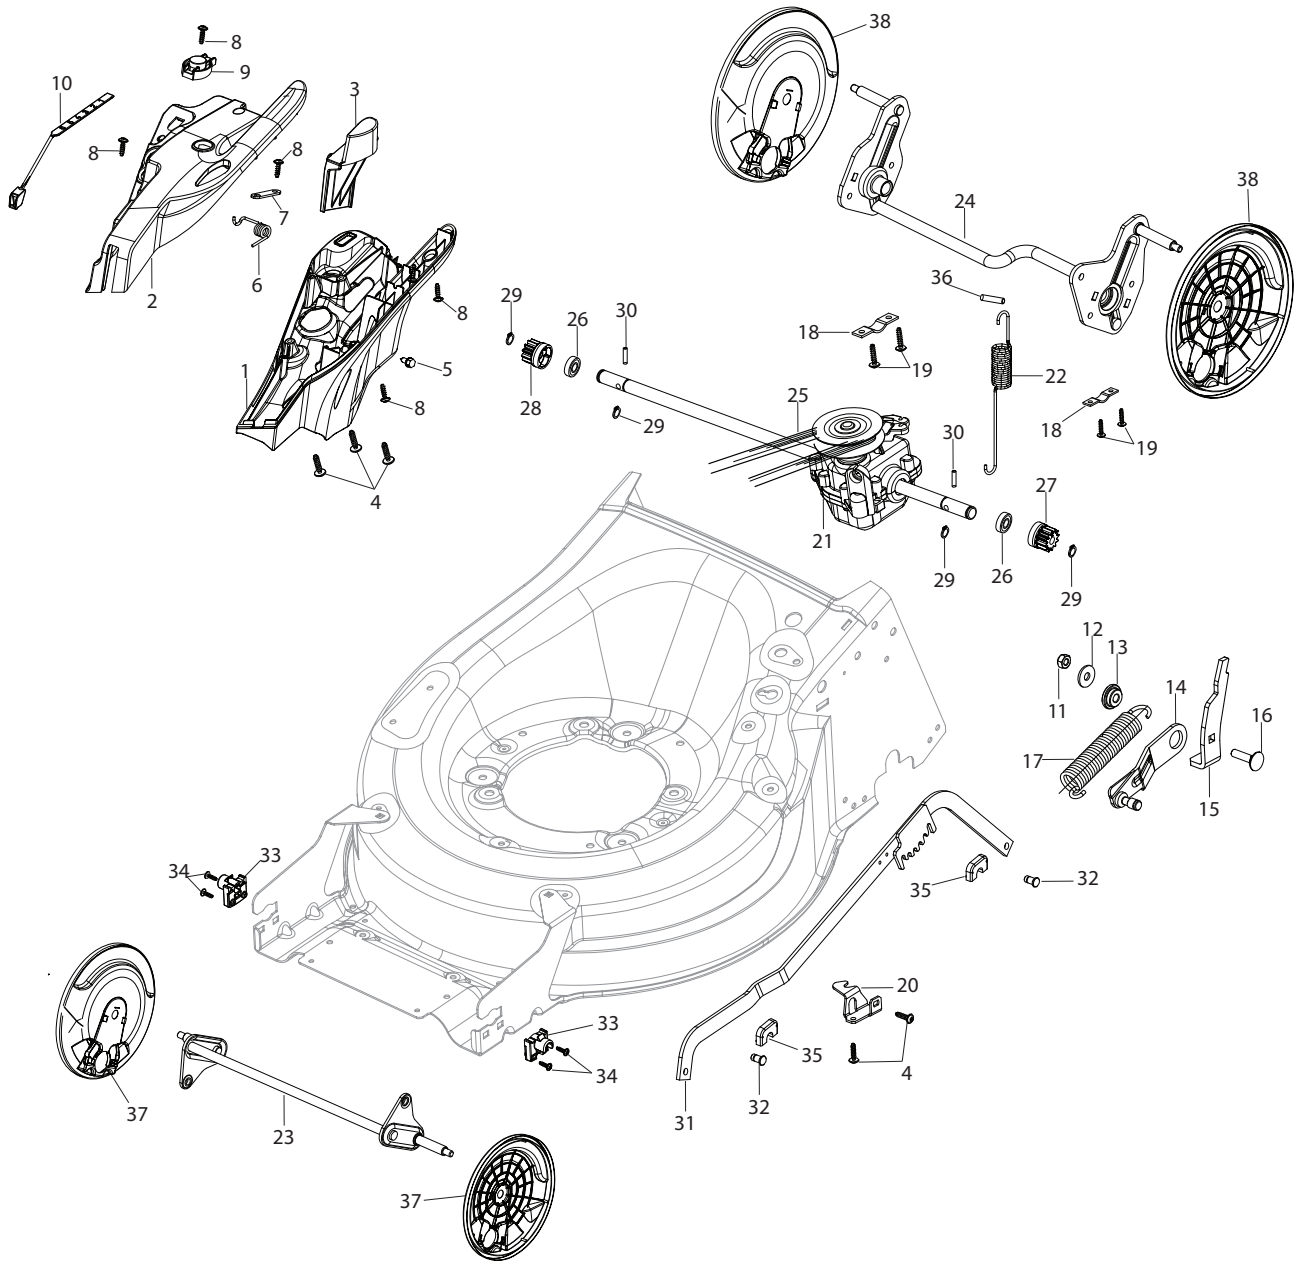

Fig.	Quantity	Part No	Description	Notes
1	1	322055262/0	Lower Cover	
2	1	322055263/0	Upper Cover	
3	1	322602026/0	Button	
4	5	112728699/0	Screw	
5	1	125943004/0	Screw	
6	1	122450477/0	Spring	
7	1	322981471/1	Plate	
8	5	112728697/0	Screw	
9	1	322602027/0	Lens	
10	1	322602028/0	Visualizer	
11	1	112154510/0	Nut	
12	1	112523040/0	Washer	
13	1	122517873/0	Pin	
14	1	381003475/0	Lever, Height Adjustment	
15	1	322778475/0	Bracket	
16	1	112815270/0	Screw	
17	1	122450480/0	Spring	
18	2	322545152/0	Plate	
19	4	112728698/0	Screw	
20	1	322778473/0	Bracket	
21	1	181003114/0	Gear Box	
22	1	122450478/0	Spring	
23	1	381302885/0	Front Wheel Axle	
24	1	381302889/0	Rear Wheel Axle	
25	1	135063900/0	Belt	
26	2	119216035/0	Bearing	
27	1	122570134/0	Left Pinion	
28	1	122570133/0	Right Pinion	
29	4	112608600/0	Seeger	
30	2	122753000/0	Pin	
31	1	381002045/0	Wheels Control Rod	
32	2	122519823/0	Pin	
33	2	322785305/0	Support	
34	4	112728697/0	Screw	
35	2	112436051/0	Plate	
36	1	112645708/0	Pin	
37	2	322600145/0	Protection, Wheel	NOT for Delta Hole wheels
38	2	322600208/0	Protection, Wheel