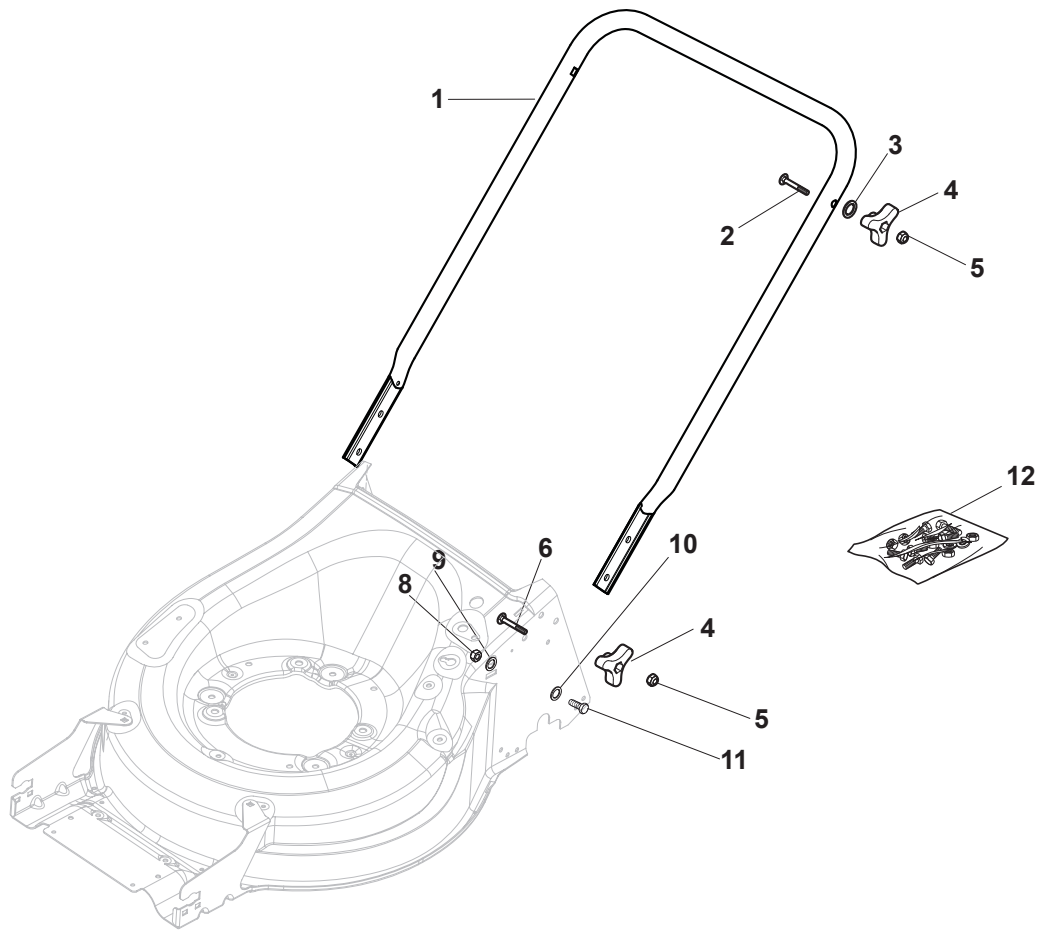

Fig.	Quantity	Part No	Description	Notes
1	1	381302883/0	Front Wheel Axle	
2	2	322785305/0	Support	
3	4	112728697/0	Screw	
4	1	322869693/0	Wheels Control Rod	
5	2	122519823/0	Pin	
6	2	112436051/0	Plate	
7	1	322778475/0	Bracket	
8	1	122450480/0	Spring	
9	1	122517873/0	Pin	
10	1	322055330/0	Cover	
11	1	112815270/0	Screw	
12	1	112523040/0	Washer	
13	2	112154510/0	Nut	
14	1	381302887/0	Rear Wheel Axle	
15	2	322545152/0	Plate	
16	4	112728698/0	Screw	
17	1	122446192/0	Spring	
18	1	122534131/0	Pin	
19	1	381003399/0	Lever, Height Adjustment	
20	1	322394506/0	Knob	
21	5	112728699/0	Screw	
22	1	135064100/0	Belt	
23	1	322778473/0	Bracket	
24	1	122450478/0	Spring	
25	1	181003115/0	Gear Box	
26	2	122753000/0	Pin	
27	4	112608600/0	Seeger	
28	2	119216035/0	Bearing	
29	1	122570133/0	Right Pinion	
30	2	122570134/0	Left Pinion	
31	4	112728697/0	Screw	
32	2	322042063/1	Bushing	
33	2	112521371/0	Washer	
34	2	322600208/0	Protection, Wheel	
35	2	322600145/0	Protection, Wheel	

Fig.	Quantity	Part No	Description	Notes
1	1	322500111/0	Front Combi	
2	6	112728697/0	Screw	
3	2	112728699/0	Screw	
4	1	322055524/0	Insert	
5	1	322226215/0	Mask, Red	
6	1	322393742/0	Handle	
7	1	381004776/0	Red Deck	

Fig.	Quantity	Part No	Description	Notes
1	1	381006785/0	Handle Lower Part	Black
2	2	112819110/0	Screw	
3	2	122671651/0	Washer	
4	2	122399900/0	Knob	
5	2	112293200/0	Nut	
6	2	112818900/0	Screw	
8	2	112155000/0	Nut	
9	2	112521350/0	Washer	
10	2	112369500/0	Elastic Washer	
11	2	112760605/0	Screw	
12	1	381008730/0	Outfit	Black