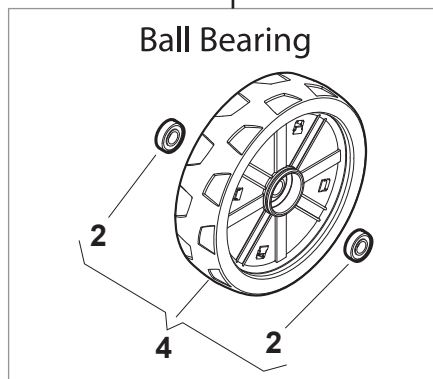

~~DELTA Wheel (Pierced) - Ø 200~~

DELTA Wheel - Ø 280

Fig.	Quantity	Part No	Description	Notes
1	8	119216035/0	Bearing	
2	2	381007477/0	Wheel	
3	2	322110640/0	Hub Cap Grey	
4	2	381007478/1	Wheel