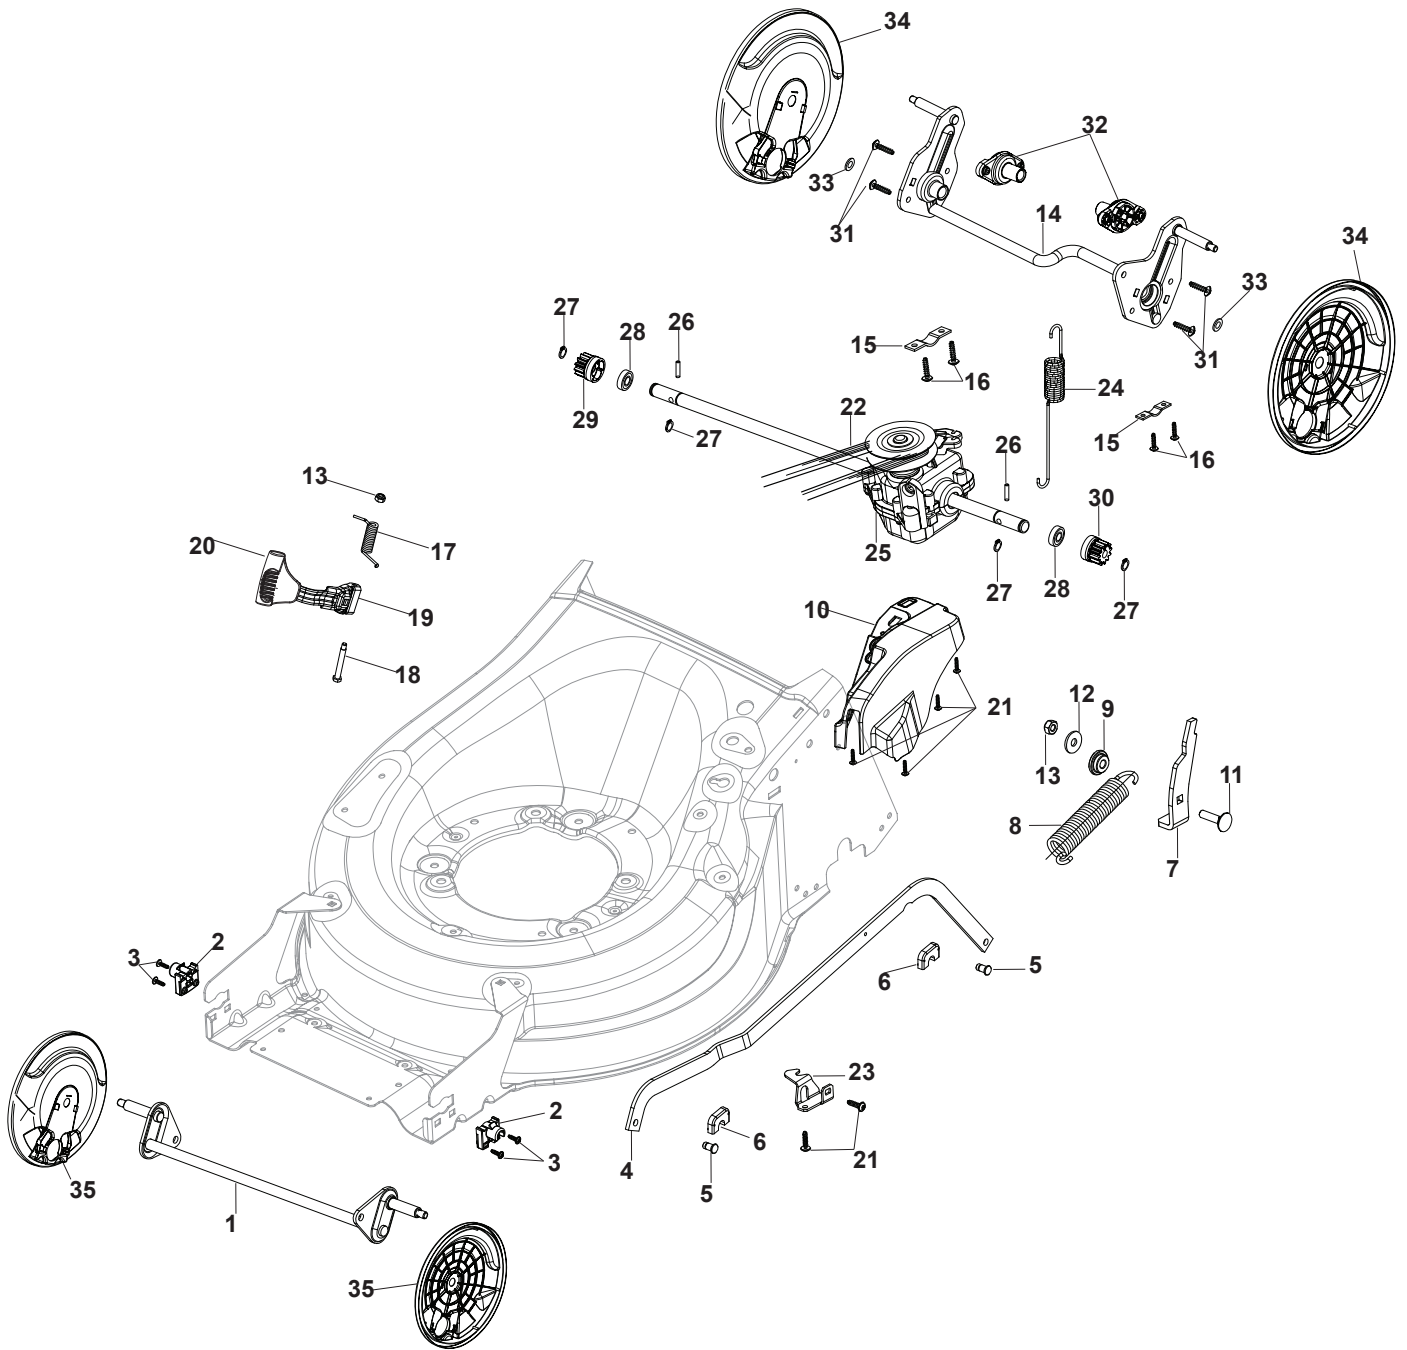

Fig.	Quantity	Part No	Description	Notes
1	1	381302883/0	Front Wheel Axle	
2	2	322785305/0	Support	
3	4	112728697/0	Screw	
4	1	322869693/0	Wheels Control Rod	
5	2	122519823/0	Pin	
6	2	112436051/0	Plate	
7	1	322778475/0	Bracket	
8	1	122450480/0	Spring	
9	1	122517873/0	Pin	
10	1	322055330/0	Cover	
11	1	112815270/0	Screw	
12	1	112523040/0	Washer	
13	2	112154510/0	Nut	
14	1	381302887/0	Rear Wheel Axle	
15	2	322545152/0	Plate	
16	4	112728698/0	Screw	
17	1	122446192/0	Spring	
18	1	122534131/0	Pin	
19	1	381003399/0	Lever, Height Adjustment	
20	1	322394506/0	Knob	
21	5	112728699/0	Screw	
22	1	135064100/0	Belt	
23	1	322778473/0	Bracket	
24	1	122450478/0	Spring	
25	1	181003115/0	Gear Box	
26	2	122753000/0	Pin	
27	4	112608600/0	Seeger	
28	2	119216035/0	Bearing	
29	1	122570133/0	Right Pinion	
30	2	122570134/0	Left Pinion	
31	4	112728697/0	Screw	
32	2	322042063/1	Bushing	
33	2	112521371/0	Washer	
34	2	322600208/0	Protection, Wheel	
35	2	322600145/0	Protection, Wheel	