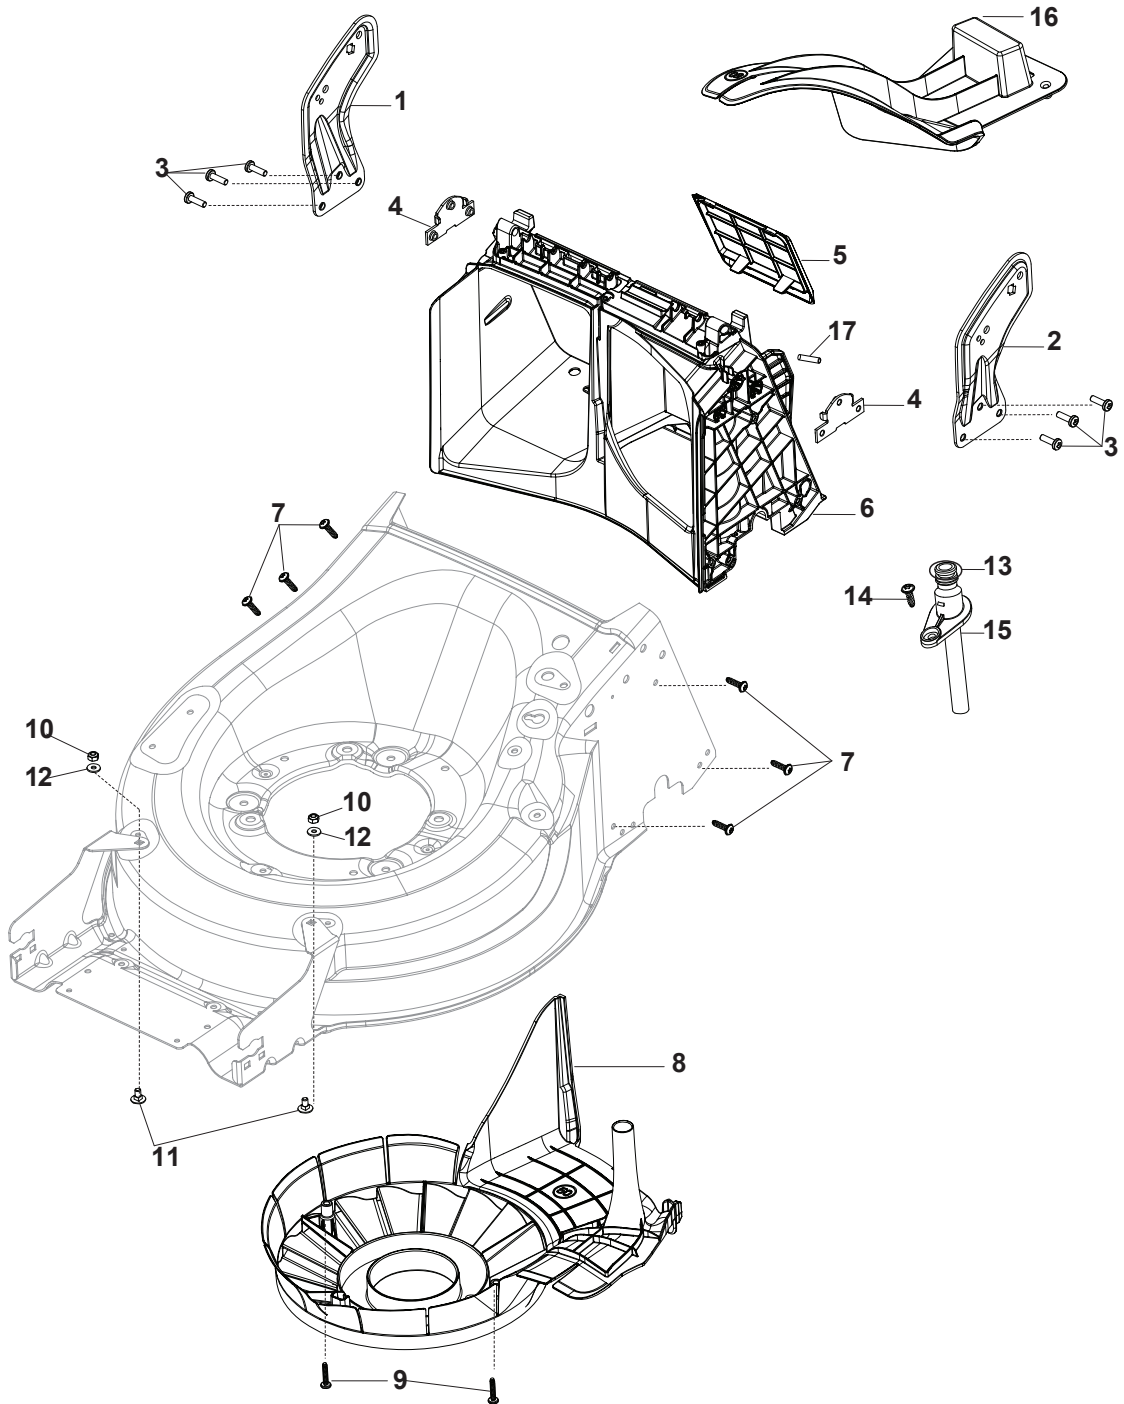

Fig.	Quantity	Part No	Description	Notes
1	1	381302883/0	Front Wheel Axle	
2	2	322785305/0	Support	
3	4	112728697/0	Screw	
4	1	322869693/0	Wheels Control Rod	
5	2	122519823/0	Pin	
6	2	112436051/0	Plate	
7	1	322778475/0	Bracket	
8	1	122450480/0	Spring	
9	1	122517873/0	Pin	
10	1	322055330/0	Cover	
11	1	112815270/0	Screw	
12	1	112523040/0	Washer	
13	2	112154510/0	Nut	
14	1	381302887/0	Rear Wheel Axle	
15	2	322545152/0	Plate	
16	4	112728698/0	Screw	
17	1	122446192/0	Spring	
18	1	122534131/0	Pin	
19	1	381003399/0	Lever, Height Adjustment	
20	1	322394506/0	Knob	
21	5	112728699/0	Screw	
22	1	135064100/0	Belt	
23	1	322778473/0	Bracket	
24	1	122450478/0	Spring	
25	1	181003115/0	Gear Box	
26	2	122753000/0	Pin	
27	4	112608600/0	Seeger	
28	2	119216035/0	Bearing	
29	1	122570133/0	Right Pinion	
30	2	122570134/0	Left Pinion	
31	4	112728697/0	Screw	
32	2	322042063/1	Bushing	
33	2	112521371/0	Washer	
34	2	322600208/0	Protection, Wheel	
35	2	322600145/0	Protection, Wheel	

Fig.	Quantity	Part No	Description	Notes
1	2	381007443/1	Wheel	
2	8	322042064/0	Bushing	
3	2	381007442/1	Wheel	
4	2	381007446/1	Wheel	
5	2	381007444/1	Wheel	
6	2	381007448/1	Wheel	
7	8	119216035/0	Bearing	
8	2	381007449/1	Wheel	
9	2	381007450/1	Wheel	
10	2	381007456/1	Wheel	

Fig.	Quantity	Part No	Description	Notes
1	2	322110643/0	Hub Cap Grey	Grey
2	2	322110644/0	Hub Cap Grey	Grey
3	2	322110645/0	Hub Cap Grey	Grey
4	2	322110646/0	Hub Cap Grey	Grey

Fig.	Quantity	Part No	Description	Notes
1	1	381005195/0	Bracket-Rh	
2	1	381005197/0	Bracket-Lh	
3	6	112727801/0	Screw	
4	2	322545213/0	Plate	
5	1	322600310/0	Rear door	Not for TR/E models
6	1	322108316/0	Conveyor	
7	6	112728699/0	Screw	
8	1	322060270/0	Carter Mulching	
9	2	112728530/0	Screw	
10	2	112154510/0	Nut	
11	2	112815200/0	Screw	
12	2	112521330/0	Washer	
13	1	119035000/0	Or Ring	
14	1	112728697/0	Screw	
15	1	322034002/0	Washing Connection	
16	1	322140245/0	Deflector	
17	1	112645708/0	Pin	