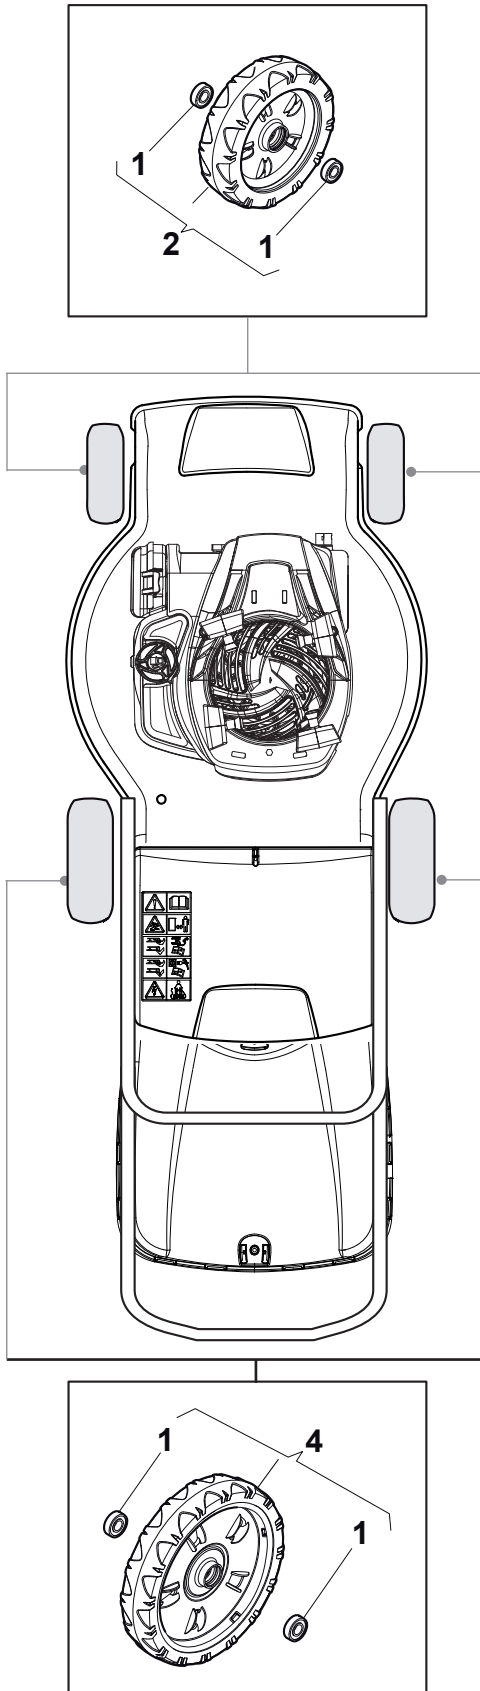

Fig.	Quantity	Part No	Description	Notes
1	1	381302883/0	Front Wheel Axle	
2	2	322785305/0	Support	
3	4	112728697/0	Screw	
4	1	322869693/0	Wheels Control Rod	
5	2	122519823/0	Pin	
6	2	112436051/0	Plate	
7	1	322778475/0	Bracket	
8	1	122450480/0	Spring	
9	1	122517873/0	Pin	
10	1	322055330/0	Cover	
11	1	112815270/0	Screw	
12	1	112523040/0	Washer	
13	2	112154510/0	Nut	
14	1	381302887/0	Rear Wheel Axle	
15	2	322545152/0	Plate	
16	4	112728698/0	Screw	
17	1	122446192/0	Spring	
18	1	122534131/0	Pin	
19	1	381003399/0	Lever, Height Adjustment	
20	1	322394506/0	Knob	
21	5	112728699/0	Screw	
22	1	135064100/0	Belt	
23	1	322778473/0	Bracket	
24	1	122450478/0	Spring	
25	1	181003115/0	Gear Box	
26	2	122753000/0	Pin	
27	4	112608600/0	Seeger	
28	2	119216035/0	Bearing	
29	1	122570133/0	Right Pinion	
30	2	122570134/0	Left Pinion	
31	4	112728697/0	Screw	
32	2	322042063/1	Bushing	
33	2	112521371/0	Washer	
34	2	322600208/0	Protection, Wheel	
35	2	322600145/0	Protection, Wheel	

Fig.	Quantity	Part No	Description	Notes
1	1	381006785/0	Handle Lower Part	Black
2	2	112819110/0	Screw	
3	2	122671651/0	Washer	
4	2	122399900/0	Knob	
5	2	112293200/0	Nut	
6	2	112818900/0	Screw	
8	2	112155000/0	Nut	
9	2	112521350/0	Washer	
10	2	112369500/0	Elastic Washer	
11	2	112760605/0	Screw	
12	1	381008730/0	Outfit	Black

~~DELTA Wheel (Pierced) - Ø 200~~

DELTA Wheel - Ø 280

Fig.	Quantity	Part No	Description	Notes
1	8	119216035/0	Bearing	
2	2	381007477/0	Wheel	
3	2	322110640/0	Hub Cap Grey	
4	2	381007478/1	Wheel	

Ball Bearing Ø200 - Wheels NTD