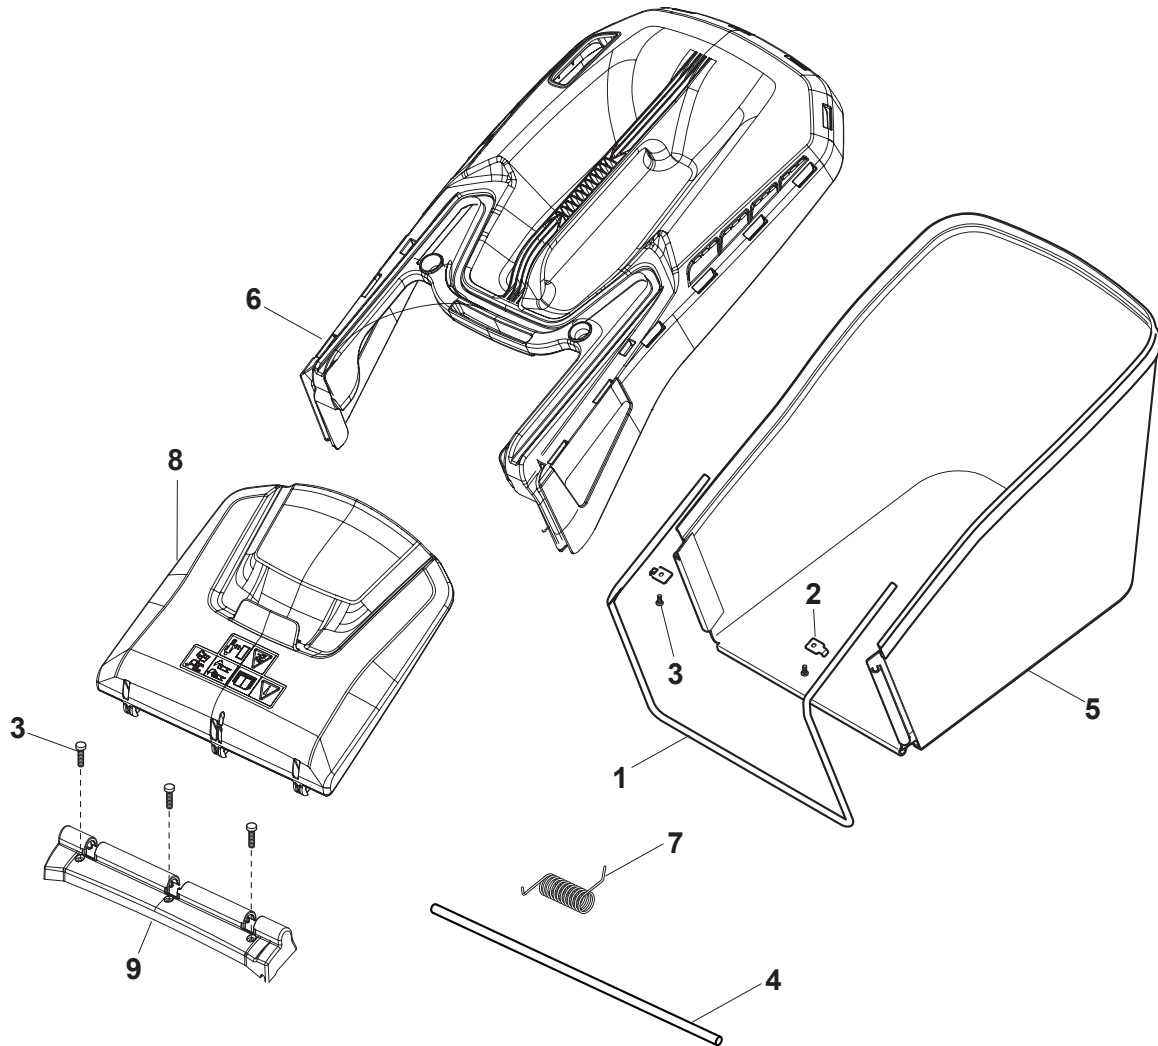

Fig.	Quantity	Part No	Description	Notes
1	1	322109569/0	Black Stone Guard Support	
2	1	322600312/0	Stone Guard, White	
2	1	322600308/0	Stone Guard, Black	
3	3	112728697/0	Screw	
4	1	122517884/0	Pin	
5	1	181102350/0	Cancas GrassCatcher	
6	1	181006410/0	Fabric Box Frame	
7	1	122450479/0	Spring	