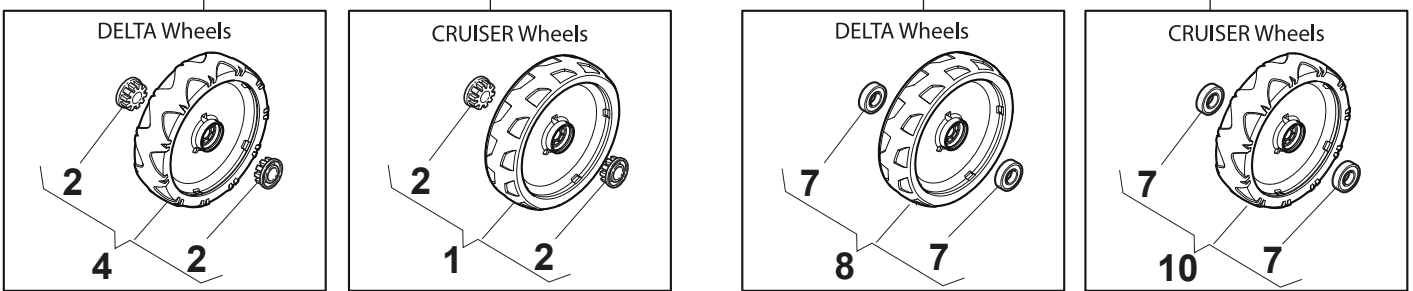

Bushing - Ø180

Ball Bearing - Ø180

Bushing - Ø240

Ball Bearing - Ø240

Fig.	Quantity	Part No	Description	Notes
1	2	381007443/1	Wheel	
2	8	322042064/0	Bushing	
3	2	381007442/1	Wheel	
4	2	381007446/1	Wheel	
5	2	381007444/1	Wheel	
6	2	381007448/1	Wheel	
7	8	119216035/0	Bearing	
8	2	381007449/1	Wheel	
9	2	381007450/1	Wheel	
10	2	381007456/1	Wheel