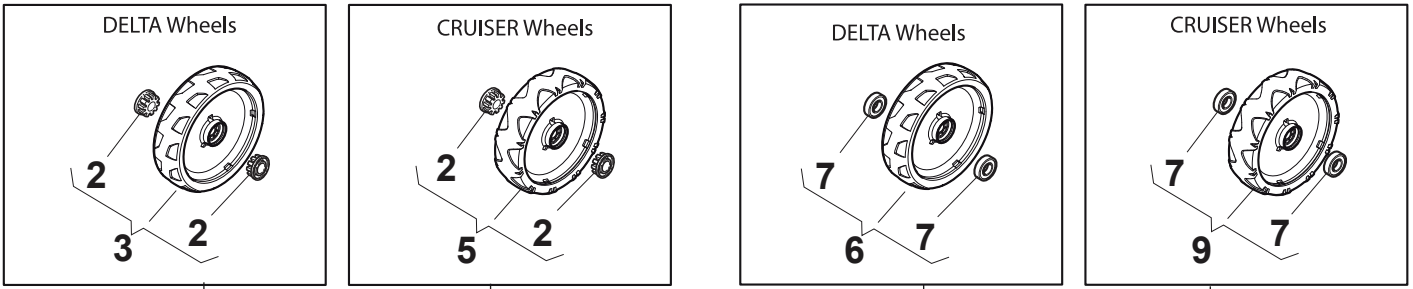

Bushing - Ø180

Ball Bearing - Ø180

Bushing - Ø240

Ball Bearing - Ø240

Fig.	Quantity	Part No	Description	Notes
1	2	381007443/1	Wheel	
2	8	322042064/0	Bushing	
3	2	381007442/1	Wheel	
4	2	381007446/1	Wheel	
5	2	381007444/1	Wheel	
6	2	381007448/1	Wheel	
7	8	119216035/0	Bearing	
8	2	381007449/1	Wheel	
9	2	381007450/1	Wheel	
10	2	381007456/1	Wheel