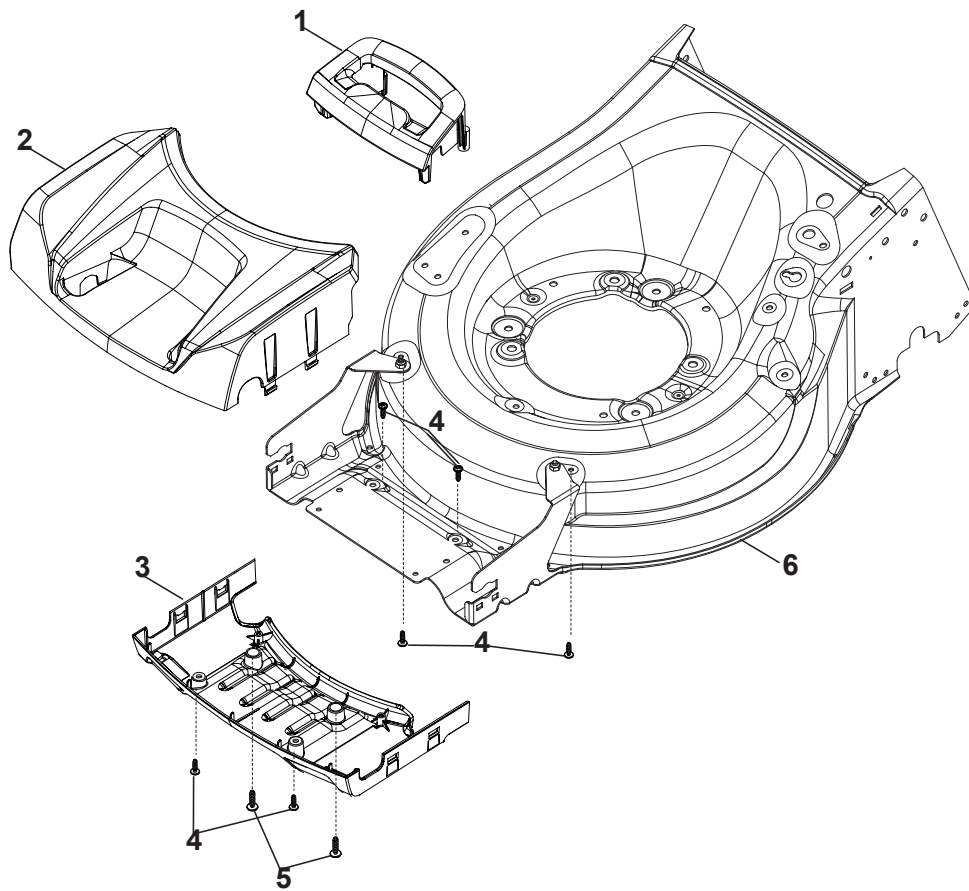

MP1 504 W

WBH Petrol Steel Mask

Issue 43 - 2014

Fig.	Quantity	Part No	Description	Notes
1	1	322393741/0	Handle	
2	1	322226214/0	Mask, White	
3	1	322500110/0	Front Combi	
4	6	112728697/0	Screw	
5	2	112728699/0	Screw	
6	1	381004786/0	White Deck