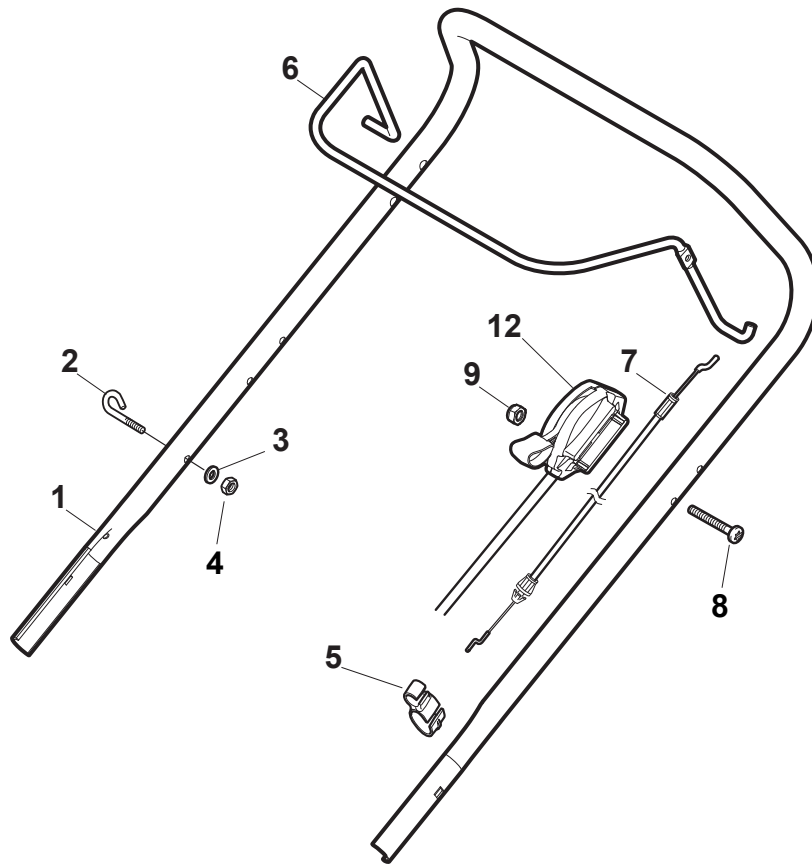

Fig.	Quantity	Part No	Description	Notes
1	1	381007563/0	Lower handle	
2	4	322680016/0	Washer	
3	4	122131750/0	Nut	
4	4	322399835/0	Knob	
5	2	381103350/0	Handle	Black
6	2	381003253/0	Handle	Black

Fig.	Quantity	Part No	Description	Notes
1	1	381006739/1	Handle, Upper Part	without Sponge
1	1	381006745/1	Handle, Upper Part with sponge handgrip	with Sponge
2	1	122430313/0	Guide Spring	
3	1	112521330/0	Washer	
4	1	112154510/0	Nut	
5	1	118390020/0	Conduit Clip	
6	1	181003363/1	Lever, Engine Brake Black	Black
6	1	381003365/0	Lever, Engine Brake Yellow	Yellow
7	1	181030053/0	Cable, Thread Engine Brake	Handle w/Lever - For B&S 675-750 Engine
7	1	181030053/0	Cable, Thread Engine Brake	Handle w/Knob - For B&S 675
7	1	181030054/0	Cable, Thread Engine Brake	Handle w/Knob - For WBE 140 Engine
7	1	181030054/0	Cable, Thread Engine Brake	Handle w/Lever - For B&S 675E Engine
7	1	181030057/0	Cable, Thread Engine Brake	Handle w/Lever - For B&S 675-750-775 Engine
7	1	181030057/0	Cable, Thread Engine Brake	Handle w/Knob - For B&S 675E
7	1	181030070/0	Cable, Thread Engine Brake	Handle w/Knob - For Honda Engine MP1 55
7	1	181030070/0	Cable, Thread Engine Brake	Handle w/Knob - For WBE0702 Engine
7	1	181030070/0	Cable, Thread Engine Brake	Handle w/Knob - For B&S 625E-850 Engine
7	1	181030087/0	Cable, Thread Engine Brake	Handle w/Knob - For B&S 750-775 Engine
7	1	181030088/0	Cable, Thread Engine Brake	Handle w/Knob - For B&S 550E-625E-675 Engine
7	1	181030088/0	Cable, Thread Engine Brake	Handle w/Knob - For Honda Engine MP1 50
7	1	181030105/0	Cable, Thread Engine Brake	Handle w/Lever - For WBE 140 Engine
7	1	181030106/0	Cable, Thread Engine Brake	Handle w/Lever - For B&S 550E-625E-850 Engine
7	1	181030106/0	Cable, Thread Engine Brake	Handle w/Lever - For WBE0702 Engine
7	1	181030106/0	Cable, Thread Engine Brake	Handle w/Lever - For Honda Engine
8	1	112727783/0	Screw	
9	1	112154510/0	Nut	
12	1	181005537/0	Throttle Cable	for Handle with Knob
12	1	181005539/0	Throttle Cable	for Handle with Lever