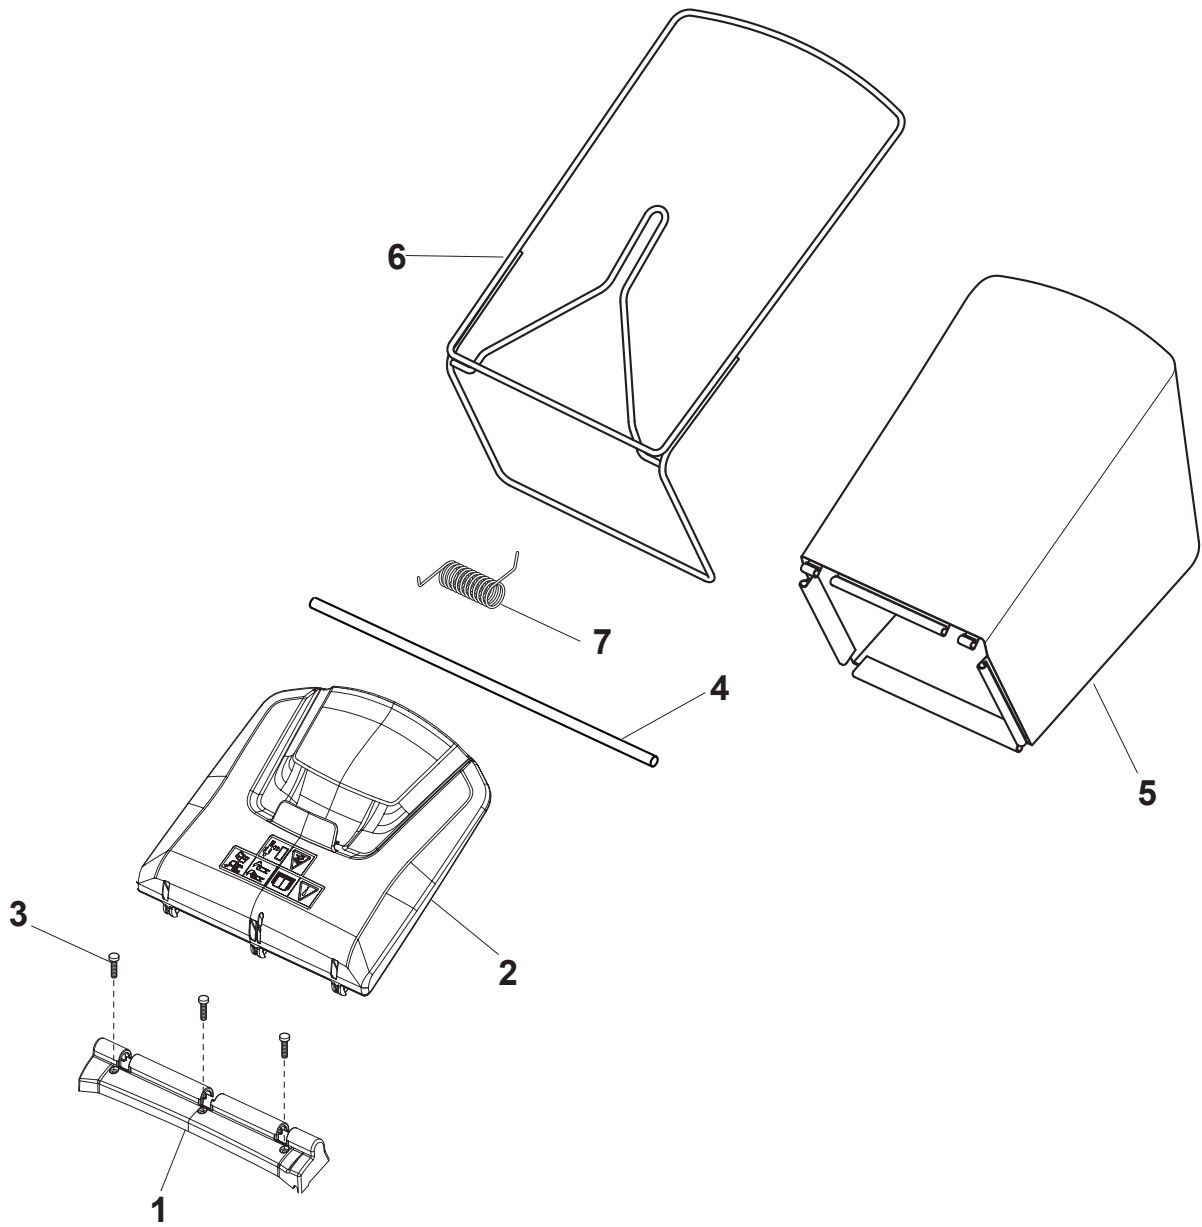

Fig.	Quantity	Part No	Description	Notes
1	2	322110643/0	Hub Cap Grey	Grey
2	2	322110644/0	Hub Cap Grey	Grey
3	2	322110645/0	Hub Cap Grey	Grey
4	2	322110646/0	Hub Cap Grey	Grey

Fig.	Quantity	Part No	Description	Notes
1	1	381005195/0	Bracket-Rh	
2	1	381005197/0	Bracket-Lh	
3	6	112727801/0	Screw	
4	2	322545213/0	Plate	
5	1	322600310/0	Rear door	Not for TR/E models
6	1	322108316/0	Conveyor	
7	6	112728699/0	Screw	
8	1	322060270/0	Carter Mulching	
9	2	112728530/0	Screw	
10	2	112154510/0	Nut	
11	2	112815200/0	Screw	
12	2	112521330/0	Washer	
13	1	119035000/0	Or Ring	
14	1	112728697/0	Screw	
15	1	322034002/0	Washing Connection	
16	1	322140245/0	Deflector	
17	1	112645708/0	Pin	

Fig.	Quantity	Part No	Description	Notes
1	1	122463012/2	Hub, Crankshaft Ø 22.2	for GGP and B&S Engines
1	1	122463020/1	Hub, Crankshaft Ø 25	for HONDA Engines
1	1	122465638/1	Hub With Pulley, Crankshaft Ø 22.2	for B&S 675E -750-850 Engines
2	1	181004366/2	Blade	
3	1	122160400/0	Elastic Disc	
4	1	112523080/0	Washer	
5	1	112735698/0	Screw	
6	1	112139100/0	Key	for GGP and B&S Engines
6	1	112139150/0	Feather, Crankshaft Ø 25	for HONDA Engines
7	3	112735108/1	Screw	for GGP-B&S-HONDA Engines
7	3	112735109/1	Screw	for GGP 100 Engine