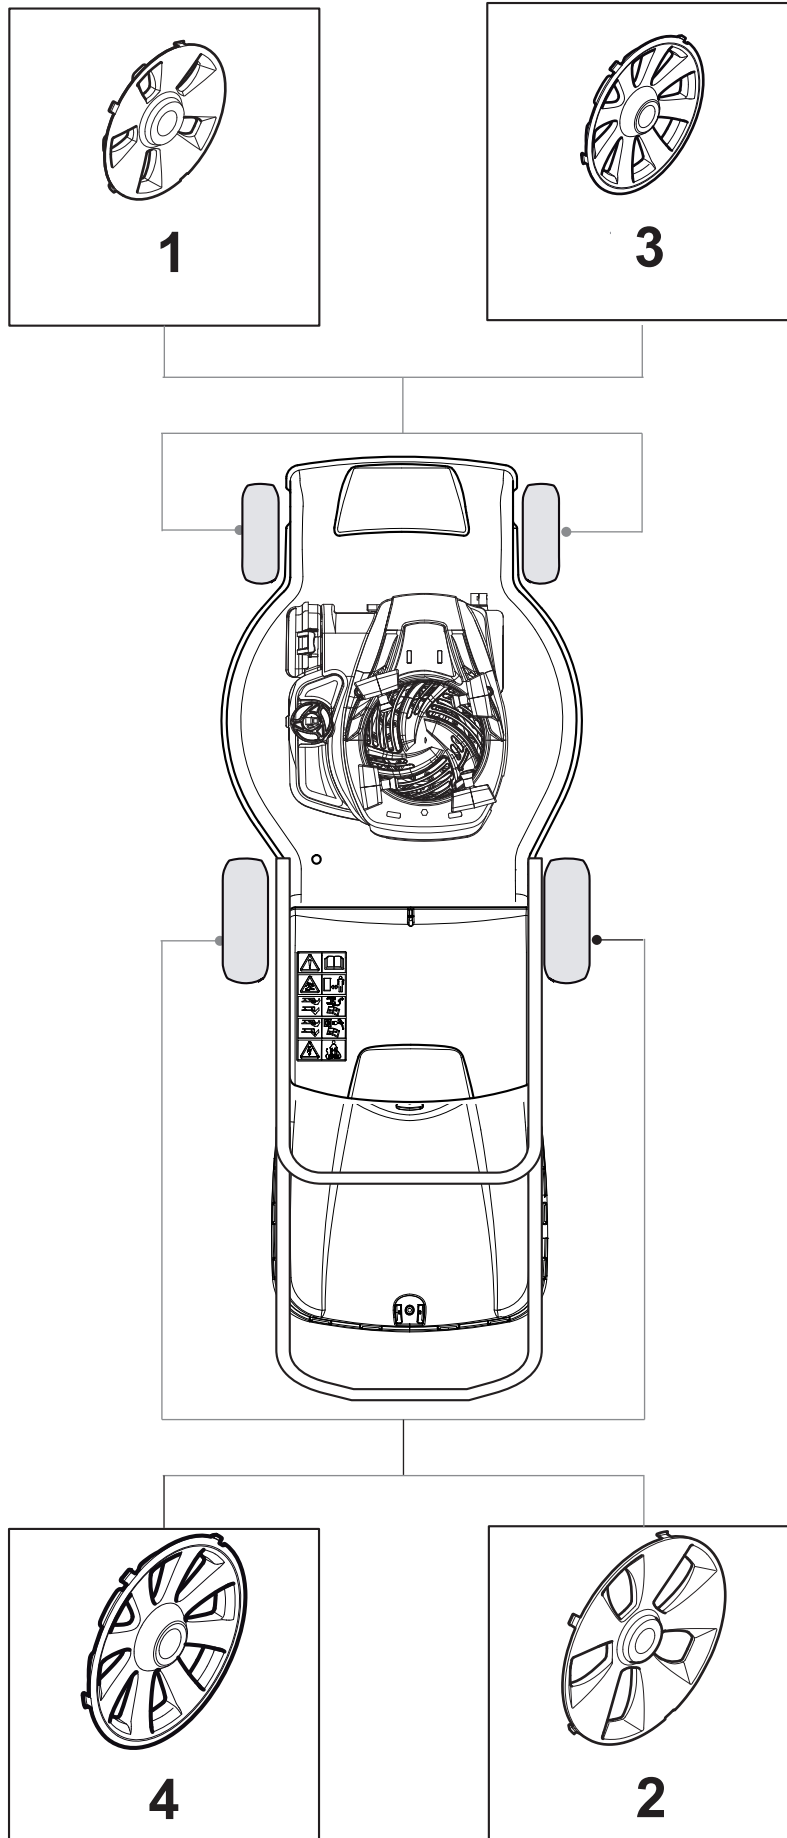

Fig.	Quantity	Part No	Description	Notes
1	1	381302883/0	Front Wheel Axle	
2	2	322785305/0	Support	
3	4	112728697/0	Screw	
4	1	322869693/0	Wheels Control Rod	
5	2	122519823/0	Pin	
6	2	112436051/0	Plate	
7	1	322778475/0	Bracket	
8	1	122450480/0	Spring	
9	1	122517873/0	Pin	
10	1	322055330/0	Cover	
11	1	112815270/0	Screw	
12	1	112523040/0	Washer	
13	2	112154510/0	Nut	
14	1	381302887/0	Rear Wheel Axle	
15	2	322545152/0	Plate	
16	4	112728698/0	Screw	
17	1	122446192/0	Spring	
18	1	122534131/0	Pin	
19	1	381003399/0	Lever, Height Adjustment	
20	1	322394506/0	Knob	
21	5	112728699/0	Screw	
22	1	135064100/0	Belt	
23	1	322778473/0	Bracket	
24	1	122450478/0	Spring	
25	1	181003115/0	Gear Box	
26	2	122753000/0	Pin	
27	4	112608600/0	Seeger	
28	2	119216035/0	Bearing	
29	1	122570133/0	Right Pinion	
30	2	122570134/0	Left Pinion	
31	4	112728697/0	Screw	
32	2	322042063/1	Bushing	
33	2	112521371/0	Washer	
34	2	322600208/0	Protection, Wheel	
35	2	322600145/0	Protection, Wheel	

Fig.	Quantity	Part No	Description	Notes
1	2	381007443/1	Wheel	
2	8	322042064/0	Bushing	
3	2	381007442/1	Wheel	
4	2	381007446/1	Wheel	
5	2	381007444/1	Wheel	
6	2	381007448/1	Wheel	
7	8	119216035/0	Bearing	
8	2	381007449/1	Wheel	
9	2	381007450/1	Wheel	
10	2	381007456/1	Wheel	

Fig.	Quantity	Part No	Description	Notes
1	2	322110643/0	Hub Cap Grey	Grey
2	2	322110644/0	Hub Cap Grey	Grey
3	2	322110645/0	Hub Cap Grey	Grey
4	2	322110646/0	Hub Cap Grey	Grey

Fig.	Quantity	Part No	Description	Notes
1	1	381005195/0	Bracket-Rh	
2	1	381005197/0	Bracket-Lh	
3	6	112727801/0	Screw	
4	2	322545213/0	Plate	
5	1	322600310/0	Rear door	Not for TR/E models
6	1	322108316/0	Conveyor	
7	6	112728699/0	Screw	
8	1	322060270/0	Carter Mulching	
9	2	112728530/0	Screw	
10	2	112154510/0	Nut	
11	2	112815200/0	Screw	
12	2	112521330/0	Washer	
13	1	119035000/0	Or Ring	
14	1	112728697/0	Screw	
15	1	322034002/0	Washing Connection	
16	1	322140245/0	Deflector	
17	1	112645708/0	Pin	