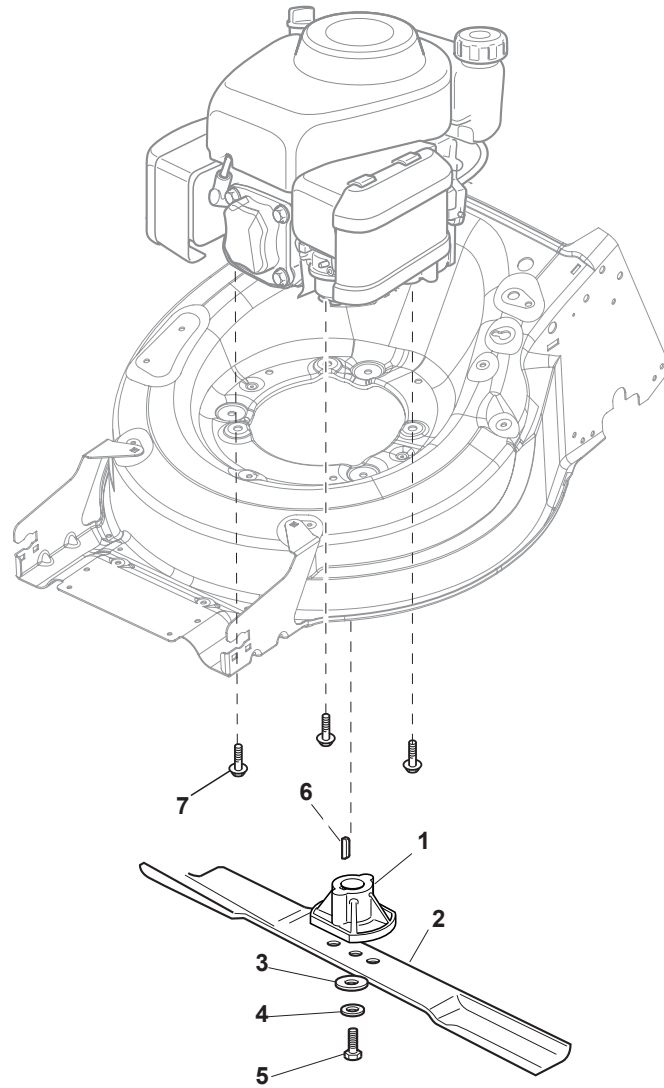

Ball Bearing Ø280 - Wheels NTD

Fig.	Quantity	Part No	Description	Notes
1	8	119216035/0	Bearing	
2	4	381007416/2	Wheel	
4	2	381007417/2	Wheel	

Bushing - Ø180

Ball Bearing - Ø180

Bushing - Ø240

Ball Bearing - Ø240

Fig.	Quantity	Part No	Description	Notes
1	2	381007443/1	Wheel	
2	8	322042064/0	Bushing	
3	2	381007442/1	Wheel	
4	2	381007446/1	Wheel	
5	2	381007444/1	Wheel	
6	2	381007448/1	Wheel	
7	8	119216035/0	Bearing	
8	2	381007449/1	Wheel	
9	2	381007450/1	Wheel	
10	2	381007456/1	Wheel	

Fig.	Quantity	Part No	Description	Notes
1	2	322110643/0	Hub Cap Grey	Grey
2	2	322110644/0	Hub Cap Grey	Grey
3	2	322110645/0	Hub Cap Grey	Grey
4	2	322110646/0	Hub Cap Grey	Grey

Fig.	Quantity	Part No	Description	Notes
1	1	381005195/0	Bracket-Rh	
2	1	381005197/0	Bracket-Lh	
3	6	112727801/0	Screw	
4	2	322545213/0	Plate	
5	1	322600310/0	Rear door	Not for TR/E models
6	1	322108316/0	Conveyor	
7	6	112728699/0	Screw	
8	1	322060270/0	Carter Mulching	
9	2	112728530/0	Screw	
10	2	112154510/0	Nut	
11	2	112815200/0	Screw	
12	2	112521330/0	Washer	
13	1	119035000/0	Or Ring	
14	1	112728697/0	Screw	
15	1	322034002/0	Washing Connection	
16	1	322140245/0	Deflector	
17	1	112645708/0	Pin	

Fig.	Quantity	Part No	Description	Notes
1	1	122463012/2	Hub, Crankshaft Ø 22.2	for GGP and B&S Engines
1	1	122463020/1	Hub, Crankshaft Ø 25	for HONDA Engines
1	1	122465638/1	Hub With Pulley, Crankshaft Ø 22.2	for B&S 675E -750-850 Engines
2	1	181004366/2	Blade	
3	1	122160400/0	Elastic Disc	
4	1	112523080/0	Washer	
5	1	112735698/0	Screw	
6	1	112139100/0	Key	for GGP and B&S Engines
6	1	112139150/0	Feather, Crankshaft Ø 25	for HONDA Engines
7	3	112735108/1	Screw	for GGP-B&S-HONDA Engines
7	3	112735109/1	Screw	for GGP 100 Engine