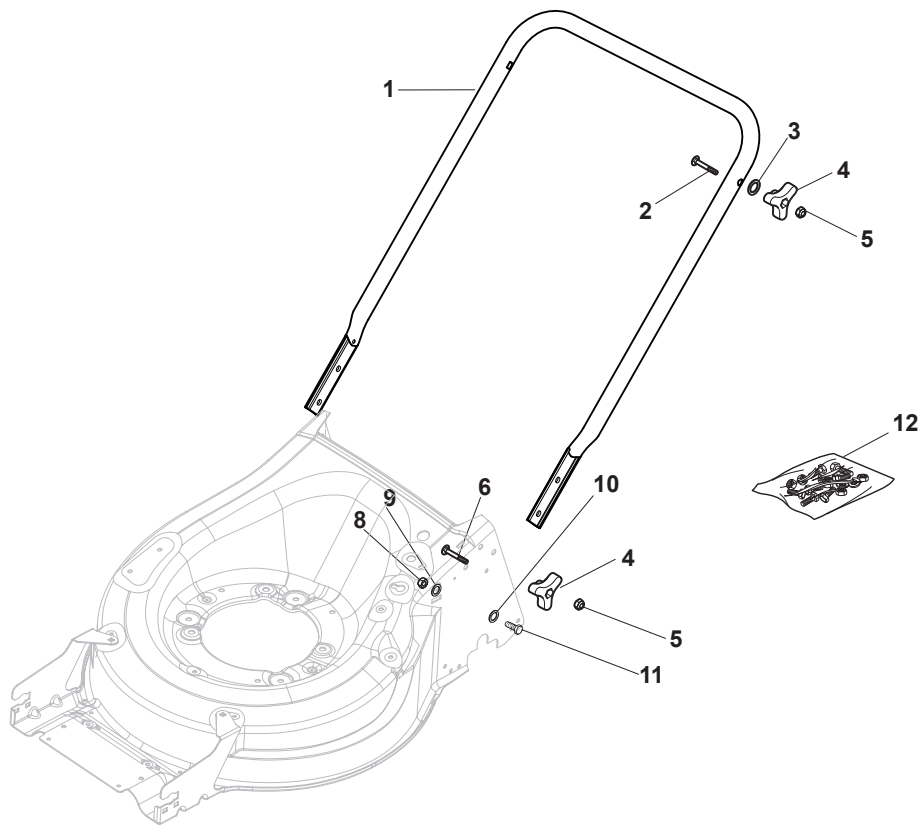

Fig.	Quantity	Part No	Description	Notes
1	1	381302883/0	Front Wheel Axle	
2	2	322785305/0	Support	
3	4	112728697/0	Screw	
4	1	322869693/0	Wheels Control Rod	
5	2	122519823/0	Pin	
6	2	112436051/0	Plate	
7	1	322778475/0	Bracket	
8	1	122450480/0	Spring	
9	1	122517873/0	Pin	
10	1	322055330/0	Cover	
11	1	112815270/0	Screw	
12	1	112523040/0	Washer	
13	2	112154510/0	Nut	
14	1	381302887/0	Rear Wheel Axle	
15	2	322545152/0	Plate	
16	4	112728698/0	Screw	
17	1	122446192/0	Spring	
18	1	122534131/0	Pin	
19	1	381003399/0	Lever, Height Adjustment	
20	1	322394506/0	Knob	
21	5	112728699/0	Screw	
22	1	135064100/0	Belt	
23	1	322778473/0	Bracket	
24	1	122450478/0	Spring	
25	1	181003115/0	Gear Box	
26	2	122753000/0	Pin	
27	4	112608600/0	Seeger	
28	2	119216035/0	Bearing	
29	1	122570133/0	Right Pinion	
30	2	122570134/0	Left Pinion	
31	4	112728697/0	Screw	
32	2	322042063/1	Bushing	
33	2	112521371/0	Washer	
34	2	322600208/0	Protection, Wheel	
35	2	322600145/0	Protection, Wheel	

Fig.	Quantity	Part No	Description	Notes
1	1	322500111/0	Front Combi	
2	6	112728697/0	Screw	
3	2	112728699/0	Screw	
4	1	322055524/0	Insert	
5	1	322226215/0	Mask, Red	
6	1	322393742/0	Handle	
7	1	381004776/0	Red Deck	
7	1	381004777/0	Red Deck	Side Discharge

Fig.	Quantity	Part No	Description	Notes
1	1	381006785/0	Handle Lower Part	Black
2	2	112819110/0	Screw	
3	2	122671651/0	Washer	
4	2	122399900/0	Knob	
5	2	112293200/0	Nut	
6	2	112818900/0	Screw	
8	2	112155000/0	Nut	
9	2	112521350/0	Washer	
10	2	112369500/0	Elastic Washer	
11	2	112760605/0	Screw	
12	1	381008730/0	Outfit	Black