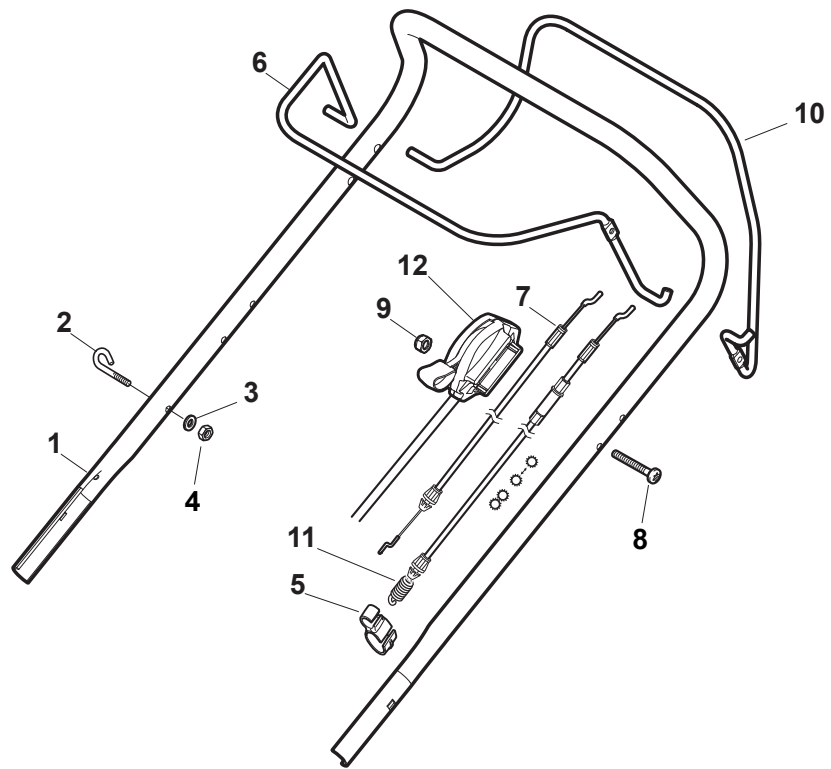

Fig.	Quantity	Part No	Description	Notes
1	1	381007563/0	Lower handle	
2	4	122131750/0	Nut	
3	4	322399835/0	Knob	
4	4	322680016/0	Washer	
5	2	381103350/0	Handle	Black
6	2	381003253/0	Handle	Black

Fig.	Quantity	Part No	Description	Notes
1	1	381006739/1	Handle, Upper Part	without Sponge
1	1	381006745/1	Handle, Upper Part with sponge handgrip	with Sponge
2	1	122430313/0	Guide Spring	
3	1	112521330/0	Washer	
4	1	112154510/0	Nut	
5	1	118390020/0	Conduit Clip Caproeurope	
6	1	181003363/1	Lever, Engine Brake Black	Black
6	1	381003365/0	Lever, Engine Brake Yellow	Yellow
7	1	181030053/0	Cable, Thread Engine Brake	Handle w/Lever - For B&S 675-750 Engine
7	1	181030053/0	Cable, Thread Engine Brake	Handle w/Knob - For B&S 675
7	1	181030054/0	Cable, Thread Engine Brake	Handle w/Knob - For WBE 140 Engine
7	1	181030054/0	Cable, Thread Engine Brake	Handle w/Lever - For B&S 675E Engine
7	1	181030057/0	Cable, Thread Engine Brake	Handle w/Lever - For B&S 675-750-775 Engine
7	1	181030057/0	Cable, Thread Engine Brake	Handle w/Knob - For B&S 675E
7	1	181030070/0	Cable, Thread Engine Brake	Handle w/Knob - For Honda Engine MP1 55
7	1	181030070/0	Cable, Thread Engine Brake	Handle w/Knob - For WBE0702 Engine
7	1	181030070/0	Cable, Thread Engine Brake	Handle w/Knob - For B&S 625E-850 Engine
7	1	181030087/0	Cable, Thread Engine Brake	Handle w/Knob - For B&S 750-775 Engine
7	1	181030088/0	Cable, Thread Engine Brake	Handle w/Knob - For B&S 550E-625E-675 Engine
7	1	181030088/0	Cable, Thread Engine Brake	Handle w/Knob - For Honda Engine MP1 50
7	1	181030105/0	Cable, Thread Engine Brake	Handle w/Lever - For WBE 140 Engine
7	1	181030106/0	Cable, Thread Engine Brake	Handle w/Lever - For B&S 550E-625E-850 Engine
7	1	181030106/0	Cable, Thread Engine Brake	Handle w/Lever - For WBE0702 Engine
7	1	181030106/0	Cable, Thread Engine Brake	Handle w/Lever - For Honda Engine
8	1	112727788/0	Screw	
9	1	112154510/0	Nut	
10	1	181003364/0	Drive Control Lever	Black
10	1	381003366/0	Lever, Driving Yellow	Yellow
11	1	381030104/0	Clutch Cable	
12	1	181005537/0	Throttle Cable	for Handle with Knob
12	1	181005539/0	Throttle Cable	for Handle with Lever