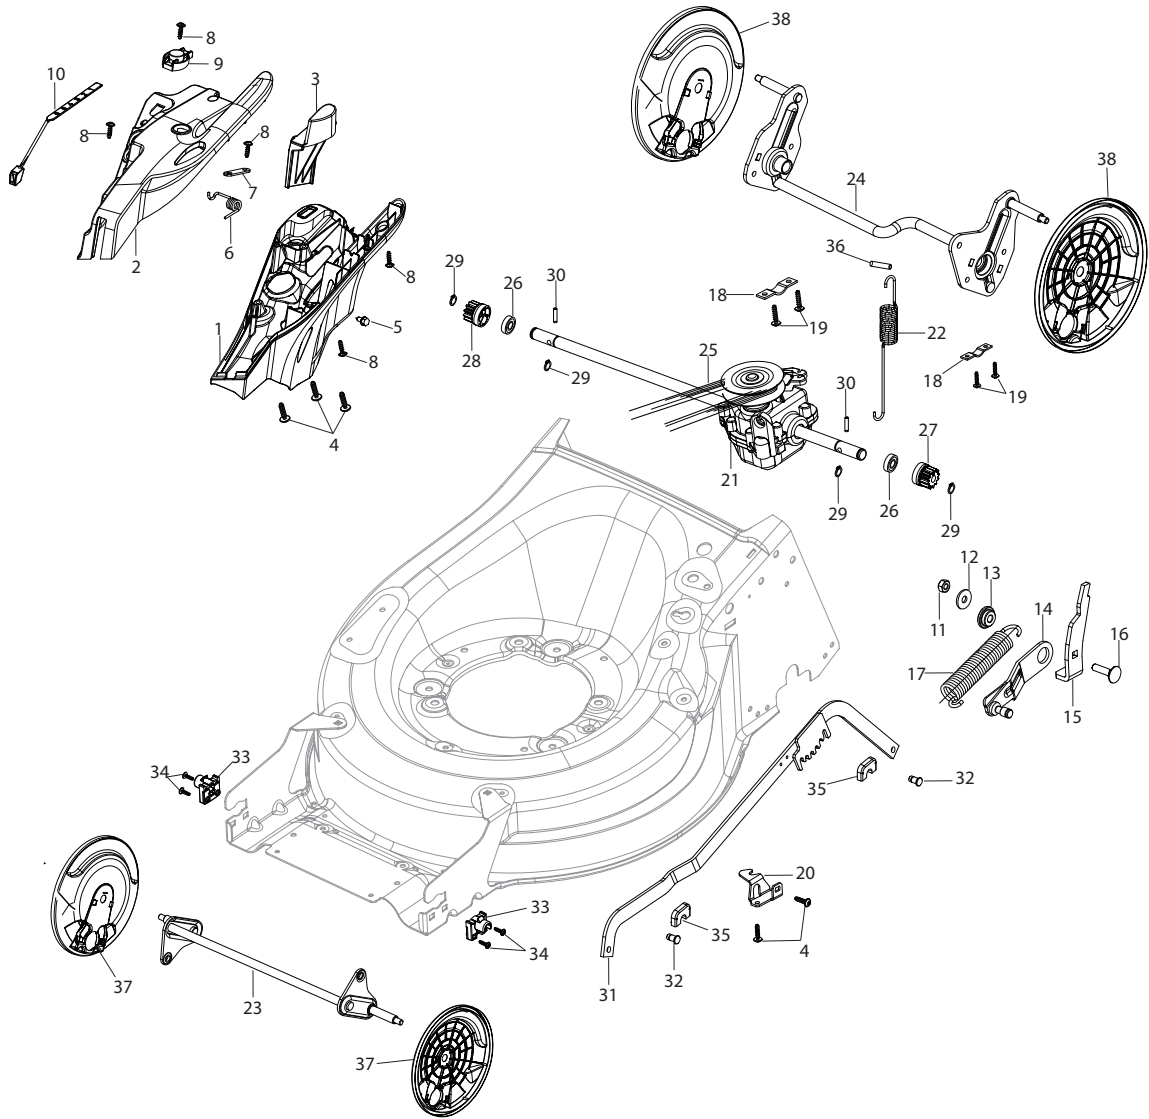

THIS INFORMATION IS NOT INTENDED FOR SALE OR RESALE, AND THIS NOTICE MUST REMAIN ON ALL COPIES.

Fig.	Quantity	Part No	Description	Notes
1	1	322055262/0	Lower Cover	
2	1	322055263/0	Upper Cover	
3	1	322602026/0	Button	
4	5	112728699/0	Screw	
5	1	125943004/0	Screw	
7	1	322981471/1	Plate	
6	1	122450477/0	Spring	
8	5	112728697/0	Screw	
9	1	322602027/0	Lens	
10	1	322602028/0	Visualizer	
11	1	112154510/0	Nut	
12	1	112523040/0	Washer	
13	1	122517873/0	Pin	
14	1	381003475/0	Lever, Height Adjustment	
15	1	322778475/0	Bracket	
16	1	112815270/0	Screw	
17	1	122450480/0	Spring	
18	2	322545152/0	Plate	
19	4	112728698/0	Screw	
20	1	322778473/0	Bracket	
21	1	181003114/0	Gear Box	
22	1	122450478/0	Spring	
23	1	381302885/0	Front Wheel Axle	
24	1	381302889/0	Rear Wheel Axle	
25	1	135063900/0	Belt	
26	2	119216035/0	Bearing	
27	1	122570134/0	Left Pinion	
28	1	122570133/0	Right Pinion	
29	4	112608600/0	Seeger	
30	2	122753000/0	Pin	
31	1	381002047/0	Wheels Control Rod	
32	2	122519823/0	Pin	
33	2	322785305/0	Support	
34	4	112728697/0	Screw	
35	2	112436051/0	Plate	
36	1	112645708/0	Pin	
37	2	322600145/0	Protection, Wheel	NOT for Delta Hole wheels
38	2	322600208/0	Protection, Wheel	