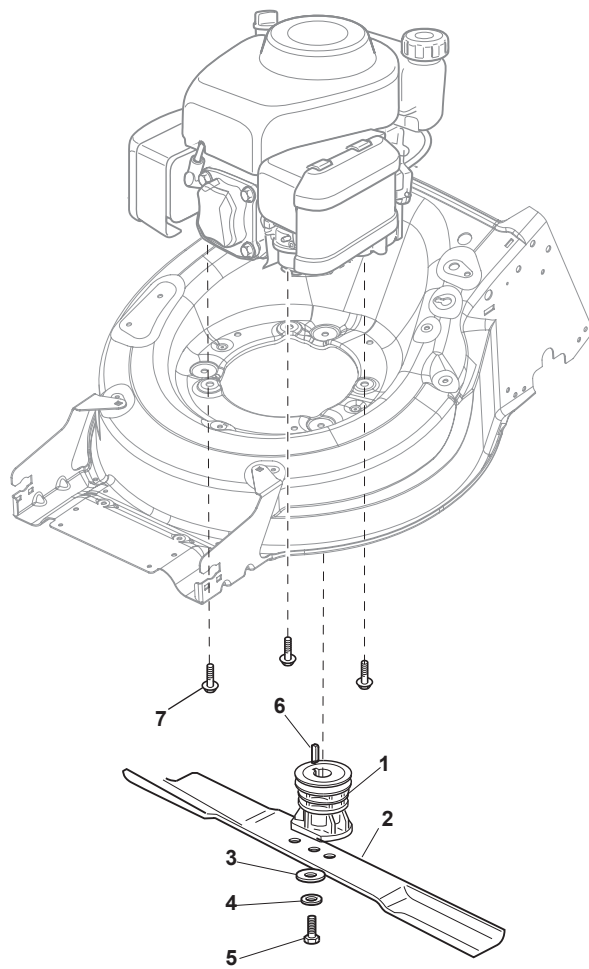

THIS INFORMATION IS NOT INTENDED FOR SALE OR RESALE, AND THIS NOTICE MUST REMAIN ON ALL COPIES.

Fig.	Quantity	Part No	Description	Notes
1	1	322055262/0	Lower Cover	
2	1	322055263/0	Upper Cover	
3	1	322602026/0	Button	
4	5	112728699/0	Screw	
5	1	125943004/0	Screw	
7	1	322981471/1	Plate	
6	1	122450477/0	Spring	
8	5	112728697/0	Screw	
9	1	322602027/0	Lens	
10	1	322602028/0	Visualizer	
11	1	112154510/0	Nut	
12	1	112523040/0	Washer	
13	1	122517873/0	Pin	
14	1	381003475/0	Lever, Height Adjustment	
15	1	322778475/0	Bracket	
16	1	112815270/0	Screw	
17	1	122450480/0	Spring	
18	2	322545152/0	Plate	
19	4	112728698/0	Screw	
20	1	322778473/0	Bracket	
21	1	181003114/0	Gear Box	
22	1	122450478/0	Spring	
23	1	381302885/0	Front Wheel Axle	
24	1	381302889/0	Rear Wheel Axle	
25	1	135063900/0	Belt	
26	2	119216035/0	Bearing	
27	1	122570134/0	Left Pinion	
28	1	122570133/0	Right Pinion	
29	4	112608600/0	Seeger	
30	2	122753000/0	Pin	
31	1	381002047/0	Wheels Control Rod	
32	2	122519823/0	Pin	
33	2	322785305/0	Support	
34	4	112728697/0	Screw	
35	2	112436051/0	Plate	
36	1	112645708/0	Pin	
37	2	322600145/0	Protection, Wheel	NOT for Delta Hole wheels
38	2	322600208/0	Protection, Wheel	

Fig.	Quantity	Part No	Description	Notes
1	1	322108315/0	Conveyor	
2	1	322600309/0	Stone Guard, Black	
3	1	122450456/0	Spring	
4	2	112604896/0	Crown Fastener	
5	2	112727803/0	Screw	
6	1	322806639/0	Fulcrum Pin	
7	2	112154510/0	Nut	
8	1	122517869/1	Pin	
9	2	118203853/0	Screw	

Fig.	Quantity	Part No	Description	Notes
1	1	122465607/3	Hub With Pulley, Crankshaft Ø 22.2	
2	1	181004366/2	Blade	
3	1	122160400/0	Elastic Disc	
4	1	112523080/0	Washer	
5	1	112735698/0	Screw	
6	1	112139100/0	Feather, Crankshaft Ø 22,2	
8	1	112521350/0	Washer	
9	3	112154210/0	Nut	
10	1	322170964/0	Protection	
11	3	122170835/0	Spacer	