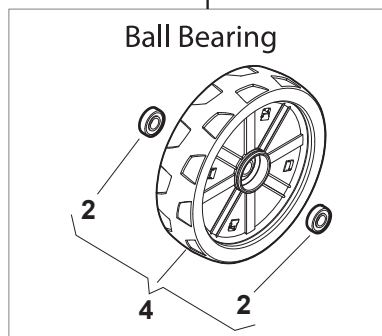

DELTA Wheel (Pierced) - Ø 200

DELTA Wheel - Ø 280

Fig.	Quantity	Part No	Description	Notes
3	2	322110640/0	Hub Cap Grey	
4	2	381007478/1	Wheel	
2	8	119216035/0	Bearing	
1	2	381007477/0	Wheel