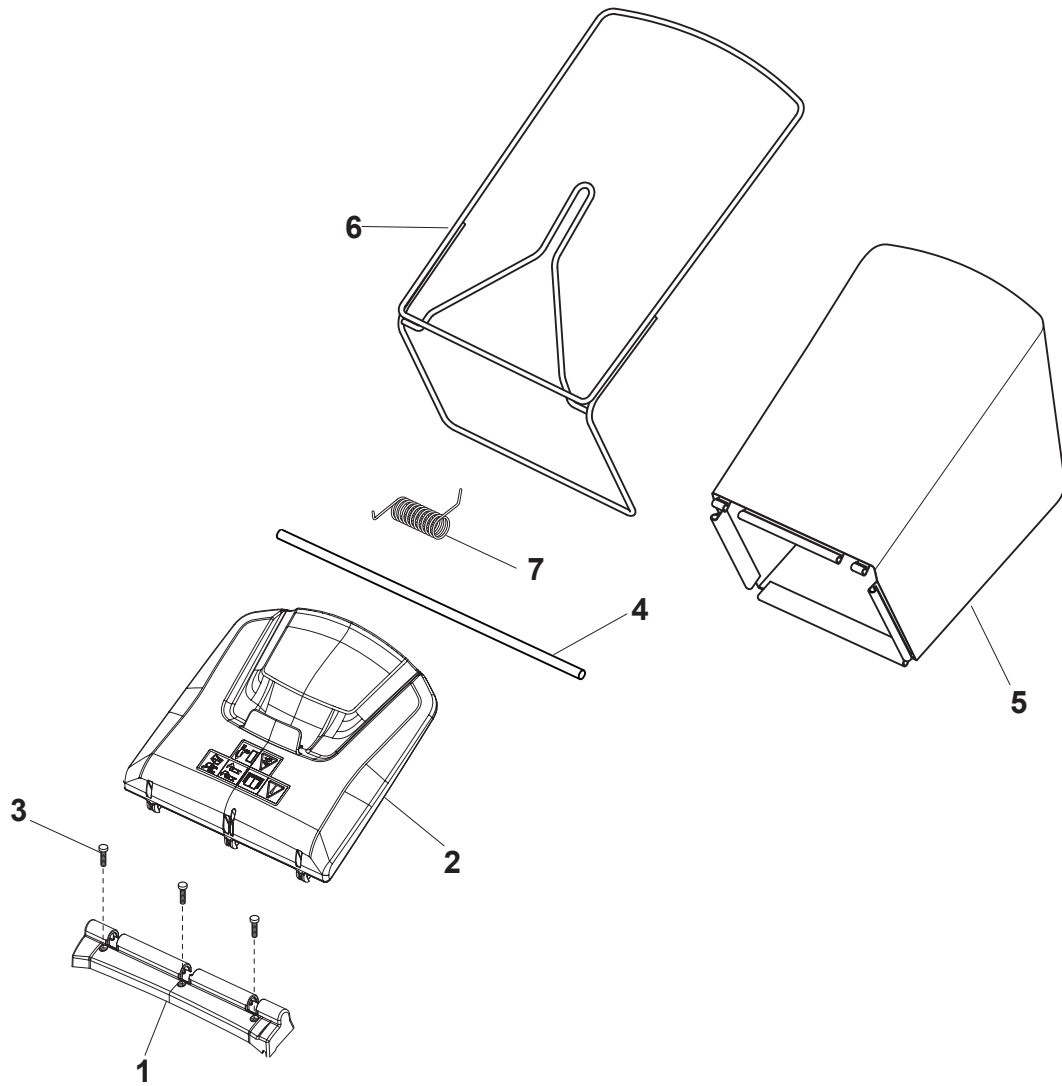

Fig.	Quantity	Part No	Description	Notes
1	1	122465607/3	Hub With Pulley, Crankshaft Ø 22.2	
2	1	181004366/2	Blade	
3	1	122160400/0	Elastic Disc	
4	1	112523080/0	Washer	
5	1	112735698/0	Screw	
6	1	112139100/0	Feather, Crankshaft Ø 22,2	
8	1	112521350/0	Washer	
9	3	112154210/0	Nut	
10	1	322170964/0	Protection	
11	3	122170835/0	Spacer	

Fig.	Quantity	Part No	Description	Notes
1	1	122465607/3	Hub With Pulley, Crankshaft Ø 22.2	for GGP and B&S Engines
1	1	122465608/2	Hub With Pulley, Crankshaft Ø 25	for HONDA Engines
1	1	122465638/1	Hub With Pulley, Crankshaft Ø 22.2	for B&S 675E -750-850 Engines
2	1	181004366/2	Blade	
3	1	122160400/0	Elastic Disc	
4	1	112523080/0	Washer	
5	1	112735698/0	Screw	
6	1	112139100/0	Feather, Crankshaft Ø 22,2	for GGP and B&S Engines
6	1	112139150/0	Feather, Crankshaft Ø 25	for HONDA Engines
7	3	112735108/1	Screw	for GGP-B&S-HONDA Engines
7	3	112735109/1	Screw	for GGP 100 Engine