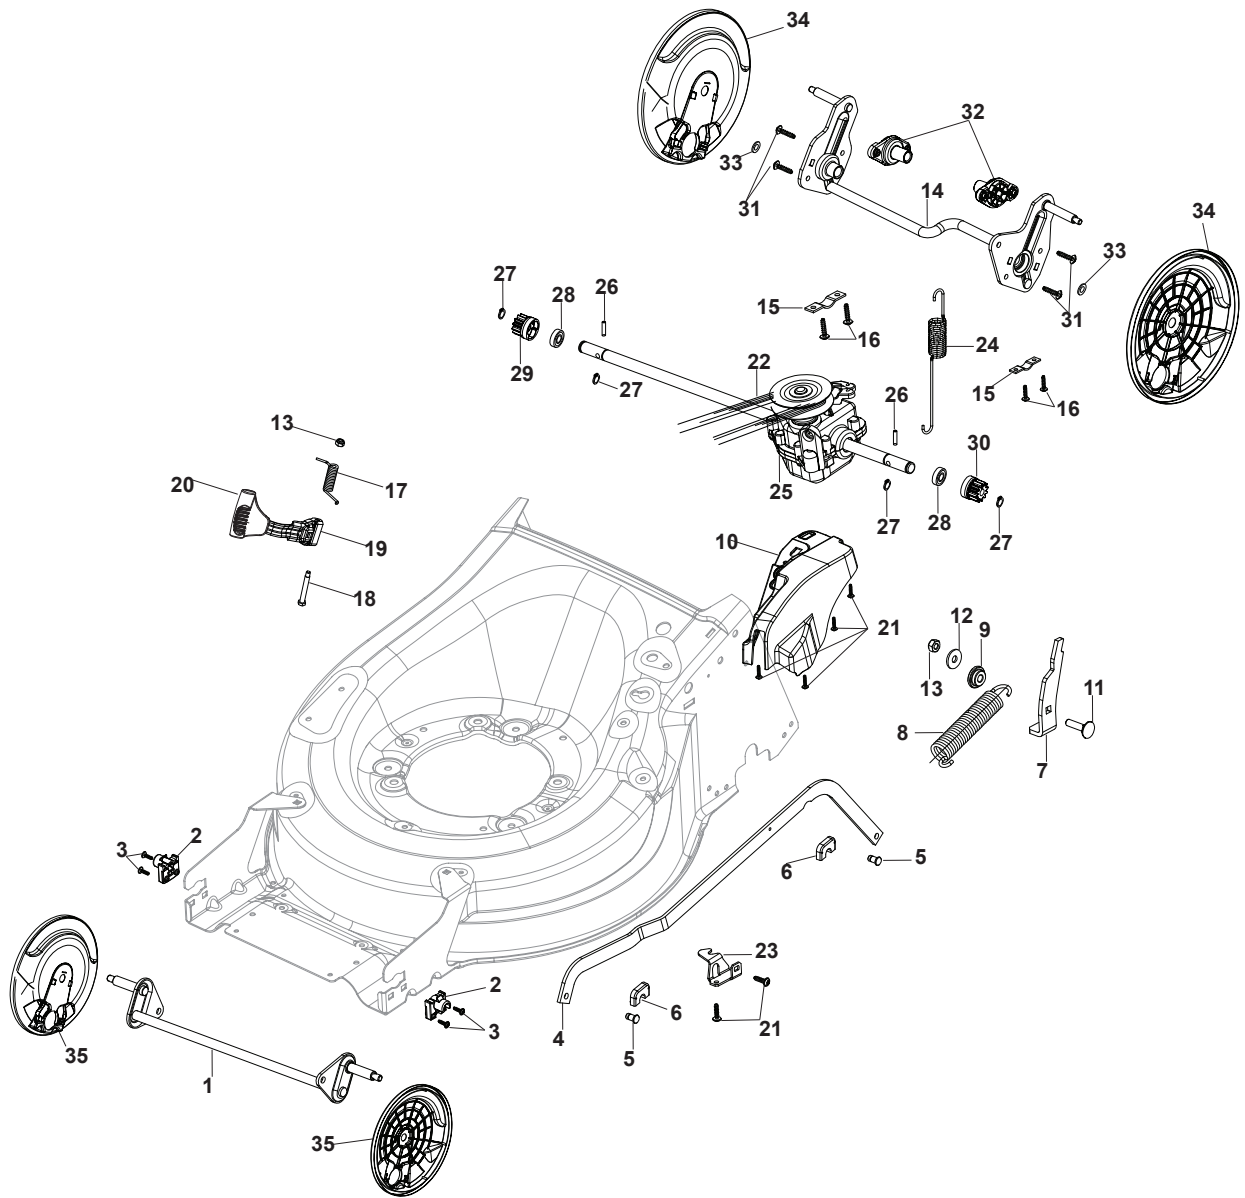

THIS INFORMATION IS NOT INTENDED FOR SALE OR RESALE, AND THIS NOTICE MUST REMAIN ON ALL COPIES.

Fig.	Quantity	Part No	Description	Notes
1	1	322055262/0	Lower Cover	
2	1	322055263/0	Upper Cover	
3	1	322602026/0	Button	
4	5	112728699/0	Screw	
5	1	125943004/0	Screw	
7	1	322981471/1	Plate	
6	1	122450477/0	Spring	
8	5	112728697/0	Screw	
9	1	322602027/0	Lens	
10	1	322602028/0	Visualizer	
11	1	112154510/0	Nut	
12	1	112523040/0	Washer	
13	1	122517873/0	Pin	
14	1	381003475/0	Lever, Height Adjustment	
15	1	322778475/0	Bracket	
16	1	112815270/0	Screw	
17	1	122450480/0	Spring	
18	2	322545152/0	Plate	
19	4	112728698/0	Screw	
20	1	322778473/0	Bracket	
21	1	181003114/0	Gear Box	
22	1	122450478/0	Spring	
23	1	381302885/0	Front Wheel Axle	
24	1	381302889/0	Rear Wheel Axle	
25	1	135063900/0	Belt	
26	2	119216035/0	Bearing	
27	1	122570134/0	Left Pinion	
28	1	122570133/0	Right Pinion	
29	4	112608600/0	Seeger	
30	2	122753000/0	Pin	
31	1	381002047/0	Wheels Control Rod	
32	2	122519823/0	Pin	
33	2	322785305/0	Support	
34	4	112728697/0	Screw	
35	2	112436051/0	Plate	
36	1	112645708/0	Pin	
37	2	322600145/0	Protection, Wheel	NOT for Delta Hole wheels
38	2	322600208/0	Protection, Wheel	