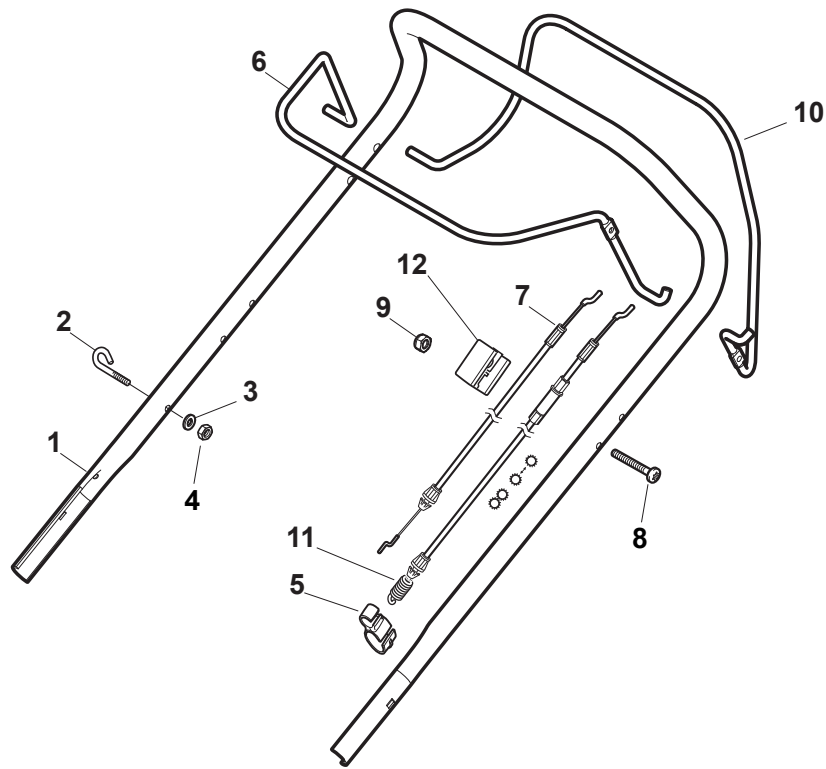

Fig.	Quantity	Part No	Description	Notes
1	1	381007563/0	Lower handle	
2	4	122131750/0	Nut	
3	4	322399835/0	Knob	
4	4	322680016/0	Washer	
5	2	381103350/0	Handle	Black
6	2	381003253/0	Handle	Black

Fig.	Quantity	Part No	Description	Notes
1	1	381006739/1	Handle, Upper Part	without Sponge
1	1	381006745/1	Handle, Upper Part with sponge handgrip	with Sponge
2	1	122430313/0	Guide Spring	
3	1	112521330/0	Washer	
4	1	112154510/0	Nut	
5	1	118390020/0	Conduit Clip Caproeurope	
6	1	181003363/1	Lever, Engine Brake Black	Black
6	1	381003365/0	Lever, Engine Brake Yellow	Yellow
7	1	181030053/0	Cable, Thread Engine Brake	Handle w/Lever - For B&S 675-750 Engine
7	1	181030053/0	Cable, Thread Engine Brake	Handle w/Knob - For B&S 675
7	1	181030054/0	Cable, Thread Engine Brake	Handle w/Knob - For WBE 140 Engine
7	1	181030054/0	Cable, Thread Engine Brake	Handle w/Lever - For B&S 675E Engine
7	1	181030057/0	Cable, Thread Engine Brake	Handle w/Lever - For B&S 675-750-775 Engine
7	1	181030057/0	Cable, Thread Engine Brake	Handle w/Knob - For B&S 675E
7	1	181030070/0	Cable, Thread Engine Brake	Handle w/Knob - For Honda Engine MP1 55
7	1	181030070/0	Cable, Thread Engine Brake	Handle w/Knob - For WBE0702 Engine
7	1	181030070/0	Cable, Thread Engine Brake	Handle w/Knob - For B&S 625E-850 Engine
7	1	181030087/0	Cable, Thread Engine Brake	Handle w/Knob - For B&S 750-775 Engine
7	1	181030088/0	Cable, Thread Engine Brake	Handle w/Knob - For B&S 550E-625E-675 Engine
7	1	181030088/0	Cable, Thread Engine Brake	Handle w/Knob - For Honda Engine MP1 50
7	1	181030105/0	Cable, Thread Engine Brake	Handle w/Lever - For WBE 140 Engine
7	1	181030106/0	Cable, Thread Engine Brake	Handle w/Lever - For B&S 550E-625E-850 Engine
7	1	181030106/0	Cable, Thread Engine Brake	Handle w/Lever - For WBE0702 Engine
7	1	181030106/0	Cable, Thread Engine Brake	Handle w/Lever - For Honda Engine
8	1	112727788/0	Screw	
9	1	112154510/0	Nut	
10	1	181003364/0	Drive Control Lever	Black
10	1	381003366/0	Lever, Driving Yellow	Yellow
11	1	381030104/0	Clutch Cable	
12	1	181005537/0	Throttle Cable	for Handle with Knob
12	1	181005539/0	Throttle Cable	for Handle with Lever