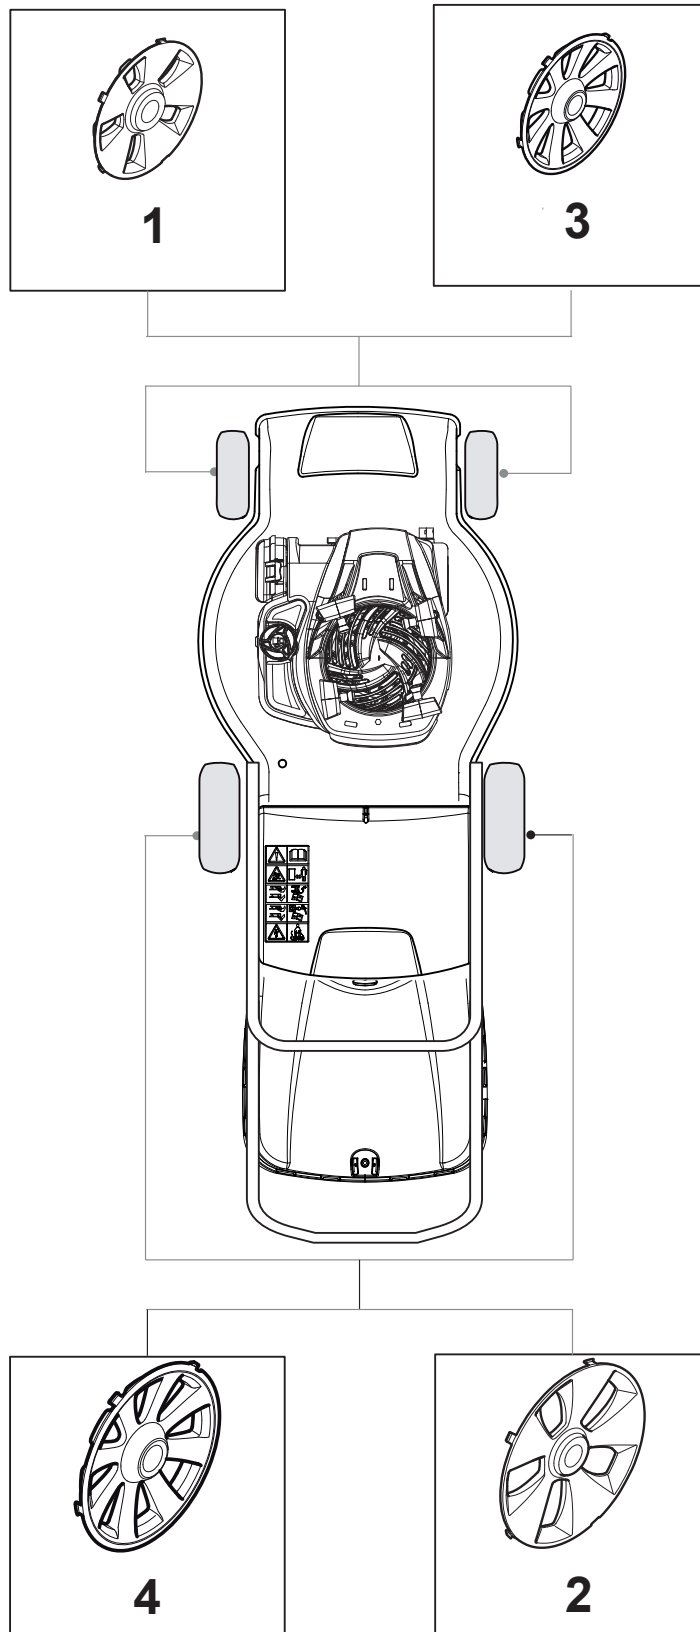

THIS INFORMATION IS NOT INTENDED FOR SALE OR RESALE, AND THIS NOTICE MUST REMAIN ON ALL COPIES.

Fig.	Quantity	Part No	Description	Notes
1	1	322055262/0	Lower Cover	
2	1	322055263/0	Upper Cover	
3	1	322602026/0	Button	
4	5	112728699/0	Screw	
5	1	125943004/0	Screw	
7	1	322981471/1	Plate	
6	1	122450477/0	Spring	
8	5	112728697/0	Screw	
9	1	322602027/0	Lens	
10	1	322602028/0	Visualizer	
11	1	112154510/0	Nut	
12	1	112523040/0	Washer	
13	1	122517873/0	Pin	
14	1	381003475/0	Lever, Height Adjustment	
15	1	322778475/0	Bracket	
16	1	112815270/0	Screw	
17	1	122450480/0	Spring	
18	2	322545152/0	Plate	
19	4	112728698/0	Screw	
20	1	322778473/0	Bracket	
21	1	181003114/0	Gear Box	
22	1	122450478/0	Spring	
23	1	381302885/0	Front Wheel Axle	
24	1	381302889/0	Rear Wheel Axle	
25	1	135063900/0	Belt	
26	2	119216035/0	Bearing	
27	1	122570134/0	Left Pinion	
28	1	122570133/0	Right Pinion	
29	4	112608600/0	Seeger	
30	2	122753000/0	Pin	
31	1	381002047/0	Wheels Control Rod	
32	2	122519823/0	Pin	
33	2	322785305/0	Support	
34	4	112728697/0	Screw	
35	2	112436051/0	Plate	
36	1	112645708/0	Pin	
37	2	322600145/0	Protection, Wheel	NOT for Delta Hole wheels
38	2	322600208/0	Protection, Wheel	

### DELTA Wheel - Ø 280

Fig.	Quantity	Part No	Description	Notes
3	2	322110640/0	Hub Cap Grey	
4	2	381007478/1	Wheel	
2	8	119216035/0	Bearing	
1	2	381007477/0	Wheel	

Fig.	Quantity	Part No	Description	Notes
1	2	322110643/0	Hub Cap Grey	Grey
2	2	322110644/0	Hub Cap Grey	Grey
1	2	322110643/0	Hub Cap Grey	Grey
2	2	322110644/0	Hub Cap Grey	Grey
3	2	322110645/0	Hub Cap Grey	Grey
4	2	322110646/0	Hub Cap Grey	Grey