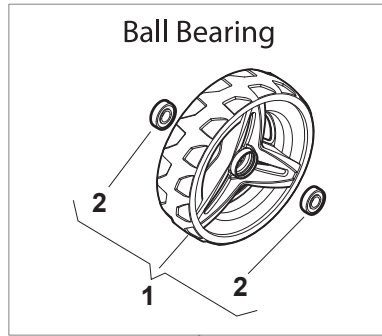

DELTA Wheel (Pierced) - Ø 200

DELTA Wheel - Ø 280

Fig.	Quantity	Part No	Description	Notes
3	2	322110640/0	Hub Cap Grey	
4	2	381007478/1	Wheel	
2	8	119216035/0	Bearing	
1	2	381007477/0	Wheel