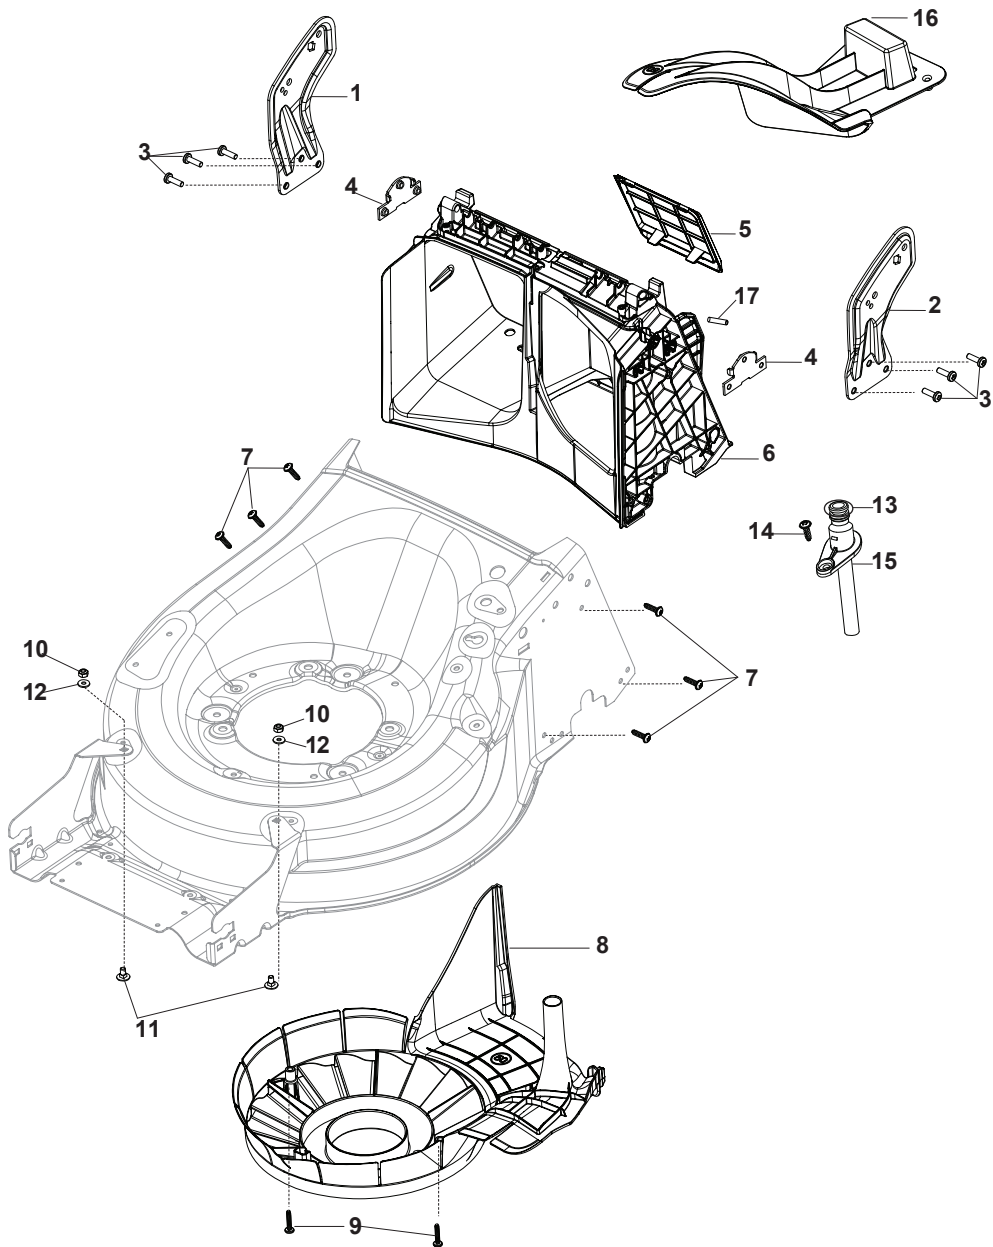

### DELTA Wheel - Ø 280

Fig.	Quantity	Part No	Description	Notes
3	2	322110640/0	Hub Cap Grey	
4	2	381007478/1	Wheel	
2	8	119216035/0	Bearing	
1	2	381007477/0	Wheel	

Fig.	Quantity	Part No	Description	Notes
1	2	322110643/0	Hub Cap Grey	Grey
2	2	322110644/0	Hub Cap Grey	Grey
1	2	322110643/0	Hub Cap Grey	Grey
2	2	322110644/0	Hub Cap Grey	Grey
3	2	322110645/0	Hub Cap Grey	Grey
4	2	322110646/0	Hub Cap Grey	Grey

Fig.	Quantity	Part No	Description	Notes
1	1	381005195/0	Bracket-Rh	
2	1	381005197/0	Bracket-Lh	
3	6	112727801/0	Screw	
4	2	322545213/0	Plate	
5	1	322600310/0	Rear door	Not for TR/E models
6	1	322108316/0	Conveyor	
7	6	112728699/0	Screw	
8	1	322060270/0	Carter Mulching	
9	2	112728530/0	Screw	
10	2	112154510/0	Nut	
11	2	112815200/0	Screw	
12	2	112521330/0	Washer	
13	1	119035000/0	Or Ring	
14	1	112728697/0	Screw	
15	1	322034002/0	Washing Connection	
16	1	322140245/0	Deflector	
17	1	112645708/0	Pin	

Fig.	Quantity	Part No	Description	Notes
1	1	322108315/0	Conveyor	
2	1	322600309/0	Stone Guard, Black	
3	1	122450456/0	Spring	
4	2	112604896/0	Crown Fastener	
5	2	112727803/0	Screw	
6	1	322806639/0	Fulcrum Pin	
7	2	112154510/0	Nut	
8	1	122517869/1	Pin	
9	2	118203853/0	Screw	

Fig.	Quantity	Part No	Description	Notes
1	1	122465607/3	Hub With Pulley, Crankshaft Ø 22.2	
2	1	181004366/2	Blade	
3	1	122160400/0	Elastic Disc	
4	1	112523080/0	Washer	
5	1	112735698/0	Screw	
6	1	112139100/0	Feather, Crankshaft Ø 22,2	
8	1	112521350/0	Washer	
9	3	112154210/0	Nut	
10	1	322170964/0	Protection	
11	3	122170835/0	Spacer	