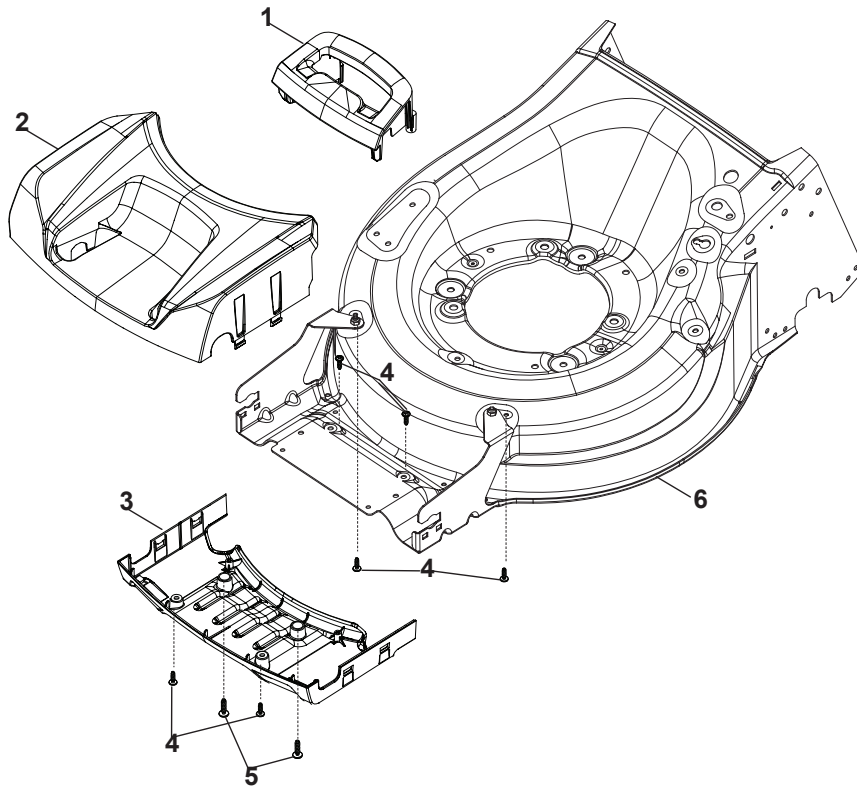

MP1 504 WSQ

WBH Petrol Steel Mask

Issue 9 - 2015

Fig.	Quantity	Part No	Description	Notes
1	1	322393741/0	Handle	
2	1	322226214/0	Mask, White	
3	1	322500110/0	Front Combi	
4	6	112728697/0	Screw	
5	2	112728699/0	Screw	
6	1	381004786/0	White Deck	
6	1	381004787/0	White Deck	Side Discharge