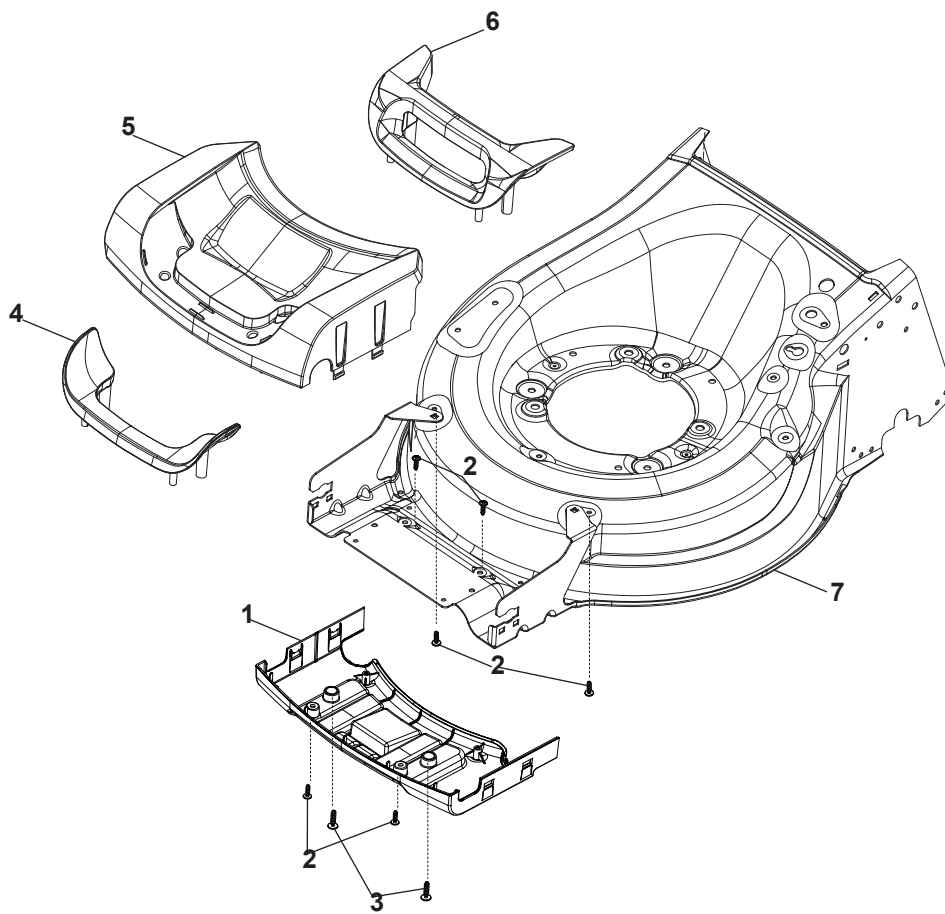

Fig.	Q.ty	Part No	Description	Notes
1	1	381302883/0	Front Wheel Axle	
2	2	322785305/0	Support	
3	4	112728697/0	Screw	
4	1	322869693/0	Wheels Control Rod	
5	2	122519823/0	Pin	
6	2	112436051/0	Plate	
7	1	322778475/0	Bracket	
8	1	122450480/0	Spring	
9	1	122517873/0	Pin	
10	1	322055330/0	Cover	
11	1	112815270/0	Screw	
12	1	112523040/0	Washer	
13	2	112154510/0	Nut	
14	1	381302887/0	Rear Wheel Axle	
15	2	322545152/0	Plate	
16	4	112728698/0	Screw	
17	1	122446192/0	Spring	
18	1	122534131/0	Pin	
19	1	381003399/0	Lever, Height Adjustment	
20	1	322394506/0	Knob	
21	5	112728699/0	Screw	
22	1	135064100/0	Belt	
23	1	322778473/0	Bracket	
24	1	122450478/0	Spring	
25	1	181003115/0	Gear Box	
26	2	122753000/0	Pin	
27	4	112608600/0	Seeger	
28	2	119216035/0	Bearing	
29	1	122570133/0	Right Pinion	
30	2	122570134/0	Left Pinion	
31	4	112728697/0	Screw	
32	2	322042063/1	Bushing	
33	2	112521371/0	Washer	
34	2	322600208/0	Protection, Wheel	
35	2	322600145/0	Protection, Wheel	

Fig.	Q.ty	Part No	Description	Notes
1	1	322393741/0	Handle	
2	1	322226214/0	Mask, White	
3	1	322500110/0	Front Combi	
4	6	112728697/0	Screw	
5	2	112728699/0	Screw	
6	1	381004786/0	White Deck	
6	1	381004787/0	White Deck	Side Discharge