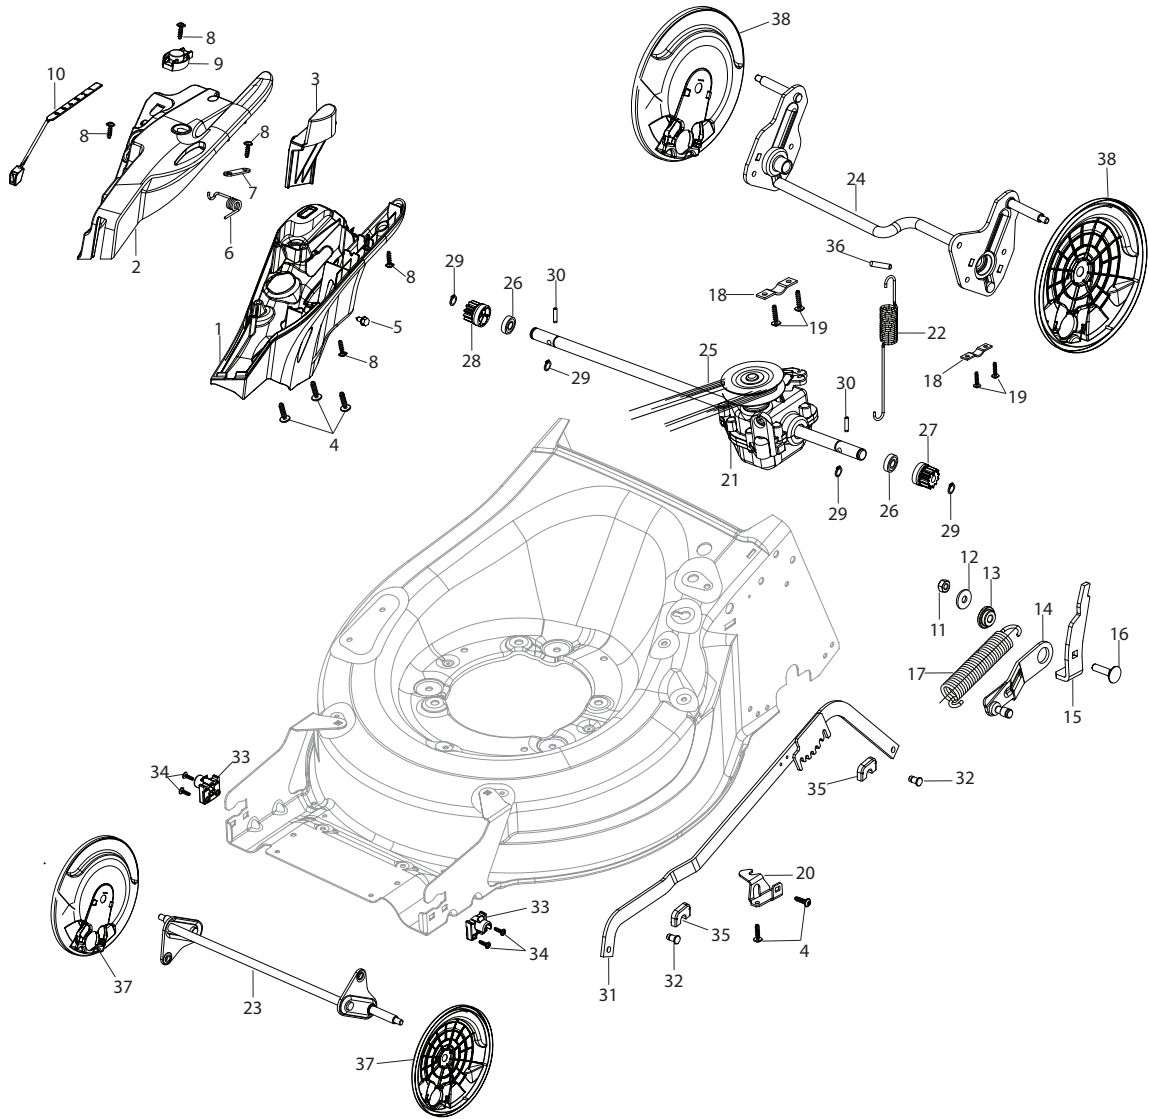

THIS INFORMATION IS NOT INTENDED FOR SALE OR RESALE, AND THIS NOTICE MUST REMAIN ON ALL COPIES.

Fig.	Q.ty	Part No	Description	Notes
1	1	322055262/0	Lower Cover	
2	1	322055263/0	Upper Cover	
3	1	322602026/0	Button	
4	5	112728699/0	Screw	
5	1	125943004/0	Screw	
7	1	322981471/1	Plate	
6	1	122450477/0	Spring	
8	5	112728697/0	Screw	
9	1	322602027/0	Lens	
10	1	322602028/0	Visualizer	
11	1	112154510/0	Nut	
12	1	112523040/0	Washer	
13	1	122517873/0	Pin	
14	1	381003475/0	Lever, Height Adjustment	
15	1	322778475/0	Bracket	
16	1	112815270/0	Screw	
17	1	122450480/0	Spring	
18	2	322545152/0	Plate	
19	4	112728698/0	Screw	
20	1	322778473/0	Bracket	
21	1	181003114/0	Gear Box	
22	1	122450478/0	Spring	
23	1	381302885/0	Front Wheel Axle	
24	1	381302889/0	Rear Wheel Axle	
25	1	135063900/0	Belt	
26	2	119216035/0	Bearing	
27	1	122570134/0	Left Pinion	
28	1	122570133/0	Right Pinion	
29	4	112608600/0	Seeger	
30	2	122753000/0	Pin	
31	1	381002047/0	Wheels Control Rod	
32	2	122519823/0	Pin	
33	2	322785305/0	Support	
34	4	112728697/0	Screw	
35	2	112436051/0	Plate	
36	1	112645708/0	Pin	
37	2	322600145/0	Protection, Wheel	NOT for Delta Hole wheels
38	2	322600208/0	Protection, Wheel	