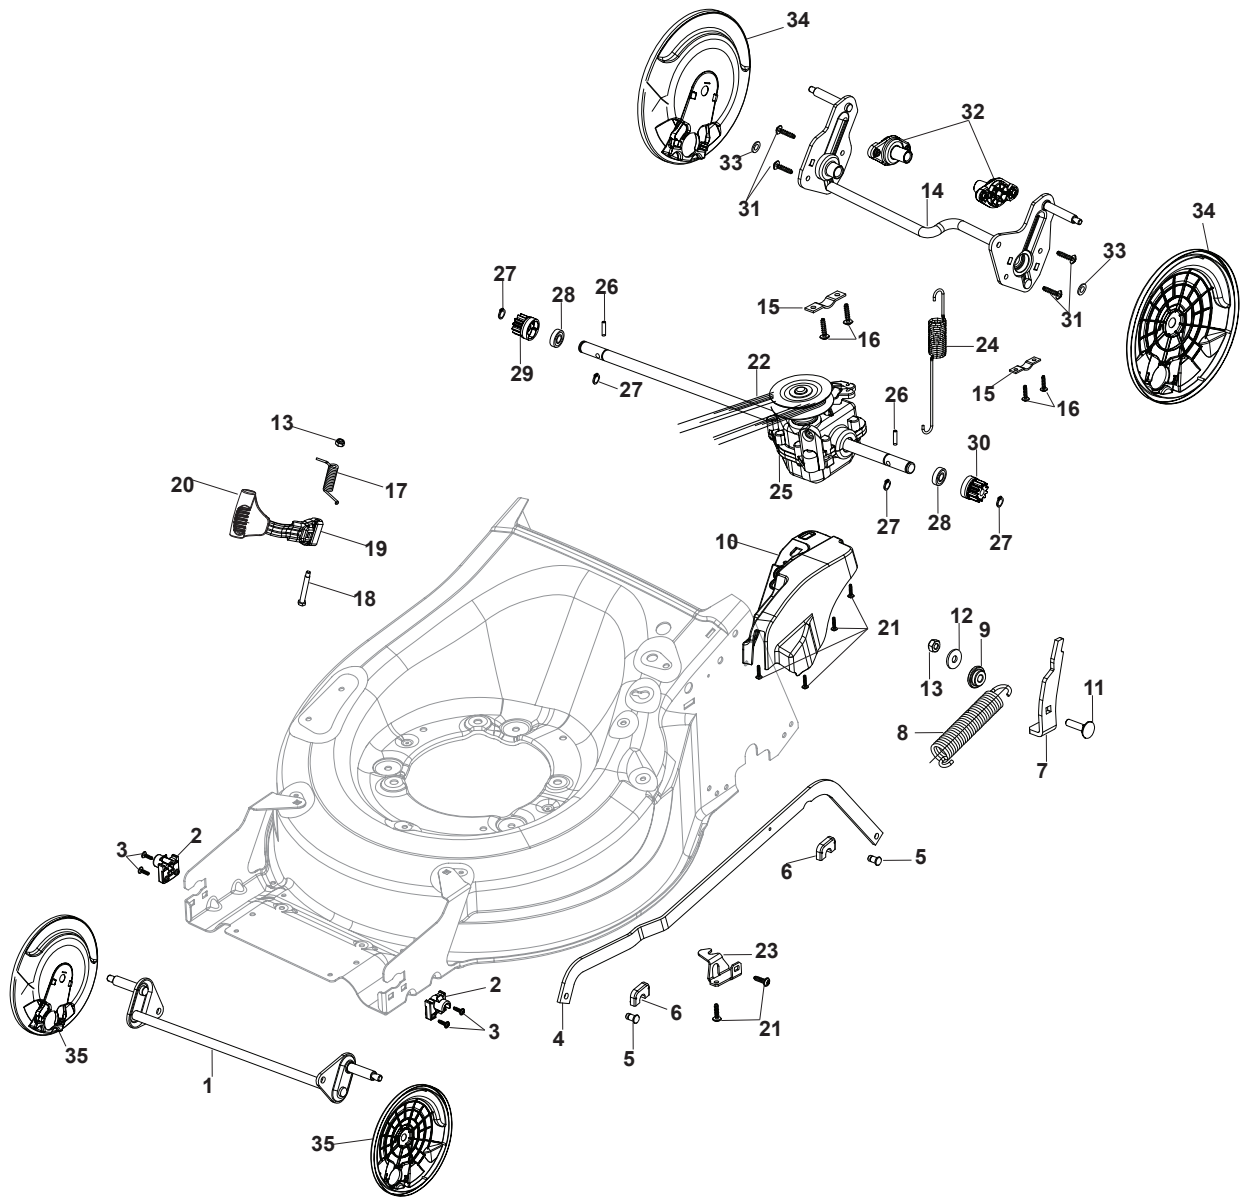

THIS INFORMATION IS NOT INTENDED FOR SALE OR RESALE, AND THIS NOTICE MUST REMAIN ON ALL COPIES.

Fig.	Q.ty	Part No	Description	Notes
1	1	322055262/0	Lower Cover	
2	1	322055263/0	Upper Cover	
3	1	322602026/0	Button	
4	5	112728699/0	Screw	
5	1	125943004/0	Screw	
7	1	322981471/1	Plate	
6	1	122450477/0	Spring	
8	5	112728697/0	Screw	
9	1	322602027/0	Lens	
10	1	322602028/0	Visualizer	
11	1	112154510/0	Nut	
12	1	112523040/0	Washer	
13	1	122517873/0	Pin	
14	1	381003475/0	Lever, Height Adjustment	
15	1	322778475/0	Bracket	
16	1	112815270/0	Screw	
17	1	122450480/0	Spring	
18	2	322545152/0	Plate	
19	4	112728698/0	Screw	
20	1	322778473/0	Bracket	
21	1	181003114/0	Gear Box	
22	1	122450478/0	Spring	
23	1	381302885/0	Front Wheel Axle	
24	1	381302889/0	Rear Wheel Axle	
25	1	135063900/0	Belt	
26	2	119216035/0	Bearing	
27	1	122570134/0	Left Pinion	
28	1	122570133/0	Right Pinion	
29	4	112608600/0	Seeger	
30	2	122753000/0	Pin	
31	1	381002047/0	Wheels Control Rod	
32	2	122519823/0	Pin	
33	2	322785305/0	Support	
34	4	112728697/0	Screw	
35	2	112436051/0	Plate	
36	1	112645708/0	Pin	
37	2	322600145/0	Protection, Wheel	NOT for Delta Hole wheels
38	2	322600208/0	Protection, Wheel	