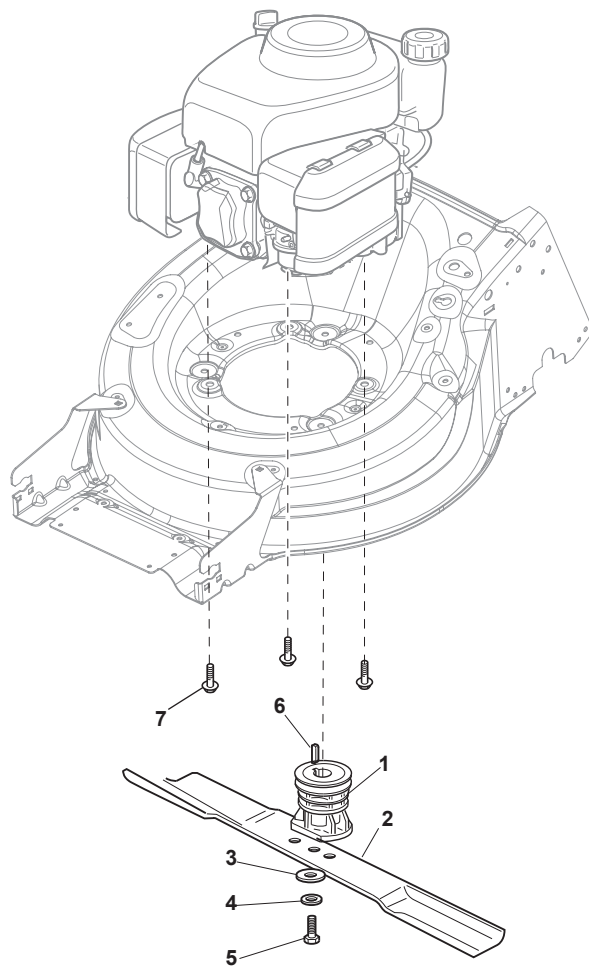

THIS INFORMATION IS NOT INTENDED FOR SALE OR RESALE, AND THIS NOTICE MUST REMAIN ON ALL COPIES.

Fig.	Q.ty	Part No	Description	Notes
1	1	322055262/0	Lower Cover	
2	1	322055263/0	Upper Cover	
3	1	322602026/0	Button	
4	5	112728699/0	Screw	
5	1	125943004/0	Screw	
7	1	322981471/1	Plate	
6	1	122450477/0	Spring	
8	5	112728697/0	Screw	
9	1	322602027/0	Lens	
10	1	322602028/0	Visualizer	
11	1	112154510/0	Nut	
12	1	112523040/0	Washer	
13	1	122517873/0	Pin	
14	1	381003475/0	Lever, Height Adjustment	
15	1	322778475/0	Bracket	
16	1	112815270/0	Screw	
17	1	122450480/0	Spring	
18	2	322545152/0	Plate	
19	4	112728698/0	Screw	
20	1	322778473/0	Bracket	
21	1	181003114/0	Gear Box	
22	1	122450478/0	Spring	
23	1	381302885/0	Front Wheel Axle	
24	1	381302889/0	Rear Wheel Axle	
25	1	135063900/0	Belt	
26	2	119216035/0	Bearing	
27	1	122570134/0	Left Pinion	
28	1	122570133/0	Right Pinion	
29	4	112608600/0	Seeger	
30	2	122753000/0	Pin	
31	1	381002047/0	Wheels Control Rod	
32	2	122519823/0	Pin	
33	2	322785305/0	Support	
34	4	112728697/0	Screw	
35	2	112436051/0	Plate	
36	1	112645708/0	Pin	
37	2	322600145/0	Protection, Wheel	NOT for Delta Hole wheels
38	2	322600208/0	Protection, Wheel	

Fig.	Q.ty	Part No	Description	Notes
1	1	322108315/0	Conveyor	
2	1	322600309/0	Stone Guard, Black	
3	1	122450456/0	Spring	
4	2	112604896/0	Crown Fastener	
5	2	112727803/0	Screw	
6	1	322806639/0	Fulcrum Pin	
7	2	112154510/0	Nut	
8	1	122517869/1	Pin	
9	2	118203853/0	Screw	

Fig.	Q.ty	Part No	Description	Notes
1	1	122465607/3	Hub With Pulley, Crankshaft Ø 22.2	
2	1	181004366/2	Blade	
3	1	122160400/0	Elastic Disc	
4	1	112523080/0	Washer	
5	1	112735698/0	Screw	
6	1	112139100/0	Feather, Crankshaft Ø 22,2	
7	2	112691700/0	Screw	for B&S 675EX-750EX (MP1 50) and 850E
7	3	112692050/0	Screw	for B&S 750EX (MP1 55)
8	1	112521350/0	Washer	
9	3	112154210/0	Nut	
10	1	322170964/0	Protection	
11	3	122170835/0	Spacer	
12	1	112691700/0	Screw	for B&S 750EX
12	1	112692050/0	Screw	for B&S 675EX and 850E