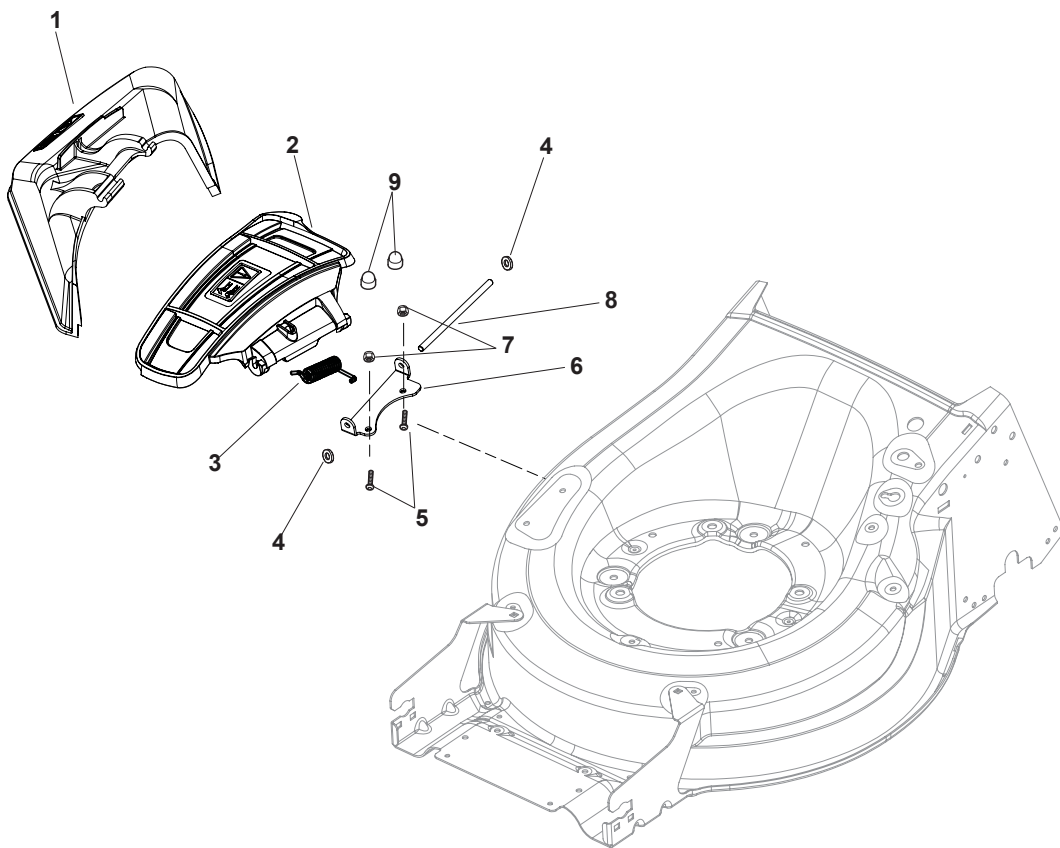

Fig.	Q.ty	Part No	Description	Notes
1	2	322110643/0	Hub Cap Grey	Grey
2	2	322110644/0	Hub Cap Grey	Grey
3	2	322110645/0	Hub Cap Grey	Grey
4	2	322110646/0	Hub Cap Grey	Grey

Fig.	Q.ty	Part No	Description	Notes
1	1	381005195/0	Bracket-Rh	
2	1	381005197/0	Bracket-Lh	
3	6	112727801/0	Screw	
4	2	322545213/0	Plate	
5	1	322600310/0	Rear door	Not for TR/E models
6	1	322108316/0	Conveyor	
7	6	112728699/0	Screw	
8	1	322060270/0	Carter Mulching	
9	2	112728530/0	Screw	
10	2	112154510/0	Nut	
11	2	112815200/0	Screw	
12	2	112521330/0	Washer	
13	1	119035000/0	Or Ring	
14	1	112728697/0	Screw	
15	1	322034002/0	Washing Connection	
16	1	322140245/0	Deflector	
17	1	112645708/0	Pin	

Fig.	Q.ty	Part No	Description	Notes
1	1	322108315/0	Conveyor	
2	1	322600309/0	Stone Guard, Black	
3	1	122450456/0	Spring	
4	2	112604896/0	Crown Fastener	
5	2	112727803/0	Screw	
6	1	322806639/0	Fulcrum Pin	
7	2	112154510/0	Nut	
8	1	122517869/1	Pin	
9	2	118203853/0	Screw	