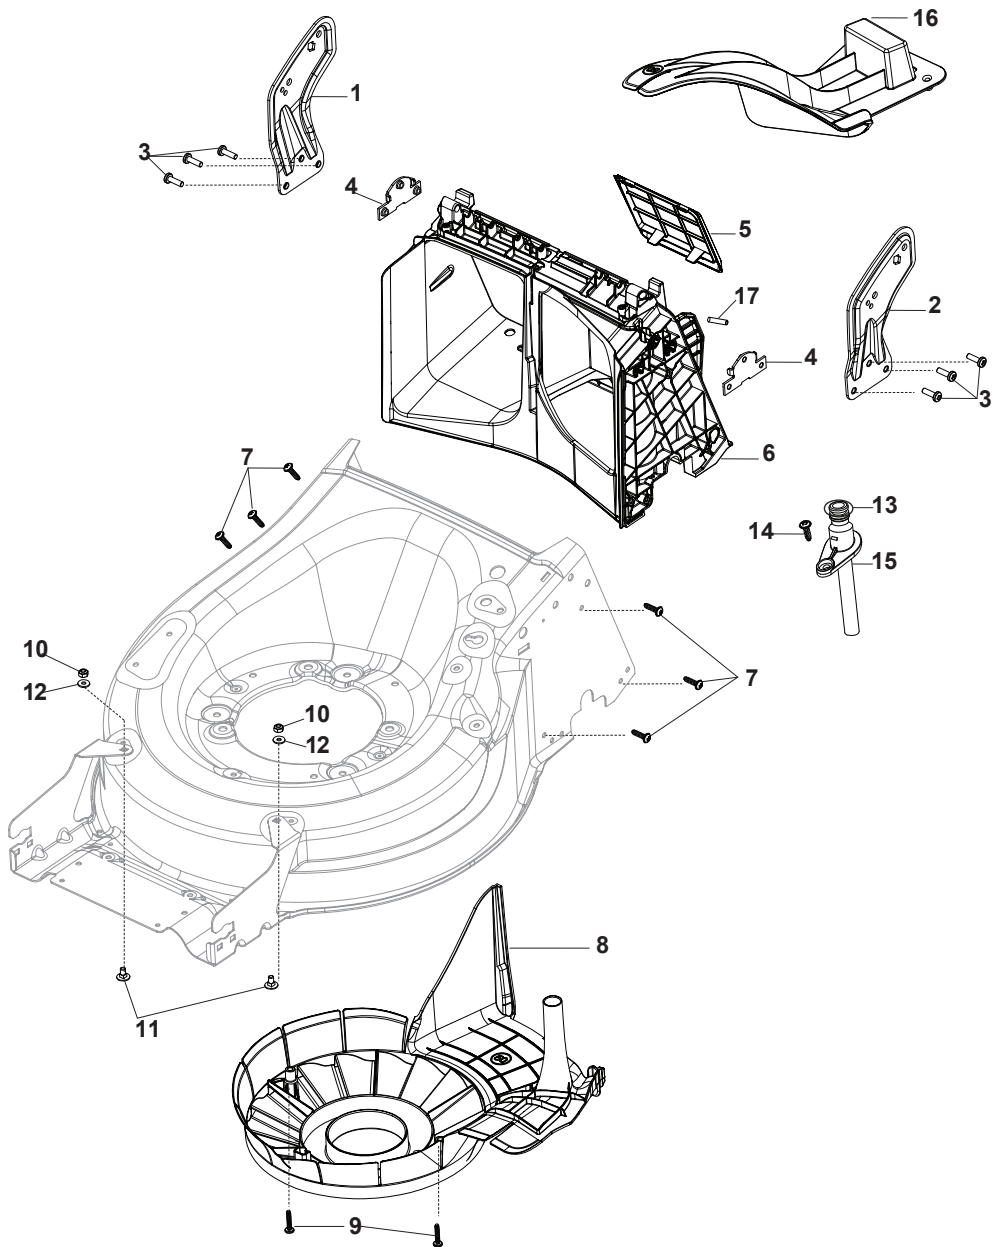

Ball Bearing Ø200 - Wheels NTD

Ball Bearing Ø280 - Wheels NTD

MP1 504 WSQE

WBH Petrol Steel **Wheels and Hub Caps**

Issue 11 - 2015

Fig.	Q.ty	Part No	Description	Notes
1	8	119216035/0	Bearing	
2	4	381007416/2	Wheel	
4	2	381007417/2	Wheel	

DELTA Wheel (Pierced) - Ø 200

DELTA Wheel - Ø 280

MP1 504 WSQE

WBH Petrol Steel **Wheels and Hub Caps**

Issue 11 - 2015

Fig.	Q.ty	Part No	Description	Notes
1	2	381007477/0	Wheel	
2	8	119216035/0	Bearing	
3	2	322110640/0	Hub Cap Grey	
4	2	381007478/1	Wheel	

Fig.	Q.ty	Part No	Description	Notes
1	2	322110643/0	Hub Cap Grey	Grey
2	2	322110644/0	Hub Cap Grey	Grey
3	2	322110645/0	Hub Cap Grey	Grey
4	2	322110646/0	Hub Cap Grey	Grey

Fig.	Q.ty	Part No	Description	Notes
1	1	381005195/0	Bracket-Rh	
2	1	381005197/0	Bracket-Lh	
3	6	112727801/0	Screw	
4	2	322545213/0	Plate	
5	1	322600310/0	Rear door	Not for TR/E models
6	1	322108316/0	Conveyor	
7	6	112728699/0	Screw	
8	1	322060270/0	Carter Mulching	
9	2	112728530/0	Screw	
10	2	112154510/0	Nut	
11	2	112815200/0	Screw	
12	2	112521330/0	Washer	
13	1	119035000/0	Or Ring	
14	1	112728697/0	Screw	
15	1	322034002/0	Washing Connection	
16	1	322140245/0	Deflector	
17	1	112645708/0	Pin	

Fig.	Q.ty	Part No	Description	Notes
1	1	322108315/0	Conveyor	
2	1	322600309/0	Stone Guard, Black	
3	1	122450456/0	Spring	
4	2	112604896/0	Crown Fastener	
5	2	112727803/0	Screw	
6	1	322806639/0	Fulcrum Pin	
7	2	112154510/0	Nut	
8	1	122517869/1	Pin	
9	2	118203853/0	Screw	