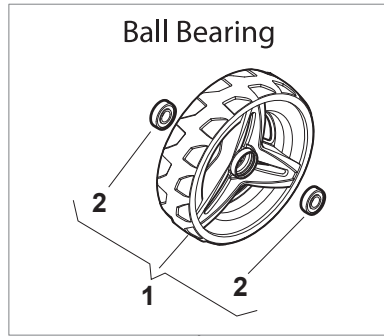

DELTA Wheel (Pierced) - Ø 200

DELTA Wheel - Ø 280

MP1 504 WSQE

WBH Petrol Steel **Wheels and Hub Caps**

Issue 11 - 2015

Fig.	Q.ty	Part No	Description	Notes
1	2	381007477/0	Wheel	
2	8	119216035/0	Bearing	
3	2	322110640/0	Hub Cap Grey	
4	2	381007478/1	Wheel