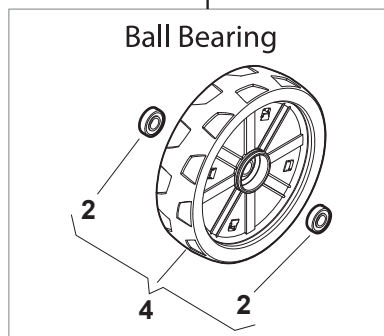

Bushing - Ø180

Ball Bearing - Ø180

Bushing - Ø240

Ball Bearing - Ø240

Fig.	Q.ty	Part No	Description	Notes
1	6	112728706/0	Screw	
2	2	381007462/1	Wheel	
3	8	322042064/0	Bushing	
4	2	381007442/1	Wheel	
5	2	381007466/1	Wheel	
6	2	381007445/1	Wheel	
7	2	381007463/1	Wheel	
8	8	119216035/0	Bearing	
9	2	381007448/1	Wheel	
10	2	381007467/1	Wheel	
11	2	381007455/1	Wheel	

Ball Bearing Ø200 - Wheels NTD

Ball Bearing Ø280 - Wheels NTD

MP1 504 WSQE

WBH Petrol Steel **Wheels and Hub Caps**

Issue 11 - 2015

Fig.	Q.ty	Part No	Description	Notes
1	8	119216035/0	Bearing	
2	4	381007416/2	Wheel	
4	2	381007417/2	Wheel	

DELTA Wheel (Pierced) - Ø 200

DELTA Wheel - Ø 280

MP1 504 WSQE

WBH Petrol Steel **Wheels and Hub Caps**

Issue 11 - 2015

Fig.	Q.ty	Part No	Description	Notes
1	2	381007477/0	Wheel	
2	8	119216035/0	Bearing	
3	2	322110640/0	Hub Cap Grey	
4	2	381007478/1	Wheel	