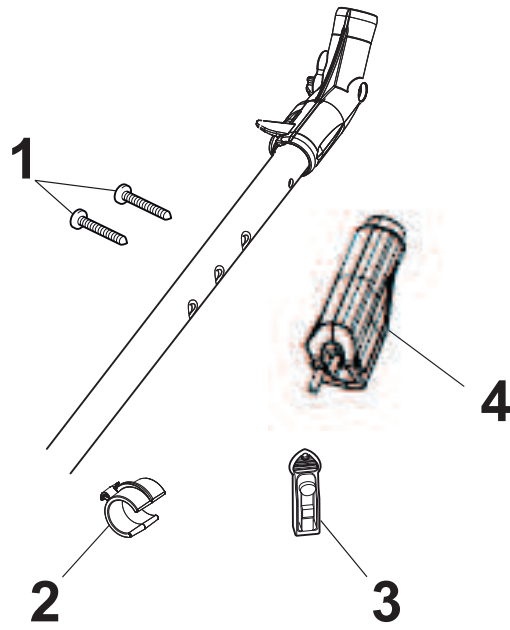

Fig.	Q.ty	Part No	Description	Notes
1	2	112728702/0	Screw	
2	1	112728691/0	Screw	
3	1	322722801/0	Starting Block Outer Half-Bearing	
4	1	118450051/0	Switch	
5	1	322722800/0	Starting Block Inner Half-Bearing	
6	1	118204120/0	Battery Charger	CE plug
6	1	118204121/0	Battery Charger	Uk plug
7	1	133320015/0	Fastpoint Clamp Art.0377.Aa00	
8	1	118204196/0	Electric Start Wire	For B&S Engines
10	1	118390021/0	Conduit Clip Caproeurope	
11	1	322109533/0	Battery Holder	
12	1	118120052/0	Battery	
13	1	112728706/0	Screw	
14	1	325160039/0	Spacer	