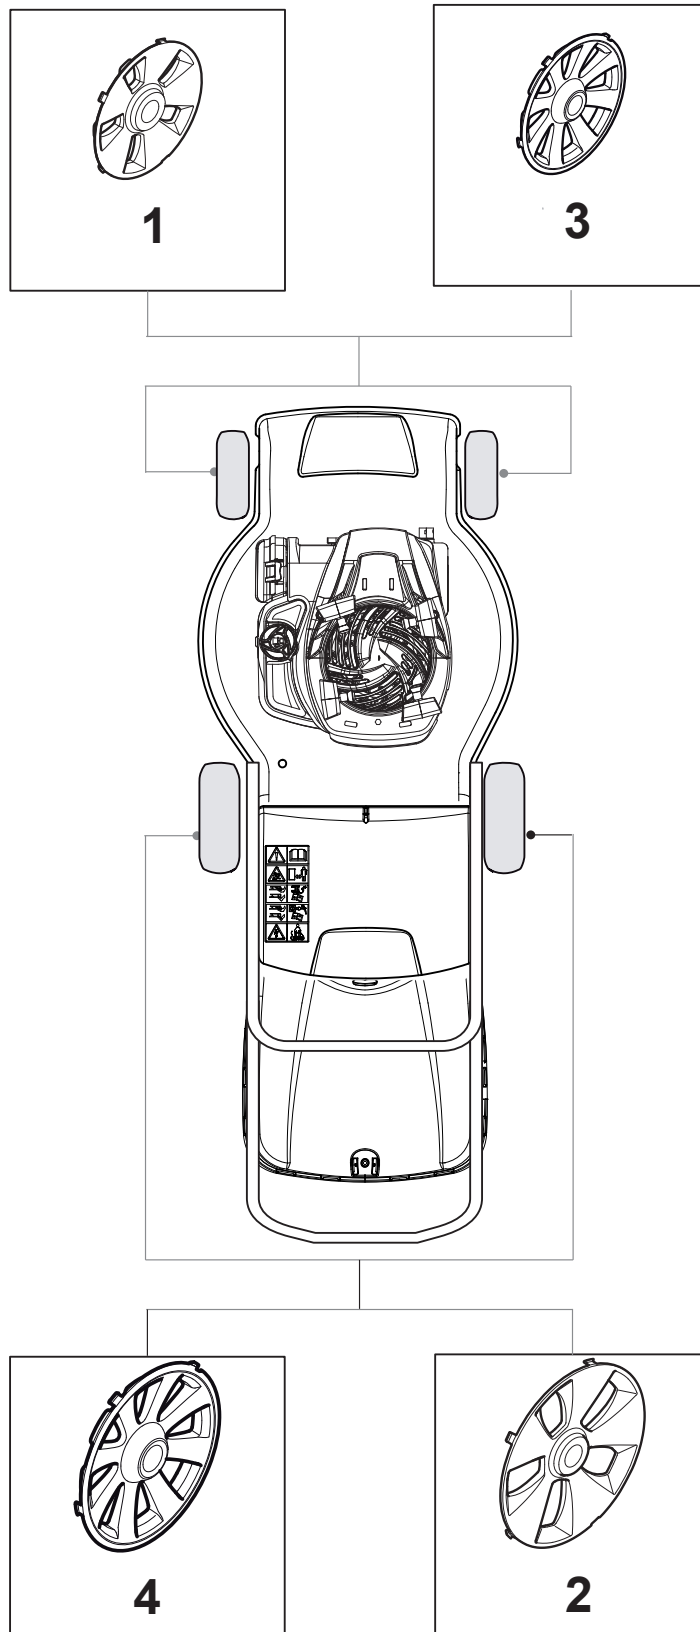

THIS INFORMATION IS NOT INTENDED FOR SALE OR RESALE, AND THIS NOTICE MUST REMAIN ON ALL COPIES.

Fig.	Q.ty	Part No	Description	Notes
1	1	322055262/0	Lower Cover	
2	1	322055263/0	Upper Cover	
3	1	322602026/0	Button	
4	5	112728699/0	Screw	
5	1	125943004/0	Screw	
7	1	322981471/1	Plate	
6	1	122450477/0	Spring	
8	5	112728697/0	Screw	
9	1	322602027/0	Lens	
10	1	322602028/0	Visualizer	
11	1	112154510/0	Nut	
12	1	112523040/0	Washer	
13	1	122517873/0	Pin	
14	1	381003475/0	Lever, Height Adjustment	
15	1	322778475/0	Bracket	
16	1	112815270/0	Screw	
17	1	122450480/0	Spring	
18	2	322545152/0	Plate	
19	4	112728698/0	Screw	
20	1	322778473/0	Bracket	
21	1	181003114/0	Gear Box	
22	1	122450478/0	Spring	
23	1	381302885/0	Front Wheel Axle	
24	1	381302889/0	Rear Wheel Axle	
25	1	135063900/0	Belt	
26	2	119216035/0	Bearing	
27	1	122570134/0	Left Pinion	
28	1	122570133/0	Right Pinion	
29	4	112608600/0	Seeger	
30	2	122753000/0	Pin	
31	1	381002047/0	Wheels Control Rod	
32	2	122519823/0	Pin	
33	2	322785305/0	Support	
34	4	112728697/0	Screw	
35	2	112436051/0	Plate	
36	1	112645708/0	Pin	
37	2	322600145/0	Protection, Wheel	NOT for Delta Hole wheels
38	2	322600208/0	Protection, Wheel	

DELTA Wheel (Pierced) - Ø 200

DELTA Wheel - Ø 280

MP1 504 WSQE

WBH Petrol Steel **Wheels and Hub Caps**

Issue 11 - 2015

Fig.	Q.ty	Part No	Description	Notes
1	2	381007477/0	Wheel	
2	8	119216035/0	Bearing	
3	2	322110640/0	Hub Cap Grey	
4	2	381007478/1	Wheel	