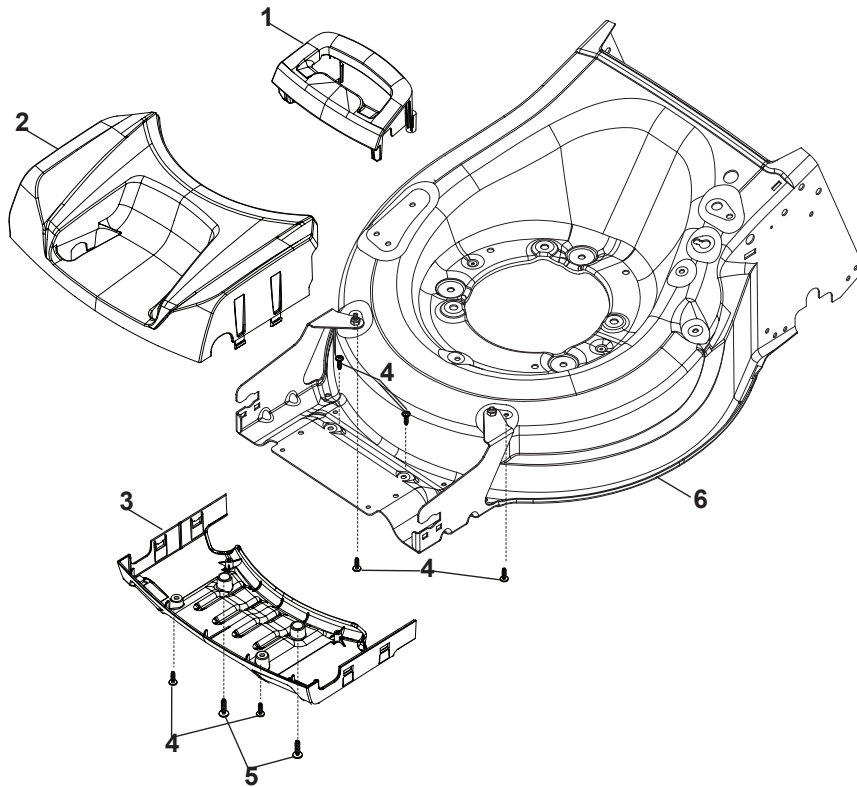

Fig.	Q.ty	Part No	Description	Notes
1	1	381302883/0	Front Wheel Axle	
2	2	322785305/0	Support	
3	4	112728697/0	Screw	
4	1	322869693/0	Wheels Control Rod	
5	2	122519823/0	Pin	
6	2	112436051/0	Plate	
7	1	322778475/0	Bracket	
8	1	122450480/0	Spring	
9	1	122517873/0	Pin	
10	1	322055330/0	Cover	
11	1	112815270/0	Screw	
12	1	112523040/0	Washer	
13	2	112154510/0	Nut	
14	1	381302887/0	Rear Wheel Axle	
15	2	322545152/0	Plate	
16	4	112728698/0	Screw	
17	1	122446192/0	Spring	
18	1	122534131/0	Pin	
19	1	381003399/0	Lever, Height Adjustment	
20	1	322394506/0	Knob	
21	5	112728699/0	Screw	
22	1	135064100/0	Belt	
23	1	322778473/0	Bracket	
24	1	122450478/0	Spring	
25	1	181003115/0	Gear Box	
26	2	122753000/0	Pin	
27	4	112608600/0	Seeger	
28	2	119216035/0	Bearing	
29	1	122570133/0	Right Pinion	
30	2	122570134/0	Left Pinion	
31	4	112728697/0	Screw	
32	2	322042063/1	Bushing	
33	2	112521371/0	Washer	
34	2	322600208/0	Protection, Wheel	
35	2	322600145/0	Protection, Wheel	