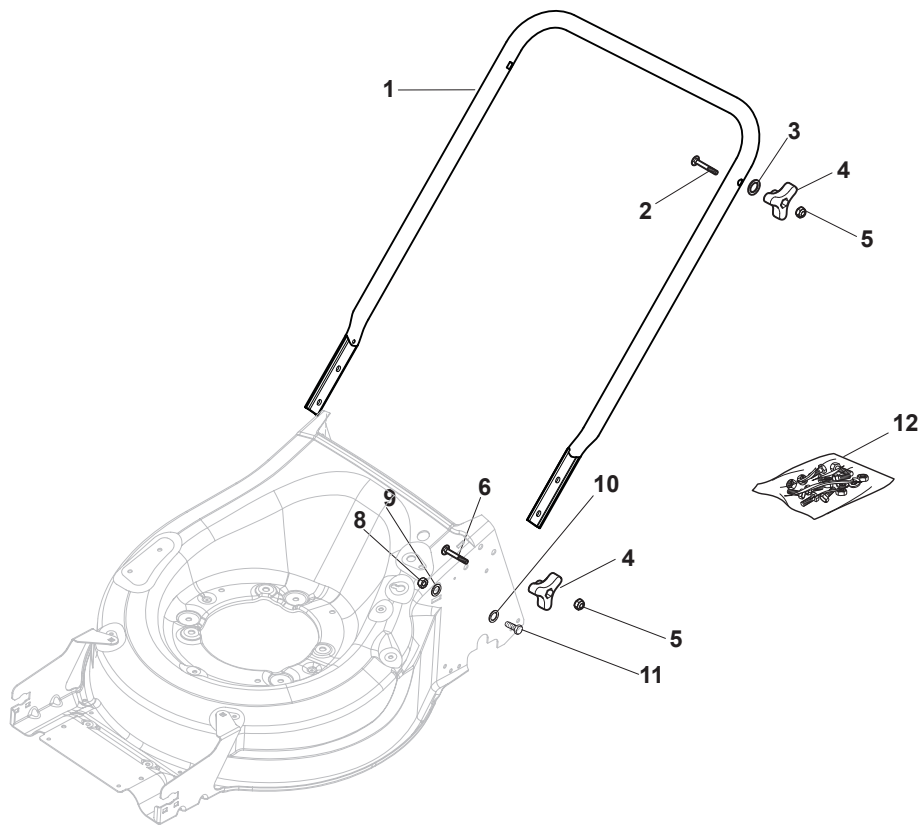

Fig.	Q.ty	Part No	Description	Notes
1	1	381302883/0	Front Wheel Axle	
2	2	322785305/0	Support	
3	4	112728697/0	Screw	
4	1	322869693/0	Wheels Control Rod	
5	2	122519823/0	Pin	
6	2	112436051/0	Plate	
7	1	322778475/0	Bracket	
8	1	122450480/0	Spring	
9	1	122517873/0	Pin	
10	1	322055330/0	Cover	
11	1	112815270/0	Screw	
12	1	112523040/0	Washer	
13	2	112154510/0	Nut	
14	1	381302887/0	Rear Wheel Axle	
15	2	322545152/0	Plate	
16	4	112728698/0	Screw	
17	1	122446192/0	Spring	
18	1	122534131/0	Pin	
19	1	381003399/0	Lever, Height Adjustment	
20	1	322394506/0	Knob	
21	5	112728699/0	Screw	
22	1	135064100/0	Belt	
23	1	322778473/0	Bracket	
24	1	122450478/0	Spring	
25	1	181003115/0	Gear Box	
26	2	122753000/0	Pin	
27	4	112608600/0	Seeger	
28	2	119216035/0	Bearing	
29	1	122570133/0	Right Pinion	
30	2	122570134/0	Left Pinion	
31	4	112728697/0	Screw	
32	2	322042063/1	Bushing	
33	2	112521371/0	Washer	
34	2	322600208/0	Protection, Wheel	
35	2	322600145/0	Protection, Wheel	

Fig.	Q.ty	Part No	Description	Notes
1	1	322500111/0	Front Combi	
2	6	112728697/0	Screw	
3	2	112728699/0	Screw	
4	1	322055524/0	Insert	
5	1	322226215/0	Mask, Red	
6	1	322393742/0	Handle	
7	1	381004776/0	Red Deck	
7	1	381004777/0	Red Deck	Side Discharge

Fig.	Q.ty	Part No	Description	Notes
1	1	381006785/0	Handle Lower Part	Black
2	2	112819110/0	Screw	
3	2	122671651/0	Washer	
4	2	122399900/0	Knob	
5	2	112293200/0	Nut	
6	2	112818900/0	Screw	
8	2	112155000/0	Nut	
9	2	112521350/0	Washer	
10	2	112369500/0	Elastic Washer	
11	2	112760605/0	Screw	
12	1	381008730/0	Outfit	Black