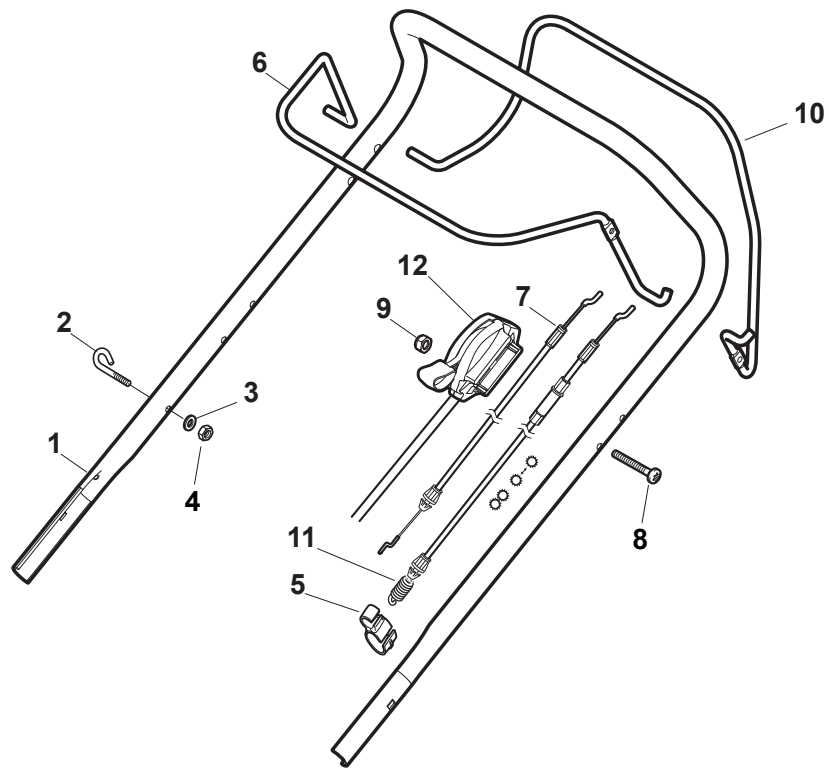

Fig.	Q.ty	Part No	Description	Notes
1	1	381006785/0	Handle Lower Part	Black
2	2	112819110/0	Screw	
3	2	122671651/0	Washer	
4	2	122399900/0	Knob	
5	2	112293200/0	Nut	
6	2	112818900/0	Screw	
8	2	112155000/0	Nut	
9	2	112521350/0	Washer	
10	2	112369500/0	Elastic Washer	
11	2	112760605/0	Screw	
12	1	381008730/0	Outfit	Black

MP1 504 WSQE

WBH Petrol Steel Handle, Lower Part

Issue 11 - 2015

Fig.	Q.ty	Part No	Description	Notes
1	1	381007563/0	Lower handle	
2	4	122131750/0	Nut	
3	4	322399835/0	Knob	
4	4	322680016/0	Washer	
5	2	381103350/0	Handle	Black
6	2	381003253/0	Handle	Black