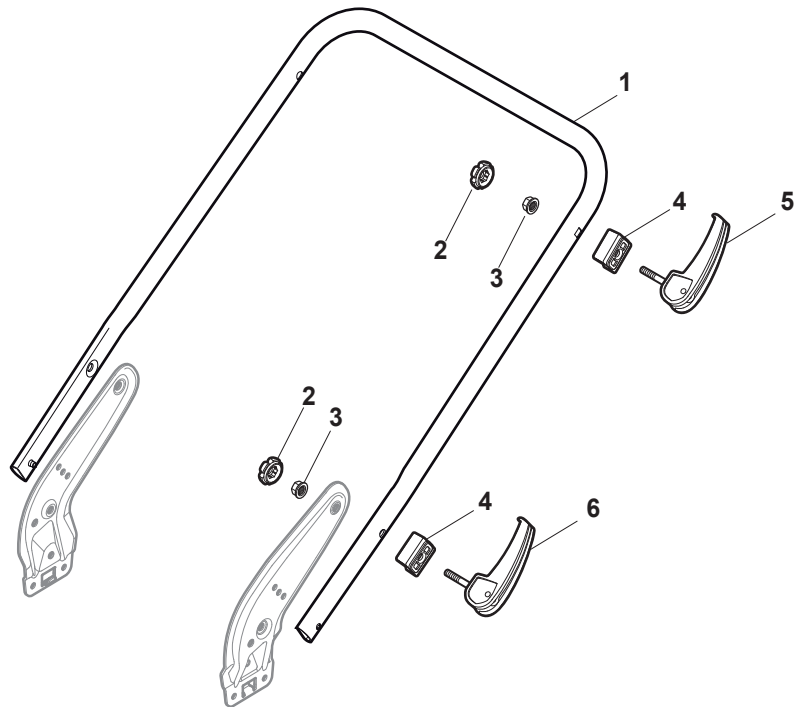

Fig.	Q.ty	Part No	Description	Notes
1	1	381302883/0	Front Wheel Axle	
2	2	322785305/0	Support	
3	4	112728697/0	Screw	
4	1	322869693/0	Wheels Control Rod	
5	2	122519823/0	Pin	
6	2	112436051/0	Plate	
7	1	322778475/0	Bracket	
8	1	122450480/0	Spring	
9	1	122517873/0	Pin	
10	1	322055330/0	Cover	
11	1	112815270/0	Screw	
12	1	112523040/0	Washer	
13	2	112154510/0	Nut	
14	1	381302887/0	Rear Wheel Axle	
15	2	322545152/0	Plate	
16	4	112728698/0	Screw	
17	1	122446192/0	Spring	
18	1	122534131/0	Pin	
19	1	381003399/0	Lever, Height Adjustment	
20	1	322394506/0	Knob	
21	5	112728699/0	Screw	
22	1	135064100/0	Belt	
23	1	322778473/0	Bracket	
24	1	122450478/0	Spring	
25	1	181003115/0	Gear Box	
26	2	122753000/0	Pin	
27	4	112608600/0	Seeger	
28	2	119216035/0	Bearing	
29	1	122570133/0	Right Pinion	
30	2	122570134/0	Left Pinion	
31	4	112728697/0	Screw	
32	2	322042063/1	Bushing	
33	2	112521371/0	Washer	
34	2	322600208/0	Protection, Wheel	
35	2	322600145/0	Protection, Wheel	

Fig.	Q.ty	Part No	Description	Notes
1	1	322500111/0	Front Combi	
2	6	112728697/0	Screw	
3	2	112728699/0	Screw	
4	1	322055524/0	Insert	
5	1	322226215/0	Mask, Red	
6	1	322393742/0	Handle	
7	1	381004776/0	Red Deck	
7	1	381004777/0	Red Deck	Side Discharge

Fig.	Q.ty	Part No	Description	Notes
1	1	381006785/0	Handle Lower Part	Black
2	2	112819110/0	Screw	
3	2	122671651/0	Washer	
4	2	122399900/0	Knob	
5	2	112293200/0	Nut	
6	2	112818900/0	Screw	
8	2	112155000/0	Nut	
9	2	112521350/0	Washer	
10	2	112369500/0	Elastic Washer	
11	2	112760605/0	Screw	
12	1	381008730/0	Outfit	Black