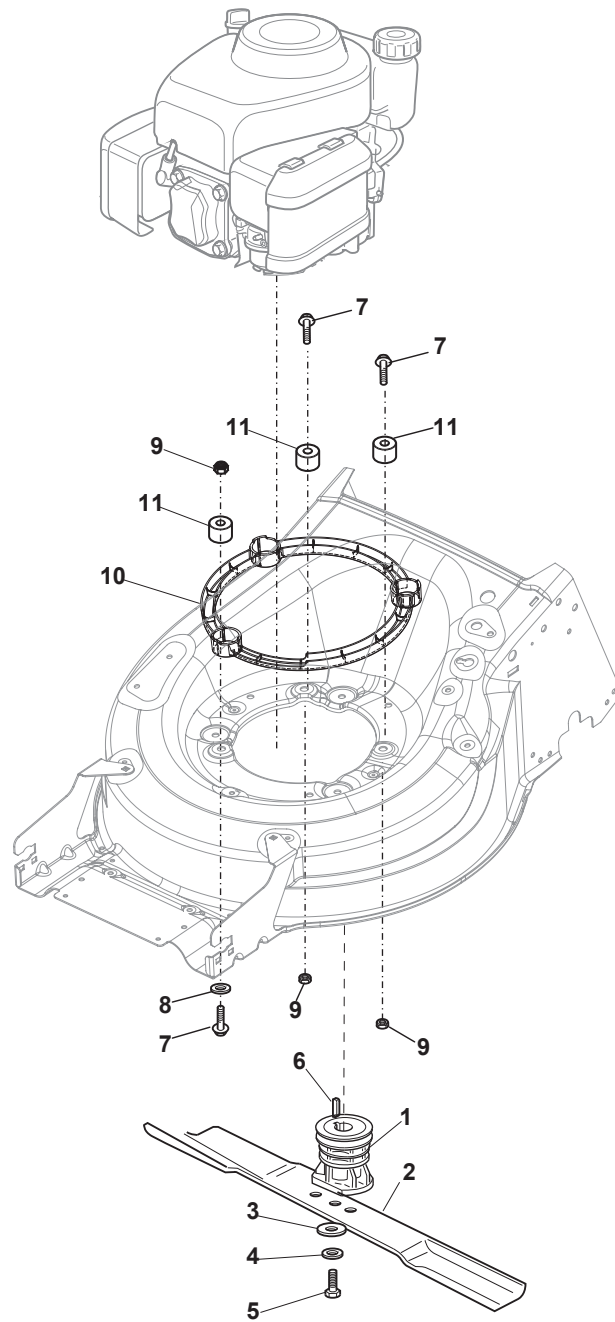

THIS INFORMATION IS NOT INTENDED FOR SALE OR RESALE, AND THIS NOTICE MUST REMAIN ON ALL COPIES.

Fig.	Q.ty	Part No	Description	Notes
1	1	322055262/0	Lower Cover	
2	1	322055263/0	Upper Cover	
3	1	322602026/0	Button	
4	5	112728699/0	Screw	
5	1	125943004/0	Screw	
7	1	322981471/1	Plate	
6	1	122450477/0	Spring	
8	5	112728697/0	Screw	
9	1	322602027/0	Lens	
10	1	322602028/0	Visualizer	
11	1	112154510/0	Nut	
12	1	112523040/0	Washer	
13	1	122517873/0	Pin	
14	1	381003475/0	Lever, Height Adjustment	
15	1	322778475/0	Bracket	
16	1	112815270/0	Screw	
17	1	122450480/0	Spring	
18	2	322545152/0	Plate	
19	4	112728698/0	Screw	
20	1	322778473/0	Bracket	
21	1	181003114/0	Gear Box	
22	1	122450478/0	Spring	
23	1	381302885/0	Front Wheel Axle	
24	1	381302889/0	Rear Wheel Axle	
25	1	135063900/0	Belt	
26	2	119216035/0	Bearing	
27	1	122570134/0	Left Pinion	
28	1	122570133/0	Right Pinion	
29	4	112608600/0	Seeger	
30	2	122753000/0	Pin	
31	1	381002047/0	Wheels Control Rod	
32	2	122519823/0	Pin	
33	2	322785305/0	Support	
34	4	112728697/0	Screw	
35	2	112436051/0	Plate	
36	1	112645708/0	Pin	
37	2	322600145/0	Protection, Wheel	NOT for Delta Hole wheels
38	2	322600208/0	Protection, Wheel	

Fig.	Q.ty	Part No	Description	Notes
1	1	322108315/0	Conveyor	
2	1	322600309/0	Stone Guard, Black	
3	1	122450456/0	Spring	
4	2	112604896/0	Crown Fastener	
5	2	112727803/0	Screw	
6	1	322806639/0	Fulcrum Pin	
7	2	112154510/0	Nut	
8	1	122517869/1	Pin	
9	2	118203853/0	Screw	

Fig.	Q.ty	Part No	Description	Notes
1	1	122465607/3	Hub With Pulley, Crankshaft Ø 22.2	
2	1	181004366/2	Blade	
3	1	122160400/0	Elastic Disc	
4	1	112523080/0	Washer	
5	1	112735698/0	Screw	
6	1	112139100/0	Feather, Crankshaft Ø 22,2	
7	2	112691700/0	Screw	for B&S 675EX-750EX (MP1 50) and 850E
7	3	112692050/0	Screw	for B&S 750EX (MP1 55)
8	1	112521350/0	Washer	
9	3	112154210/0	Nut	
10	1	322170964/0	Protection	
11	3	122170835/0	Spacer	
12	1	112691700/0	Screw	for B&S 750EX
12	1	112692050/0	Screw	for B&S 675EX and 850E