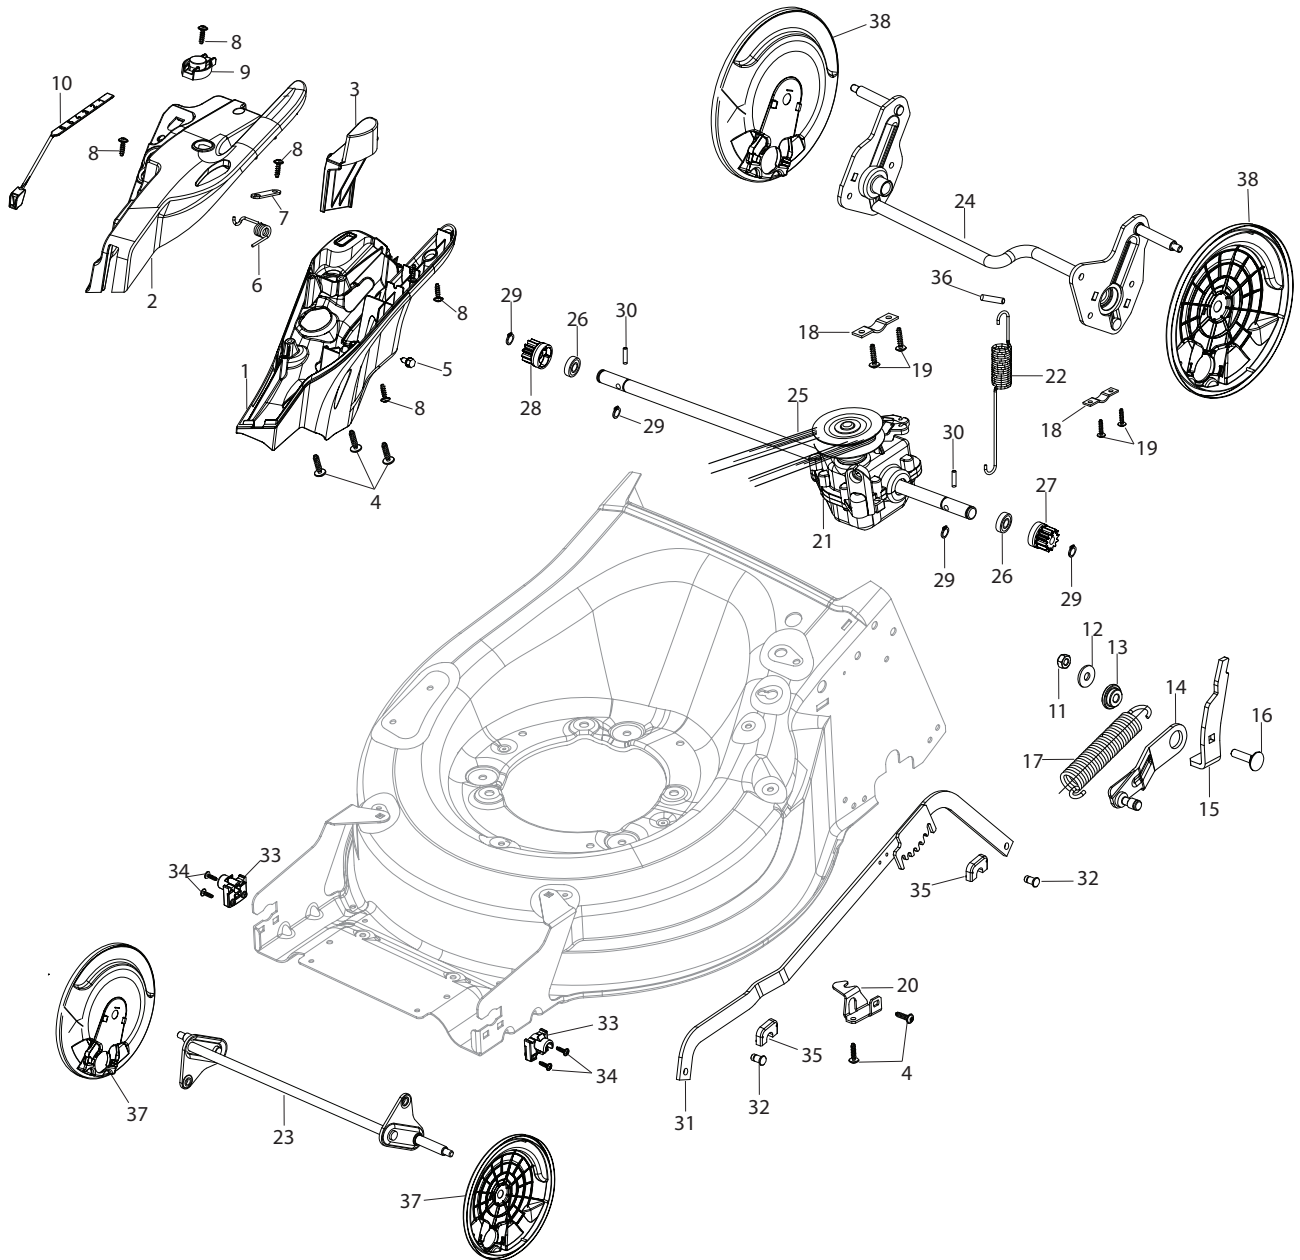

THIS INFORMATION IS NOT INTENDED FOR SALE OR RESALE, AND THIS NOTICE MUST REMAIN ON ALL COPIES.

Fig.	Quantity	Part No	Description	Notes
1	1	322055262/0	Lower Cover	
2	1	322055263/0	Upper Cover	
3	1	322602026/0	Button	
4	5	112728699/0	Screw	
5	1	125943004/0	Screw	
6	1	122450477/0	Spring	
7	1	322981471/1	Plate	
8	5	112728697/0	Screw	
9	1	322602027/0	Lens	
10	1	322602028/0	Visualizer	
11	1	112154510/0	Nut	
12	1	112523040/0	Washer	
13	1	122517873/0	Pin	
14	1	381003475/0	Lever, Height Adjustment	
15	1	322778475/0	Bracket	
16	1	112815270/0	Screw	
17	1	122450480/0	Spring	
18	2	322545152/0	Plate	
19	4	112728698/0	Screw	
20	1	322778473/0	Bracket	
21	1	181003114/0	Gear Box	
22	1	122450478/0	Spring	
23	1	381302885/0	Front Wheel Axle	
24	1	381302889/0	Rear Wheel Axle	
25	1	135063900/0	Belt	
26	2	119216035/0	Bearing	
27	1	122570134/0	Left Pinion	
28	1	122570133/0	Right Pinion	
29	4	112608600/0	Seeger	
30	2	122753000/0	Pin	
31	1	381002045/0	Wheels Control Rod	
32	2	122519823/0	Pin	
33	2	322785305/0	Support	
34	4	112728697/0	Screw	
35	2	112436051/0	Plate	
36	1	112645708/0	Pin	
37	2	322600145/0	Protection, Wheel	NOT for Delta Hole wheels
38	2	322600208/0	Protection, Wheel	