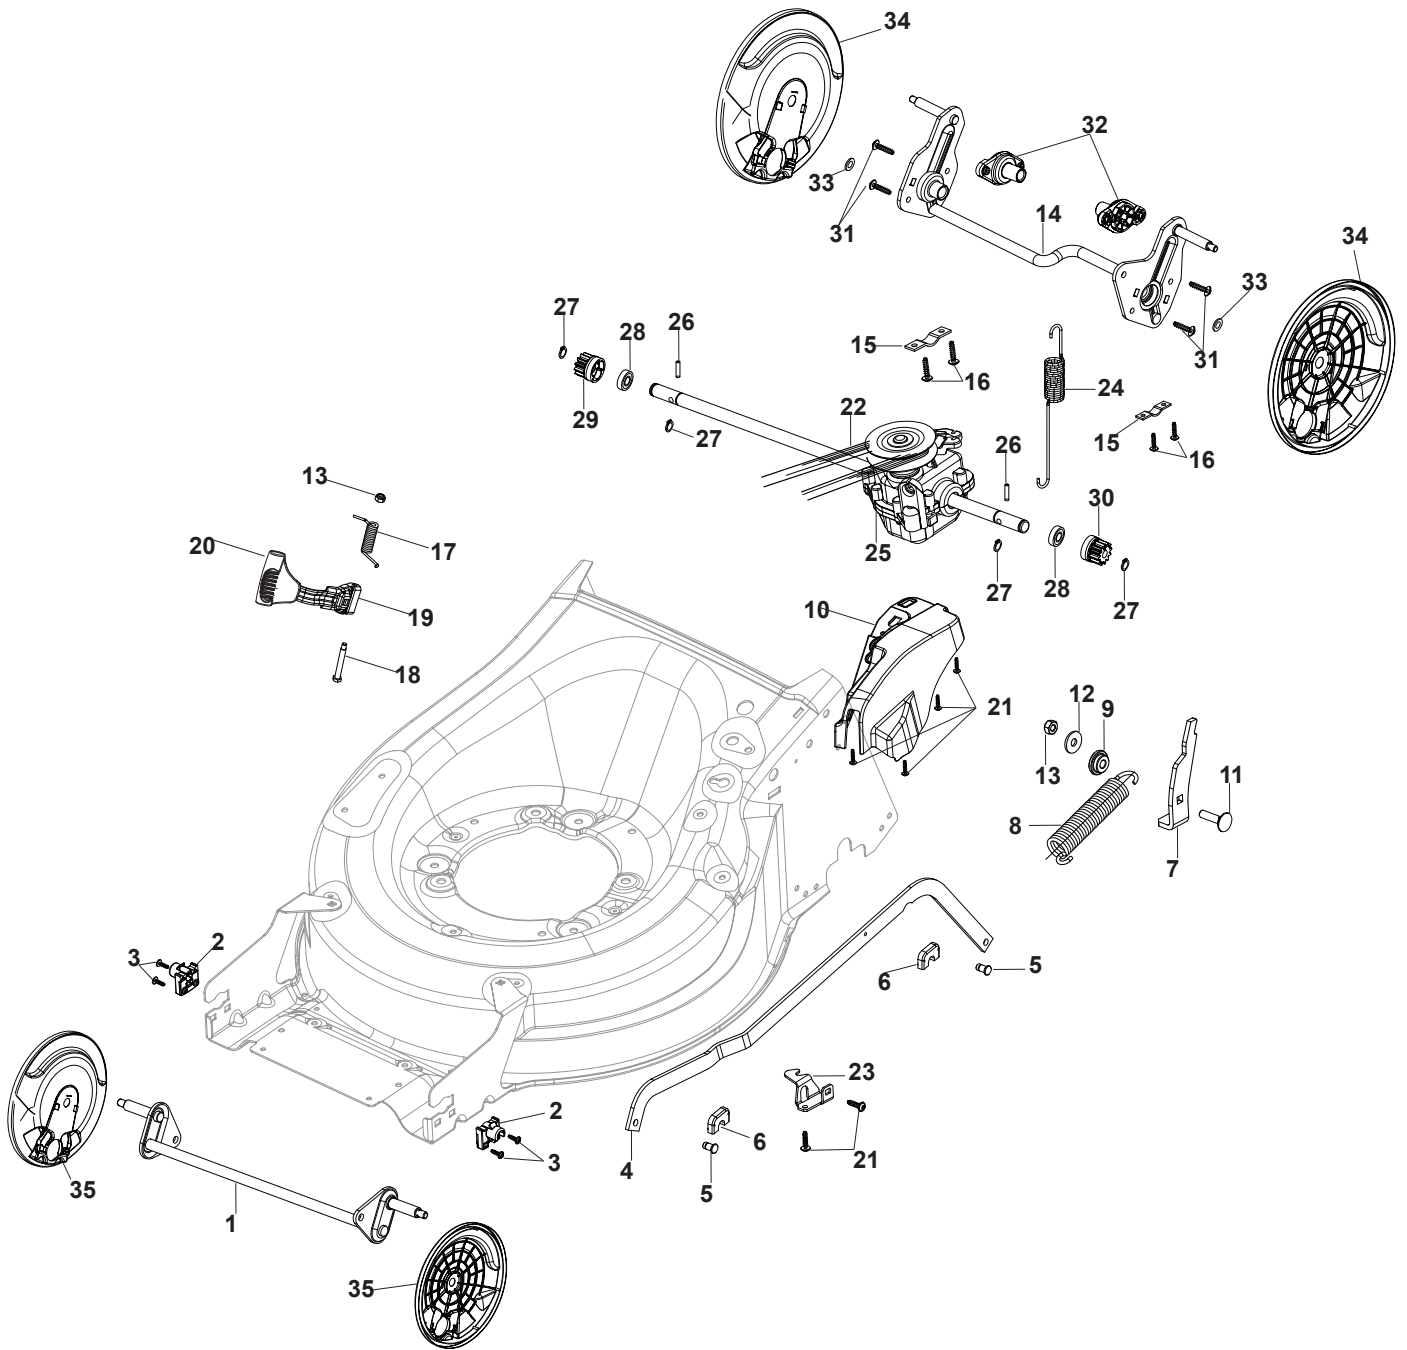

THIS INFORMATION IS NOT INTENDED FOR SALE OR RESALE, AND THIS NOTICE MUST REMAIN ON ALL COPIES.

Fig.	Quantity	Part No	Description	Notes
1	1	322055262/0	Lower Cover	
2	1	322055263/0	Upper Cover	
3	1	322602026/0	Button	
4	5	112728699/0	Screw	
5	1	125943004/0	Screw	
6	1	122450477/0	Spring	
7	1	322981471/1	Plate	
8	5	112728697/0	Screw	
9	1	322602027/0	Lens	
10	1	322602028/0	Visualizer	
11	1	112154510/0	Nut	
12	1	112523040/0	Washer	
13	1	122517873/0	Pin	
14	1	381003475/0	Lever, Height Adjustment	
15	1	322778475/0	Bracket	
16	1	112815270/0	Screw	
17	1	122450480/0	Spring	
18	2	322545152/0	Plate	
19	4	112728698/0	Screw	
20	1	322778473/0	Bracket	
21	1	181003114/0	Gear Box	
22	1	122450478/0	Spring	
23	1	381302885/0	Front Wheel Axle	
24	1	381302889/0	Rear Wheel Axle	
25	1	135063900/0	Belt	
26	2	119216035/0	Bearing	
27	1	122570134/0	Left Pinion	
28	1	122570133/0	Right Pinion	
29	4	112608600/0	Seeger	
30	2	122753000/0	Pin	
31	1	381002045/0	Wheels Control Rod	
32	2	122519823/0	Pin	
33	2	322785305/0	Support	
34	4	112728697/0	Screw	
35	2	112436051/0	Plate	
36	1	112645708/0	Pin	
37	2	322600145/0	Protection, Wheel	NOT for Delta Hole wheels
38	2	322600208/0	Protection, Wheel	