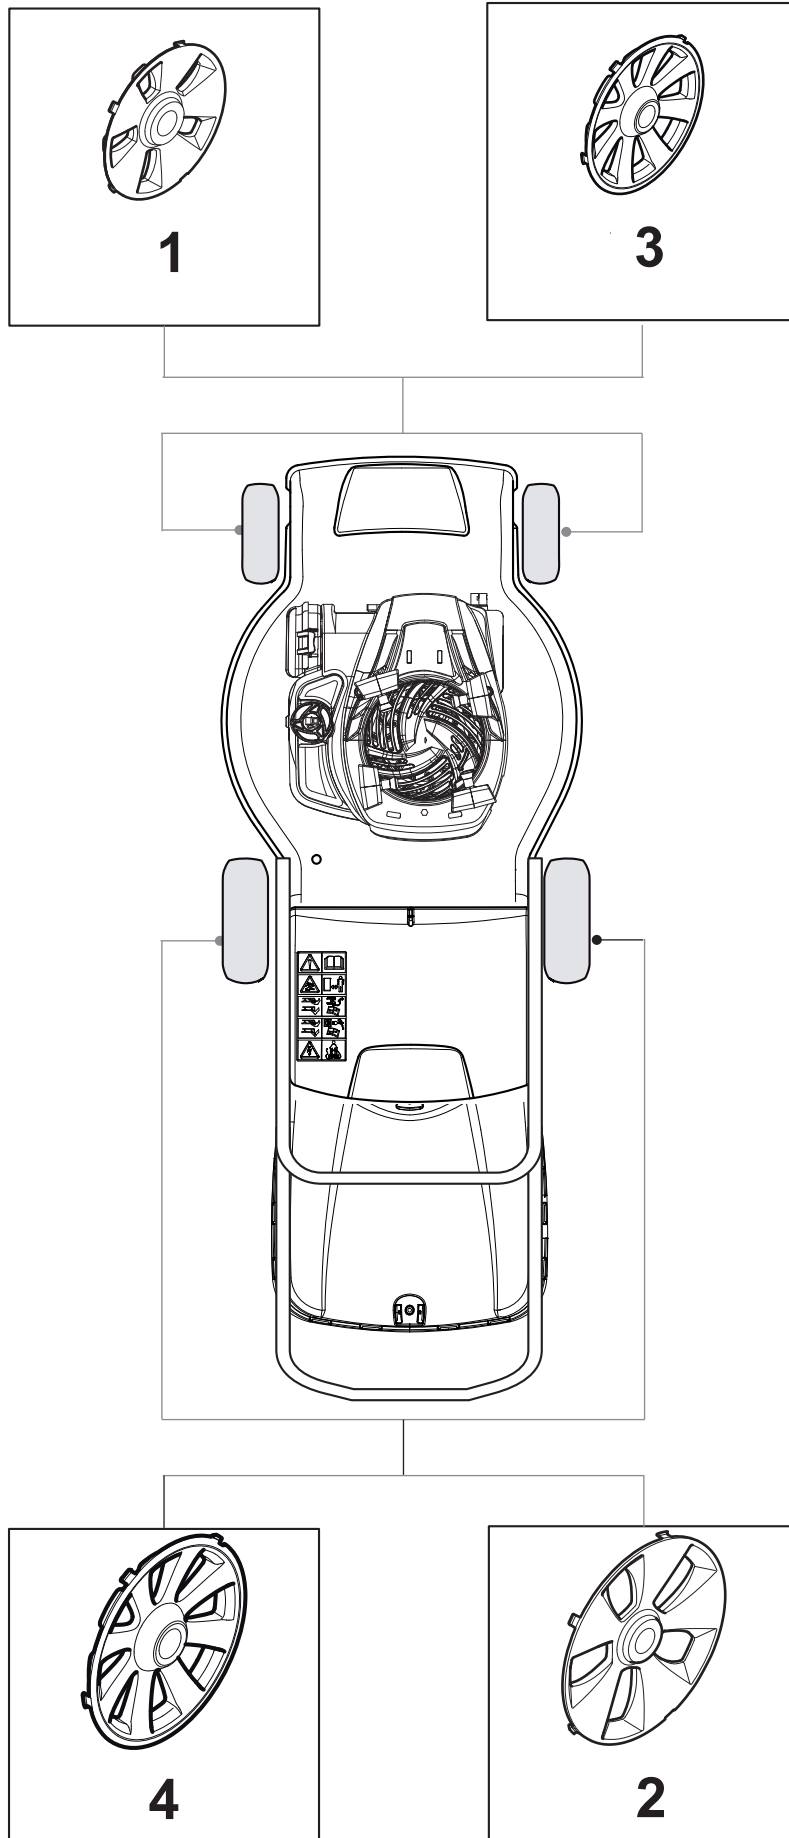

Bushing - Ø240

Ball Bearing - Ø240

Fig.	Quantity	Part No	Description	Notes
1	2	381007443/1	Wheel	
2	8	322042064/0	Bushing	
3	2	381007442/1	Wheel	
4	2	381007446/1	Wheel	
5	2	381007444/1	Wheel	
6	2	381007448/1	Wheel	
7	8	119216035/0	Bearing	
8	2	381007449/1	Wheel	
9	2	381007450/1	Wheel	
10	2	381007456/1	Wheel	

Fig.	Quantity	Part No	Description	Notes
1	2	322110643/0	Hub Cap Grey	Grey
2	2	322110644/0	Hub Cap Grey	Grey
3	2	322110645/0	Hub Cap Grey	Grey
4	2	322110646/0	Hub Cap Grey	Grey

Fig.	Quantity	Part No	Description	Notes
1	1	381005195/0	Bracket-Rh	
2	1	381005197/0	Bracket-Lh	
3	6	112727801/0	Screw	
4	2	322545213/0	Plate	
5	1	322600310/0	Rear door	Not for TR/E models
6	1	322108316/0	Conveyor	
7	6	112728699/0	Screw	
8	1	322060270/0	Carter Mulching	
9	2	112728530/0	Screw	
10	2	112154510/0	Nut	
11	2	112815200/0	Screw	
12	2	112521330/0	Washer	
13	1	119035000/0	Or Ring	
14	1	112728697/0	Screw	
15	1	322034002/0	Washing Connection	
16	1	322140245/0	Deflector	
17	1	112645708/0	Pin	