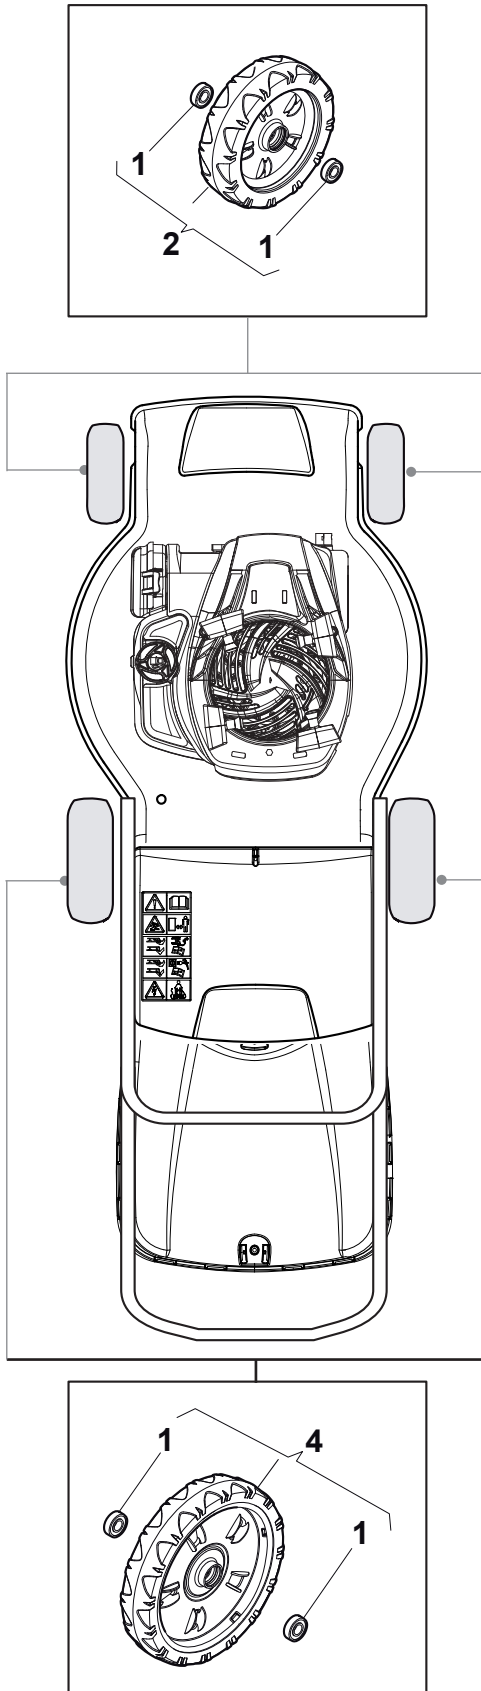

Ball Bearing Ø200 - Wheels NTD

Ball Bearing Ø280 - Wheels NTD

Fig.	Quantity	Part No	Description	Notes
1	8	119216035/0	Bearing	
2	4	381007416/2	Wheel	
4	2	381007417/2	Wheel