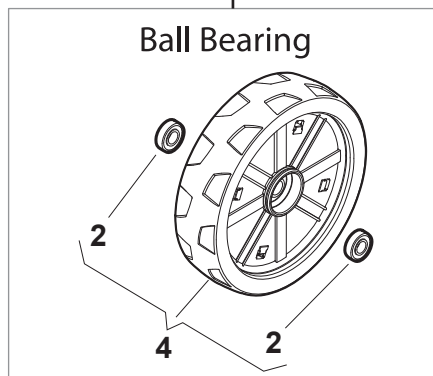

DELTA Wheel (Pierced) - Ø 200

DELTA Wheel - Ø 280

MP1 504 WQ

WBH Petrol Steel **Wheels and Hub Caps**

Issue 43 - 2014

Fig.	Quantity	Part No	Description	Notes
1	8	119216035/0	Bearing	
2	2	381007477/0	Wheel	
3	2	322110640/0	Hub Cap Grey	
4	2	381007478/1	Wheel