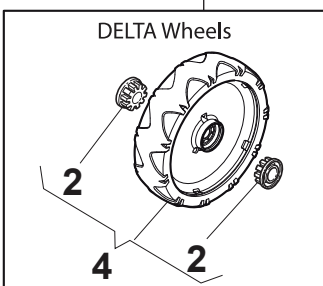

DELTA Wheel (Pierced) - Ø 200

DELTA Wheel - Ø 280

MP1 504 WQ

WBH Petrol Steel **Wheels and Hub Caps**

Issue 43 - 2014

Fig.	Quantity	Part No	Description	Notes
1	8	119216035/0	Bearing	
2	2	381007477/0	Wheel	
3	2	322110640/0	Hub Cap Grey	
4	2	381007478/1	Wheel	

Ball Bearing Ø200 - Wheels NTD

Ball Bearing Ø280 - Wheels NTD

Fig.	Quantity	Part No	Description	Notes
1	8	119216035/0	Bearing	
2	4	381007416/2	Wheel	
4	2	381007417/2	Wheel	

Bushing - Ø180

Ball Bearing - Ø180

Bushing - Ø240

Ball Bearing - Ø240

Fig.	Quantity	Part No	Description	Notes
1	2	381007443/1	Wheel	
2	8	322042064/0	Bushing	
3	2	381007442/1	Wheel	
4	2	381007446/1	Wheel	
5	2	381007444/1	Wheel	
6	2	381007448/1	Wheel	
7	8	119216035/0	Bearing	
8	2	381007449/1	Wheel	
9	2	381007450/1	Wheel	
10	2	381007456/1	Wheel	