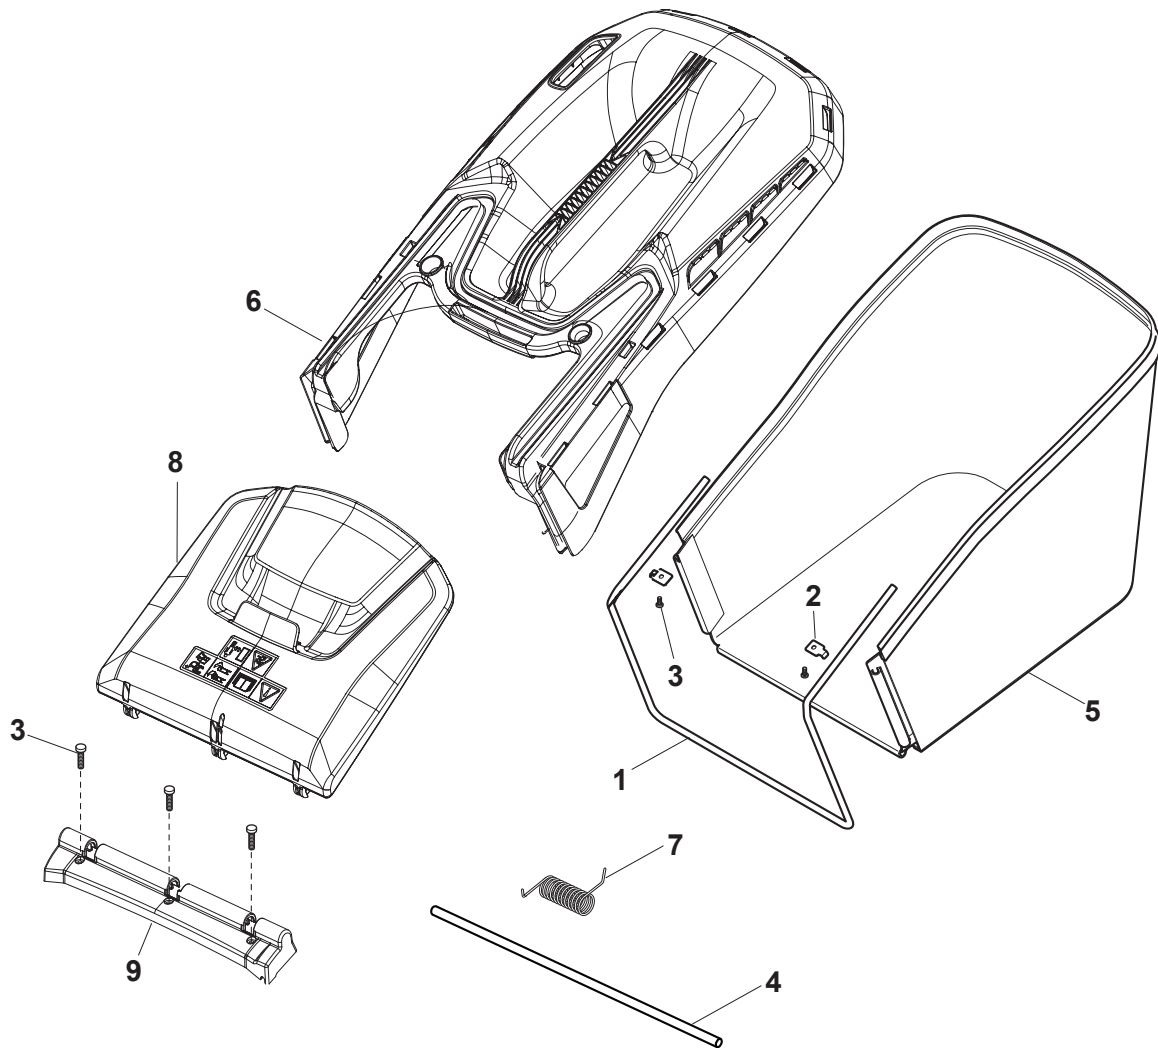

Fig.	Quantity	Part No	Description	Notes
1	1	322109569/0	Black Stone Guard Support	
2	1	322600312/0	Stone Guard, White	
2	1	322600308/0	Stone Guard, Black	
3	3	112728697/0	Screw	
4	1	122517884/0	Pin	
5	1	181102350/0	Cancas GrassCatcher	
6	1	181006410/0	Fabric Box Frame	
7	1	122450479/0	Spring	