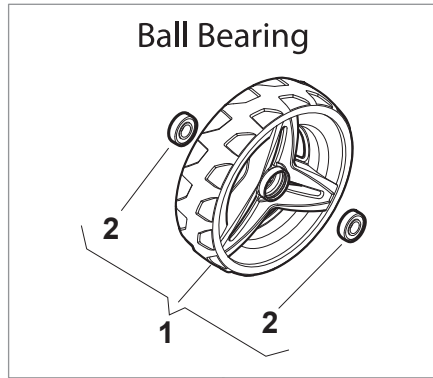

DELTA Wheel (Pierced) - Ø 200

DELTA Wheel - Ø 280

MP1 504 WQ

WBH Petrol Steel **Wheels and Hub Caps**

Issue 43 - 2014

Fig.	Quantity	Part No	Description	Notes
1	8	119216035/0	Bearing	
2	2	381007477/0	Wheel	
3	2	322110640/0	Hub Cap Grey	
4	2	381007478/1	Wheel