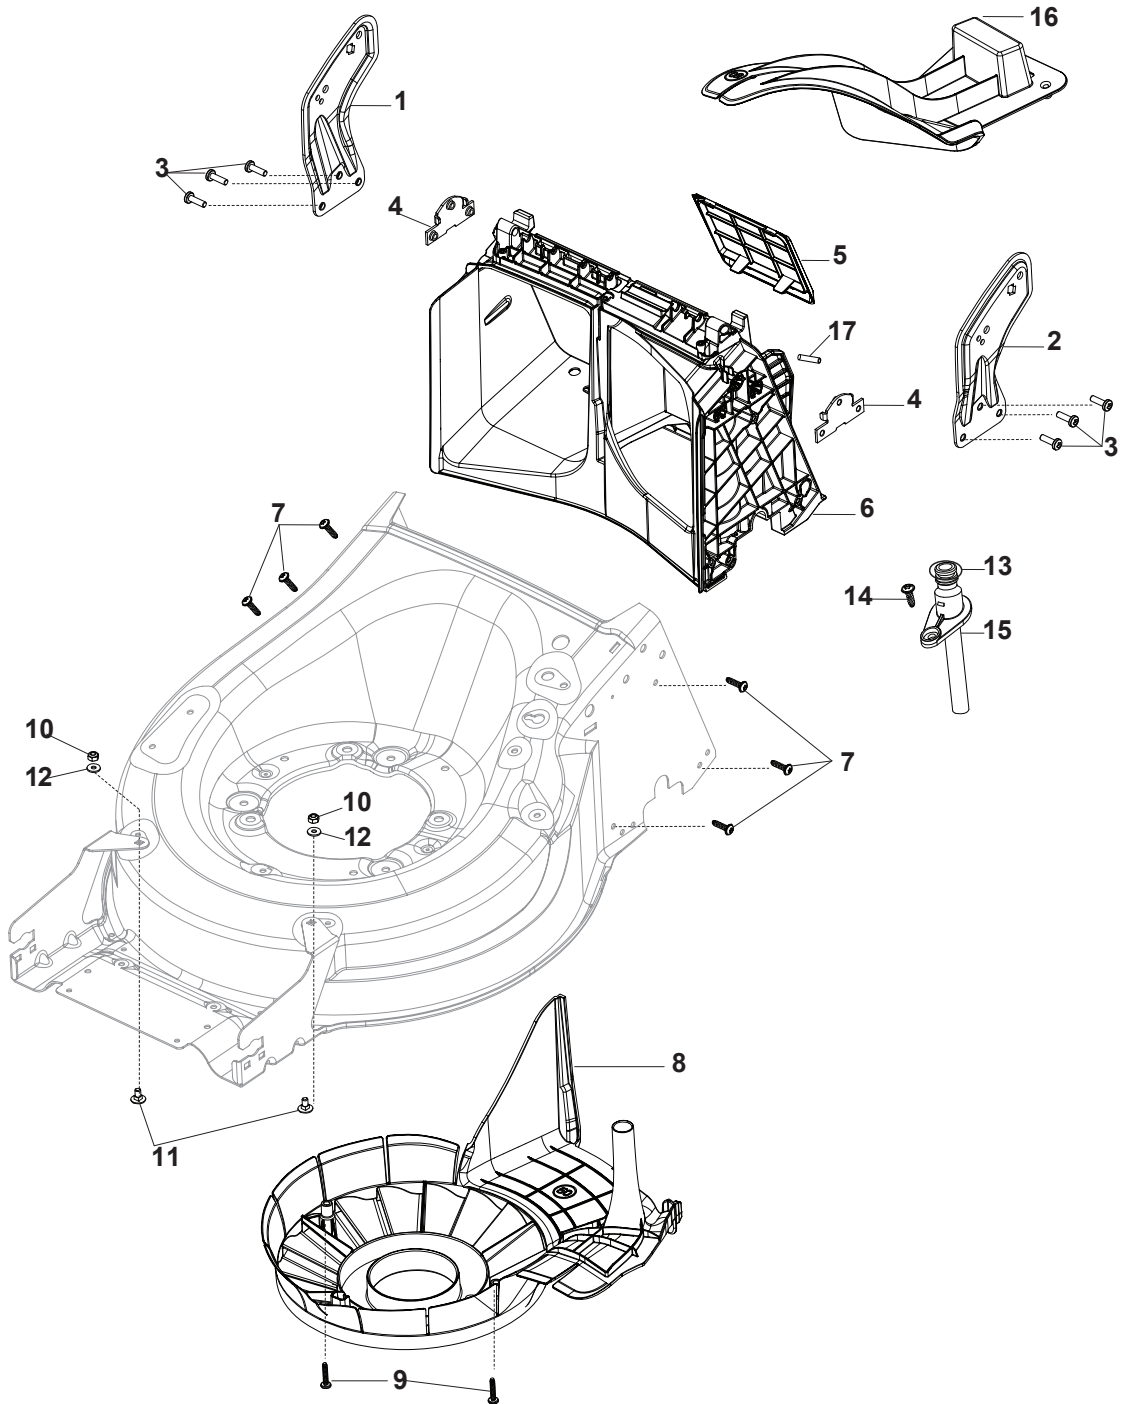

Ball Bearing Ø200 - Wheels NTD

Ball Bearing Ø280 - Wheels NTD

Fig.	Quantity	Part No	Description	Notes
1	8	119216035/0	Bearing	
2	4	381007416/2	Wheel	
4	2	381007417/2	Wheel	

Bushing - Ø180

Ball Bearing - Ø180

Bushing - Ø240

Ball Bearing - Ø240

Fig.	Quantity	Part No	Description	Notes
1	2	381007443/1	Wheel	
2	8	322042064/0	Bushing	
3	2	381007442/1	Wheel	
4	2	381007446/1	Wheel	
5	2	381007444/1	Wheel	
6	2	381007448/1	Wheel	
7	8	119216035/0	Bearing	
8	2	381007449/1	Wheel	
9	2	381007450/1	Wheel	
10	2	381007456/1	Wheel	

Fig.	Quantity	Part No	Description	Notes
1	2	322110643/0	Hub Cap Grey	Grey
2	2	322110644/0	Hub Cap Grey	Grey
3	2	322110645/0	Hub Cap Grey	Grey
4	2	322110646/0	Hub Cap Grey	Grey

Fig.	Quantity	Part No	Description	Notes
1	1	381005195/0	Bracket-Rh	
2	1	381005197/0	Bracket-Lh	
3	6	112727801/0	Screw	
4	2	322545213/0	Plate	
5	1	322600310/0	Rear door	Not for TR/E models
6	1	322108316/0	Conveyor	
7	6	112728699/0	Screw	
8	1	322060270/0	Carter Mulching	
9	2	112728530/0	Screw	
10	2	112154510/0	Nut	
11	2	112815200/0	Screw	
12	2	112521330/0	Washer	
13	1	119035000/0	Or Ring	
14	1	112728697/0	Screw	
15	1	322034002/0	Washing Connection	
16	1	322140245/0	Deflector	
17	1	112645708/0	Pin	

Fig.	Quantity	Part No	Description	Notes
1	1	322108315/0	Conveyor	
2	1	322600309/0	Stone Guard, Black	
3	1	122450456/0	Spring	
4	2	112604896/0	Crown Fastener	
5	2	112727803/0	Screw	
6	1	322806639/0	Fulcrum Pin	
7	2	112154510/0	Nut	
8	1	122517869/1	Pin	
9	2	118203853/0	Cap	