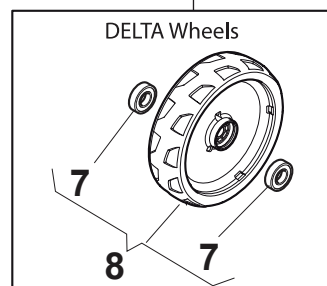

DELTA Wheel (Pierced) - Ø 200

DELTA Wheel - Ø 280

MP1 504 WQ

WBH Petrol Steel **Wheels and Hub Caps**

Issue 43 - 2014

Fig.	Quantity	Part No	Description	Notes
1	8	119216035/0	Bearing	
2	2	381007477/0	Wheel	
3	2	322110640/0	Hub Cap Grey	
4	2	381007478/1	Wheel	

Ball Bearing Ø200 - Wheels NTD

Ball Bearing Ø280 - Wheels NTD

Fig.	Quantity	Part No	Description	Notes
1	8	119216035/0	Bearing	
2	4	381007416/2	Wheel	
4	2	381007417/2	Wheel	

Bushing - Ø180

Ball Bearing - Ø180

Bushing - Ø240

Ball Bearing - Ø240

Fig.	Quantity	Part No	Description	Notes
1	2	381007443/1	Wheel	
2	8	322042064/0	Bushing	
3	2	381007442/1	Wheel	
4	2	381007446/1	Wheel	
5	2	381007444/1	Wheel	
6	2	381007448/1	Wheel	
7	8	119216035/0	Bearing	
8	2	381007449/1	Wheel	
9	2	381007450/1	Wheel	
10	2	381007456/1	Wheel	

Fig.	Quantity	Part No	Description	Notes
1	2	322110643/0	Hub Cap Grey	Grey
2	2	322110644/0	Hub Cap Grey	Grey
3	2	322110645/0	Hub Cap Grey	Grey
4	2	322110646/0	Hub Cap Grey	Grey

Fig.	Quantity	Part No	Description	Notes
1	1	381005195/0	Bracket-Rh	
2	1	381005197/0	Bracket-Lh	
3	6	112727801/0	Screw	
4	2	322545213/0	Plate	
5	1	322600310/0	Rear door	Not for TR/E models
6	1	322108316/0	Conveyor	
7	6	112728699/0	Screw	
8	1	322060270/0	Carter Mulching	
9	2	112728530/0	Screw	
10	2	112154510/0	Nut	
11	2	112815200/0	Screw	
12	2	112521330/0	Washer	
13	1	119035000/0	Or Ring	
14	1	112728697/0	Screw	
15	1	322034002/0	Washing Connection	
16	1	322140245/0	Deflector	
17	1	112645708/0	Pin	