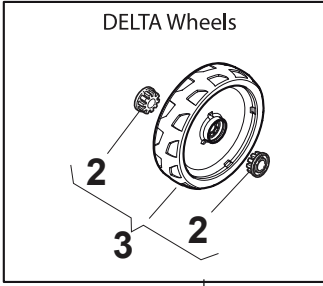

DELTA Wheel (Pierced) - Ø 200

DELTA Wheel - Ø 280

MP1 504 WQ

WBH Petrol Steel **Wheels and Hub Caps**

Issue 43 - 2014

Fig.	Quantity	Part No	Description	Notes
1	8	119216035/0	Bearing	
2	2	381007477/0	Wheel	
3	2	322110640/0	Hub Cap Grey	
4	2	381007478/1	Wheel	

Ball Bearing Ø200 - Wheels NTD

Ball Bearing Ø280 - Wheels NTD

Fig.	Quantity	Part No	Description	Notes
1	8	119216035/0	Bearing	
2	4	381007416/2	Wheel	
4	2	381007417/2	Wheel	

Bushing - Ø180

Ball Bearing - Ø180

Bushing - Ø240

Ball Bearing - Ø240

Fig.	Quantity	Part No	Description	Notes
1	2	381007443/1	Wheel	
2	8	322042064/0	Bushing	
3	2	381007442/1	Wheel	
4	2	381007446/1	Wheel	
5	2	381007444/1	Wheel	
6	2	381007448/1	Wheel	
7	8	119216035/0	Bearing	
8	2	381007449/1	Wheel	
9	2	381007450/1	Wheel	
10	2	381007456/1	Wheel	