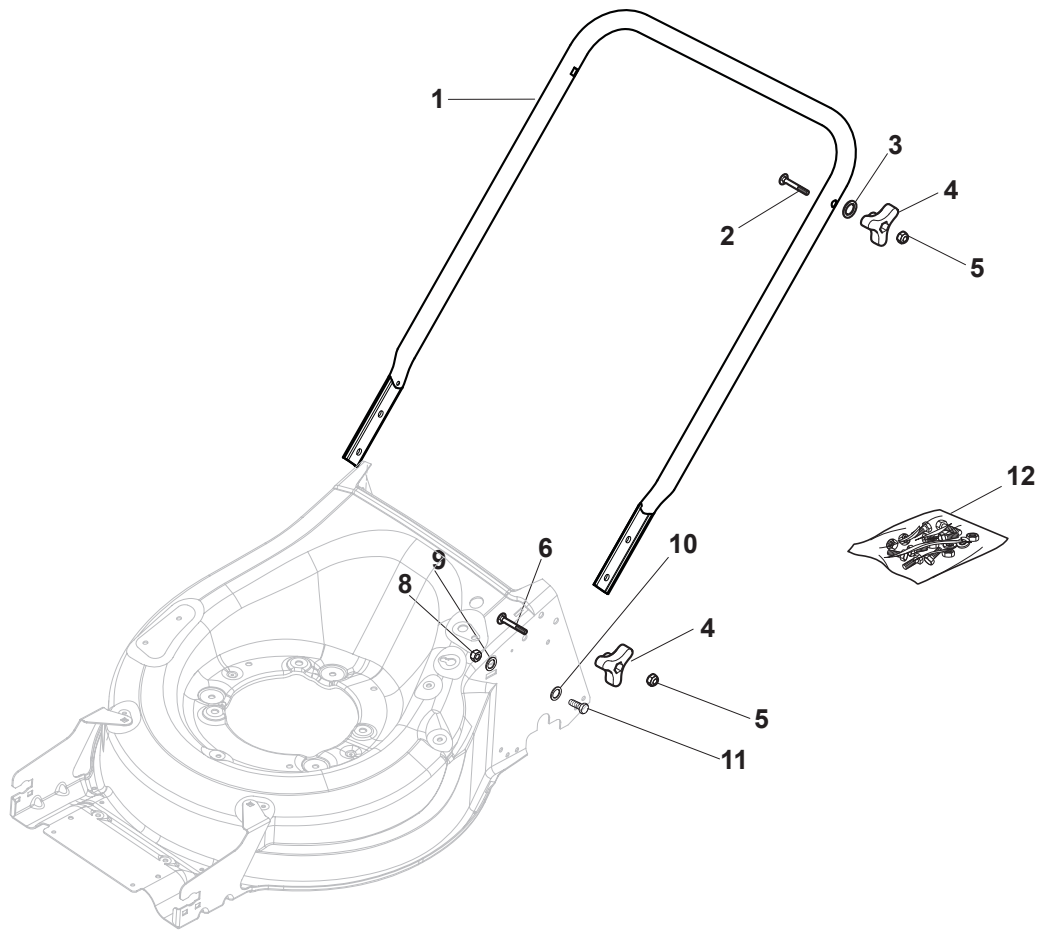

Fig.	Quantity	Part No	Description	Notes
1	1	381302883/0	Front Wheel Axle	
2	2	322785305/0	Support	
3	4	112728697/0	Screw	
4	1	322869693/0	Wheels Control Rod	
5	2	122519823/0	Pin	
6	2	112436051/0	Plate	
7	1	322778475/0	Bracket	
8	1	122450480/0	Spring	
9	1	122517873/0	Pin	
10	1	322055330/0	Cover	
11	1	112815270/0	Screw	
12	1	112523040/0	Washer	
13	2	112154510/0	Nut	
14	1	381302887/0	Rear Wheel Axle	
15	2	322545152/0	Plate	
16	4	112728698/0	Screw	
17	1	122446192/0	Spring	
18	1	122534131/0	Pin	
19	1	381003399/0	Lever, Height Adjustment	
20	1	322394506/0	Knob	
21	5	112728699/0	Screw	
22	1	135064100/0	Belt	
23	1	322778473/0	Bracket	
24	1	122450478/0	Spring	
25	1	181003115/0	Gear Box	
26	2	122753000/0	Pin	
27	4	112608600/0	Seeger	
28	2	119216035/0	Bearing	
29	1	122570133/0	Right Pinion	
30	2	122570134/0	Left Pinion	
31	4	112728697/0	Screw	
32	2	322042063/1	Bushing	
33	2	112521371/0	Washer	
34	2	322600208/0	Protection, Wheel	
35	2	322600145/0	Protection, Wheel	

Fig.	Quantity	Part No	Description	Notes
1	1	322500111/0	Front Combi	
2	6	112728697/0	Screw	
3	2	112728699/0	Screw	
4	1	322055524/0	Insert	
5	1	322226215/0	Mask, Red	
6	1	322393742/0	Handle	
7	1	381004777/0	Red Deck	Side Discharge Models

Fig.	Quantity	Part No	Description	Notes
1	1	381006785/0	Handle Lower Part	Black
2	2	112819110/0	Screw	
3	2	122671651/0	Washer	
4	2	122399900/0	Knob	
5	2	112293200/0	Nut	
6	2	112818900/0	Screw	
8	2	112155000/0	Nut	
9	2	112521350/0	Washer	
10	2	112369500/0	Elastic Washer	
11	2	112760605/0	Screw	
12	1	381008730/0	Outfit	Black

DELTA Wheel (Pierced) - Ø 200

DELTA Wheel - Ø 280

MP1 504 WQ

WBH Petrol Steel **Wheels and Hub Caps**

Issue 43 - 2014

Fig.	Quantity	Part No	Description	Notes
1	8	119216035/0	Bearing	
2	2	381007477/0	Wheel	
3	2	322110640/0	Hub Cap Grey	
4	2	381007478/1	Wheel	