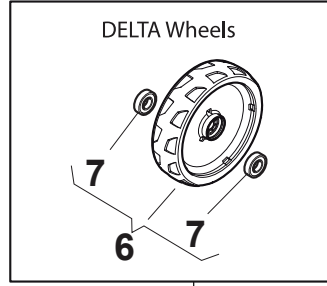

DELTA Wheel (Pierced) - Ø 200

DELTA Wheel - Ø 280

MP1 504 WQ

WBH Petrol Steel **Wheels and Hub Caps**

Issue 43 - 2014

Fig.	Quantity	Part No	Description	Notes
1	8	119216035/0	Bearing	
2	2	381007477/0	Wheel	
3	2	322110640/0	Hub Cap Grey	
4	2	381007478/1	Wheel	

Ball Bearing Ø200 - Wheels NTD

Ball Bearing Ø280 - Wheels NTD

Fig.	Quantity	Part No	Description	Notes
1	8	119216035/0	Bearing	
2	4	381007416/2	Wheel	
4	2	381007417/2	Wheel	

Bushing - Ø180

Ball Bearing - Ø180

Bushing - Ø240

Ball Bearing - Ø240

Fig.	Quantity	Part No	Description	Notes
1	2	381007443/1	Wheel	
2	8	322042064/0	Bushing	
3	2	381007442/1	Wheel	
4	2	381007446/1	Wheel	
5	2	381007444/1	Wheel	
6	2	381007448/1	Wheel	
7	8	119216035/0	Bearing	
8	2	381007449/1	Wheel	
9	2	381007450/1	Wheel	
10	2	381007456/1	Wheel	