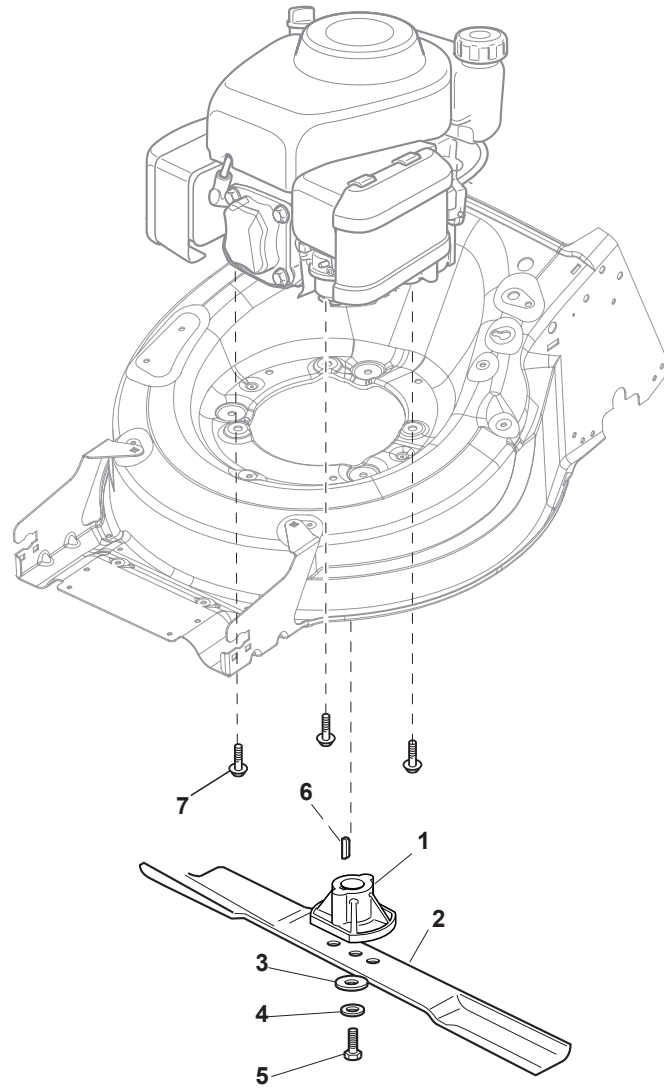

Fig.	Quantity	Part No	Description	Notes
1	2	322110643/0	Hub Cap Grey	Grey
2	2	322110644/0	Hub Cap Grey	Grey
3	2	322110645/0	Hub Cap Grey	Grey
4	2	322110646/0	Hub Cap Grey	Grey

Fig.	Quantity	Part No	Description	Notes
1	1	381005195/0	Bracket-Rh	
2	1	381005197/0	Bracket-Lh	
3	6	112727801/0	Screw	
4	2	322545213/0	Plate	
5	1	322600310/0	Rear door	Not for TR/E models
6	1	322108316/0	Conveyor	
7	6	112728699/0	Screw	
8	1	322060270/0	Carter Mulching	
9	2	112728530/0	Screw	
10	2	112154510/0	Nut	
11	2	112815200/0	Screw	
12	2	112521330/0	Washer	
13	1	119035000/0	Or Ring	
14	1	112728697/0	Screw	
15	1	322034002/0	Washing Connection	
16	1	322140245/0	Deflector	
17	1	112645708/0	Pin	

Fig.	Quantity	Part No	Description	Notes
1	1	322108315/0	Conveyor	
2	1	322600309/0	Stone Guard, Black	
3	1	122450456/0	Spring	
4	2	112604896/0	Crown Fastener	
5	2	112727803/0	Screw	
6	1	322806639/0	Fulcrum Pin	
7	2	112154510/0	Nut	
8	1	122517869/1	Pin	
9	2	118203853/0	Cap	

Fig.	Quantity	Part No	Description	Notes
1	1	122463012/2	Hub, Crankshaft Ø 22.2	for GGP and B&S Engines
1	1	122463020/1	Hub, Crankshaft Ø 25	for HONDA Engines
1	1	122465638/1	Hub With Pulley, Crankshaft Ø 22.2	for B&S 675E -750-850 Engines
2	1	181004366/2	Blade	
3	1	122160400/0	Elastic Disc	
4	1	112523080/0	Washer	
5	1	112735698/0	Screw	
6	1	112139100/0	Key	for GGP and B&S Engines
6	1	112139150/0	Feather, Crankshaft Ø 25	for HONDA Engines
7	3	112735108/1	Screw	for GGP-B&S-HONDA Engines
7	3	112735109/1	Screw	for GGP 100 Engine