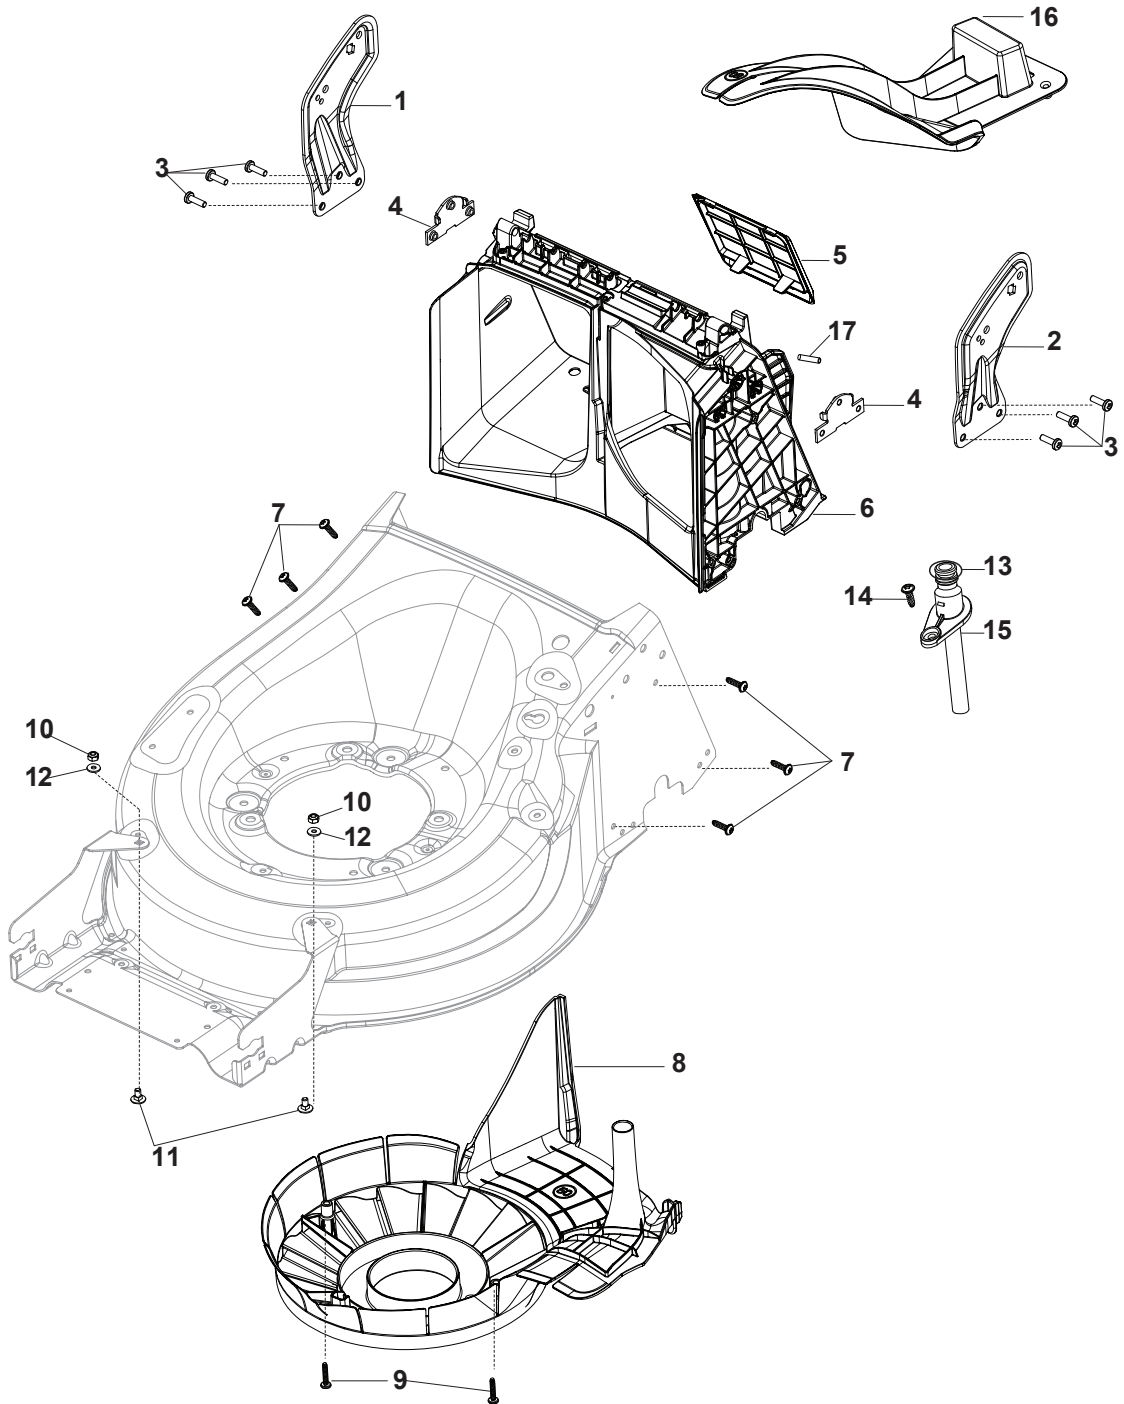

THIS INFORMATION IS NOT INTENDED FOR SALE OR RESALE, AND THIS NOTICE MUST REMAIN ON ALL COPIES.

Fig.	Quantity	Part No	Description	Notes
1	1	322055262/0	Lower Cover	
2	1	322055263/0	Upper Cover	
3	1	322602026/0	Button	
4	5	112728699/0	Screw	
5	1	125943004/0	Screw	
6	1	122450477/0	Spring	
7	1	322981471/1	Plate	
8	5	112728697/0	Screw	
9	1	322602027/0	Lens	
10	1	322602028/0	Visualizer	
11	1	112154510/0	Nut	
12	1	112523040/0	Washer	
13	1	122517873/0	Pin	
14	1	381003475/0	Lever, Height Adjustment	
15	1	322778475/0	Bracket	
16	1	112815270/0	Screw	
17	1	122450480/0	Spring	
18	2	322545152/0	Plate	
19	4	112728698/0	Screw	
20	1	322778473/0	Bracket	
21	1	181003114/0	Gear Box	
22	1	122450478/0	Spring	
23	1	381302885/0	Front Wheel Axle	
24	1	381302889/0	Rear Wheel Axle	
25	1	135063900/0	Belt	
26	2	119216035/0	Bearing	
27	1	122570134/0	Left Pinion	
28	1	122570133/0	Right Pinion	
29	4	112608600/0	Seeger	
30	2	122753000/0	Pin	
31	1	381002045/0	Wheels Control Rod	
32	2	122519823/0	Pin	
33	2	322785305/0	Support	
34	4	112728697/0	Screw	
35	2	112436051/0	Plate	
36	1	112645708/0	Pin	
37	2	322600145/0	Protection, Wheel	NOT for Delta Hole wheels
38	2	322600208/0	Protection, Wheel	

Bushing - Ø240

Ball Bearing - Ø240

Fig.	Quantity	Part No	Description	Notes
1	2	381007443/1	Wheel	
2	8	322042064/0	Bushing	
3	2	381007442/1	Wheel	
4	2	381007446/1	Wheel	
5	2	381007444/1	Wheel	
6	2	381007448/1	Wheel	
7	8	119216035/0	Bearing	
8	2	381007449/1	Wheel	
9	2	381007450/1	Wheel	
10	2	381007456/1	Wheel	

Fig.	Quantity	Part No	Description	Notes
1	1	381005195/0	Bracket-Rh	
2	1	381005197/0	Bracket-Lh	
3	6	112727801/0	Screw	
4	2	322545213/0	Plate	
5	1	322600310/0	Rear door	Not for TR/E models
6	1	322108316/0	Conveyor	
7	6	112728699/0	Screw	
8	1	322060270/0	Carter Mulching	
9	2	112728530/0	Screw	
10	2	112154510/0	Nut	
11	2	112815200/0	Screw	
12	2	112521330/0	Washer	
13	1	119035000/0	Or Ring	
14	1	112728697/0	Screw	
15	1	322034002/0	Washing Connection	
16	1	322140245/0	Deflector	
17	1	112645708/0	Pin	