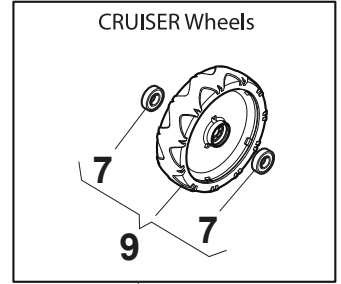

Ball Bearing Ø200 - Wheels NTD

Ball Bearing Ø280 - Wheels NTD

Fig.	Quantity	Part No	Description	Notes
1	8	119216035/0	Bearing	
2	4	381007416/2	Wheel	
4	2	381007417/2	Wheel	

Bushing - Ø180

Ball Bearing - Ø180