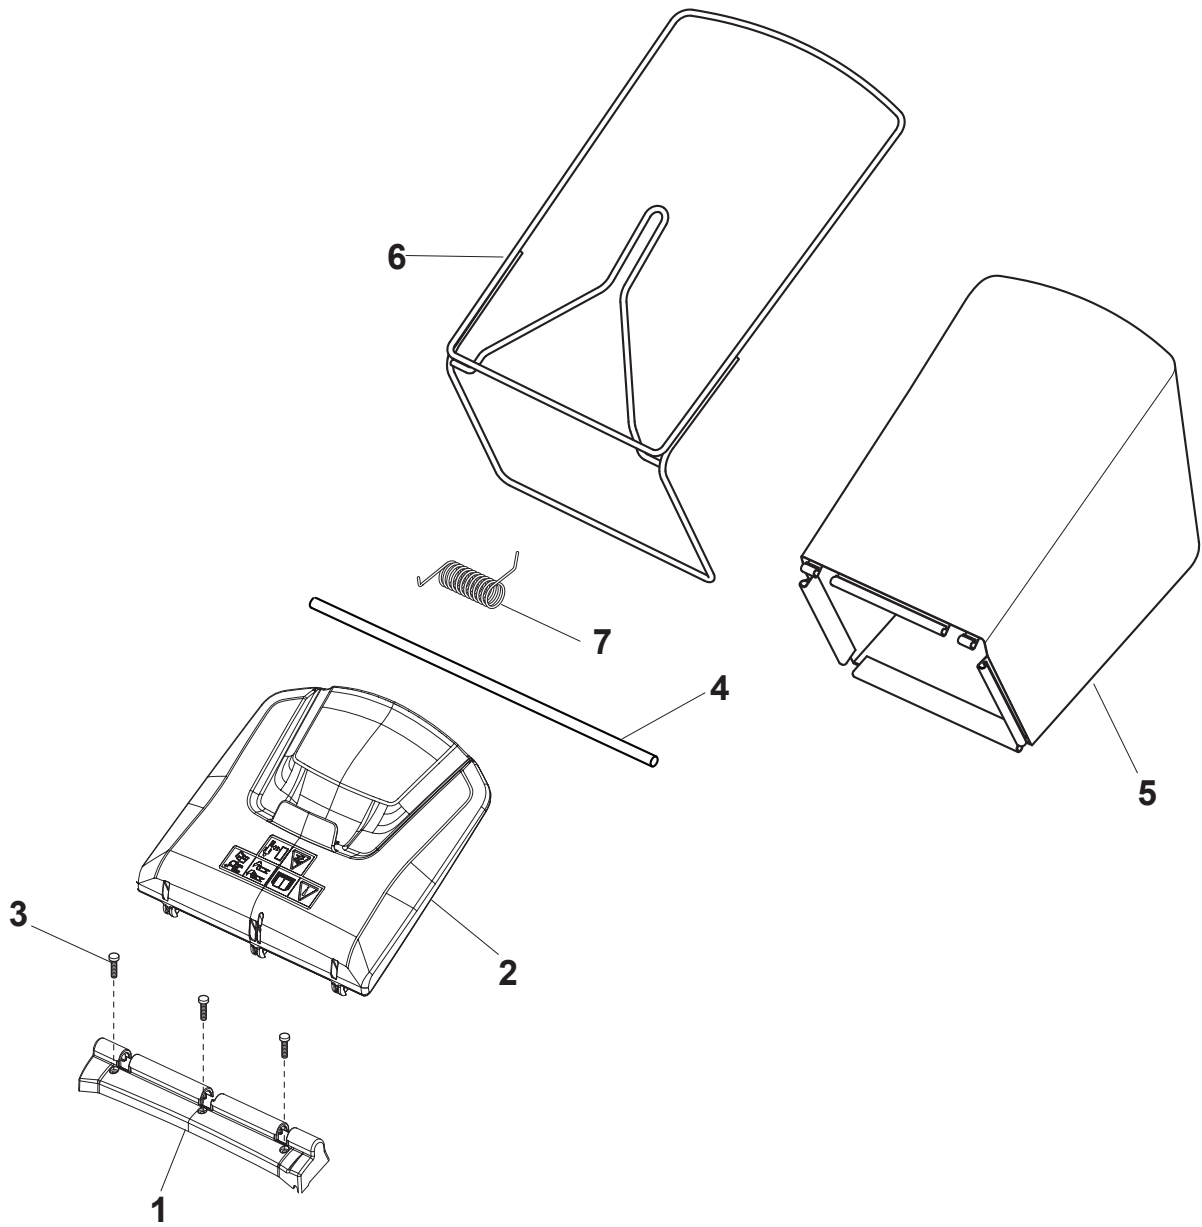

Fig.	Quantity	Part No	Description	Notes
1	1	322109569/0	Black Stone Guard Support	
2	1	322600312/0	Stone Guard, White	
2	1	322600308/0	Stone Guard, Black	
3	3	112728697/0	Screw	
4	1	122517884/0	Pin	
5	1	181102350/0	Cancas GrassCatcher	
6	1	181006410/0	Fabric Box Frame	
7	1	122450479/0	Spring