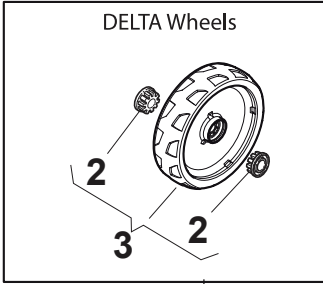

DELTA Wheel (Pierced) - Ø 200

DELTA Wheel - Ø 280

MP1 504 WE

WBH Petrol Steel **Wheels and Hub Caps**

Issue 43 - 2014

Fig.	Quantity	Part No	Description	Notes
1	8	119216035/0	Bearing	
2	2	381007477/0	Wheel	
3	2	322110640/0	Hub Cap Grey	
4	2	381007478/1	Wheel	

Ball Bearing Ø200 - Wheels NTD

Ball Bearing Ø280 - Wheels NTD

Fig.	Quantity	Part No	Description	Notes
1	8	119216035/0	Bearing	
2	4	381007416/2	Wheel	
4	2	381007417/2	Wheel	

Bushing - Ø180

Ball Bearing - Ø180

Bushing - Ø240

Ball Bearing - Ø240

Fig.	Quantity	Part No	Description	Notes
1	2	381007443/1	Wheel	
2	8	322042064/0	Bushing	
3	2	381007442/1	Wheel	
4	2	381007446/1	Wheel	
5	2	381007444/1	Wheel	
6	2	381007448/1	Wheel	
7	8	119216035/0	Bearing	
8	2	381007449/1	Wheel	
9	2	381007450/1	Wheel	
10	2	381007456/1	Wheel	