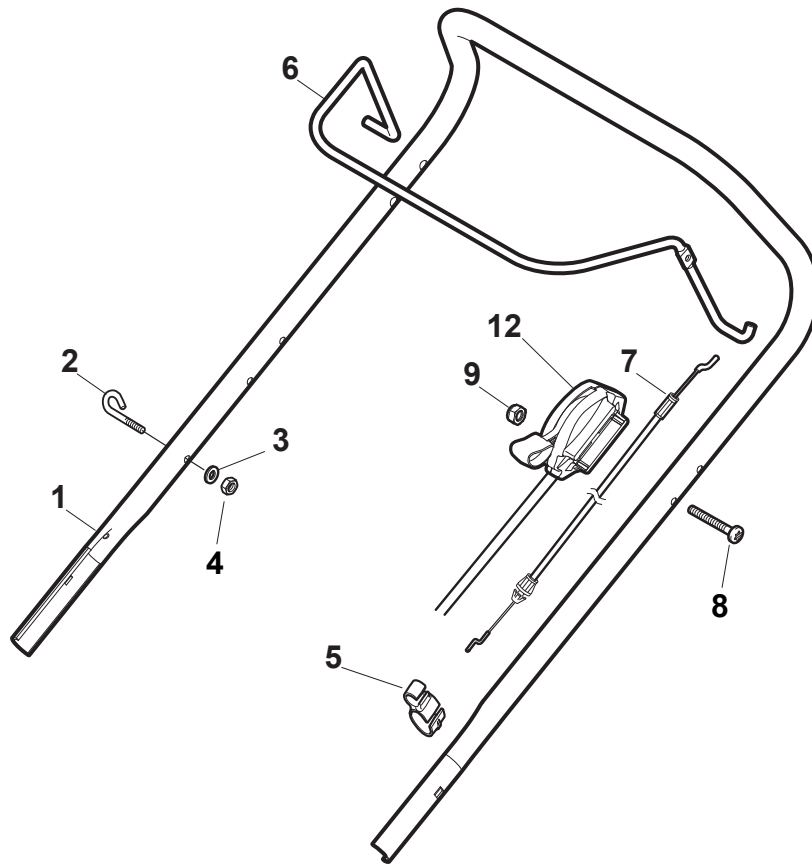

Fig.	Quantity	Part No	Description	Notes
1	1	381007563/0	Lower handle	
2	4	322680016/0	Washer	
3	4	122131750/0	Nut	
4	4	322399835/0	Knob	
5	2	381103350/0	Handle	Black
6	2	381003253/0	Handle	Black

Fig.	Quantity	Part No	Description	Notes
1	1	381006739/1	Handle, Upper Part	without Sponge
1	1	381006745/1	Handle, Upper Part with sponge handgrip	with Sponge
2	1	122430313/0	Guide Spring	
3	1	112521330/0	Washer	
4	1	112154510/0	Nut	
5	1	118390020/0	Conduit Clip	
6	1	181003363/1	Lever, Engine Brake Black	Black
6	1	381003365/0	Lever, Engine Brake Yellow	Yellow
7	1	181030053/0	Cable, Thread Engine Brake	Handle w/Lever - For B&S 675-750 Engine
7	1	181030053/0	Cable, Thread Engine Brake	Handle w/Knob - For B&S 675
7	1	181030054/0	Cable, Thread Engine Brake	Handle w/Knob - For WBE 140 Engine
7	1	181030054/0	Cable, Thread Engine Brake	Handle w/Lever - For B&S 675E Engine
7	1	181030057/0	Cable, Thread Engine Brake	Handle w/Lever - For B&S 675-750-775 Engine
7	1	181030057/0	Cable, Thread Engine Brake	Handle w/Knob - For B&S 675E
7	1	181030070/0	Cable, Thread Engine Brake	Handle w/Knob - For Honda Engine MP1 55
7	1	181030070/0	Cable, Thread Engine Brake	Handle w/Knob - For WBE0702 Engine
7	1	181030070/0	Cable, Thread Engine Brake	Handle w/Knob - For B&S 625E-850 Engine
7	1	181030087/0	Cable, Thread Engine Brake	Handle w/Knob - For B&S 750-775 Engine
7	1	181030088/0	Cable, Thread Engine Brake	Handle w/Knob - For B&S 550E-625E-675 Engine
7	1	181030088/0	Cable, Thread Engine Brake	Handle w/Knob - For Honda Engine MP1 50
7	1	181030105/0	Cable, Thread Engine Brake	Handle w/Lever - For WBE 140 Engine
7	1	181030106/0	Cable, Thread Engine Brake	Handle w/Lever - For B&S 550E-625E-850 Engine
7	1	181030106/0	Cable, Thread Engine Brake	Handle w/Lever - For WBE0702 Engine
7	1	181030106/0	Cable, Thread Engine Brake	Handle w/Lever - For Honda Engine
8	1	112727783/0	Screw	
9	1	112154510/0	Nut	
12	1	181005537/0	Throttle Cable	for Handle with Knob
12	1	181005539/0	Throttle Cable	for Handle with Lever