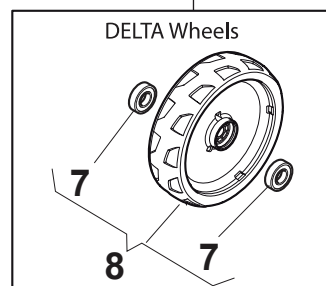

DELTA Wheel (Pierced) - Ø 200

DELTA Wheel - Ø 280

MP1 504 WE

WBH Petrol Steel **Wheels and Hub Caps**

Issue 43 - 2014

Fig.	Quantity	Part No	Description	Notes
1	8	119216035/0	Bearing	
2	2	381007477/0	Wheel	
3	2	322110640/0	Hub Cap Grey	
4	2	381007478/1	Wheel	

Ball Bearing Ø200 - Wheels NTD

Ball Bearing Ø280 - Wheels NTD

Fig.	Quantity	Part No	Description	Notes
1	8	119216035/0	Bearing	
2	4	381007416/2	Wheel	
4	2	381007417/2	Wheel	

Bushing - Ø180

Ball Bearing - Ø180

Bushing - Ø240

Ball Bearing - Ø240

Fig.	Quantity	Part No	Description	Notes
1	2	381007443/1	Wheel	
2	8	322042064/0	Bushing	
3	2	381007442/1	Wheel	
4	2	381007446/1	Wheel	
5	2	381007444/1	Wheel	
6	2	381007448/1	Wheel	
7	8	119216035/0	Bearing	
8	2	381007449/1	Wheel	
9	2	381007450/1	Wheel	
10	2	381007456/1	Wheel	