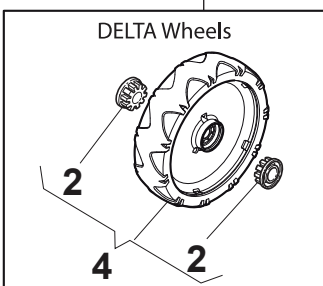

DELTA Wheel (Pierced) - Ø 200

DELTA Wheel - Ø 280

MP1 504 WE

WBH Petrol Steel **Wheels and Hub Caps**

Issue 43 - 2014

Fig.	Quantity	Part No	Description	Notes
1	8	119216035/0	Bearing	
2	2	381007477/0	Wheel	
3	2	322110640/0	Hub Cap Grey	
4	2	381007478/1	Wheel	

Ball Bearing Ø200 - Wheels NTD

Ball Bearing Ø280 - Wheels NTD

Fig.	Quantity	Part No	Description	Notes
1	8	119216035/0	Bearing	
2	4	381007416/2	Wheel	
4	2	381007417/2	Wheel	

Bushing - Ø180

Ball Bearing - Ø180

Bushing - Ø240

Ball Bearing - Ø240

Fig.	Quantity	Part No	Description	Notes
1	2	381007443/1	Wheel	
2	8	322042064/0	Bushing	
3	2	381007442/1	Wheel	
4	2	381007446/1	Wheel	
5	2	381007444/1	Wheel	
6	2	381007448/1	Wheel	
7	8	119216035/0	Bearing	
8	2	381007449/1	Wheel	
9	2	381007450/1	Wheel	
10	2	381007456/1	Wheel	