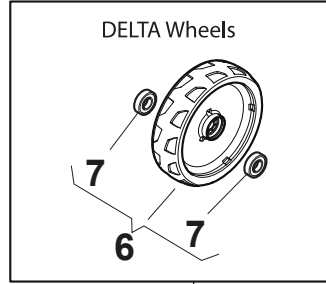

DELTA Wheel (Pierced) - Ø 200

DELTA Wheel - Ø 280

MP1 504 WE

WBH Petrol Steel **Wheels and Hub Caps**

Issue 43 - 2014

Fig.	Quantity	Part No	Description	Notes
1	8	119216035/0	Bearing	
2	2	381007477/0	Wheel	
3	2	322110640/0	Hub Cap Grey	
4	2	381007478/1	Wheel	

Ball Bearing Ø200 - Wheels NTD

Ball Bearing Ø280 - Wheels NTD

Fig.	Quantity	Part No	Description	Notes
1	8	119216035/0	Bearing	
2	4	381007416/2	Wheel	
4	2	381007417/2	Wheel	

Bushing - Ø180

Ball Bearing - Ø180

Bushing - Ø240

Ball Bearing - Ø240

Fig.	Quantity	Part No	Description	Notes
1	2	381007443/1	Wheel	
2	8	322042064/0	Bushing	
3	2	381007442/1	Wheel	
4	2	381007446/1	Wheel	
5	2	381007444/1	Wheel	
6	2	381007448/1	Wheel	
7	8	119216035/0	Bearing	
8	2	381007449/1	Wheel	
9	2	381007450/1	Wheel	
10	2	381007456/1	Wheel	