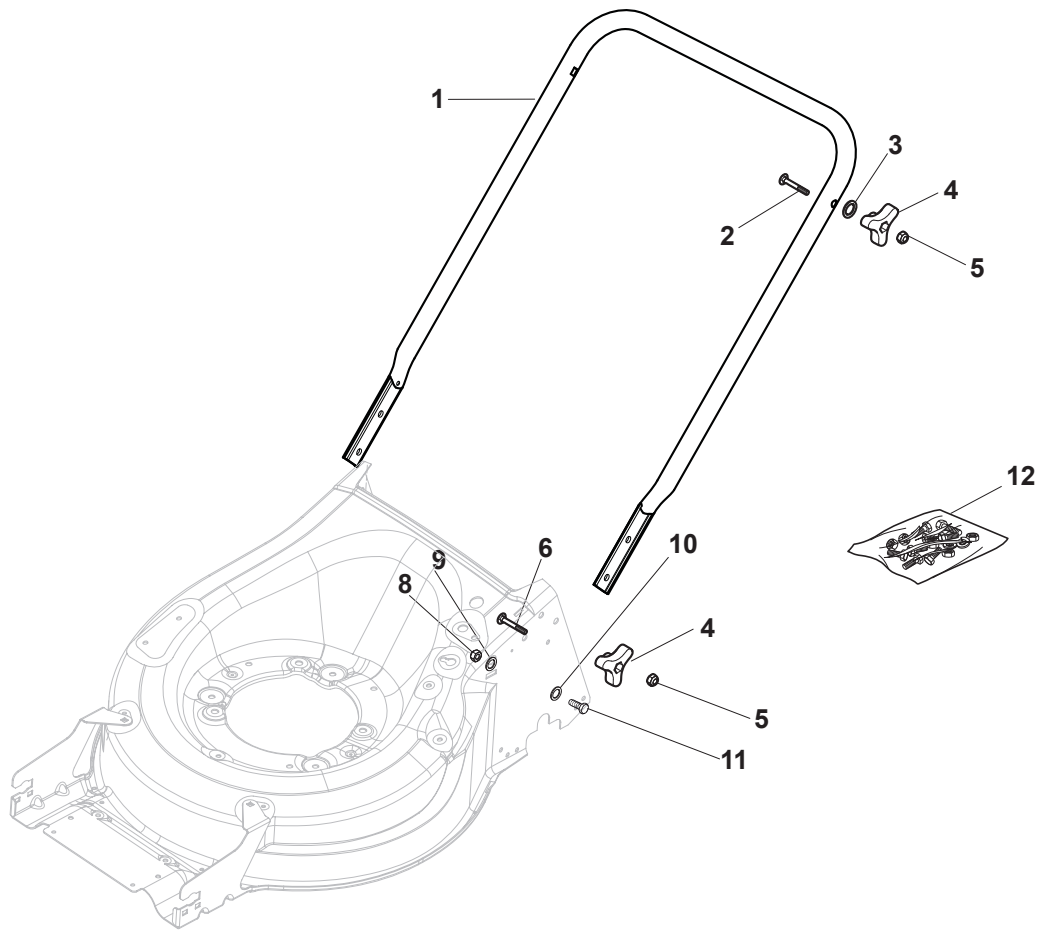

Fig.	Quantity	Part No	Description	Notes
1	1	381302883/0	Front Wheel Axle	
2	2	322785305/0	Support	
3	4	112728697/0	Screw	
4	1	322869693/0	Wheels Control Rod	
5	2	122519823/0	Pin	
6	2	112436051/0	Plate	
7	1	322778475/0	Bracket	
8	1	122450480/0	Spring	
9	1	122517873/0	Pin	
10	1	322055330/0	Cover	
11	1	112815270/0	Screw	
12	1	112523040/0	Washer	
13	2	112154510/0	Nut	
14	1	381302887/0	Rear Wheel Axle	
15	2	322545152/0	Plate	
16	4	112728698/0	Screw	
17	1	122446192/0	Spring	
18	1	122534131/0	Pin	
19	1	381003399/0	Lever, Height Adjustment	
20	1	322394506/0	Knob	
21	5	112728699/0	Screw	
22	1	135064100/0	Belt	
23	1	322778473/0	Bracket	
24	1	122450478/0	Spring	
25	1	181003115/0	Gear Box	
26	2	122753000/0	Pin	
27	4	112608600/0	Seeger	
28	2	119216035/0	Bearing	
29	1	122570133/0	Right Pinion	
30	2	122570134/0	Left Pinion	
31	4	112728697/0	Screw	
32	2	322042063/1	Bushing	
33	2	112521371/0	Washer	
34	2	322600208/0	Protection, Wheel	
35	2	322600145/0	Protection, Wheel	

Fig.	Quantity	Part No	Description	Notes
1	1	322500111/0	Front Combi	
2	6	112728697/0	Screw	
3	2	112728699/0	Screw	
4	1	322055524/0	Insert	
5	1	322226215/0	Mask, Red	
6	1	322393742/0	Handle	
7	1	381004776/0	Red Deck	

Fig.	Quantity	Part No	Description	Notes
1	1	381006785/0	Handle Lower Part	Black
2	2	112819110/0	Screw	
3	2	122671651/0	Washer	
4	2	122399900/0	Knob	
5	2	112293200/0	Nut	
6	2	112818900/0	Screw	
8	2	112155000/0	Nut	
9	2	112521350/0	Washer	
10	2	112369500/0	Elastic Washer	
11	2	112760605/0	Screw	
12	1	381008730/0	Outfit	Black