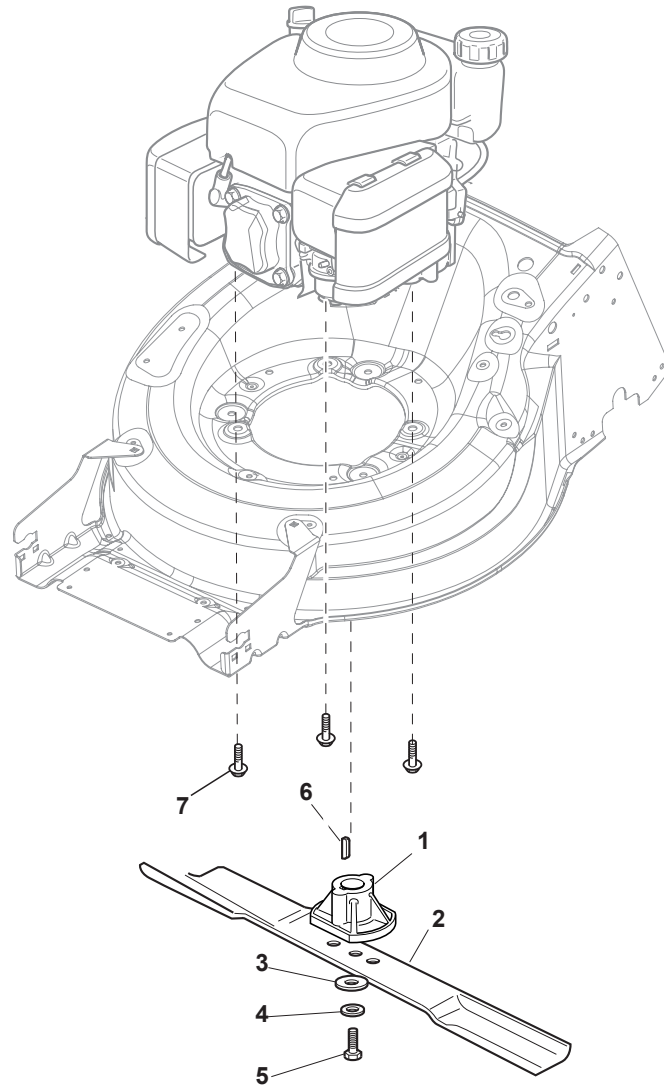

THIS INFORMATION IS NOT INTENDED FOR SALE OR RESALE, AND THIS NOTICE MUST REMAIN ON ALL COPIES.

Fig.	Quantity	Part No	Description	Notes
1	1	322055262/0	Lower Cover	
2	1	322055263/0	Upper Cover	
3	1	322602026/0	Button	
4	5	112728699/0	Screw	
5	1	125943004/0	Screw	
6	1	122450477/0	Spring	
7	1	322981471/1	Plate	
8	5	112728697/0	Screw	
9	1	322602027/0	Lens	
10	1	322602028/0	Visualizer	
11	1	112154510/0	Nut	
12	1	112523040/0	Washer	
13	1	122517873/0	Pin	
14	1	381003475/0	Lever, Height Adjustment	
15	1	322778475/0	Bracket	
16	1	112815270/0	Screw	
17	1	122450480/0	Spring	
18	2	322545152/0	Plate	
19	4	112728698/0	Screw	
20	1	322778473/0	Bracket	
21	1	181003114/0	Gear Box	
22	1	122450478/0	Spring	
23	1	381302885/0	Front Wheel Axle	
24	1	381302889/0	Rear Wheel Axle	
25	1	135063900/0	Belt	
26	2	119216035/0	Bearing	
27	1	122570134/0	Left Pinion	
28	1	122570133/0	Right Pinion	
29	4	112608600/0	Seeger	
30	2	122753000/0	Pin	
31	1	381002045/0	Wheels Control Rod	
32	2	122519823/0	Pin	
33	2	322785305/0	Support	
34	4	112728697/0	Screw	
35	2	112436051/0	Plate	
36	1	112645708/0	Pin	
37	2	322600145/0	Protection, Wheel	NOT for Delta Hole wheels
38	2	322600208/0	Protection, Wheel	

Fig.	Quantity	Part No	Description	Notes
1	1	381005195/0	Bracket-Rh	
2	1	381005197/0	Bracket-Lh	
3	6	112727801/0	Screw	
4	2	322545213/0	Plate	
5	1	322600310/0	Rear door	Not for TR/E models
6	1	322108316/0	Conveyor	
7	6	112728699/0	Screw	
8	1	322060270/0	Carter Mulching	
9	2	112728530/0	Screw	
10	2	112154510/0	Nut	
11	2	112815200/0	Screw	
12	2	112521330/0	Washer	
13	1	119035000/0	Or Ring	
14	1	112728697/0	Screw	
15	1	322034002/0	Washing Connection	
16	1	322140245/0	Deflector	
17	1	112645708/0	Pin	