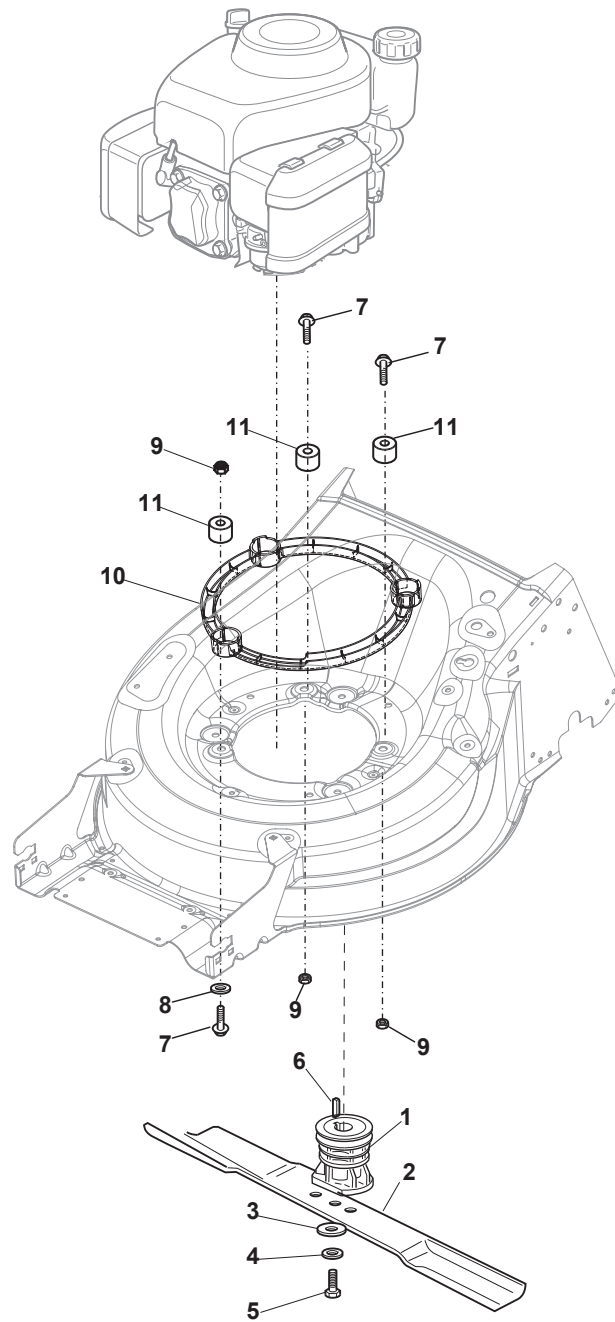

Fig.	Q.ty	Part No	Description	Notes
1	1	322055262/0	Lower Cover	
2	1	322055263/0	Upper Cover	
3	1	322602026/0	Button	
4	5	112728699/0	Screw	
5	1	125943004/0	Screw	
6	1	122450477/0	Spring	
7	1	322981471/1	Plate	
8	5	112728697/0	Screw	
9	1	322602027/0	Lens	
10	1	322602028/0	Visualizer	
11	1	112154510/0	Nut	
12	1	112523040/0	Washer	
13	1	122517873/0	Pin	
14	1	381003475/0	Lever, Height Adjustment	
15	1	322778475/0	Bracket	
16	1	112815270/0	Screw	
17	1	122450480/0	Spring	
18	2	322545152/0	Plate	
19	4	112728698/0	Screw	
20	1	322778473/0	Bracket	
21	1	181003114/0	Gear Box	
22	1	122450478/0	Spring	
23	1	381302881/0	Front Wheel Axle	
24	1	381302891/0	Rear Wheel Axle	
25	1	135063900/0	Belt	
26	2	119216035/0	Bearing	
27	1	122570110/1	Pinion Right	
28	1	122570120/1	Pinion Left	
29	4	112608600/0	Seeger	
30	2	122753000/0	Pin	
31	1	381002047/0	Wheels Control Rod	
32	2	122519820/0	Pin	
33	2	322785305/0	Support	
34	4	112728697/0	Screw	
35	2	112436051/0	Plate	
37	2	322600247/0	Protection, Wheel	
38	2	322600205/1	Protection, Wheel	
39	2	322042068/0	Bushing	
40	2	112521371/0	Washer	

Fig.	Q.ty	Part No	Description	Notes
1	1	322108315/0	Conveyor	
2	1	322600309/0	Stone Guard, Black	
3	1	122450456/0	Spring	
4	2	112604896/0	Crown Fastener	
5	2	112727803/0	Screw	
6	1	322806639/0	Fulcrum Pin	
7	2	112154510/0	Nut	
8	1	122517869/1	Pin	
9	2	118203853/0	Screw	

Fig.	Q.ty	Part No	Description	Notes
1	1	122465607/3	Hub With Pulley, Crankshaft Ø 22.2	
2	1	181004366/2	Blade	
3	1	122160400/0	Elastic Disc	
4	1	112523080/0	Washer	
5	1	112735698/0	Screw	
6	1	112139100/0	Feather, Crankshaft Ø 22,2	
7	2	112691700/0	Screw	for B&S 675EX-750EX (MP1 50) and 850E
7	3	112692050/0	Screw	for B&S 750EX (MP1 55)
8	1	112521350/0	Washer	
9	3	112154210/0	Nut	
10	1	322170964/0	Protection	
11	3	122170835/0	Spacer	
12	1	112691700/0	Screw	for B&S 750EX
12	1	112692050/0	Screw	for B&S 675EX and 850E