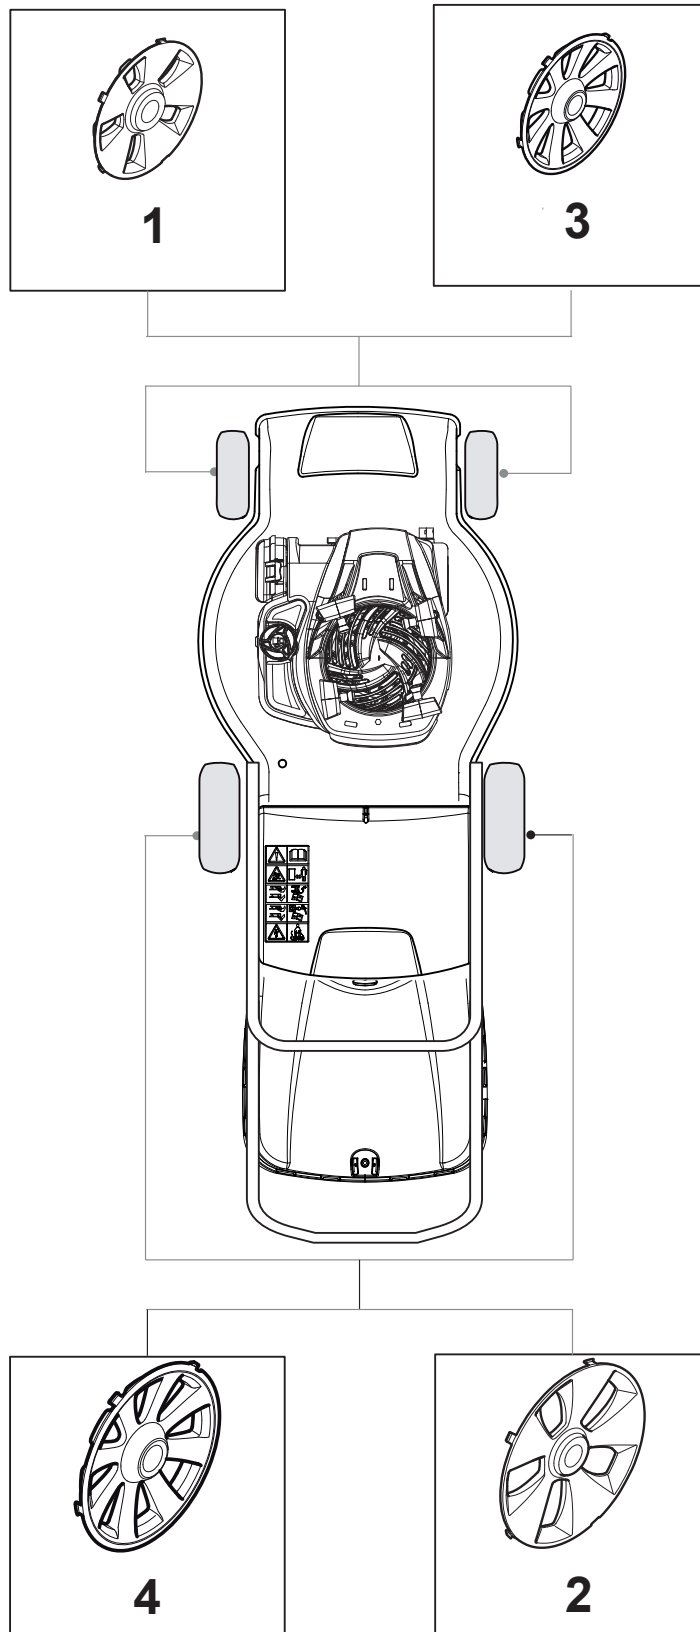

Fig.	Q.ty	Part No	Description	Notes
1	1	322055262/0	Lower Cover	
2	1	322055263/0	Upper Cover	
3	1	322602026/0	Button	
4	5	112728699/0	Screw	
5	1	125943004/0	Screw	
6	1	122450477/0	Spring	
7	1	322981471/1	Plate	
8	5	112728697/0	Screw	
9	1	322602027/0	Lens	
10	1	322602028/0	Visualizer	
11	1	112154510/0	Nut	
12	1	112523040/0	Washer	
13	1	122517873/0	Pin	
14	1	381003475/0	Lever, Height Adjustment	
15	1	322778475/0	Bracket	
16	1	112815270/0	Screw	
17	1	122450480/0	Spring	
18	2	322545152/0	Plate	
19	4	112728698/0	Screw	
20	1	322778473/0	Bracket	
21	1	181003114/0	Gear Box	
22	1	122450478/0	Spring	
23	1	381302881/0	Front Wheel Axle	
24	1	381302891/0	Rear Wheel Axle	
25	1	135063900/0	Belt	
26	2	119216035/0	Bearing	
27	1	122570110/1	Pinion Right	
28	1	122570120/1	Pinion Left	
29	4	112608600/0	Seeger	
30	2	122753000/0	Pin	
31	1	381002047/0	Wheels Control Rod	
32	2	122519820/0	Pin	
33	2	322785305/0	Support	
34	4	112728697/0	Screw	
35	2	112436051/0	Plate	
37	2	322600247/0	Protection, Wheel	
38	2	322600205/1	Protection, Wheel	
39	2	322042068/0	Bushing	
40	2	112521371/0	Washer	

Ball Bearing Ø200 - Wheels NTD

Ball Bearing Ø280 - Wheels NTD

Fig.	Q.ty	Part No	Description	Notes
1	8	119216035/0	Bearing	
2	4	381007416/2	Wheel	
4	2	381007417/2	Wheel	

DELTA Wheel (Pierced) - Ø 200

DELTA Wheel - Ø 280

Fig.	Q.ty	Part No	Description	Notes
1	2	381007477/0	Wheel	
2	8	119216035/0	Bearing	
3	2	322110640/0	Hub Cap Grey	
4	2	381007478/1	Wheel	

Fig.	Q.ty	Part No	Description	Notes
1	2	322110643/0	Hub Cap Grey	Grey
2	2	322110644/0	Hub Cap Grey	Grey
3	2	322110645/0	Hub Cap Grey	Grey
4	2	322110646/0	Hub Cap Grey	Grey

Fig.	Q.ty	Part No	Description	Notes
1	1	322108315/0	Conveyor	
2	1	322600309/0	Stone Guard, Black	
3	1	122450456/0	Spring	
4	2	112604896/0	Crown Fastener	
5	2	112727803/0	Screw	
6	1	322806639/0	Fulcrum Pin	
7	2	112154510/0	Nut	
8	1	122517869/1	Pin	
9	2	118203853/0	Screw	