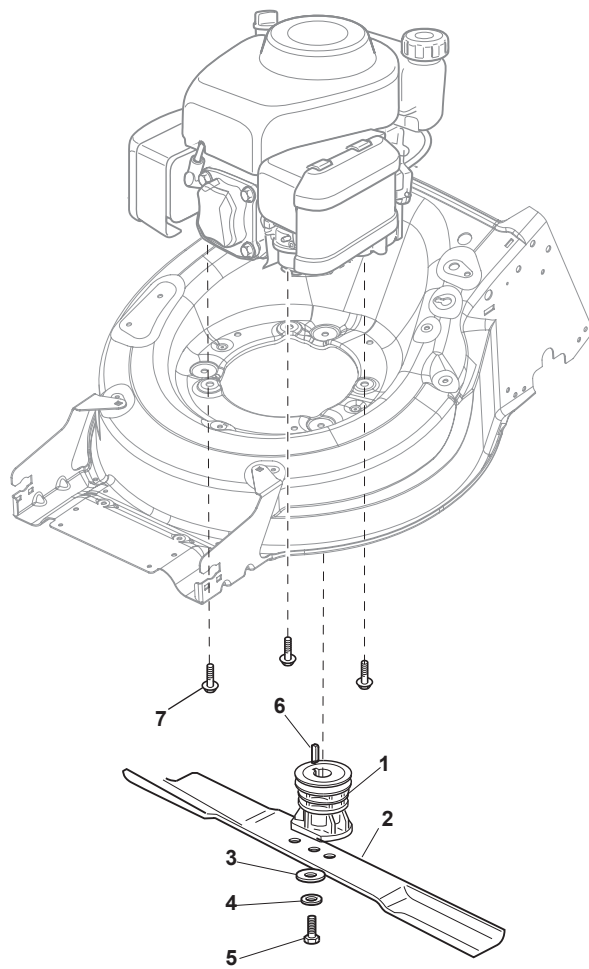

Fig.	Q.ty	Part No	Description	Notes
1	1	322055262/0	Lower Cover	
2	1	322055263/0	Upper Cover	
3	1	322602026/0	Button	
4	5	112728699/0	Screw	
5	1	125943004/0	Screw	
6	1	122450477/0	Spring	
7	1	322981471/1	Plate	
8	5	112728697/0	Screw	
9	1	322602027/0	Lens	
10	1	322602028/0	Visualizer	
11	1	112154510/0	Nut	
12	1	112523040/0	Washer	
13	1	122517873/0	Pin	
14	1	381003475/0	Lever, Height Adjustment	
15	1	322778475/0	Bracket	
16	1	112815270/0	Screw	
17	1	122450480/0	Spring	
18	2	322545152/0	Plate	
19	4	112728698/0	Screw	
20	1	322778473/0	Bracket	
21	1	181003114/0	Gear Box	
22	1	122450478/0	Spring	
23	1	381302881/0	Front Wheel Axle	
24	1	381302891/0	Rear Wheel Axle	
25	1	135063900/0	Belt	
26	2	119216035/0	Bearing	
27	1	122570110/1	Pinion Right	
28	1	122570120/1	Pinion Left	
29	4	112608600/0	Seeger	
30	2	122753000/0	Pin	
31	1	381002047/0	Wheels Control Rod	
32	2	122519820/0	Pin	
33	2	322785305/0	Support	
34	4	112728697/0	Screw	
35	2	112436051/0	Plate	
37	2	322600247/0	Protection, Wheel	
38	2	322600205/1	Protection, Wheel	
39	2	322042068/0	Bushing	
40	2	112521371/0	Washer	

Fig.	Q.ty	Part No	Description	Notes
1	1	322108315/0	Conveyor	
2	1	322600309/0	Stone Guard, Black	
3	1	122450456/0	Spring	
4	2	112604896/0	Crown Fastener	
5	2	112727803/0	Screw	
6	1	322806639/0	Fulcrum Pin	
7	2	112154510/0	Nut	
8	1	122517869/1	Pin	
9	2	118203853/0	Screw	

Fig.	Q.ty	Part No	Description	Notes
1	1	122465607/3	Hub With Pulley, Crankshaft Ø 22.2	
2	1	181004366/2	Blade	
3	1	122160400/0	Elastic Disc	
4	1	112523080/0	Washer	
5	1	112735698/0	Screw	
6	1	112139100/0	Feather, Crankshaft Ø 22,2	
7	2	112691700/0	Screw	for B&S 675EX-750EX (MP1 50) and 850E
7	3	112692050/0	Screw	for B&S 750EX (MP1 55)
8	1	112521350/0	Washer	
9	3	112154210/0	Nut	
10	1	322170964/0	Protection	
11	3	122170835/0	Spacer	
12	1	112691700/0	Screw	for B&S 750EX
12	1	112692050/0	Screw	for B&S 675EX and 850E