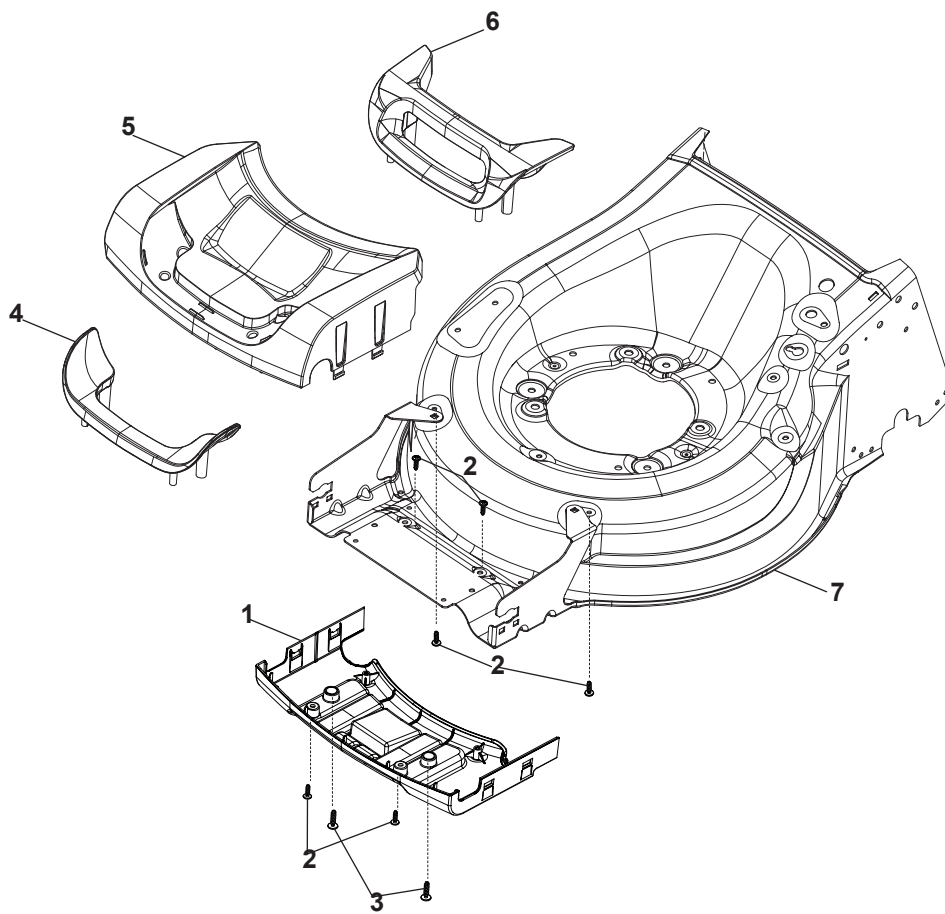

Fig.	Q.ty	Part No	Description	Notes
1	1	322055262/0	Lower Cover	
2	1	322055263/0	Upper Cover	
3	1	322602026/0	Button	
4	5	112728699/0	Screw	
5	1	125943004/0	Screw	
6	1	122450477/0	Spring	
7	1	322981471/1	Plate	
8	5	112728697/0	Screw	
9	1	322602027/0	Lens	
10	1	322602028/0	Visualizer	
11	1	112154510/0	Nut	
12	1	112523040/0	Washer	
13	1	122517873/0	Pin	
14	1	381003475/0	Lever, Height Adjustment	
15	1	322778475/0	Bracket	
16	1	112815270/0	Screw	
17	1	122450480/0	Spring	
18	2	322545152/0	Plate	
19	4	112728698/0	Screw	
20	1	322778473/0	Bracket	
21	1	181003114/0	Gear Box	
22	1	122450478/0	Spring	
23	1	381302881/0	Front Wheel Axle	
24	1	381302891/0	Rear Wheel Axle	
25	1	135063900/0	Belt	
26	2	119216035/0	Bearing	
27	1	122570110/1	Pinion Right	
28	1	122570120/1	Pinion Left	
29	4	112608600/0	Seeger	
30	2	122753000/0	Pin	
31	1	381002047/0	Wheels Control Rod	
32	2	122519820/0	Pin	
33	2	322785305/0	Support	
34	4	112728697/0	Screw	
35	2	112436051/0	Plate	
37	2	322600247/0	Protection, Wheel	
38	2	322600205/1	Protection, Wheel	
39	2	322042068/0	Bushing	
40	2	112521371/0	Washer	

MP1 504 SQE

WBH Petrol Steel Mask

Issue 11 - 2015

Fig.	Q.ty	Part No	Description	Notes
1	1	322393741/0	Handle	
2	1	322226214/0	Mask, White	
3	1	322500110/0	Front Combi	
4	6	112728697/0	Screw	
5	2	112728699/0	Screw	
6	1	381004786/0	White Deck	
6	1	381004787/0	White Deck	Side Discharge