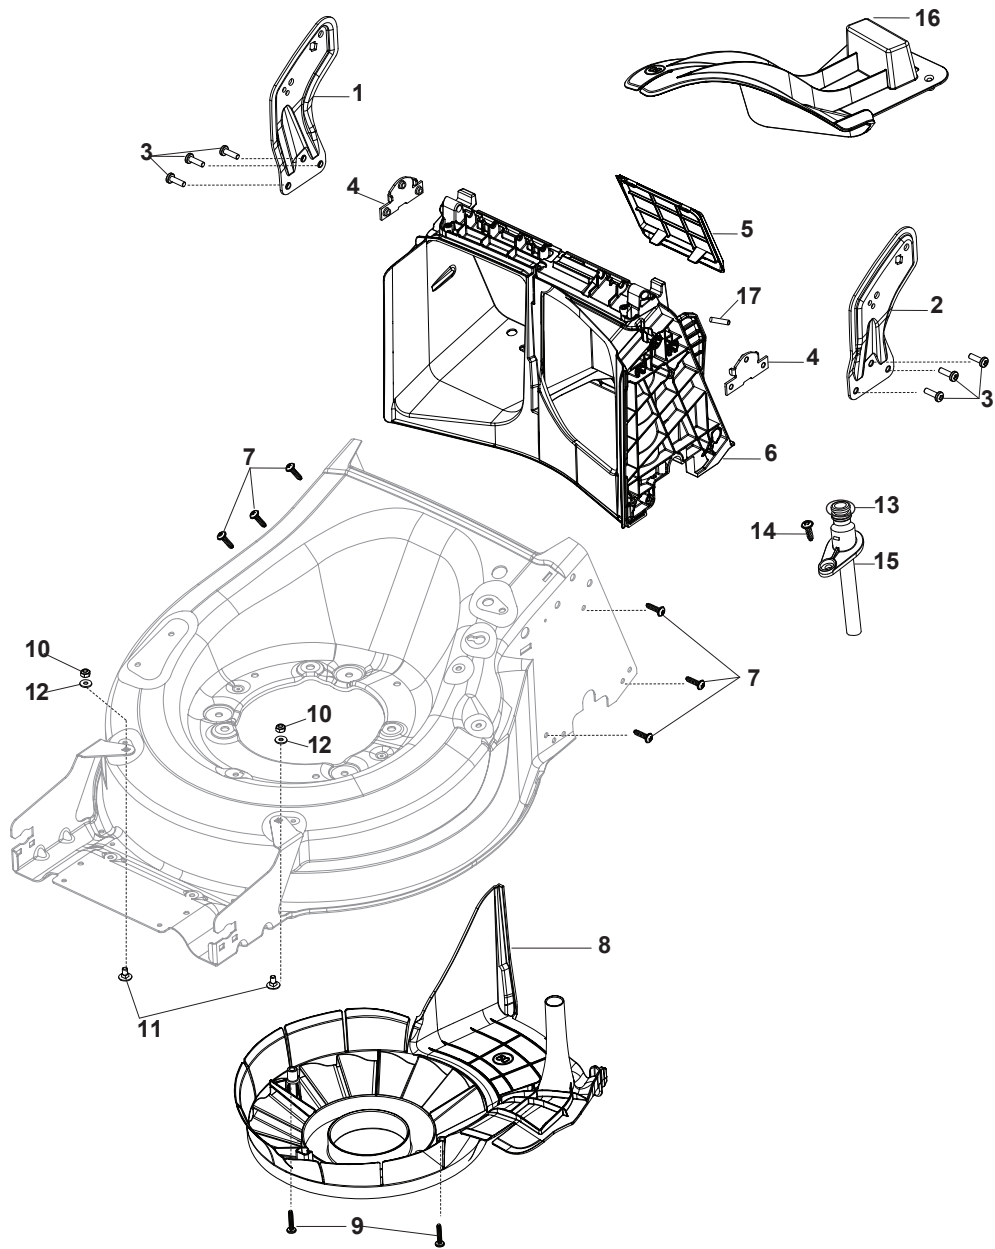

Ball Bearing Ø200 - Wheels NTD

Ball Bearing Ø280 - Wheels NTD

Fig.	Q.ty	Part No	Description	Notes
1	8	119216035/0	Bearing	
2	4	381007416/2	Wheel	
4	2	381007417/2	Wheel	

DELTA Wheel (Pierced) - Ø 200

DELTA Wheel - Ø 280

Fig.	Q.ty	Part No	Description	Notes
1	2	381007477/0	Wheel	
2	8	119216035/0	Bearing	
3	2	322110640/0	Hub Cap Grey	
4	2	381007478/1	Wheel	

Fig.	Q.ty	Part No	Description	Notes
1	2	322110643/0	Hub Cap Grey	Grey
2	2	322110644/0	Hub Cap Grey	Grey
3	2	322110645/0	Hub Cap Grey	Grey
4	2	322110646/0	Hub Cap Grey	Grey

Fig.	Q.ty	Part No	Description	Notes
1	1	381005195/0	Bracket-Rh	
2	1	381005197/0	Bracket-Lh	
3	6	112727801/0	Screw	
4	2	322545213/0	Plate	
5	1	322600310/0	Rear door	Not for TR/E models
6	1	322108316/0	Conveyor	
7	6	112728699/0	Screw	
8	1	322060270/0	Carter Mulching	
9	2	112728530/0	Screw	
10	2	112154510/0	Nut	
11	2	112815200/0	Screw	
12	2	112521330/0	Washer	
13	1	119035000/0	Or Ring	
14	1	112728697/0	Screw	
15	1	322034002/0	Washing Connection	
16	1	322140245/0	Deflector	
17	1	112645708/0	Pin	

Fig.	Q.ty	Part No	Description	Notes
1	1	322108315/0	Conveyor	
2	1	322600309/0	Stone Guard, Black	
3	1	122450456/0	Spring	
4	2	112604896/0	Crown Fastener	
5	2	112727803/0	Screw	
6	1	322806639/0	Fulcrum Pin	
7	2	112154510/0	Nut	
8	1	122517869/1	Pin	
9	2	118203853/0	Screw	