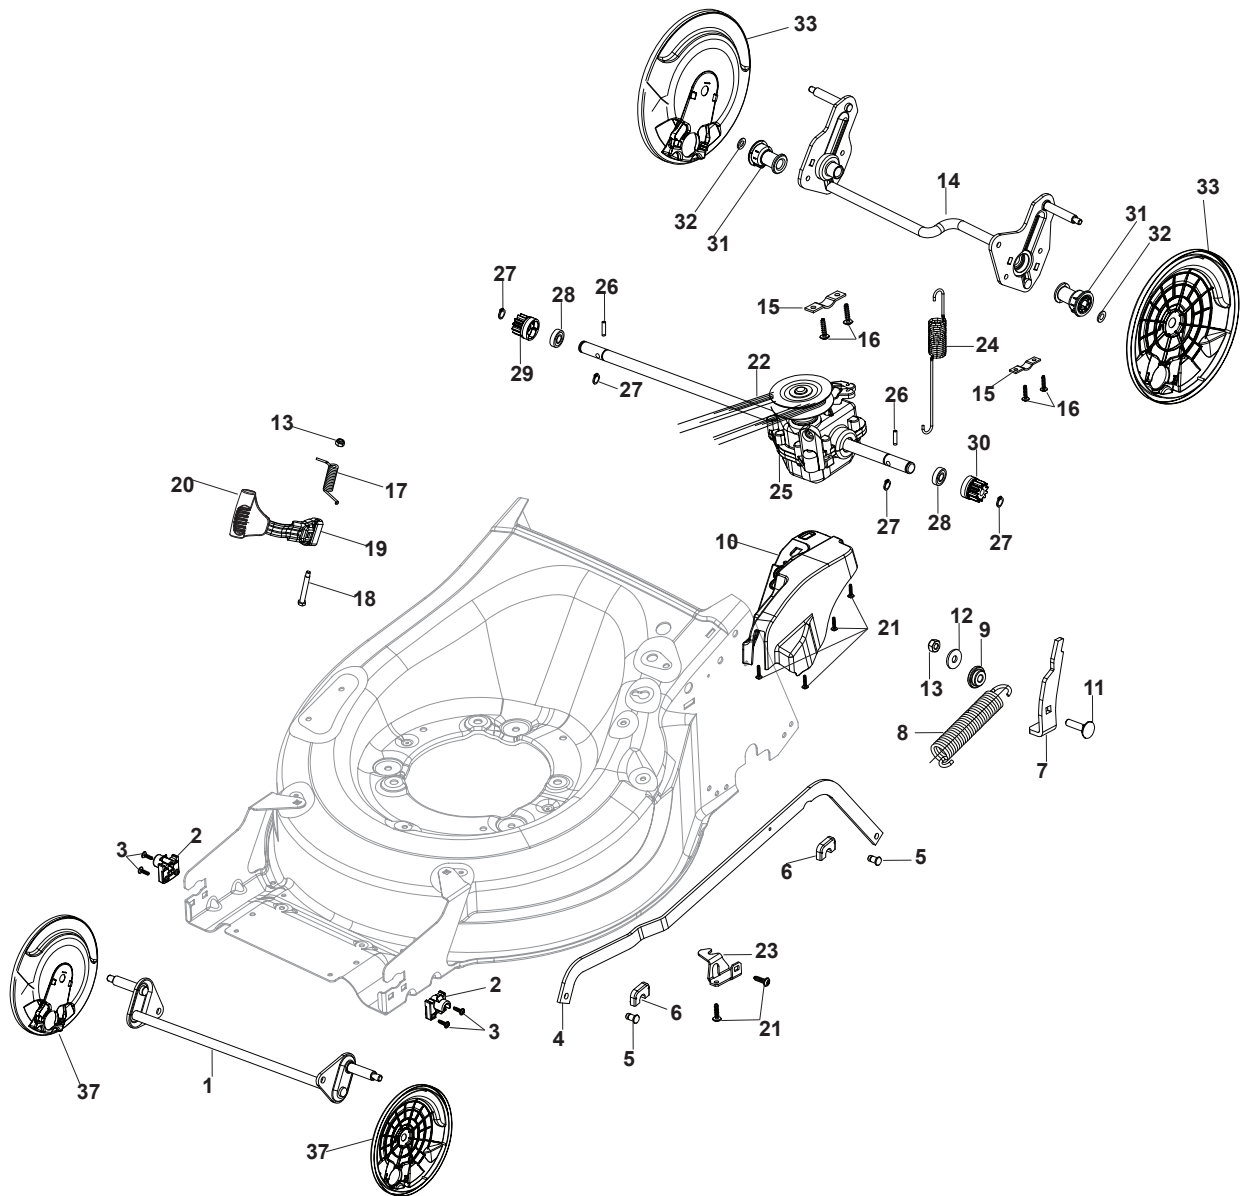

THIS INFORMATION IS NOT INTENDED FOR SALE OR RESALE, AND THIS NOTICE MUST REMAIN ON ALL COPIES.

Fig.	Q.ty	Part No	Description	Notes
1	1	381302881/0	Front Wheel Axle	
2	2	322785305/0	Support	
3	4	112728697/0	Screw	
4	1	322869695/0	Wheels Control Rod	
5	2	122519820/0	Pin	
6	2	112436051/0	Plate	
7	1	322778475/0	Bracket	
8	1	122450480/0	Spring	
9	1	122517873/0	Pin	
10	1	322055329/0	Cover	
11	1	112815270/0	Screw	
12	1	112523040/0	Washer	
13	2	112154510/0	Nut	
14	1	381302895/0	Rear Wheel Axle	
15	2	322545152/0	Plate	
16	4	112728698/0	Screw	
17	1	122446192/0	Spring	
18	1	122534131/0	Pin	
19	1	322322855/0	Wheels Adjusting Lever	
20	1	322394506/0	Knob	
21	5	112728699/0	Screw	
22	1	135063900/0	Belt	
23	1	322778473/0	Bracket	
24	1	122450478/0	Spring	
25	1	181003115/0	Gear Box	
26	2	122753000/0	Pin	
27	4	112608600/0	Seeger	
28	2	119216035/0	Bearing	
29	1	122570110/1	Pinion Right	
30	1	122570120/1	Pinion Left	
31	2	322042066/0	Bushing	
32	2	112521371/0	Washer	
33	2	322600205/1	Protection, Wheel	
34	2	322600247/0	Protection, Wheel	