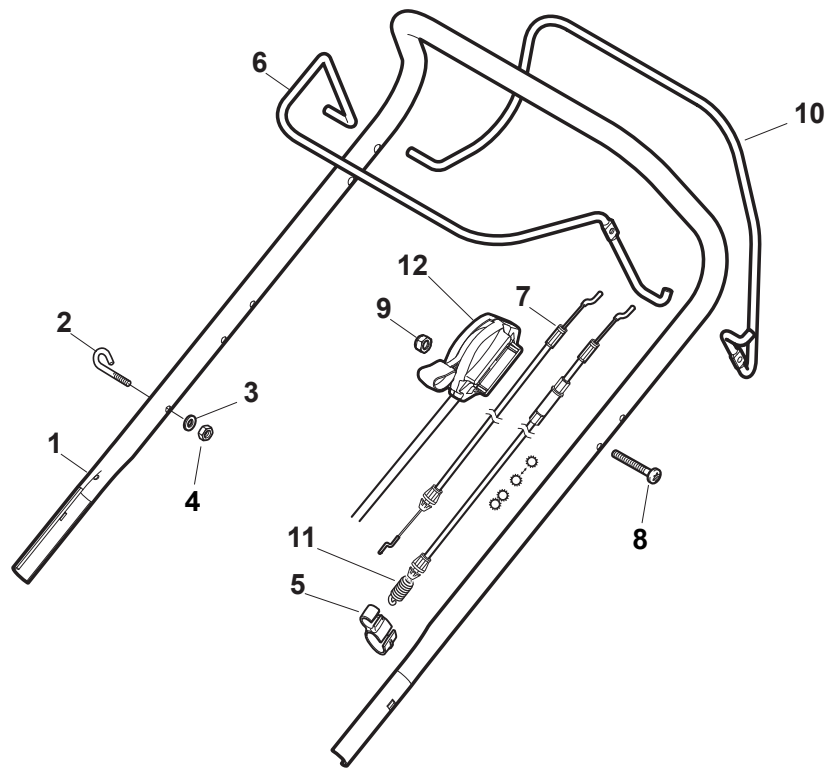

Fig.	Q.ty	Part No	Description	Notes
1	1	381006785/0	Handle Lower Part	Black
2	2	112819110/0	Screw	
3	2	122671651/0	Washer	
4	2	122399900/0	Knob	
5	2	112293200/0	Nut	
6	2	112818900/0	Screw	
8	2	112155000/0	Nut	
9	2	112521350/0	Washer	
10	2	112369500/0	Elastic Washer	
11	2	112760605/0	Screw	
12	1	381008730/0	Outfit	Black

MP1 504 SQE

WBH Petrol Steel Handle, Lower Part

Issue 11 - 2015

Fig.	Q.ty	Part No	Description	Notes
1	1	381007563/0	Lower handle	
2	4	122131750/0	Nut	
3	4	322399835/0	Knob	
4	4	322680016/0	Washer	
5	2	381103350/0	Handle	Black
6	2	381003253/0	Handle	Black