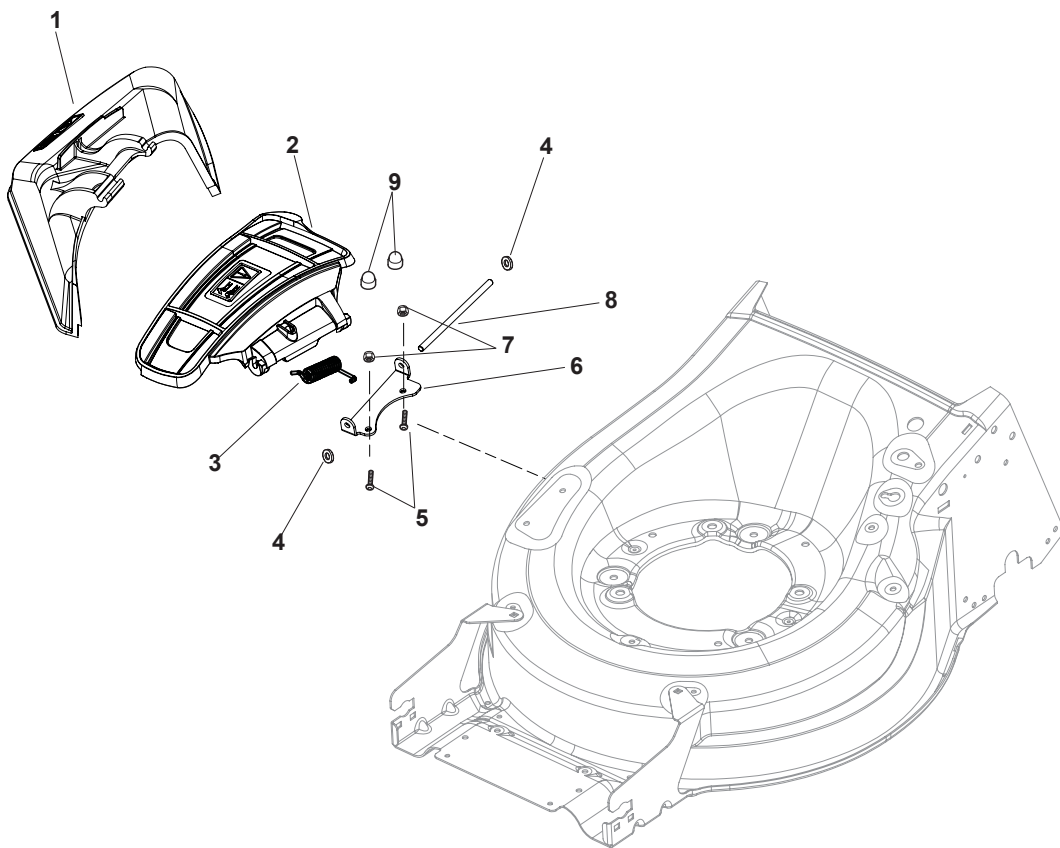

Fig.	Q.ty	Part No	Description	Notes
1	1	381005195/0	Bracket-Rh	
2	1	381005197/0	Bracket-Lh	
3	6	112727801/0	Screw	
4	2	322545213/0	Plate	
5	1	322600310/0	Rear door	Not for TR/E models
6	1	322108316/0	Conveyor	
7	6	112728699/0	Screw	
8	1	322060270/0	Carter Mulching	
9	2	112728530/0	Screw	
10	2	112154510/0	Nut	
11	2	112815200/0	Screw	
12	2	112521330/0	Washer	
13	1	119035000/0	Or Ring	
14	1	112728697/0	Screw	
15	1	322034002/0	Washing Connection	
16	1	322140245/0	Deflector	
17	1	112645708/0	Pin	

Fig.	Q.ty	Part No	Description	Notes
1	1	322108315/0	Conveyor	
2	1	322600309/0	Stone Guard, Black	
3	1	122450456/0	Spring	
4	2	112604896/0	Crown Fastener	
5	2	112727803/0	Screw	
6	1	322806639/0	Fulcrum Pin	
7	2	112154510/0	Nut	
8	1	122517869/1	Pin	
9	2	118203853/0	Screw	