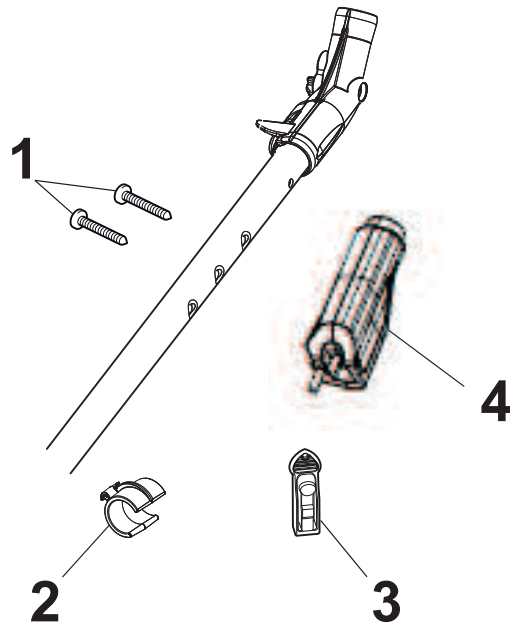

Fig.	Q.ty	Part No	Description	Notes
1	2	112728702/0	Screw	
2	1	112728691/0	Screw	
3	1	322722801/0	Starting Block Outer Half-Bearing	
4	1	118450051/0	Switch	
5	1	322722800/0	Starting Block Inner Half-Bearing	
6	1	118204120/0	Battery Charger	CE plug
6	1	118204136/0	Battery Charger	CE plugg with B&S 775 IS
6	1	118204121/0	Battery Charger	Uk plug
7	1	133320015/0	Fastpoint Clamp Art.0377.Aa00	
8	1	118204196/0	Electric Start Wire	For B&S Engines
10	1	118390021/0	Conduit Clip	
11	1	322109533/0	Battery Holder	
12	1	118120052/0	Battery	
13	1	112728706/0	Screw	
14	1	325160039/0	Spacer	