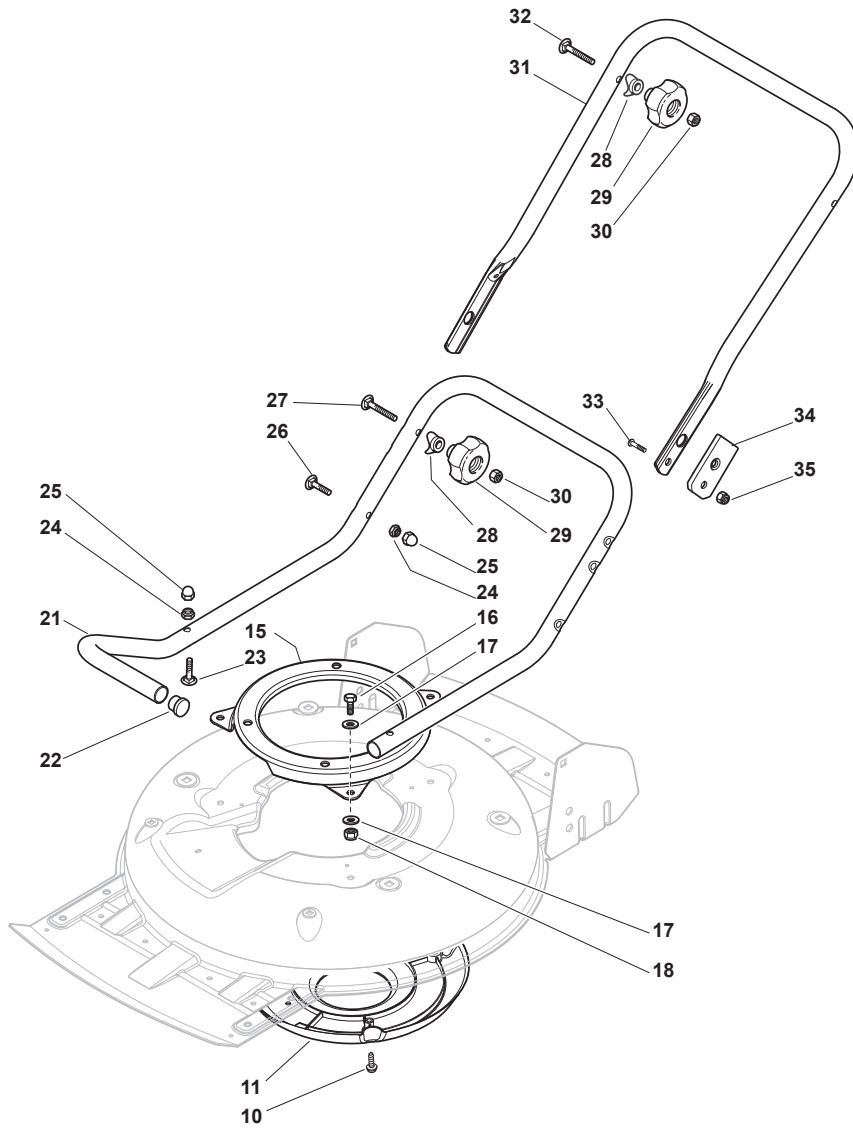

THIS INFORMATION IS NOT INTENDED FOR SALE OR RESALE, AND THIS NOTICE MUST REMAIN ON ALL COPIES.

Fig.	Quantity	Part No	Description	Notes
5	4	381005175/0	Support, Wheel	
1	4	112293200/0	Nut	
2	4	112583500/0	Grower	
3	4	112523070/0	Washer	
4	4	322735547/0	Sector, Height Adjustment	
6	4	481003286/0	Lever, Height Adjustment	
7	4	122519811/0	Pin	
8	1	381004734/0	Grey Deck	

Fig.	Quantity	Part No	Description	Notes
1	1	322226097/1	Mask, Yellow	
1	1	322226098/1	Mask, Grey	
1	1	322226133/0	Mask, Black	
1	1	322226197/0	Mask, Grey Ncs S8000-N	
2	2	112728450/0	Screw	
3	1	322778421/0	Left Bracket	
6	4	112792611/0	Screw	
7	1	322778419/0	Right Bracket	
8	4	112293201/0	Nut	
9	2	112815200/0	Screw	
10	2	322020400/0	Fairlead	
11	2	112728523/0	Screw	
12	2	112292102/0	Nut	
13	1	133320506/0	Fairlead	

Fig.	Quantity	Part No	Description	Notes
10	3	112728530/0	Screw	
11	1	322060220/0	Belt Protection	
15	1	322207219/1	Flange	
16	3	112793102/0	Screw	
17	6	112523060/0	Washer	
18	3	112155000/0	Nut	
22	2	118566110/0	Push Rod	
23	4	112818900/0	Screw	
24	4	112155000/0	Nut	
25	4	118203854/0	Screw	
26	4	112818900/0	Screw	
27	2	112819202/0	Screw	
28	4	122680006/1	Washer	
29	4	322399804/1	Nut	
30	4	112293200/0	Nut	
31	1	381006669/0	Handle, Middle Part Black	
32	2	112819201/0	Screw	
33	2	112760475/0	Screw	
34	2	322551578/0	Plate	
35	2	112154330/0	Nut	

Fig.	Quantity	Part No	Description	Notes
1	1	381007017/2	Handle, Upper Part	
2	2	122192000/1	Clamp	
3	1	381600547/0	Dead Hand Switch CE	CE plugg
3	1	381600548/0	Dead Hand Switch UK	UK plugg
4	2	112728701/0	Screw	
5	1	322195101/4	Fairlead	
6	1	122192151/0	Fairlead Holder Clamp	
7	1	322319529/0	Leva Salvamotore	
CE	1	381600547/0	Dead Hand Switch CE	
UK	1	381600548/0	Dead Hand Switch UK	