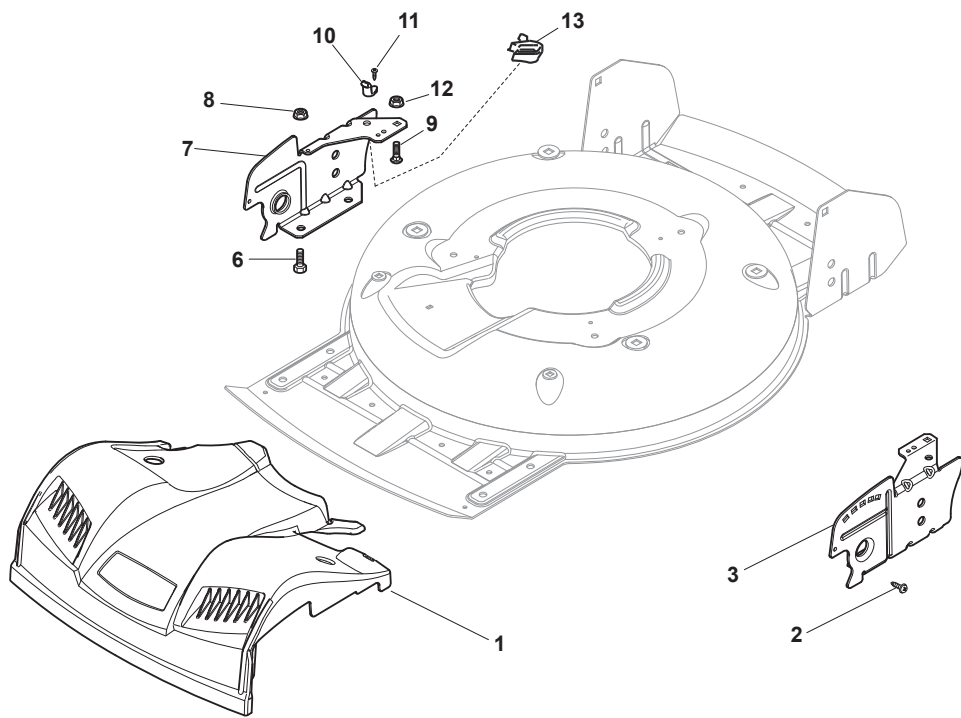

THIS INFORMATION IS NOT INTENDED FOR SALE OR RESALE, AND THIS NOTICE MUST REMAIN ON ALL COPIES.

Fig.	Quantity	Part No	Description	Notes
5	4	381005175/0	Support, Wheel	
1	4	112293200/0	Nut	
2	4	112583500/0	Grower	
3	4	112523070/0	Washer	
4	4	322735547/0	Sector, Height Adjustment	
6	4	481003286/0	Lever, Height Adjustment	
7	4	122519811/0	Pin	
8	1	381004734/0	Grey Deck	

Fig.	Quantity	Part No	Description	Notes
1	1	322226097/1	Mask, Yellow	
1	1	322226098/1	Mask, Grey	
1	1	322226133/0	Mask, Black	
1	1	322226197/0	Mask, Grey Ncs S8000-N	
2	2	112728450/0	Screw	
3	1	322778421/0	Left Bracket	
6	4	112792611/0	Screw	
7	1	322778419/0	Right Bracket	
8	4	112293201/0	Nut	
9	2	112815200/0	Screw	
10	2	322020400/0	Fairlead	
11	2	112728523/0	Screw	
12	2	112292102/0	Nut	
13	1	133320506/0	Fairlead	

Fig.	Quantity	Part No	Description	Notes
10	3	112728530/0	Screw	
11	1	322060220/0	Belt Protection	
15	1	322207219/1	Flange	
16	3	112793102/0	Screw	
17	6	112523060/0	Washer	
18	3	112155000/0	Nut	
22	2	118566110/0	Push Rod	
23	4	112818900/0	Screw	
24	4	112155000/0	Nut	
25	4	118203854/0	Screw	
26	4	112818900/0	Screw	
27	2	112819202/0	Screw	
28	4	122680006/1	Washer	
29	4	322399804/1	Nut	
30	4	112293200/0	Nut	
31	1	381006669/0	Handle, Middle Part Black	
32	2	112819201/0	Screw	
33	2	112760475/0	Screw	
34	2	322551578/0	Plate	
35	2	112154330/0	Nut	

Fig.	Quantity	Part No	Description	Notes
1	1	381007017/2	Handle, Upper Part	
2	2	122192000/1	Clamp	
3	1	381600547/0	Dead Hand Switch CE	CE plugg
3	1	381600548/0	Dead Hand Switch UK	UK plugg
4	2	112728701/0	Screw	
5	1	322195101/4	Fairlead	
6	1	122192151/0	Fairlead Holder Clamp	
7	1	322319529/0	Leva Salvamotore	
CE	1	381600547/0	Dead Hand Switch CE	
UK	1	381600548/0	Dead Hand Switch UK	