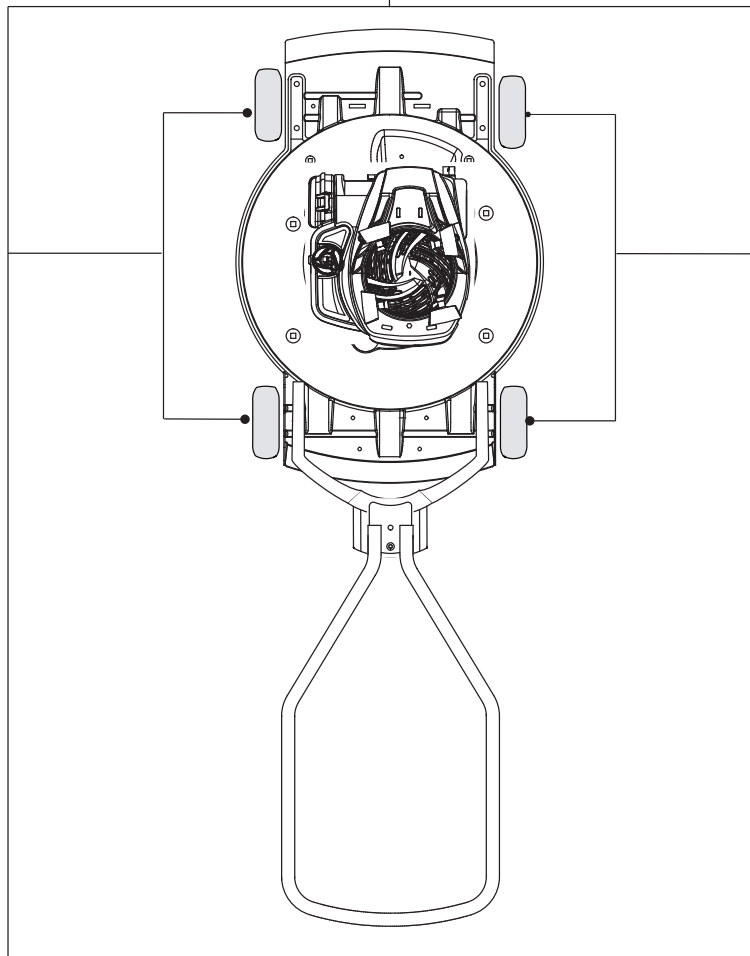

Fig.	Quantity	Part No	Description	Notes
1	1	381007017/2	Handle, Upper Part	
2	2	122192000/1	Clamp	
3	1	381600547/0	Dead Hand Switch CE	CE plugg
3	1	381600548/0	Dead Hand Switch UK	UK plugg
4	2	112728701/0	Screw	
5	1	322195101/4	Fairlead	
6	1	122192151/0	Fairlead Holder Clamp	
7	1	322319529/0	Leva Salvamotore	
CE	1	381600547/0	Dead Hand Switch CE	
UK	1	381600548/0	Dead Hand Switch UK	

Fig.	Quantity	Part No	Description	Notes
3	1	381600548/0	Dead Hand Switch UK	UK plugg
3	1	381600547/0	Dead Hand Switch CE	CE plugg
1	1	381007017/2	Handle, Upper Part	
2	2	122192000/1	Clamp	
4	4	112728701/0	Screw	
5	1	322195101/4	Fairlead	
6	1	122010251/0	Hook	
7	1	322230350/1	Left Fulcrum	
8	1	122450115/0	Spring	
9	1	322785144/1	Support	
10	1	322322881/1	Lever, Engine Brake Black	
10	1	322322884/1	Lever, Engine Brake Red	
10	1	322322885/1	Lever, Engine Brake Yellow	
CE	1	381600547/0	Dead Hand Switch CE	
UK	1	381600548/0	Dead Hand Switch UK	

Eco Stiga Wheels - Ø 210

Spark Aluminium Wheels - Ø 210

Fig.	Quantity	Part No	Description	Notes
1	4	381007490/0	Wheel	
2	8	119216035/0	Bearing	
3	4	381007487/0	Wheel	
4	8	112521350/0	Washer	
5	8	112155000/0	Nut	
6	4	322110653/0	Hub Cap	
7	4	322110314/0	Hub Cap Grey	
8	4	322110348/0	Hub Cap Grey	
9	4	322110382/0	Hub Cap Grey	
10	4	322110416/0	Hub Cap Grey	
11	4	322110492/0	Hub Cap Grey	
11	4	322110563/0	Hub Cap Yellow	
12	4	322110494/0	Hub Cap Grey	
13	4	322110496/0	Hub Cap Grey	