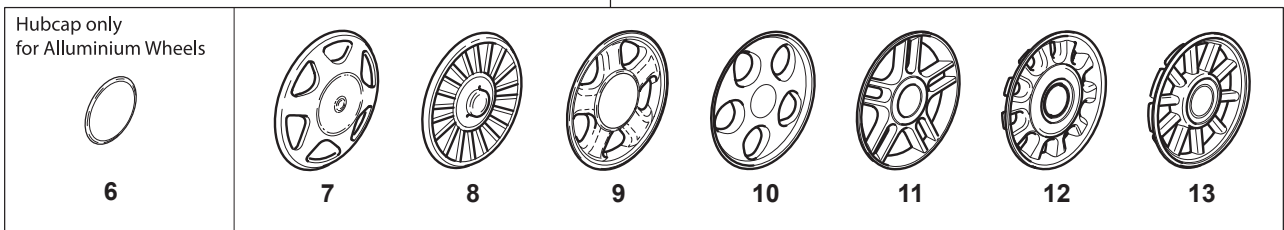

Fig.	Quantity	Part No	Description	Notes
3	1	381600548/0	Dead Hand Switch UK	UK plugg
3	1	381600547/0	Dead Hand Switch CE	CE plugg
1	1	381007017/2	Handle, Upper Part	
2	2	122192000/1	Clamp	
4	4	112728701/0	Screw	
5	1	322195101/4	Fairlead	
6	1	122010251/0	Hook	
7	1	322230350/1	Left Fulcrum	
8	1	122450115/0	Spring	
9	1	322785144/1	Support	
10	1	322322881/1	Lever, Engine Brake Black	
10	1	322322884/1	Lever, Engine Brake Red	
10	1	322322885/1	Lever, Engine Brake Yellow	
CE	1	381600547/0	Dead Hand Switch CE	
UK	1	381600548/0	Dead Hand Switch UK	

Eco Stiga Wheels - Ø 210

Spark Aluminium Wheels - Ø 210

Fig.	Quantity	Part No	Description	Notes
1	4	381007490/0	Wheel	
2	8	119216035/0	Bearing	
3	4	381007487/0	Wheel	
4	8	112521350/0	Washer	
5	8	112155000/0	Nut	
6	4	322110653/0	Hub Cap	
7	4	322110314/0	Hub Cap Grey	
8	4	322110348/0	Hub Cap Grey	
9	4	322110382/0	Hub Cap Grey	
10	4	322110416/0	Hub Cap Grey	
11	4	322110492/0	Hub Cap Grey	
11	4	322110563/0	Hub Cap Yellow	
12	4	322110494/0	Hub Cap Grey	
13	4	322110496/0	Hub Cap Grey	