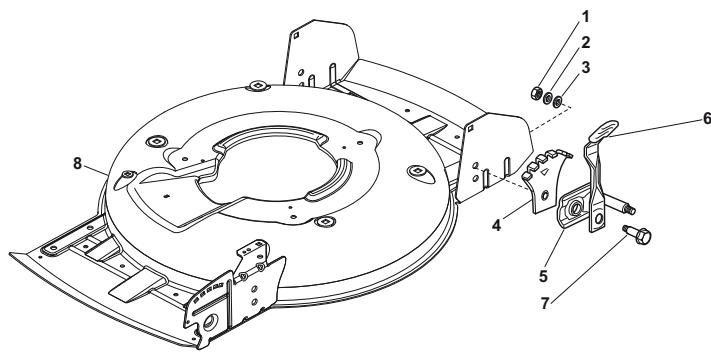

THIS INFORMATION IS NOT INTENDED FOR SALE OR RESALE, AND THIS NOTICE MUST REMAIN ON ALL COPIES.

Fig.	Quantity	Part No	Description	Notes
5	4	381005175/0	Support, Wheel	
1	4	112293200/0	Nut	
2	4	112583500/0	Grower	
3	4	112523070/0	Washer	
4	4	322735547/0	Sector, Height Adjustment	
6	4	481003286/0	Lever, Height Adjustment	
7	4	122519811/0	Pin	
8	1	381004734/0	Grey Deck	

Fig.	Quantity	Part No	Description	Notes
1	1	322226097/1	Mask, Yellow	
1	1	322226098/1	Mask, Grey	
1	1	322226133/0	Mask, Black	
1	1	322226197/0	Mask, Grey Ncs S8000-N	
2	2	112728450/0	Screw	
3	1	322778421/0	Left Bracket	
6	4	112792611/0	Screw	
7	1	322778419/0	Right Bracket	
8	4	112293201/0	Nut	
9	2	112815200/0	Screw	
10	2	322020400/0	Fairlead	
11	2	112728523/0	Screw	
12	2	112292102/0	Nut	
13	1	133320506/0	Fairlead	

Fig.	Quantity	Part No	Description	Notes
10	3	112728530/0	Screw	
11	1	322060220/0	Belt Protection	
15	1	322207219/1	Flange	
16	3	112793102/0	Screw	
17	6	112523060/0	Washer	
18	3	112155000/0	Nut	
22	2	118566110/0	Push Rod	
23	4	112818900/0	Screw	
24	4	112155000/0	Nut	
25	4	118203854/0	Screw	
26	4	112818900/0	Screw	
27	2	112819202/0	Screw	
28	4	122680006/1	Washer	
29	4	322399804/1	Nut	
30	4	112293200/0	Nut	
31	1	381006669/0	Handle, Middle Part Black	
32	2	112819201/0	Screw	
33	2	112760475/0	Screw	
34	2	322551578/0	Plate	
35	2	112154330/0	Nut	

Fig.	Quantity	Part No	Description	Notes
1	1	381007017/2	Handle, Upper Part	
2	2	122192000/1	Clamp	
3	1	381600547/0	Dead Hand Switch CE	CE plugg
3	1	381600548/0	Dead Hand Switch UK	UK plugg
4	2	112728701/0	Screw	
5	1	322195101/4	Fairlead	
6	1	122192151/0	Fairlead Holder Clamp	
7	1	322319529/0	Leva Salvamotore	
CE	1	381600547/0	Dead Hand Switch CE	
UK	1	381600548/0	Dead Hand Switch UK	