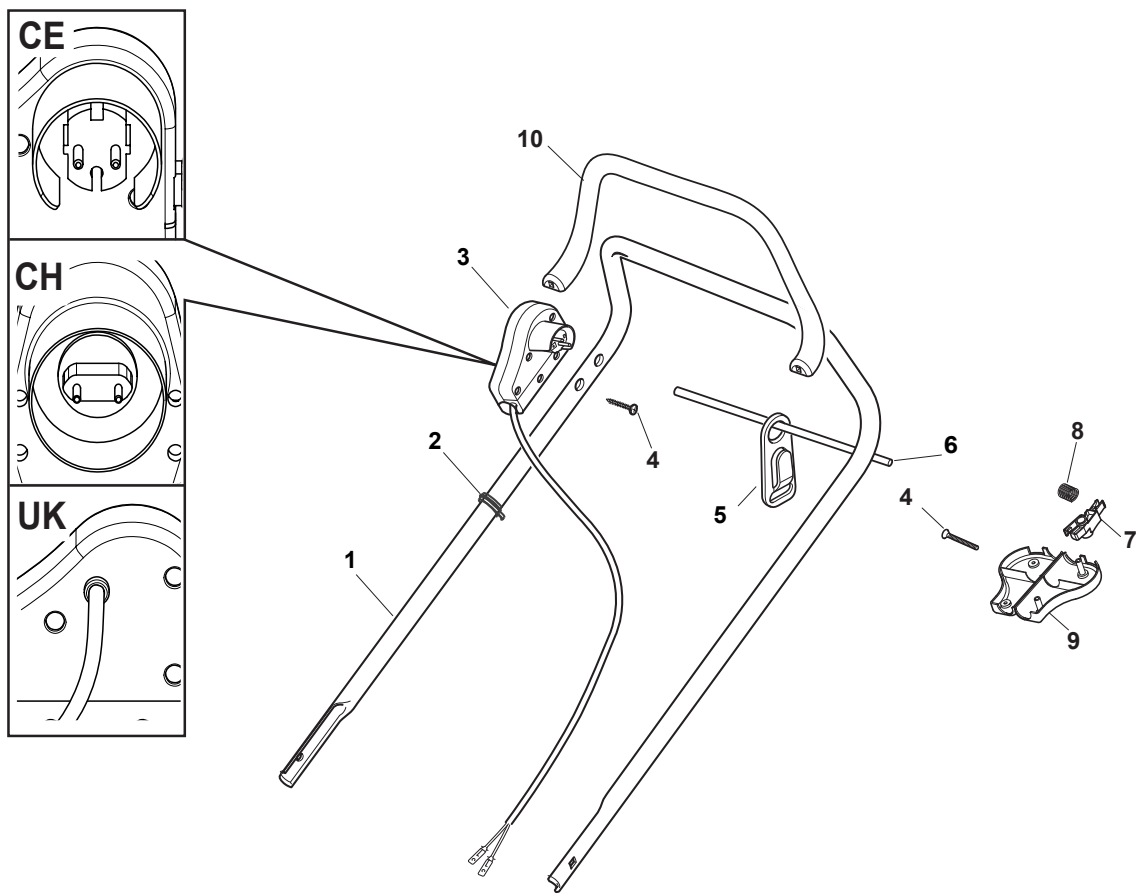

THIS INFORMATION IS NOT INTENDED FOR SALE OR RESALE, AND THIS NOTICE MUST REMAIN ON ALL COPIES.

Fig.	Quantity	Part No	Description	Notes
5	4	381005175/0	Support, Wheel	
1	4	112293200/0	Nut	
2	4	112583500/0	Grower	
3	4	112523070/0	Washer	
4	4	322735547/0	Sector, Height Adjustment	
6	4	481003286/0	Lever, Height Adjustment	
7	4	122519811/0	Pin	
8	1	381004734/0	Grey Deck	

Fig.	Quantity	Part No	Description	Notes
10	3	112728530/0	Screw	
11	1	322060220/0	Belt Protection	
15	1	322207219/1	Flange	
16	3	112793102/0	Screw	
17	6	112523060/0	Washer	
18	3	112155000/0	Nut	
22	2	118566110/0	Push Rod	
23	4	112818900/0	Screw	
24	4	112155000/0	Nut	
25	4	118203854/0	Screw	
26	4	112818900/0	Screw	
27	2	112819202/0	Screw	
28	4	122680006/1	Washer	
29	4	322399804/1	Nut	
30	4	112293200/0	Nut	
31	1	381006669/0	Handle, Middle Part Black	
32	2	112819201/0	Screw	
33	2	112760475/0	Screw	
34	2	322551578/0	Plate	
35	2	112154330/0	Nut	

Fig.	Quantity	Part No	Description	Notes
1	1	381007017/2	Handle, Upper Part	
2	2	122192000/1	Clamp	
3	1	381600547/0	Dead Hand Switch CE	CE plugg
3	1	381600548/0	Dead Hand Switch UK	UK plugg
4	2	112728701/0	Screw	
5	1	322195101/4	Fairlead	
6	1	122192151/0	Fairlead Holder Clamp	
7	1	322319529/0	Leva Salvamotore	
CE	1	381600547/0	Dead Hand Switch CE	
UK	1	381600548/0	Dead Hand Switch UK	

Fig.	Quantity	Part No	Description	Notes
3	1	381600548/0	Dead Hand Switch UK	UK plugg
3	1	381600547/0	Dead Hand Switch CE	CE plugg
1	1	381007017/2	Handle, Upper Part	
2	2	122192000/1	Clamp	
4	4	112728701/0	Screw	
5	1	322195101/4	Fairlead	
6	1	122010251/0	Hook	
7	1	322230350/1	Left Fulcrum	
8	1	122450115/0	Spring	
9	1	322785144/1	Support	
10	1	322322881/1	Lever, Engine Brake Black	
10	1	322322884/1	Lever, Engine Brake Red	
10	1	322322885/1	Lever, Engine Brake Yellow	
CE	1	381600547/0	Dead Hand Switch CE	
UK	1	381600548/0	Dead Hand Switch UK	