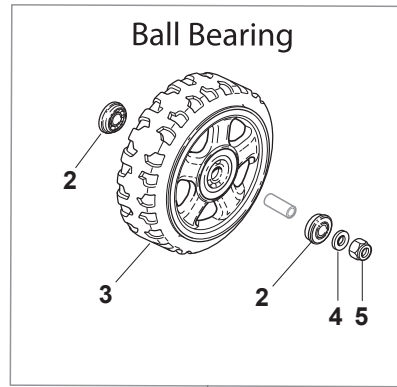

Fig.	Quantity	Part No	Description	Notes
1	1	381007017/2	Handle, Upper Part	
2	2	122192000/1	Clamp	
3	1	381600547/0	Dead Hand Switch CE	CE plugg
3	1	381600548/0	Dead Hand Switch UK	UK plugg
4	2	112728701/0	Screw	
5	1	322195101/4	Fairlead	
6	1	122192151/0	Fairlead Holder Clamp	
7	1	322319529/0	Leva Salvamotore	
CE	1	381600547/0	Dead Hand Switch CE	
UK	1	381600548/0	Dead Hand Switch UK	

Fig.	Quantity	Part No	Description	Notes
3	1	381600548/0	Dead Hand Switch UK	UK plugg
3	1	381600547/0	Dead Hand Switch CE	CE plugg
1	1	381007017/2	Handle, Upper Part	
2	2	122192000/1	Clamp	
4	4	112728701/0	Screw	
5	1	322195101/4	Fairlead	
6	1	122010251/0	Hook	
7	1	322230350/1	Left Fulcrum	
8	1	122450115/0	Spring	
9	1	322785144/1	Support	
10	1	322322881/1	Lever, Engine Brake Black	
10	1	322322884/1	Lever, Engine Brake Red	
10	1	322322885/1	Lever, Engine Brake Yellow	
CE	1	381600547/0	Dead Hand Switch CE	
UK	1	381600548/0	Dead Hand Switch UK	

Eco Stiga Wheels - Ø 210

Spark Aluminium Wheels - Ø 210

Fig.	Quantity	Part No	Description	Notes
1	4	381007490/0	Wheel	
2	8	119216035/0	Bearing	
3	4	381007487/0	Wheel	
4	8	112521350/0	Washer	
5	8	112155000/0	Nut	
6	4	322110653/0	Hub Cap	
7	4	322110314/0	Hub Cap Grey	
8	4	322110348/0	Hub Cap Grey	
9	4	322110382/0	Hub Cap Grey	
10	4	322110416/0	Hub Cap Grey	
11	4	322110492/0	Hub Cap Grey	
11	4	322110563/0	Hub Cap Yellow	
12	4	322110494/0	Hub Cap Grey	
13	4	322110496/0	Hub Cap Grey	