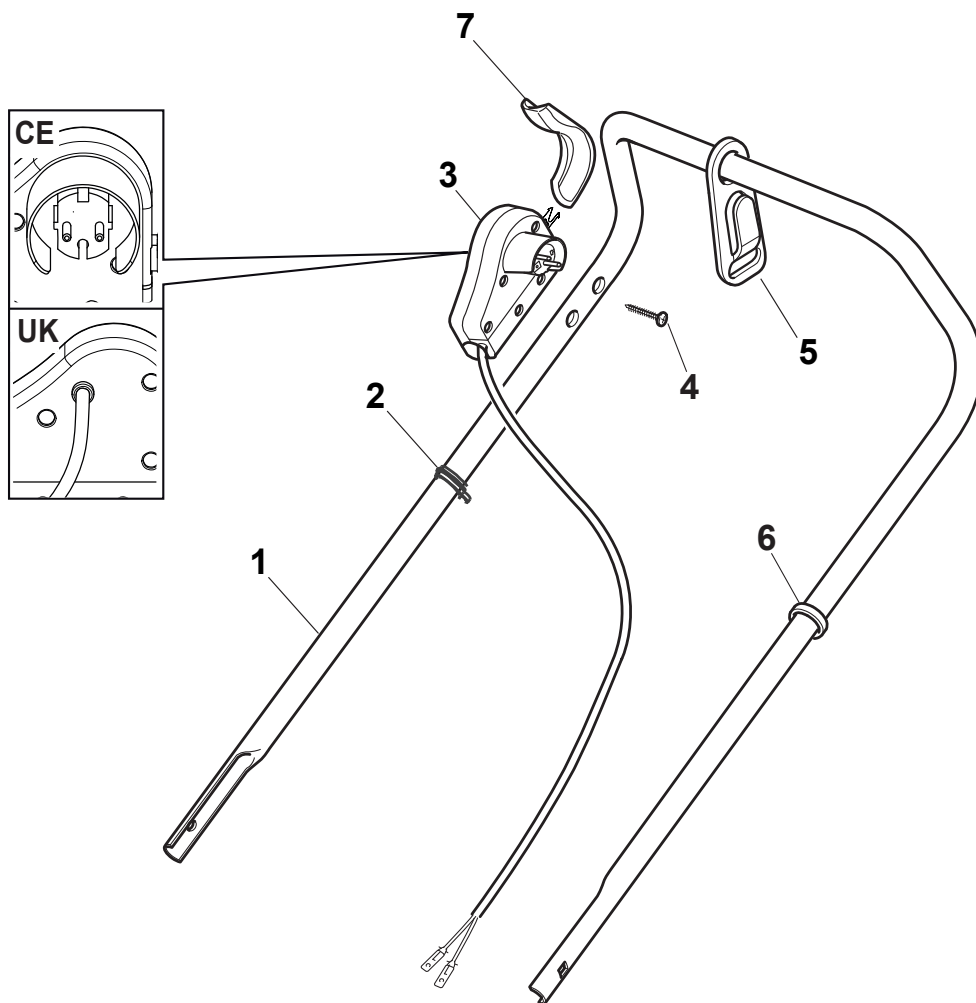

THIS INFORMATION IS NOT INTENDED FOR SALE OR RESALE, AND THIS NOTICE MUST REMAIN ON ALL COPIES.

Fig.	Quantity	Part No	Description	Notes
5	4	381005175/0	Support, Wheel	
1	4	112293200/0	Nut	
2	4	112583500/0	Grower	
3	4	112523070/0	Washer	
4	4	322735547/0	Sector, Height Adjustment	
6	4	481003286/0	Lever, Height Adjustment	
7	4	122519811/0	Pin	
8	1	381004734/0	Grey Deck	

Fig.	Quantity	Part No	Description	Notes
10	3	112728530/0	Screw	
11	1	322060220/0	Belt Protection	
15	1	322207219/1	Flange	
16	3	112793102/0	Screw	
17	6	112523060/0	Washer	
18	3	112155000/0	Nut	
22	2	118566110/0	Push Rod	
23	4	112818900/0	Screw	
24	4	112155000/0	Nut	
25	4	118203854/0	Screw	
26	4	112818900/0	Screw	
27	2	112819202/0	Screw	
28	4	122680006/1	Washer	
29	4	322399804/1	Nut	
30	4	112293200/0	Nut	
31	1	381006669/0	Handle, Middle Part Black	
32	2	112819201/0	Screw	
33	2	112760475/0	Screw	
34	2	322551578/0	Plate	
35	2	112154330/0	Nut	

Fig.	Quantity	Part No	Description	Notes
1	1	381007017/2	Handle, Upper Part	
2	2	122192000/1	Clamp	
3	1	381600547/0	Dead Hand Switch CE	CE plugg
3	1	381600548/0	Dead Hand Switch UK	UK plugg
4	2	112728701/0	Screw	
5	1	322195101/4	Fairlead	
6	1	122192151/0	Fairlead Holder Clamp	
7	1	322319529/0	Leva Salvamotore	
CE	1	381600547/0	Dead Hand Switch CE	
UK	1	381600548/0	Dead Hand Switch UK	

Fig.	Quantity	Part No	Description	Notes
3	1	381600548/0	Dead Hand Switch UK	UK plugg
3	1	381600547/0	Dead Hand Switch CE	CE plugg
1	1	381007017/2	Handle, Upper Part	
2	2	122192000/1	Clamp	
4	4	112728701/0	Screw	
5	1	322195101/4	Fairlead	
6	1	122010251/0	Hook	
7	1	322230350/1	Left Fulcrum	
8	1	122450115/0	Spring	
9	1	322785144/1	Support	
10	1	322322881/1	Lever, Engine Brake Black	
10	1	322322884/1	Lever, Engine Brake Red	
10	1	322322885/1	Lever, Engine Brake Yellow	
CE	1	381600547/0	Dead Hand Switch CE	
UK	1	381600548/0	Dead Hand Switch UK	