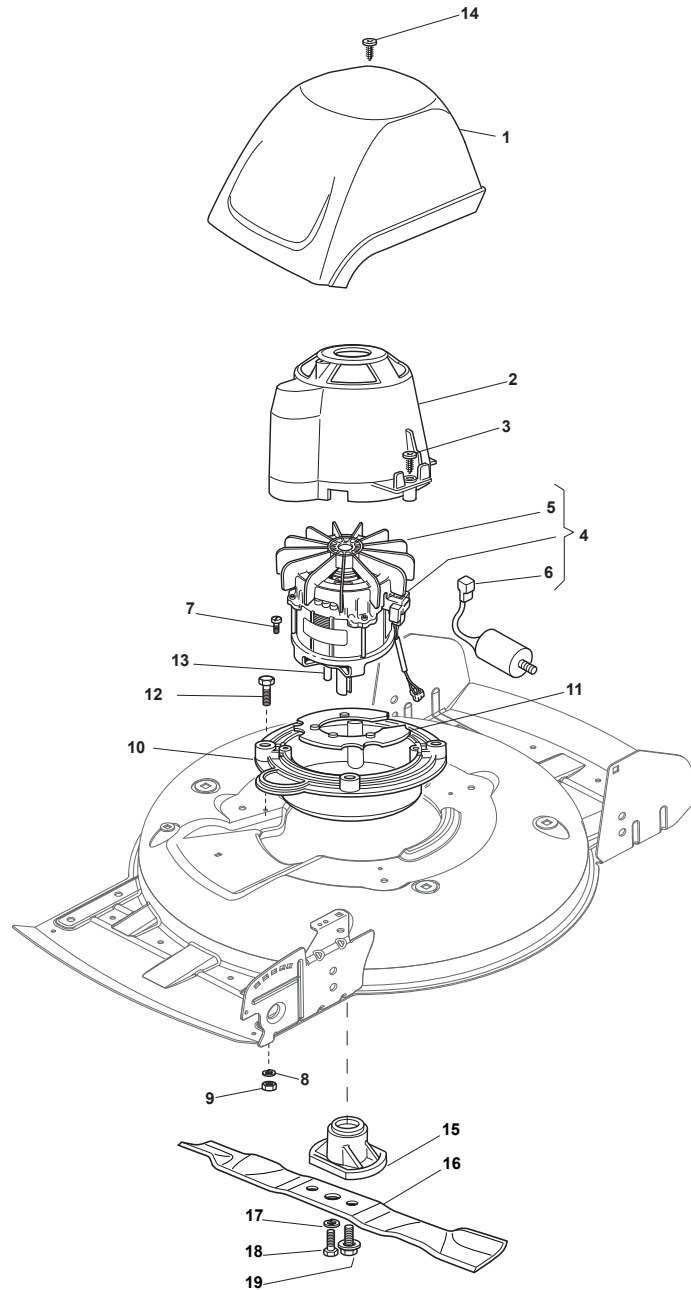

Fig.	Quantity	Part No	Description	Notes
10	3	112728530/0	Screw	
11	1	322060220/0	Belt Protection	
15	1	322207219/1	Flange	
16	3	112793102/0	Screw	
17	6	112523060/0	Washer	
18	3	112155000/0	Nut	
22	2	118566110/0	Push Rod	
23	4	112818900/0	Screw	
24	4	112155000/0	Nut	
25	4	118203854/0	Screw	
26	4	112818900/0	Screw	
27	2	112819202/0	Screw	
28	4	122680006/1	Washer	
29	4	322399804/1	Nut	
30	4	112293200/0	Nut	
31	1	381006669/0	Handle, Middle Part Black	
32	2	112819201/0	Screw	
33	2	112760475/0	Screw	
34	2	322551578/0	Plate	
35	2	112154330/0	Nut	

Fig.	Quantity	Part No	Description	Notes
1	1	381007017/2	Handle, Upper Part	
2	2	122192000/1	Clamp	
3	1	381600547/0	Dead Hand Switch CE	CE plugg
3	1	381600548/0	Dead Hand Switch UK	UK plugg
4	2	112728701/0	Screw	
5	1	322195101/4	Fairlead	
6	1	122192151/0	Fairlead Holder Clamp	
7	1	322319529/0	Leva Salvamotore	
CE	1	381600547/0	Dead Hand Switch CE	
UK	1	381600548/0	Dead Hand Switch UK	

Fig.	Quantity	Part No	Description	Notes
3	1	381600548/0	Dead Hand Switch UK	UK plugg
3	1	381600547/0	Dead Hand Switch CE	CE plugg
1	1	381007017/2	Handle, Upper Part	
2	2	122192000/1	Clamp	
4	4	112728701/0	Screw	
5	1	322195101/4	Fairlead	
6	1	122010251/0	Hook	
7	1	322230350/1	Left Fulcrum	
8	1	122450115/0	Spring	
9	1	322785144/1	Support	
10	1	322322881/1	Lever, Engine Brake Black	
10	1	322322884/1	Lever, Engine Brake Red	
10	1	322322885/1	Lever, Engine Brake Yellow	
CE	1	381600547/0	Dead Hand Switch CE	
UK	1	381600548/0	Dead Hand Switch UK	

Eco Stiga Wheels - Ø 210

Spark Aluminium Wheels - Ø 210

Fig.	Quantity	Part No	Description	Notes
1	4	381007490/0	Wheel	
2	8	119216035/0	Bearing	
3	4	381007487/0	Wheel	
4	8	112521350/0	Washer	
5	8	112155000/0	Nut	
6	4	322110653/0	Hub Cap	
7	4	322110314/0	Hub Cap Grey	
8	4	322110348/0	Hub Cap Grey	
9	4	322110382/0	Hub Cap Grey	
10	4	322110416/0	Hub Cap Grey	
11	4	322110492/0	Hub Cap Grey	
11	4	322110563/0	Hub Cap Yellow	
12	4	322110494/0	Hub Cap Grey	
13	4	322110496/0	Hub Cap Grey	