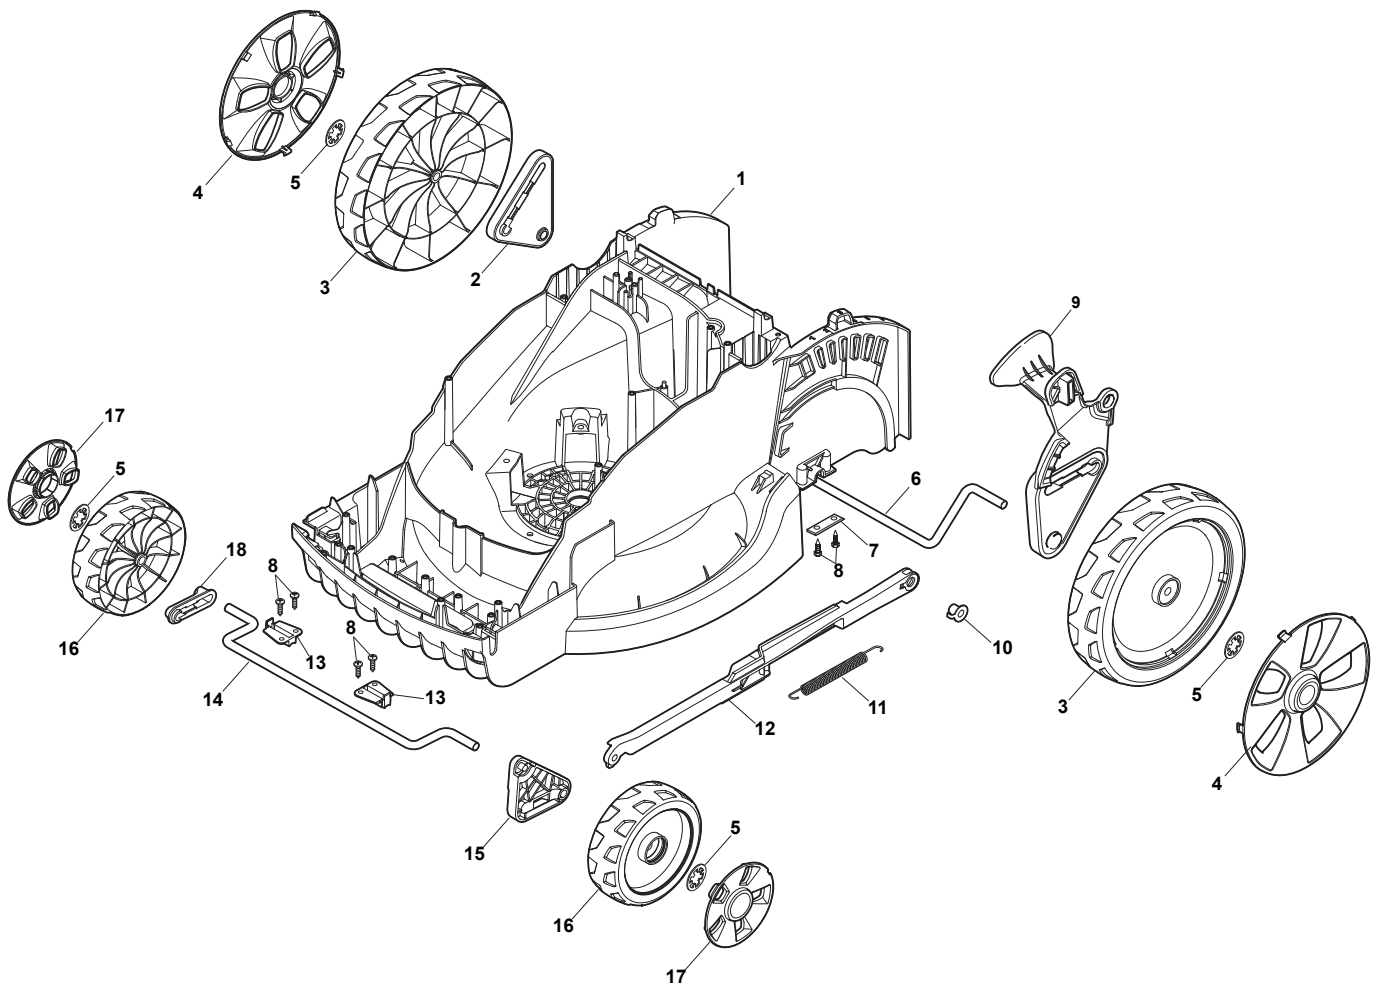

THIS INFORMATION IS NOT INTENDED FOR SALE OR RESALE, AND THIS NOTICE MUST REMAIN ON ALL COPIES.

Fig.	Quantity	Part No	Description	Notes
1	1	322066782/0	Deck STIGA Grey	
2	1	322785448/0	Support, Wheel	
12	1	322869689/0	Rod, Height Adjustment	
15	1	322785437/0	Support, Wheel	
18	1	322785447/0	Support, Wheel	
3	2	322686107/0	Wheel	
5	4	112604903/0	Washer	
6	1	122033422/0	Axle, Wheels	
7	2	322545142/0	Plate	
8	8	112728714/0	Screw	
9	1	322785427/0	Lever, Height Adjustment	Grey
9	1	322785430/0	Lever, Height Adjustment	Yellow
9	1	322785444/0	Lever, Height Adjustment	Stiga Grey NCS
10	1	322524354/0	Pin	
11	1	122450425/0	Spring	
13	2	322785415/0	Plate	
14	1	122033422/0	Axle, Wheels	
16	2	322686106/0	Wheel	

Fig.	Quantity	Part No	Description	Notes
1	1	322066782/0	Deck STIGA Grey	
2	1	322785448/0	Support, Wheel	
12	1	322869689/0	Rod, Height Adjustment	
15	1	322785437/0	Support, Wheel	
18	1	322785447/0	Support, Wheel	
3	2	322686107/0	Wheel	
4	2	322110721/0	Hub Cap Grey	
5	4	112604903/0	Washer	
6	1	122033422/0	Axle, Wheels	
7	2	322545142/0	Plate	
8	8	112728714/0	Screw	
9	1	322785427/0	Lever, Height Adjustment	Grey
9	1	322785430/0	Lever, Height Adjustment	Yellow
9	1	322785444/0	Lever, Height Adjustment	Stiga Grey NCS
10	1	322524354/0	Pin	
11	1	122450425/0	Spring	
13	2	322785415/0	Plate	
14	1	122033422/0	Axle, Wheels	
16	2	322686106/0	Wheel	
17	2	322110685/0	Hub Cap Grey	