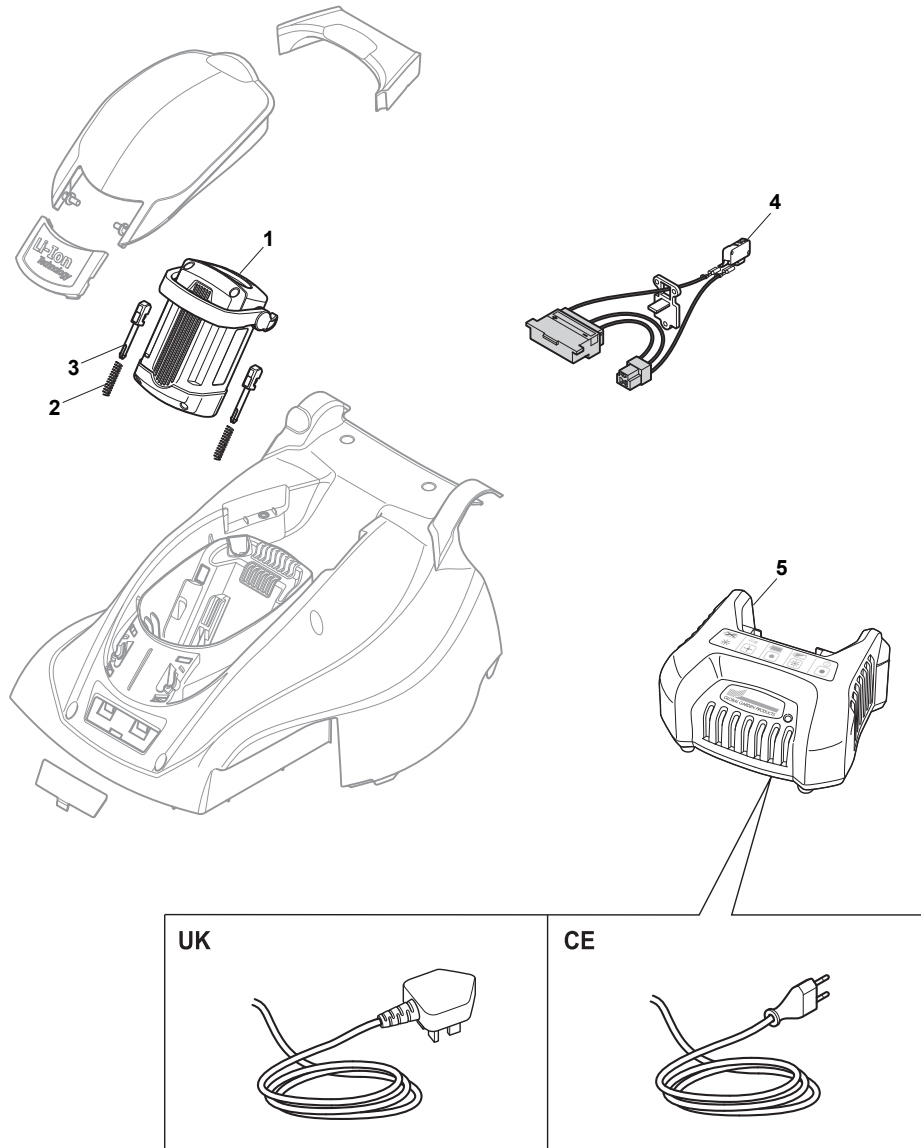

Fig.	Quantity	Part No	Description	Notes
1	1	322066782/0	Deck STIGA Grey	
2	1	322785448/0	Support, Wheel	
12	1	322869689/0	Rod, Height Adjustment	
15	1	322785437/0	Support, Wheel	
18	1	322785447/0	Support, Wheel	
3	2	322686107/0	Wheel	
4	2	322110721/0	Hub Cap Grey	
5	4	112604903/0	Washer	
6	1	122033422/0	Axle, Wheels	
7	2	322545142/0	Plate	
8	8	112728714/0	Screw	
9	1	322785427/0	Lever, Height Adjustment	Grey
9	1	322785430/0	Lever, Height Adjustment	Yellow
9	1	322785444/0	Lever, Height Adjustment	Stiga Grey NCS
10	1	322524354/0	Pin	
11	1	122450425/0	Spring	
13	2	322785415/0	Plate	
14	1	122033422/0	Axle, Wheels	
16	2	322686106/0	Wheel	
17	2	322110685/0	Hub Cap Grey	

Fig.	Quantity	Part No	Description	Notes
1	1	322055252/0	Front Plate	
21	1	322545226/0	Plate	
12	1	322393718/0	Handle	
9	1	322486392/0	Grass-Box, R Lower	
10	1	322486391/0	Grass-Box, L Lower	
11	1	322486358/0	Grass-Box, Upper	Red
2	1	322055198/0	Red Cover	
2	1	322055223/0	Yellow Cover	
3	10	112728714/0	Screw	
5	1	322393668/0	Handle	
6	1	122450250/0	Spring	
7	1	122512603/0	Pin	
8	1	322600234/0	Stone Guard, Grey	Grey
8	1	322600270/0	Stone Guard, Black	Black
11	1	322486360/0	Grass-Box, Upper	Yellow
16	1	322140241/0	Mulching Plug	
20	1	322076570/1	Battery Safety Key	
22	1	322055167/0	Cover	
23	1	122450473/0	Spring	
24	1	322600271/0	Stone-Guard Support, Black	

Fig.	Quantity	Part No	Description	Notes
9	2	322319526/0	Fixing Lever Handle	Grey
9	2	322319519/0	Fixing Lever Handle	Yellow
1	1	322291068/0	Upper Half Handgrip Switch	
2	1	381600540/1	Dead Hand Switch	Battery
3	1	322291069/0	Lower Half Handgrip Switch	
4	11	112728713/0	Screw	
5	2	381007532/0	Handle, Upper Part	
6	1	122192000/1	Clamp	
7	4	112523050/0	Washer	
8	2	122524352/0	Pin	
10	2	122943016/0	Screw	
18	2	118566116/0	Cap	
19	1	381007529/0	Right Handle, Lower Part	
20	1	381007530/0	Left Handle, Lower Part	
21	2	112728450/0	Screw	