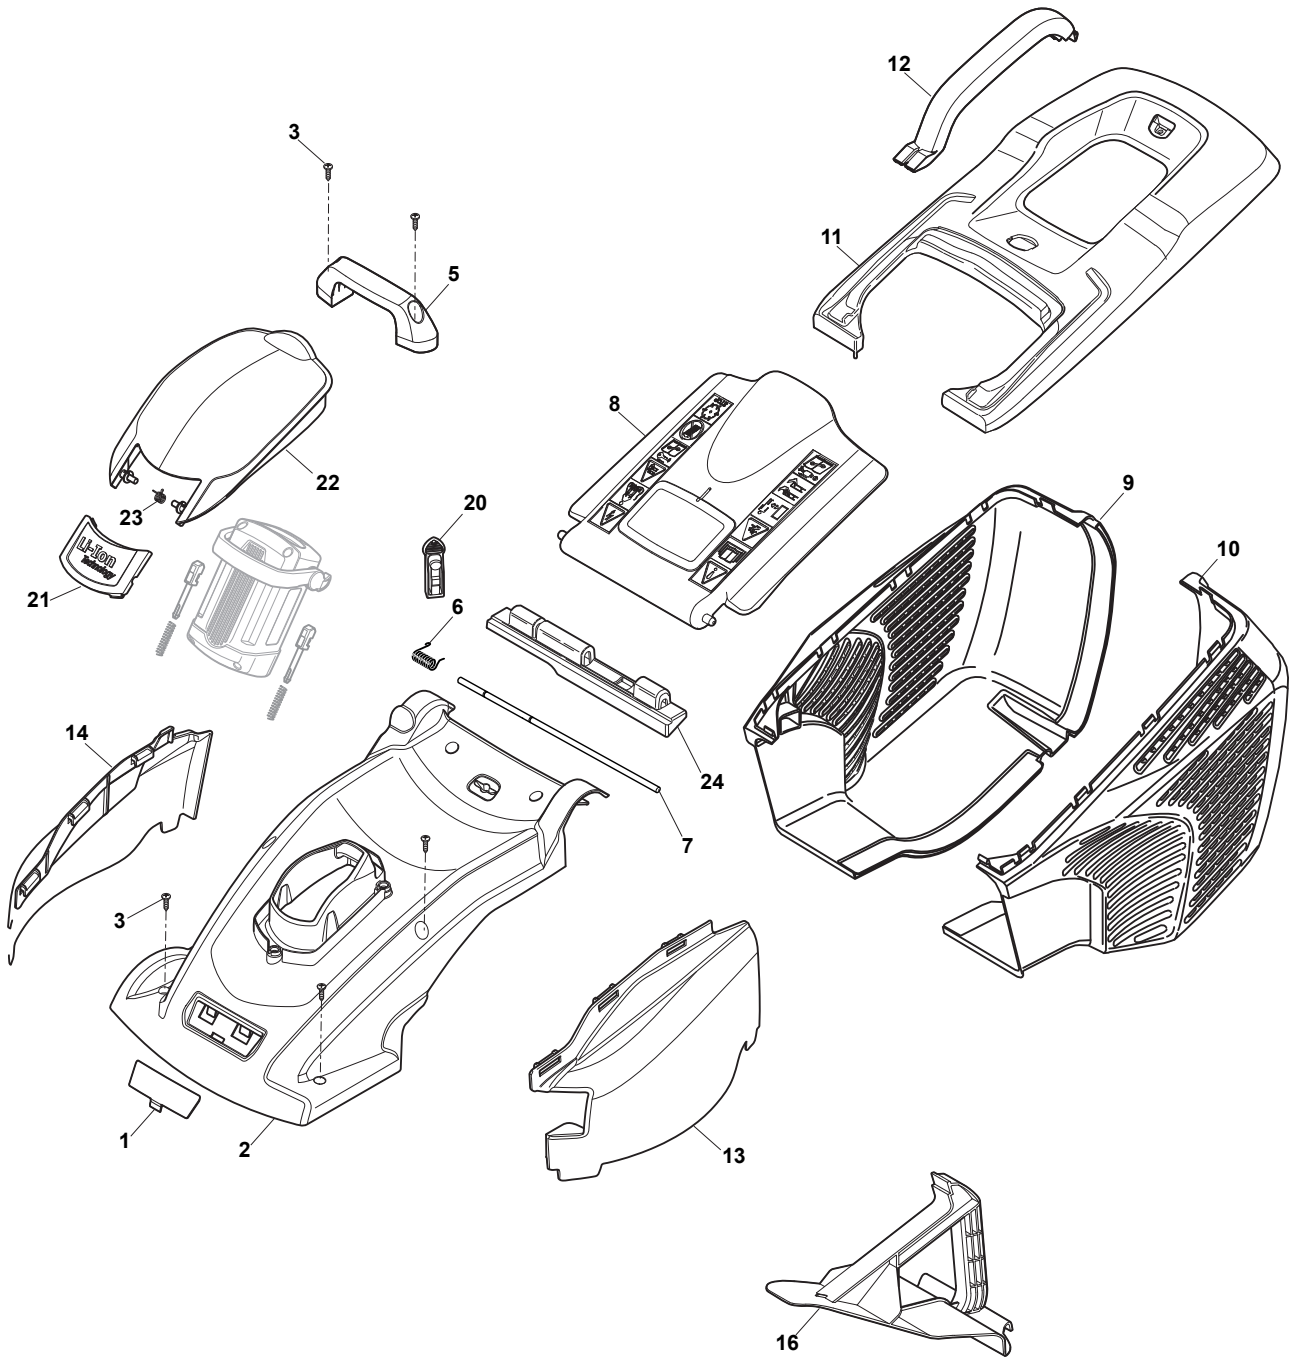

THIS INFORMATION IS NOT INTENDED FOR SALE OR RESALE, AND THIS NOTICE MUST REMAIN ON ALL COPIES.

Fig.	Quantity	Part No	Description	Notes
1	1	322066782/0	Deck STIGA Grey	
2	1	322785448/0	Support, Wheel	
12	1	322869689/0	Rod, Height Adjustment	
15	1	322785437/0	Support, Wheel	
18	1	322785447/0	Support, Wheel	
3	2	322686107/0	Wheel	
5	4	112604903/0	Washer	
6	1	122033422/0	Axle, Wheels	
7	2	322545142/0	Plate	
8	8	112728714/0	Screw	
9	1	322785427/0	Lever, Height Adjustment	Grey
9	1	322785430/0	Lever, Height Adjustment	Yellow
9	1	322785444/0	Lever, Height Adjustment	Stiga Grey NCS
10	1	322524354/0	Pin	
11	1	122450425/0	Spring	
13	2	322785415/0	Plate	
14	1	122033422/0	Axle, Wheels	
16	2	322686106/0	Wheel	

Fig.	Quantity	Part No	Description	Notes
1	1	322066782/0	Deck STIGA Grey	
2	1	322785448/0	Support, Wheel	
12	1	322869689/0	Rod, Height Adjustment	
15	1	322785437/0	Support, Wheel	
18	1	322785447/0	Support, Wheel	
3	2	322686107/0	Wheel	
4	2	322110721/0	Hub Cap Grey	
5	4	112604903/0	Washer	
6	1	122033422/0	Axle, Wheels	
7	2	322545142/0	Plate	
8	8	112728714/0	Screw	
9	1	322785427/0	Lever, Height Adjustment	Grey
9	1	322785430/0	Lever, Height Adjustment	Yellow
9	1	322785444/0	Lever, Height Adjustment	Stiga Grey NCS
10	1	322524354/0	Pin	
11	1	122450425/0	Spring	
13	2	322785415/0	Plate	
14	1	122033422/0	Axle, Wheels	
16	2	322686106/0	Wheel	
17	2	322110685/0	Hub Cap Grey	