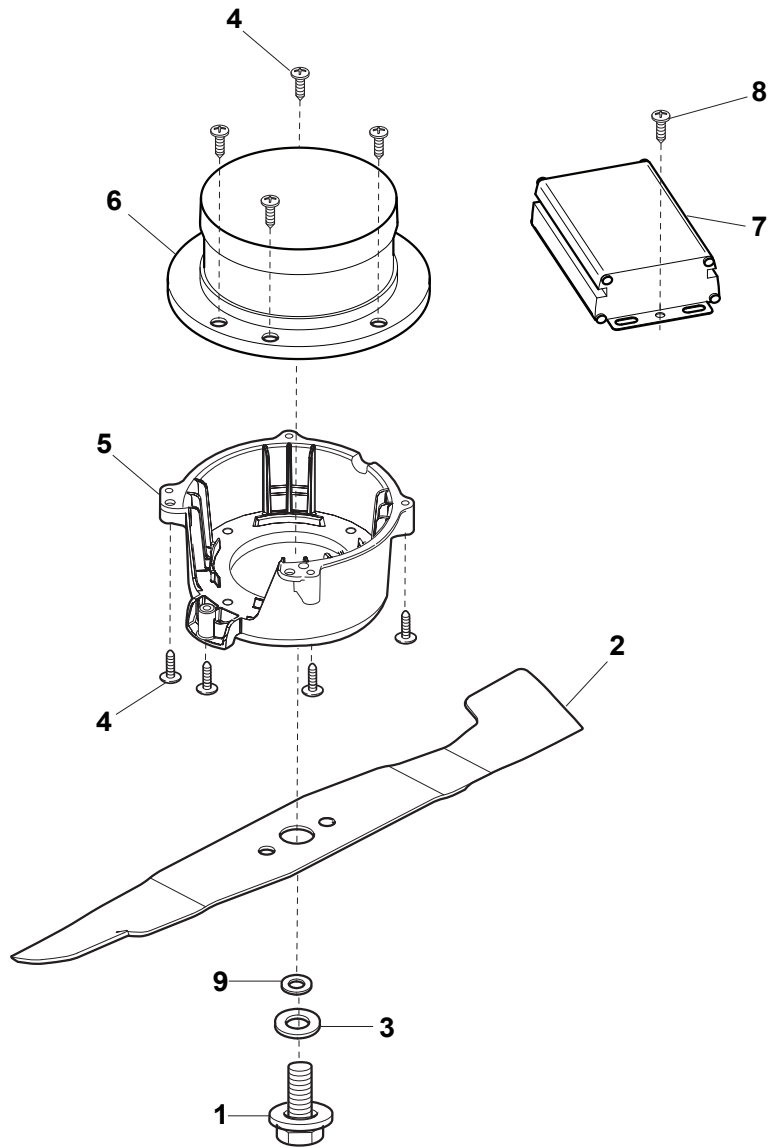

Fig.	Quantity	Part No	Description	Notes
1	1	322055252/0	Front Plate	
21	1	322545226/0	Plate	
12	1	322393718/0	Handle	
9	1	322486392/0	Grass-Box, R Lower	
10	1	322486391/0	Grass-Box, L Lower	
11	1	322486358/0	Grass-Box, Upper	Red
2	1	322055198/0	Red Cover	
2	1	322055223/0	Yellow Cover	
3	10	112728714/0	Screw	
5	1	322393668/0	Handle	
6	1	122450250/0	Spring	
7	1	122512603/0	Pin	
8	1	322600234/0	Stone Guard, Grey	Grey
8	1	322600270/0	Stone Guard, Black	Black
11	1	322486360/0	Grass-Box, Upper	Yellow
16	1	322140241/0	Mulching Plug	
20	1	322076570/1	Battery Safety Key	
22	1	322055167/0	Cover	
23	1	122450473/0	Spring	
24	1	322600271/0	Stone-Guard Support, Black	

Fig.	Quantity	Part No	Description	Notes
9	2	322319526/0	Fixing Lever Handle	Grey
9	2	322319519/0	Fixing Lever Handle	Yellow
1	1	322291068/0	Upper Half Handgrip Switch	
2	1	381600540/1	Dead Hand Switch	Battery
3	1	322291069/0	Lower Half Handgrip Switch	
4	11	112728713/0	Screw	
5	2	381007532/0	Handle, Upper Part	
6	1	122192000/1	Clamp	
7	4	112523050/0	Washer	
8	2	122524352/0	Pin	
10	2	122943016/0	Screw	
18	2	118566116/0	Cap	
19	1	381007529/0	Right Handle, Lower Part	
20	1	381007530/0	Left Handle, Lower Part	
21	2	112728450/0	Screw	

WBH Battery plastic Battery

Issue 7 - 2015

Fig.	Quantity	Part No	Description	Notes
4	1	118210028/0	Safety Key Set	48 V
1	1	381600529/1	Battery	36 V
2	1	122450472/0	Spring	
3	1	322524355/0	Pin	
4	1	118210025/0	Safety Key Set	36 V
5	1	118204132/1	Battery Charger	CE - BATT.CHARGER 36V
5	1	118204133/1	Battery Charger	UK - BATT.CHARGER 36V

Fig.	Quantity	Part No	Description	Notes
1	1	112793312/0	Screw	
2	1	181004157/0	Blade	
3	1	122671651/0	Washer	
4	8	112728699/0	Screw	
5	1	322207230/0	Flange	
6	1	118563514/0	Engine Battey	
7	1	118206002/1	Controller	
8	1	112728714/0	Screw	
9	1	112508122/0	Washer	