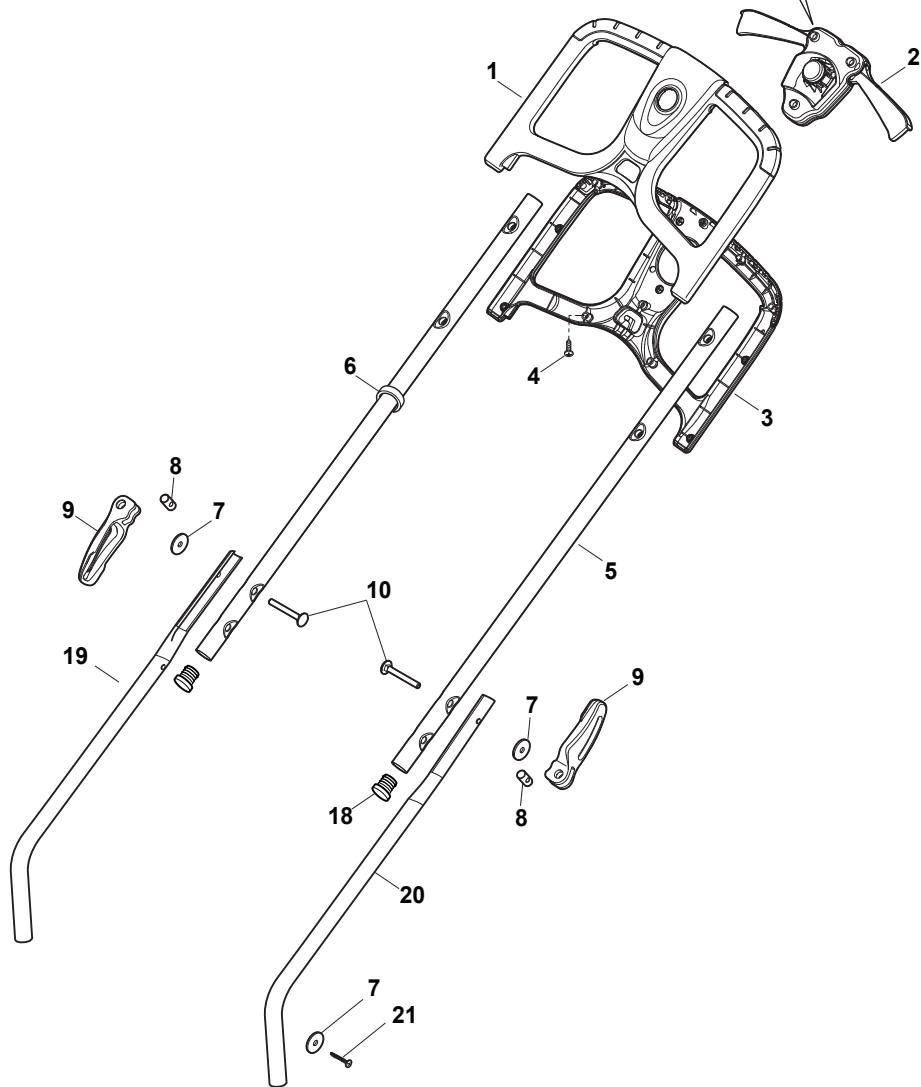

Fig.	Quantity	Part No	Description	Notes
1	1	322066782/0	Deck STIGA Grey	
2	1	322785448/0	Support, Wheel	
12	1	322869689/0	Rod, Height Adjustment	
15	1	322785437/0	Support, Wheel	
18	1	322785447/0	Support, Wheel	
3	2	322686107/0	Wheel	
4	2	322110721/0	Hub Cap Grey	
5	4	112604903/0	Washer	
6	1	122033422/0	Axle, Wheels	
7	2	322545142/0	Plate	
8	8	112728714/0	Screw	
9	1	322785427/0	Lever, Height Adjustment	Grey
9	1	322785430/0	Lever, Height Adjustment	Yellow
9	1	322785444/0	Lever, Height Adjustment	Stiga Grey NCS
10	1	322524354/0	Pin	
11	1	122450425/0	Spring	
13	2	322785415/0	Plate	
14	1	122033422/0	Axle, Wheels	
16	2	322686106/0	Wheel	
17	2	322110685/0	Hub Cap Grey	

Fig.	Quantity	Part No	Description	Notes
1	1	322055252/0	Front Plate	
21	1	322545226/0	Plate	
12	1	322393718/0	Handle	
9	1	322486392/0	Grass-Box, R Lower	
10	1	322486391/0	Grass-Box, L Lower	
11	1	322486358/0	Grass-Box, Upper	Red
2	1	322055198/0	Red Cover	
2	1	322055223/0	Yellow Cover	
3	10	112728714/0	Screw	
5	1	322393668/0	Handle	
6	1	122450250/0	Spring	
7	1	122512603/0	Pin	
8	1	322600234/0	Stone Guard, Grey	Grey
8	1	322600270/0	Stone Guard, Black	Black
11	1	322486360/0	Grass-Box, Upper	Yellow
16	1	322140241/0	Mulching Plug	
20	1	322076570/1	Battery Safety Key	
22	1	322055167/0	Cover	
23	1	122450473/0	Spring	
24	1	322600271/0	Stone-Guard Support, Black	

Fig.	Quantity	Part No	Description	Notes
9	2	322319526/0	Fixing Lever Handle	Grey
9	2	322319519/0	Fixing Lever Handle	Yellow
1	1	322291068/0	Upper Half Handgrip Switch	
2	1	381600540/1	Dead Hand Switch	Battery
3	1	322291069/0	Lower Half Handgrip Switch	
4	11	112728713/0	Screw	
5	2	381007532/0	Handle, Upper Part	
6	1	122192000/1	Clamp	
7	4	112523050/0	Washer	
8	2	122524352/0	Pin	
10	2	122943016/0	Screw	
18	2	118566116/0	Cap	
19	1	381007529/0	Right Handle, Lower Part	
20	1	381007530/0	Left Handle, Lower Part	
21	2	112728450/0	Screw	