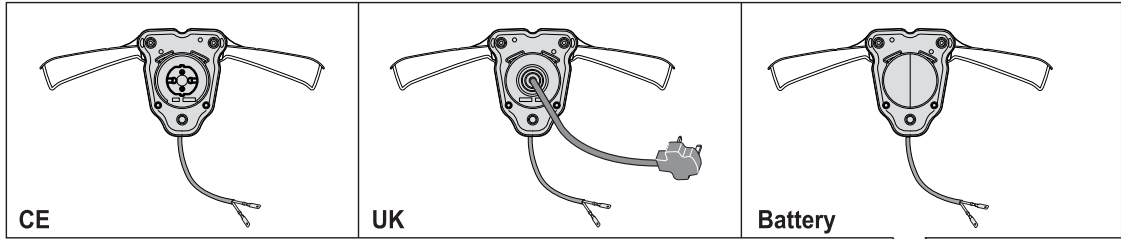

Fig.	Quantity	Part No	Description	Notes
12	1	322393718/0	Handle	
9	1	322486392/0	Grass-Box, R Lower	
10	1	322486391/0	Grass-Box, L Lower	
11	1	322486358/0	Grass-Box, Upper	Red
13	1	322109897/0	Right Side Cover	
14	1	322109898/0	Left Side Cover	
5	1	322393719/0	Handle	
8	1	322600286/0	Stone Guard, Grey	
2	1	322055529/0	Yellow Cover	
2	1	322055526/0	White Cover	
2	1	322055534/0	Red Cover	
1	1	322055168/0	Front Plate	
3	10	112728714/0	Screw	
6	1	122450250/0	Spring	
7	1	122512603/0	Pin	
11	1	322486360/0	Grass-Box, Upper	Yellow
16	1	322140241/0	Mulching Plug	
20	1	322076570/1	Battery Safety Key	
22	1	322055165/0	Cover	
23	1	122450473/0	Spring	
24	1	322600271/0	Stone-Guard Support, Black	

Fig.	Quantity	Part No	Description	Notes
1	1	322055252/0	Front Plate	
21	1	322545226/0	Plate	
12	1	322393718/0	Handle	
9	1	322486392/0	Grass-Box, R Lower	
10	1	322486391/0	Grass-Box, L Lower	
11	1	322486358/0	Grass-Box, Upper	Red
2	1	322055198/0	Red Cover	
2	1	322055223/0	Yellow Cover	
3	10	112728714/0	Screw	
5	1	322393668/0	Handle	
6	1	122450250/0	Spring	
7	1	122512603/0	Pin	
8	1	322600234/0	Stone Guard, Grey	Grey
8	1	322600270/0	Stone Guard, Black	Black
11	1	322486360/0	Grass-Box, Upper	Yellow
16	1	322140241/0	Mulching Plug	
20	1	322076570/1	Battery Safety Key	
22	1	322055167/0	Cover	
23	1	122450473/0	Spring	
24	1	322600271/0	Stone-Guard Support, Black	

Fig.	Quantity	Part No	Description	Notes
9	2	322319526/0	Fixing Lever Handle	Grey
9	2	322319519/0	Fixing Lever Handle	Yellow
1	1	322291068/0	Upper Half Handgrip Switch	
2	1	381600540/1	Dead Hand Switch	Battery
3	1	322291069/0	Lower Half Handgrip Switch	
4	11	112728713/0	Screw	
5	2	381007532/0	Handle, Upper Part	
6	1	122192000/1	Clamp	
7	4	112523050/0	Washer	
8	2	122524352/0	Pin	
10	2	122943016/0	Screw	
18	2	118566116/0	Cap	
19	1	381007529/0	Right Handle, Lower Part	
20	1	381007530/0	Left Handle, Lower Part	
21	2	112728450/0	Screw	