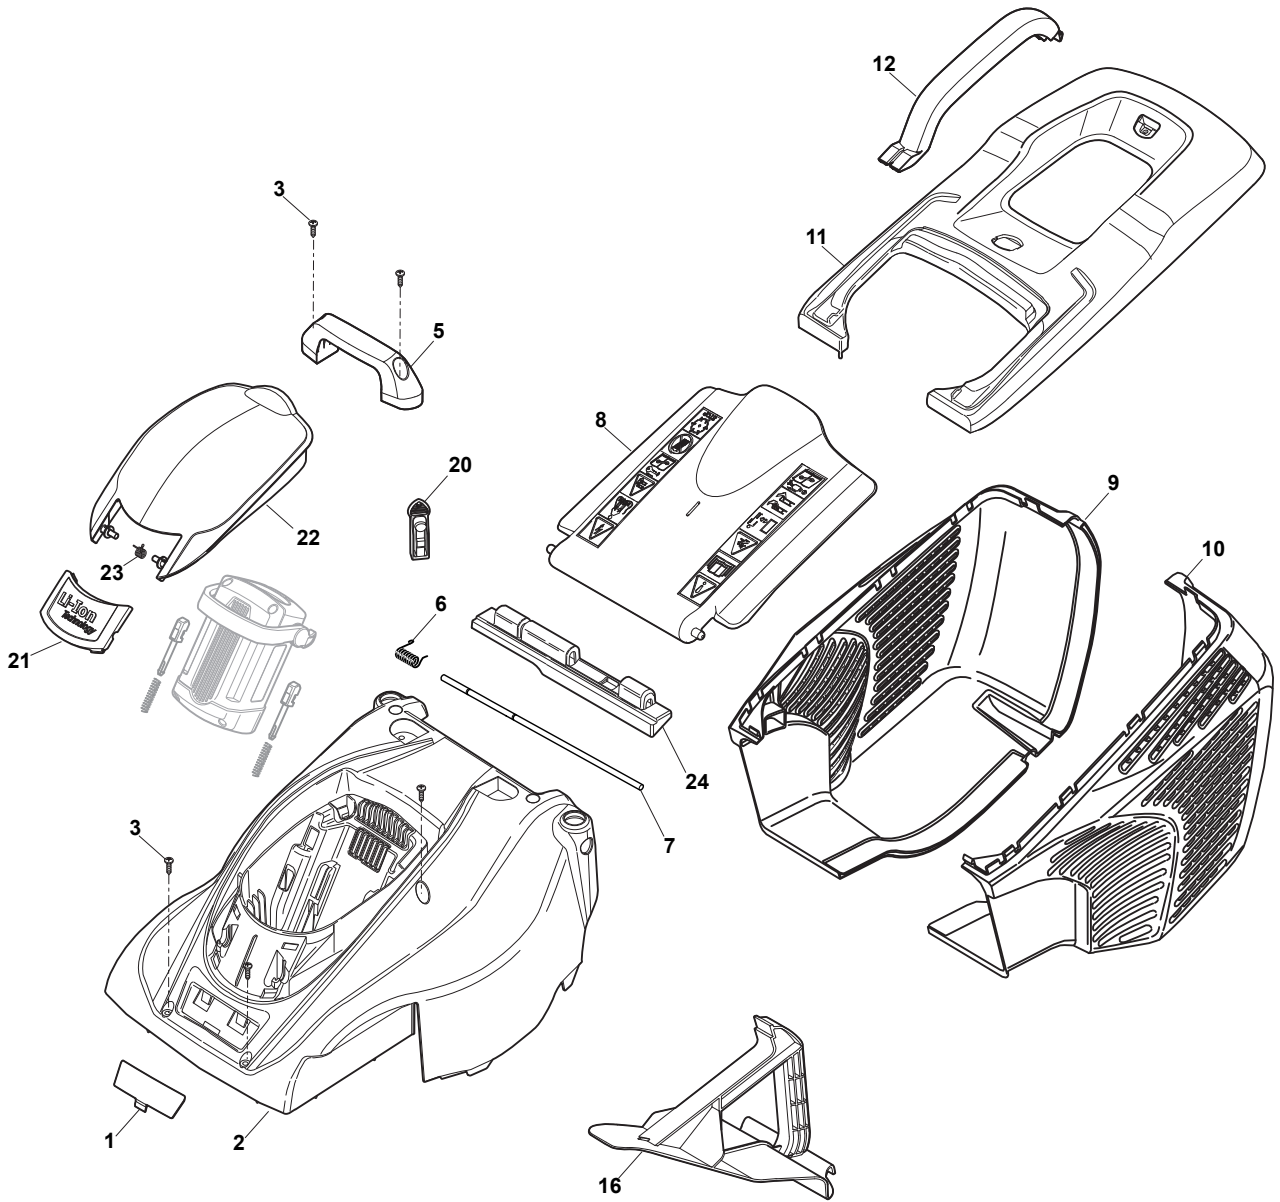

Fig.	Quantity	Part No	Description	Notes
1	1	322066782/0	Deck STIGA Grey	
2	1	322785448/0	Support, Wheel	
12	1	322869689/0	Rod, Height Adjustment	
15	1	322785437/0	Support, Wheel	
18	1	322785447/0	Support, Wheel	
3	2	322686107/0	Wheel	
4	2	322110721/0	Hub Cap Grey	
5	4	112604903/0	Washer	
6	1	122033422/0	Axle, Wheels	
7	2	322545142/0	Plate	
8	8	112728714/0	Screw	
9	1	322785427/0	Lever, Height Adjustment	Grey
9	1	322785430/0	Lever, Height Adjustment	Yellow
9	1	322785444/0	Lever, Height Adjustment	Stiga Grey NCS
10	1	322524354/0	Pin	
11	1	122450425/0	Spring	
13	2	322785415/0	Plate	
14	1	122033422/0	Axle, Wheels	
16	2	322686106/0	Wheel	
17	2	322110685/0	Hub Cap Grey	

Fig.	Quantity	Part No	Description	Notes
12	1	322393718/0	Handle	
9	1	322486392/0	Grass-Box, R Lower	
10	1	322486391/0	Grass-Box, L Lower	
11	1	322486358/0	Grass-Box, Upper	Red
13	1	322109897/0	Right Side Cover	
14	1	322109898/0	Left Side Cover	
5	1	322393719/0	Handle	
8	1	322600286/0	Stone Guard, Grey	
2	1	322055529/0	Yellow Cover	
2	1	322055526/0	White Cover	
2	1	322055534/0	Red Cover	
1	1	322055168/0	Front Plate	
3	10	112728714/0	Screw	
6	1	122450250/0	Spring	
7	1	122512603/0	Pin	
11	1	322486360/0	Grass-Box, Upper	Yellow
16	1	322140241/0	Mulching Plug	
20	1	322076570/1	Battery Safety Key	
22	1	322055165/0	Cover	
23	1	122450473/0	Spring	
24	1	322600271/0	Stone-Guard Support, Black	