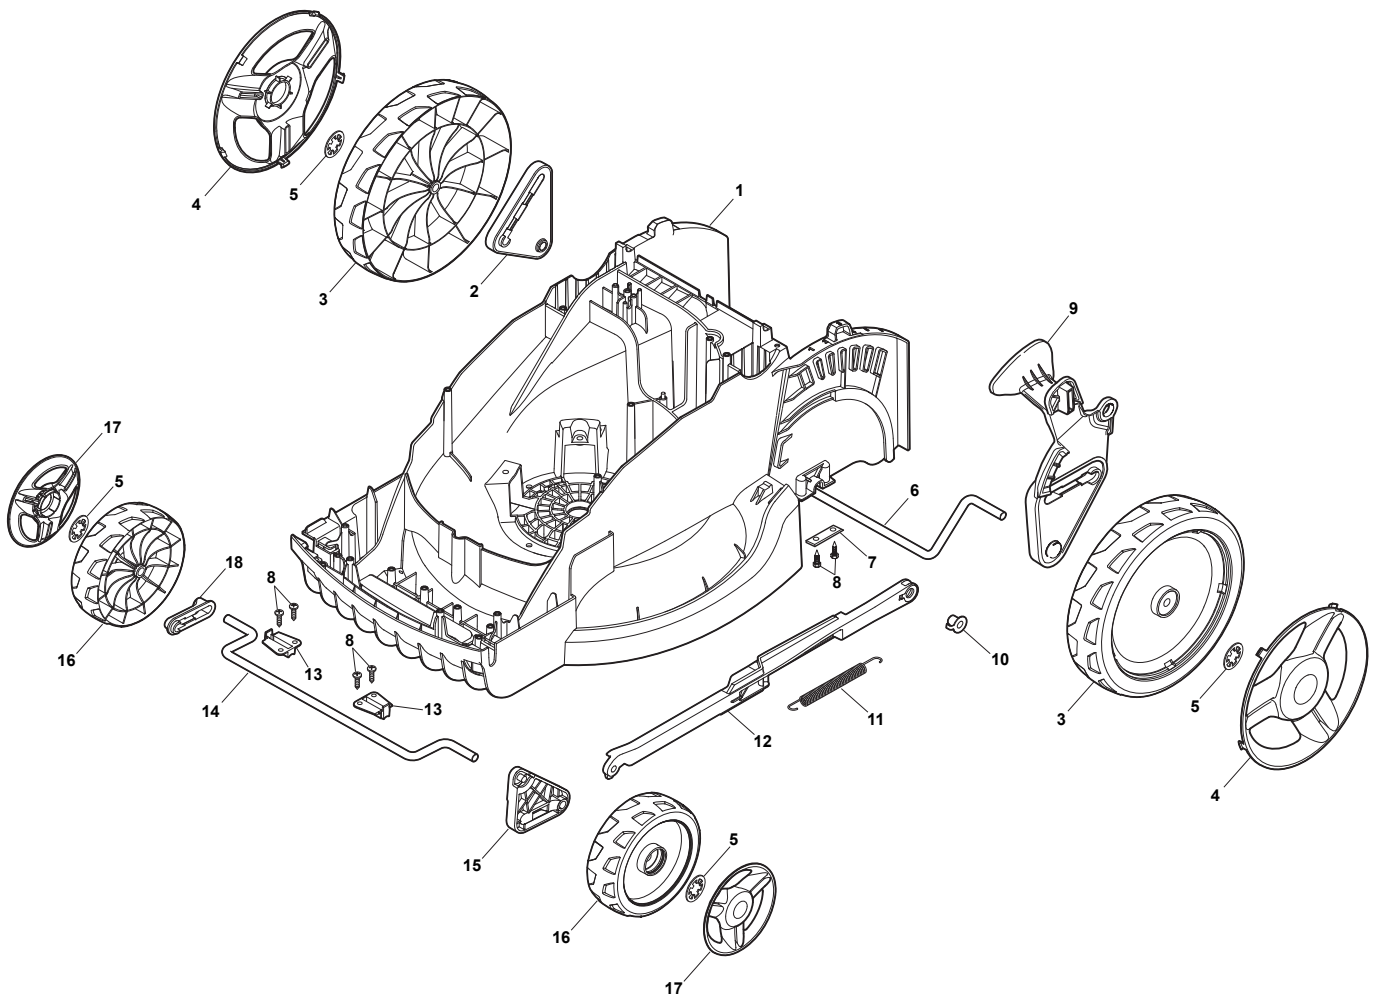

THIS INFORMATION IS NOT INTENDED FOR SALE OR RESALE, AND THIS NOTICE MUST REMAIN ON ALL COPIES.

Fig.	Quantity	Part No	Description	Notes
1	1	322066782/0	Deck STIGA Grey	
2	1	322785448/0	Support, Wheel	
12	1	322869689/0	Rod, Height Adjustment	
15	1	322785437/0	Support, Wheel	
18	1	322785447/0	Support, Wheel	
3	2	322686107/0	Wheel	
5	4	112604903/0	Washer	
6	1	122033422/0	Axle, Wheels	
7	2	322545142/0	Plate	
8	8	112728714/0	Screw	
9	1	322785427/0	Lever, Height Adjustment	Grey
9	1	322785430/0	Lever, Height Adjustment	Yellow
9	1	322785444/0	Lever, Height Adjustment	Stiga Grey NCS
10	1	322524354/0	Pin	
11	1	122450425/0	Spring	
13	2	322785415/0	Plate	
14	1	122033422/0	Axle, Wheels	
16	2	322686106/0	Wheel	

Fig.	Quantity	Part No	Description	Notes
1	1	322066782/0	Deck STIGA Grey	
2	1	322785448/0	Support, Wheel	
12	1	322869689/0	Rod, Height Adjustment	
15	1	322785437/0	Support, Wheel	
18	1	322785447/0	Support, Wheel	
3	2	322686107/0	Wheel	
4	2	322110721/0	Hub Cap Grey	
5	4	112604903/0	Washer	
6	1	122033422/0	Axle, Wheels	
7	2	322545142/0	Plate	
8	8	112728714/0	Screw	
9	1	322785427/0	Lever, Height Adjustment	Grey
9	1	322785430/0	Lever, Height Adjustment	Yellow
9	1	322785444/0	Lever, Height Adjustment	Stiga Grey NCS
10	1	322524354/0	Pin	
11	1	122450425/0	Spring	
13	2	322785415/0	Plate	
14	1	122033422/0	Axle, Wheels	
16	2	322686106/0	Wheel	
17	2	322110685/0	Hub Cap Grey	