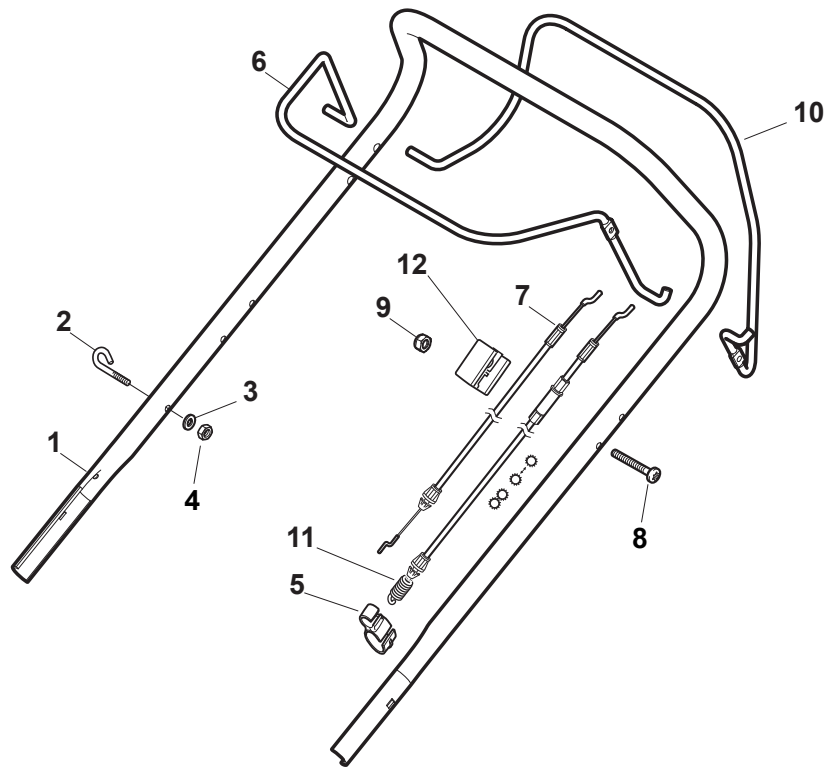

CRC-CSC 534 S - CRC-CSC 534 SQ

WBH Petrol Steel Handle, Lower Part

Issue 9 - 2015

Fig.	Quantity	Part No	Description	Notes
1	1	381007538/0	Handle, Lower Part Yellow	Yellow
2	2	112819110/0	Screw	
3	2	122671651/0	Washer	
4	2	122399900/0	Knob	Black
4	2	322399840/0	Yellow Knob	Yellow
4	2	322399846/0	Red Knob	Red
5	2	112293200/0	Nut	
7	2	112818900/0	Screw	
9	2	122399900/0	Knob	Black
9	2	322399840/0	Yellow Knob	Yellow
9	2	322399846/0	Red Knob	Red
10	2	112293200/0	Nut	
11	2	112155000/0	Nut	
12	2	112521350/0	Washer	
13	2	112369500/0	Elastic Washer	
14	2	112760605/0	Screw	
15	1	381008691/0	Outfit, Screws	Black
15	1	381008692/0	Outfit, Screws	Yellow
15	1	381008695/0	Outfit, Screws	Red
1	1	381006785/0	Handle Lower Part	Black

Fig.	Quantity	Part No	Description	Notes
1	1	381006739/1	Handle, Upper Part	Black
1	1	381006745/1	Handle, Upper Part with sponge handgrip	Black
1	1	381006753/0	Handle, Upper Part Yellow	Yellow
2	1	122430313/0	Guide Spring	
3	1	112521330/0	Washer	
4	1	112154510/0	Nut	
5	1	118390020/0	Conduit Clip Caproeurope	
6	1	181003363/1	Lever, Engine Brake Black	Black
6	1	381003365/0	Lever, Engine Brake Yellow	Yellow
6	1	381003376/0	Lever, Engine Brake Red	Red
7	1	181030087/0	Cable, Thread Engine Brake	GGP /B&S Engine
7	1	181030088/0	Cable, Thread Engine Brake	for Honda Engine
8	1	112727788/0	Screw	
9	1	112154510/0	Nut	
10	1	181003364/0	Drive Control Lever	Black
10	1	381003366/0	Lever, Driving Yellow	Yellow
10	1	381003377/0	Drive Control Lever	Red
11	1	381030051/0	Cable Rear Drive	
12	1	181005512/0	Throttle Cable	for GGP Engine
12	1	181005512/0	Throttle Cable	for HONDA GCV135-160 Engine
12	1	181005513/0	Throttle Cable	for HONDA GCV190 Engine
12	1	181005516/0	Throttle Cable	for B&S Engine
12	1	181005525/0	Throttle Cable	for B&S E Engine