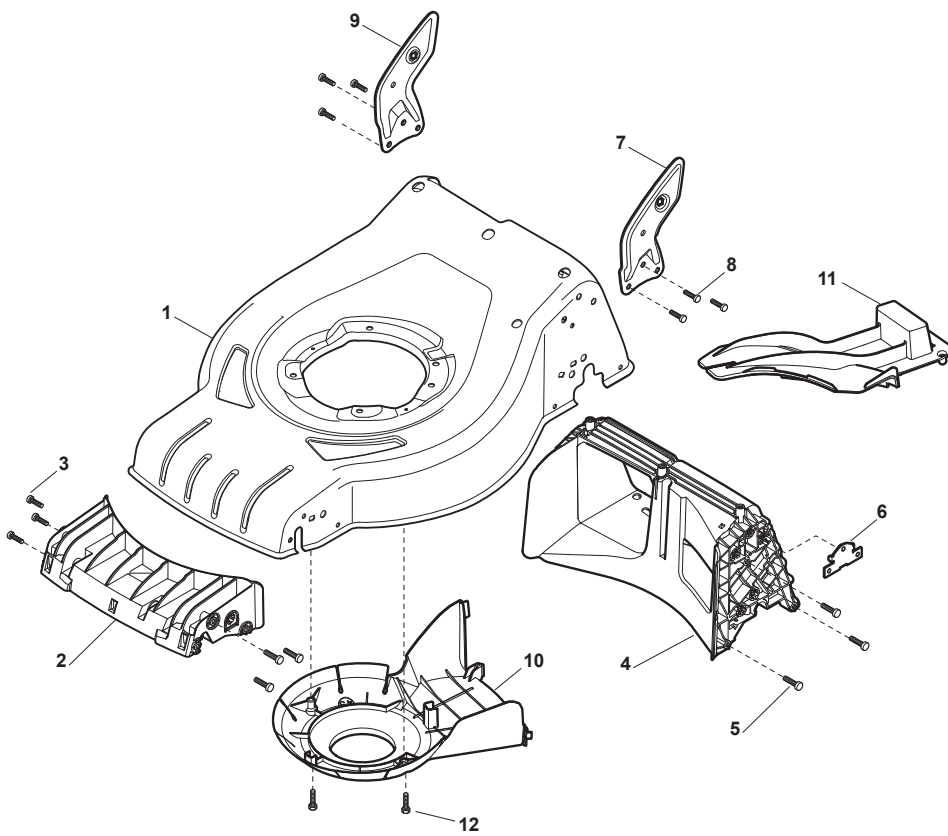

Parts Catalogue

for model

CRC-CSC 534 S - CRC-CSC 534 SQ

- Use GLOBAL GARDEN PRODUCT Genuine Spare Parts specified in the parts list for repair and/or replacement.
- The contents described in the parts list may change due to improvement.
- The drawings of the spare parts are only indicative and might not represent the part in question exactly.
- The indications "right" - "left" - "front" - "rear" refer to the position of the operator when using the machine.
- When placing orders of parts for repair and/or replacement, make sure that the illustrated parts list is the one applying to the machine's year of manufacture, as shown on the identification plate attached to the machine.

THIS INFORMATION IS NOT INTENDED FOR SALE OR RESALE, AND THIS NOTICE MUST REMAIN ON ALL COPIES.

CRC-CSC 534 S - CRC-CSC 534 SQ

WBH Petrol Steel Deck

Issue 9 - 2015

Fig.	Quantity	Part No	Description	Notes
1	1	381004550/0	Black Deck	
1	1	381004615/0	Red Deck	
1	1	381004617/0	Red Deck	Side Discharge
1	1	381004730/0	Grey Deck	
2	1	322108308/0	Rear Conveyor Assy	
3	6	112728699/0	Screw	
4	1	322108302/0	Rear Conveyor Assy	
5	6	112728699/0	Screw	
6	2	322545213/0	Plate	
7	1	381005139/0	Left Bracket	
8	6	112727801/0	Screw	
9	1	381005137/0	Right Bracket	
10	1	322060250/0	Belt Protection	
11	1	322140244/0	Mulching Plug	
12	2	112728530/0	Screw	

Fig.	Quantity	Part No	Description	Notes
1	1	381302853/0	Front Wheel Axle	
2	2	322545142/0	Plate	
3	4	112728698/0	Screw	
4	2	112521350/0	Washer	
5	2	112155000/0	Nut	
6	2	112436051/0	Plate	
7	1	322869677/0	Rod, Height Adjustment	
8	2	122519823/0	Pin	
9	1	122446193/0	Spring	
11	4	112728698/0	Screw	
12	2	322545152/0	Plate	
13	1	381302851/0	Rear Wheel Axle	
14	1	122534131/0	Pin	
15	1	381003356/0	Wheels Rear Adj. Lever	
16	1	122446192/0	Spring	
17	1	112154510/0	Nut	
18	2	322600239/0	Protection, Wheel	
21	2	112521350/0	Washer	
22	2	112155000/0	Nut	