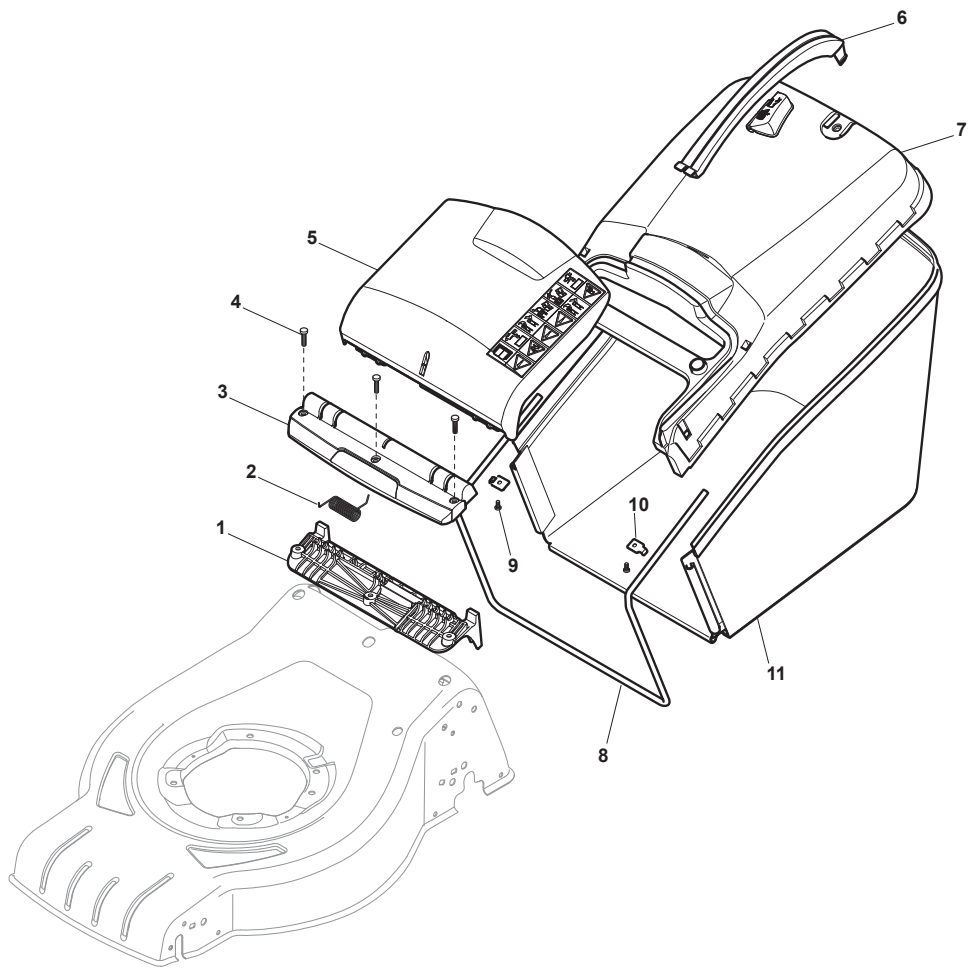

CRC-CSC 534 S - CRC-CSC 534 SQ

WBH Petrol Steel Grass-Catcher

Issue 9 - 2015

Fig.	Quantity	Part No	Description	Notes
1	1	322785331/0	Black Stone Guard Support	
2	1	122450464/0	Spring	
3	1	322109554/0	Stone Guard Supp. Cover Black	Black
3	1	322109556/0	Stone Guard Supp. Cover Yellow	Yellow
4	3	112728699/0	Screw	
5	1	322600206/1	Stone Guard, Black	Black
5	1	322600214/1	Stone Guard, Yellow	Yellow
6	1	322393644/0	Handle, Black	Black
6	1	322393715/0	Handle, Grey	Grey NCSS-N
6	1	322393646/0	Handle, Yellow	Yellow
7	1	381486018/0	Grass-Box, Upper Part Black	Black
7	1	381486016/0A	Grass-Box, Upper Part Yellow	Yellow
8	1	122608561/0	Grasscatcher Lower Stiffening Cruiser	
9	2	112728692/0	Screw	
10	2	322545159/0	Plate	
11	1	181002318/0	Box, Fabric