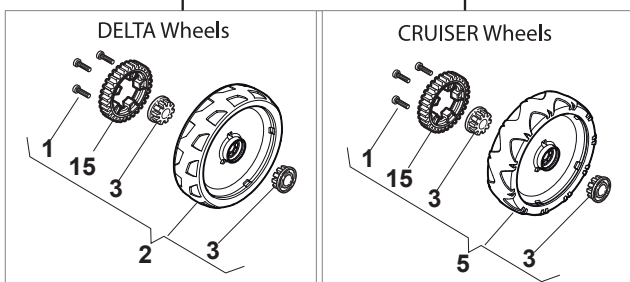

CRC-CSC 534 S - CRC-CSC 534 SQ

WBH Petrol Steel Transmission

Issue 9 - 2015

Fig.	Quantity	Part No	Description	Notes
1	4	112608600/0	Seeger	
2	1	122570134/0	Left Pinion	
3	1	122570133/0	Right Pinion	
4	2	322042066/0	Bushing	
5	2	112521371/0	Washer	
6	1	181003092/0	Gear Box	
7	1	122601904/0	Pulley	
8	1	112645700/0	Elastic Pin	
9	1	122033283/0	Adjustment Rod	
10	1	135064196/0	Belt	
11	1	122041957/1	Bushing	
12	1	122450063/0	Spring	
13	1	322680009/0	Washer	
14	1	112154510/0	Nut	
15	1	122110230/0	Hub Cover	
16	2	122753000/0	Pin	

Bushing - Ø180

Ball Bearing - Ø180

Bushing - Ø180

Ball Bearing - Ø180

CRC-CSC 534 S - CRC-CSC 534 SQ

WBH Petrol Steel Wheels and Hub Caps

Issue 9 - 2015

Fig.	Quantity	Part No	Description	Notes
1	6	112728706/0	Screw	
2	2	381007460/1	Wheel	
3	8	322042064/0	Bushing	
4	2	381007442/1	Wheel	
5	2	381007464/1	Wheel	
6	2	381007445/1	Wheel	
7	2	381007461/1	Wheel	
8	8	119216035/0	Bearing	
9	2	381007448/1	Wheel	
10	2	381007465/1	Wheel	
11	2	381007455/1	Wheel	
15	2	322120116/0	Wheels Crown	