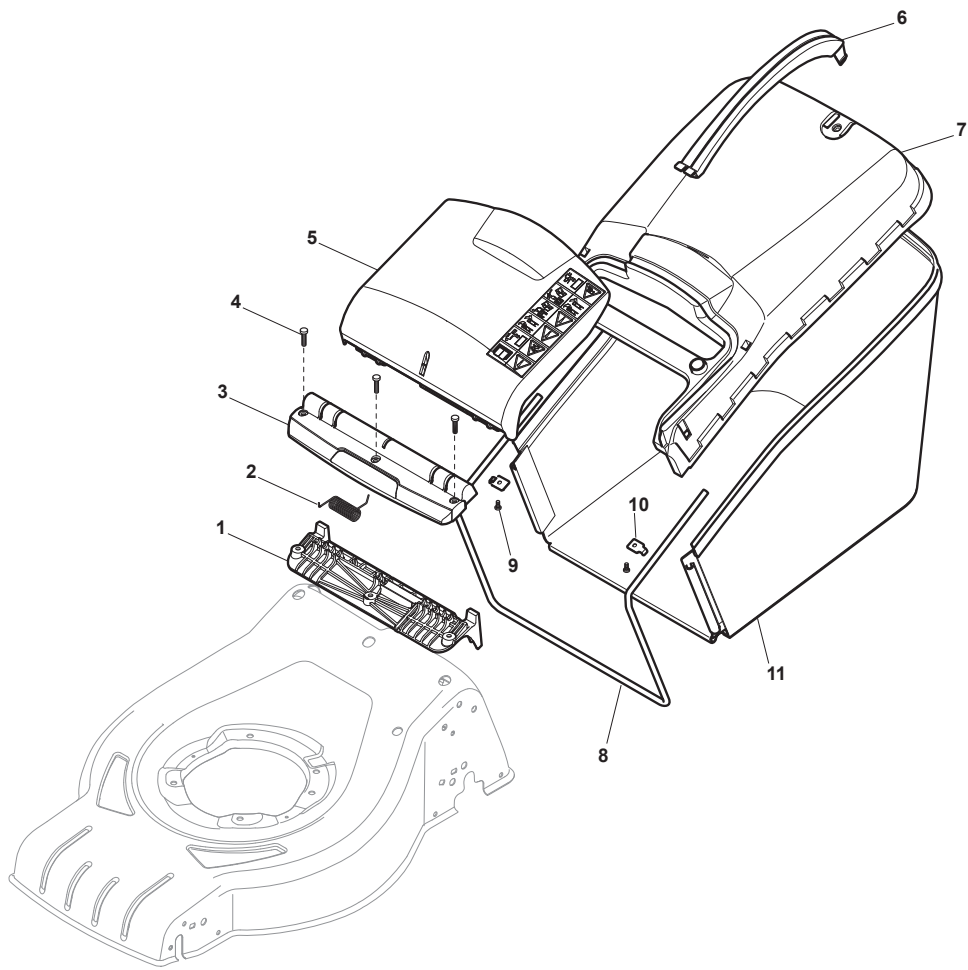

Fig.	Quantity	Part No	Description	Notes
1	1	322785331/0	Black Stone Guard Support	
2	1	122450464/0	Spring	
3	1	322109554/0	Stone Guard Supp. Cover Black	Black
3	1	322109557/0	Stone Guard Supp. Cover Grey	Grey
3	1	322109556/0	Stone Guard Supp. Cover Yellow	Yellow
4	3	112728699/0	Screw	
5	1	322600206/1	Stone Guard, Black	Black
5	1	322600216/1	Stone Guard, Grey	Grey
5	1	322600214/1	Stone Guard, Yellow	Yellow
6	1	322393644/0	Handle, Black	Black
6	1	322393649/0	Handle, Grey	Grey
6	1	322393646/0	Handle, Yellow	Yellow
7	7	322486262/0	Grasscatcher Upper Part, Black	Black
7	1	322486270/0	Grass Upper Hybrid Grey	Grey
7	1	322486264/0	Grass Upper Hybrid Yellow	Yellow
8	1	122608561/0	Grasscatcher Lower Stiffening Cruiser	
9	2	112728692/0	Screw	
10	2	322545159/0	Plate	
11	1	181002318/0	Box, Fabric