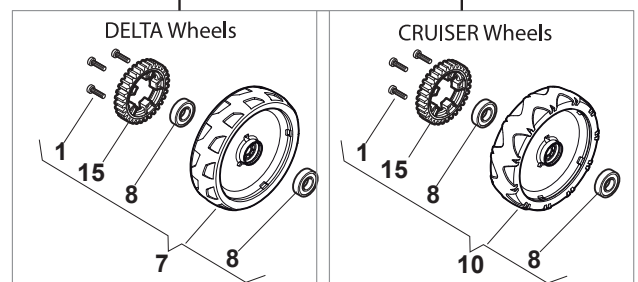

CRC-CSC 534 S - CRC-CSC 534 SQ

WBH Petrol Steel Transmission

Issue 9 - 2015

Fig.	Quantity	Part No	Description	Notes
1	4	112608600/0	Seeger	
2	1	122570134/0	Left Pinion	
3	1	122570133/0	Right Pinion	
4	2	322042066/0	Bushing	
5	2	112521371/0	Washer	
6	1	181003092/0	Gear Box	
7	1	122601904/0	Pulley	
8	1	112645700/0	Elastic Pin	
9	1	122033283/0	Adjustment Rod	
10	1	135064196/0	Belt	
11	1	122041957/1	Bushing	
12	1	122450063/0	Spring	
13	1	322680009/0	Washer	
14	1	112154510/0	Nut	
15	1	122110230/0	Hub Cover	
16	2	122753000/0	Pin	

Bushing - Ø180

Ball Bearing - Ø180

Bushing - Ø180

Ball Bearing - Ø180

CRC-CSC 534 S - CRC-CSC 534 SQ

WBH Petrol Steel Wheels and Hub Caps

Issue 9 - 2015

Fig.	Quantity	Part No	Description	Notes
1	6	112728706/0	Screw	
2	2	381007460/1	Wheel	
3	8	322042064/0	Bushing	
4	2	381007442/1	Wheel	
5	2	381007464/1	Wheel	
6	2	381007445/1	Wheel	
7	2	381007461/1	Wheel	
8	8	119216035/0	Bearing	
9	2	381007448/1	Wheel	
10	2	381007465/1	Wheel	
11	2	381007455/1	Wheel	
15	2	322120116/0	Wheels Crown	