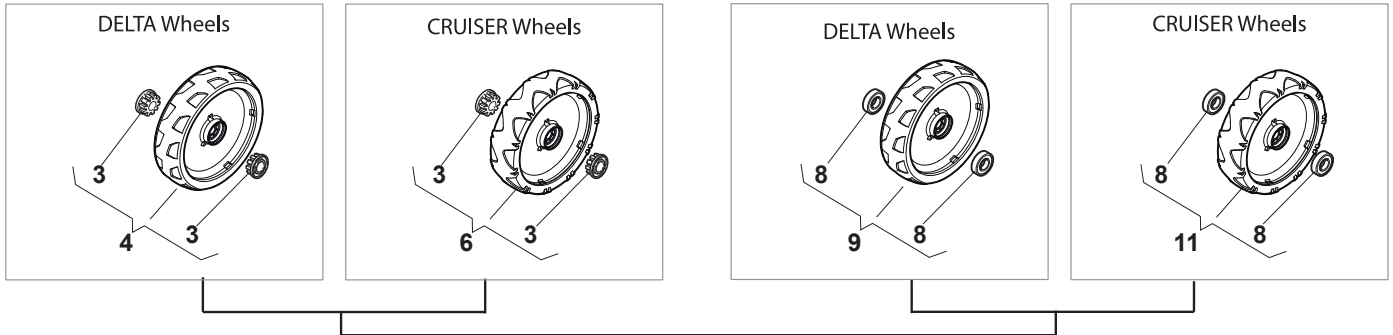

CRC-CSC 534 S - CRC-CSC 534 SQ

WBH Petrol Steel Transmission

Issue 9 - 2015

Fig.	Quantity	Part No	Description	Notes
1	4	112608600/0	Seeger	
2	1	122570134/0	Left Pinion	
3	1	122570133/0	Right Pinion	
4	2	322042066/0	Bushing	
5	2	112521371/0	Washer	
6	1	181003092/0	Gear Box	
7	1	122601904/0	Pulley	
8	1	112645700/0	Elastic Pin	
9	1	122033283/0	Adjustment Rod	
10	1	135064196/0	Belt	
11	1	122041957/1	Bushing	
12	1	122450063/0	Spring	
13	1	322680009/0	Washer	
14	1	112154510/0	Nut	
15	1	122110230/0	Hub Cover	
16	2	122753000/0	Pin	

Bushing - Ø180

Ball Bearing - Ø180

Bushing - Ø180

Ball Bearing - Ø180

CRC-CSC 534 S - CRC-CSC 534 SQ

WBH Petrol Steel Wheels and Hub Caps

Issue 9 - 2015

Fig.	Quantity	Part No	Description	Notes
1	6	112728706/0	Screw	
2	2	381007460/1	Wheel	
3	8	322042064/0	Bushing	
4	2	381007442/1	Wheel	
5	2	381007464/1	Wheel	
6	2	381007445/1	Wheel	
7	2	381007461/1	Wheel	
8	8	119216035/0	Bearing	
9	2	381007448/1	Wheel	
10	2	381007465/1	Wheel	
11	2	381007455/1	Wheel	
15	2	322120116/0	Wheels Crown	