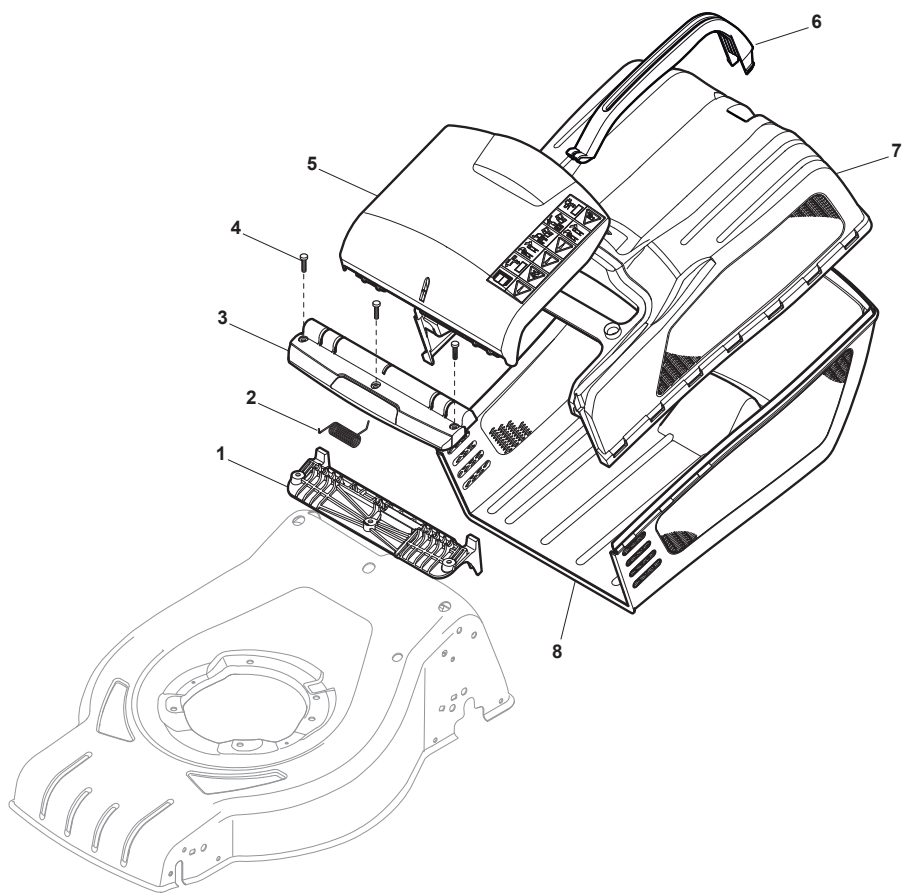

Fig.	Quantity	Part No	Description	Notes
1	1	322785331/0	Black Stone Guard Support	
2	1	122450464/0	Spring	
3	1	322109554/0	Stone Guard Supp. Cover Black	Black
3	1	322109557/0	Stone Guard Supp. Cover Grey	Grey
3	1	322109556/0	Stone Guard Supp. Cover Yellow	Yellow
4	3	112728699/0	Screw	
5	1	322600206/1	Stone Guard, Black	Black
5	1	322600216/1	Stone Guard, Grey	Grey
5	1	322600214/1	Stone Guard, Yellow	Yellow
6	1	181006409/0	Textile Grasscatcher Frame	
7	1	181002319/0	Textile Grasscatcher Black	