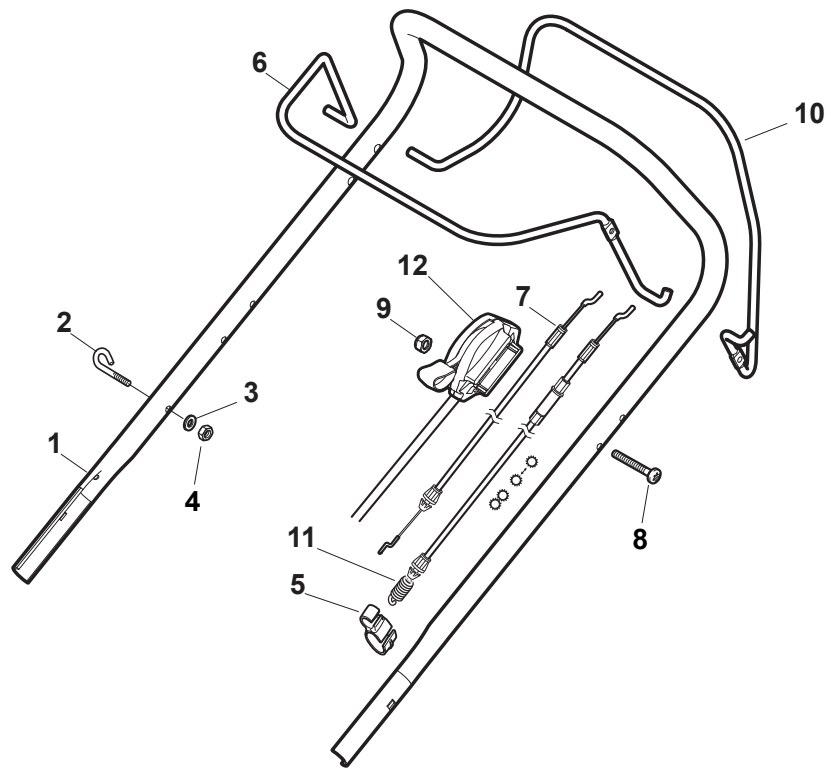

Fig.	Quantity	Part No	Description	Notes
1	1	381302853/0	Front Wheel Axle	
2	2	322545142/0	Plate	
3	4	112728698/0	Screw	
4	2	112521350/0	Washer	
5	2	112155000/0	Nut	
6	2	112436051/0	Plate	
7	1	322869677/0	Rod, Height Adjustment	
8	2	122519823/0	Pin	
9	1	122446193/0	Spring	
11	4	112728698/0	Screw	
12	2	322545152/0	Plate	
13	1	381302851/0	Rear Wheel Axle	
14	1	122534131/0	Pin	
15	1	381003356/0	Wheels Rear Adj. Lever	
16	1	122446192/0	Spring	
17	1	112154510/0	Nut	
18	2	322600239/0	Protection, Wheel	
21	2	112521350/0	Washer	
22	2	112155000/0	Nut	

CRC-CSC 534 S - CRC-CSC 534 SQ

WBH Petrol Steel Handle, Lower Part

Issue 9 - 2015

Fig.	Quantity	Part No	Description	Notes
1	1	381007538/0	Handle, Lower Part Yellow	Yellow
2	2	112819110/0	Screw	
3	2	122671651/0	Washer	
4	2	122399900/0	Knob	Black
4	2	322399840/0	Yellow Knob	Yellow
4	2	322399846/0	Red Knob	Red
5	2	112293200/0	Nut	
7	2	112818900/0	Screw	
9	2	122399900/0	Knob	Black
9	2	322399840/0	Yellow Knob	Yellow
9	2	322399846/0	Red Knob	Red
10	2	112293200/0	Nut	
11	2	112155000/0	Nut	
12	2	112521350/0	Washer	
13	2	112369500/0	Elastic Washer	
14	2	112760605/0	Screw	
15	1	381008691/0	Outfit, Screws	Black
15	1	381008692/0	Outfit, Screws	Yellow
15	1	381008695/0	Outfit, Screws	Red
1	1	381006785/0	Handle Lower Part	Black