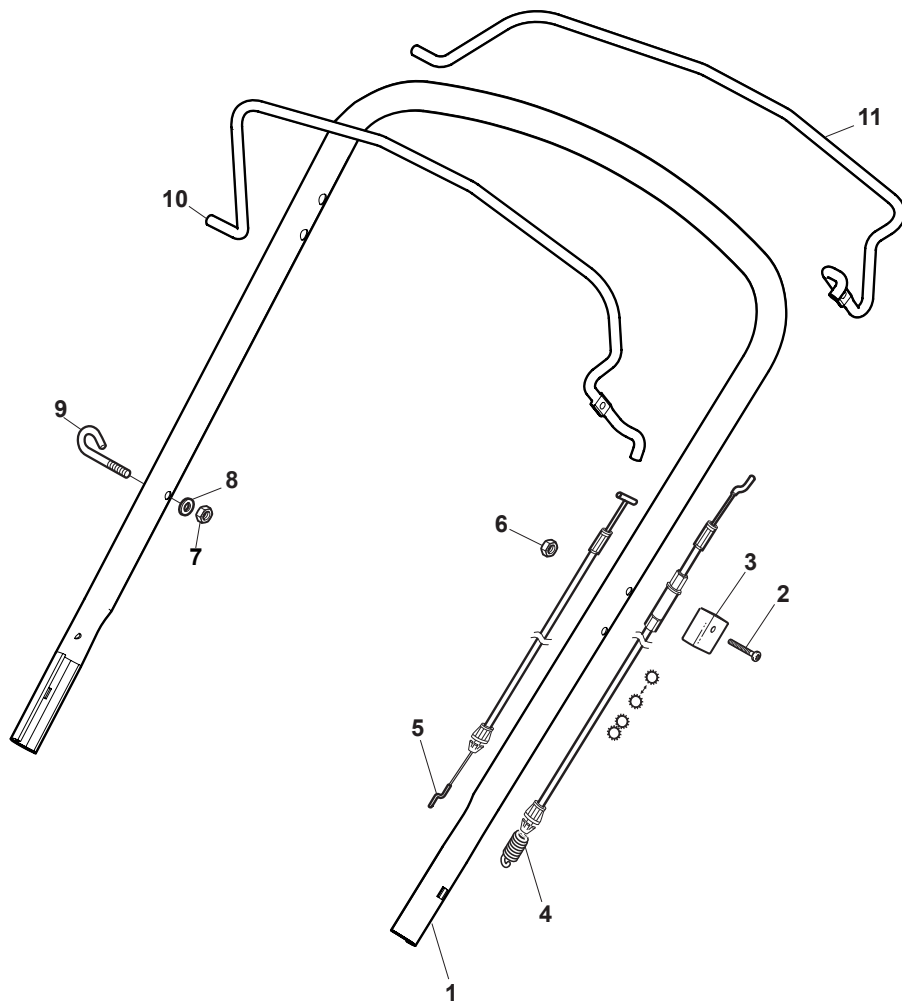

Fig.	Quantity	Part No	Description	Notes
1	1	381006740/0	Handle, Upper Part	
2	1	112727783/0	Screw	
3	1	322551640/0	Plate	
4	1	381030085/0	Cable Rear Drive	
5	1	181030089/0	Cable, Thread Engine Brake	B&S / GGP / Honda Engine
6	1	112154510/0	Nut	
7	1	112154510/0	Nut	
8	1	112521330/0	Washer	
9	1	122430313/0	Guide Spring	
10	1	181003369/0	Lever, Engine Brake	
11	1	181003371/0	Driving Lever