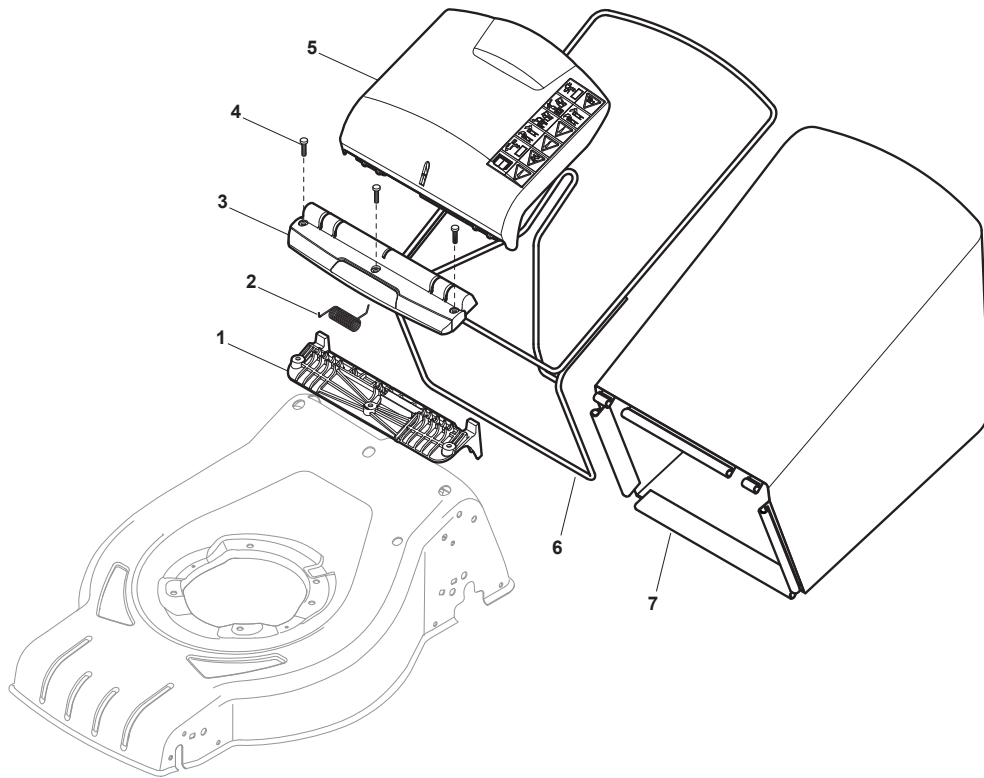

Fig.	Quantity	Part No	Description	Notes
1	1	322785331/0	Black Stone Guard Support	
2	1	122450464/0	Spring	
3	1	322109554/0	Stone Guard Supp. Cover Black	Black
3	1	322109557/0	Stone Guard Supp. Cover Grey	Grey
3	1	322109556/0	Stone Guard Supp. Cover Yellow	Yellow
4	3	112728699/0	Screw	
5	1	322600206/1	Stone Guard, Black	Black
5	1	322600216/1	Stone Guard, Grey	Grey
5	1	322600214/1	Stone Guard, Yellow	Yellow
6	1	181006409/0	Textile Grasscatcher Frame	
7	1	181002319/0	Textile Grasscatcher Black