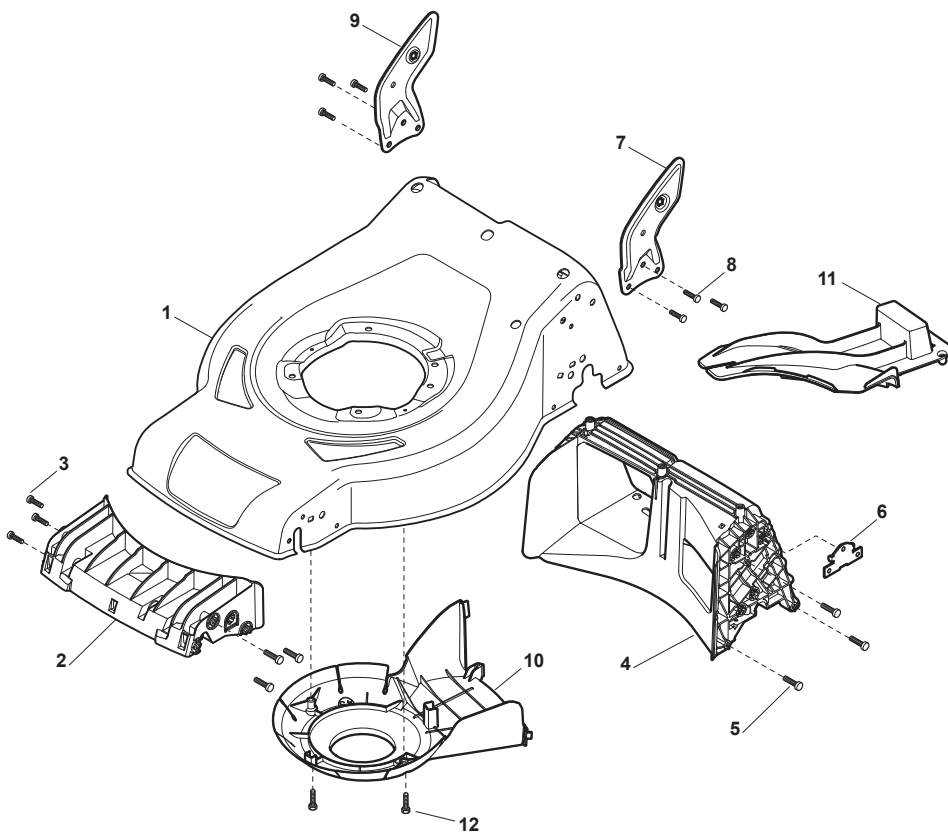

Parts Catalogue

for model

CRC-CSC 534 S - CRC-CSC 534 SQ

- Use GLOBAL GARDEN PRODUCT Genuine Spare Parts specified in the parts list for repair and/or replacement.
- The contents described in the parts list may change due to improvement.
- The drawings of the spare parts are only indicative and might not represent the part in question exactly.
- The indications "right" - "left" - "front" - "rear" refer to the position of the operator when using the machine.
- When placing orders of parts for repair and/or replacement, make sure that the illustrated parts list is the one applying to the machine's year of manufacture, as shown on the identification plate attached to the machine.

THIS INFORMATION IS NOT INTENDED FOR SALE OR RESALE, AND THIS NOTICE MUST REMAIN ON ALL COPIES.

CRC-CSC 534 S - CRC-CSC 534 SQ

WBH Petrol Steel Deck

Issue 9 - 2015

Fig.	Quantity	Part No	Description	Notes
1	1	381004550/0	Black Deck	
1	1	381004615/0	Red Deck	
1	1	381004617/0	Red Deck	Side Discharge
1	1	381004730/0	Grey Deck	
2	1	322108308/0	Rear Conveyor Assy	
3	6	112728699/0	Screw	
4	1	322108302/0	Rear Conveyor Assy	
5	6	112728699/0	Screw	
6	2	322545213/0	Plate	
7	1	381005139/0	Left Bracket	
8	6	112727801/0	Screw	
9	1	381005137/0	Right Bracket	
10	1	322060250/0	Belt Protection	
11	1	322140244/0	Mulching Plug	
12	2	112728530/0	Screw	

CRC-CSC 534 S - CRC-CSC 534 SQ

WBH Petrol Steel Deck

Issue 9 - 2015

Fig.	Quantity	Part No	Description	Notes
1	1	381004546/0	Red Deck	
1	1	381004547/0	Red Deck	Side Discharge
1	1	381004549/0	Black Deck	
2	1	322108308/0	Rear Conveyor Assy	
3	6	112728699/0	Screw	
4	1	322108302/0	Rear Conveyor Assy	
5	6	112728699/0	Screw	
6	2	322545213/0	Plate	
7	1	381005139/0	Left Bracket	
8	6	112727801/0	Screw	
9	1	381005137/0	Right Bracket	
10	1	322060250/0	Belt Protection	
11	1	322140244/0	Mulching Plug	
12	2	112728530/0	Screw	