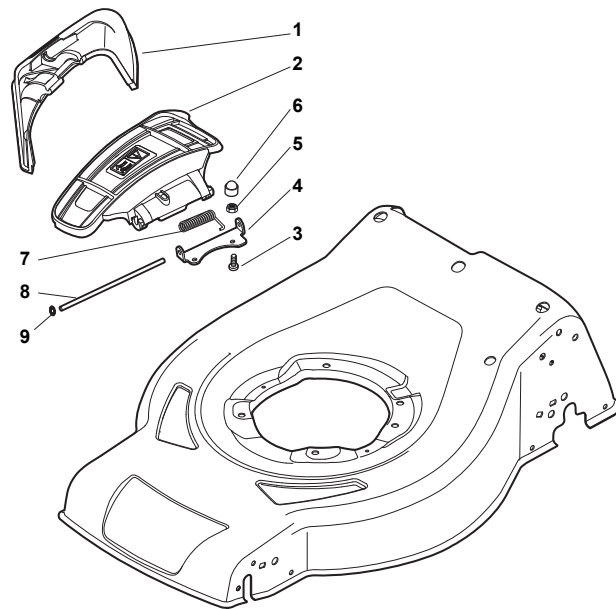

CRC-CSC 534 S - CRC-CSC 534 SQ

WBH Petrol Steel Transmission

Issue 9 - 2015

Fig.	Quantity	Part No	Description	Notes
1	4	112608600/0	Seeger	
2	1	122570134/0	Left Pinion	
3	1	122570133/0	Right Pinion	
4	2	322042066/0	Bushing	
5	2	112521371/0	Washer	
6	1	181003092/0	Gear Box	
7	1	122601904/0	Pulley	
8	1	112645700/0	Elastic Pin	
9	1	122033283/0	Adjustment Rod	
10	1	135064196/0	Belt	
11	1	122041957/1	Bushing	
12	1	122450063/0	Spring	
13	1	322680009/0	Washer	
14	1	112154510/0	Nut	
15	1	122110230/0	Hub Cover	
16	2	122753000/0	Pin	

Bushing - Ø180

Ball Bearing - Ø180

Bushing - Ø180

Ball Bearing - Ø180

CRC-CSC 534 S - CRC-CSC 534 SQ

WBH Petrol Steel Wheels and Hub Caps

Issue 9 - 2015

Fig.	Quantity	Part No	Description	Notes
1	6	112728706/0	Screw	
2	2	381007460/1	Wheel	
3	8	322042064/0	Bushing	
4	2	381007442/1	Wheel	
5	2	381007464/1	Wheel	
6	2	381007445/1	Wheel	
7	2	381007461/1	Wheel	
8	8	119216035/0	Bearing	
9	2	381007448/1	Wheel	
10	2	381007465/1	Wheel	
11	2	381007455/1	Wheel	
15	2	322120116/0	Wheels Crown	

CRC-CSC 534 S - CRC-CSC 534 SQ

WBH Petrol Steel Protection, Belt

Issue 9 - 2015

Fig.	Quantity	Part No	Description	Notes
1	1	322108309/1	Rear Conveyor Assy	Black
2	1	322600314/0	Ejection Guard	
8	1	122517869/1	Pin	
3	2	112727803/0	Screw	
4	1	322806639/0	Fulcrum Pin	
5	2	112154510/0	Nut	
6	2	118203853/0	Screw	
7	1	122450456/0	Spring	
9	2	112604896/0	Crown Fastener	