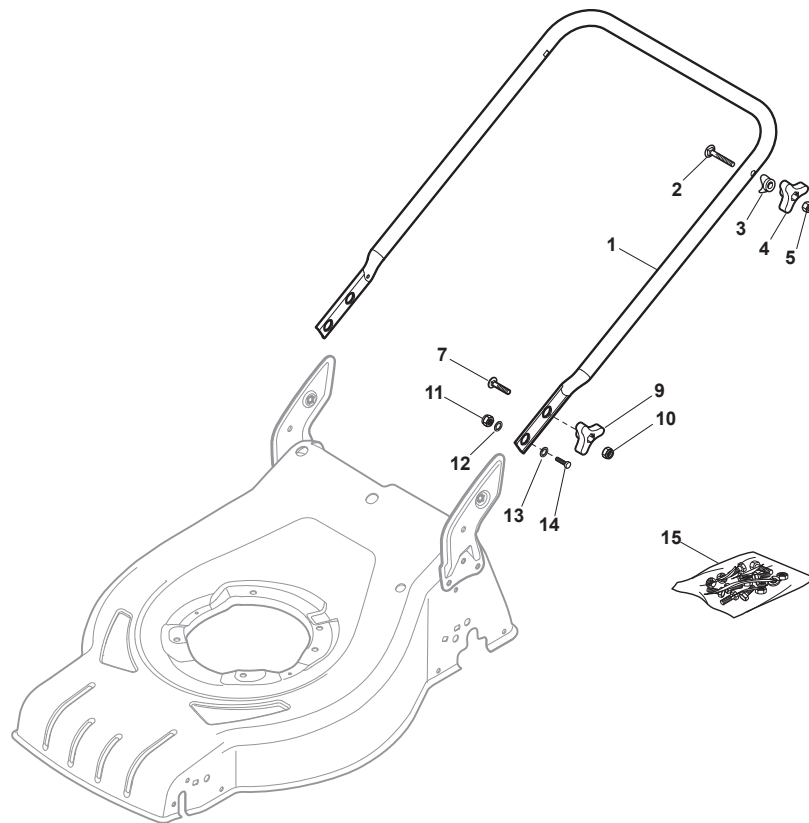

CRC-CSC 534 S - CRC-CSC 534 SQ

WBH Petrol Steel Deck

Issue 9 - 2015

Fig.	Quantity	Part No	Description	Notes
1	1	381004546/0	Red Deck	
1	1	381004547/0	Red Deck	Side Discharge
1	1	381004549/0	Black Deck	
2	1	322108308/0	Rear Conveyor Assy	
3	6	112728699/0	Screw	
4	1	322108302/0	Rear Conveyor Assy	
5	6	112728699/0	Screw	
6	2	322545213/0	Plate	
7	1	381005139/0	Left Bracket	
8	6	112727801/0	Screw	
9	1	381005137/0	Right Bracket	
10	1	322060250/0	Belt Protection	
11	1	322140244/0	Mulching Plug	
12	2	112728530/0	Screw	

Fig.	Quantity	Part No	Description	Notes
1	1	381302853/0	Front Wheel Axle	
2	2	322545142/0	Plate	
3	4	112728698/0	Screw	
4	2	112521350/0	Washer	
5	2	112155000/0	Nut	
6	2	112436051/0	Plate	
7	1	322869677/0	Rod, Height Adjustment	
8	2	122519823/0	Pin	
9	1	122446193/0	Spring	
11	4	112728698/0	Screw	
12	2	322545152/0	Plate	
13	1	381302851/0	Rear Wheel Axle	
14	1	122534131/0	Pin	
15	1	381003356/0	Wheels Rear Adj. Lever	
16	1	122446192/0	Spring	
17	1	112154510/0	Nut	
18	2	322600239/0	Protection, Wheel	
21	2	112521350/0	Washer	
22	2	112155000/0	Nut	

CRC-CSC 534 S - CRC-CSC 534 SQ

WBH Petrol Steel Handle, Lower Part

Issue 9 - 2015

Fig.	Quantity	Part No	Description	Notes
1	1	381007538/0	Handle, Lower Part Yellow	Yellow
2	2	112819110/0	Screw	
3	2	122671651/0	Washer	
4	2	122399900/0	Knob	Black
4	2	322399840/0	Yellow Knob	Yellow
4	2	322399846/0	Red Knob	Red
5	2	112293200/0	Nut	
7	2	112818900/0	Screw	
9	2	122399900/0	Knob	Black
9	2	322399840/0	Yellow Knob	Yellow
9	2	322399846/0	Red Knob	Red
10	2	112293200/0	Nut	
11	2	112155000/0	Nut	
12	2	112521350/0	Washer	
13	2	112369500/0	Elastic Washer	
14	2	112760605/0	Screw	
15	1	381008691/0	Outfit, Screws	Black
15	1	381008692/0	Outfit, Screws	Yellow
15	1	381008695/0	Outfit, Screws	Red
1	1	381006785/0	Handle Lower Part	Black