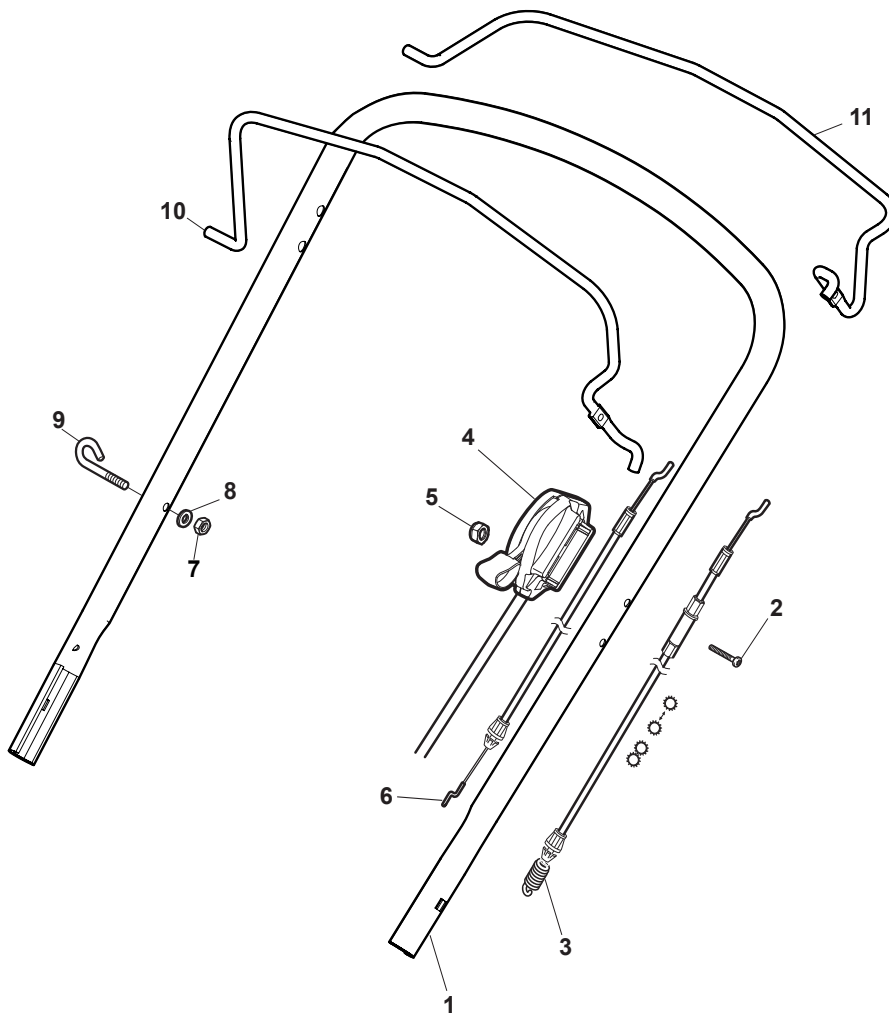

Fig.	Quantity	Part No	Description	Notes
1	1	381006740/0	Handle, Upper Part	
2	1	112727783/0	Screw	
3	1	322551640/0	Plate	
4	1	381030085/0	Cable Rear Drive	
5	1	181030089/0	Cable, Thread Engine Brake	B&S / GGP / Honda Engine
6	1	112154510/0	Nut	
7	1	112154510/0	Nut	
8	1	112521330/0	Washer	
9	1	122430313/0	Guide Spring	
10	1	181003369/0	Lever, Engine Brake	
11	1	181003371/0	Driving Lever	

Fig.	Quantity	Part No	Description	Notes
1	1	381006740/0	Handle, Upper Part	
2	1	112727788/0	Screw	
3	1	381030085/0	Cable Rear Drive	
4	1	181005524/0	Throttle Cable	for Honda GCV 135 Engine
4	1	181005527/0	Throttle Cable	for Honda GCV 160 / GGP Engine
4	1	181005528/0	Throttle Cable	for B&S Engine
4	1	181005529/0	Throttle Cable	for B&S 850 Series
4	1	181005531/0	Throttle Cable	for Honda GCV 190 Engine
5	1	112154510/0	Nut	
6	1	181030089/0	Cable, Thread Engine Brake	for B&S / GGP / Honda Engine
7	1	112154510/0	Nut	
8	1	112521330/0	Washer	
9	1	122430313/0	Guide Spring	
10	1	181003369/0	Lever, Engine Brake	
11	1	181003371/0	Driving Lever	

CRC-CSC 534 S - CRC-CSC 534 SQ

WBH Petrol Steel Transmission

Issue 9 - 2015

Fig.	Quantity	Part No	Description	Notes
1	4	112608600/0	Seeger	
2	1	122570134/0	Left Pinion	
3	1	122570133/0	Right Pinion	
4	2	322042066/0	Bushing	
5	2	112521371/0	Washer	
6	1	181003092/0	Gear Box	
7	1	122601904/0	Pulley	
8	1	112645700/0	Elastic Pin	
9	1	122033283/0	Adjustment Rod	
10	1	135064196/0	Belt	
11	1	122041957/1	Bushing	
12	1	122450063/0	Spring	
13	1	322680009/0	Washer	
14	1	112154510/0	Nut	
15	1	122110230/0	Hub Cover	
16	2	122753000/0	Pin	