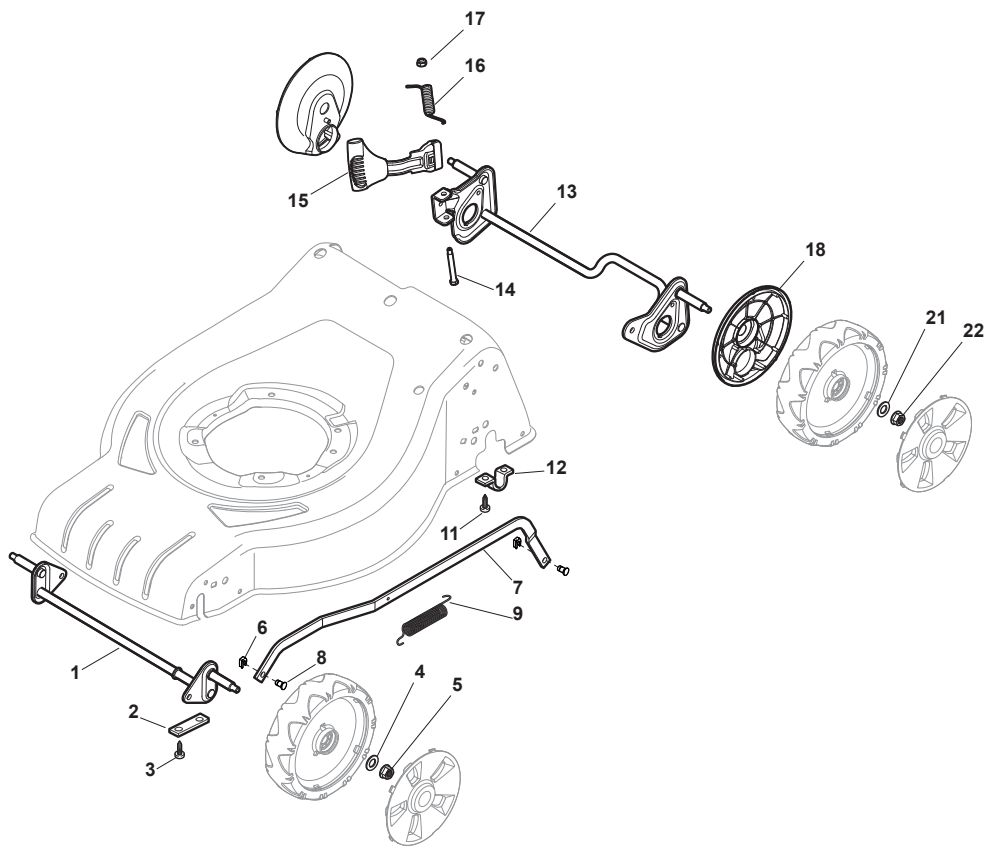

THIS INFORMATION IS NOT INTENDED FOR SALE OR RESALE, AND THIS NOTICE MUST REMAIN ON ALL COPIES.

CRC-CSC 534 S - CRC-CSC 534 SQ

WBH Petrol Steel Deck

Issue 9 - 2015

Fig.	Quantity	Part No	Description	Notes
1	1	381004550/0	Black Deck	
1	1	381004615/0	Red Deck	
1	1	381004617/0	Red Deck	Side Discharge
1	1	381004730/0	Grey Deck	
2	1	322108308/0	Rear Conveyor Assy	
3	6	112728699/0	Screw	
4	1	322108302/0	Rear Conveyor Assy	
5	6	112728699/0	Screw	
6	2	322545213/0	Plate	
7	1	381005139/0	Left Bracket	
8	6	112727801/0	Screw	
9	1	381005137/0	Right Bracket	
10	1	322060250/0	Belt Protection	
11	1	322140244/0	Mulching Plug	
12	2	112728530/0	Screw	

CRC-CSC 534 S - CRC-CSC 534 SQ

WBH Petrol Steel Deck

Issue 9 - 2015

Fig.	Quantity	Part No	Description	Notes
1	1	381004546/0	Red Deck	
1	1	381004547/0	Red Deck	Side Discharge
1	1	381004549/0	Black Deck	
2	1	322108308/0	Rear Conveyor Assy	
3	6	112728699/0	Screw	
4	1	322108302/0	Rear Conveyor Assy	
5	6	112728699/0	Screw	
6	2	322545213/0	Plate	
7	1	381005139/0	Left Bracket	
8	6	112727801/0	Screw	
9	1	381005137/0	Right Bracket	
10	1	322060250/0	Belt Protection	
11	1	322140244/0	Mulching Plug	
12	2	112728530/0	Screw	

Fig.	Quantity	Part No	Description	Notes
1	1	381302853/0	Front Wheel Axle	
2	2	322545142/0	Plate	
3	4	112728698/0	Screw	
4	2	112521350/0	Washer	
5	2	112155000/0	Nut	
6	2	112436051/0	Plate	
7	1	322869677/0	Rod, Height Adjustment	
8	2	122519823/0	Pin	
9	1	122446193/0	Spring	
11	4	112728698/0	Screw	
12	2	322545152/0	Plate	
13	1	381302851/0	Rear Wheel Axle	
14	1	122534131/0	Pin	
15	1	381003356/0	Wheels Rear Adj. Lever	
16	1	122446192/0	Spring	
17	1	112154510/0	Nut	
18	2	322600239/0	Protection, Wheel	
21	2	112521350/0	Washer	
22	2	112155000/0	Nut	