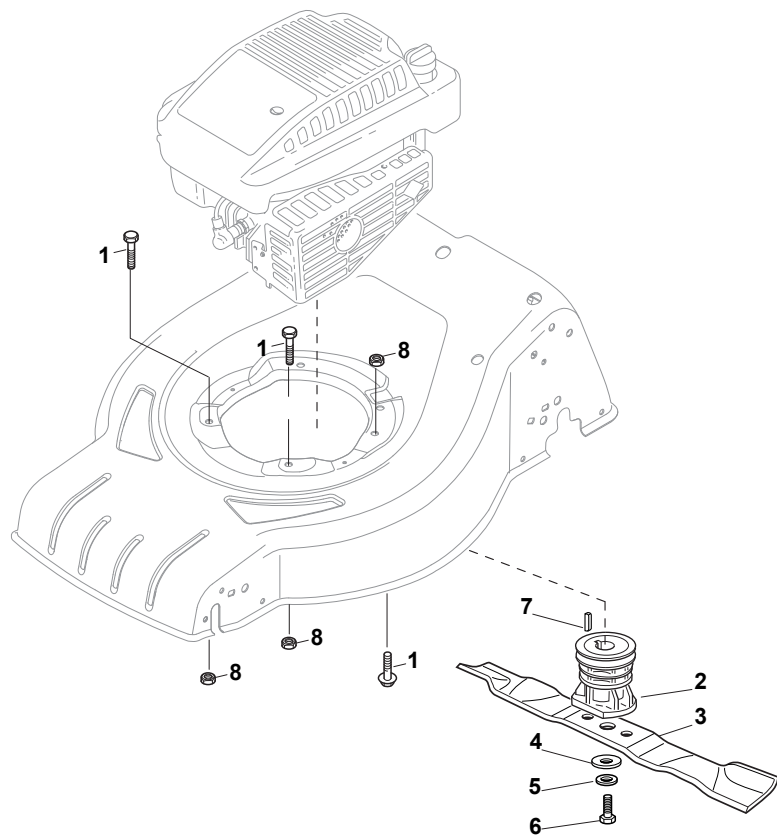

CRC-CSC 534 S - CRC-CSC 534 SQ

WBH Petrol Steel Transmission

Issue 9 - 2015

Fig.	Quantity	Part No	Description	Notes
1	4	112608600/0	Seeger	
2	1	122570134/0	Left Pinion	
3	1	122570133/0	Right Pinion	
4	2	322042066/0	Bushing	
5	2	112521371/0	Washer	
6	1	181003092/0	Gear Box	
7	1	122601904/0	Pulley	
8	1	112645700/0	Elastic Pin	
9	1	122033283/0	Adjustment Rod	
10	1	135064196/0	Belt	
11	1	122041957/1	Bushing	
12	1	122450063/0	Spring	
13	1	322680009/0	Washer	
14	1	112154510/0	Nut	
15	1	122110230/0	Hub Cover	
16	2	122753000/0	Pin	

Bushing - Ø180

Ball Bearing - Ø180

Bushing - Ø180

Ball Bearing - Ø180

CRC-CSC 534 S - CRC-CSC 534 SQ

WBH Petrol Steel Wheels and Hub Caps

Issue 9 - 2015

Fig.	Quantity	Part No	Description	Notes
1	6	112728706/0	Screw	
2	2	381007460/1	Wheel	
3	8	322042064/0	Bushing	
4	2	381007442/1	Wheel	
5	2	381007464/1	Wheel	
6	2	381007445/1	Wheel	
7	2	381007461/1	Wheel	
8	8	119216035/0	Bearing	
9	2	381007448/1	Wheel	
10	2	381007465/1	Wheel	
11	2	381007455/1	Wheel	
15	2	322120116/0	Wheels Crown	

CRC-CSC 534 S - CRC-CSC 534 SQ

WBH Petrol Steel Protection, Belt

Issue 9 - 2015

Fig.	Quantity	Part No	Description	Notes
1	1	322108309/1	Rear Conveyor Assy	Black
2	1	322600314/0	Ejection Guard	
8	1	122517869/1	Pin	
3	2	112727803/0	Screw	
4	1	322806639/0	Fulcrum Pin	
5	2	112154510/0	Nut	
6	2	118203853/0	Screw	
7	1	122450456/0	Spring	
9	2	112604896/0	Crown Fastener	