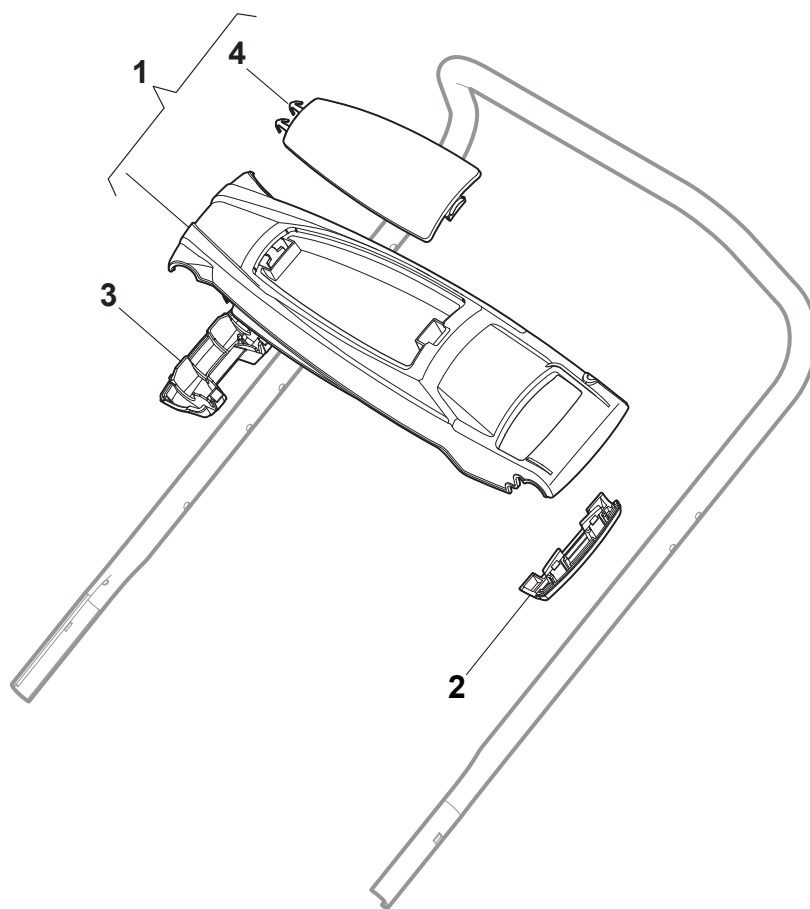

Fig.	Quantity	Part No	Description	Notes
1	1	381006740/0	Handle, Upper Part	
2	1	112727783/0	Screw	
3	1	322551640/0	Plate	
4	1	381030085/0	Cable Rear Drive	
5	1	181030089/0	Cable, Thread Engine Brake	B&S / GGP / Honda Engine
6	1	112154510/0	Nut	
7	1	112154510/0	Nut	
8	1	112521330/0	Washer	
9	1	122430313/0	Guide Spring	
10	1	181003369/0	Lever, Engine Brake	
11	1	181003371/0	Driving Lever	

Fig.	Quantity	Part No	Description	Notes
1	1	381006740/0	Handle, Upper Part	
2	1	112727788/0	Screw	
3	1	381030085/0	Cable Rear Drive	
4	1	181005524/0	Throttle Cable	for Honda GCV 135 Engine
4	1	181005527/0	Throttle Cable	for Honda GCV 160 / GGP Engine
4	1	181005528/0	Throttle Cable	for B&S Engine
4	1	181005529/0	Throttle Cable	for B&S 850 Series
4	1	181005531/0	Throttle Cable	for Honda GCV 190 Engine
5	1	112154510/0	Nut	
6	1	181030089/0	Cable, Thread Engine Brake	for B&S / GGP / Honda Engine
7	1	112154510/0	Nut	
8	1	112521330/0	Washer	
9	1	122430313/0	Guide Spring	
10	1	181003369/0	Lever, Engine Brake	
11	1	181003371/0	Driving Lever	