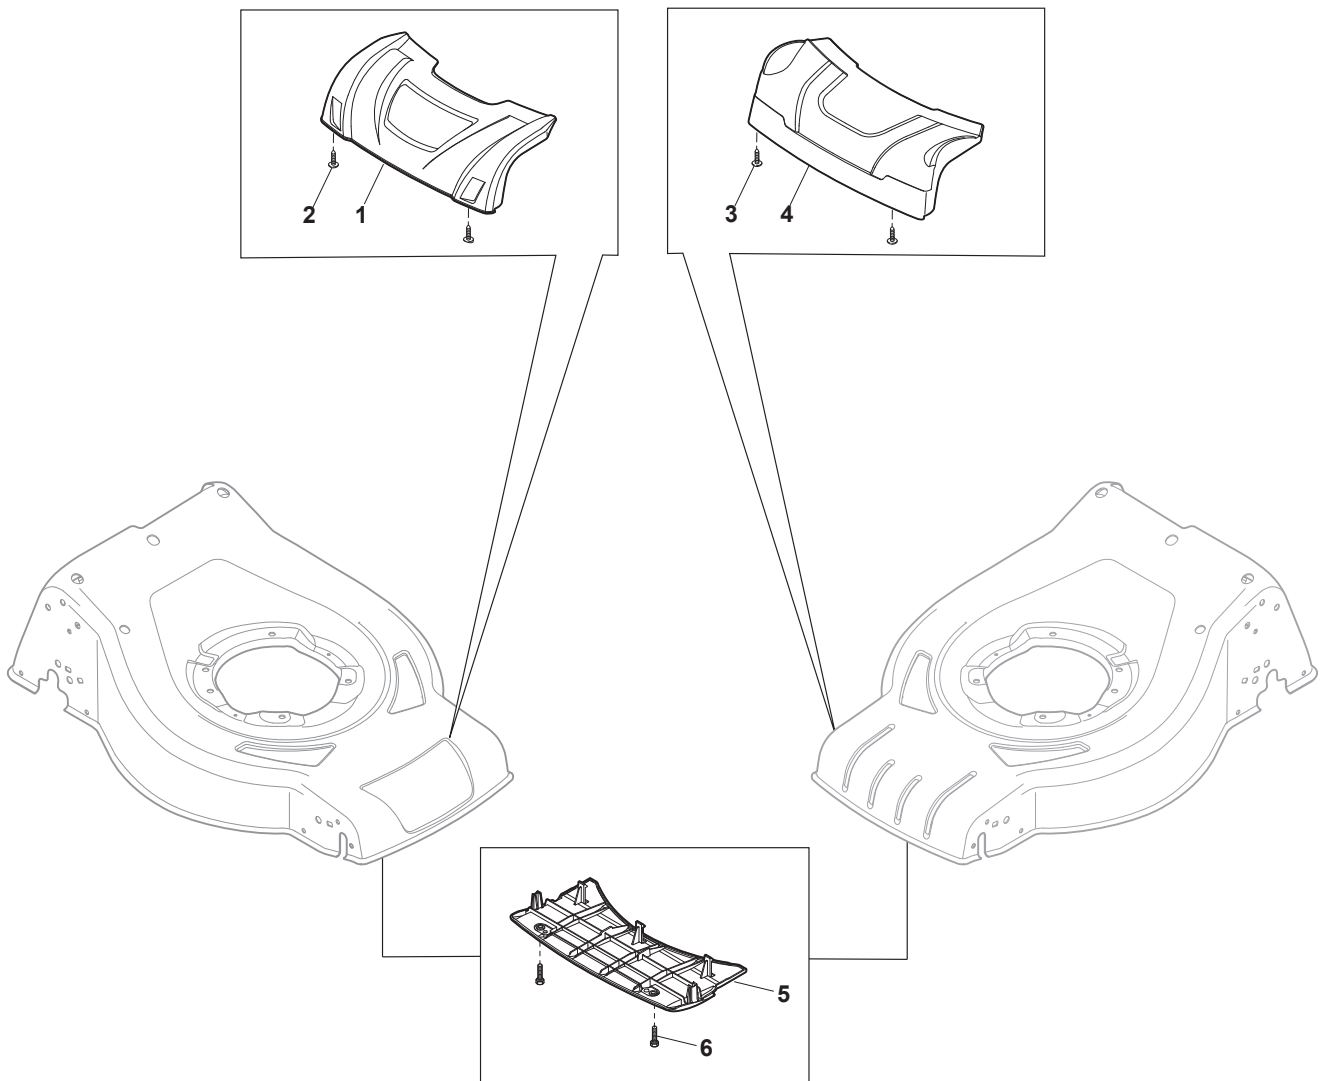

THIS INFORMATION IS NOT INTENDED FOR SALE OR RESALE, AND THIS NOTICE MUST REMAIN ON ALL COPIES.

CRC-CSC 534 S - CRC-CSC 534 SQ

WBH Petrol Steel Deck

Issue 9 - 2015

Fig.	Quantity	Part No	Description	Notes
1	1	381004550/0	Black Deck	
1	1	381004615/0	Red Deck	
1	1	381004617/0	Red Deck	Side Discharge
1	1	381004730/0	Grey Deck	
2	1	322108308/0	Rear Conveyor Assy	
3	6	112728699/0	Screw	
4	1	322108302/0	Rear Conveyor Assy	
5	6	112728699/0	Screw	
6	2	322545213/0	Plate	
7	1	381005139/0	Left Bracket	
8	6	112727801/0	Screw	
9	1	381005137/0	Right Bracket	
10	1	322060250/0	Belt Protection	
11	1	322140244/0	Mulching Plug	
12	2	112728530/0	Screw	

CRC-CSC 534 S - CRC-CSC 534 SQ

WBH Petrol Steel Deck

Issue 9 - 2015

Fig.	Quantity	Part No	Description	Notes
1	1	381004546/0	Red Deck	
1	1	381004547/0	Red Deck	Side Discharge
1	1	381004549/0	Black Deck	
2	1	322108308/0	Rear Conveyor Assy	
3	6	112728699/0	Screw	
4	1	322108302/0	Rear Conveyor Assy	
5	6	112728699/0	Screw	
6	2	322545213/0	Plate	
7	1	381005139/0	Left Bracket	
8	6	112727801/0	Screw	
9	1	381005137/0	Right Bracket	
10	1	322060250/0	Belt Protection	
11	1	322140244/0	Mulching Plug	
12	2	112728530/0	Screw	

Fig.	Quantity	Part No	Description	Notes
1	1	381302853/0	Front Wheel Axle	
2	2	322545142/0	Plate	
3	4	112728698/0	Screw	
4	2	112521350/0	Washer	
5	2	112155000/0	Nut	
6	2	112436051/0	Plate	
7	1	322869677/0	Rod, Height Adjustment	
8	2	122519823/0	Pin	
9	1	122446193/0	Spring	
11	4	112728698/0	Screw	
12	2	322545152/0	Plate	
13	1	381302851/0	Rear Wheel Axle	
14	1	122534131/0	Pin	
15	1	381003356/0	Wheels Rear Adj. Lever	
16	1	122446192/0	Spring	
17	1	112154510/0	Nut	
18	2	322600239/0	Protection, Wheel	
21	2	112521350/0	Washer	
22	2	112155000/0	Nut	