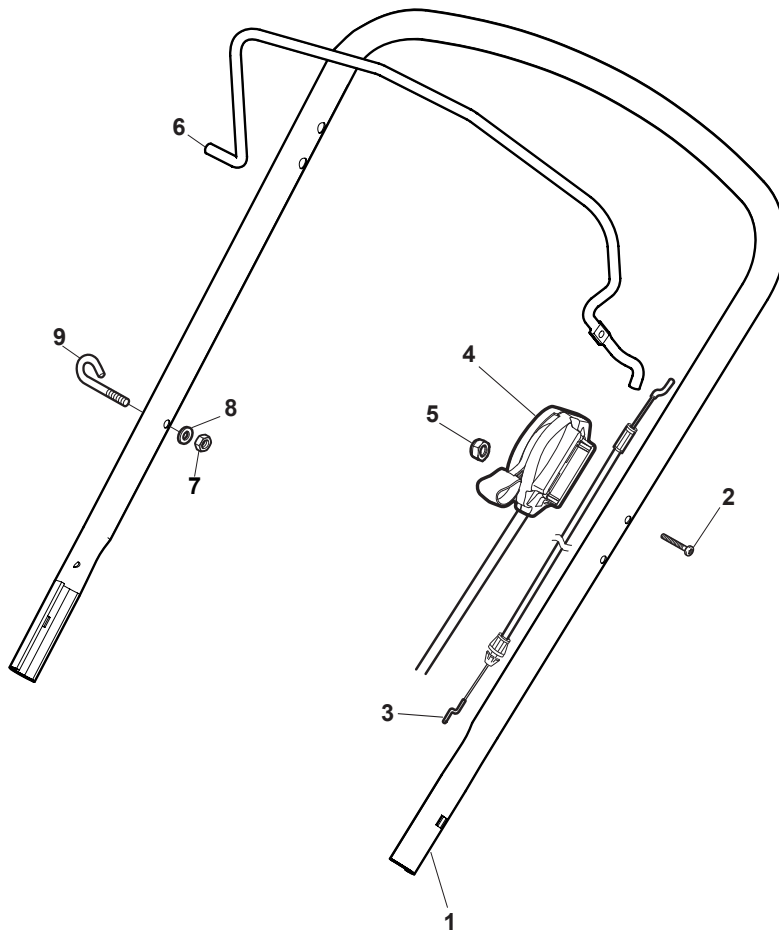

CR-CS 484 W - CR-CS 484 WQ

WBH Petrol Steel Handle, Upper Part

Issue 8 - 2015

Fig.	Quantity	Part No	Description	Notes
1	1	381006740/0	Handle, Upper Part	
2	1	112727788/0	Screw	
3	1	322551640/0	Plate	
4	1	112154510/0	Nut	
5	1	181030084/0	Cable, Thread Engine Brake	B&S / GGP / Honda Engine
6	1	181003369/0	Lever, Engine Brake	
7	1	112154510/0	Nut	
8	1	112521330/0	Washer	
9	1	122430313/0	Guide Spring	

Fig.	Quantity	Part No	Description	Notes
1	1	381006740/0	Handle, Upper Part	
2	1	112727783/0	Screw	
3	1	181030084/0	Cable, Thread Engine Brake	B&S / GGP / Honda Engine
4	1	181005522/0	Throttle Cable	B&S Engine
4	1	181005534/0	Throttle Cable	for GGP RS-RSC-RSCT Engines
4	1	181005535/0	Throttle Cable	for GGP and Honda Engine
4	1	181005536/0	Throttle Cable	B&S E Series
5	1	112154510/0	Nut	
6	1	181003369/0	Lever, Engine Brake	
7	1	112154510/0	Nut	
8	1	112521330/0	Washer	
9	1	122430313/0	Guide Spring	

Bushing - Ø180

Ball Bearing - Ø180

Bushing - Ø240

Ball Bearing - Ø240

CR-CS 484 W - CR-CS 484 WQ

WBH Petrol Steel Wheels and Hub Caps

Issue 8 - 2015

Fig.	Quantity	Part No	Description	Notes
1	2	381007443/1	Wheel	
2	8	322042064/0	Bushing	
3	2	381007442/1	Wheel	
4	2	381007446/1	Wheel	
5	2	381007444/1	Wheel	
6	2	381007448/1	Wheel	
7	8	119216035/0	Bearing	
8	2	381007449/1	Wheel	
9	2	381007450/1	Wheel	
10	2	381007456/1	Wheel	