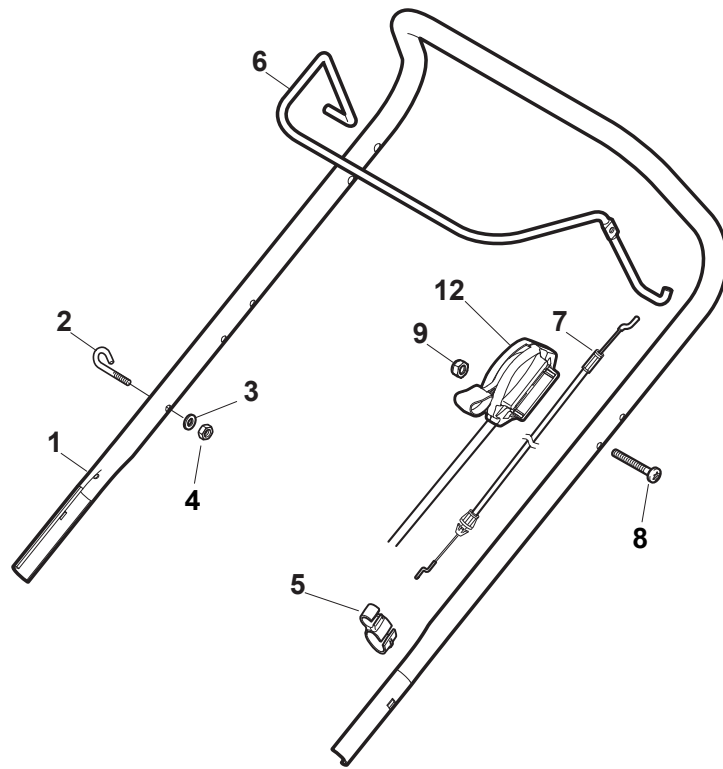

CR-CS 484 W - CR-CS 484 WQ

WBH Petrol Steel Height Adjusting

Issue 8 - 2015

Fig.	Quantity	Part No	Description	Notes
1	2	322545189/0	Plate	
2	2	322735597/1	Sector, Height Adjustment	
3	2	381005141/0	Wheel Support	
4	2	381003354/0	Lever, Height Adjustment	
5	4	122519811/0	Pin	
6	4	112521350/0	Washer	
7	4	112155000/0	Nut	
8	2	322545211/0	Plate	
9	2	322735595/1	Sector, Height Adjustment	
10	2	381005143/0	Wheel Support	
11	2	381003442/0	Lever, Height Adjustment	

Fig.	Quantity	Part No	Description	Notes
1	1	381006737/0	Handle Lower Part	Black
1	1	381007537/0	Handle, Lower Part Yellow	Yellow
2	2	112819110/0	Screw	
3	2	122671651/0	Washer	
4	2	122399900/0	Knob	Black
4	2	322399840/0	Yellow Knob	Yellow
4	2	322399846/0	Red Knob	Red
5	2	112293200/0	Nut	
7	2	112818900/0	Screw	
9	2	122399900/0	Knob	Black
9	2	322399840/0	Yellow Knob	Yellow
9	2	322399846/0	Red Knob	Red
10	2	112293200/0	Nut	
11	2	112155000/0	Nut	
12	2	112521350/0	Washer	
13	2	112369500/0	Elastic Washer	
14	2	112760605/0	Screw	
15	1	381008691/0	Outfit, Screws	Black
15	1	381008692/0	Outfit, Screws	Yellow
15	1	381008695/0	Outfit, Screws	Red

Fig.	Quantity	Part No	Description	Notes
1	1	381006739/1	Handle, Upper Part	Black
1	1	381006745/1	Handle, Upper Part with sponge handgrip	Black
1	1	381006753/0	Handle, Upper Part Yellow	Yellow
2	1	122430313/0	Guide Spring	
3	1	112521330/0	Washer	
4	1	112154510/0	Nut	
5	1	118390020/0	Conduit Clip Caproeurope	
6	1	181003363/1	Lever, Engine Brake Black	Black
6	1	381003365/0	Lever, Engine Brake Yellow	Yellow
6	1	381003376/0	Lever, Engine Brake Red	Red
7	1	181030056/0	Cable, Thread Engine Brake	for GGP Engine
7	1	181030069/1	Cable, Thread Engine Brake	for Honda Engine
8	1	112727783/0	Screw	
9	1	112154510/0	Nut	
12	1	181005517/0	Throttle Cable	for GGP Engine
12	1	181005511/0	Throttle Cable	for B&S Engine
12	1	181005517/0	Throttle Cable	for Honda Engine
12	1	181005532/0	Throttle Cable	for GGP RS-RSC-RSCT Engines