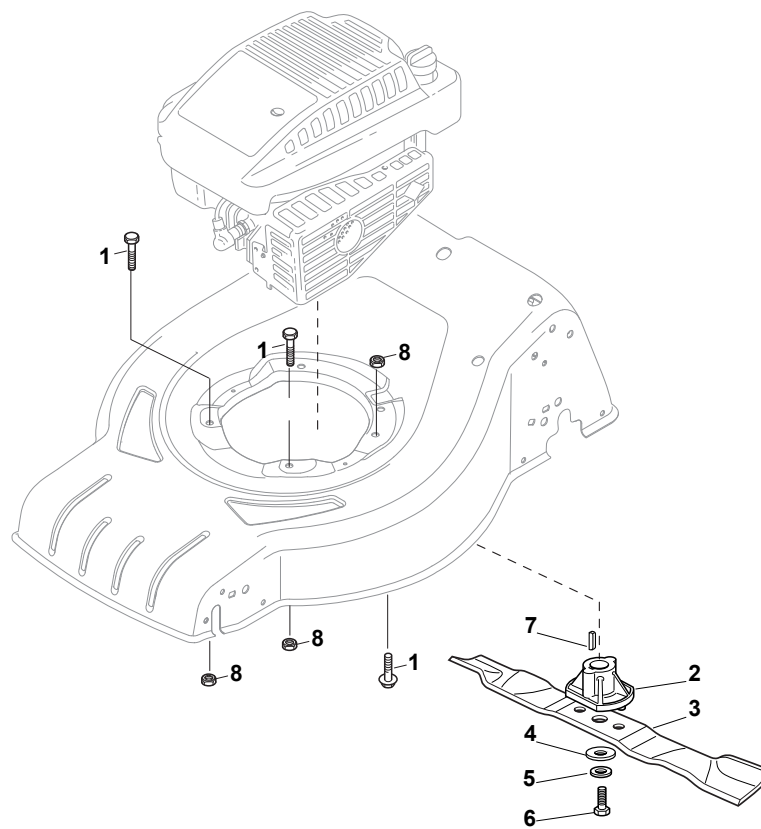

CR-CS 484 W - CR-CS 484 WQ

WBH Petrol Steel Height Adjusting

Issue 8 - 2015

Fig.	Quantity	Part No	Description	Notes
1	2	322545189/0	Plate	
2	2	322735597/1	Sector, Height Adjustment	
3	2	381005141/0	Wheel Support	
4	2	381003354/0	Lever, Height Adjustment	
5	4	122519811/0	Pin	
6	4	112521350/0	Washer	
7	4	112155000/0	Nut	
8	2	322545211/0	Plate	
9	2	322735595/1	Sector, Height Adjustment	
10	2	381005143/0	Wheel Support	
11	2	381003442/0	Lever, Height Adjustment	

Fig.	Quantity	Part No	Description	Notes
1	1	381006740/0	Handle, Upper Part	
2	1	112727783/0	Screw	
3	1	181030084/0	Cable, Thread Engine Brake	B&S / GGP / Honda Engine
4	1	181005522/0	Throttle Cable	B&S Engine
4	1	181005534/0	Throttle Cable	for GGP RS-RSC-RSCT Engines
4	1	181005535/0	Throttle Cable	for GGP and Honda Engine
4	1	181005536/0	Throttle Cable	B&S E Series
5	1	112154510/0	Nut	
6	1	181003369/0	Lever, Engine Brake	
7	1	112154510/0	Nut	
8	1	112521330/0	Washer	
9	1	122430313/0	Guide Spring	

Bushing - Ø180

Ball Bearing - Ø180

Bushing - Ø240

Ball Bearing - Ø240

CR-CS 484 W - CR-CS 484 WQ

WBH Petrol Steel Wheels and Hub Caps

Issue 8 - 2015

Fig.	Quantity	Part No	Description	Notes
1	2	381007443/1	Wheel	
2	8	322042064/0	Bushing	
3	2	381007442/1	Wheel	
4	2	381007446/1	Wheel	
5	2	381007444/1	Wheel	
6	2	381007448/1	Wheel	
7	8	119216035/0	Bearing	
8	2	381007449/1	Wheel	
9	2	381007450/1	Wheel	
10	2	381007456/1	Wheel	

CR-CS 484 W - CR-CS 484 WQ

WBH Petrol Steel Protection, Belt

Issue 8 - 2015

Fig.	Quantity	Part No	Description	Notes
1	1	322108309/1	Rear Conveyor Assy	Black
2	1	322600314/0	Ejection Guard	
8	1	122517869/1	Pin	
3	2	112727803/0	Screw	
4	1	322806639/0	Fulcrum Pin	
5	2	112154510/0	Nut	
6	2	118203853/0	Screw	
7	1	122450456/0	Spring	
9	2	112604896/0	Crown Fastener	