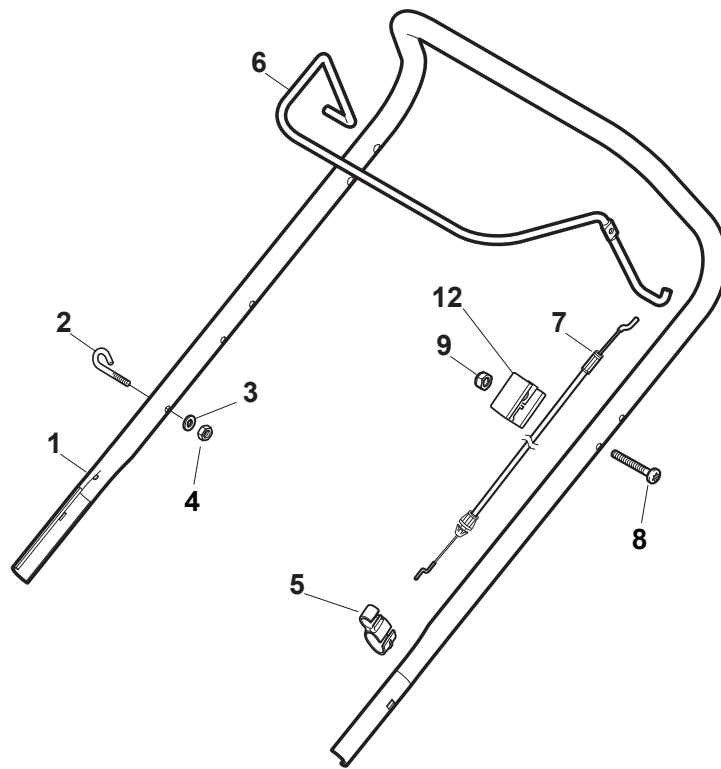

CR-CS 484 W - CR-CS 484 WQ

WBH Petrol Steel Height Adjusting

Issue 8 - 2015

Fig.	Quantity	Part No	Description	Notes
1	2	322545189/0	Plate	
2	2	322735597/1	Sector, Height Adjustment	
3	2	381005141/0	Wheel Support	
4	2	381003354/0	Lever, Height Adjustment	
5	4	122519811/0	Pin	
6	4	112521350/0	Washer	
7	4	112155000/0	Nut	
8	2	322545211/0	Plate	
9	2	322735595/1	Sector, Height Adjustment	
10	2	381005143/0	Wheel Support	
11	2	381003442/0	Lever, Height Adjustment	

Fig.	Quantity	Part No	Description	Notes
1	1	381006737/0	Handle Lower Part	Black
1	1	381007537/0	Handle, Lower Part Yellow	Yellow
2	2	112819110/0	Screw	
3	2	122671651/0	Washer	
4	2	122399900/0	Knob	Black
4	2	322399840/0	Yellow Knob	Yellow
4	2	322399846/0	Red Knob	Red
5	2	112293200/0	Nut	
7	2	112818900/0	Screw	
9	2	122399900/0	Knob	Black
9	2	322399840/0	Yellow Knob	Yellow
9	2	322399846/0	Red Knob	Red
10	2	112293200/0	Nut	
11	2	112155000/0	Nut	
12	2	112521350/0	Washer	
13	2	112369500/0	Elastic Washer	
14	2	112760605/0	Screw	
15	1	381008691/0	Outfit, Screws	Black
15	1	381008692/0	Outfit, Screws	Yellow
15	1	381008695/0	Outfit, Screws	Red

Fig.	Quantity	Part No	Description	Notes
1	1	381006739/1	Handle, Upper Part	Black
1	1	381006745/1	Handle, Upper Part with sponge handgrip	Black
1	1	381006753/0	Handle, Upper Part Yellow	Yellow
2	1	122430313/0	Guide Spring	
3	1	112521330/0	Washer	
4	1	112154510/0	Nut	
5	1	118390020/0	Conduit Clip Caproeurope	
6	1	181003363/1	Lever, Engine Brake Black	Black
6	1	381003365/0	Lever, Engine Brake Yellow	Yellow
6	1	381003376/0	Lever, Engine Brake Red	Red
7	1	181030056/0	Cable, Thread Engine Brake	for GGP Engine
7	1	181030069/1	Cable, Thread Engine Brake	for Honda Engine
8	1	112727783/0	Screw	
9	1	112154510/0	Nut	
12	1	181005517/0	Throttle Cable	for GGP Engine
12	1	181005511/0	Throttle Cable	for B&S Engine
12	1	181005517/0	Throttle Cable	for Honda Engine
12	1	181005532/0	Throttle Cable	for GGP RS-RSC-RSCT Engines