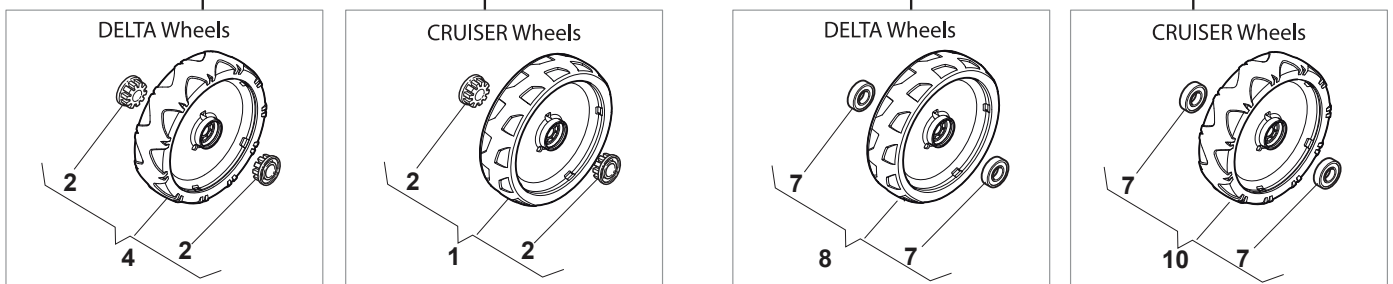

Bushing - Ø180

Ball Bearing - Ø180

Bushing - Ø240

Ball Bearing - Ø240

CR-CS 484 W - CR-CS 484 WQ

WBH Petrol Steel   Wheels and Hub Caps

Issue 8 - 2015

Fig.	Quantity	Part No	Description	Notes
1	2	381007443/1	Wheel	
2	8	322042064/0	Bushing	
3	2	381007442/1	Wheel	
4	2	381007446/1	Wheel	
5	2	381007444/1	Wheel	
6	2	381007448/1	Wheel	
7	8	119216035/0	Bearing	
8	2	381007449/1	Wheel	
9	2	381007450/1	Wheel	
10	2	381007456/1	Wheel