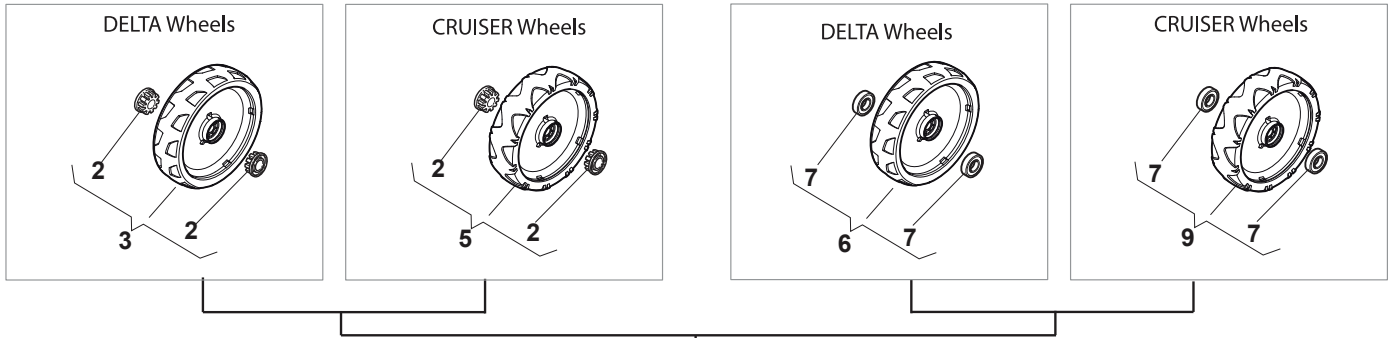

Bushing - Ø180

Ball Bearing - Ø180

Bushing - Ø240

Ball Bearing - Ø240

CR-CS 484 W - CR-CS 484 WQ

WBH Petrol Steel   Wheels and Hub Caps

Issue 8 - 2015

Fig.	Quantity	Part No	Description	Notes
1	2	381007443/1	Wheel	
2	8	322042064/0	Bushing	
3	2	381007442/1	Wheel	
4	2	381007446/1	Wheel	
5	2	381007444/1	Wheel	
6	2	381007448/1	Wheel	
7	8	119216035/0	Bearing	
8	2	381007449/1	Wheel	
9	2	381007450/1	Wheel	
10	2	381007456/1	Wheel