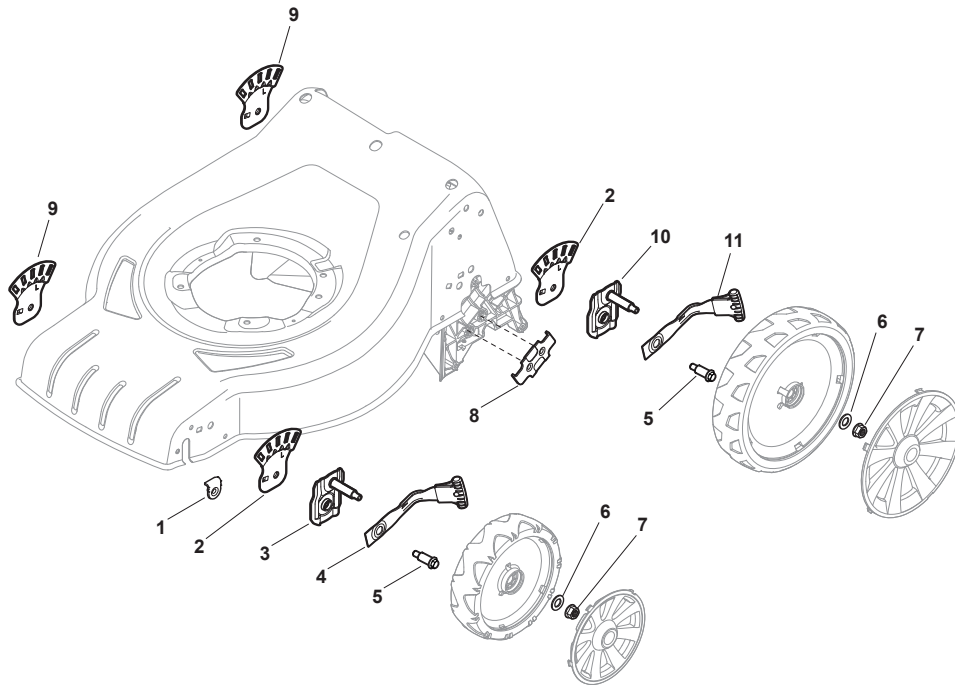

THIS INFORMATION IS NOT INTENDED FOR SALE OR RESALE, AND THIS NOTICE MUST REMAIN ON ALL COPIES.

CR-CS 484 W - CR-CS 484 WQ

WBH Petrol Steel Deck

Issue 8 - 2015

Fig.	Quantity	Part No	Description	Notes
1	1	381004018/0	Red Deck	
1	1	381004024/0	Black Deck	
1	1	381004729/0	Grey Deck	
2	1	322108301/1	Front Conveyor Assy	
3	6	112728699/0	Screw	
4	1	322108302/0	Rear Conveyor Assy	
5	6	112728699/0	Screw	
6	2	322545213/0	Plate	
7	1	381005139/0	Left Bracket	
8	6	112727801/0	Screw	
9	1	381005137/0	Right Bracket	
10	1	322060242/0	Belt Protection	
11	1	322140239/0	Mulching Deflector	
12	2	112728530/0	Screw	

CR-CS 484 W - CR-CS 484 WQ

WBH Petrol Steel Deck

Issue 8 - 2015

Fig.	Quantity	Part No	Description	Notes
1	1	381004020/0	Red Deck	
1	1	381004051/0	Black Deck	
2	1	322108301/1	Front Conveyor Assy	
3	6	112728699/0	Screw	
4	1	322108302/0	Rear Conveyor Assy	
5	6	112728699/0	Screw	
6	2	322545213/0	Plate	
7	1	381005139/0	Left Bracket	
8	6	112727801/0	Screw	
9	1	381005137/0	Right Bracket	
10	1	322060242/0	Belt Protection	
11	1	322140239/0	Mulching Deflector	
12	2	112728530/0	Screw	

CR-CS 484 W - CR-CS 484 WQ

WBH Petrol Steel Height Adjusting

Issue 8 - 2015

Fig.	Quantity	Part No	Description	Notes
1	2	322545189/0	Plate	
2	2	322735597/1	Sector, Height Adjustment	
3	2	381005141/0	Wheel Support	
4	2	381003354/0	Lever, Height Adjustment	
5	4	122519811/0	Pin	
6	4	112521350/0	Washer	
7	4	112155000/0	Nut	
8	2	322545211/0	Plate	
9	2	322735595/1	Sector, Height Adjustment	
10	2	381005143/0	Wheel Support	
11	2	381003442/0	Lever, Height Adjustment	