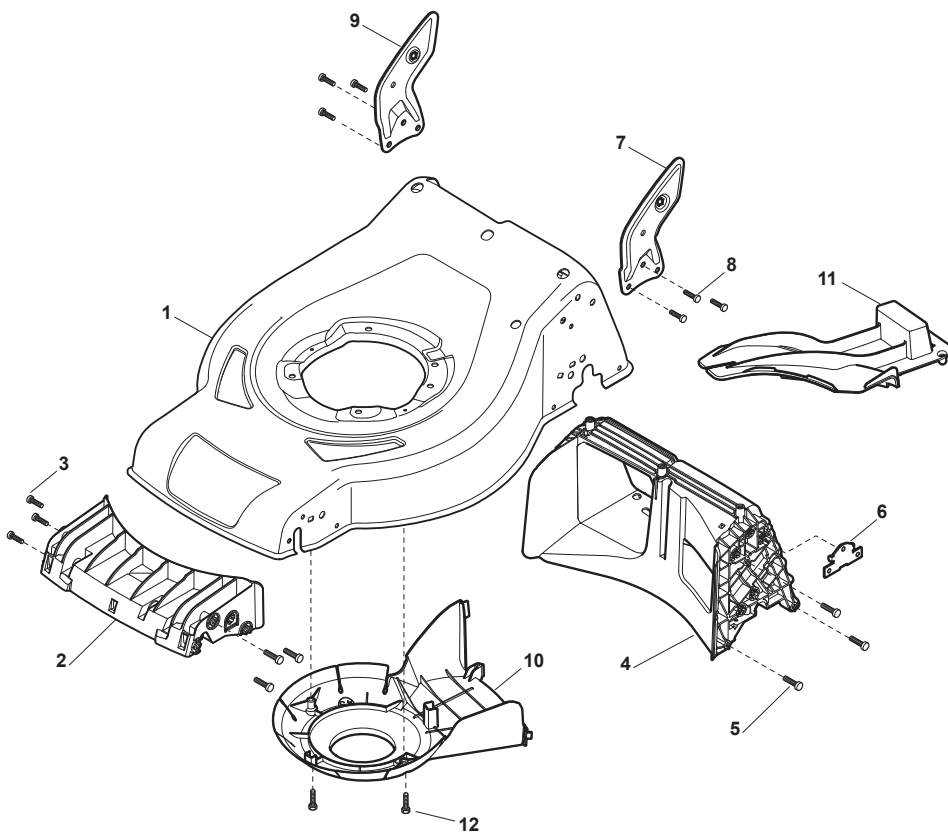

THIS INFORMATION IS NOT INTENDED FOR SALE OR RESALE, AND THIS NOTICE MUST REMAIN ON ALL COPIES.

CR-CS 484 W - CR-CS 484 WQ

WBH Petrol Steel Deck

Issue 8 - 2015

Fig.	Quantity	Part No	Description	Notes
1	1	381004018/0	Red Deck	
1	1	381004024/0	Black Deck	
1	1	381004729/0	Grey Deck	
2	1	322108301/1	Front Conveyor Assy	
3	6	112728699/0	Screw	
4	1	322108302/0	Rear Conveyor Assy	
5	6	112728699/0	Screw	
6	2	322545213/0	Plate	
7	1	381005139/0	Left Bracket	
8	6	112727801/0	Screw	
9	1	381005137/0	Right Bracket	
10	1	322060242/0	Belt Protection	
11	1	322140239/0	Mulching Deflector	
12	2	112728530/0	Screw	

CR-CS 484 W - CR-CS 484 WQ

WBH Petrol Steel Deck

Issue 8 - 2015

Fig.	Quantity	Part No	Description	Notes
1	1	381004020/0	Red Deck	
1	1	381004051/0	Black Deck	
2	1	322108301/1	Front Conveyor Assy	
3	6	112728699/0	Screw	
4	1	322108302/0	Rear Conveyor Assy	
5	6	112728699/0	Screw	
6	2	322545213/0	Plate	
7	1	381005139/0	Left Bracket	
8	6	112727801/0	Screw	
9	1	381005137/0	Right Bracket	
10	1	322060242/0	Belt Protection	
11	1	322140239/0	Mulching Deflector	
12	2	112728530/0	Screw	

CR-CS 484 W - CR-CS 484 WQ

WBH Petrol Steel Height Adjusting

Issue 8 - 2015

Fig.	Quantity	Part No	Description	Notes
1	2	322545189/0	Plate	
2	2	322735597/1	Sector, Height Adjustment	
3	2	381005141/0	Wheel Support	
4	2	381003354/0	Lever, Height Adjustment	
5	4	122519811/0	Pin	
6	4	112521350/0	Washer	
7	4	112155000/0	Nut	
8	2	322545211/0	Plate	
9	2	322735595/1	Sector, Height Adjustment	
10	2	381005143/0	Wheel Support	
11	2	381003442/0	Lever, Height Adjustment	