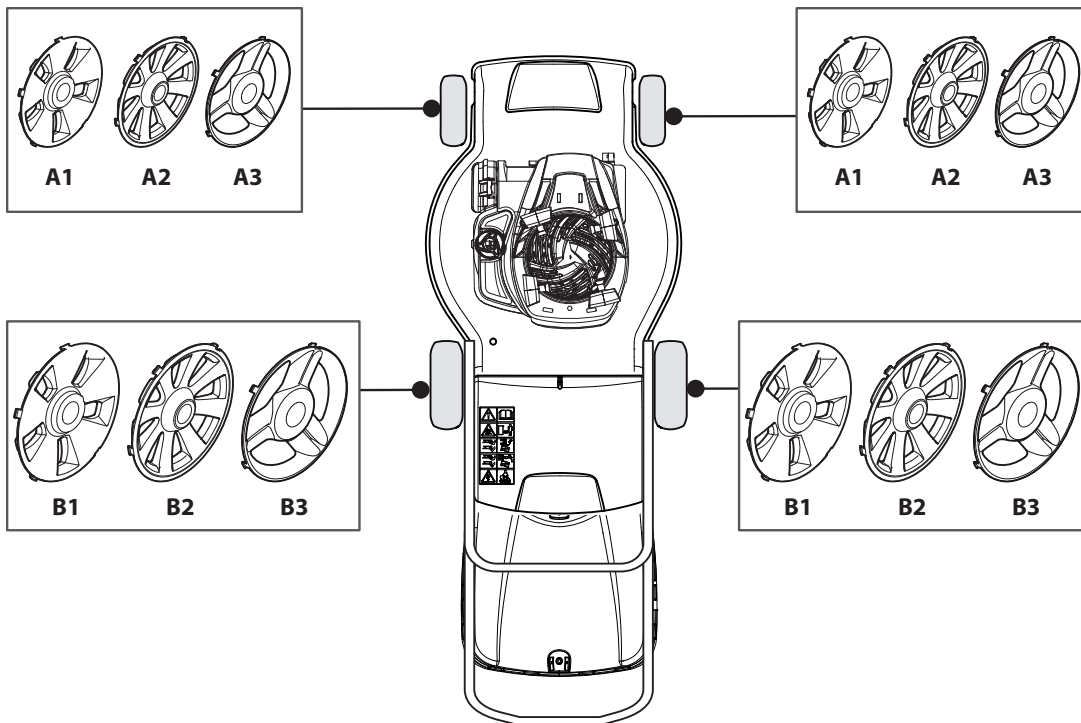

CR-CS 484 W - CR-CS 484 WQ

WBH Petrol Steel Height Adjusting

Issue 8 - 2015

Fig.	Quantity	Part No	Description	Notes
1	2	322545189/0	Plate	
2	2	322735597/1	Sector, Height Adjustment	
3	2	381005141/0	Wheel Support	
4	2	381003354/0	Lever, Height Adjustment	
5	4	122519811/0	Pin	
6	4	112521350/0	Washer	
7	4	112155000/0	Nut	
8	2	322545211/0	Plate	
9	2	322735595/1	Sector, Height Adjustment	
10	2	381005143/0	Wheel Support	
11	2	381003442/0	Lever, Height Adjustment	

CR-CS 484 W - CR-CS 484 WQ

WBH Petrol Steel Handle, Upper Part

Issue 8 - 2015

Fig.	Quantity	Part No	Description	Notes
1	1	381006740/0	Handle, Upper Part	
2	1	112727788/0	Screw	
3	1	322551640/0	Plate	
4	1	112154510/0	Nut	
5	1	181030084/0	Cable, Thread Engine Brake	B&S / GGP / Honda Engine
6	1	181003369/0	Lever, Engine Brake	
7	1	112154510/0	Nut	
8	1	112521330/0	Washer	
9	1	122430313/0	Guide Spring	

Fig.	Quantity	Part No	Description	Notes
1	1	381006740/0	Handle, Upper Part	
2	1	112727783/0	Screw	
3	1	181030084/0	Cable, Thread Engine Brake	B&S / GGP / Honda Engine
4	1	181005522/0	Throttle Cable	B&S Engine
4	1	181005534/0	Throttle Cable	for GGP RS-RSC-RSCT Engines
4	1	181005535/0	Throttle Cable	for GGP and Honda Engine
4	1	181005536/0	Throttle Cable	B&S E Series
5	1	112154510/0	Nut	
6	1	181003369/0	Lever, Engine Brake	
7	1	112154510/0	Nut	
8	1	112521330/0	Washer	
9	1	122430313/0	Guide Spring	

Bushing - Ø180

Ball Bearing - Ø180

Bushing - Ø240

Ball Bearing - Ø240

CR-CS 484 W - CR-CS 484 WQ

WBH Petrol Steel Wheels and Hub Caps

Issue 8 - 2015

Fig.	Quantity	Part No	Description	Notes
1	2	381007443/1	Wheel	
2	8	322042064/0	Bushing	
3	2	381007442/1	Wheel	
4	2	381007446/1	Wheel	
5	2	381007444/1	Wheel	
6	2	381007448/1	Wheel	
7	8	119216035/0	Bearing	
8	2	381007449/1	Wheel	
9	2	381007450/1	Wheel	
10	2	381007456/1	Wheel	