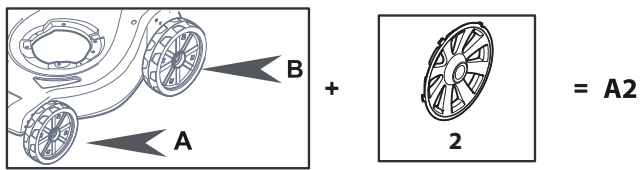

Bushing - Ø180

Ball Bearing - Ø180

Bushing - Ø240

Ball Bearing - Ø240

CR-CS 484 W - CR-CS 484 WQ

WBH Petrol Steel Wheels and Hub Caps

Issue 8 - 2015

Fig.	Quantity	Part No	Description	Notes
1	2	381007443/1	Wheel	
2	8	322042064/0	Bushing	
3	2	381007442/1	Wheel	
4	2	381007446/1	Wheel	
5	2	381007444/1	Wheel	
6	2	381007448/1	Wheel	
7	8	119216035/0	Bearing	
8	2	381007449/1	Wheel	
9	2	381007450/1	Wheel	
10	2	381007456/1	Wheel	