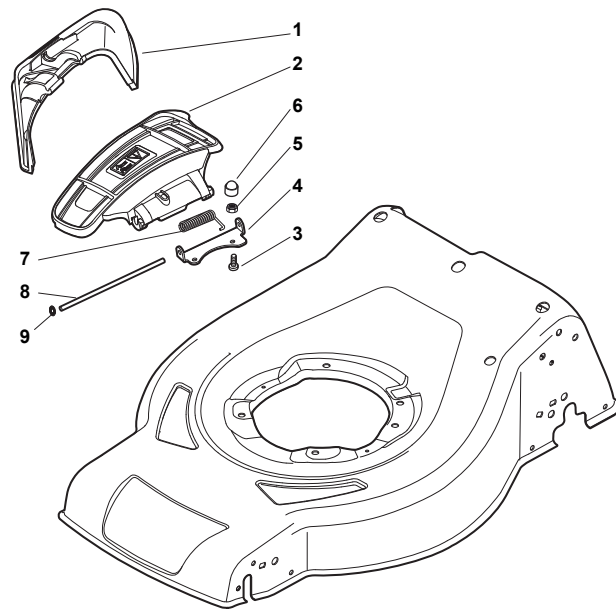

CR-CS 484 W - CR-CS 484 WQ

WBH Petrol Steel Protection, Belt

Issue 8 - 2015

Fig.	Quantity	Part No	Description	Notes
1	1	322108309/1	Rear Conveyor Assy	Black
2	1	322600314/0	Ejection Guard	
8	1	122517869/1	Pin	
3	2	112727803/0	Screw	
4	1	322806639/0	Fulcrum Pin	
5	2	112154510/0	Nut	
6	2	118203853/0	Screw	
7	1	122450456/0	Spring	
9	2	112604896/0	Crown Fastener