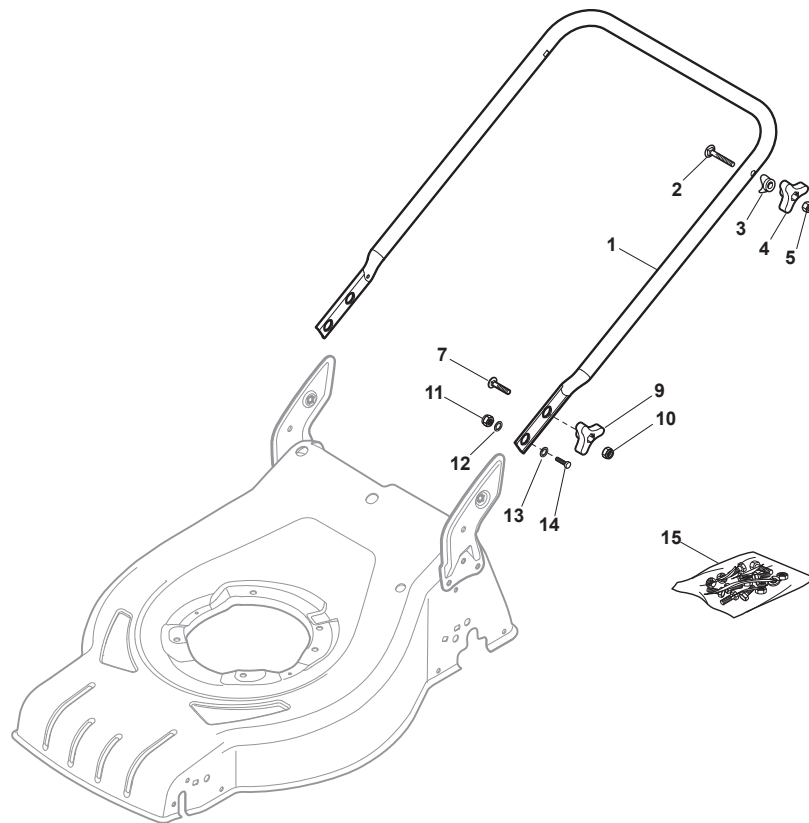

CR-CS 484 W - CR-CS 484 WQ

WBH Petrol Steel Height Adjusting

Issue 8 - 2015

Fig.	Quantity	Part No	Description	Notes
1	2	322545189/0	Plate	
2	2	322735597/1	Sector, Height Adjustment	
3	2	381005141/0	Wheel Support	
4	2	381003354/0	Lever, Height Adjustment	
5	4	122519811/0	Pin	
6	4	112521350/0	Washer	
7	4	112155000/0	Nut	
8	2	322545211/0	Plate	
9	2	322735595/1	Sector, Height Adjustment	
10	2	381005143/0	Wheel Support	
11	2	381003442/0	Lever, Height Adjustment	

CR-CS 484 W - CR-CS 484 WQ

WBH Petrol Steel Mask

Issue 8 - 2015

Fig.	Quantity	Part No	Description	Notes
1	1	322226168/0	Mask, Black	
2	2	112728698/0	Screw	
3	2	112728698/0	Screw	
4	1	322226170/0	Mask, Black	
5	1	322500106/0	Front Combi	
6	2	112728698/0	Screw	

Fig.	Quantity	Part No	Description	Notes
1	1	381006737/0	Handle Lower Part	Black
1	1	381007537/0	Handle, Lower Part Yellow	Yellow
2	2	112819110/0	Screw	
3	2	122671651/0	Washer	
4	2	122399900/0	Knob	Black
4	2	322399840/0	Yellow Knob	Yellow
4	2	322399846/0	Red Knob	Red
5	2	112293200/0	Nut	
7	2	112818900/0	Screw	
9	2	122399900/0	Knob	Black
9	2	322399840/0	Yellow Knob	Yellow
9	2	322399846/0	Red Knob	Red
10	2	112293200/0	Nut	
11	2	112155000/0	Nut	
12	2	112521350/0	Washer	
13	2	112369500/0	Elastic Washer	
14	2	112760605/0	Screw	
15	1	381008691/0	Outfit, Screws	Black
15	1	381008692/0	Outfit, Screws	Yellow
15	1	381008695/0	Outfit, Screws	Red