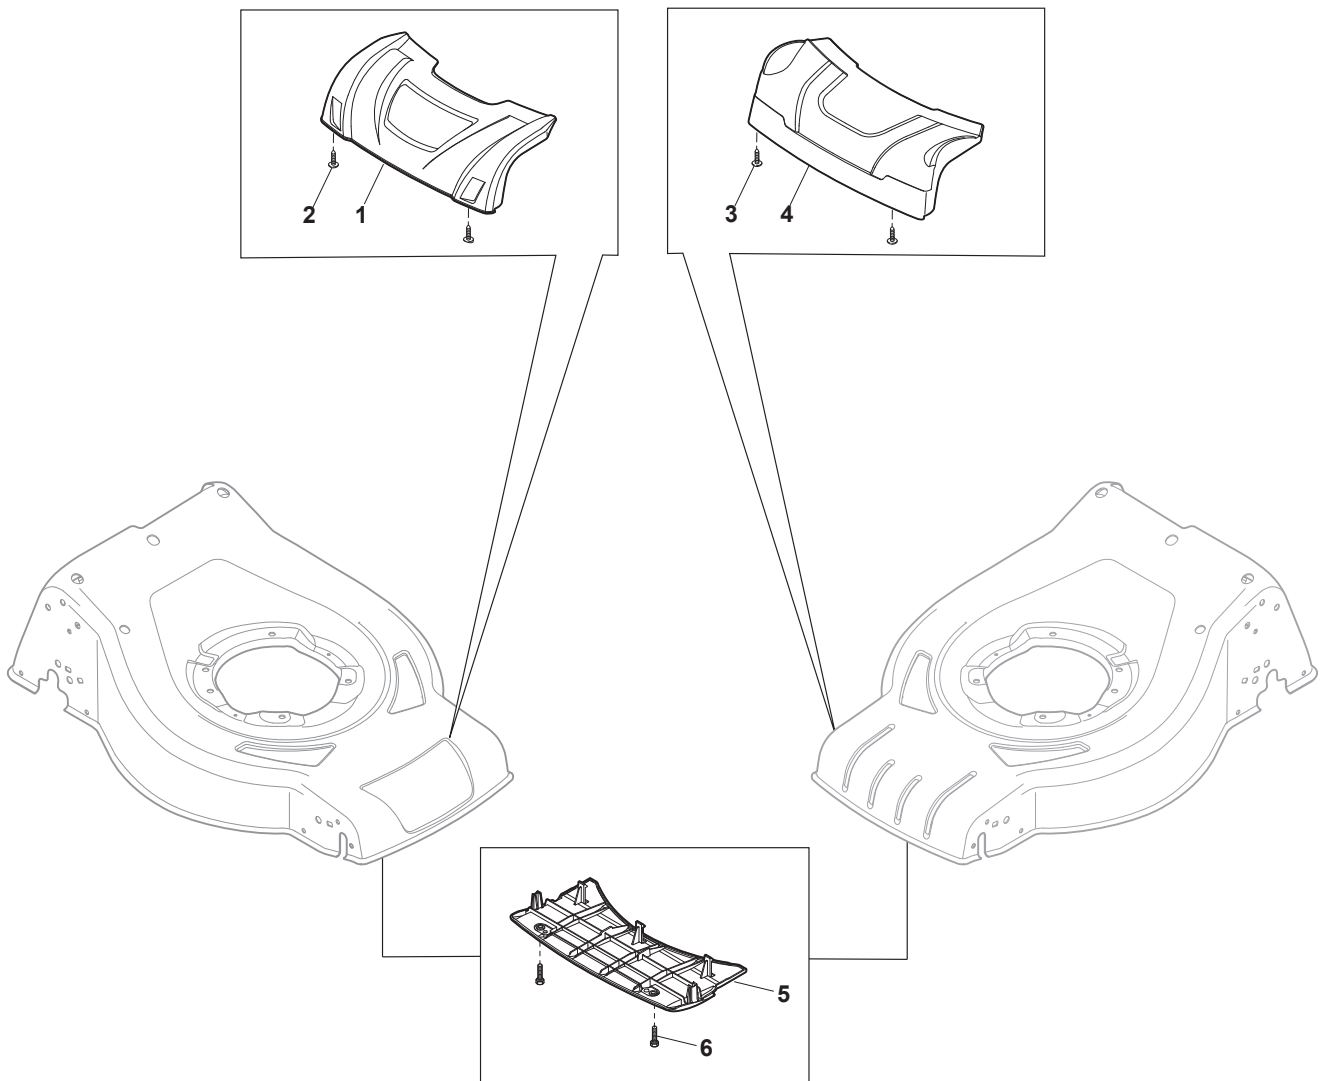

THIS INFORMATION IS NOT INTENDED FOR SALE OR RESALE, AND THIS NOTICE MUST REMAIN ON ALL COPIES.

CR-CS 484 W - CR-CS 484 WQ

WBH Petrol Steel Deck

Issue 8 - 2015

Fig.	Quantity	Part No	Description	Notes
1	1	381004018/0	Red Deck	
1	1	381004024/0	Black Deck	
1	1	381004729/0	Grey Deck	
2	1	322108301/1	Front Conveyor Assy	
3	6	112728699/0	Screw	
4	1	322108302/0	Rear Conveyor Assy	
5	6	112728699/0	Screw	
6	2	322545213/0	Plate	
7	1	381005139/0	Left Bracket	
8	6	112727801/0	Screw	
9	1	381005137/0	Right Bracket	
10	1	322060242/0	Belt Protection	
11	1	322140239/0	Mulching Deflector	
12	2	112728530/0	Screw	

CR-CS 484 W - CR-CS 484 WQ

WBH Petrol Steel Deck

Issue 8 - 2015

Fig.	Quantity	Part No	Description	Notes
1	1	381004020/0	Red Deck	
1	1	381004051/0	Black Deck	
2	1	322108301/1	Front Conveyor Assy	
3	6	112728699/0	Screw	
4	1	322108302/0	Rear Conveyor Assy	
5	6	112728699/0	Screw	
6	2	322545213/0	Plate	
7	1	381005139/0	Left Bracket	
8	6	112727801/0	Screw	
9	1	381005137/0	Right Bracket	
10	1	322060242/0	Belt Protection	
11	1	322140239/0	Mulching Deflector	
12	2	112728530/0	Screw	

CR-CS 484 W - CR-CS 484 WQ

WBH Petrol Steel Height Adjusting

Issue 8 - 2015

Fig.	Quantity	Part No	Description	Notes
1	2	322545189/0	Plate	
2	2	322735597/1	Sector, Height Adjustment	
3	2	381005141/0	Wheel Support	
4	2	381003354/0	Lever, Height Adjustment	
5	4	122519811/0	Pin	
6	4	112521350/0	Washer	
7	4	112155000/0	Nut	
8	2	322545211/0	Plate	
9	2	322735595/1	Sector, Height Adjustment	
10	2	381005143/0	Wheel Support	
11	2	381003442/0	Lever, Height Adjustment	