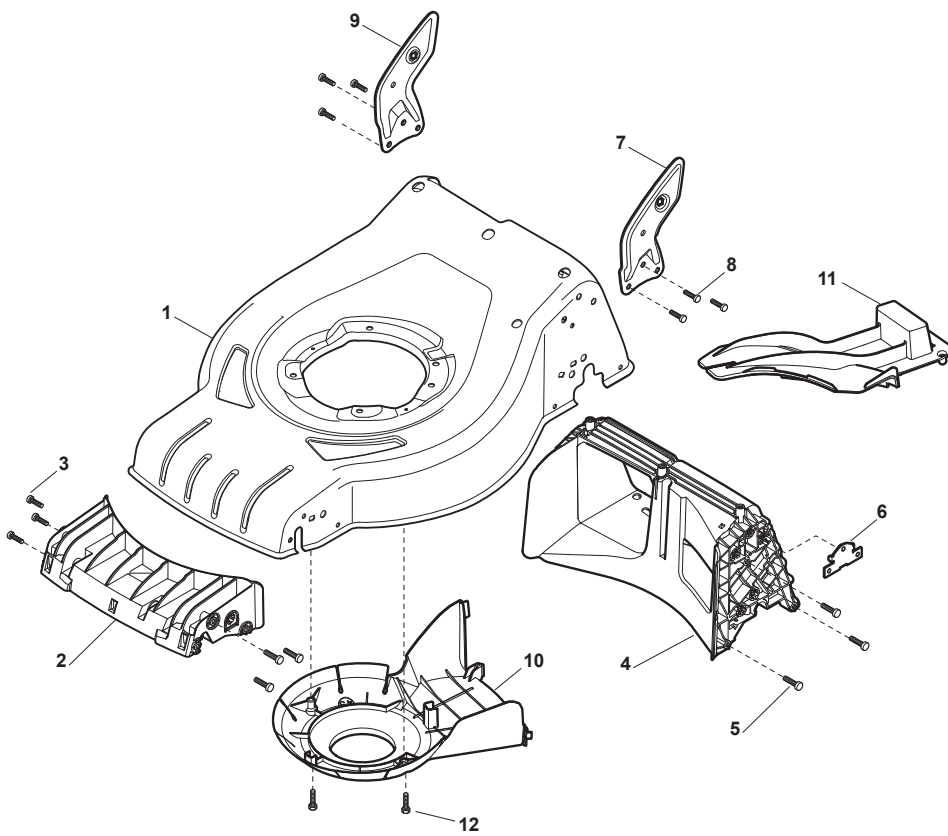

Parts Catalogue

for model
CR-CS 484 W - CR-CS 484 WQ

- Use GLOBAL GARDEN PRODUCT Genuine Spare Parts specified in the parts list for repair and/or replacement.
- The contents described in the parts list may change due to improvement.
- The drawings of the spare parts are only indicative and might not represent the part in question exactly.
- The indications "right" - "left" - "front" - "rear" refer to the position of the operator when using the machine.
- When placing orders of parts for repair and/or replacement, make sure that the illustrated parts list is the one applying to the machine's year of manufacture, as shown on the identification plate attached to the machine.

THIS INFORMATION IS NOT INTENDED FOR SALE OR RESALE, AND THIS NOTICE MUST REMAIN ON ALL COPIES.

CR-CS 484 W - CR-CS 484 WQ

WBH Petrol Steel Deck

Issue 8 - 2015

Fig.	Quantity	Part No	Description	Notes
1	1	381004018/0	Red Deck	
1	1	381004024/0	Black Deck	
1	1	381004729/0	Grey Deck	
2	1	322108301/1	Front Conveyor Assy	
3	6	112728699/0	Screw	
4	1	322108302/0	Rear Conveyor Assy	
5	6	112728699/0	Screw	
6	2	322545213/0	Plate	
7	1	381005139/0	Left Bracket	
8	6	112727801/0	Screw	
9	1	381005137/0	Right Bracket	
10	1	322060242/0	Belt Protection	
11	1	322140239/0	Mulching Deflector	
12	2	112728530/0	Screw	

CR-CS 484 W - CR-CS 484 WQ

WBH Petrol Steel Height Adjusting

Issue 8 - 2015

Fig.	Quantity	Part No	Description	Notes
1	2	322545189/0	Plate	
2	2	322735597/1	Sector, Height Adjustment	
3	2	381005141/0	Wheel Support	
4	2	381003354/0	Lever, Height Adjustment	
5	4	122519811/0	Pin	
6	4	112521350/0	Washer	
7	4	112155000/0	Nut	
8	2	322545211/0	Plate	
9	2	322735595/1	Sector, Height Adjustment	
10	2	381005143/0	Wheel Support	
11	2	381003442/0	Lever, Height Adjustment	