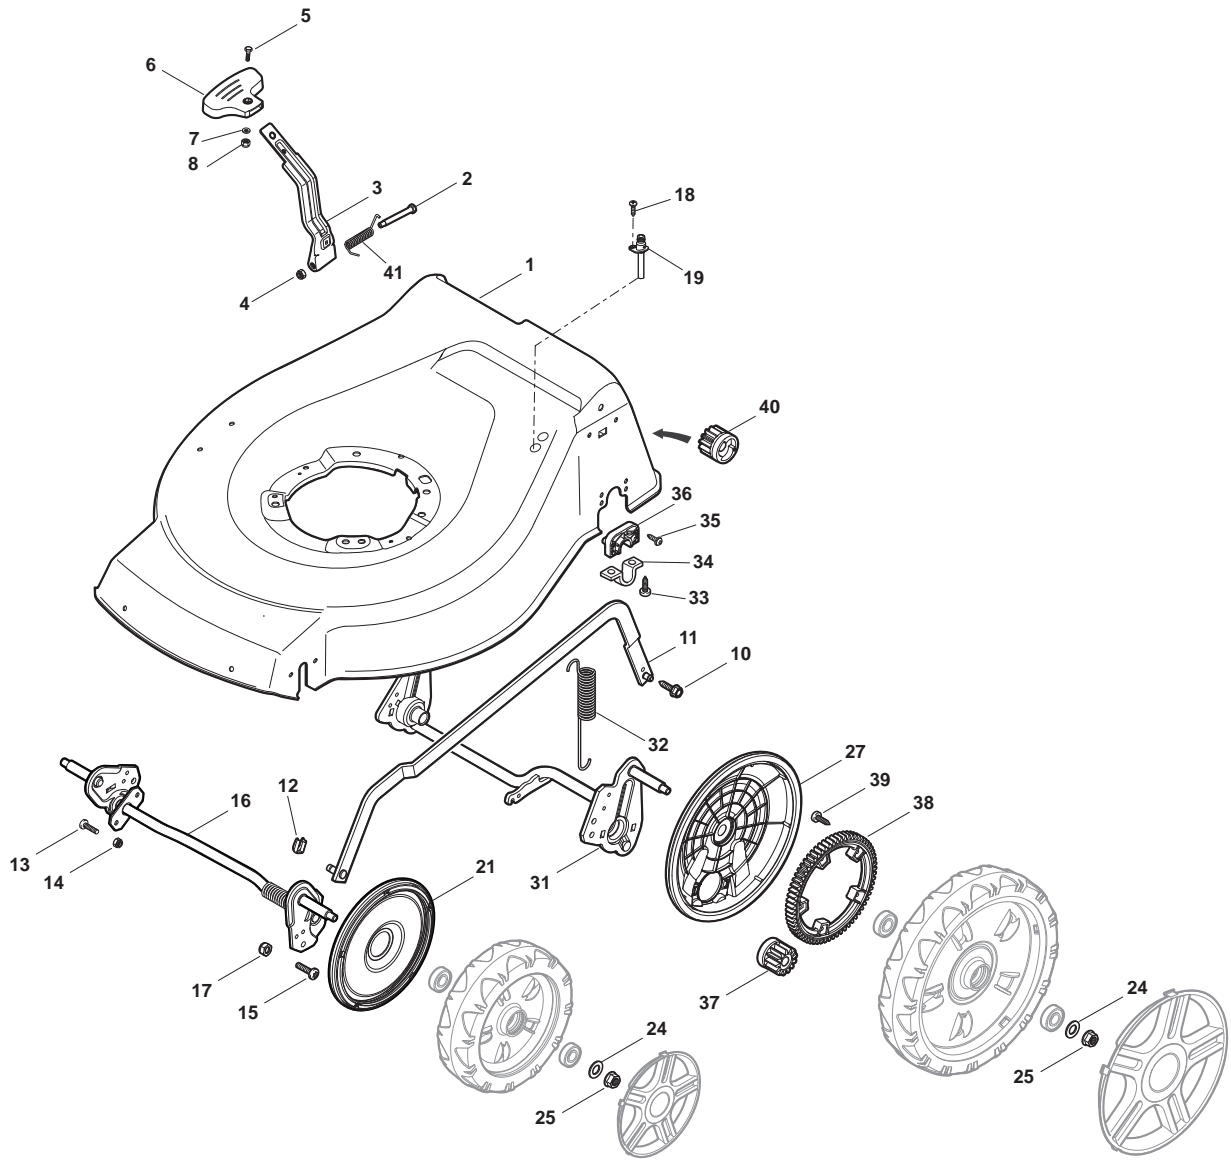

Deck And Height Adjusting

POS	PART. NO	Q.ty	DESCRIPTION	DESCRIZIONE	DESCRIPTION	BESCHREIBUNG	REMARKS
1	381004536/0	1	Deck Red	Chassis Rosso	Châssis Rouge	Gehäuse Rot	
1	381004538/0	1	Deck Red	Chassis Rosso	Châssis Rouge	Gehäuse Rot	Side Discharge
1	381004562/0	1	Deck Yellow	Chassis Giallo	Châssis Jaune	Gehäuse Gelb	
2	122534131/0	1	Pin	Perno	Pivot	Bolzen	
3	381003398/0	1	Lever, Height Adjustment	Leva Regolazione Altezza	Levier Reglage Hauteur	Hebel, Höheverstellung	
4	112154510/0	1	Nut	Dado	Ecrou	Mutter	
5	112788512/0	1	Screw	Vite	Vis	Schraube	
6	322394503/0	1	Knob	Manopolina	Poignée	Griff	
7	112521310/0	1	Washer	Rosetta	Rondelle	Scheibe	
8	112150000/0	1	Nut	Dado	Ecrou	Mutter	
10	122943013/0	1	Screw	Vite	Vis	Schraube	
11	381002030/0	1	Rod, Height Adjustment	Asta Comando Regol. Altezza	Tige Commande Reglage Hauteur	Stange, Höheverstellung	
12	112436051/0	1	Plate	Piastrina	Plaquette	Plättchen	
13	112727803/0	3	Screw	Vite	Vis	Schraube	
14	112154510/0	3	Nut	Dado	Ecrou	Mutter	
15	112727801/0	1	Screw	Vite	Vis	Schraube	
16	381002883/1	1	Axle, Front Wheels	Asse Ruote Anteriori	Axe Roues Avant	Achse, Vorderrad	
17	112154510/0	1	Nut	Dado	Ecrou	Mutter	
18	112728450/0	1	Screw	Vite	Vis	Schraube	
19	322034002/0	1	Washing Connection	Attacco Acqua Lavaggio	Attaque Lavage	Waschenverbindung	
21	322600145/0	2	Protection, Wheel	Protezione Ruote	Protection Roue	Schütz, Räder	
24	112521350/0	4	Washer	Rosetta	Rondelle	Scheibe	
25	112155000/0	4	Nut	Dado	Ecrou	Mutter	
27	322600208/0	2	Protection, Wheel	Protezione Ruote	Protection Roue	Schütz, Räder	
31	381302835/1	1	Axle, Rear Wheels	Asse Ruote Posteriore	Axe Roues Arriere	Achse, Hinterrad	
32	122450460/0	1	Spring	Molla	Ressort	Feder	
33	112728697/0	4	Screw	Vite	Vis	Schraube	
34	322545152/0	2	Plate	Piastrina	Plaquette	Plättchen	
35	112728697/0	4	Screw	Vite	Vis	Schraube	
36	322785304/1	2	Support	Supporto	Support	Halter	
37	122570134/0	1	Pinion L	Pignone Sx	Pignon G	Ritzel Linkes	
38	322120115/0	2	Ring Gear	Corona	Couronne	Kranz	
39	112728706/0	6	Screw	Vite	Vis	Schraube	
40	122570133/0	1	Pinion R	Pignone Dx	Pignon D	Ritzel Rechtes	
41	122446192/0	1	Spring	Molla	Ressort	Feder