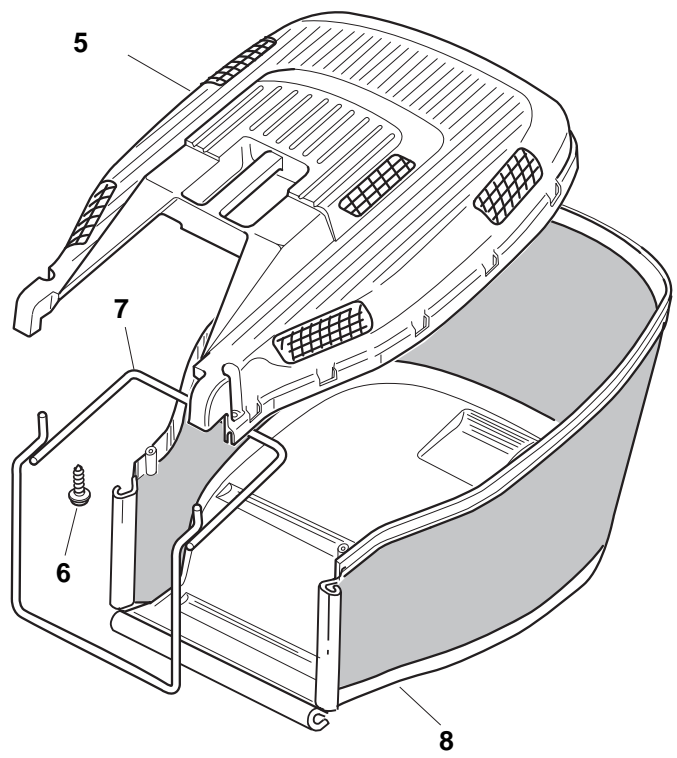

Grass-Catcher

POS	PART. NO	Q.ty	DESCRIPTION	DESCRIZIONE	DESCRIPTION	BESCHREIBUNG	REMARKS
1	322785136/1	1	Support	Supporto	Support	Halter	
2	122517858/0	1	Pin	Perno	Pivot	Bolzen	
3	122450431/0	1	Spring	Molla	Ressort	Feder	
4	322600099/2	1	Stone-Guard	Parasassi	Pare-Pierres	Prallblech	
5	322486122/0	1	Grassbox Upper Part	Parte Sup.Sacco	Sac, Partie Sup.	Korb Oberteil	
6	112728686/0	2	Screw	Vite	Vis	Schraube	
7	181006419/0	1	Chassis Box	Telaio Sacco	Châssis Bac	Rahmen Sack	
8	181002229/0	1	Box, Fabric	Sacco, Tela	Sac, Toile	Sack, Tuck