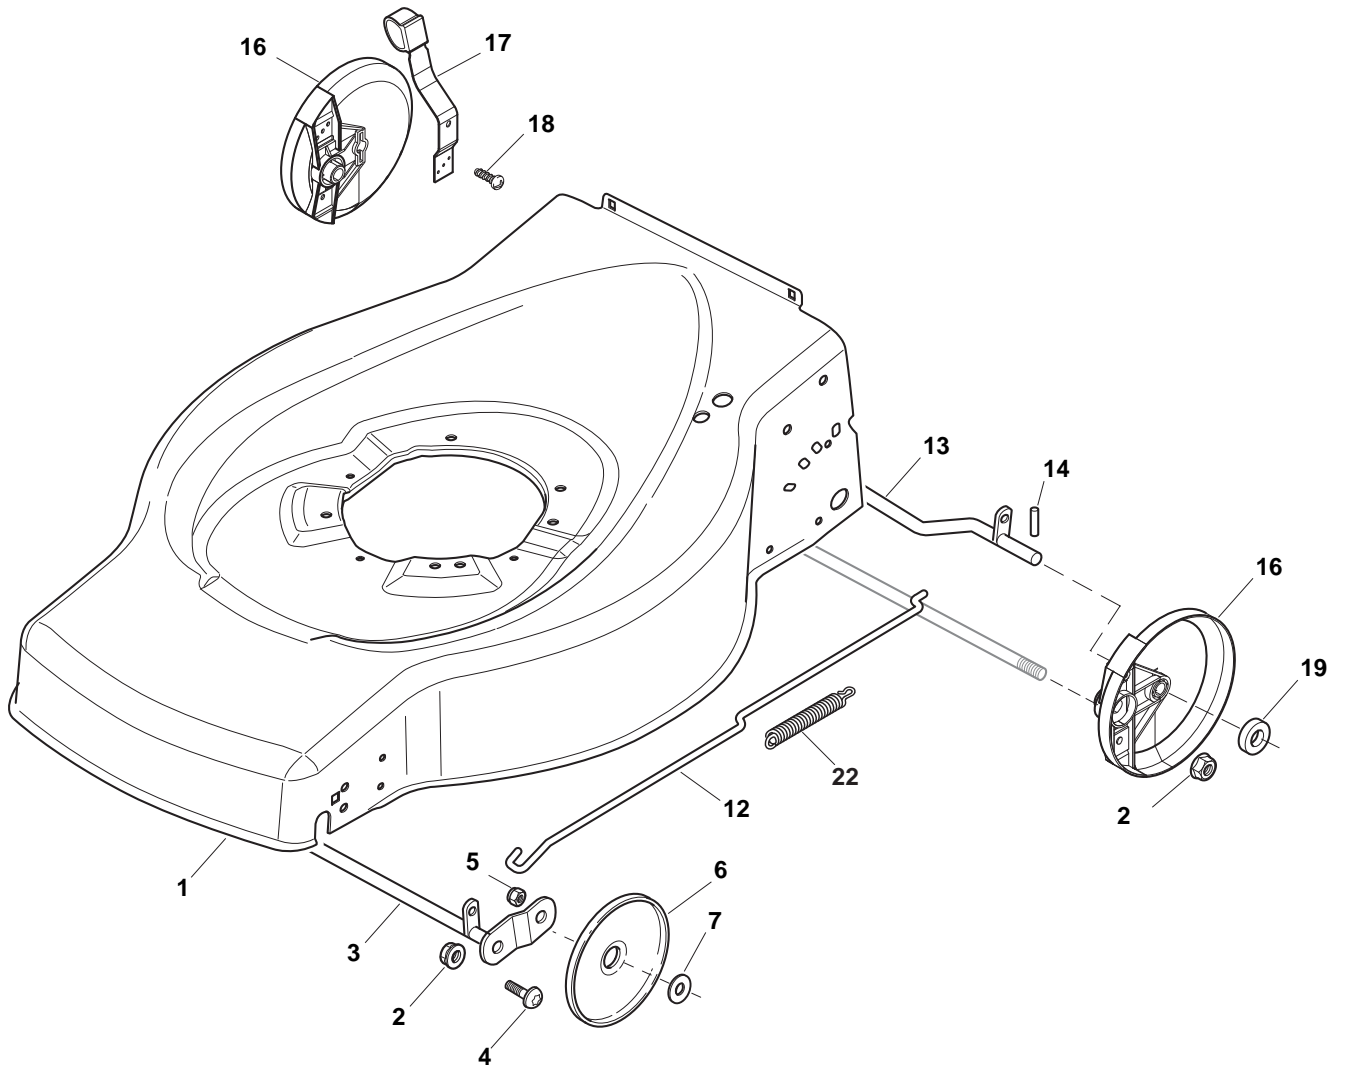

ILLUSTRATED PARTS LIST

ESL 460 TR

- Use GLOBAL GARDEN PRODUCT Genuine Spare Parts specified in the parts list for repair and/or replacement.
- The contents described in the parts list may change due to improvement.
- The drawings of the spare parts are only indicative and might not represent the part in question exactly.
- The indications "right" - "left" - "front" - "rear" refer to the position of the operator when using the machine.
- When placing orders of parts for repair and/or replacement, make sure that the illustrated parts list is the one applying to the machine's year of manufacture, as shown on the identification plate attached to the machine.

THIS INFORMATION IS NOT INTENDED FOR SALE OR RESALE, AND THIS NOTICE MUST REMAIN ON ALL COPIES.

Deck And Height Adjusting

POS	PART. NO	Q.ty	DESCRIPTION	DESCRIZIONE	DESCRIPTION	BESCHREIBUNG	REMARKS
1	381002538/0	1	Deck Red	Chassis Rosso	Châssis Rouge	Gehäuse Rot	
1	381004745/0	1	Deck Grey	Chassis Grigio	Châssis Gris	Gehäuse Grau	
2	122131750/0	2	Nut	Dado	Ecrou	Mutter	
3	381000153/0	1	Axle, Front Wheels	Asse Ruote Anteriori	Axe Roues Avant	Achse, Vorderrad	
4	112760600/0	2	Screw	Vite	Vis	Schraube	
5	112155000/0	2	Nut	Dado	Ecrou	Mutter	
6	322600095/0	2	Protection, Wheel	Protezione Ruote	Protection Roue	Schütz, Räder	
7	325670011/0	2	Washer	Rosetta	Rondelle	Scheibe	
12	122033317/0	1	Adjustment Rod	Asta Regolazione	Tige Reglage	Verstellungstange	
13	381000159/0	2	Axle, Rear Wheels	Asse Ruote Posteriore	Axe Roues Arriere	Achse, Hinterrad	
14	122753001/0	2	Pin	Perno	Pivot	Bolzen	
16	322600106/1	2	Protection, Wheel	Protezione Ruote	Protection Roue	Schütz, Räder	
17	381003303/0	1	Lever, Height Adjustment	Leva Regolazione Altezza	Levier Reglage Hauteur	Hebel, Höneverstellung	
18	112728689/0	2	Screw	Vite	Vis	Schraube	
19	322170622/0	4	Spacer	Distanziale	Entretoise	Distanzring	