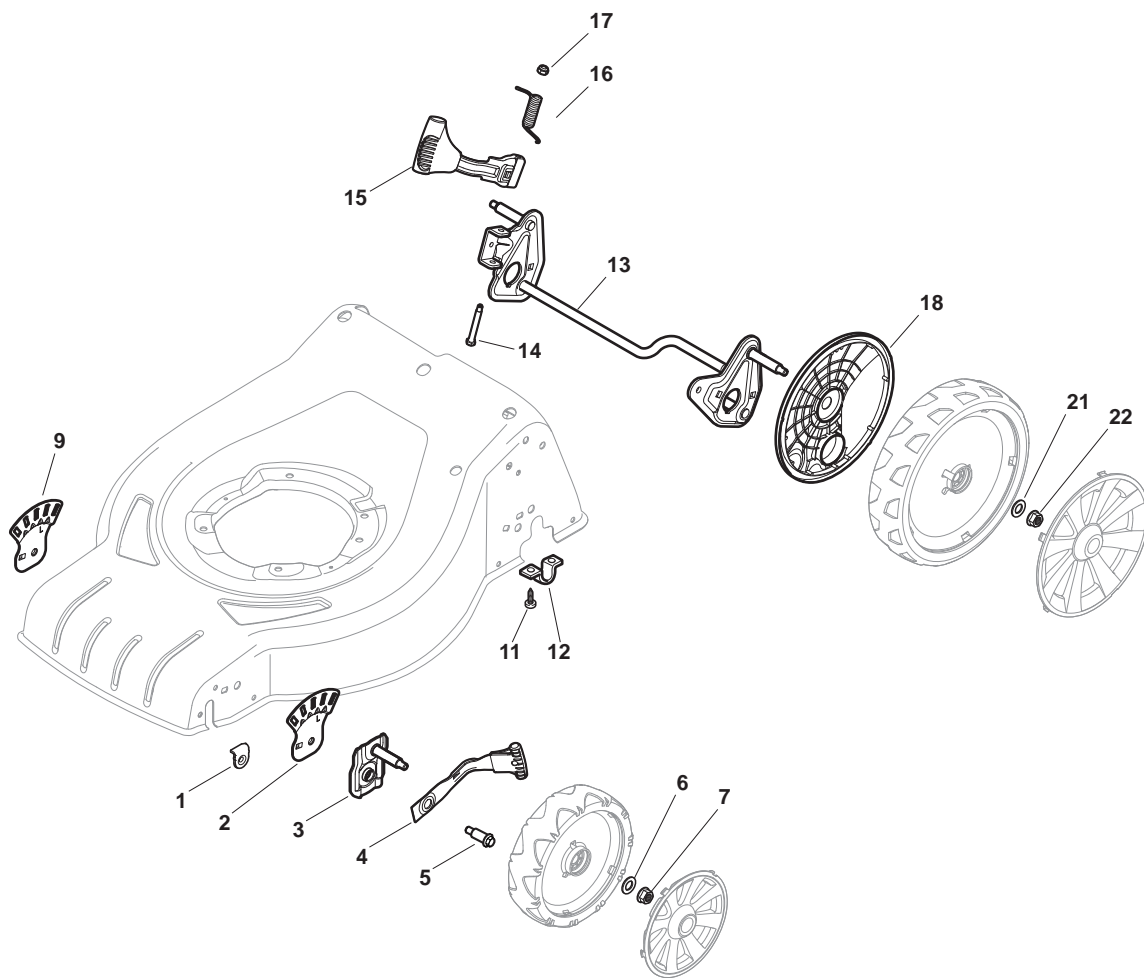

Deck And Height Adjusting

POS	PART. NO	Q.ty	DESCRIPTION	DESCRIZIONE	DESCRIPTION	BESCHREIBUNG	REMARKS
1	322545189/0	2	Plate	Piastrina	Plaquette	Plättchen	
2	322735597/1	1	Sector, Height Adjustment	Settore Regolazione Altezza	Secteur Reglage Hauteur	Sektor, Höheverstellung	
3	381005141/0	2	Support, Wheel	Supporto Ruota	Support Roue	Halter, Rad	
4	381003354/0	2	Lever, Height Adjustment	Leva Regolazione Altezza	Levier Reglage Hauteur	Hebel, Höheverstellung	
5	122519811/0	2	Pin	Perno	Pivot	Bolzen	
6	112521350/0	2	Washer	Rosetta	Rondelle	Scheibe	
7	112155000/0	2	Nut	Dado	Ecrou	Mutter	
9	322735595/1	1	Sector, Height Adjustment	Settore Regolazione Altezza	Secteur Reglage Hauteur	Sektor, Höheverstellung	
11	112728698/0	4	Screw	Vite	Vis	Schraube	
12	322545152/0	2	Plate	Piastrina	Plaquette	Plättchen	
13	381302817/0	1	Axle, Rear Wheels	Asse Ruote Posteriore	Axe Roues Arriere	Achse, Hinterrad	
14	122534131/0	1	Pin	Perno	Pivot	Bolzen	
15	381003357/0	1	Lever, Height Adjustment	Leva Regolazione Altezza	Levier Reglage Hauteur	Hebel, Höheverstellung	
16	122446192/0	1	Spring	Molla	Ressort	Feder	
17	112154510/0	1	Nut	Dado	Ecrou	Mutter	
18	322600205/0	2	Wheel Protection	Prot. Ruote	Protection Roue	Schütz, Räder	
21	112521350/0	2	Washer	Rosetta	Rondelle	Scheibe	
22	112155000/0	2	Nut	Dado	Ecrou	Mutter