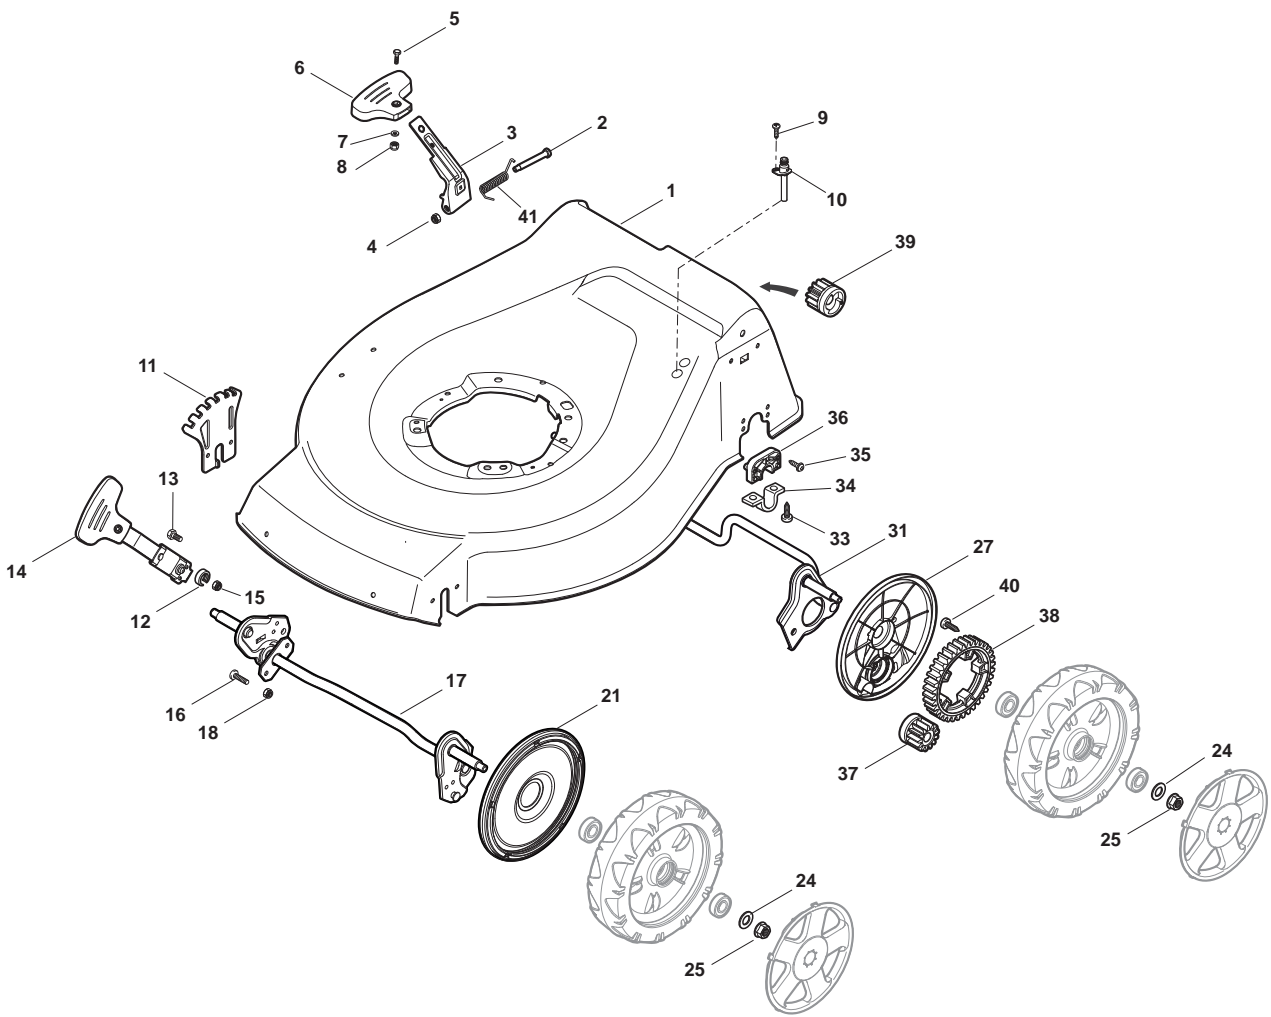

Deck And Height Adjusting							
POS	PART. NO	Q.ty	DESCRIPTION	DESCRIZIONE	DESCRIPTION	BESCHREIBUNG	REMARKS
1	381004540/0	1	Deck Red	Chassis Rosso	Châssis Rouge	Gehäuse Rot	
1	381004542/0	1	Deck Red	Chassis Rosso	Châssis Rouge	Gehäuse Rot	Side Discharge
1	381004590/0	1	Deck Yellow	Chassis Giallo	Châssis Jaune	Gehäuse Gelb	
1	381004732/0	1	Deck Grey	Chassis Grigio	Châssis Gris	Gehäuse Grau	Side Discharge
2	122534131/0	1	Pin	Perno	Pivot	Bolzen	
3	322322851/0	1	Lever, Height Adjustment	Leva Regolazione Altezza	Levier Reglage Hauteur	Hebel, Höneverstellung	
4	112154510/0	1	Nut	Dado	Ecrou	Mutter	
5	112788512/0	1	Screw	Vite	Vis	Schraube	
6	322394503/0	1	Knob	Manopolina	Poignée	Griff	
7	112521310/0	1	Washer	Rosetta	Rondelle	Scheibe	
8	112150000/0	1	Nut	Dado	Ecrou	Mutter	
9	112728450/0	1	Screw	Vite	Vis	Schraube	
10	322034002/0	1	Washing Connection	Attacco Acqua Lavaggio	Attaque Lavage	Waschenverbindung	
11	322735587/0	1	Sector, Height Adjustment	Settore Regolazione Altezza	Secteur Reglage Hauteur	Sektor, Höneverstellung	
12	122171002/0	2	Spacer	Distanziale	Entretoise	Distanzring	
13	112789000/0	2	Screw	Vite	Vis	Schraube	
14	381003351/0	1	Lever, Height Adjustment	Leva Regolazione Altezza	Levier Reglage Hauteur	Hebel, Höneverstellung	
15	112154330/0	2	Nut	Dado	Ecrou	Mutter	
16	112727803/0	4	Screw	Vite	Vis	Schraube	
17	381002885/1	1	Axle, Front Wheels	Asse Ruote Anteriori	Axe Roues Avant	Achse, Vorderrad	
18	112154510/0	4	Nut	Dado	Ecrou	Mutter	
21	322600145/0	2	Protection, Wheel	Protezione Ruote	Protection Roue	Schütz, Räder	
24	112521350/0	4	Washer	Rosetta	Rondelle	Scheibe	
25	112155000/0	4	Nut	Dado	Ecrou	Mutter	
27	322600207/0	2	Protection, Wheel	Protezione Ruote	Protection Roue	Schütz, Räder	
31	381302827/0	1	Axle, Rear Wheels	Asse Ruote Posteriore	Axe Roues Arriere	Achse, Hinterrad	
33	112728697/0	4	Screw	Vite	Vis	Schraube	
34	322545152/0	2	Plate	Piastrina	Plaquette	Plättchen	
35	112728697/0	4	Screw	Vite	Vis	Schraube	
36	322785304/1	2	Support	Supporto	Support	Halter	
37	122570120/1	1	Pinion L	Pignone Sx	Pignon G	Ritzel Linkes	
38	322120114/0	2	Ring Gear	Corona	Couronne	Kranz	
39	122570110/1	1	Pinion R	Pignone Dx	Pignon D	Ritzel Rechtes	
40	112728706/0	6	Screw	Vite	Vis	Schraube	
41	122446192/0	1	Spring	Molla	Ressort	Feder