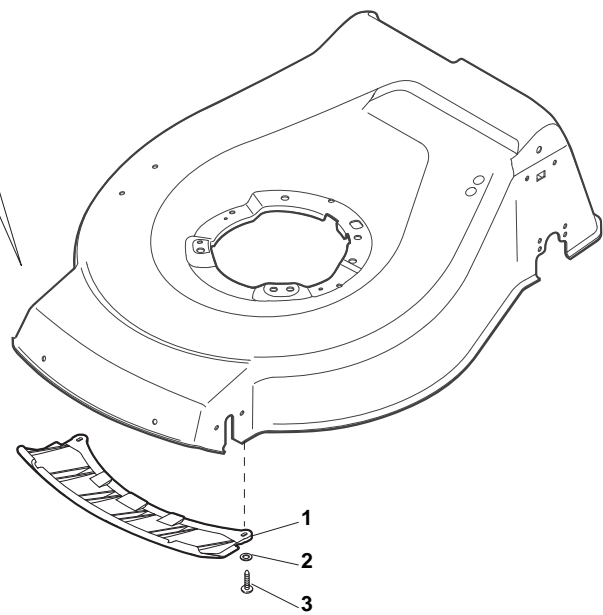

Mask

POS	PART. NO	Q.ty	DESCRIPTION	DESCRIZIONE	DESCRIPTION	BESCHREIBUNG	REMARKS
1	322500102/0	1	Front Combi	Pettine Anteriore	Vorne Comb	Peigne Avant	
2	112523000/1	2	Washer	Rosetta	Rondelle	Scheibe	
3	112728124/0	2	Screw	Vite	Vis	Schraube	
5	322226143/0	1	Mask, Red	Mascherina, Rosso	Mesque, Rouge	Maske, Rot	
5	322226153/0	1	Mask, Black	Mascherina, Nero	Mesque, Noir	Maske, Schwarz	
5	322226155/0	1	Mask, Yellow	Mascherina, Giallo	Mesque, Jaune	Maske, Gelb	
6	112727799/0	2	Screw	Vite	Vis	Schraube	
7	322393638/0	1	Handle, Black	Maniglia, Nero	Poignee, Noir	Griff, Schwarz	
7	322393639/0	1	Handle, Grey	Maniglia Grigio	Poignee, Gris	Griff, Grau	
7	322393640/0	1	Handle, Yellow	Maniglia, Gialla	Poignee, Jaune	Griff, Gelb	
8	112154510/0	2	Nut	Dado	Ecrou	Mutter	
9	112728697/0	2	Screw	Vite	Vis	Schraube	
10	322820082/0	1	Cap	Puntale	Bouchon	Gummistopfen	
11	322820083/0	1	Cap	Puntale	Bouchon	Gummistopfen	
12	322226167/0	1	Frontal Plate	Piastra Frontale	Avant Plaquette	Front Plättchen	
13	322226165/0	1	Mask, Black	Mascherina, Nero	Mesque, Noir	Maske, Schwarz	
14	112728300/0	2	Screw	Vite	Vis	Schraube	
15	322226157/0	1	Mask, Black	Mascherina, Nero	Mesque, Noir	Maske, Schwarz	
16	322393642/0	1	Bumper	Bumper	Bumper	Bumper	
17	112727799/0	2	Screw	Vite	Vis	Schraube	
18	112154510/0	2	Nut	Dado	Ecrou	Mutter