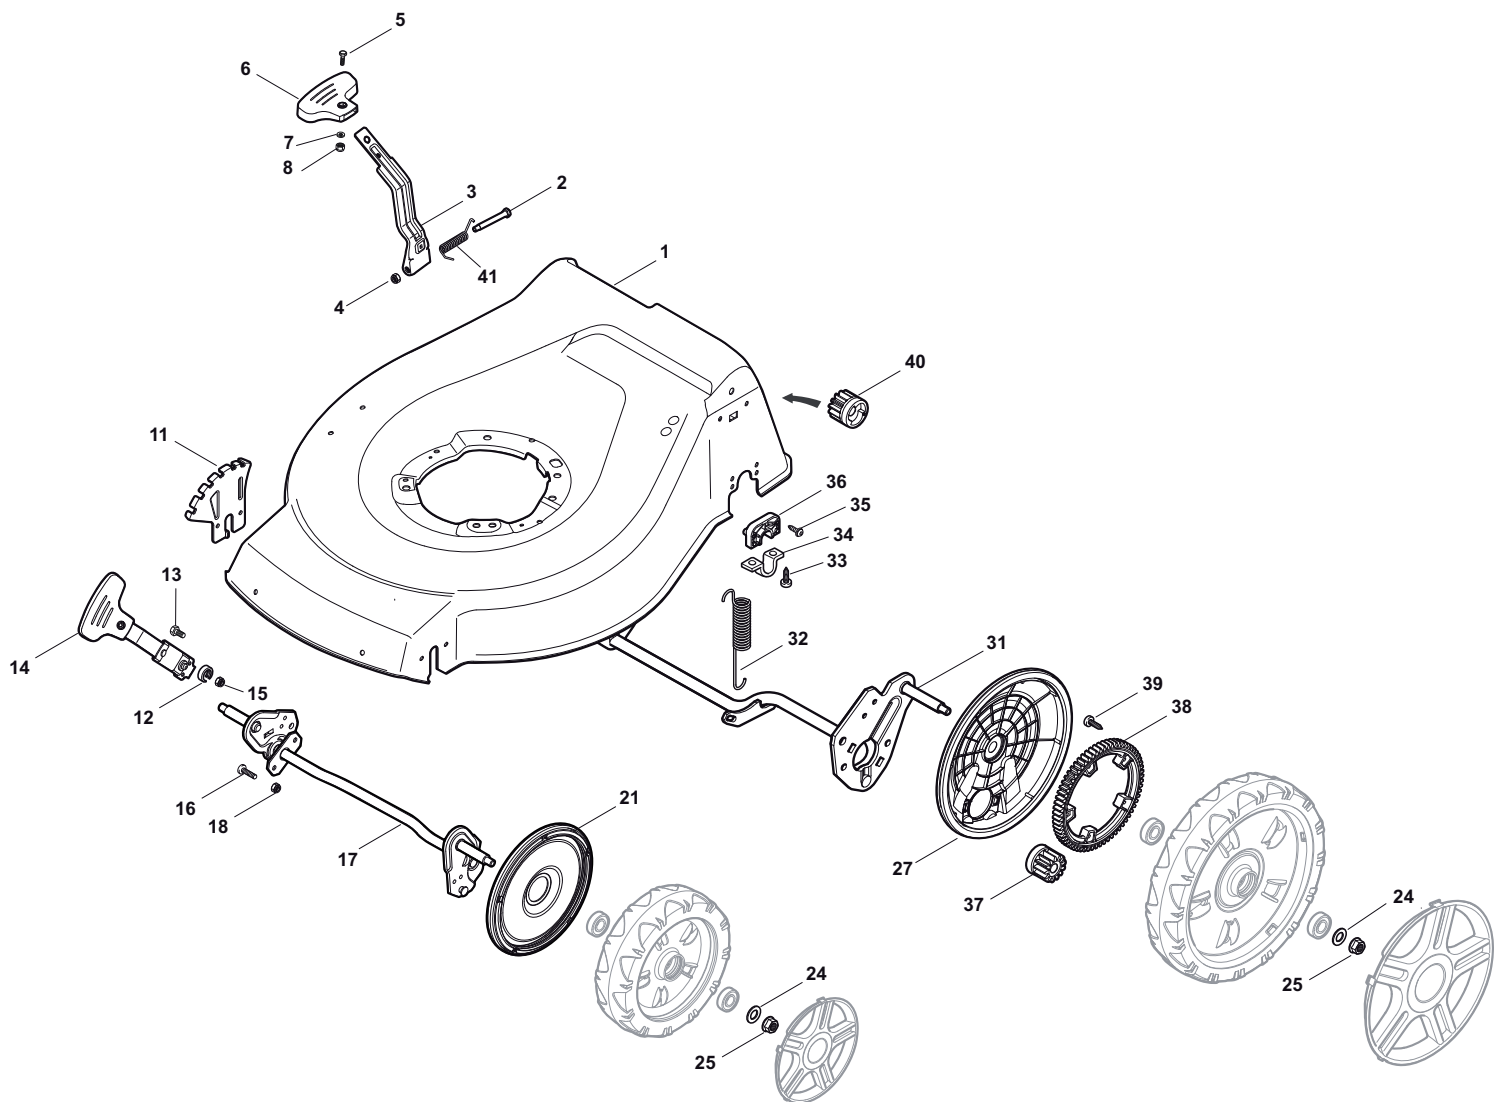

Deck And Height Adjusting							
POS	PART. NO	Q.ty	DESCRIPTION	DESCRIZIONE	DESCRIPTION	BESCHREIBUNG	REMARKS
1	381004536/0	1	Deck Red	Chassis Rosso	Châssis Rouge	Gehäuse Rot	
1	381004538/0	1	Deck Red	Chassis Rosso	Châssis Rouge	Gehäuse Rot	Side Discharge
1	381004562/0	1	Deck Yellow	Chassis Giallo	Châssis Jaune	Gehäuse Gelb	
1	381004741/0	1	Deck Grey	Chassis Grigio	Châssis Gris	Gehäuse Grau	
1	381004731/0	1	Deck Grey	Chassis Grigio	Châssis Gris	Gehäuse Grau	Side Discharge
2	122534131/0	1	Pin	Perno	Pivot	Bolzen	
3	381003398/0	1	Lever, Height Adjustment	Leva Regolazione Altezza	Levier Reglage Hauteur	Hebel, Höneverstellung	
4	112154510/0	1	Nut	Dado	Ecrou	Mutter	
5	112788512/0	1	Screw	Vite	Vis	Schraube	
6	322394503/0	1	Knob	Manopolina	Poignée	Griff	
7	112521310/0	1	Washer	Rosetta	Rondelle	Scheibe	
8	112150000/0	1	Nut	Dado	Ecrou	Mutter	
9	112728450/0	1	Screw	Vite	Vis	Schraube	
10	322034002/0	1	Washing Connection	Attacco Acqua Lavaggio	Attaque Lavage	Waschenverbindung	
11	322735589/0	1	Sector, Height Adjustment	Settore Regolazione Altezza	Secteur Reglage Hauteur	Sektor, Höheverstellung	
12	122171002/0	2	Spacer	Distanziale	Entretoise	Distanzring	
13	112789000/0	2	Screw	Vite	Vis	Schraube	
14	381003351/0	1	Lever, Height Adjustment	Leva Regolazione Altezza	Levier Reglage Hauteur	Hebel, Höneverstellung	
15	112154330/0	2	Nut	Dado	Ecrou	Mutter	
16	112727803/0	4	Screw	Vite	Vis	Schraube	
17	381002881/1	1	Axle, Front Wheels	Asse Ruote Anteriori	Axe Roues Avant	Achse, Vorderrad	
18	112154510/0	4	Nut	Dado	Ecrou	Mutter	
21	322600145/0	2	Protection, Wheel	Protezione Ruote	Protection Roue	Schütz, Räder	
24	112521350/0	4	Washer	Rosetta	Rondelle	Scheibe	
25	112155000/0	4	Nut	Dado	Ecrou	Mutter	
27	322600208/0	2	Protection, Wheel	Protezione Ruote	Protection Roue	Schütz, Räder	
31	381302835/1	1	Axle, Rear Wheels	Asse Ruote Posteriore	Axe Roues Arriere	Achse, Hinterrad	
32	122450460/0	1	Spring	Molla	Ressort	Feder	
33	112728697/0	4	Screw	Vite	Vis	Schraube	
34	322545152/0	2	Plate	Piastrina	Plaquette	Plättchen	
35	112728697/0	4	Screw	Vite	Vis	Schraube	
36	322785304/1	2	Support	Supporto	Support	Halter	
37	122570134/0	1	Pinion L	Pignone Sx	Pignon G	Ritzel Linkes	
38	322120115/0	2	Ring Gear	Corona	Couronne	Kranz	
39	112728706/0	6	Screw	Vite	Vis	Schraube	
40	122570133/0	1	Pinion R	Pignone Dx	Pignon D	Ritzel Rechtes	
41	122446192/0	1	Spring	Molla	Ressort	Feder