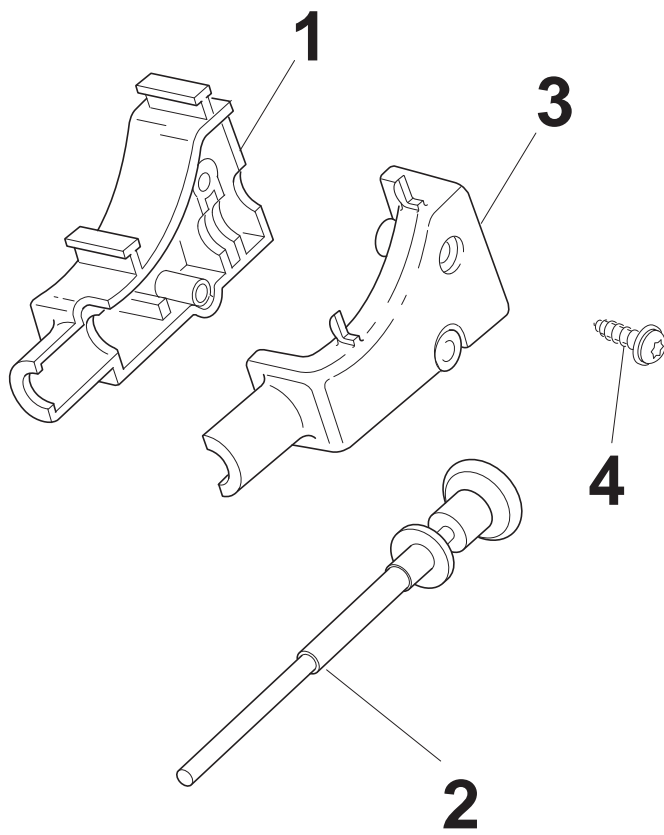

Starter Drive							
POS	PART. NO	Q.ty	DESCRIPTION	DESCRIZIONE	DESCRIPTION	BESCHREIBUNG	REMARKS
1	322722804/1	1	R Protection	Protezione Dx	Protection D	Rechte Schutz	
2	381000742/1	1	Starter Drive	Comando Starter	Commande Starter	Starter Betaetigung	for GGP 150cc
2	381030022/0	1	Starter Drive	Comando Starter	Commande Starter	Starter Betaetigung	for GGP 160cc
2	381030024/0	1	Starter Drive	Comando Starter	Commande Starter	Starter Betaetigung	for Honda Engine
3	322722805/1	1	L Protection	Protezione Sx	Protection G	Linke Schutz	
4	112728300/0	1	Screw	Vite	Vis	Schraube