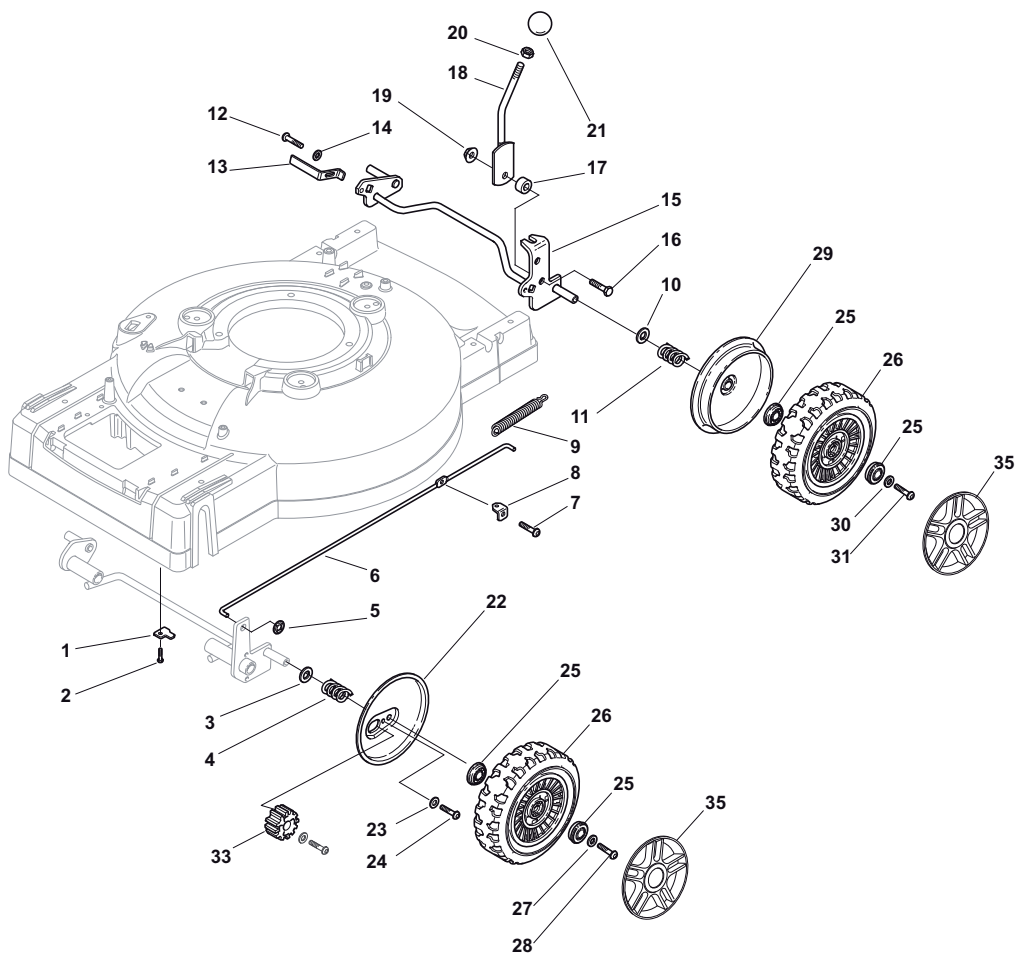

Wheel and Hub Cap							
POS	PART. NO	Q.ty	DESCRIPTION	DESCRIZIONE	DESCRIPTION	BESCHREIBUNG	REMARKS
1	322545157/1	2	Plate	Piastrina	Plaquette	Plättchen	
2	112735662/1	4	Screw	Vite	Vis	Schraube	
3	122671659/0	2	Washer	Rosetta	Rondelle	Scheibe	
4	122430215/0	2	Spring	Molla	Ressort	Feder	
5	112604899/0	2	Crown Fastener	Fissatore A Corona	Fixateur A Couronne	Kronescheibe	
6	122033331/0	1	Rod, Height Adjustment Control	Asta Comando Regolazione Altezza	Tige Commande Reglage Hauteur	Stange, Höhenverstellung	
7	112735651/0	1	Screw	Vite	Vis	Schraube	
8	322545139/0	1	Plate	Piastrina	Plaquette	Plättchen	
9	122446183/0	1	Spring	Molla	Ressort	Feder	
10	122671659/0	2	Washer	Rosetta	Rondelle	Scheibe	
11	122430215/0	2	Spring	Molla	Ressort	Feder	
12	112735661/0	2	Screw	Vite	Vis	Schraube	
13	322551529/0	2	Plate	Piastrina	Plaquette	Plättchen	
14	112521330/0	2	Washer	Rosetta	Rondelle	Scheibe	
15	381002835/0	1	Axle, Rear Wheels	Asse Ruote Posteriore	Axe Roues Arriere	Achse, Hinterrad	
16	112793701/0	1	Screw	Vite	Vis	Schraube	
17	122170830/0	1	Spacer	Distanziale	Entretoise	Distanzring	
18	381003317/0	1	Lever, Height Adjustment	Leva Regolazione Altezza	Levier Reglage Hauteur	Hebel, Höhenverstellung	
19	112293201/0	1	Nut	Dado	Ecrou	Mutter	
20	112293200/0	1	Nut	Dado	Ecrou	Mutter	
21	322399812/0	1	Knob	Manopolina	Poignée	Griff	
22	322600121/0	2	Protection, Wheel	Protezione Ruote	Protection Roue	Schütz, Räder	
23	112523040/0	2	Washer	Rosetta	Rondelle	Scheibe	
24	112735661/0	2	Screw	Vite	Vis	Schraube	
25	122122201/0	8	Bearing	Cuscinetto	Coussinet	Lager	
26	381007361/0	4	Wheel Ø 190	Ruota Ø 190	Roue Ø190	Rad Ø 190	
27	112521460/0	4	Washer	Rosetta	Rondelle	Scheibe	
28	112735662/1	4	Screw	Vite	Vis	Schraube	
29	322600122/0	2	Protection, Wheel	Protezione Ruote	Protection Roue	Schütz, Räder	
30	112521460/0	4	Washer	Rosetta	Rondelle	Scheibe	
31	112735662/1	4	Screw	Vite	Vis	Schraube	
33	322570129/0	2	Pinion	Pignone	Pignon	Ritzel	
35	322110492/0	4	Hub Cap Grey	Coprizzo Grigio	Couvre-Moyeu Gris	Radkappe Grau