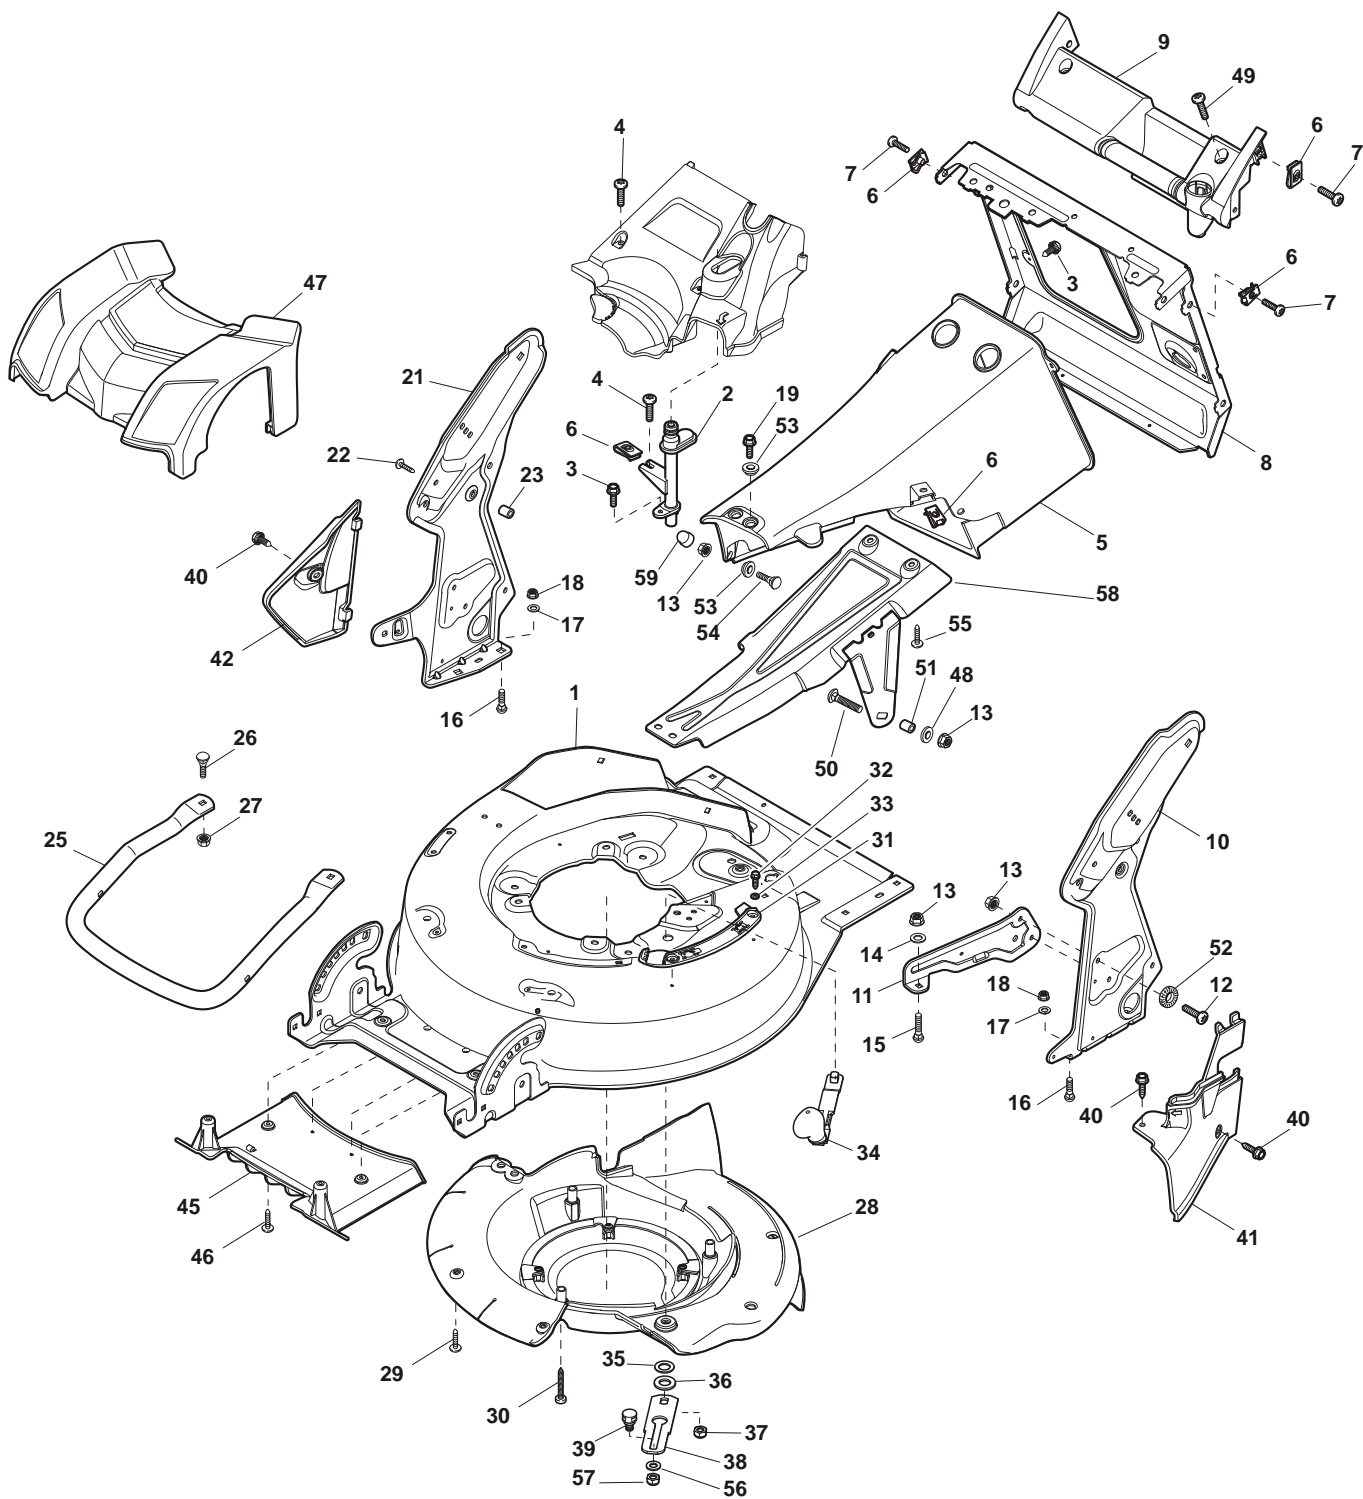

Deck And Height Adjusting							
POS	PART. NO	Q.ty	DESCRIPTION	DESCRIZIONE	DESCRIPTION	BESCHREIBUNG	REMARKS
1	381003944/0	1	Deck INOX	Chassis INOX	Châssis INOX	Gehäuse INOX	
1	381003876/0	1	Deck Grey	Chassis Grigio	Châssis Gris	Gehäuse Grau	
2	322034001/1	1	Washing Connection	Attacco Acqua Lavaggio	Attaque Lavage	Waschenverbindung	
3	125943004/0	5	Screw	Vite	Vis	Schraube	
4	112727802/0	2	Screw	Vite	Vis	Schraube	
5	322108292/0	1	Conveyor Red	Convogliatore Rosso	Convoyeur Rouge	Leitblechsatz Rot	
6	112437507/0	12	Plate	Piastrina	Plaquette	Plättchen	
7	112727802/0	8	Screw	Vite	Vis	Schraube	
8	381545321/1	1	Rear Plate	Piastra Posteriore	Plaque Arriere	Platte, Hinter	
9	322785282/0	1	Support	Supporto	Support	Halter	
10	381545333/0	1	Bracket, L	Staffa Sx	Etrier Gauche	Steigbügel, Linke	
11	322545191/0	1	Support	Supporto	Support	Halter	
12	112727803/0	2	Screw	Vite	Vis	Schraube	
13	112154510/0	4	Nut	Dado	Ecrou	Mutter	
14	112521330/0	1	Washer	Rosetta	Rondelle	Scheibe	
15	112815200/0	1	Screw	Vite	Vis	Schraube	
16	112818690/0	4	Screw	Vite	Vis	Schraube	
17	112521350/0	4	Washer	Rosetta	Rondelle	Scheibe	
18	112155000/0	4	Nut	Dado	Ecrou	Mutter	
19	112727801/0	2	Screw	Vite	Vis	Schraube	
21	381545331/0	1	Bracket, R	Staffa Dx	Etrier Droit	Steigbügel, Rechte	
22	112735662/1	2	Screw	Vite	Vis	Schraube	
23	122534128/0	2	Pin	Perno	Pivot	Bolzen	
25	381393702/0	2	Protection	Cappuccio	Capuchon	Stecker	
26	112815205/0	2	Screw	Vite	Vis	Schraube	
27	112154510/0	2	Nut	Dado	Ecrou	Mutter	
28	38110220%/0	1	Protection Mulching	5arter Mulching	Protection Mulching	Echutz Mulching	
29	125943004/0	2	Screw	Vite	Vis	Schraube	
30	112735115/0	3	Screw	Vite	Vis	Schraube	
31	322500052/2	1	Shoe	Pattino	Bloc De Glissement	Gleitblock	
32	112731580/0	2	Screw	Vite	Vis	Schraube	
33	112521331/0	2	Washer	Rosetta	Rondelle	Scheibe	
34	381003338/0	1	Lever	Leva Comando	Levier	Hebel	
35	321660100/0	1	Washer	Rosetta	Rondelle	Scheibe	
36	112521370/0	1	Washer	Rosetta	Rondelle	Scheibe	
37	112154210/0	1	Nut	Dado	Ecrou	Mutter	
38	322320009/0	1	Lever	Leva	Levier	Hebel	
39	122042022/0	1	Bush	Bussola	Douille	Büchse	
40	125943004/0	3	Screw	Vite	Vis	Schraube	
41	322109830/0	1	Guard Black	Carter Nero	Couvre, Noir	Kappe, Schwarz	
42	322109825/0	1	Guard Black	Carter Nero	Couvre, Noir	Kappe, Schwarz	
45	322500101/0	1	Front Combi	Pettine Anteriore	Vorne Comb	Peigne Avant	
46	112728703/0	2	Screw	Vite	Vis	Schraube	
47	322226139/0	1	Mask, Red	Mascherina, Rosso	Mesque, Rouge	Maske, Rot	
49	112727801/0	2	Screw	Vite	Vis	Schraube	
50	112815270/0	2	Screw	Vite	Vis	Schraube	
51	122671664/0	2	Spacer	Distanziale	Entretoise	Distanzring	
52	112540040/0	2	Washer	Rosetta	Rondelle	Scheibe	
53	325160039/0	6	Spacer	Distanziale	Entretoise	Distanzring	
54	112794986/0	1	Screw	Vite	Vis	Schraube	
55	112727799/0	2	Screw	Vite	Vis	Schraube	
56	112521350/0	1	Washer	Rosetta	Rondelle	Scheibe	
57	112155000/0	1	Nut	Dado	Ecrou	Mutter	
58	381608501/0	1	Stiffening Lower	Rinforzo Inf	Réinforcement Inf	Verstärkung Untere	
59	118203853/0	1	Protection	Cappuccio	Capuchon	Stecker