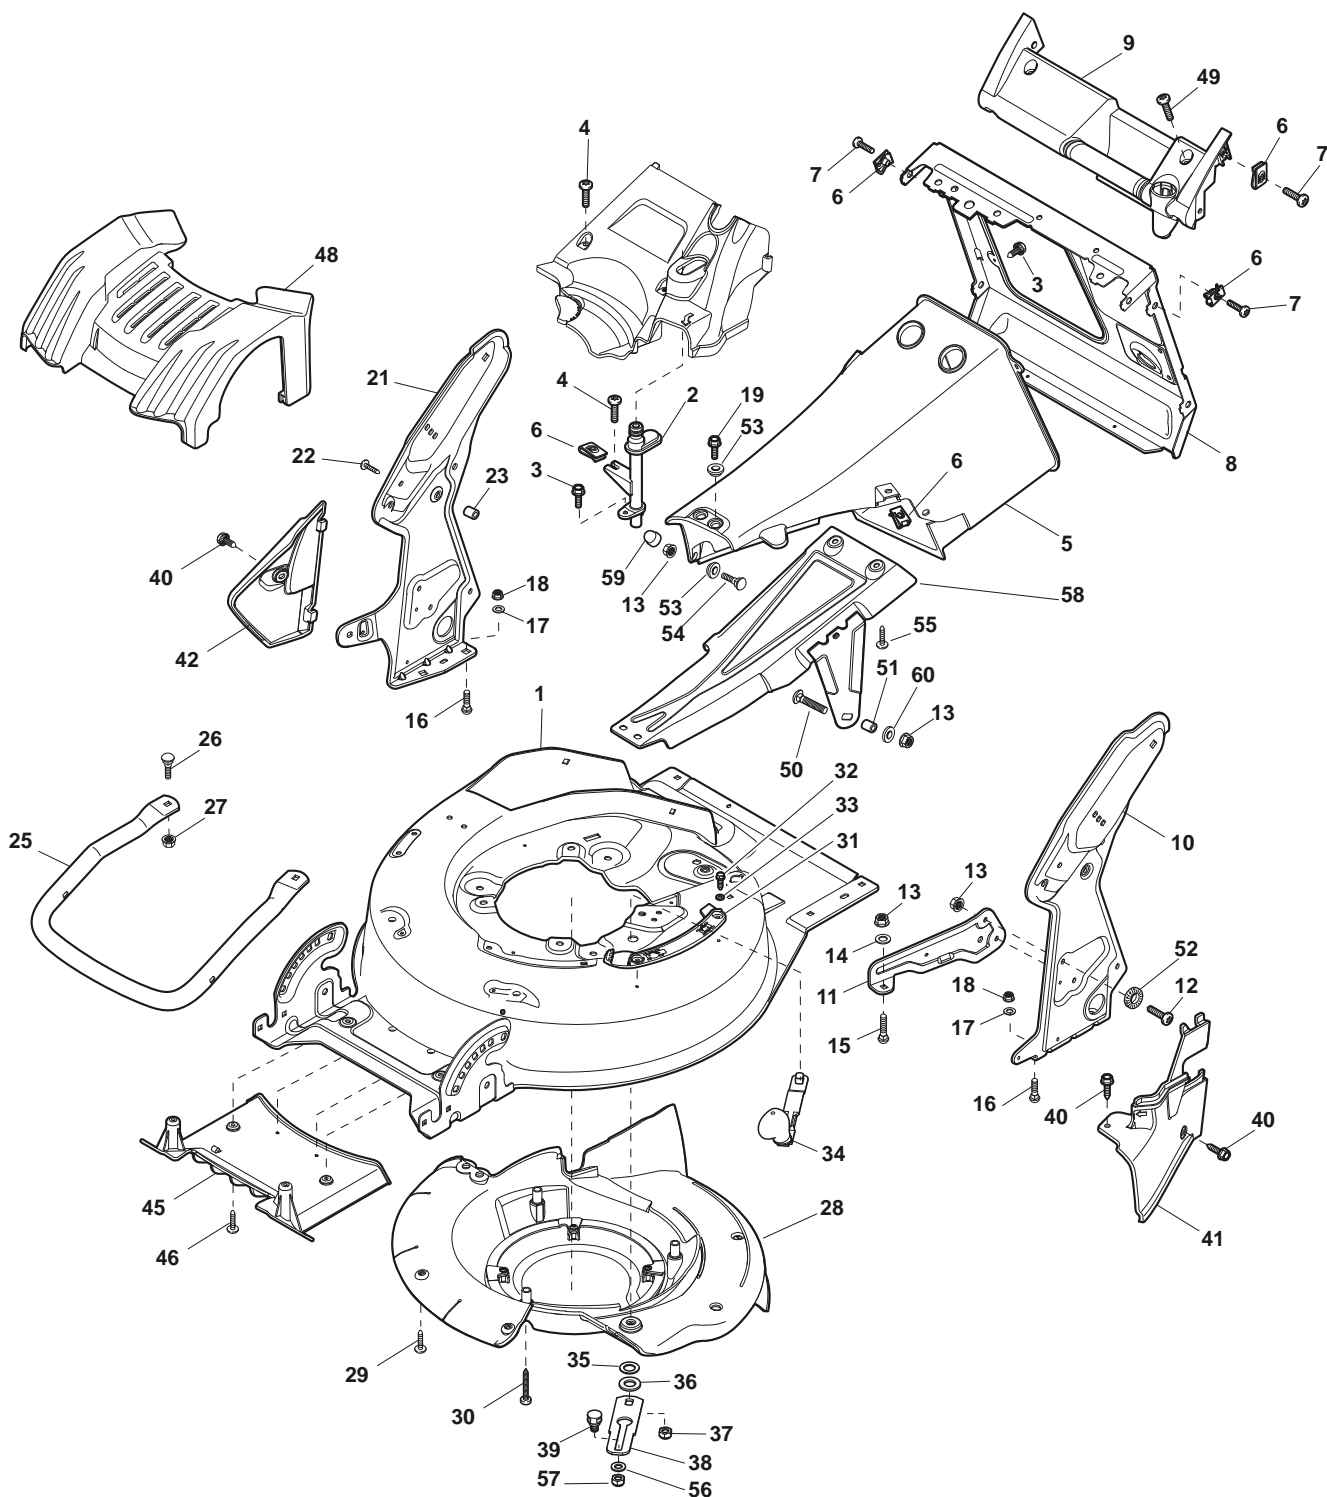

Deck And Height Adjusting							
POS	PART. NO	Q.ty	DESCRIPTION	DESCRIZIONE	DESCRIPTION	BESCHREIBUNG	REMARKS
1	381003875/0	1	Deck Yellow	Chassis Giallo	Châssis Jaune	Gehäuse Gelb	
1	381003944/0	1	Deck INOX	Chassis INOX	Châssis INOX	Gehäuse INOX	
1	381004740/0	1	Deck Grey	Chassis Grigio	Châssis Gris	Gehäuse Grau	
2	322034001/1	1	Washing Connection	Attacco Acqua Lavaggio	Attaque Lavage	Waschenverbindung	
3	125943004/0	5	Screw	Vite	Vis	Schraube	
4	112727802/0	2	Screw	Vite	Vis	Schraube	
5	322108294/0	1	Conveyor Yellow	Convogliatore Giallo	Convoyeur Jaune	Leitblechsatz Gelb	
6	112437507/0	12	Plate	Piastrina	Plaquette	Plättchen	
7	112727802/0	8	Screw	Vite	Vis	Schraube	
8	381545321/1	1	Rear Plate	Piastra Posteriore	Plaque Arriere	Platte, Hinter	
8	381545323/1	1	Rear Plate	Piastra Posteriore	Plaque Arriere	Platte, Hinter	only TR-E
9	322785282/0	1	Support	Supporto	Support	Halter	
10	381545333/0	1	Bracket, L	Staffa Sx	Etrier Gauche	Steigbügel, Linke	
11	322545191/0	1	Support	Supporto	Support	Halter	
12	112727803/0	2	Screw	Vite	Vis	Schraube	
13	112154510/0	4	Nut	Dado	Ecrou	Mutter	
14	112521330/0	1	Washer	Rosetta	Rondelle	Scheibe	
15	112815200/0	1	Screw	Vite	Vis	Schraube	
16	112818690/0	4	Screw	Vite	Vis	Schraube	
17	112521350/0	4	Washer	Rosetta	Rondelle	Scheibe	
18	112155000/0	4	Nut	Dado	Ecrou	Mutter	
19	112727801/0	2	Screw	Vite	Vis	Schraube	
21	381545331/0	1	Bracket, R	Staffa Dx	Etrier Droit	Steigbügel, Rechte	
22	112735662/1	2	Screw	Vite	Vis	Schraube	
23	122534128/0	2	Pin	Perno	Pivot	Bolzen	
25	381393702/0	2	Protection	Cappuccio	Capuchon	Stecker	
26	112815205/0	2	Screw	Vite	Vis	Schraube	
27	112154510/0	2	Nut	Dado	Ecrou	Mutter	
28	381102203/0	1	Protection Mulching	Carter Mulching	Protection Mulching	Schutz Mulching	
29	125943004/0	2	Screw	Vite	Vis	Schraube	
30	112735115/0	3	Screw	Vite	Vis	Schraube	
31	322500052/2	1	Shoe	Pattino	Bloc De Glissement	Gleitblock	
32	112731580/0	2	Screw	Vite	Vis	Schraube	
33	112521331/0	2	Washer	Rosetta	Rondelle	Scheibe	
34	381003338/0	1	Lever	Leva Comando	Levier	Hebel	
35	321660100/0	1	Washer	Rosetta	Rondelle	Scheibe	
36	112521370/0	1	Washer	Rosetta	Rondelle	Scheibe	
37	112154210/0	1	Nut	Dado	Ecrou	Mutter	
38	322320009/0	1	Lever	Leva	Levier	Hebel	
39	122042022/0	1	Bush	Bussola	Douille	Büchse	
40	125943004/0	3	Screw	Vite	Vis	Schraube	
41	322109830/0	1	Guard Black	Carter Nero	Couvre, Noir	Kappe, Schwarz	
42	322109825/0	1	Guard Black	Carter Nero	Couvre, Noir	Kappe, Schwarz	
45	322500101/0	1	Front Combi	Pettine Anteriore	Vorne Comb	Peigne Avant	
46	112728703/0	2	Screw	Vite	Vis	Schraube	
48	322226140/0	1	Mask, Yellow	Mascherina, Giallo	Mesque, Jaune	Maske, Gelb	
48	322226141/0	1	Mask, Black	Mascherina, Nero	Mesque, Noir	Maske, Schwarz	
48	322226200/0	1	Mask, Grey	Mascherina, Grigio	Mesque, Gris	Maske, Grau	
49	112727801/0	2	Screw	Vite	Vis	Schraube	
50	112815270/0	2	Screw	Vite	Vis	Schraube	
51	122671664/0	2	Spacer	Distanziale	Entretoise	Distanzring	
52	112540040/0	2	Washer	Rosetta	Rondelle	Scheibe	
53	325160039/0	6	Spacer	Distanziale	Entretoise	Distanzring	
54	112794986/0	1	Screw	Vite	Vis	Schraube	
55	112727799/0	2	Screw	Vite	Vis	Schraube	
56	112521350/0	1	Washer	Rosetta	Rondelle	Scheibe	
57	112155000/0	1	Nut	Dado	Ecrou	Mutter	
58	381608501/0	1	Stiffening Lower	Rinforzo Inf	Réinforcement Inf	Verstärkung Untere	
59	118203853/0	1	Protection	Cappuccio	Capuchon	Stecker