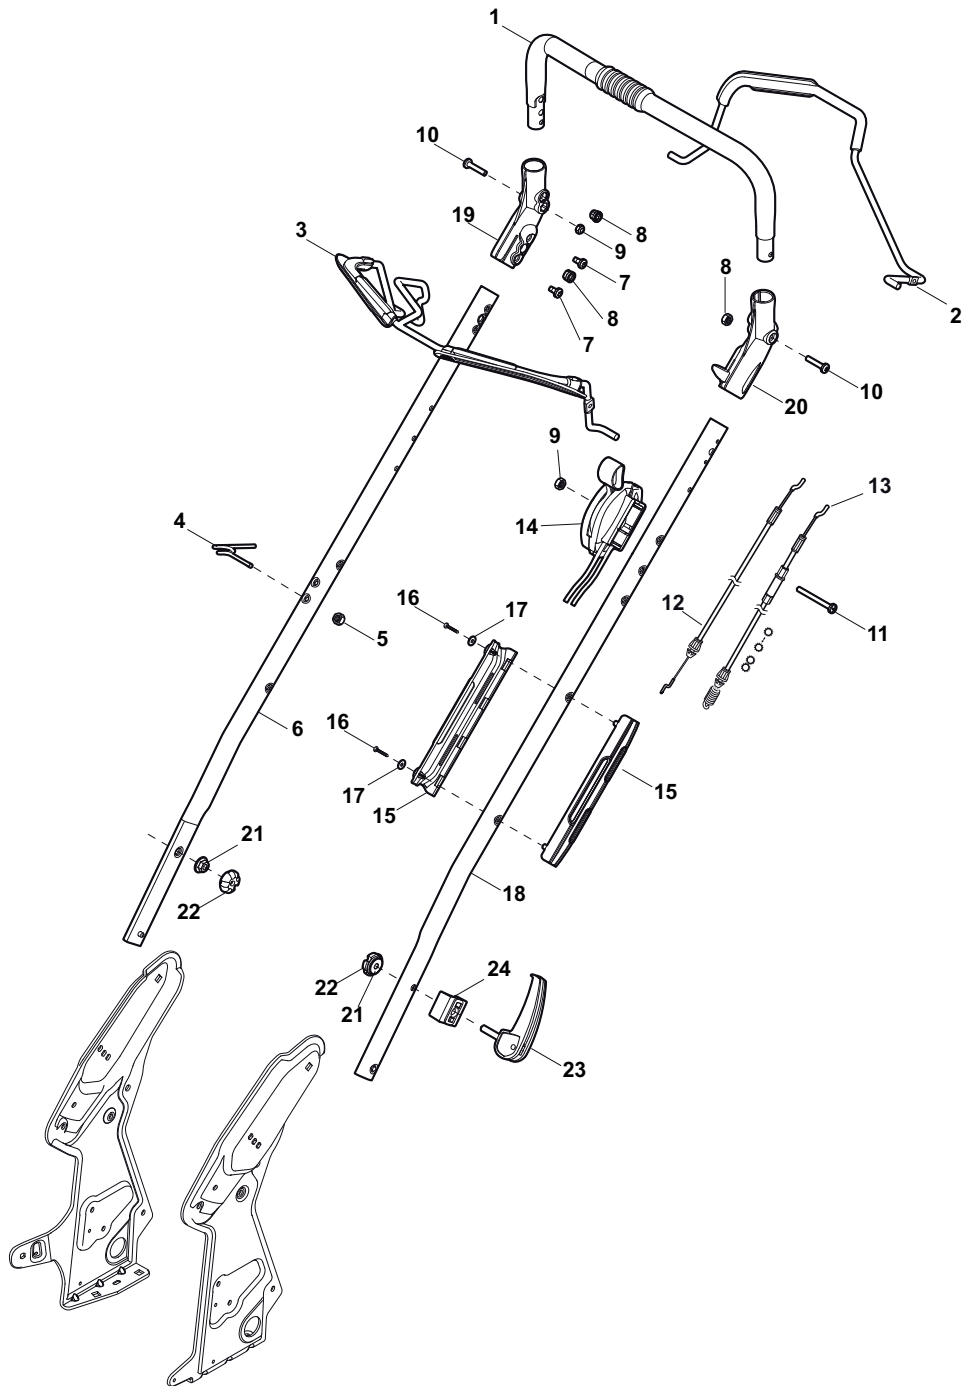

Handle							
POS	PART. NO	Q.ty	DESCRIPTION	DESCRIZIONE	DESCRIPTION	BESCHREIBUNG	REMARKS
1	381006670/2	1	Handgrip	Impugnatura	Poignée	Handgriff	
2	381003349/0	1	Lever, Driving	Leva Trazione	Levier Traction	Antriebhebel	
3	381003344/0	1	Lever, Engine Brake	Leva Freno Motore	Levier Frein Moteur	Hebel, Motorbremse	
4	122430309/0	1	Spring	Molla	Ressort	Feder	
5	112154330/0	1	Nut	Dado	Ecrou	Mutter	
6	381006821/0	1	Handle Grey, Right	Manico Grigio, Parte Dx	Mancheron Gris, D	Holm Grau, Rechte	
6	381006895/0	1	Handle Black, R	Manico Nero, Parte Dx	Mancheron Noir, D	Holm Schwarz, Rechte	
7	112735662/1	4	Screw	Vite	Vis	Schraube	
8	322041967/1	3	Bush	Bussola	Douille	Büchse	
9	112154510/0	3	Nut	Dado	Ecrou	Mutter	
10	112728721/0	2	Screw	Vite	Vis	Schraube	
11	112727786/0	1	Screw	Vite	Vis	Schraube	
12	181030065/0	1	Cable, Thread Engine Brake	Cavo Freno Motore	Cable Frein Moteur	Kabel, Motorbremse	
13	381030067/0	1	Cable, Rear Drive	Cavo Comando Trazione	Câble, Comm. Traction	Kabel, Antrieb	
14	181005507/0	1	Throttle Cable	Cavo Acceleratore	Cable, Accelérateur	Gashebel Kabel	for GGP 196cc
14	181005508/0	1	Throttle Cable	Cavo Acceleratore	Cable, Accelérateur	Gashebel Kabel	for B&S 675 Serie
14	181005510/0	1	Throttle Cable	Cavo Acceleratore	Cable, Accelérateur	Gashebel Kabel	for HONDA BBC
14	181005520/1	1	Throttle Cable	Cavo Acceleratore	Cable, Accelérateur	Gashebel Kabel	for B&S DOV 750
14	181005523/1	1	Throttle Cable	Cavo Acceleratore	Cable, Accelérateur	Gashebel Kabel	for B&S 850E
15	322806644/0	1	Protection	Cappuccio	Capuchon	Stecker	
16	112727812/0	2	Screw	Vite	Vis	Schraube	
17	112523000/1	2	Washer	Rosetta	Rondelle	Scheibe	
18	381006823/0	1	Handle Grey, Left	Manico Grigio, Parte Sx	Mancheron Gris, G	Holm Grau, Linke	
18	381006897/0	1	Handle Black, L	Manico Nero, Parte Sx	Mancheron Noir, G	Holm Schwarz, Linke	
19	322488301/0	1	Support , R	Supporto, Parte Dx	Support, D	Halter, Rechte	
20	322488303/0	1	Support, L	Supporto, Parte Sx	Support, G	Halter, Linke	
21	112154220/0	2	Nut	Dado	Ecrou	Mutter	
22	322399835/0	2	Knob	Manopolina	Poignée	Griff	
23	381003253/0	2	Handle	Maniglia	Poignée	Griff	
24	322680017/0	2	Support	Supporto	Support	Halter