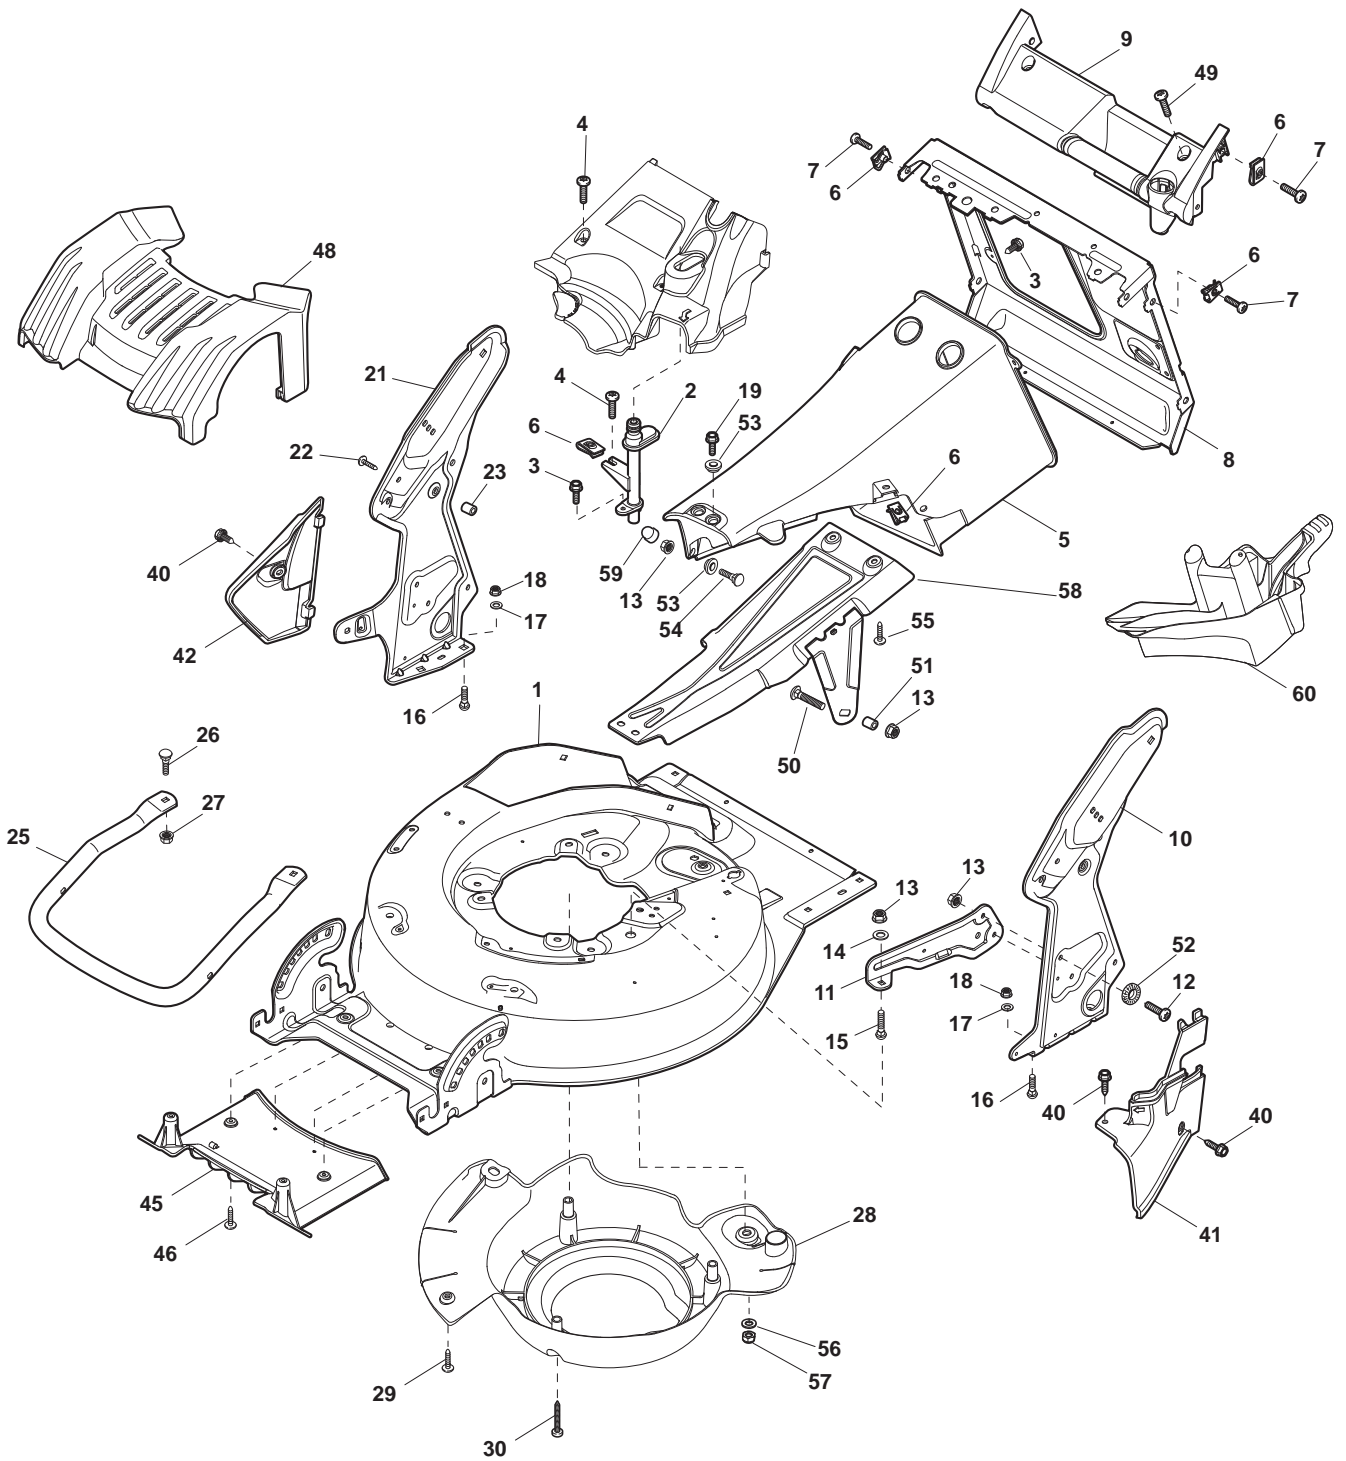

Deck And Height Adjusting							
POS	PART. NO	Q.ty	DESCRIPTION	DESCRIZIONE	DESCRIPTION	BESCHREIBUNG	REMARKS
1	381004054/0	1	Deck Yellow	Chassis Giallo	Châssis Jaune	Gehäuse Gelb	
2	322034001/1	1	Washing Connection	Attacco Acqua Lavaggio	Attaque Lavage	Waschenverbindung	
3	125943004/0	5	Screw	Vite	Vis	Schraube	
4	112727802/0	2	Screw	Vite	Vis	Schraube	
5	322108294/1	1	Conveyor Yellow	Convogliatore Giallo	Convoyeur Jaune	Leitblechsatz Gelb	
6	112437507/0	12	Plate	Piastrina	Plaquette	Plättchen	
7	112727802/0	8	Screw	Vite	Vis	Schraube	
8	381545321/1	1	Rear Plate	Piastra Posteriore	Plaque Arriere	Platte, Hinter	
9	322785282/0	1	Support	Supporto	Support	Halter	
10	381545333/0	1	Bracket, L	Staffa Sx	Etrier Gauche	Steigbügel, Linke	
11	322545191/0	1	Support	Supporto	Support	Halter	
12	112727803/0	2	Screw	Vite	Vis	Schraube	
13	112154510/0	4	Nut	Dado	Ecrou	Mutter	
14	112521330/0	1	Washer	Rosetta	Rondelle	Scheibe	
15	112815200/0	1	Screw	Vite	Vis	Schraube	
16	112818690/0	4	Screw	Vite	Vis	Schraube	
17	112521350/0	4	Washer	Rosetta	Rondelle	Scheibe	
18	112155000/0	4	Nut	Dado	Ecrou	Mutter	
19	112729601/1	2	Screw	Vite	Vis	Schraube	
21	381545331/0	1	Bracket, R	Staffa Dx	Etrier Droit	Steigbügel, Rechte	
22	112735662/1	2	Screw	Vite	Vis	Schraube	
23	122534128/0	2	Pin	Perno	Pivot	Bolzen	
25	381393702/0	2	Protection	Cappuccio	Capuchon	Stecker	
26	112815205/0	2	Screw	Vite	Vis	Schraube	
27	112154510/0	2	Nut	Dado	Ecrou	Mutter	
28	322060240/0	1	Protection Mulching	Carter Mulching	Protection Mulching	Schutz Mulching	
29	125943004/0	2	Screw	Vite	Vis	Schraube	
30	112735115/0	3	Screw	Vite	Vis	Schraube	
40	125943004/0	3	Screw	Vite	Vis	Schraube	
41	322109830/0	1	Guard Black	Carter Nero	Couvre, Noir	Kappe, Schwarz	
42	322109825/0	1	Guard Black	Carter Nero	Couvre, Noir	Kappe, Schwarz	
45	322500101/0	1	Front Combi	Pettine Anteriore	Vorne Comb	Peigne Avant	
46	112728703/0	4	Screw	Vite	Vis	Schraube	
46	112728706/0	2	Screw	Vite	Vis	Schraube	
48	322226140/0	1	Mask, Yellow	Mascherina, Giallo	Mesque, Jaune	Maske, Gelb	
48	322226141/0	1	Mask, Black	Mascherina, Nero	Mesque, Noir	Maske, Schwarz	
48	322226200/0	1	Mask, Grey	Mascherina, Grigio	Mesque, Gris	Maske, Grau	
49	112727801/0	2	Screw	Vite	Vis	Schraube	
50	112815270/0	2	Screw	Vite	Vis	Schraube	
51	122671664/0	2	Spacer	Distanziale	Entretoise	Distanzring	
52	112540040/0	2	Washer	Rosetta	Rondelle	Scheibe	
53	325160039/0	6	Spacer	Distanziale	Entretoise	Distanzring	
54	112794986/0	1	Screw	Vite	Vis	Schraube	
55	112727799/0	2	Screw	Vite	Vis	Schraube	
56	112523040/0	1	Washer	Rosetta	Rondelle	Scheibe	
57	112154510/0	1	Nut	Dado	Ecrou	Mutter	
58	381608501/0	1	Stiffening Lower	Rinforzo Inf	Réinforcement Inf	Verstärkung Untere	
59	118203853/0	1	Protection	Cappuccio	Capuchon	Stecker	
60	322140238/0	1	Deflector	Deflettore	Deflecteur	Abweiser