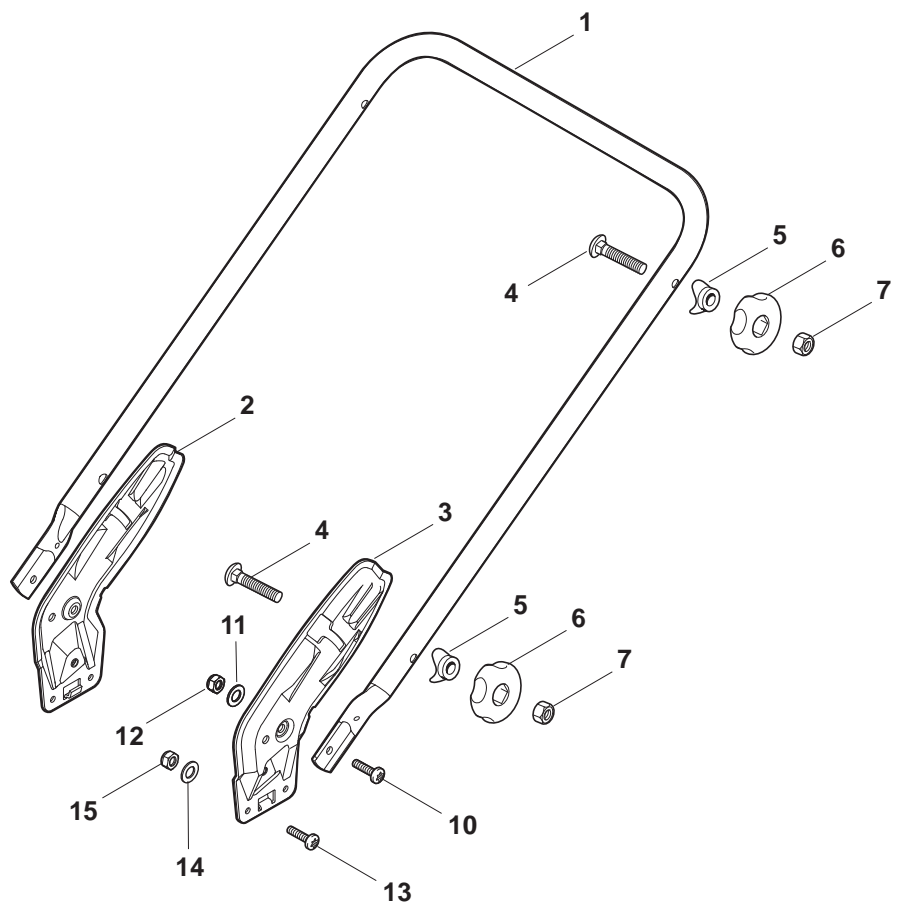

ILLUSTRATED PARTS LIST

NTL 534 NTL 534 Q

- Use GLOBAL GARDEN PRODUCT Genuine Spare Parts specified in the parts list for repair and/or replacement.
- The contents described in the parts list may change due to improvement.
- The drawings of the spare parts are only indicative and might not represent the part in question exactly.
- The indications "right" - "left" - "front" - "rear" refer to the position of the operator when using the machine.
- When placing orders of parts for repair and/or replacement, make sure that the illustrated parts list is the one applying to the machine's year of manufacture, as shown on the identification plate attached to the machine.

Handle, Lower Part

POS	PART. NO	Q.ty	DESCRIPTION	DESCRIZIONE	DESCRIPTION	BESCHREIBUNG	REMARKS
1	381006891/0	1	Handle, Lower Part	Parte Inf Maniglia	Poignée, Partie Inferieure	Griff, Unterteil	
2	381005125/0	1	Bracket, R	Staffa Dx	Etrier Droit	Steigbügel, Rechte	
3	381005127/0	1	Bracket, L	Staffa Sx	Etrier Gauche	Steigbügel, Linke	
4	112819120/0	4	Screw	Vite	Vis	Schraube	
5	122680006/1	4	Washer	Rosetta	Rondelle	Scheibe	
6	322399804/1	4	Knob	Manopolina	Poignée	Griff	
7	112293200/0	4	Nut	Dado	Ecrou	Mutter	
10	112760605/0	2	Screw	Vite	Vis	Schraube	
11	112521350/0	2	Washer	Rosetta	Rondelle	Scheibe	
12	112155000/0	2	Nut	Dado	Ecrou	Mutter	
13	112727803/0	6	Screw	Vite	Vis	Schraube	
14	112523040/0	6	Washer	Rosetta	Rondelle	Scheibe	
15	112154510/0	6	Nut	Dado	Ecrou	Mutter	