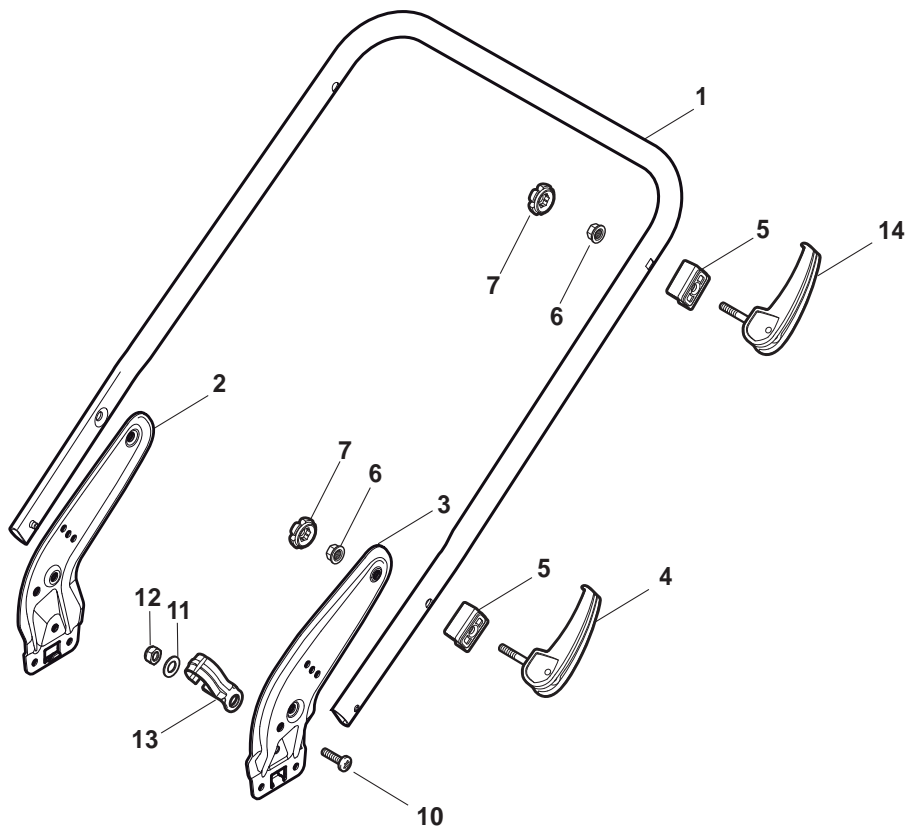

Handle, Lower Part (LUX Version)

POS	PART. NO	Q.ty	DESCRIPTION	DESCRIZIONE	DESCRIPTION	BESCHREIBUNG	REMARKS
1	381006719/0	1	Handle, Lower Part	Parte Inf Maniglia	Poignée, Partie Inferieure	Griff, Unterteil	Black
1	381006720/0	1	Handle, Lower Part	Parte Inf Maniglia	Poignée, Partie Inferieure	Griff, Unterteil	Grey
1	381007539/0	1	Handle, Lower Part	Parte Inf Maniglia	Poignée, Partie Inferieure	Griff, Unterteil	Yellow
2	381005149/0	1	Bracket, R	Staffa Dx	Etrier Droit	Steigbügel, Rechte	
3	381005151/0	1	Bracket, L	Staffa Sx	Etrier Gauche	Steigbügel, Linke	
4	381003253/0	2	Handle	Maniglia	Poignée	Griff	
5	322680016/0	4	Support	Supporto	Support	Halter	
6	122131750/0	4	Nut	Dado	Ecrou	Mutter	
7	322399835/0	4	Knob	Manopolina	Poignée	Griff	
10	112760605/0	2	Screw	Vite	Vis	Schraube	
11	125038002/1	2	Bush	Bussola	Douille	Büchse	
12	112155000/0	2	Nut	Dado	Ecrou	Mutter	
13	322192156/0	1	Fair Led	Fascetta	Collier	Bowdenzughalter	
14	381103350/0	2	Handle	Maniglia	Poignée	Griff