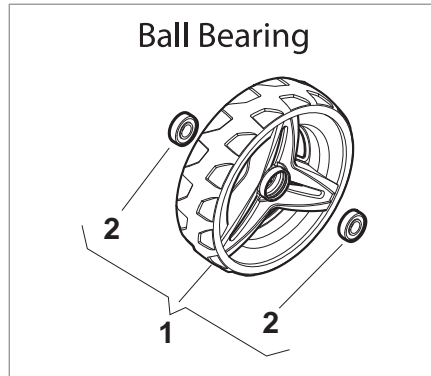

DELTA Wheel (Pierced)

DELTA Wheels with Bearing							
POS	PART. NO	Q.ty	DESCRIPTION	DESCRIZIONE	DESCRIPTION	BESCHREIBUNG	REMARKS
1	381007477/0	4	Wheel Ø 200	Ruota Ø 200	Roue Ø 200	Rad Ø 200	
2	119216035/0	8	Bearing	Cuscinetto	Coussinet	Lager	
3	322110640/0	4	Hub Cap Grey	Coprimezzo Grigio	Couvre-Moyeu Gris	Radkappe Grau