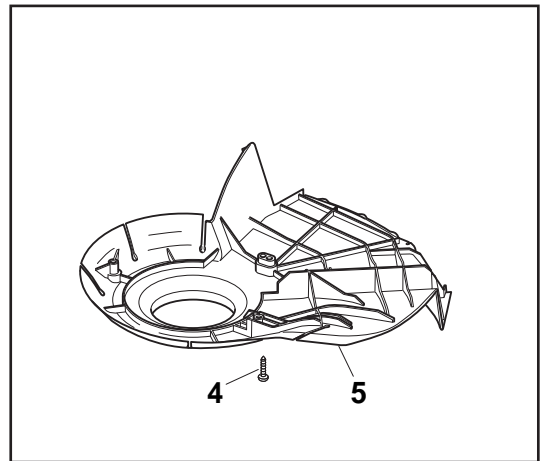

CARTER MULCHING (No Mulching)