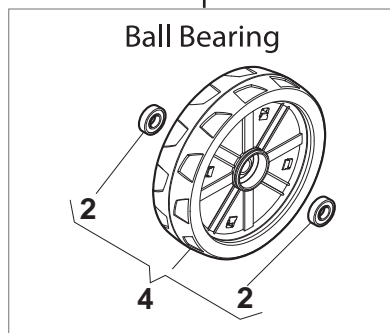

NTD Wheels - Ø 200

DELTA Wheels - Ø 280