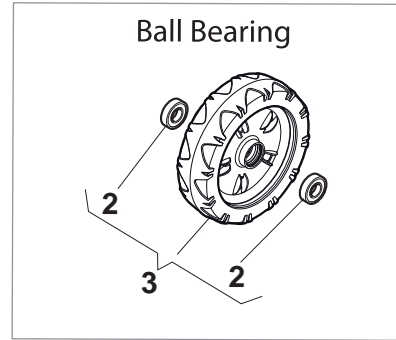

NTD Wheels - Ø 200

DELTA Wheels - Ø 280