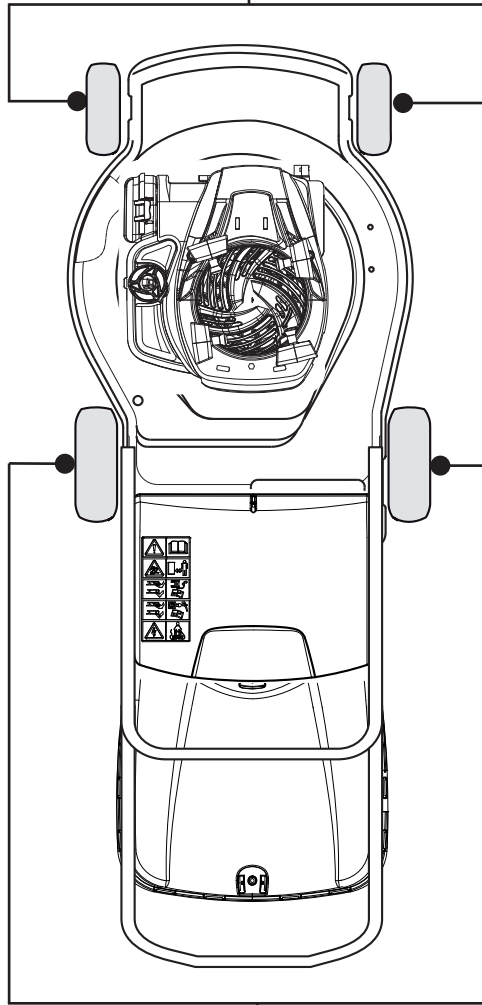

NTD Wheels - Ø 200

DELTA Wheels - Ø 280