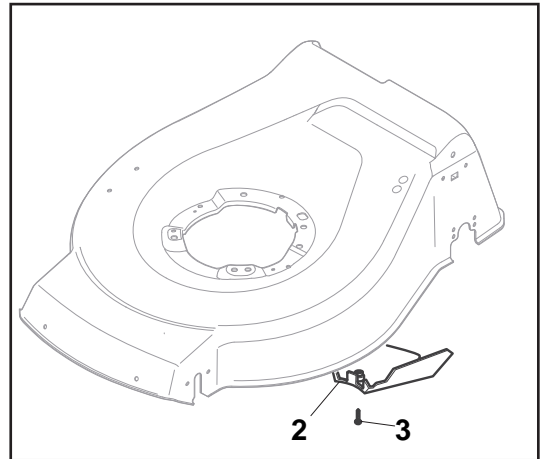

CARTER STANDARD (No Mulching)