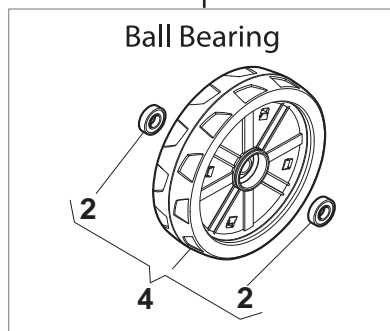

NTD Wheels - Ø 200

DELTA Wheels - Ø 280