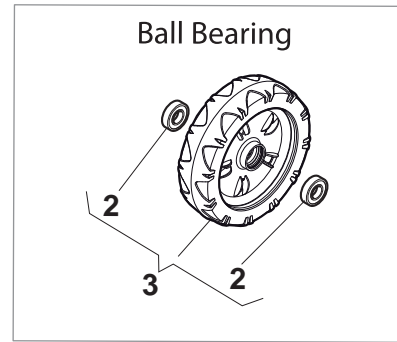

NTD Wheels - Ø 200

DELTA Wheels - Ø 280