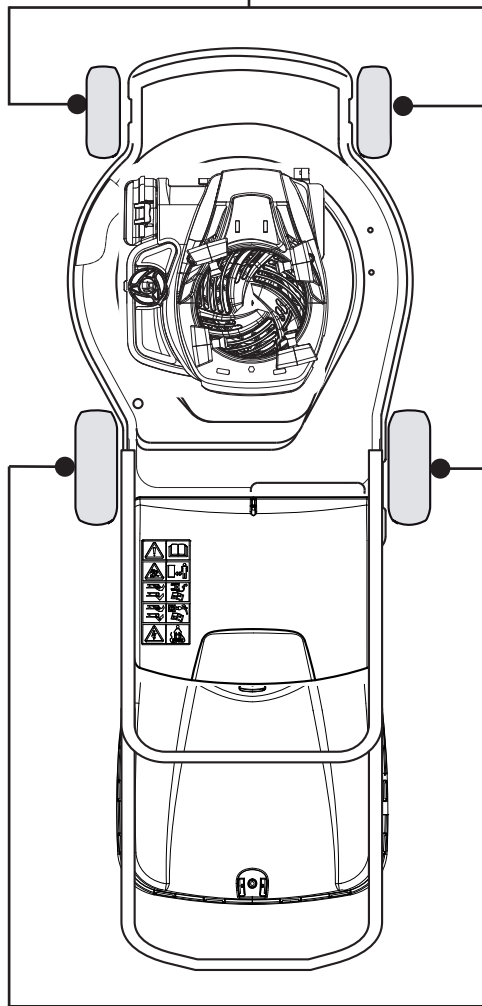

NTD Wheels - Ø 200

DELTA Wheels - Ø 280