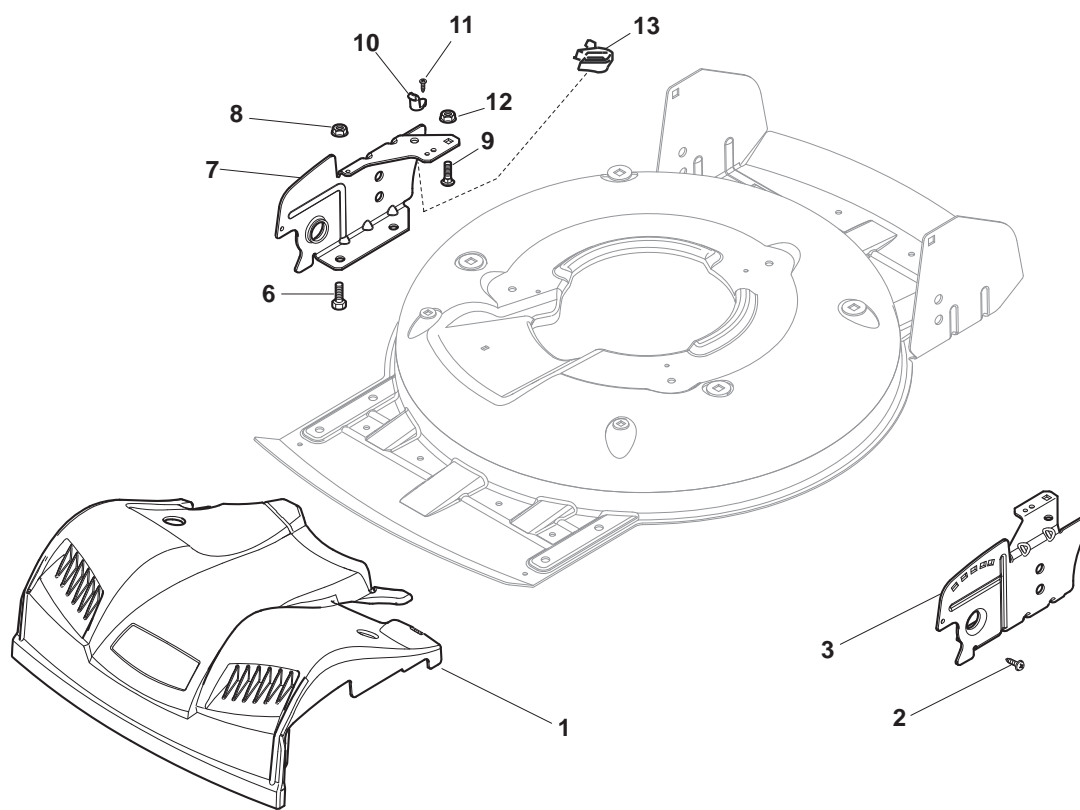

Mask							
POS	PART. NO	Q.ty	DESCRIPTION	DESCRIZIONE	DESCRIPTION	BESCHREIBUNG	REMARKS
1	322226097/1	1	Mask, Yellow	Mascherina, Giallo	Mesque, Jaune	Maske, Gelb	
1	322226098/1	1	Mask, Grey	Mascherina, Grigio	Mesque Gris	Maske Grau	
1	322226133/0	1	Mask, Black	Mascherina, Nero	Mesque, Noir	Maske, Schwarz	
1	322226197/0	1	Mask, Grey	Mascherina, Grigio	Mesque Gris	Maske Grau	Stiga Models
2	112728450/0	2	Screw	Vite	Vis	Schraube	
3	322778421/0	1	Bracket, L	Staffa Sx	Etrier Gauche	Steigbügel, Linke	
6	112792611/0	4	Screw	Vite	Vis	Schraube	
7	322778419/0	1	Bracket, R	Staffa Dx	Etrier Droit	Steigbügel, Rechte	
8	112293201/0	4	Nut	Dado	Ecrou	Mutter	
9	112815200/0	2	Screw	Vite	Vis	Schraube	
10	322020400/0	2	Fairlead	Aggancio	Support Serrecable	Kabelhalter	
11	112728523/0	2	Screw	Vite	Vis	Schraube	
12	112292102/0	2	Nut	Dado	Ecrou	Mutter	
13	133320506/0	2	Fairlead	Fermacavo	Fixation Cable	Kabelbefestigung