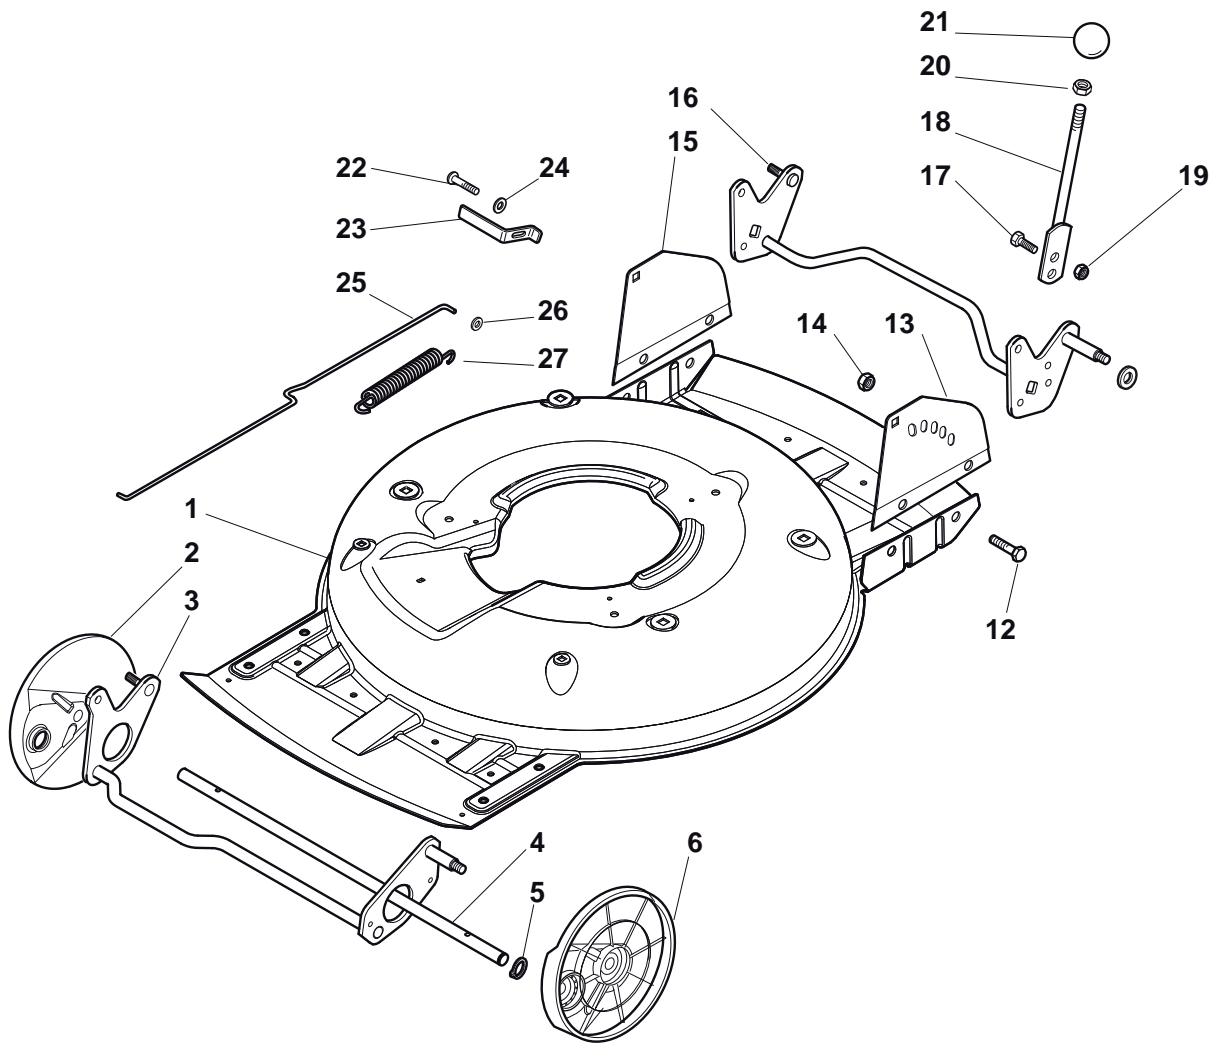

## MC 504

- Use GLOBAL GARDEN PRODUCT Genuine Spare Parts specified in the parts list for repair and/or replacement.
- The contents described in the parts list may change due to improvement.
- The drawings of the spare parts are only indicative and might not represent the part in question exactly.
- The indications "right" - "left" - "front" - "rear" refer to the position of the operator when using the machine.
- When placing orders of parts for repair and/or replacement, make sure that the illustrated parts list is the one applying to the machine's year of manufacture, as shown on the identification plate attached to the machine.

THIS INFORMATION IS NOT INTENDED FOR SALE OR RESALE, AND THIS NOTICE MUST REMAIN ON ALL COPIES.

GLOBAL GARDEN PRODUCTS

Deck							
POS	PART. NO	Q.ty	DESCRIPTION	DESCRIZIONE	DESCRIPTION	BESCHREIBUNG	REMARKS
1	112293200/0	4	Nut	Dado	Ecrou	Mutter	
2	112583500/0	4	Grower	Grower	Grower	Federring	
3	112523070/0	4	Washer	Rosetta	Rondelle	Scheibe	
4	322735547/0	4	Sector, Height Adjustment	Settore Regolazione Altezza	Secteur Reglage Hauteur	Sektor, Höheverstellung	
5	381005175/0	4	Support, Wheel	Supporto Ruota	Support Roue	Halter, Rad	Ø 210
6	481003286/0	4	Lever, Height Adjustment	Leva Regolazione Altezza	Levier Reglage Hauteur	Hebel, Höheverstellung	
7	122519811/0	4	Pin	Perno	Pivot	Bolzen	
8	381004734/0	1	Deck Grey	Chassis Grigio	Châssis Gris	Gehäuse Grau	