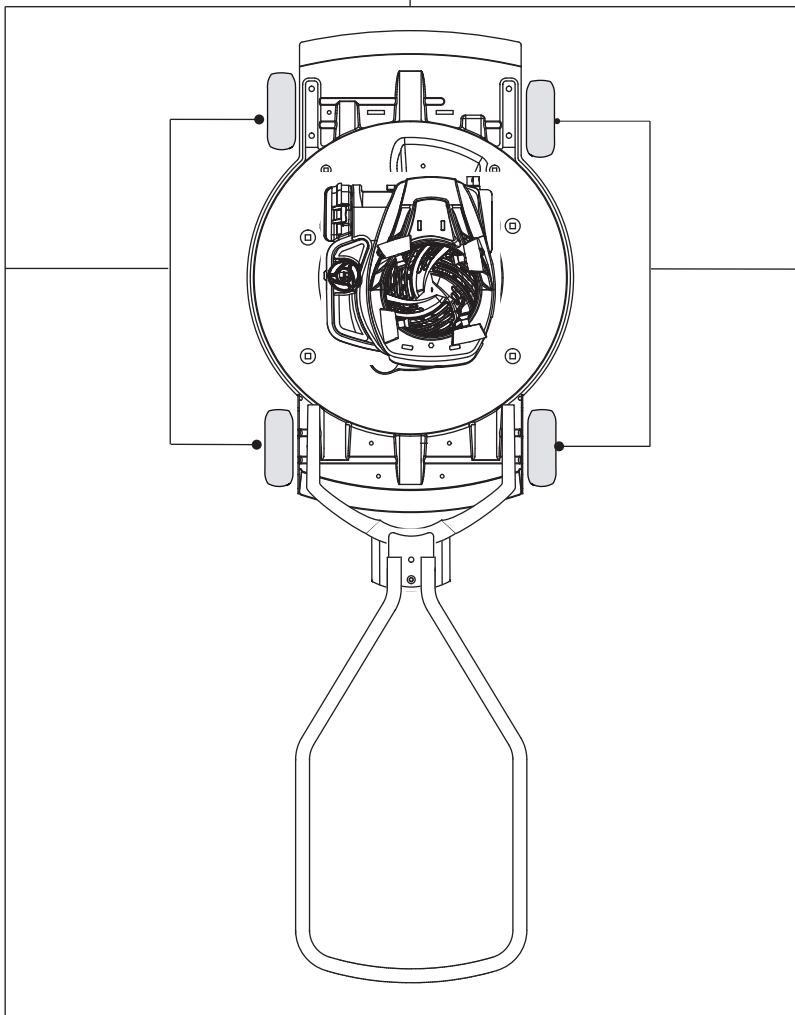

Spark Aluminium Wheels - Ø 210