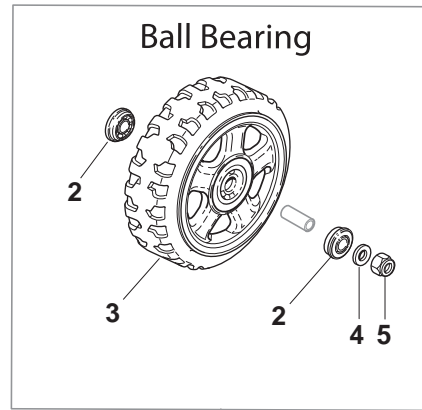

Spark Aluminium Wheels - Ø 210