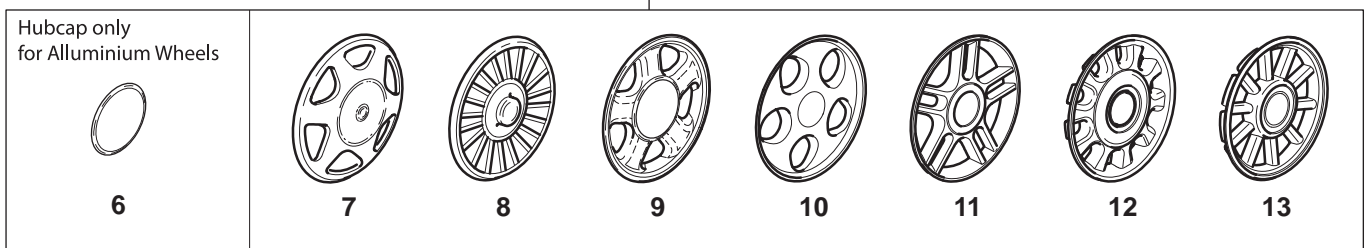

Spark Aluminium Wheels - Ø 210