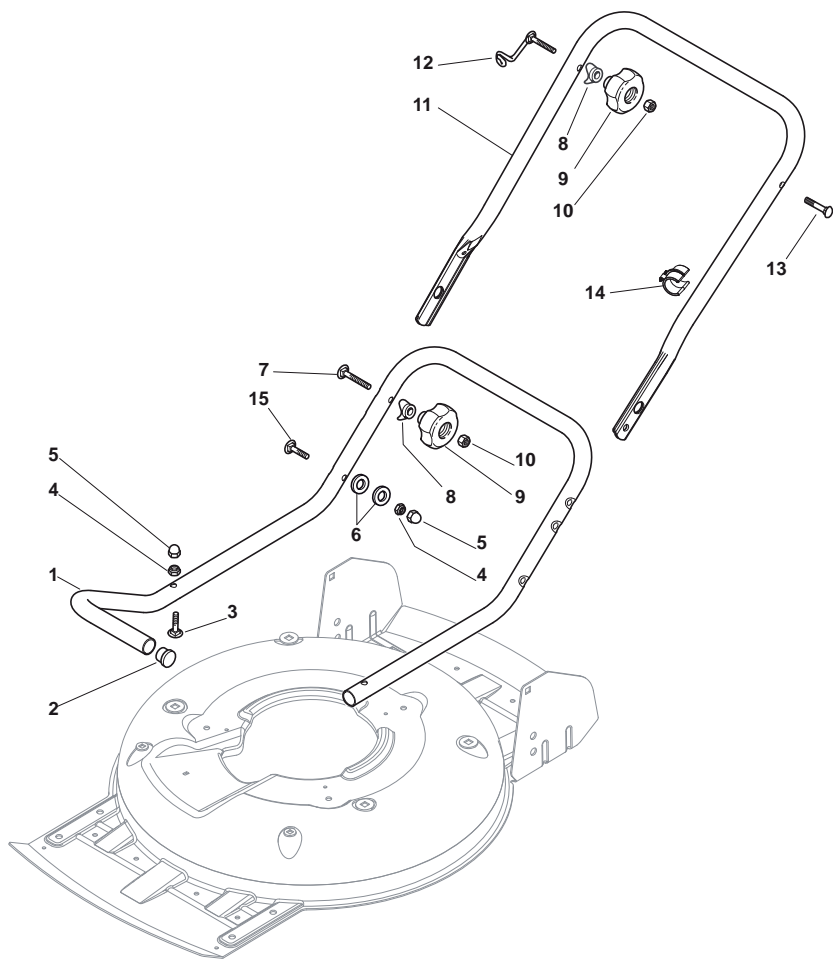

Handle, Lower Part							
POS	PART. NO	Q.ty	DESCRIPTION	DESCRIZIONE	DESCRIPTION	BESCHREIBUNG	REMARKS
1	381006667/0	1	Handle, Lower Part	Manico, Parte Inferiore	Mancheron, Partie Inferieure	Holm, Unterteil	
2	118566110/0	2	Cap	Puntale	Bouchon	Gummistopfen	
3	112818900/0	4	Screw	Vite	Vis	Schraube	
4	112155000/0	4	Nut	Dado	Ecrou	Mutter	
5	118203854/0	4	Protection	Cappuccio	Capuchon	Stecker	
6	112819100/0	2	Screw	Vite	Vis	Schraube	
7	112819201/0	2	Screw	Vite	Vis	Schraube	
8	122671651/0	4	Washer	Rosetta	Rondelle	Scheibe	
9	322399804/1	4	Knob	Manopolina	Poignée	Griff	
10	112293200/0	4	Nut	Dado	Ecrou	Mutter	
11	381006668/0	1	Handle, Middle Part	Manico, Parte Intermedia	Mancheron	Holm	
12	122430313/0	1	Guide Spring	Molla Guida	Ressort De Guide	Feder Führer	
13	112819201/0	1	Screw	Vite	Vis	Schraube	
14	118390020/0	1	Fairlead	Fermacavo	Fixation Cable	Kabelbefestigung	
15	112521370/0	2	Washer	Rosetta	Rondelle	Scheibe