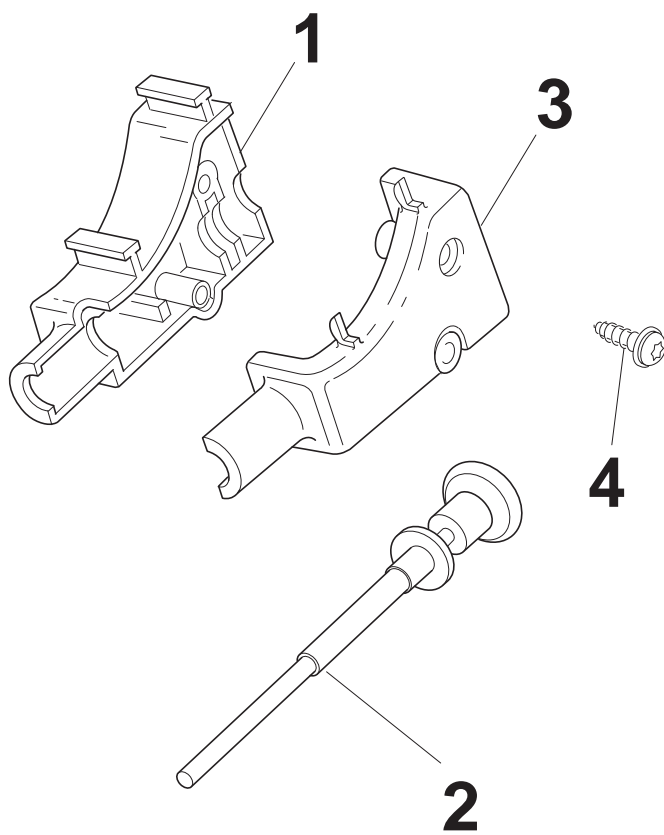

Starter Drive							
POS	PART. NO	Q.ty	DESCRIPTION	DESCRIZIONE	DESCRIPTION	BESCHREIBUNG	REMARKS
1	322722804/1	1	R Protection	Protezione Dx	Protection D	Rechte Schutz	
2	381000742/1	1	Starter Drive	Comando Starter	Commande Starter	Starter Betaetigung	for GGP 150cc
2	381030022/0	1	Starter Drive	Comando Starter	Commande Starter	Starter Betaetigung	for GGP 160cc
2	381030024/0	1	Starter Drive	Comando Starter	Commande Starter	Starter Betaetigung	for Honda Engine
3	322722805/1	1	L Protection	Protezione Sx	Protection G	Linke Schutz	
4	112728300/0	1	Screw	Vite	Vis	Schraube