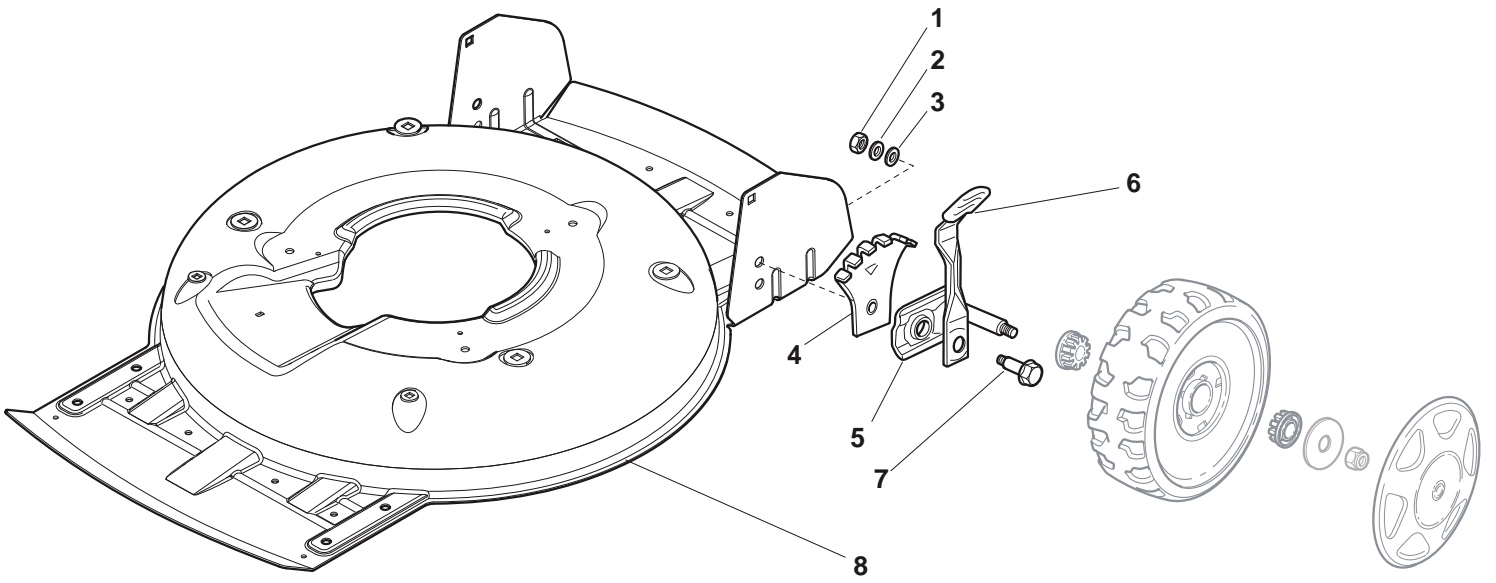

# ILLUSTRATED PARTS LIST

## MC 504

- Use GLOBAL GARDEN PRODUCT Genuine Spare Parts specified in the parts list for repair and/or replacement.
- The contents described in the parts list may change due to improvement.
- The drawings of the spare parts are only indicative and might not represent the part in question exactly.
- The indications "right" - "left" - "front" - "rear" refer to the position of the operator when using the machine.
- When placing orders of parts for repair and/or replacement, make sure that the illustrated parts list is the one applying to the machine's year of manufacture, as shown on the identification plate attached to the machine.

THIS INFORMATION IS NOT INTENDED FOR SALE OR RESALE, AND THIS NOTICE MUST REMAIN ON ALL COPIES.

GLOBAL GARDEN PRODUCTS

Deck							
POS	PART. NO	Q.ty	DESCRIPTION	DESCRIZIONE	DESCRIPTION	BESCHREIBUNG	REMARKS
1	112293200/0	4	Nut	Dado	Ecrou	Mutter	
2	112583500/0	4	Grower	Grower	Grower	Federring	
3	112523070/0	4	Washer	Rosetta	Rondelle	Scheibe	
4	322735547/0	4	Sector, Height Adjustment	Settore Regolazione Altezza	Secteur Reglage Hauteur	Sektor, Höheverstellung	
5	381005175/0	4	Support, Wheel	Supporto Ruota	Support Roue	Halter, Rad	Ø 210
6	481003286/0	4	Lever, Height Adjustment	Leva Regolazione Altezza	Levier Reglage Hauteur	Hebel, Höheverstellung	
7	122519811/0	4	Pin	Perno	Pivot	Bolzen	
8	381004734/0	1	Deck Grey	Chassis Grigio	Châssis Gris	Gehäuse Grau	