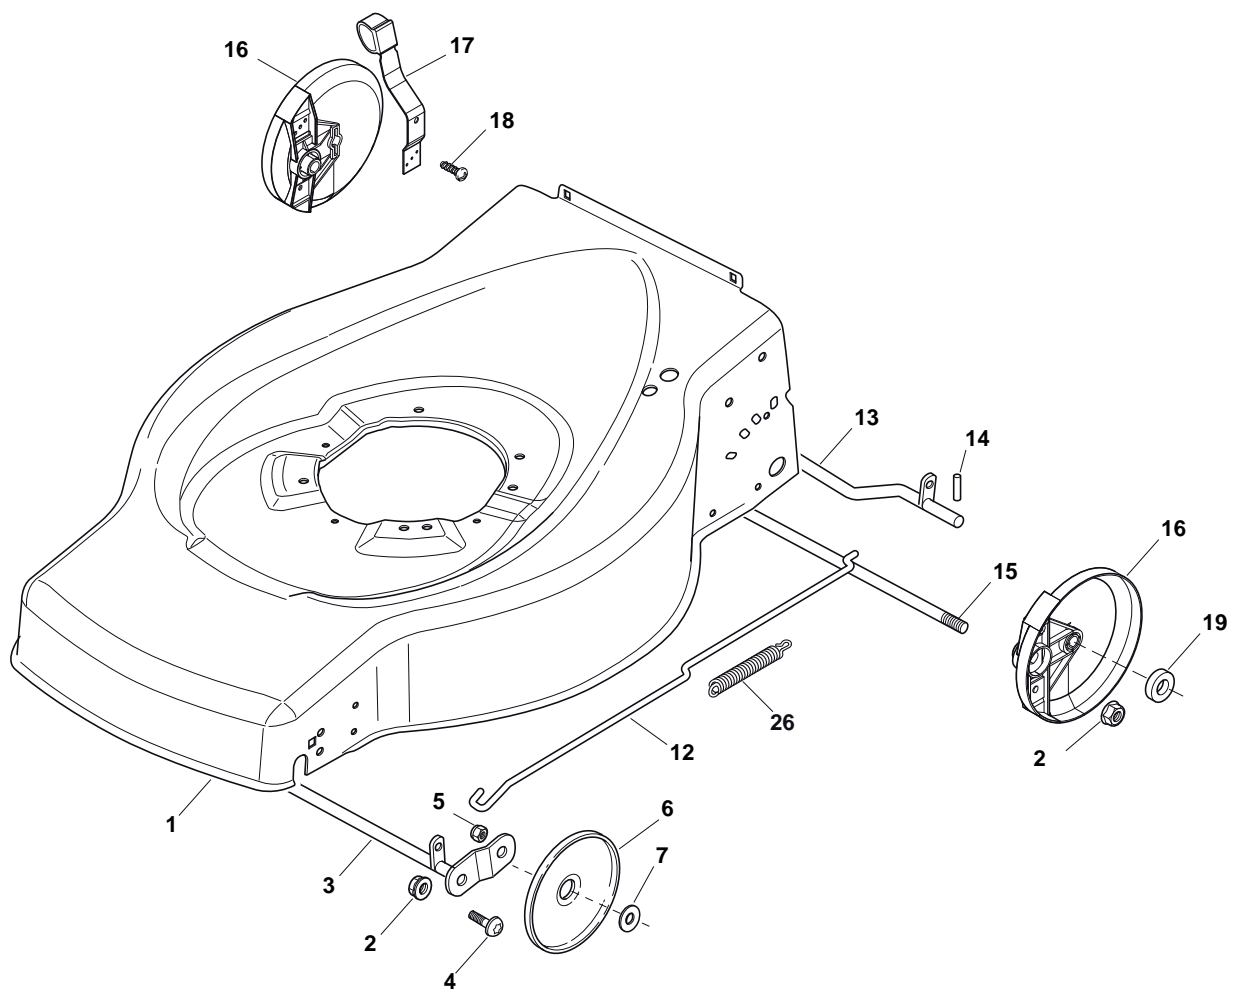

## ESL 534

- Use GLOBAL GARDEN PRODUCT Genuine Spare Parts specified in the parts list for repair and/or replacement.
- The contents described in the parts list may change due to improvement.
- The drawings of the spare parts are only indicative and might not represent the part in question exactly.
- The indications "right" - "left" - "front" - "rear" refer to the position of the operator when using the machine.
- When placing orders of parts for repair and/or replacement, make sure that the illustrated parts list is the one applying to the machine's year of manufacture, as shown on the identification plate attached to the machine.

## Deck And Height Adjusting

POS	PART. NO	Q.ty	DESCRIPTION	DESCRIZIONE	DESCRIPTION	BESCHREIBUNG	REMARKS
1	381003703/0	1	Deck Red	Chassis Rosso	Châssis Rouge	Gehäuse Rot	
1	381004746/0	1	Deck Grey	Chassis Grigio	Châssis Gris	Gehäuse Grau	
4	112760600/0	2	Screw	Vite	Vis	Schraube	
5	112155000/0	2	Nut	Dado	Ecrou	Mutter	
6	322600095/0	2	Protection, Wheel	Protezione Ruote	Protection Roue	Schütz, Räder	
7	325670011/0	2	Washer	Rosetta	Rondelle	Scheibe	
12	122033319/0	1	Adjustment Rod	Asta Regolazione	Tige Reglage	Verstellungstange	
13	381000159/0	1	Axle, Rear Wheels	Asse Ruote Posteriore	Axe Roues Arriere	Achse, Hinterrad	
14	122753001/0	2	Pin	Perno	Pivot	Bolzen	
15	122033369/0	1	Axle, Rear Wheels	Asse Ruote Posteriore	Axe Roues Arriere	Achse, Hinterrad	
16	322600106/1	2	Protection, Wheel	Protezione Ruote	Protection Roue	Schütz, Räder	
17	381003303/0	1	Lever, Height Adjustment	Leva Regolazione Altezza	Levier Reglage Hauteur	Hebel, Höneverstellung	
18	112728689/0	2	Screw	Vite	Vis	Schraube	
19	322170622/0	2	Washer	Rosetta	Rondelle	Scheibe	
26	122446186/0	1	Spring	Molla	Ressort	Feder	Only 534 Models