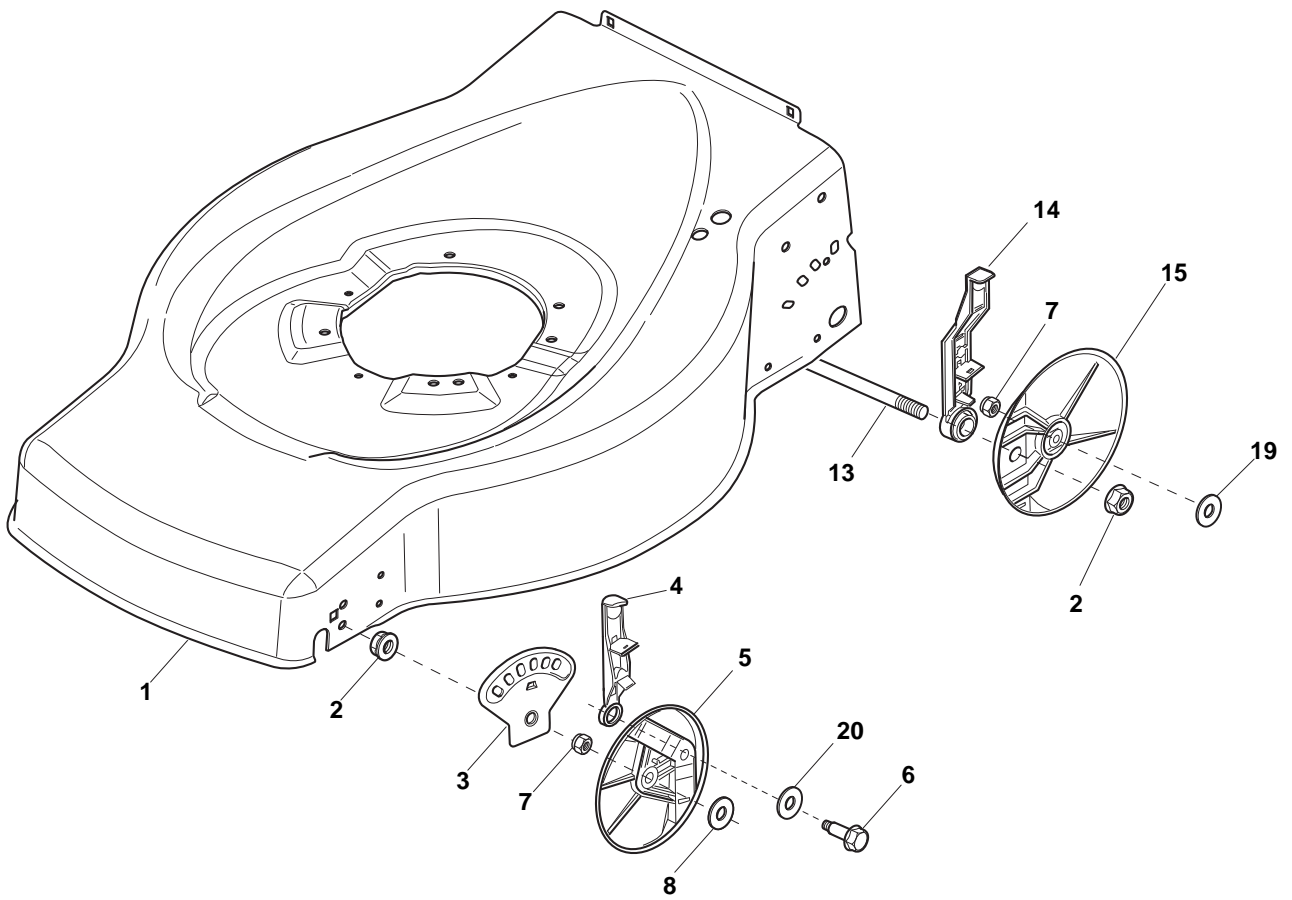

## ES 464

- Use GLOBAL GARDEN PRODUCT Genuine Spare Parts specified in the parts list for repair and/or replacement.
- The contents described in the parts list may change due to improvement.
- The drawings of the spare parts are only indicative and might not represent the part in question exactly.
- The indications "right" - "left" - "front" - "rear" refer to the position of the operator when using the machine.
- When placing orders of parts for repair and/or replacement, make sure that the illustrated parts list is the one applying to the machine's year of manufacture, as shown on the identification plate attached to the machine.

## Deck And Height Adjusting

POS	PART. NO	Q.ty	DESCRIPTION	DESCRIZIONE	DESCRIPTION	BESCHREIBUNG	REMARKS
1	381002538/0	1	Deck Red	Chassis Rosso	Châssis Rouge	Gehäuse Rot	
1	381004745/0	1	Deck Grey	Chassis Grigio	Châssis Gris	Gehäuse Grau	
2	122131750/0	4	Nut	Dado	Ecrou	Mutter	
3	322735557/0	2	Sector, Height Adjustment	Settore Regolazione Altezza	Secteur Reglage Hauteur	Sektor, Höneverstellung	
4	381003306/0	2	Lever, Height Adjustment	Leva Regolazione Altezza	Levier Reglage Hauteur	Hebel, Höneverstellung	
5	322600170/0	2	Protection, Wheel	Protezione Ruote	Protection Roue	Schütz, Räder	
6	122524324/0	2	Pin	Perno	Pivot	Bolzen	
7	112155000/0	4	Nut	Dado	Ecrou	Mutter	
8	325670011/0	2	Washer	Rosetta	Rondelle	Scheibe	
13	122033364/0	1	Axle, Rear Wheels	Asse Ruote Posteriore	Axe Roues Arriere	Achse, Hinterrad	
14	381003307/0	2	Lever, Height Adjustment	Leva Regolazione Altezza	Levier Reglage Hauteur	Hebel, Höneverstellung	
15	322600098/0	2	Protection	Cappuccio	Capuchon	Stecker	
19	325670011/0	2	Washer	Rosetta	Rondelle	Scheibe	
20	112530150/0	2	Elastic Washer	Disco Elastico	Disque Elastique	Federscheibe	